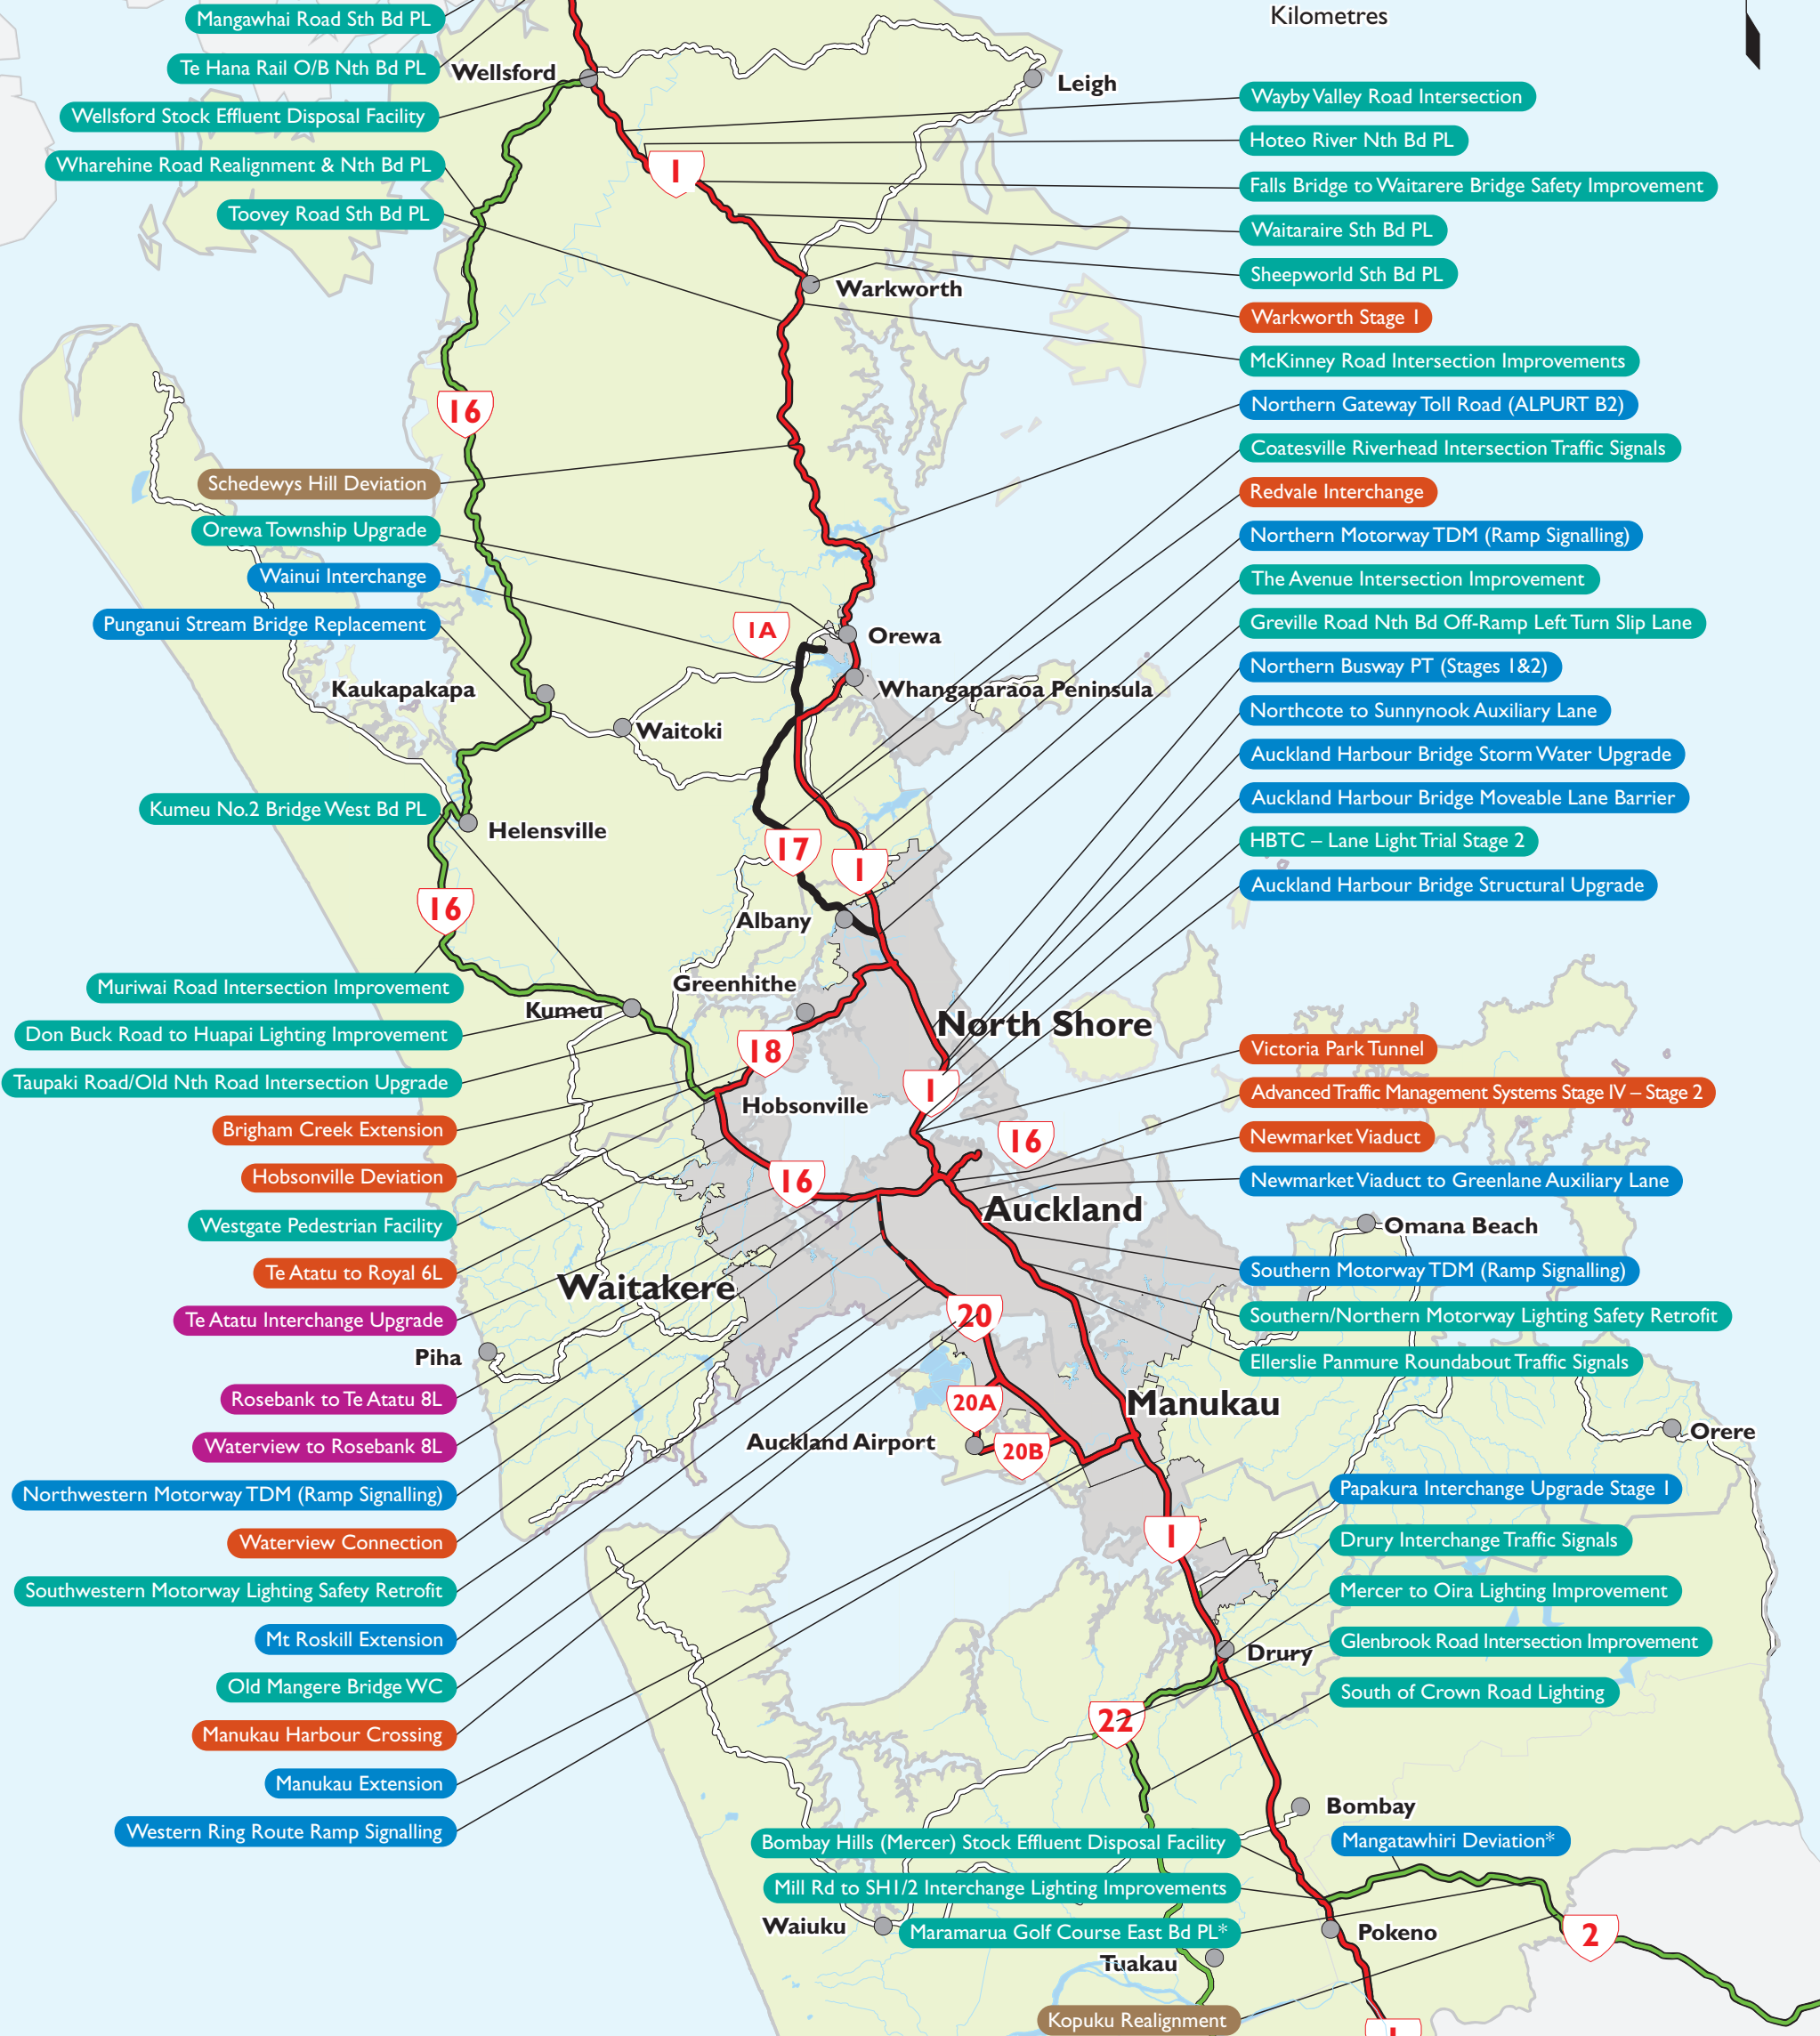

Fig A AUCKLAND REGION

State Highway Network at 01 July 2006

	Transit Region
	Territorial Authority Boundary
	National State Highway
	Regional State Highway
	Sub-Regional State Highway
	Other Roads

KEY DELIVERABLES 5-YEAR FUNDING PACKAGE (2006/07 TO 2010/11)		INDICATIVE PROJECTS
Large Projects	Small / Medium Projects	Forecast

* See Waikato table