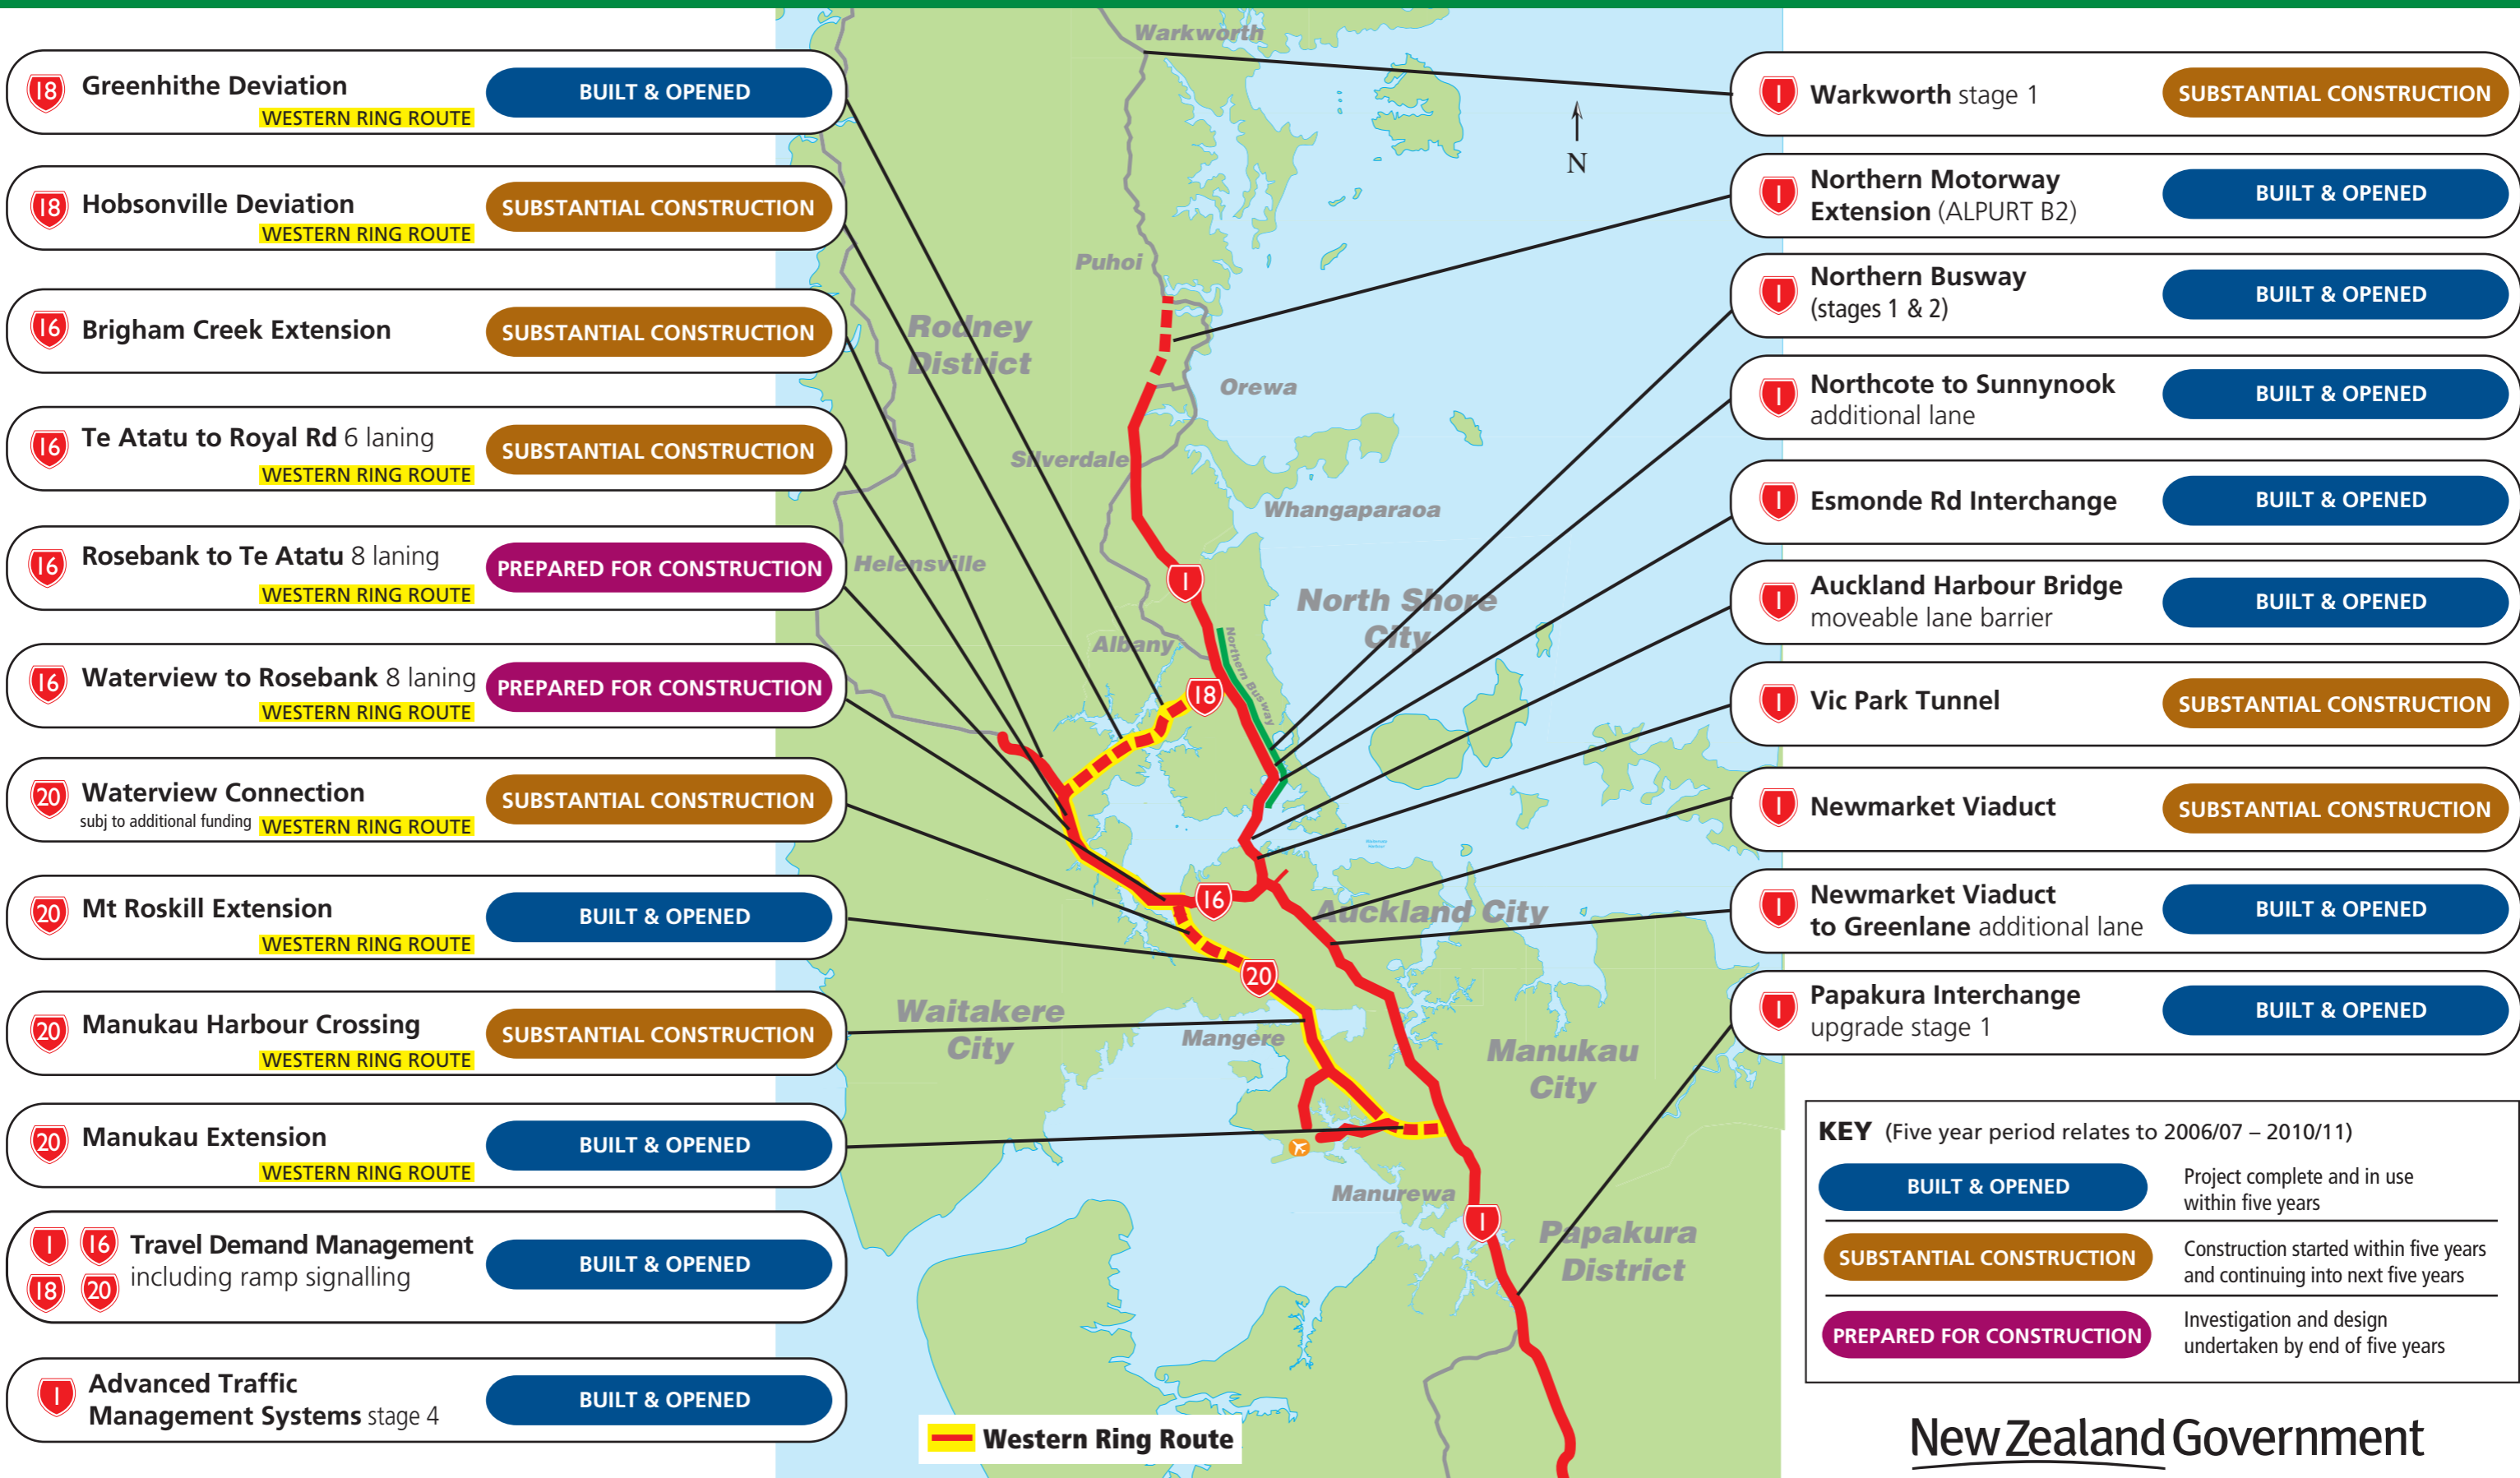

TRANSIT NEW ZEALAND - MAJOR AUCKLAND PROJECTS

CONSTRUCTION STATUS 2007/8 – 2010/11

New Zealand Government