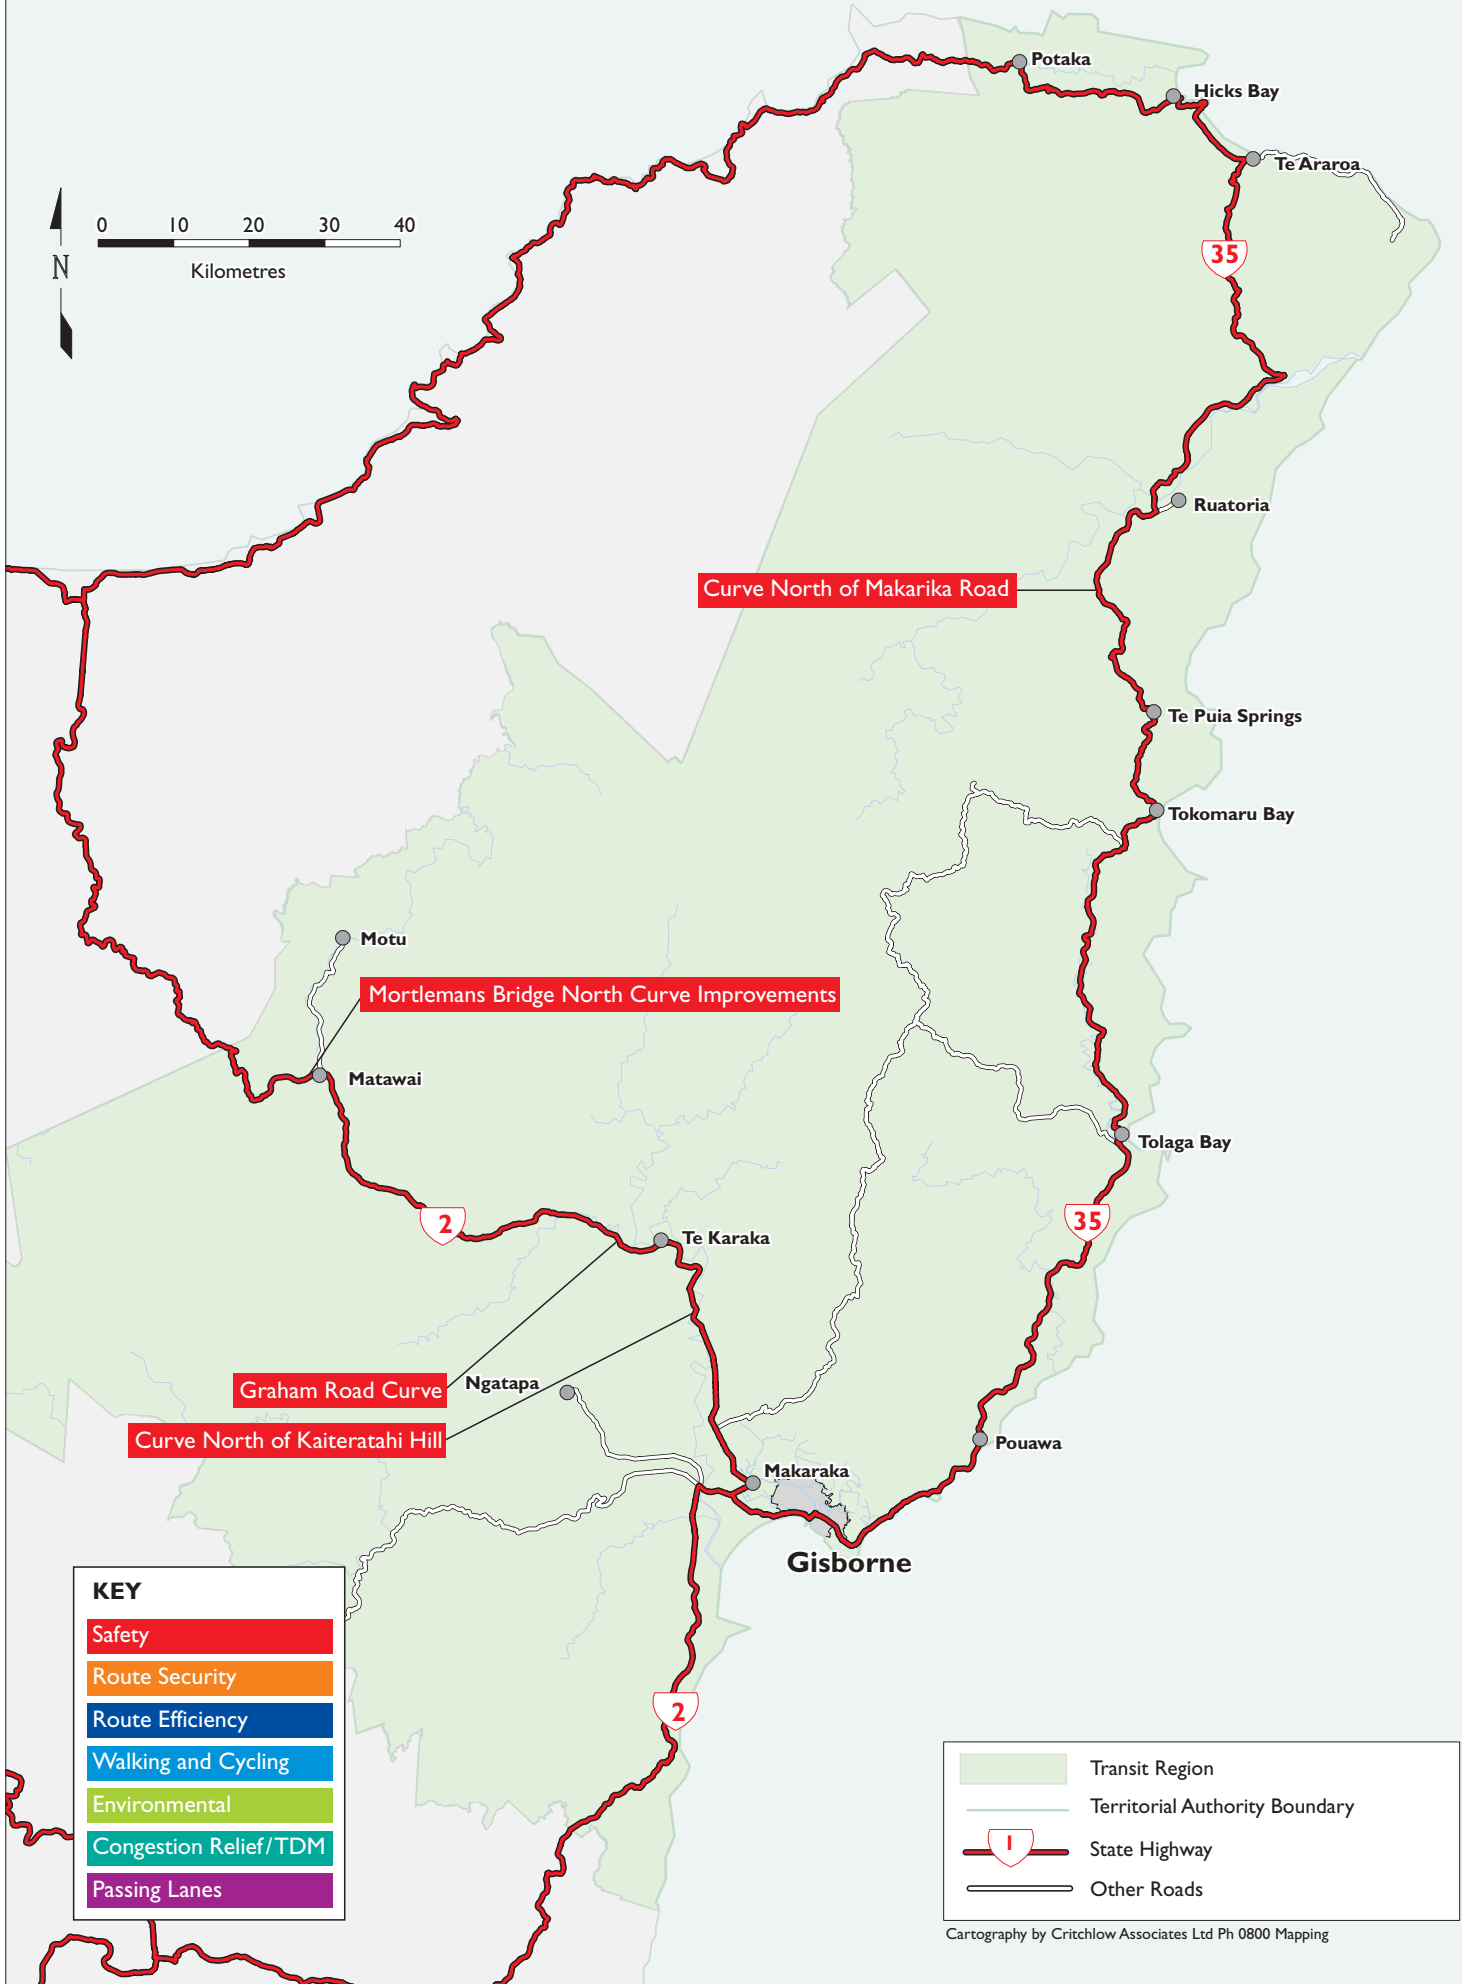

# Fig G GISBORNE REGION

State Highway Network at 01 July 2004

Cartography by Critchlow Associates Ltd Ph 0800 Mapping