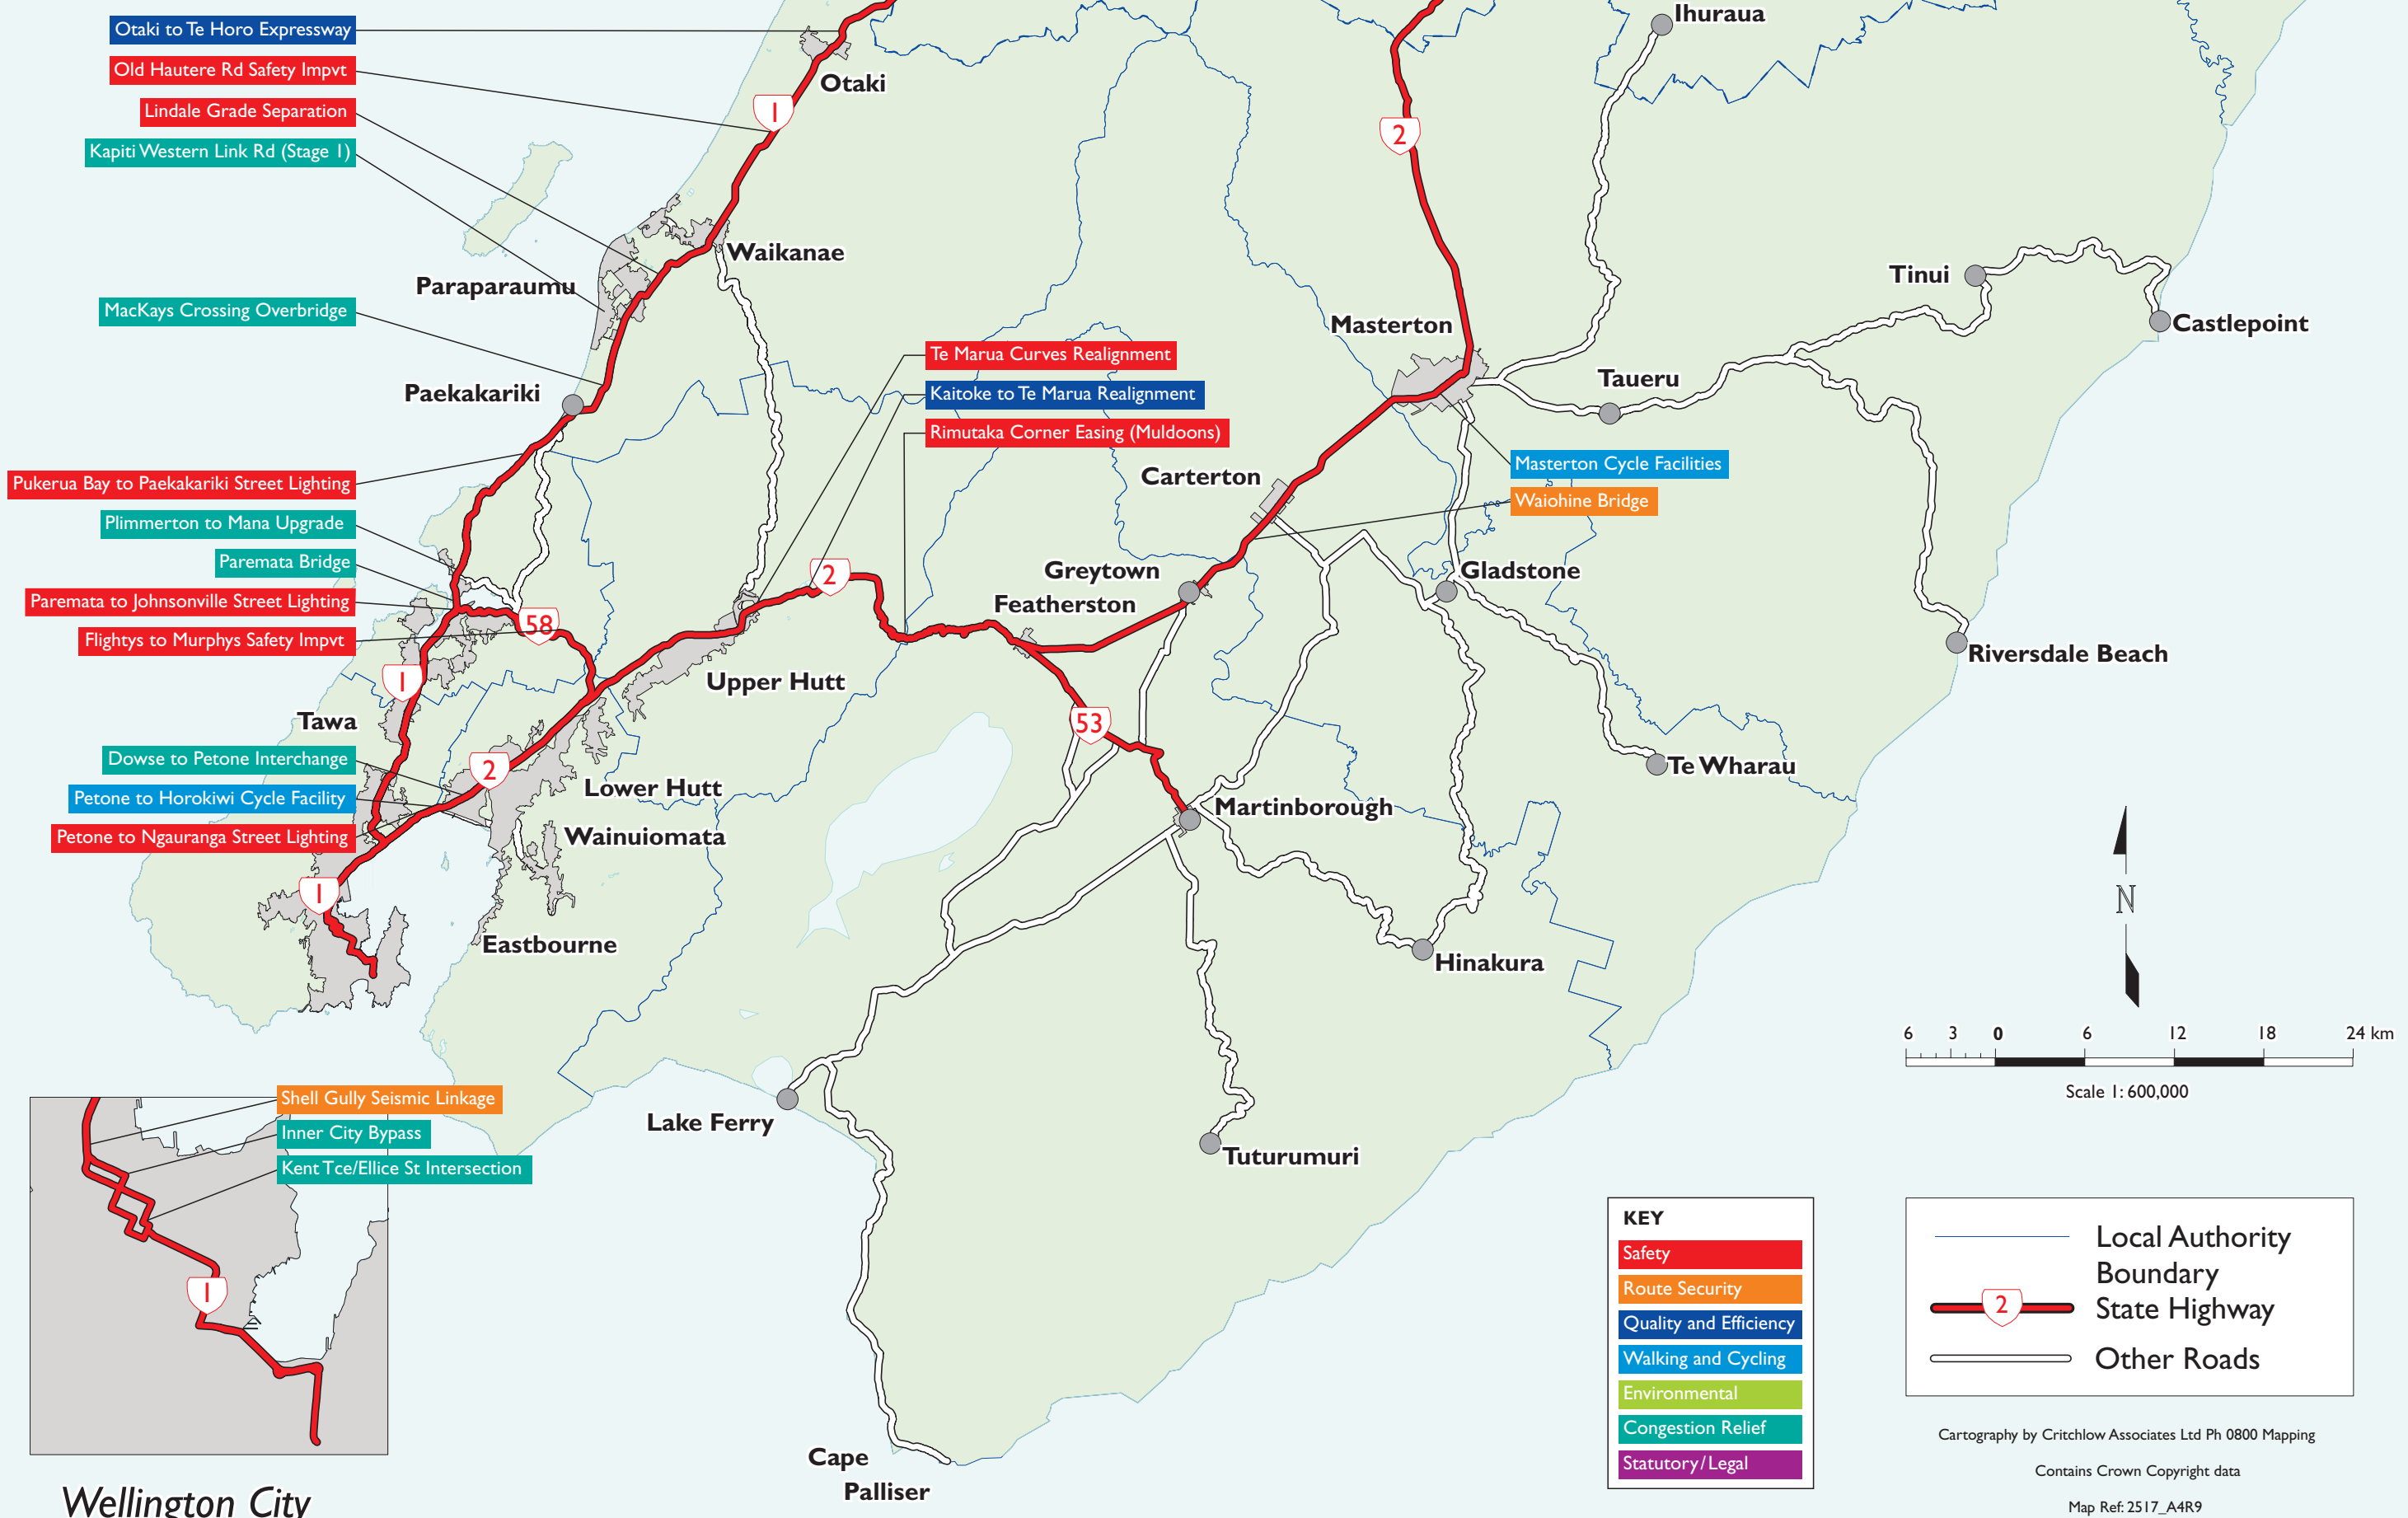

Fig W WELLINGTON REGION

State Highway Network at 01 May 2003

Wellington City

Cartography by Critchlow Associates Ltd Ph 0800 Mapping
Contains Crown Copyright data
Map Ref: 2517_A4R9