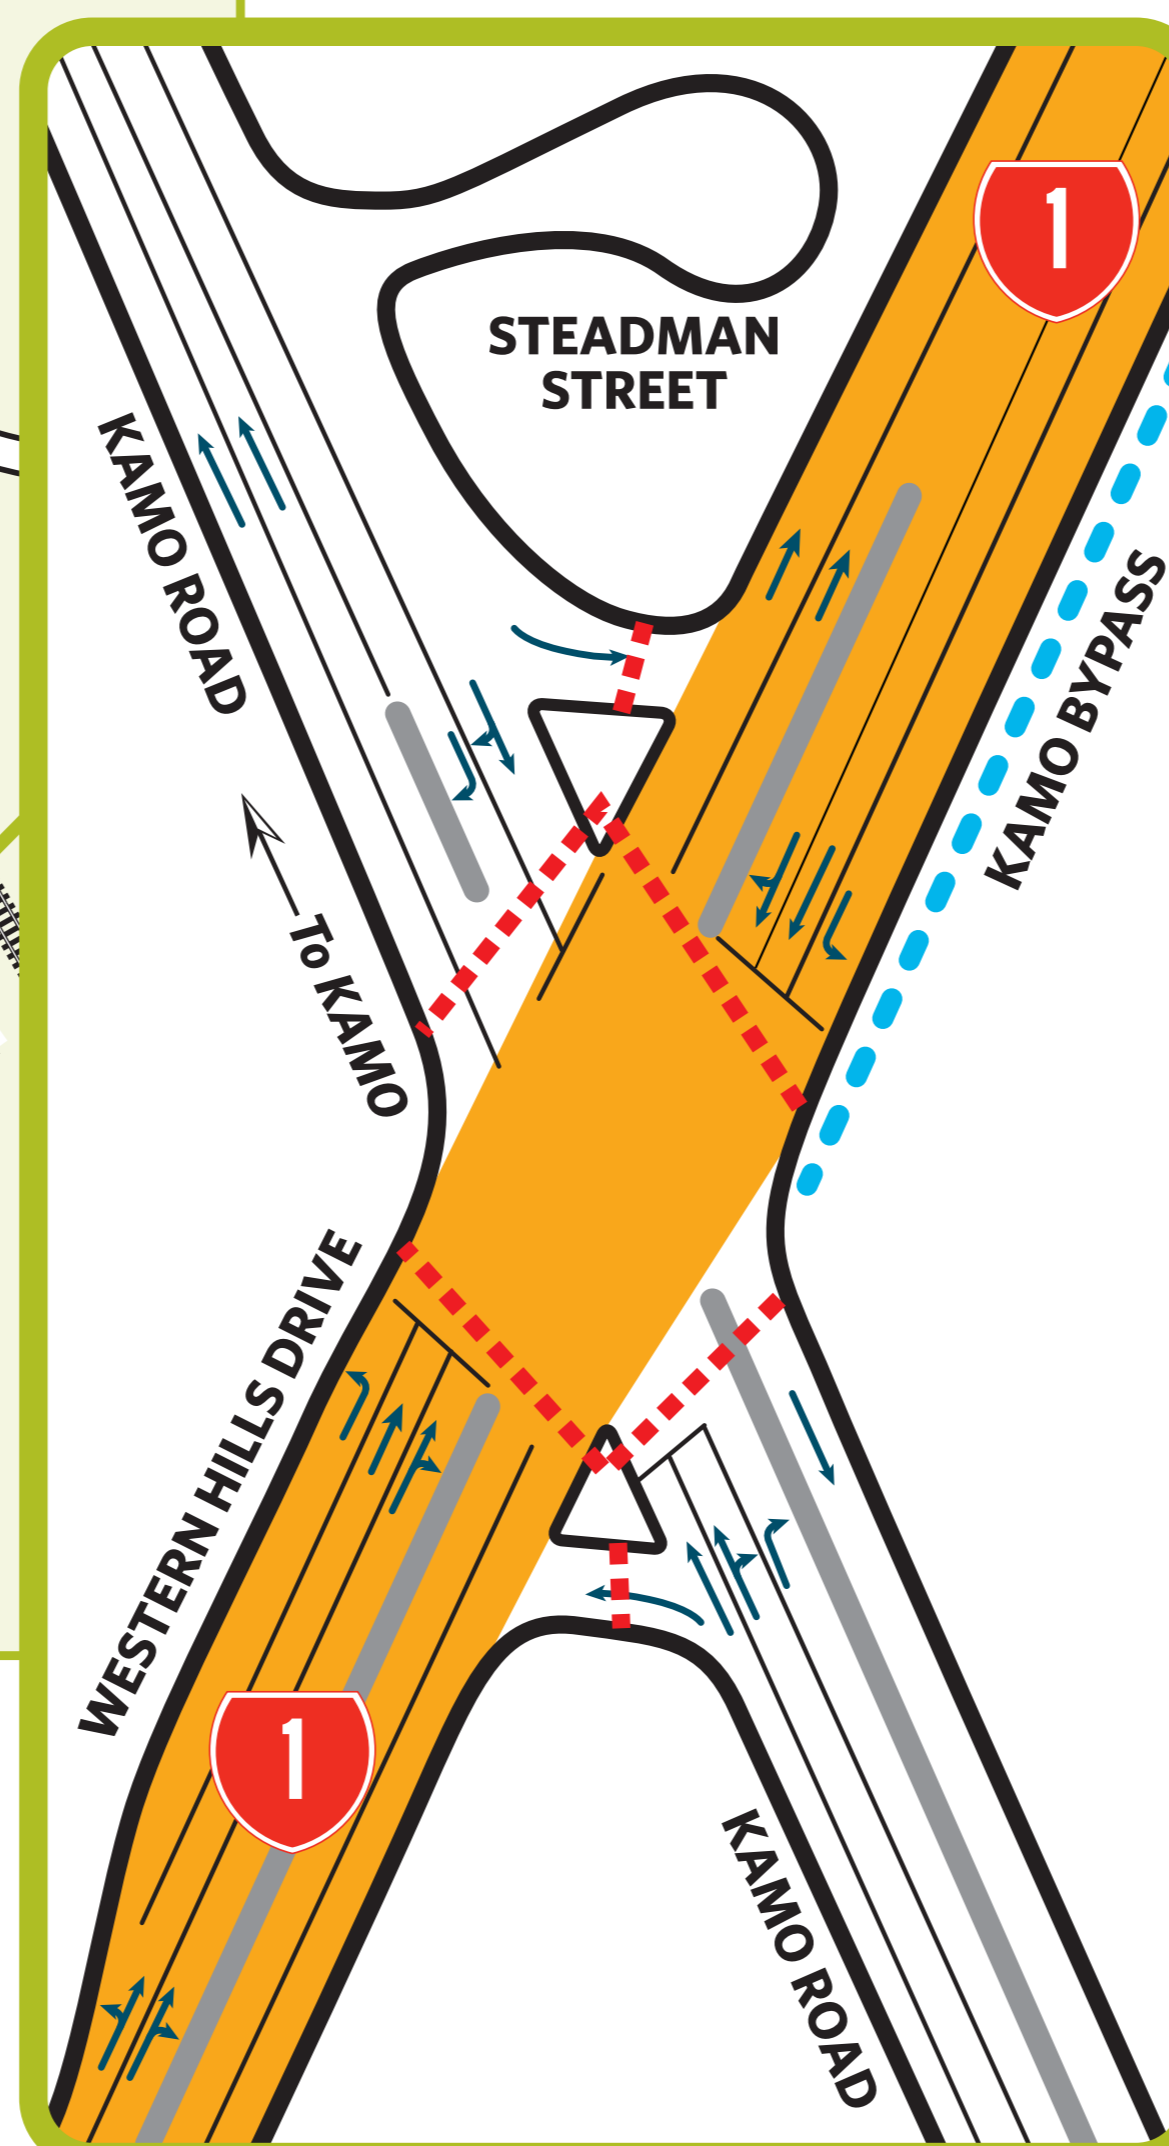

1 Kamo Bypass Stage Two

The changes at intersections

Your driver experience will now change because of the new road layout.

Heading **south** on SH1:

- To go into Whangarei or further south stay on SH1 through the Kamo Bypass 1 & 2
- Turn right at Springs Flat Road to Kamo town
- Turn left at Spedding Road to the eastern suburbs

Heading **north** at the Western Hills Drive:Kamo Road intersection

- For SH1 go straight ahead on the new Kamo Bypass Stage Two
- Turn left onto Kamo Road to enter the town of Kamo
- To head east turn right onto Spedding Road off the Kamo Bypass Stage Two.