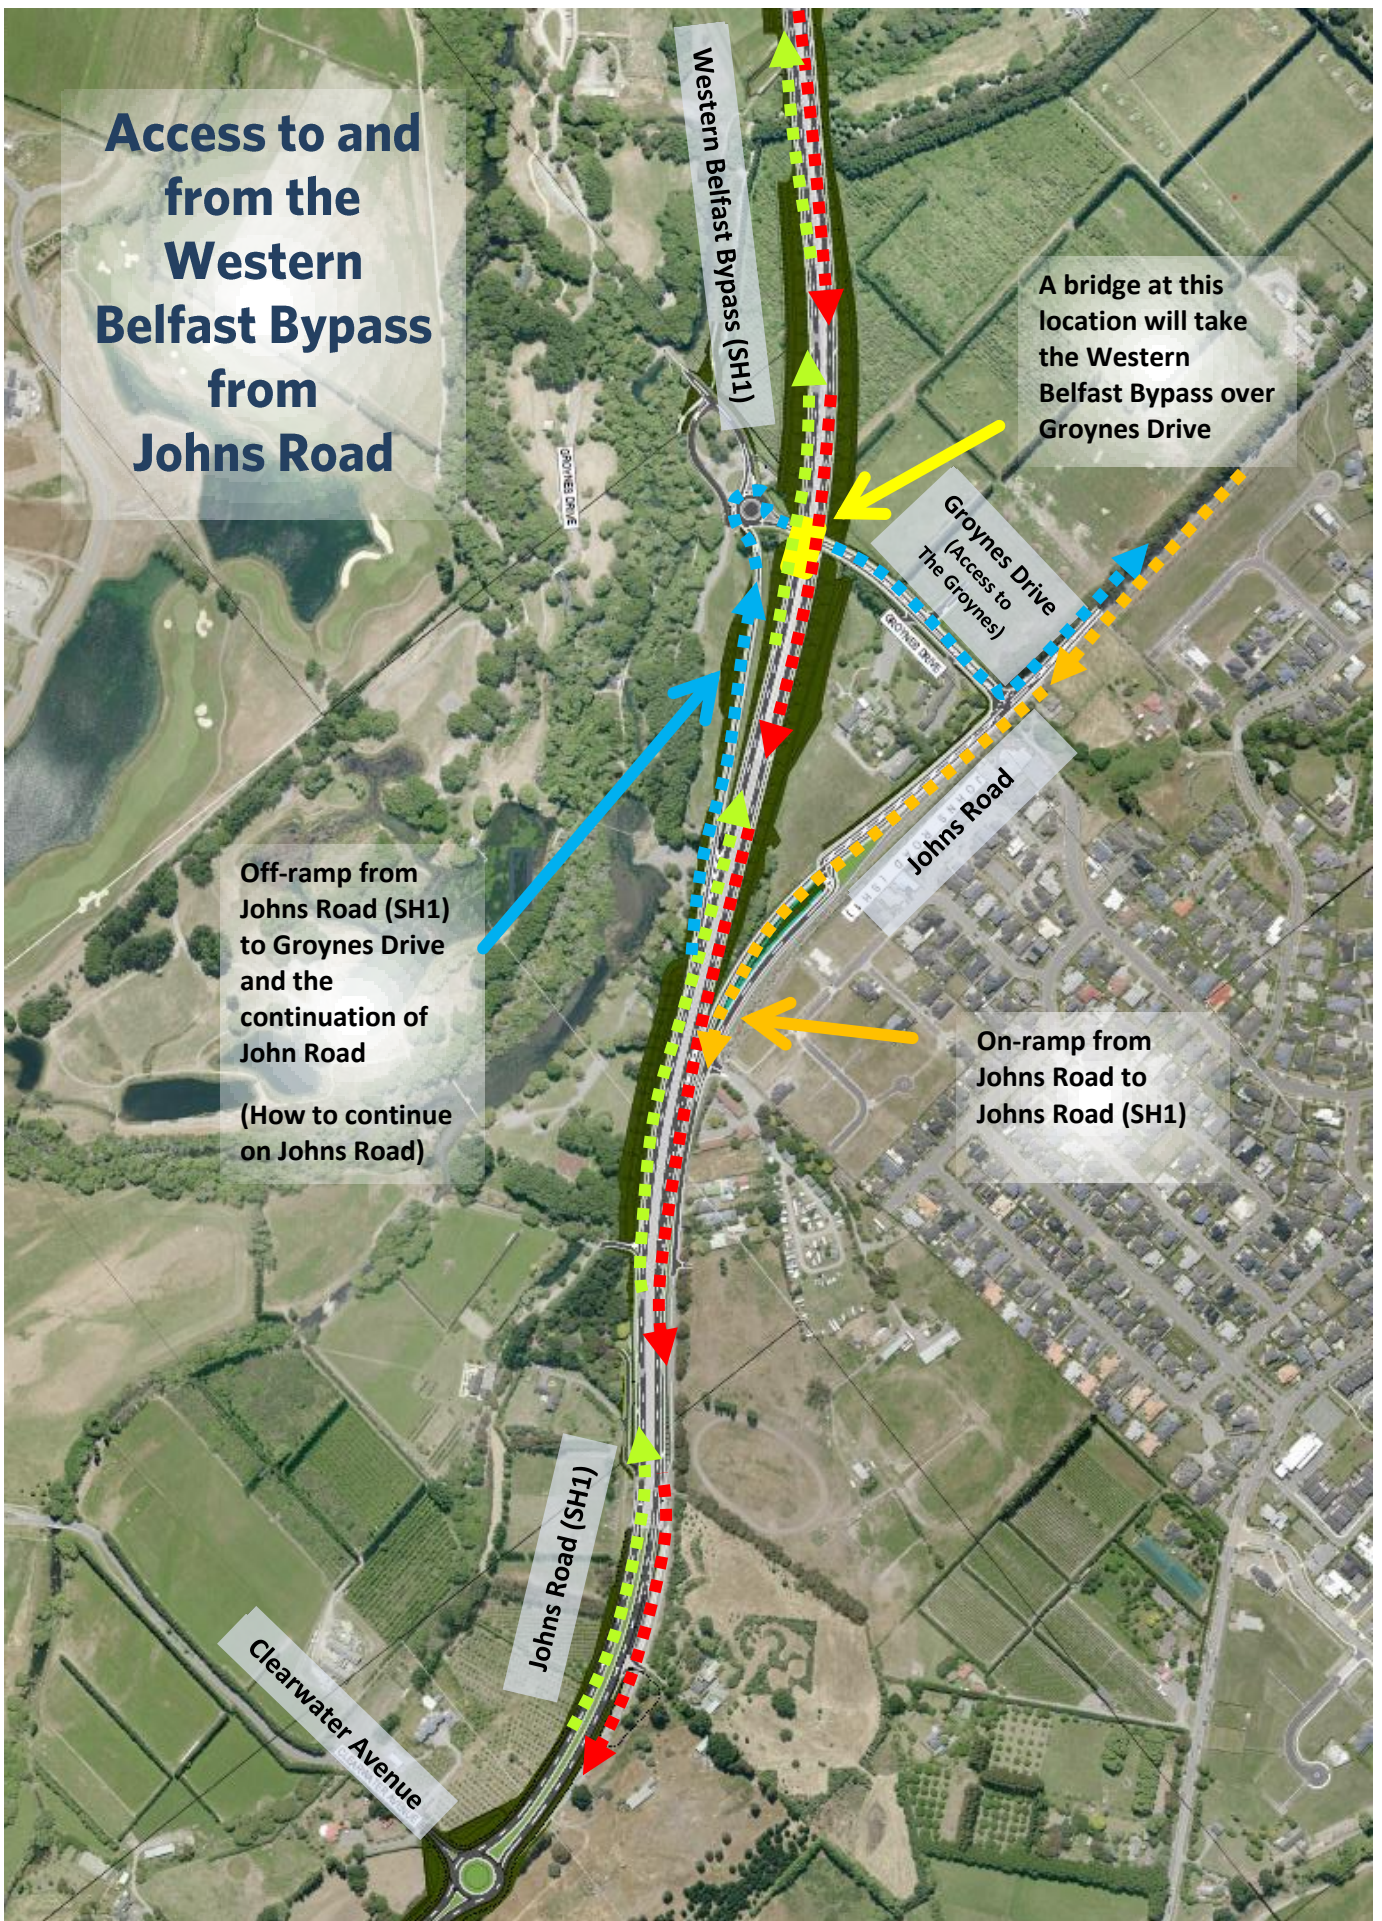

**Access to and from the Western Belfast Bypass from Johns Road**

A bridge at this location will take the Western Belfast Bypass over Groynes Drive

Groynes Drive  
(Access to The Groynes)

Johns Road

Off-ramp from Johns Road (SH1) to Groynes Drive and the continuation of John Road  
(How to continue on Johns Road)

On-ramp from Johns Road to Johns Road (SH1)

Johns Road (SH1)

Clearwater Avenue

**Access to and from the Western Belfast Bypass from the Northern Motorway**

Northern Motorway

Future Northern Arterial Access

On-ramp from Main North Road to the Northern Motorway

Off-ramp from Northern Motorway to Main North Road

Bridges at these locations will take the Western Belfast Bypass over the On-ramp and Dickeys Road

Dickeys Road

Western Belfast Bypass

Main North Road