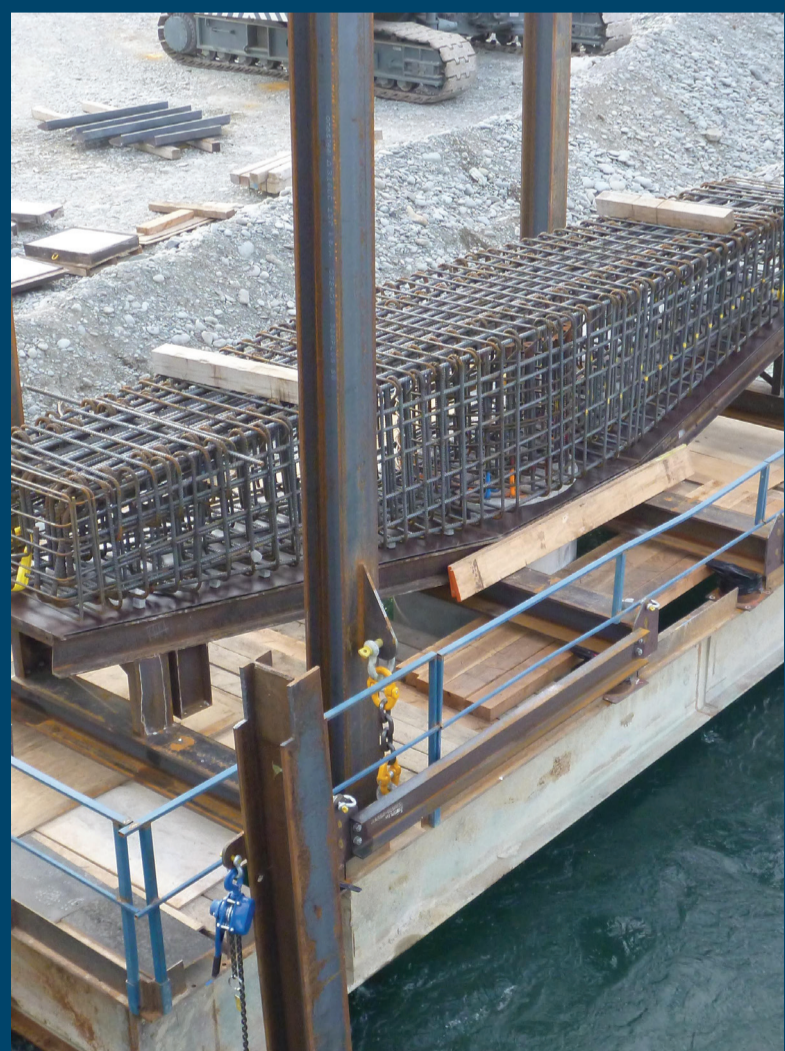

# OPENING OF THE NEW NO 2 WAITAKI BRIDGE ON STATE HIGHWAY 82 KUROW

Friday, 4 April at 11.30am