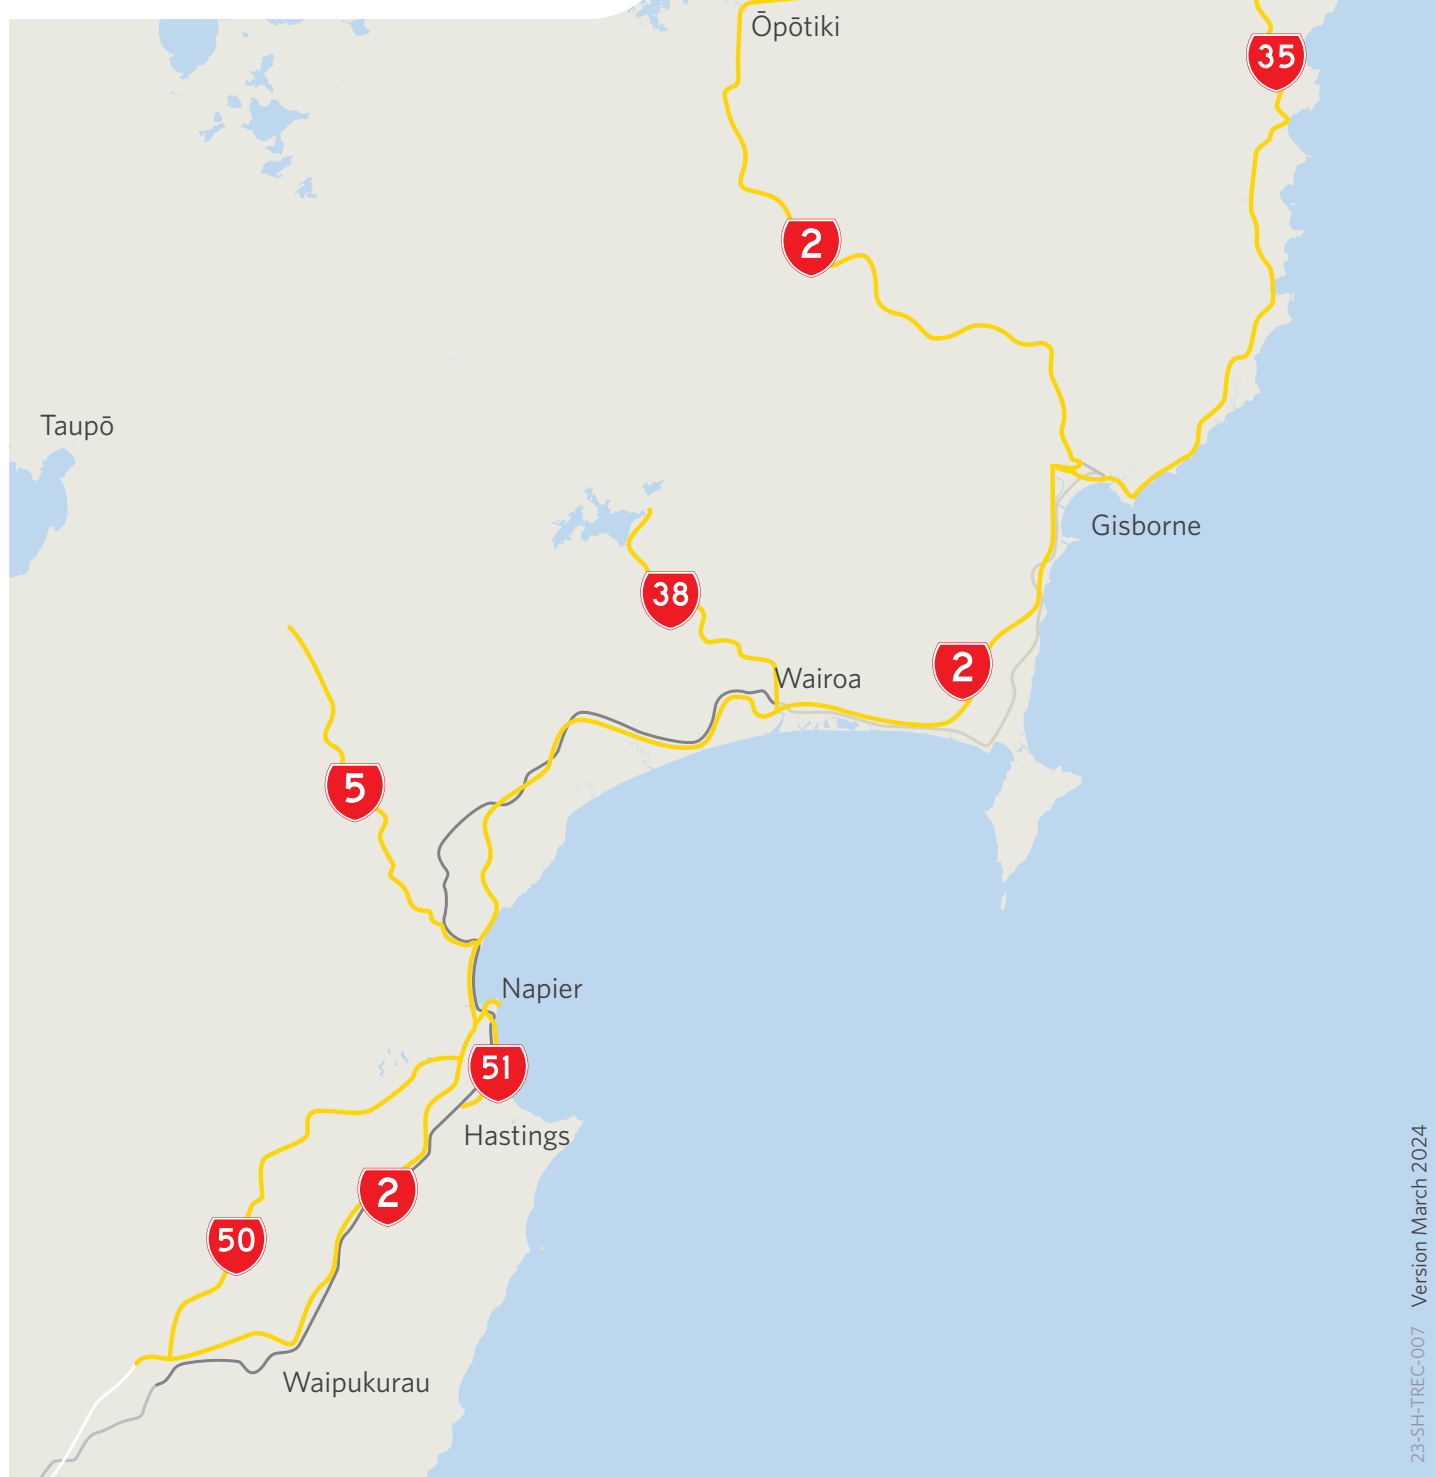

Transport Rebuild East Coast Network area

— State highways in the TREC Network area*

— Rail in the TREC Network area*

* TREC scope subject to funding

23-SH-TREC-007 Version March 2024

Transport Rebuild East Coast

Te Kāwanatanga o Aotearoa
New Zealand Government