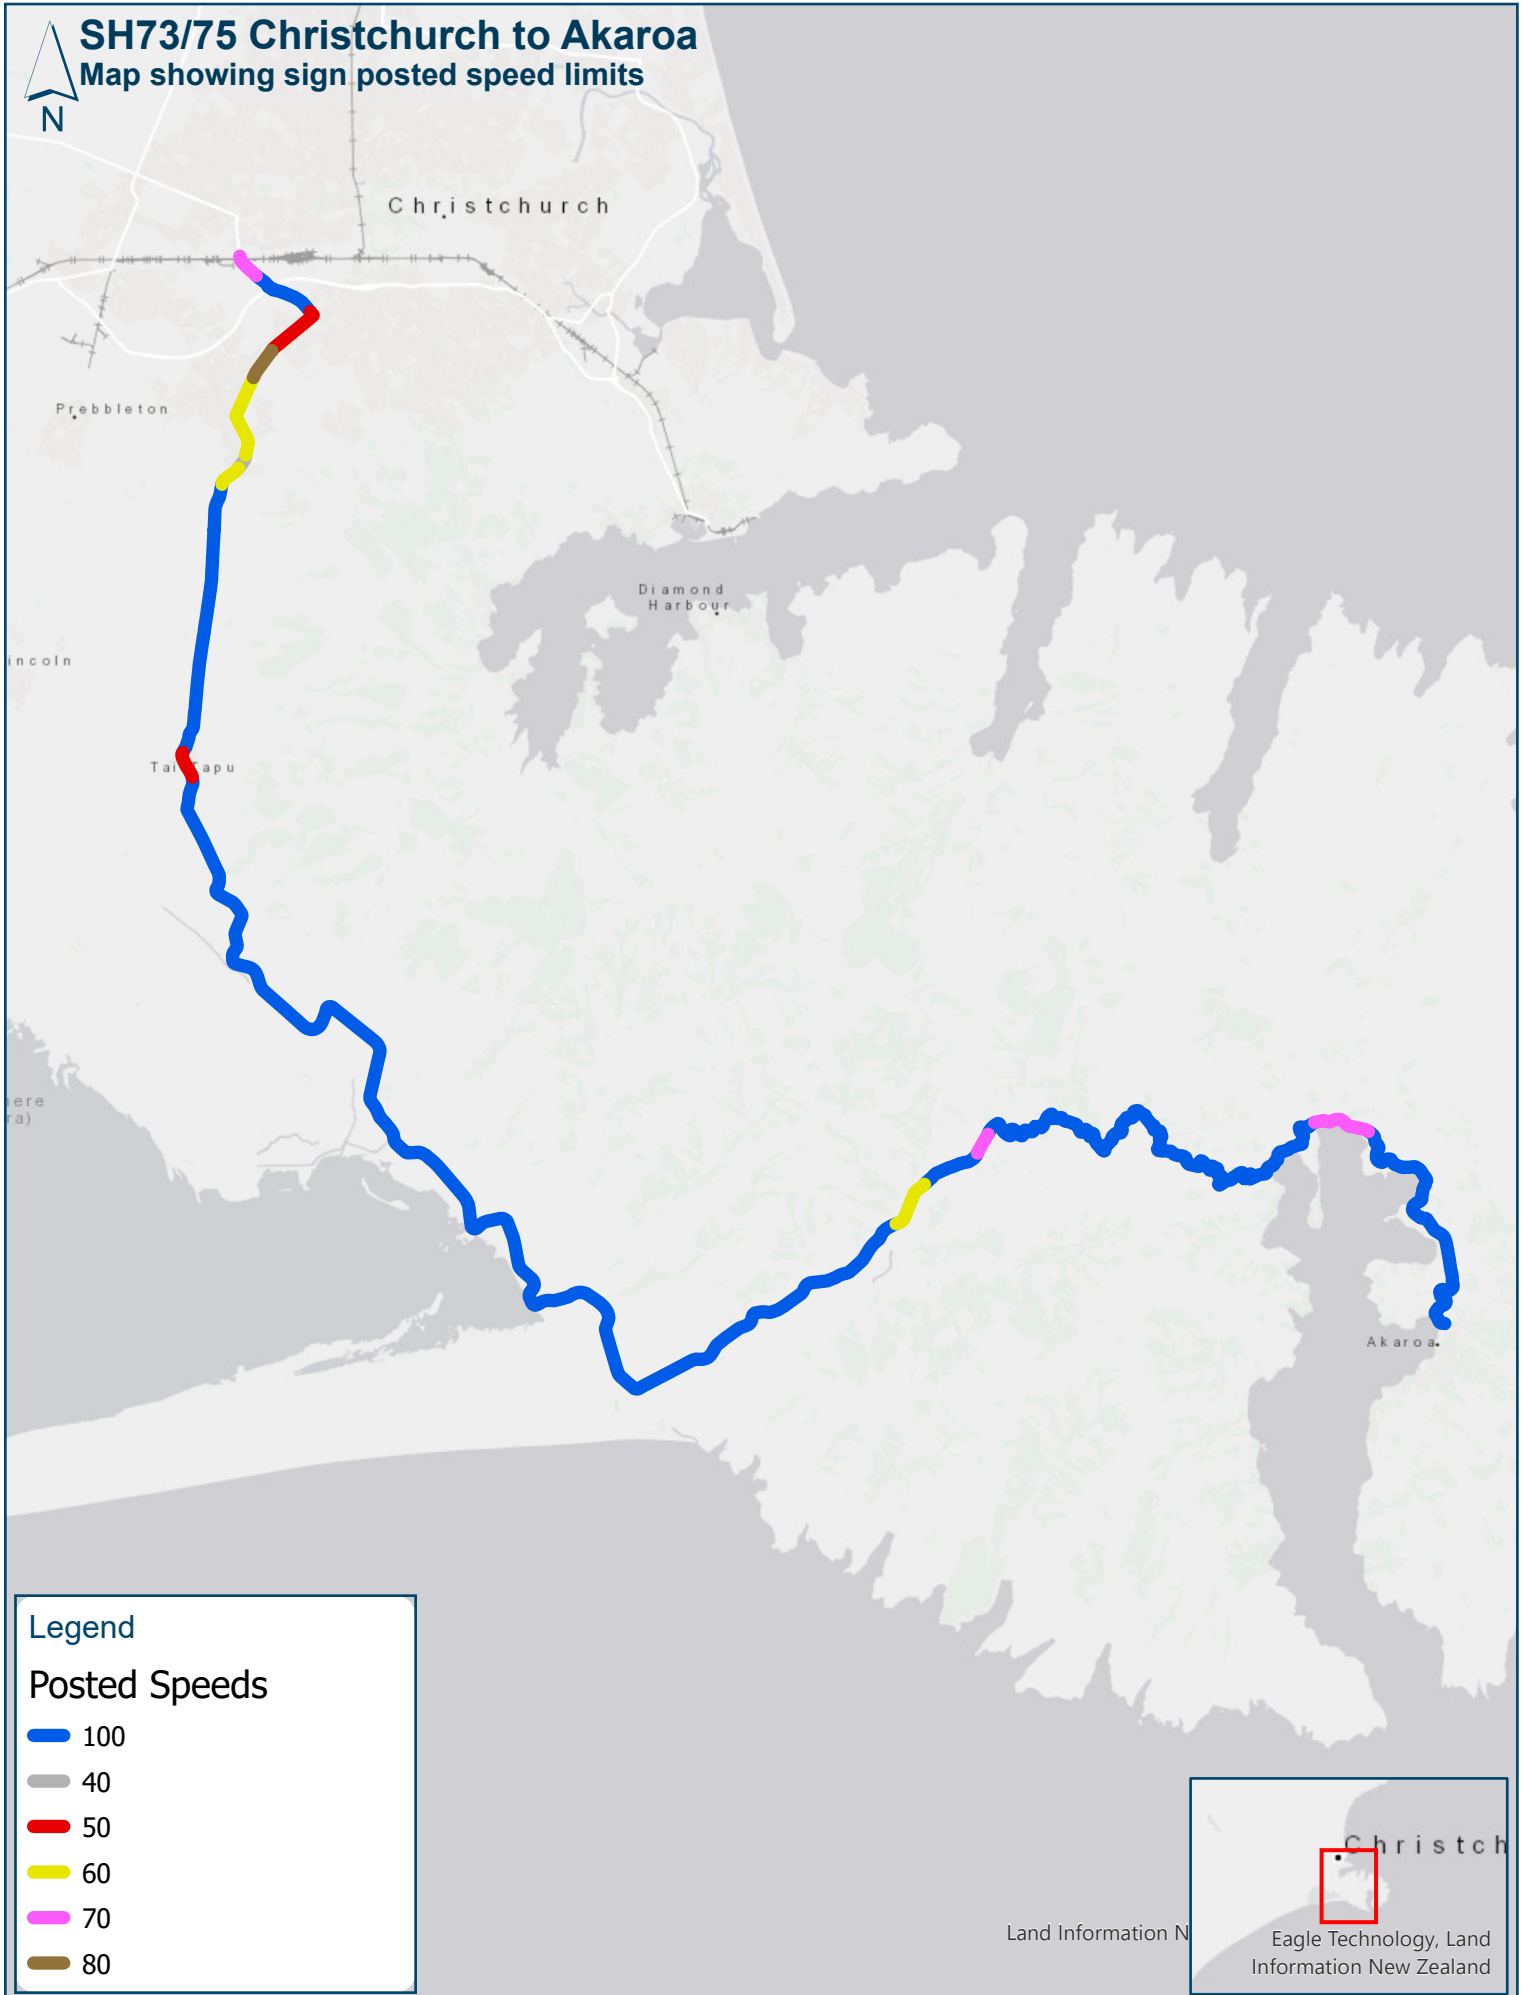

SH73/75 Christchurch to Akaroa

Map showing sign posted speed limits

Legend

Posted Speeds

- █ 100
- █ 40
- █ 50
- █ 60
- █ 70
- █ 80

Land Information New Zealand

0 2 4 km

14/06/2021