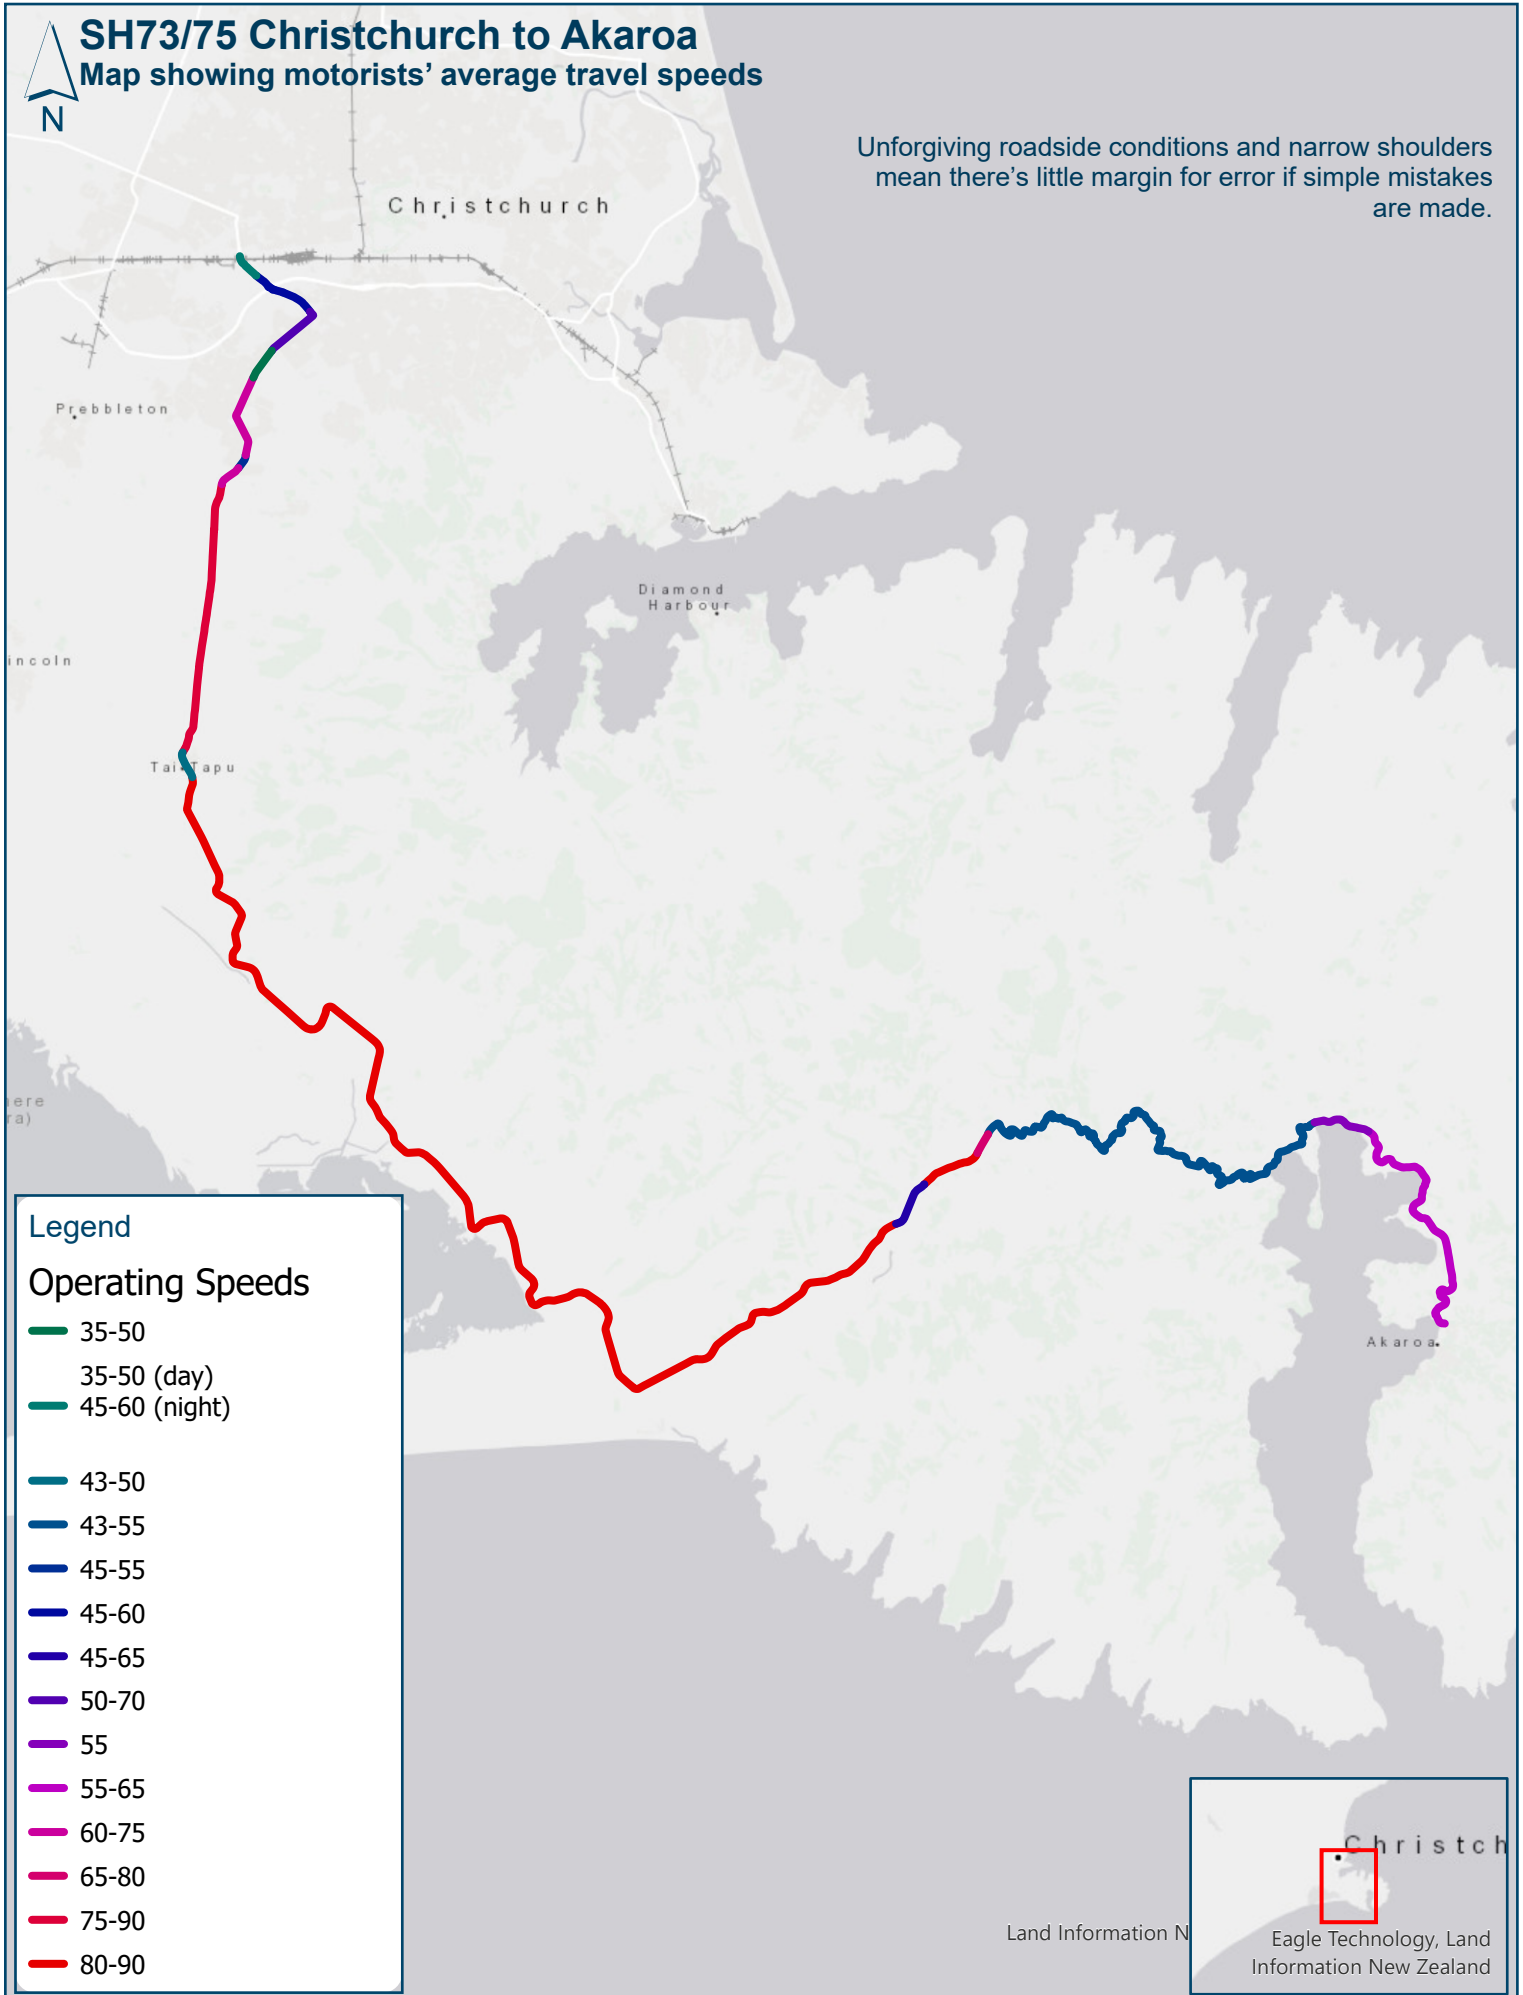

SH73/75 Christchurch to Akaroa

Map showing motorists' average travel speeds

Unforgiving roadside conditions and narrow shoulders mean there's little margin for error if simple mistakes are made.

Legend

Operating Speeds

- 35-50
- 35-50 (day)
- 45-60 (night)
- 43-50
- 43-55
- 45-55
- 45-60
- 45-65
- 50-70
- 55
- 55-65
- 60-75
- 65-80
- 75-90
- 80-90

Land Information New Zealand

0 2 4 km

14/06/2021