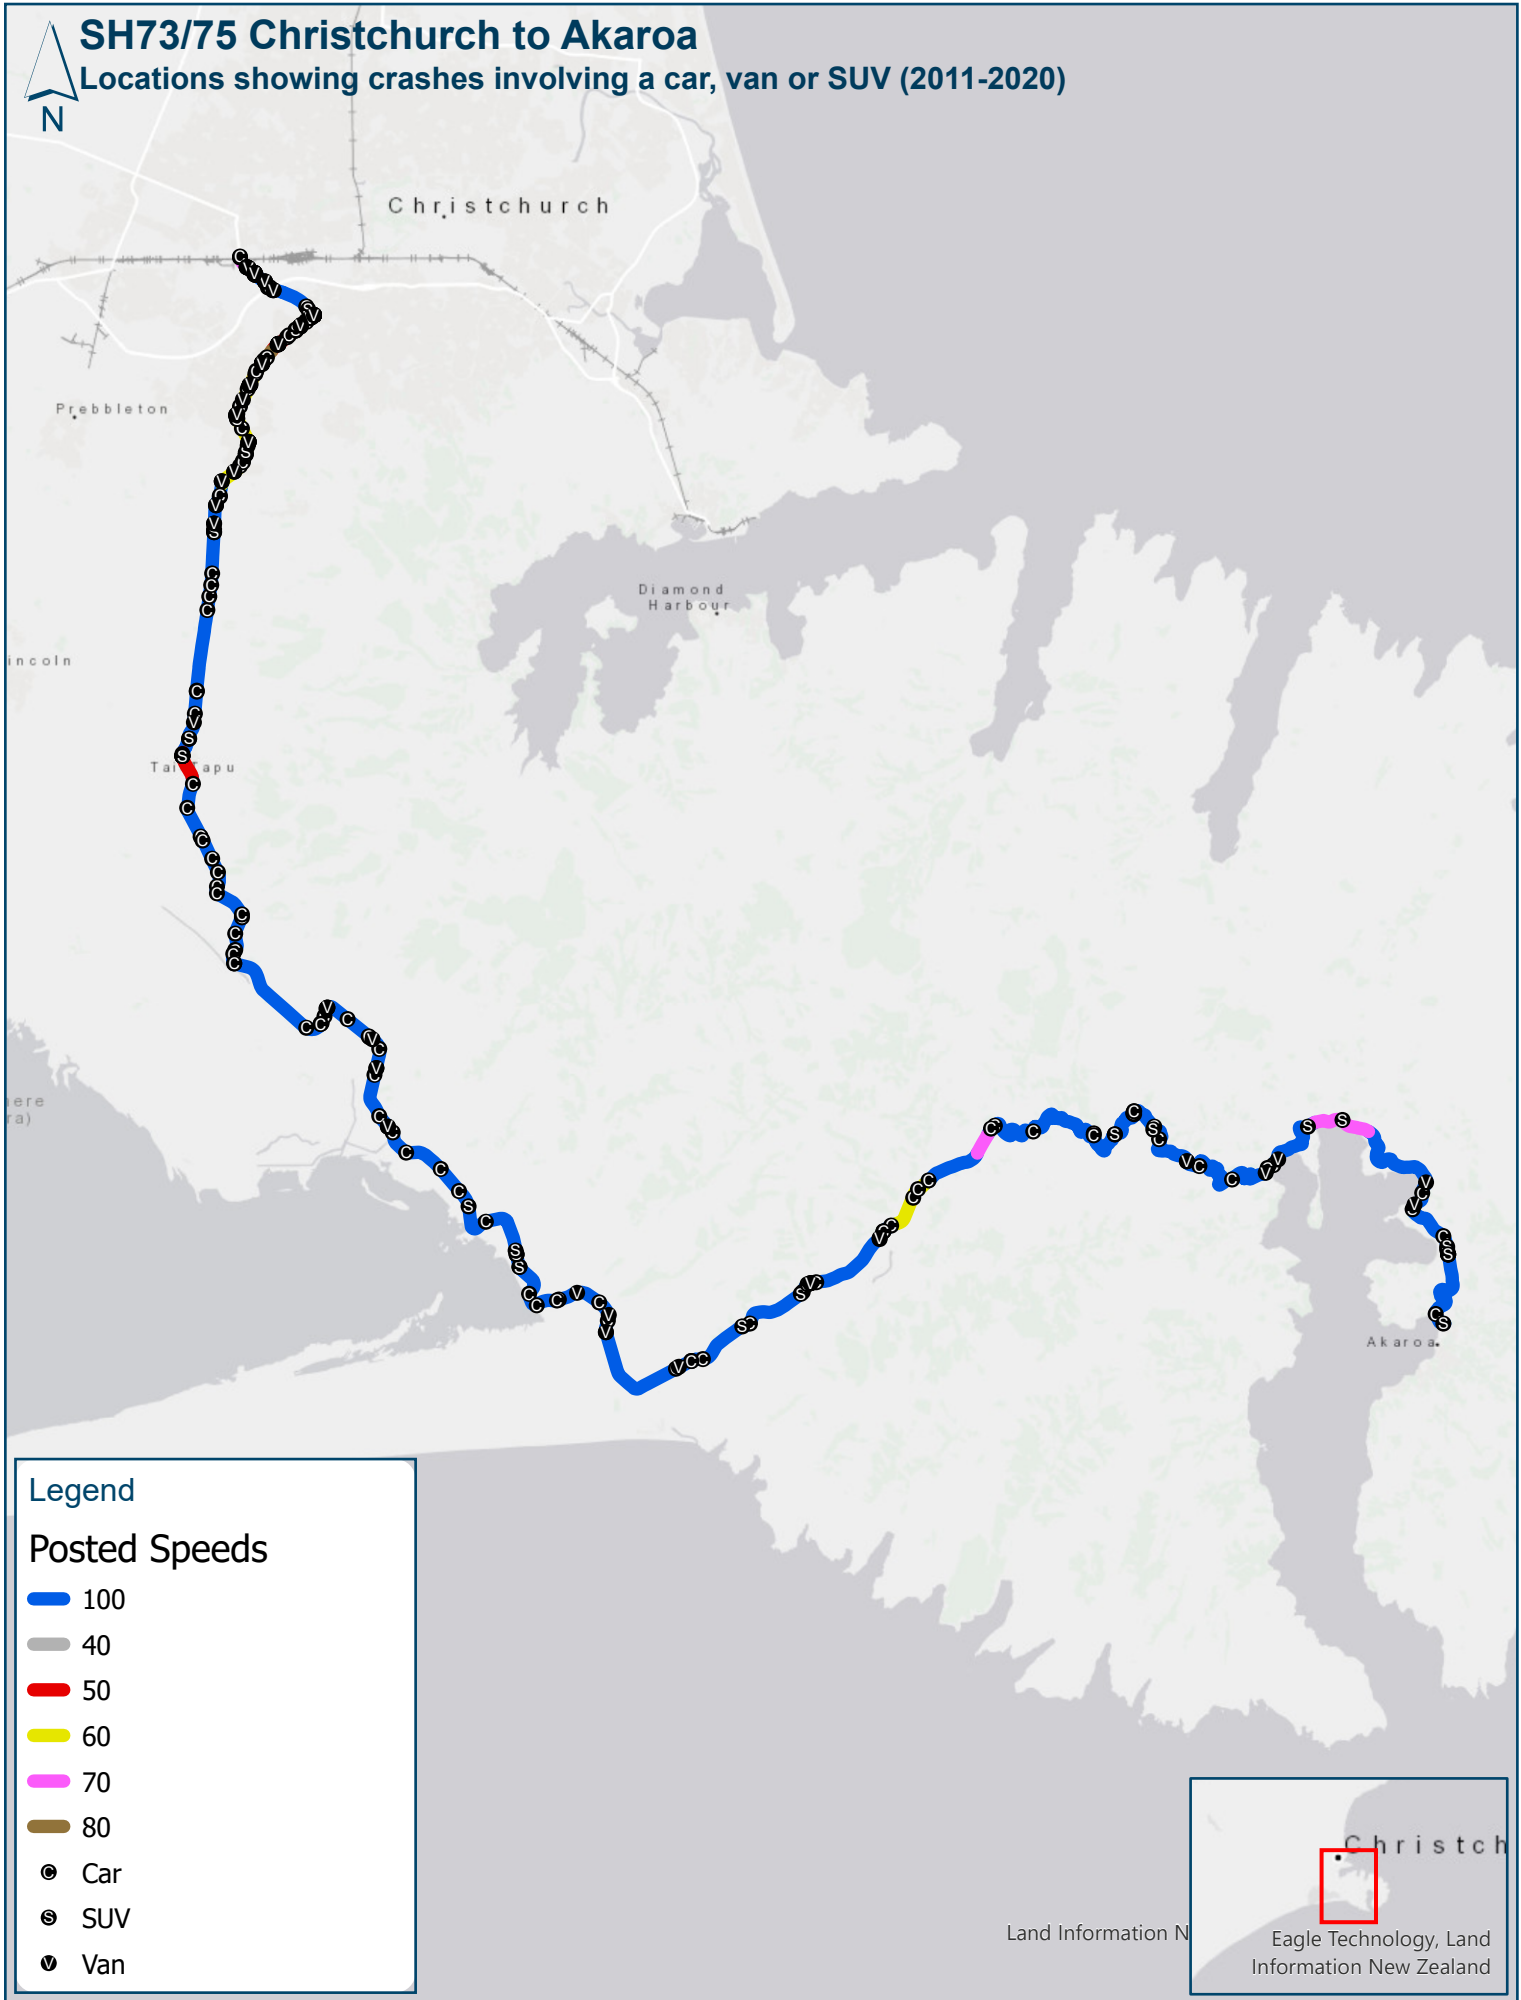

SH73/75 Christchurch to Akaroa

Locations showing crashes involving a car, van or SUV (2011-2020)

Legend

Posted Speeds

- █ 100
- █ 40
- █ 50
- █ 60
- █ 70
- █ 80
- Car
- SUV
- Van

Land Information New Zealand

0 2 4 km

14/06/2021