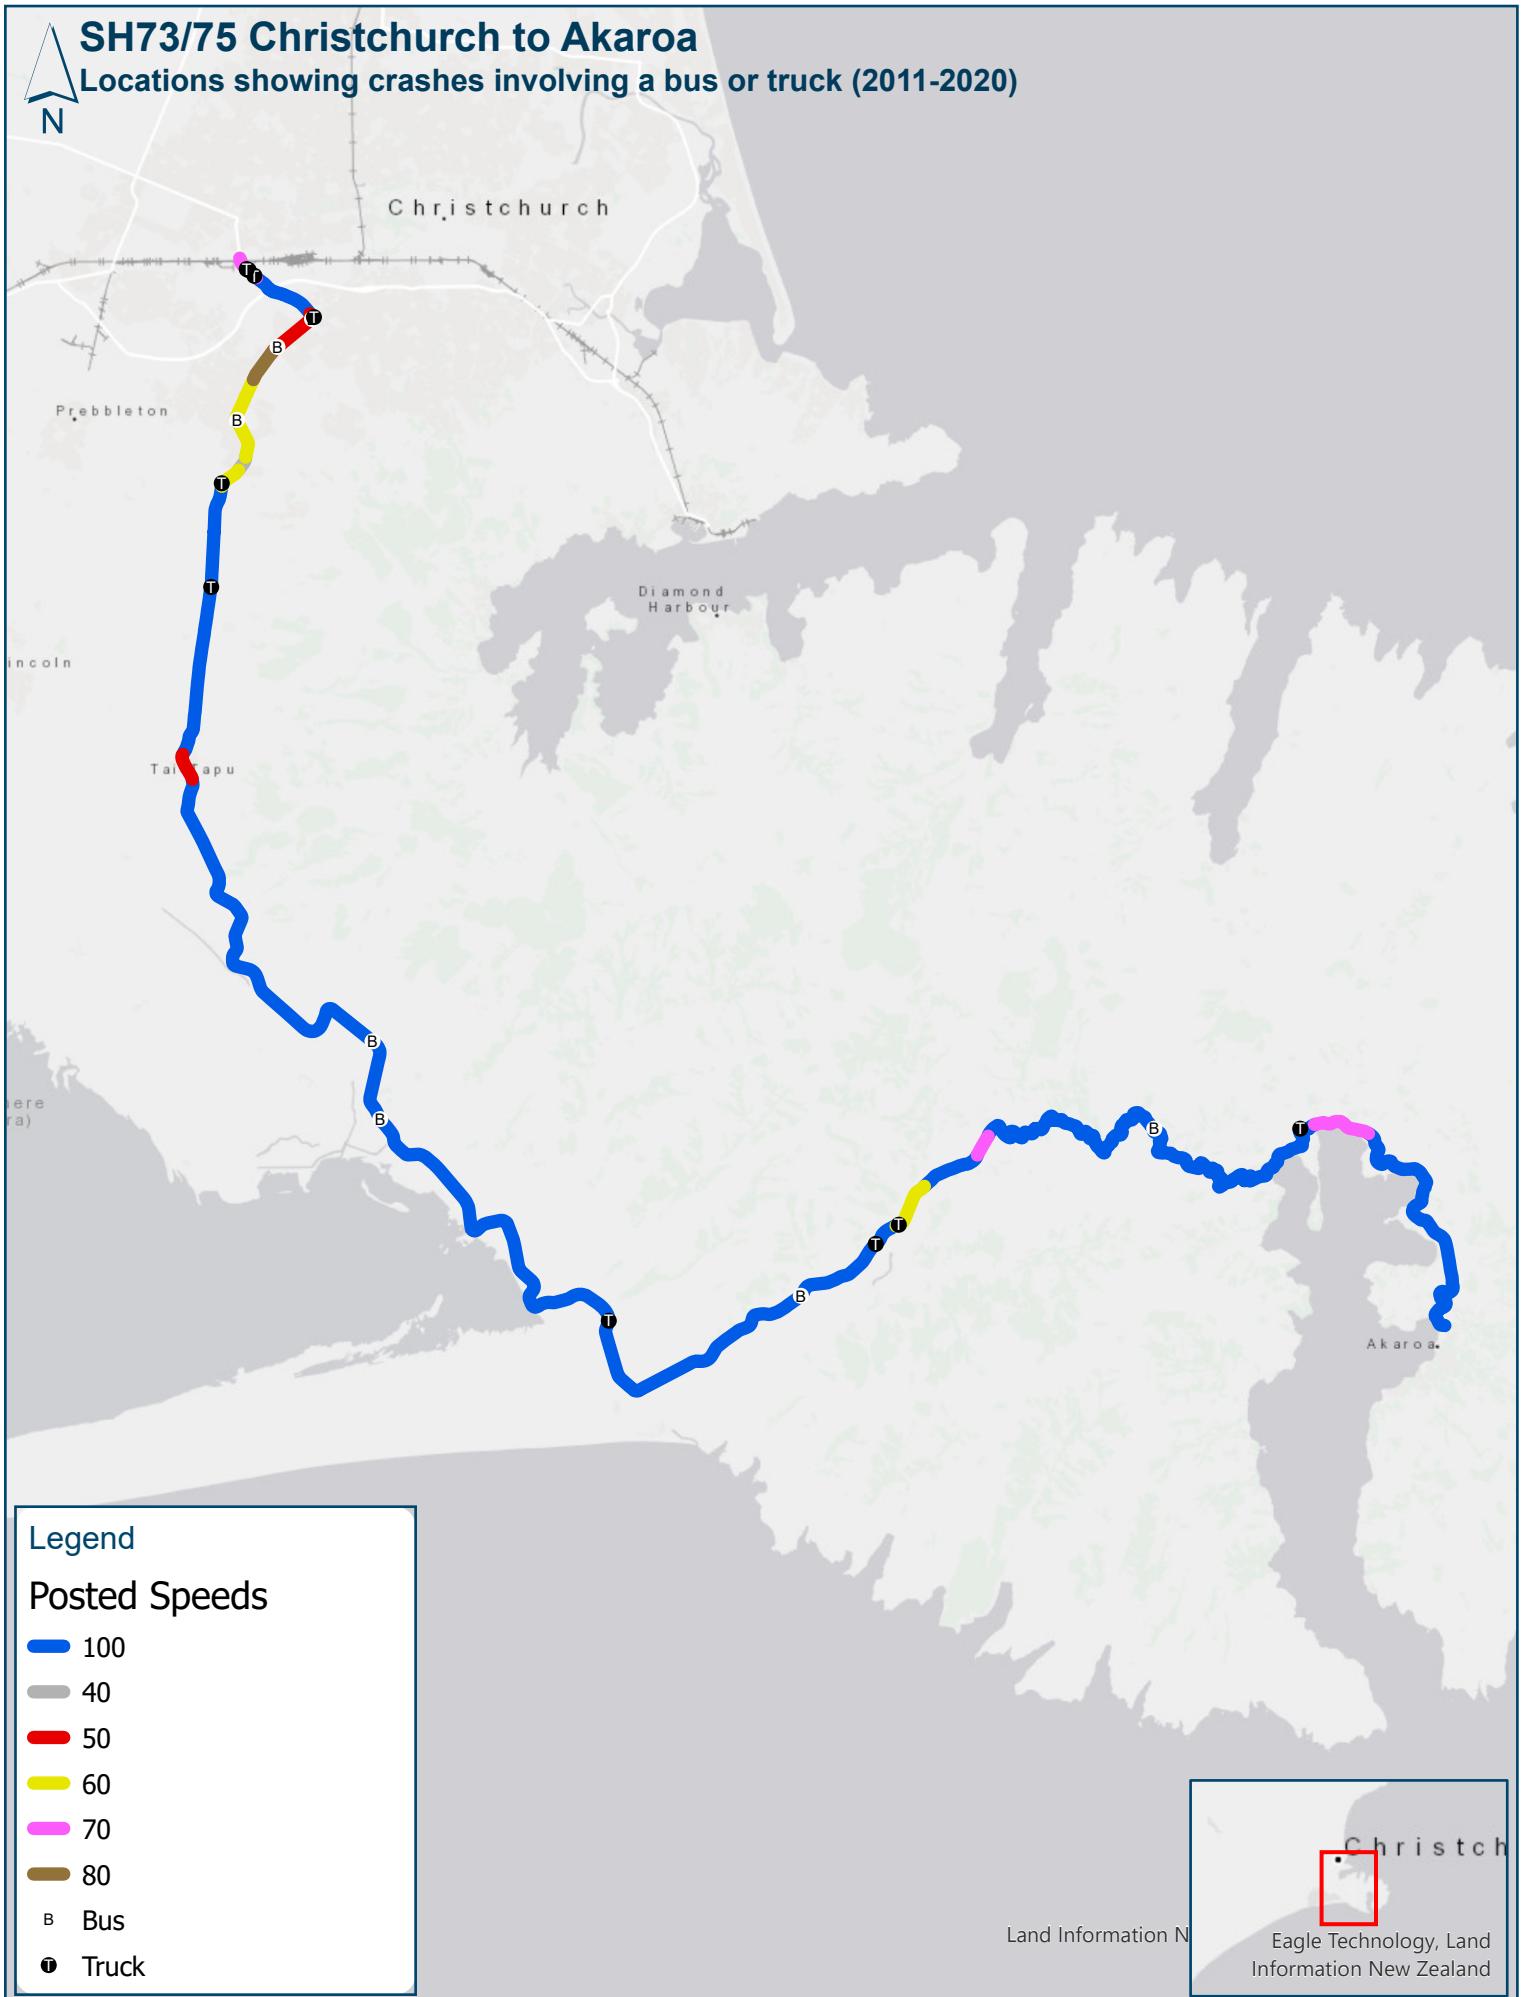

# SH73/75 Christchurch to Akaroa

## Locations showing crashes involving a bus or truck (2011-2020)

### Legend