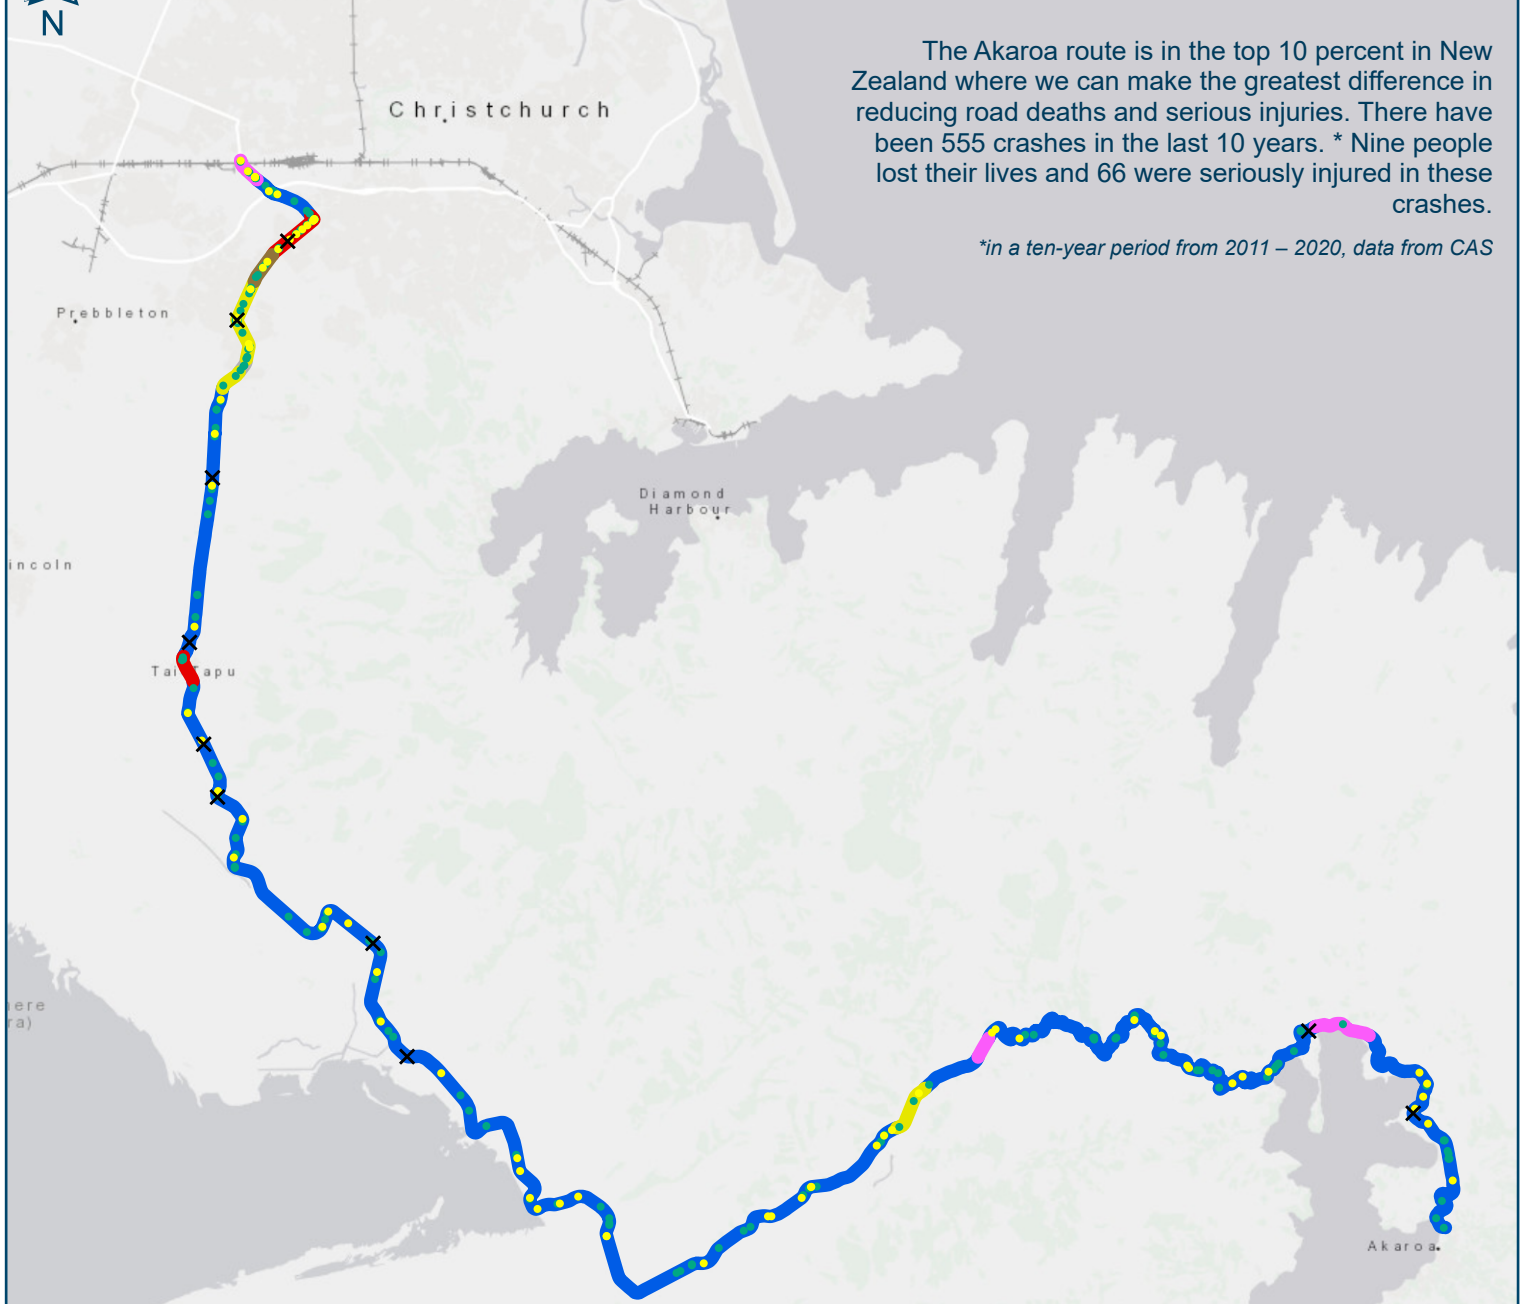

SH73/75 Christchurch to Akaroa

Locations showing where people have been killed and the severity of crashes (2011-2020)

The Akaroa route is in the top 10 percent in New Zealand where we can make the greatest difference in reducing road deaths and serious injuries. There have been 555 crashes in the last 10 years. * Nine people lost their lives and 66 were seriously injured in these crashes.

**in a ten-year period from 2011 – 2020, data from CAS*

Legend

Posted Speeds

- █ 100
- █ 40
- █ 50
- █ 60
- █ 70
- █ 80

Crash Severity

- × Fatal Crash
- Serious Crash
- Minor Crash