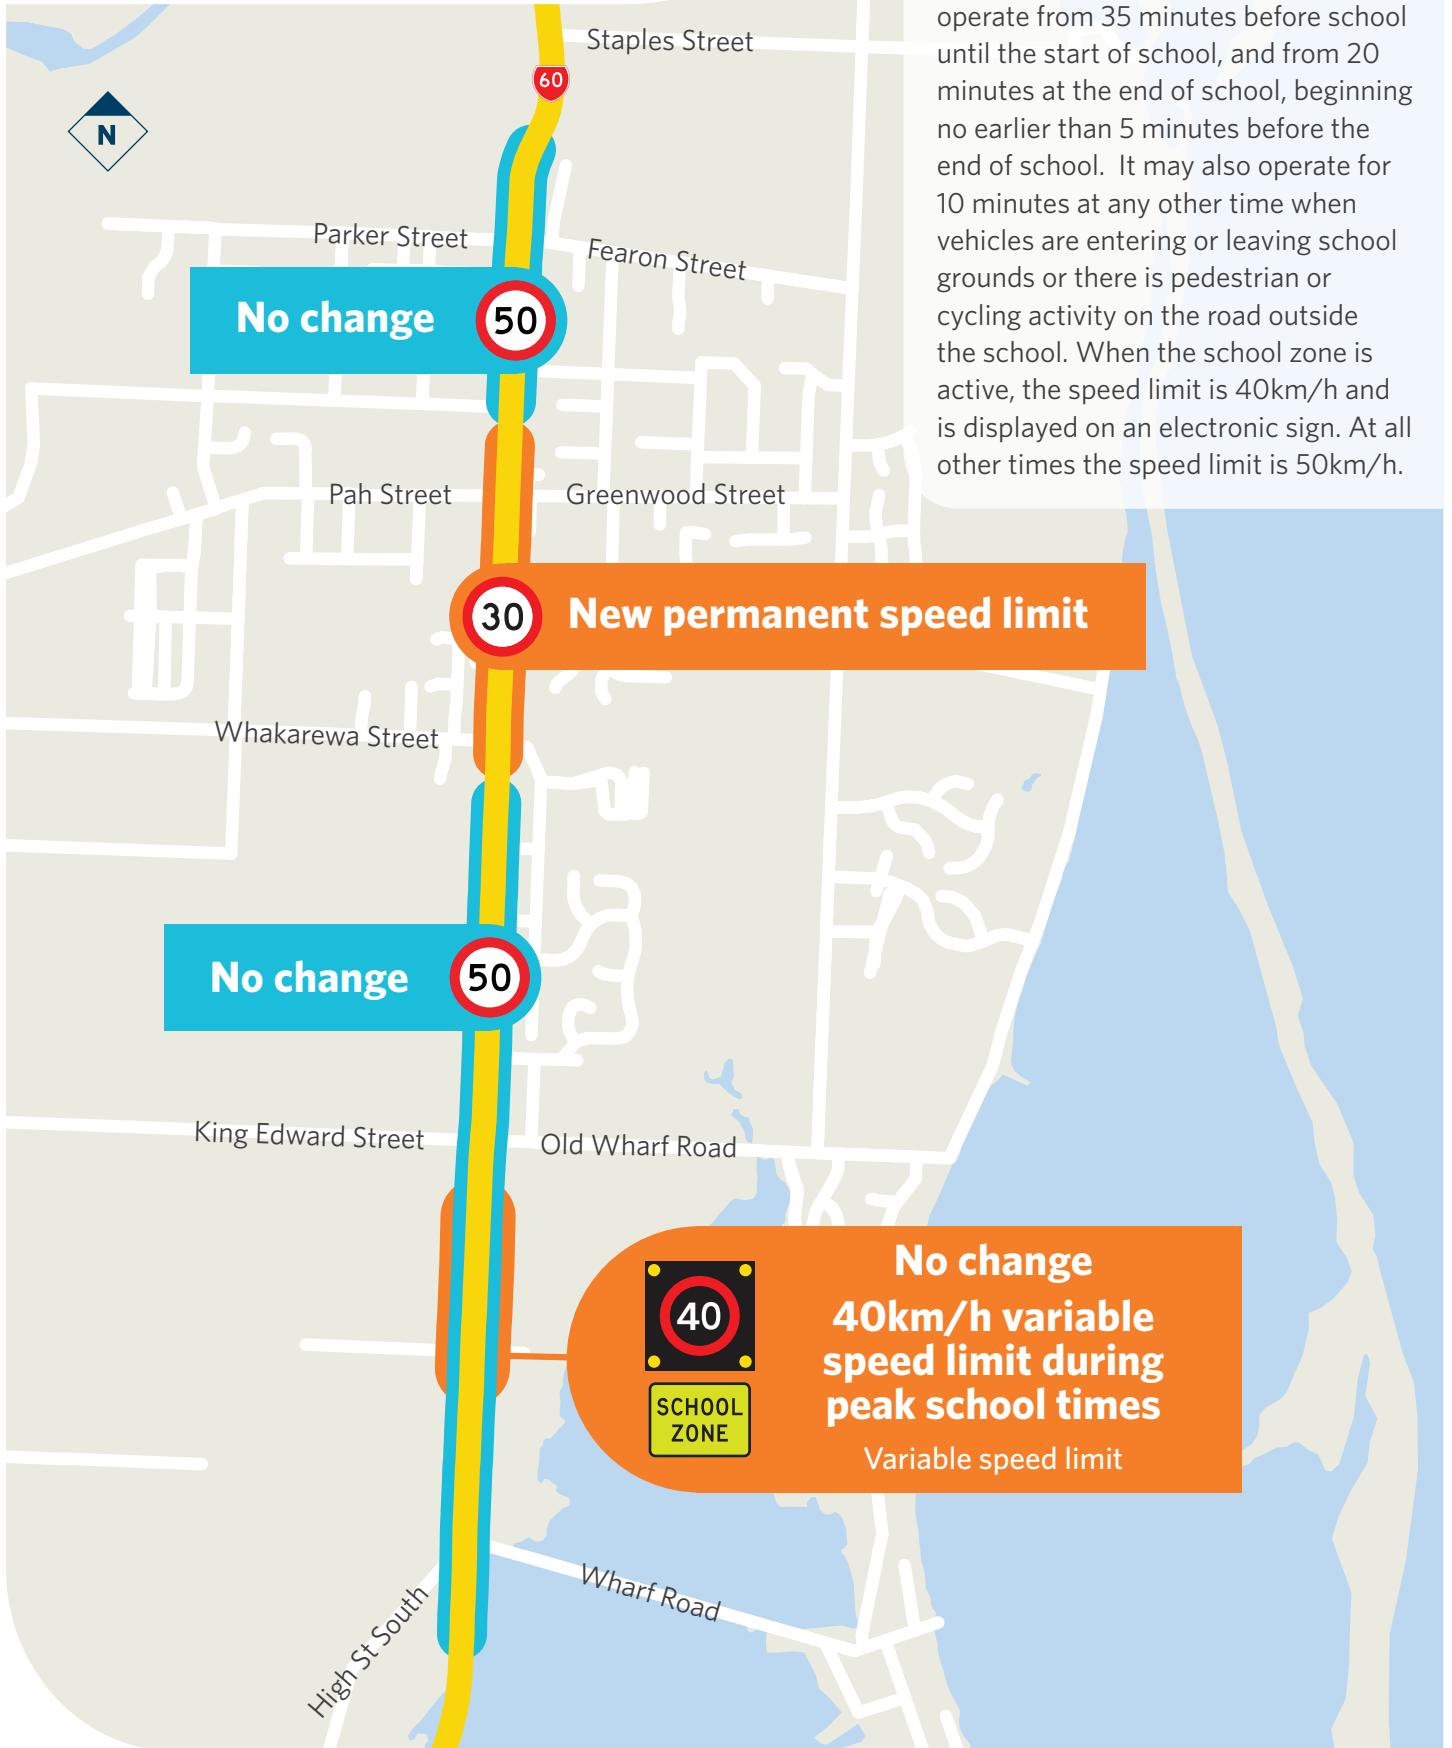

High Street, Motueka

New permanent speed limits

Electronic variable school zone signs are an enforceable speed limit that can be activated during peak school times. The school zone speed limit may operate from 35 minutes before school until the start of school, and from 20 minutes at the end of school, beginning no earlier than 5 minutes before the end of school. It may also operate for 10 minutes at any other time when vehicles are entering or leaving school grounds or there is pedestrian or cycling activity on the road outside the school. When the school zone is active, the speed limit is 40km/h and is displayed on an electronic sign. At all other times the speed limit is 50km/h.