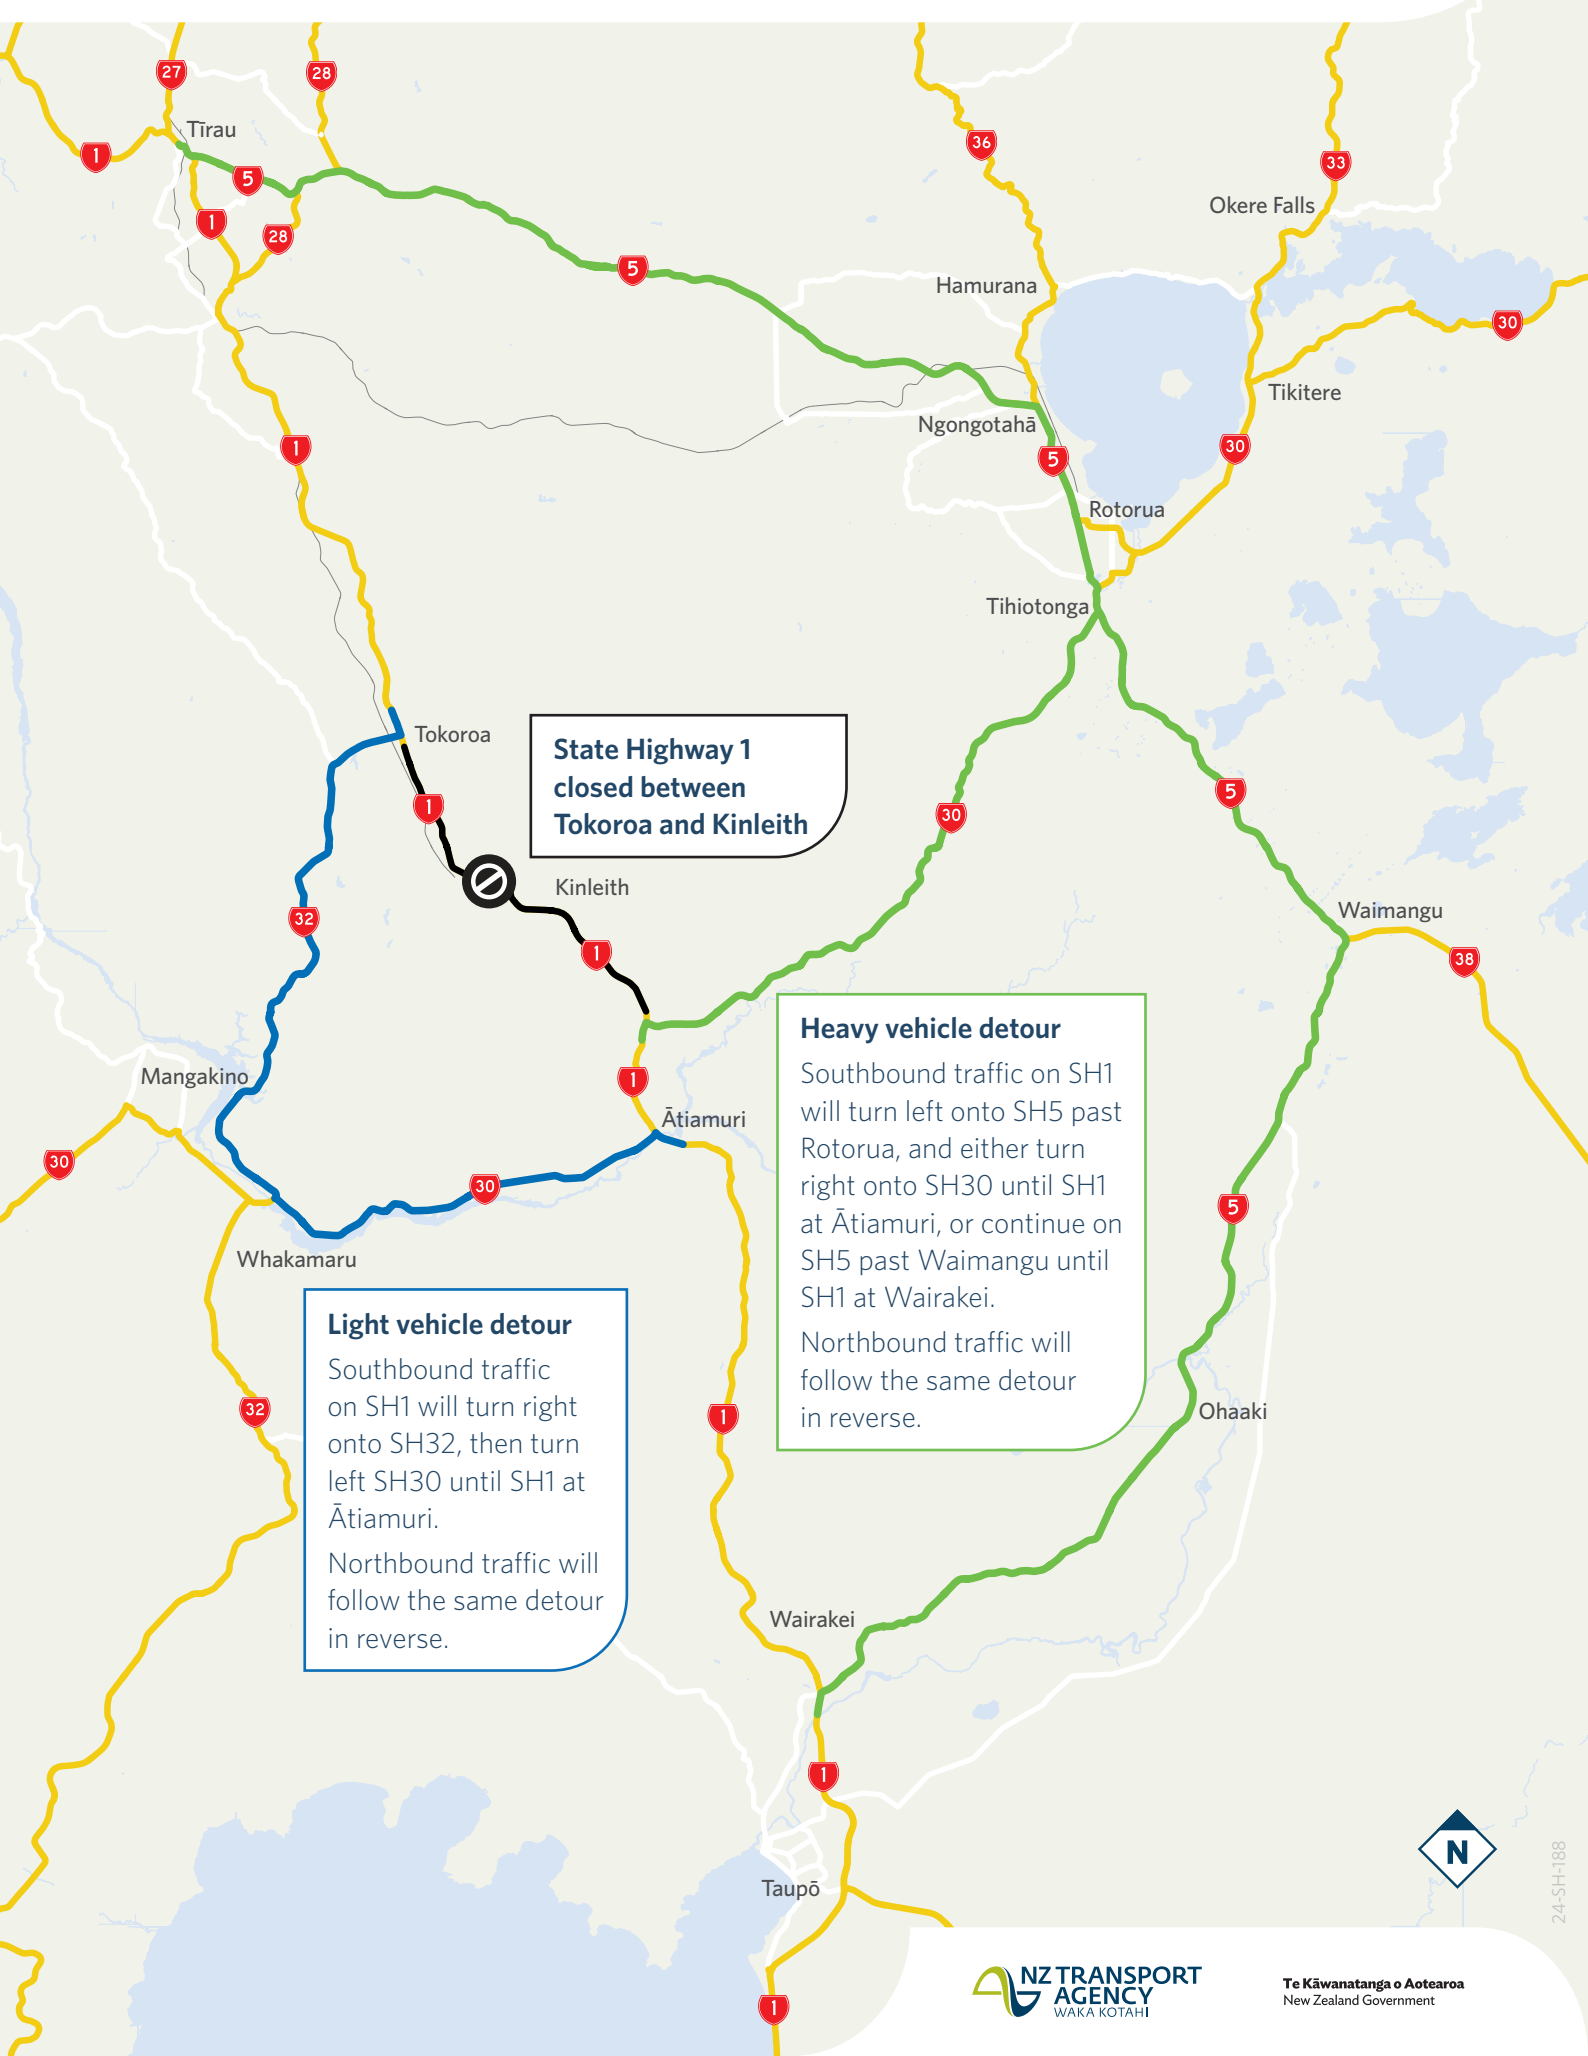

1 Tokoroa to Kinleith - Ātiamuri closure

State Highway 1 closed between Tokoroa and Kinleith

Heavy vehicle detour
Southbound traffic on SH1 will turn left onto SH5 past Rotorua, and either turn right onto SH30 until SH1 at Ātiamuri, or continue on SH5 past Waimangu until SH1 at Wairakei.
Northbound traffic will follow the same detour in reverse.

Light vehicle detour
Southbound traffic on SH1 will turn right onto SH32, then turn left SH30 until SH1 at Ātiamuri.
Northbound traffic will follow the same detour in reverse.