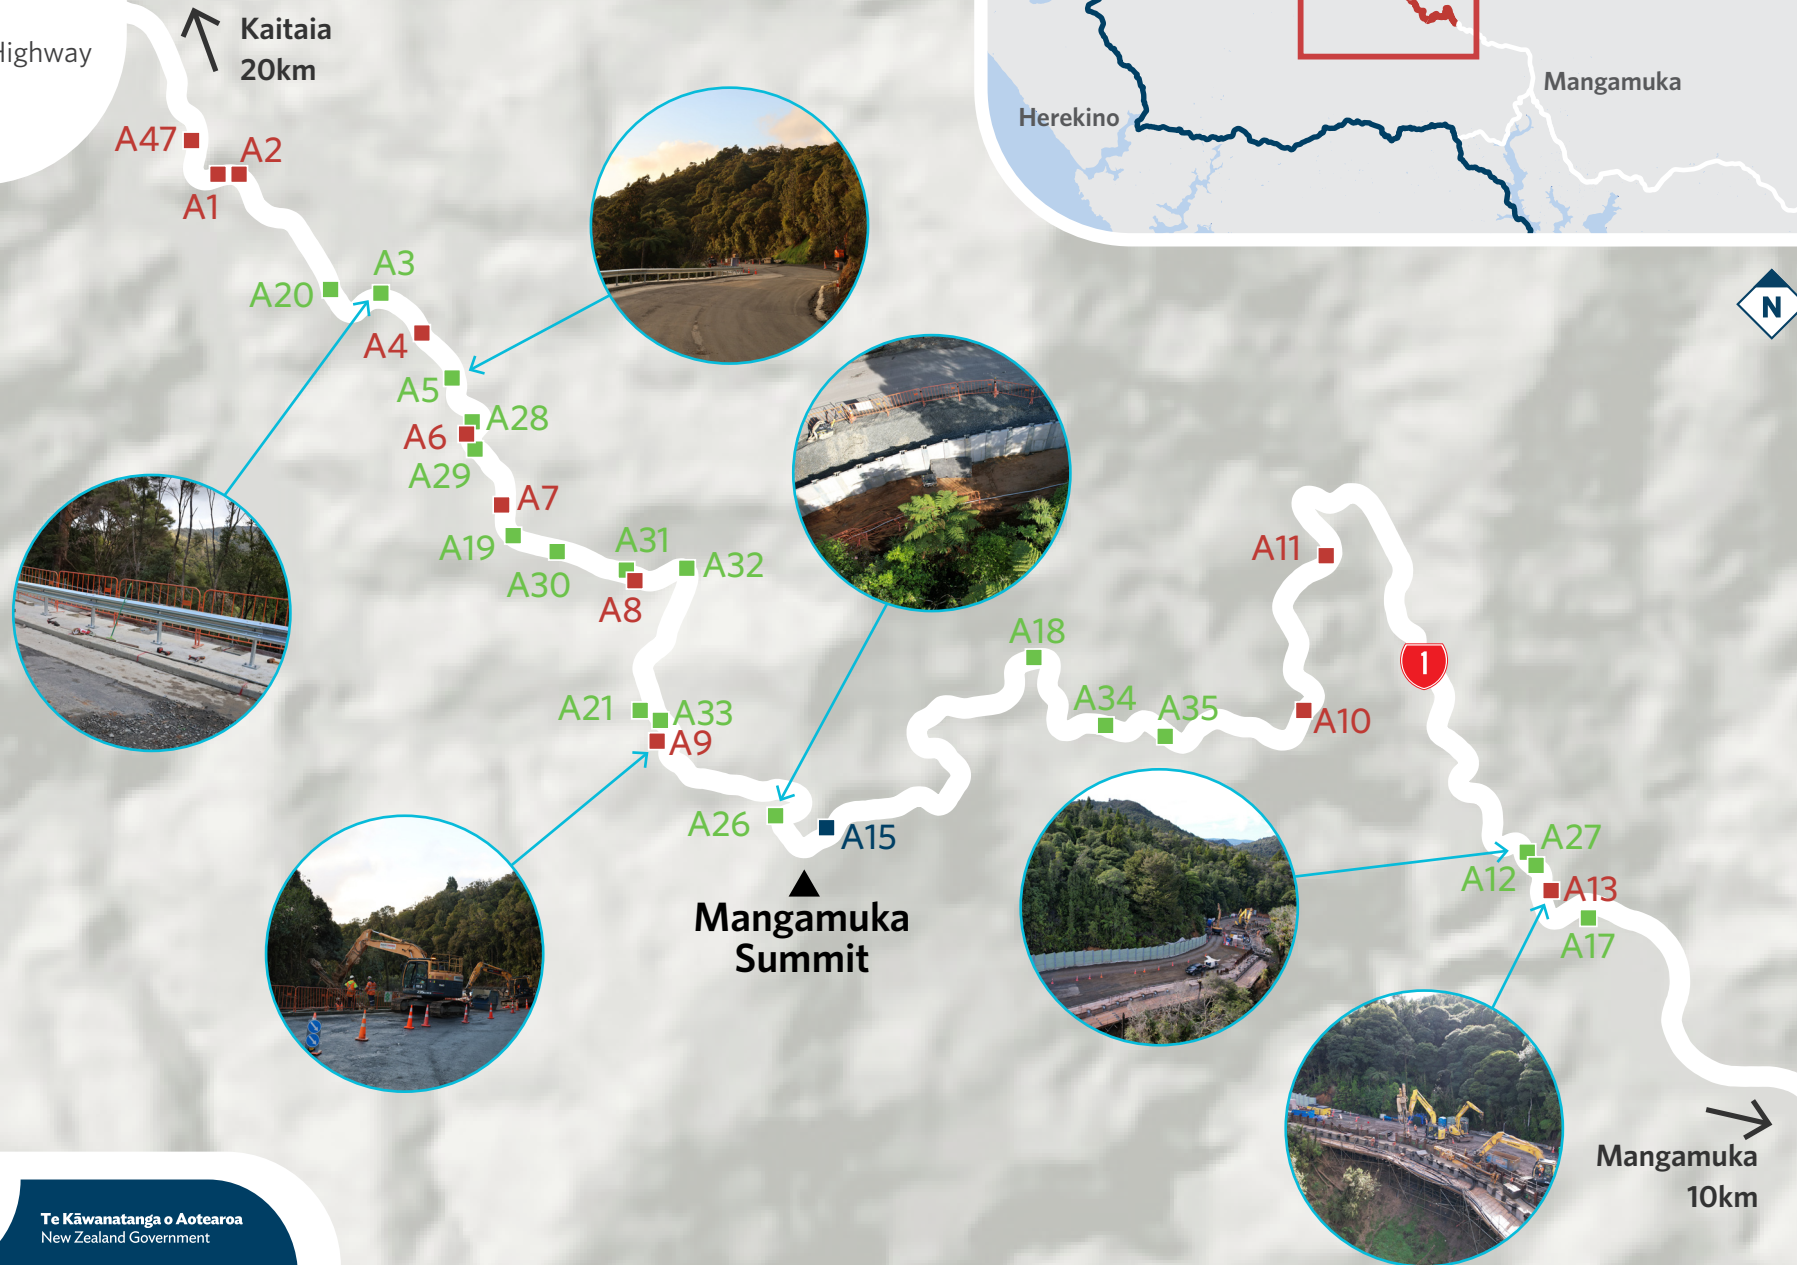

# 1 Mangamuka Gorge slip repairs

- Critical slip to be repaired
- Minor slip to be repaired
- Completed slip repair
- Twin Coast Discovery Highway (Western section)
- Official detour route

24-SH-104

24-SH-104