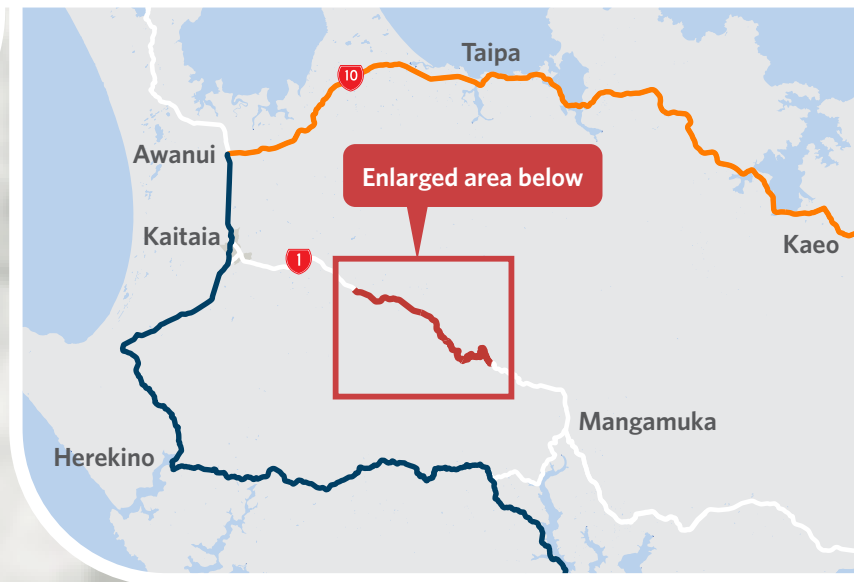

# 1 Mangamuka Gorge slip repairs

- Critical slip to be repaired
- Minor slip to be repaired
- Completed slip repair
- Twin Coast Discovery Highway (Western section)
- Official detour route

24-SH-104

24-SH-104