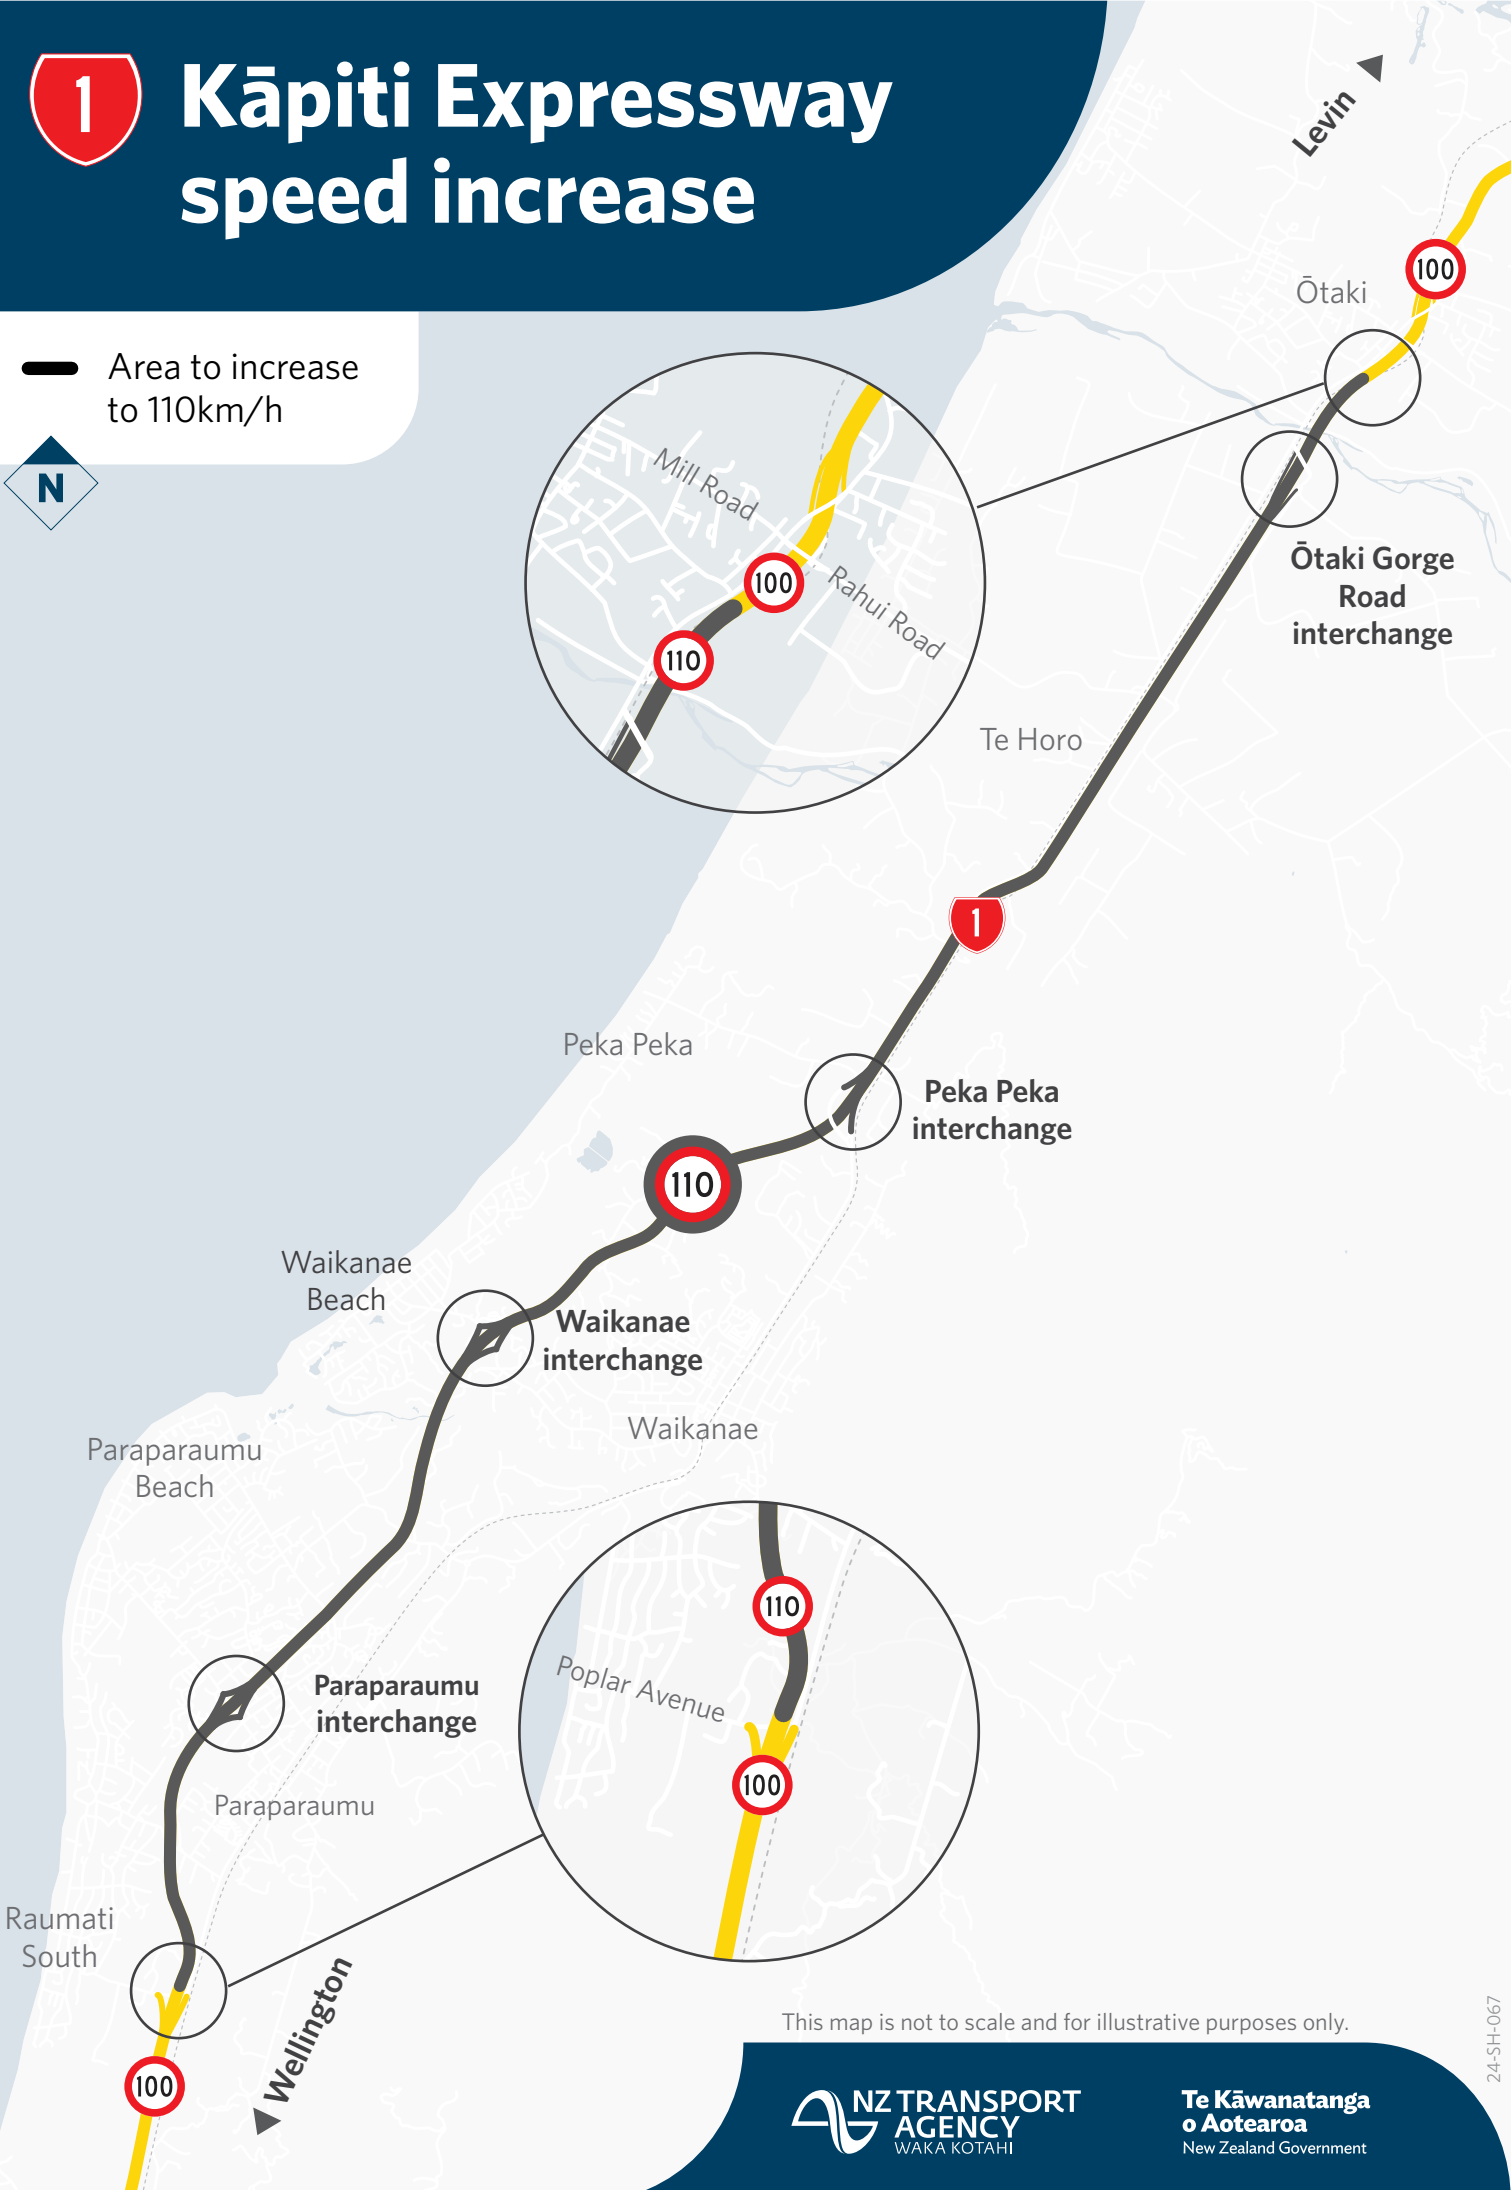

Kāpiti Expressway speed increase

— Area to increase to 110km/h

This map is not to scale and for illustrative purposes only.