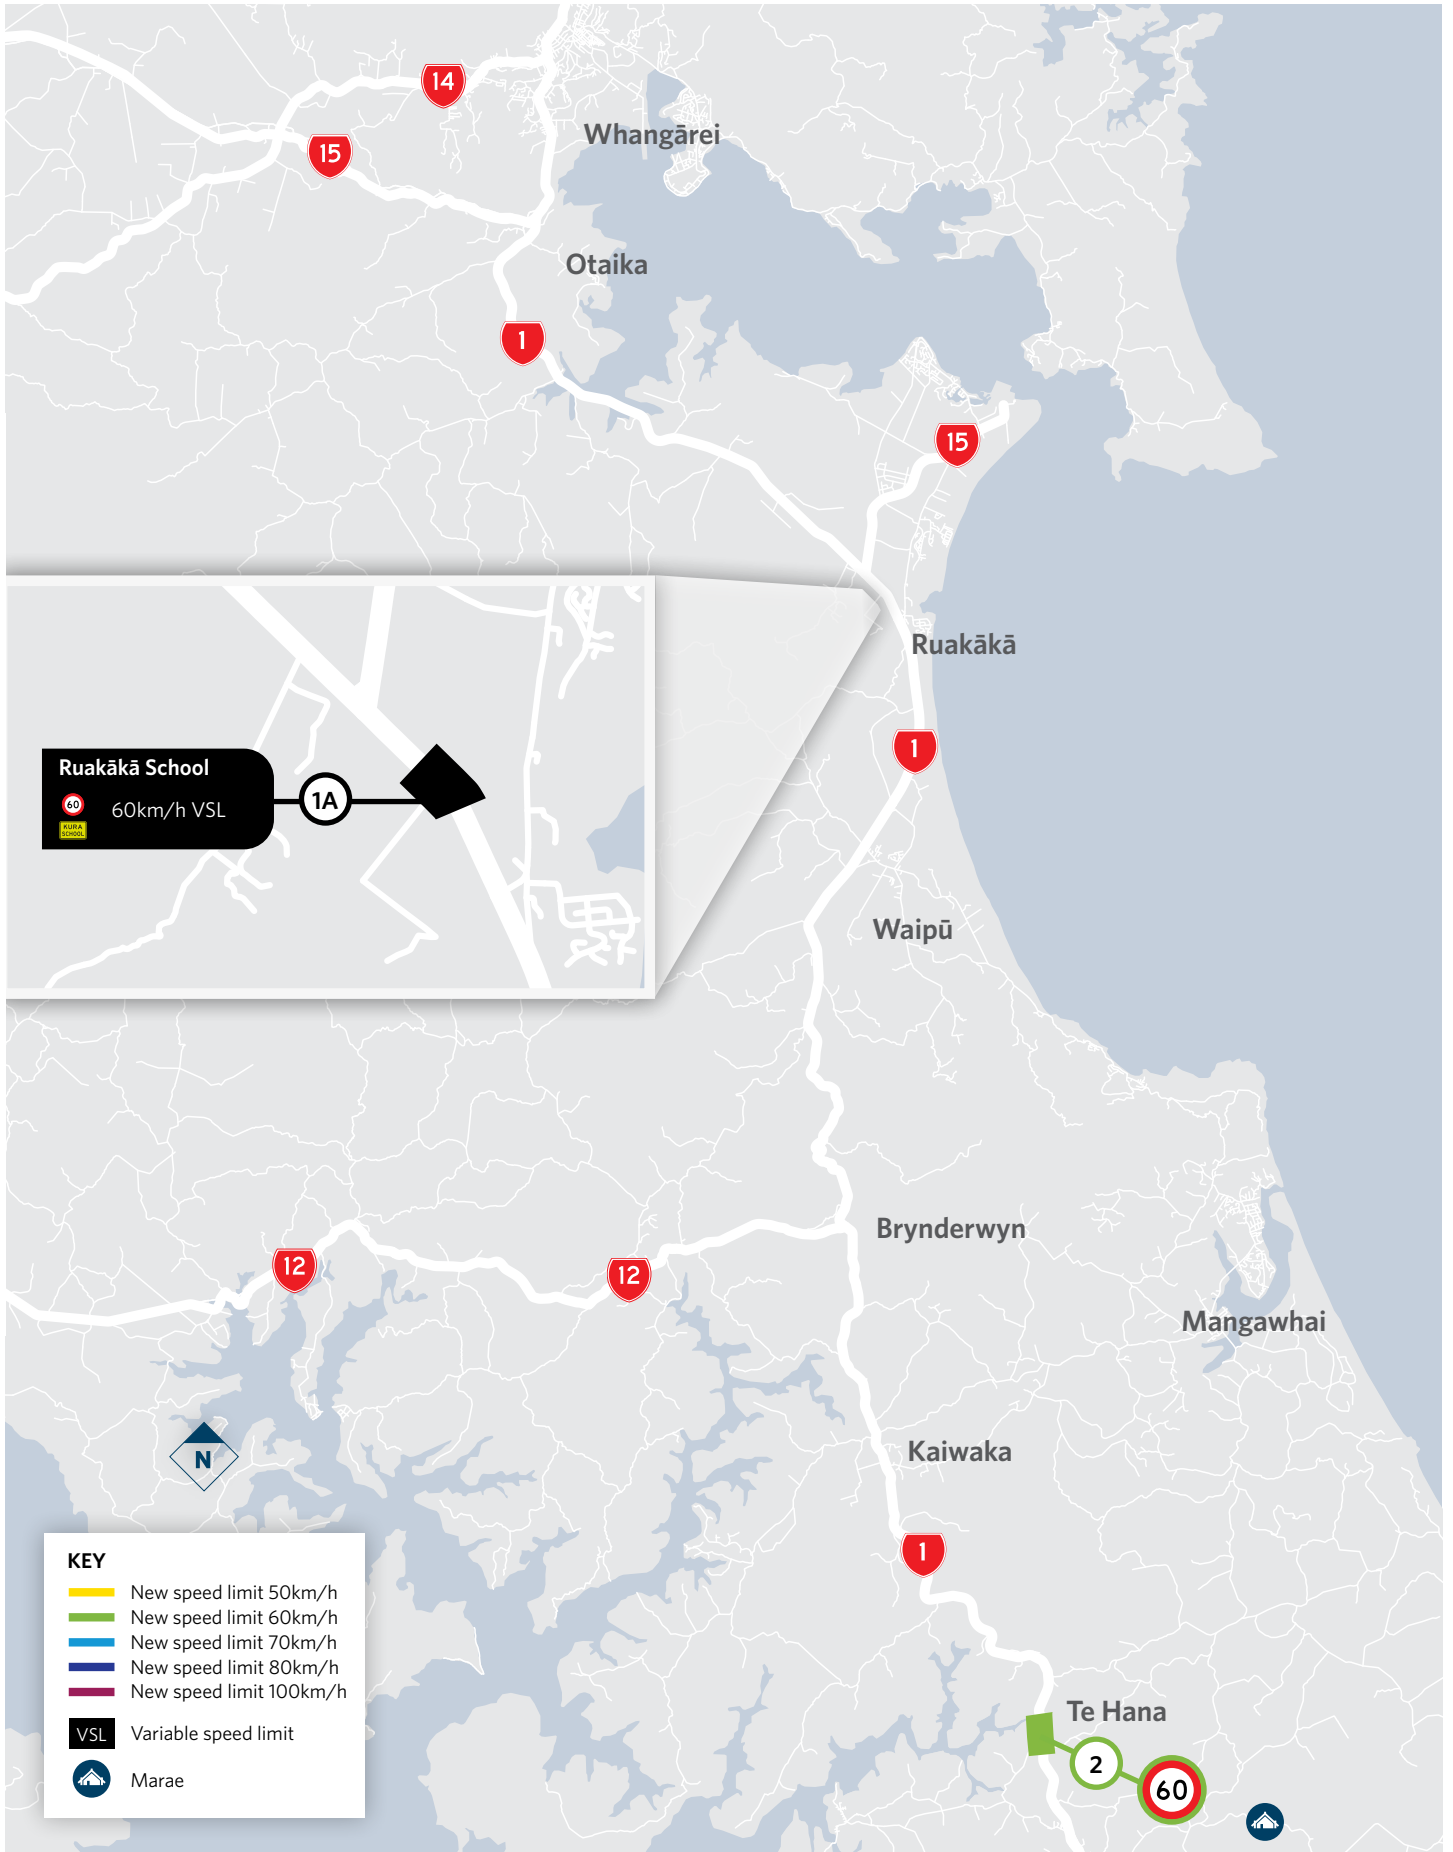

1 SH1 Whangārei to Te Hana

New speed limits effective from 21 October 2024

Confirmed speed limit changes for SH1 Whangārei to Te Hana

New speed limits effective from 21 October 2024

Location	Length of road with new speed limit	Current speed limit	Approved speed limit
1A Ruakākā School - from 200m north of Sandford Road to 205m south of Sandford Road	0.41km	100km/h	Remains 100km/h (60km/h VSL)
2 From 680m north of Whakapirau Road to 95m south of Silver Hill Road	1.05km	70km/h	60km/h

KEY

-  Permanent speed limit changes
-  School variable speed limit changes