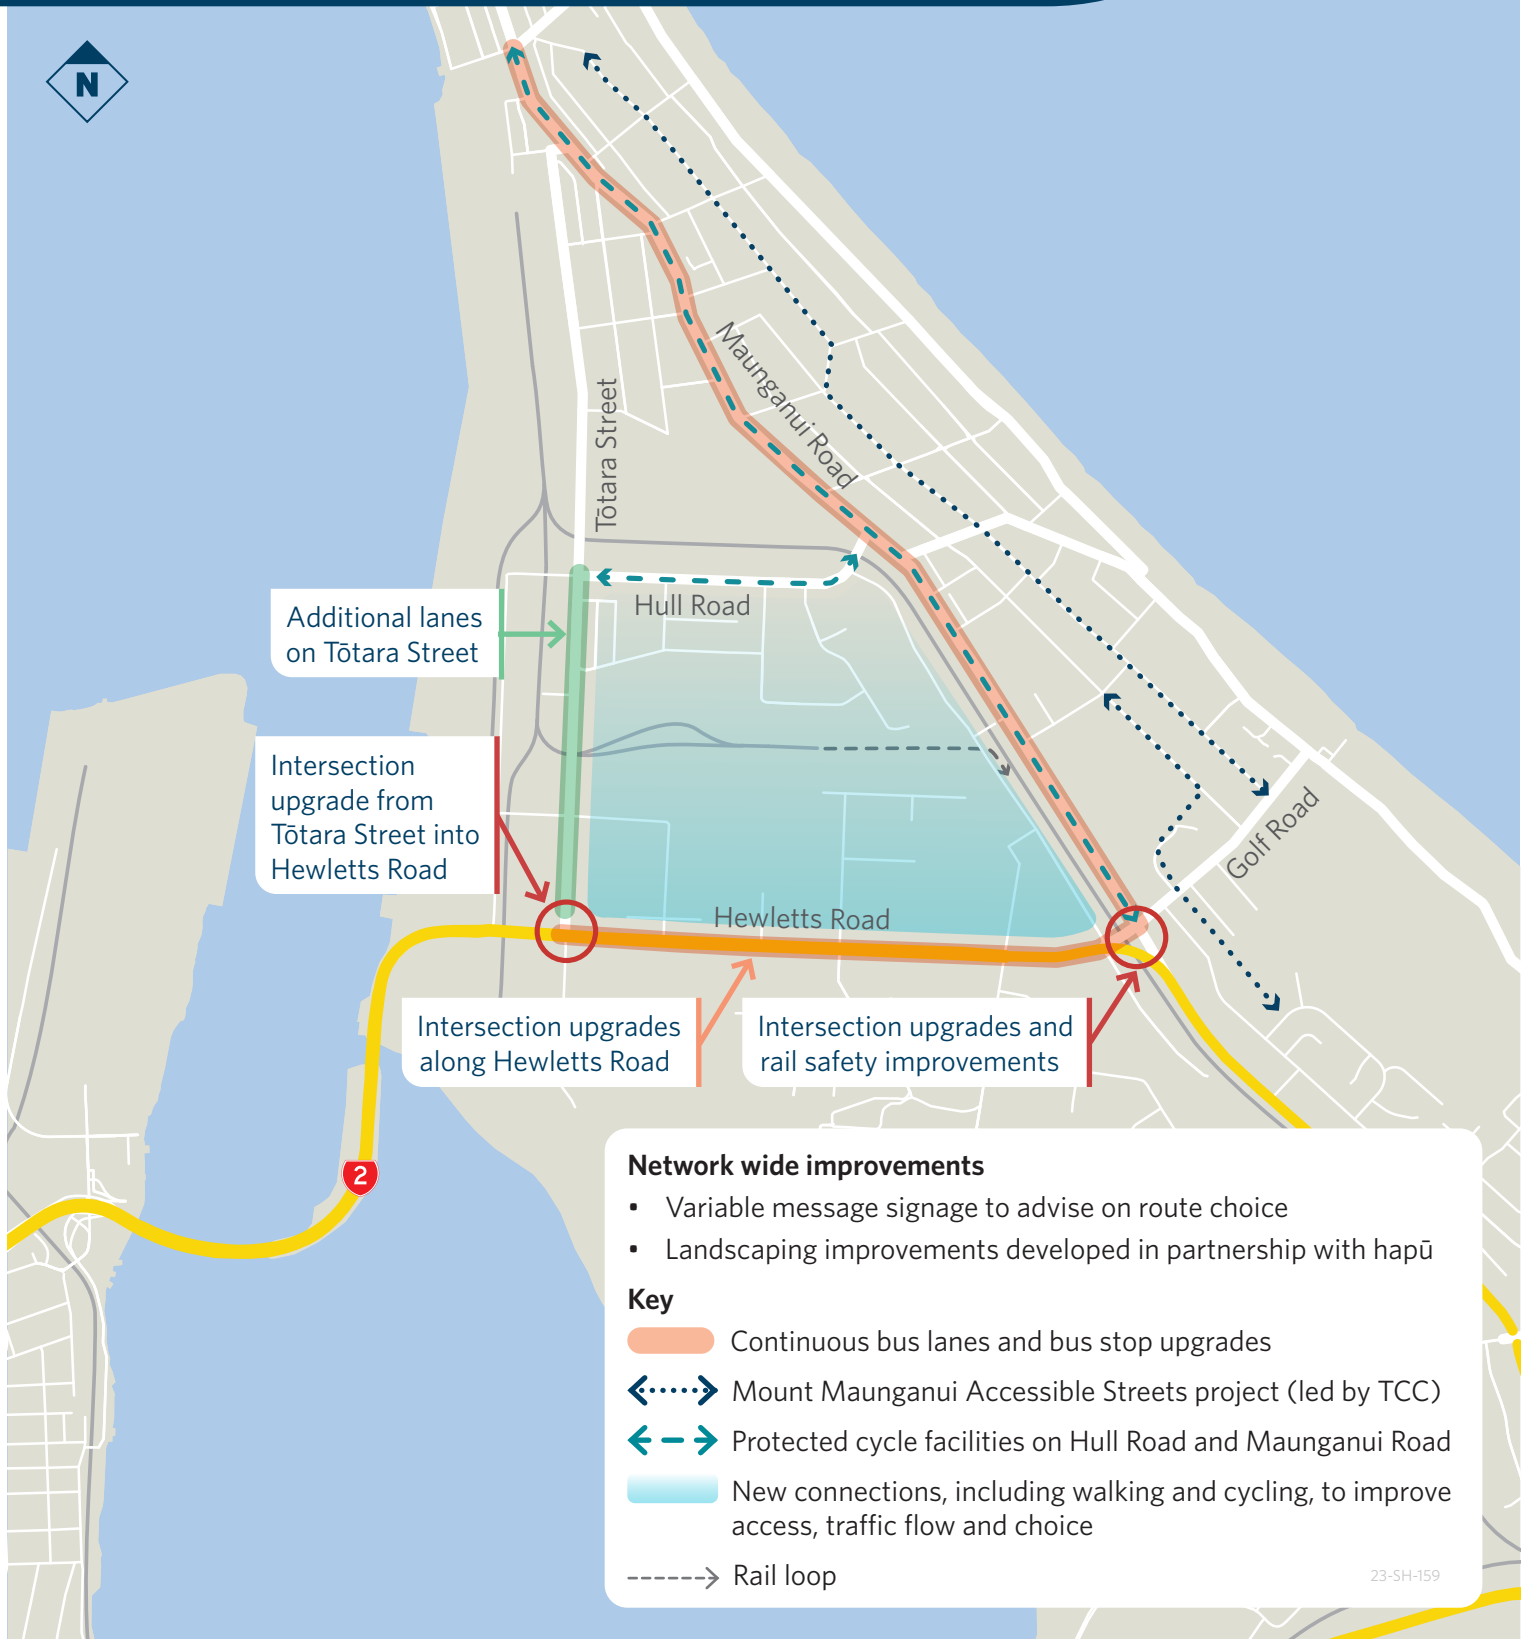

Connecting Mount Maunganui

Indicative Business Case

Recommended option (in development)

Project partners: Tauranga City Council, Bay of Plenty Regional Council, Ngāi Tukairangi Hapū, Ngāti Kuku Hapū