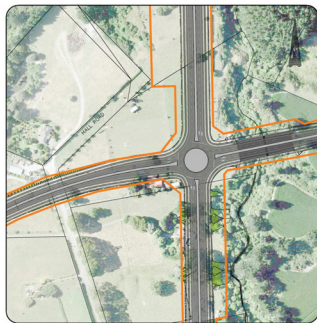

Southern Links

CITY CONNECTION LAYOUTS

Email: southern.links@aecom.com • Ph 0508 STHLINK (0508 7846 5465) • www.nzta.govt.nz/southern-links