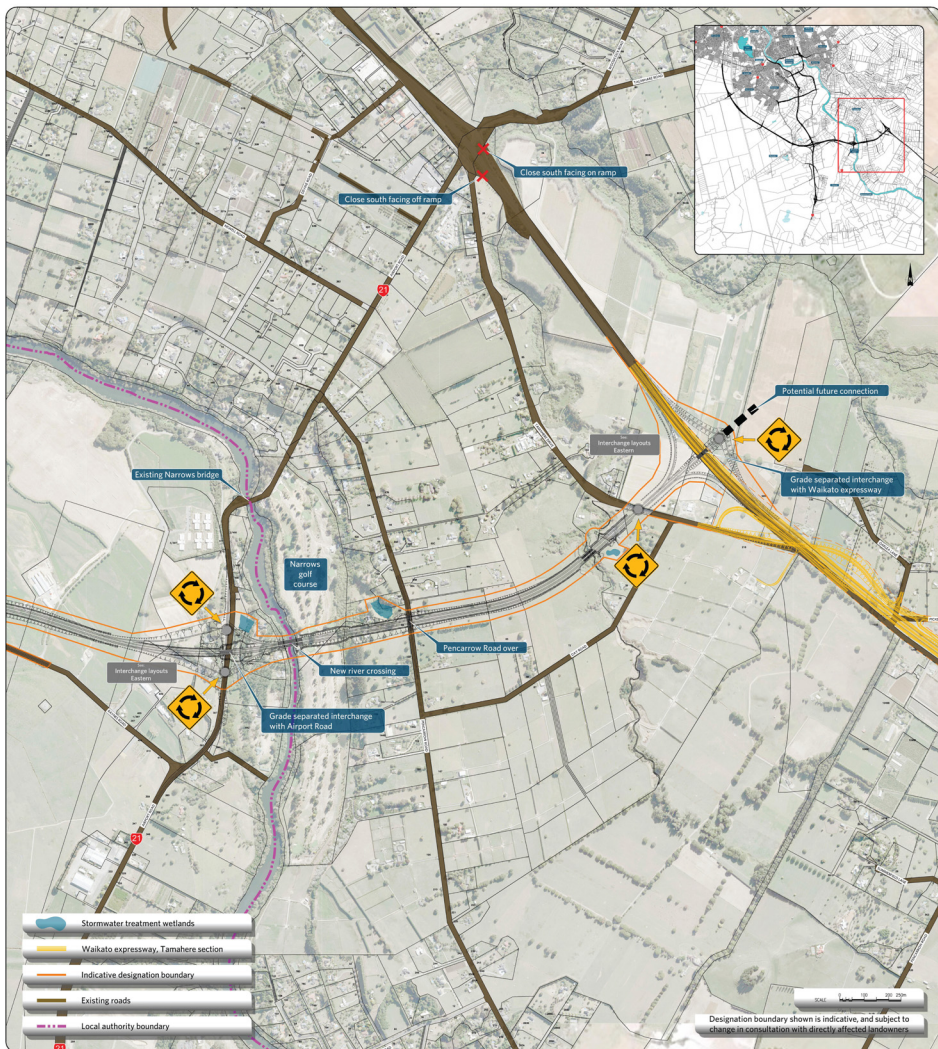

Southern Links

NETWORK ENLARGEMENT - EASTERN

Email: southern.links@aecom.com • Ph 0508 STHLINK (0508 7846 5465) • www.nzta.govt.nz/southern-links

NZ TRANSPORT AGENCY
WAKA KOTAHĪ

Hamilton City Council
Te kaunihera o Kirikiriroa