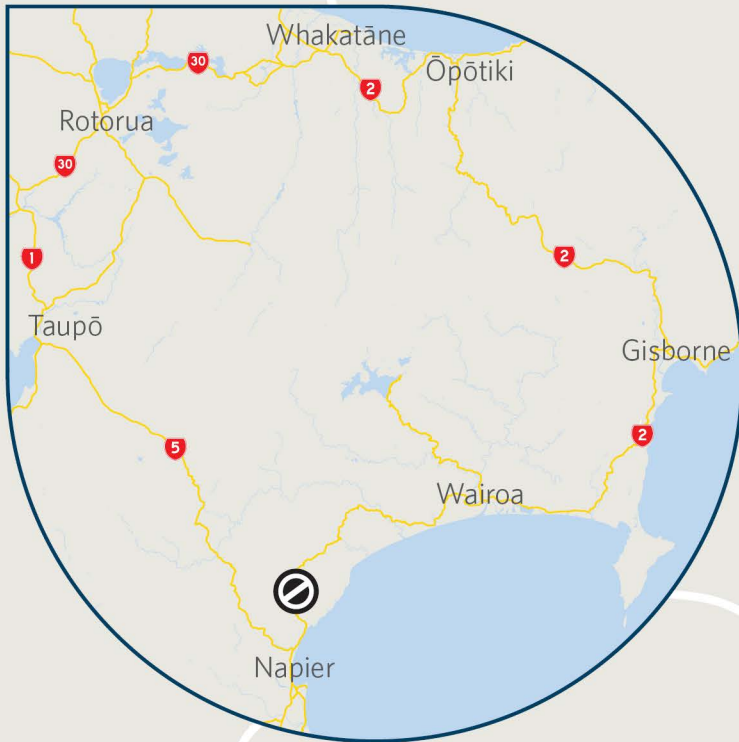

# Devil's Elbow

Road closed for recovery work

**9pm-5am each night from  
Sunday 3 November to  
Thursday 7 November**

To Wairoa ↖

2

Kaiwaka Road

Aropaoanui Road

Tangoio Settlement Road

2

To Napier ↘

**Transport Rebuild East Coast**