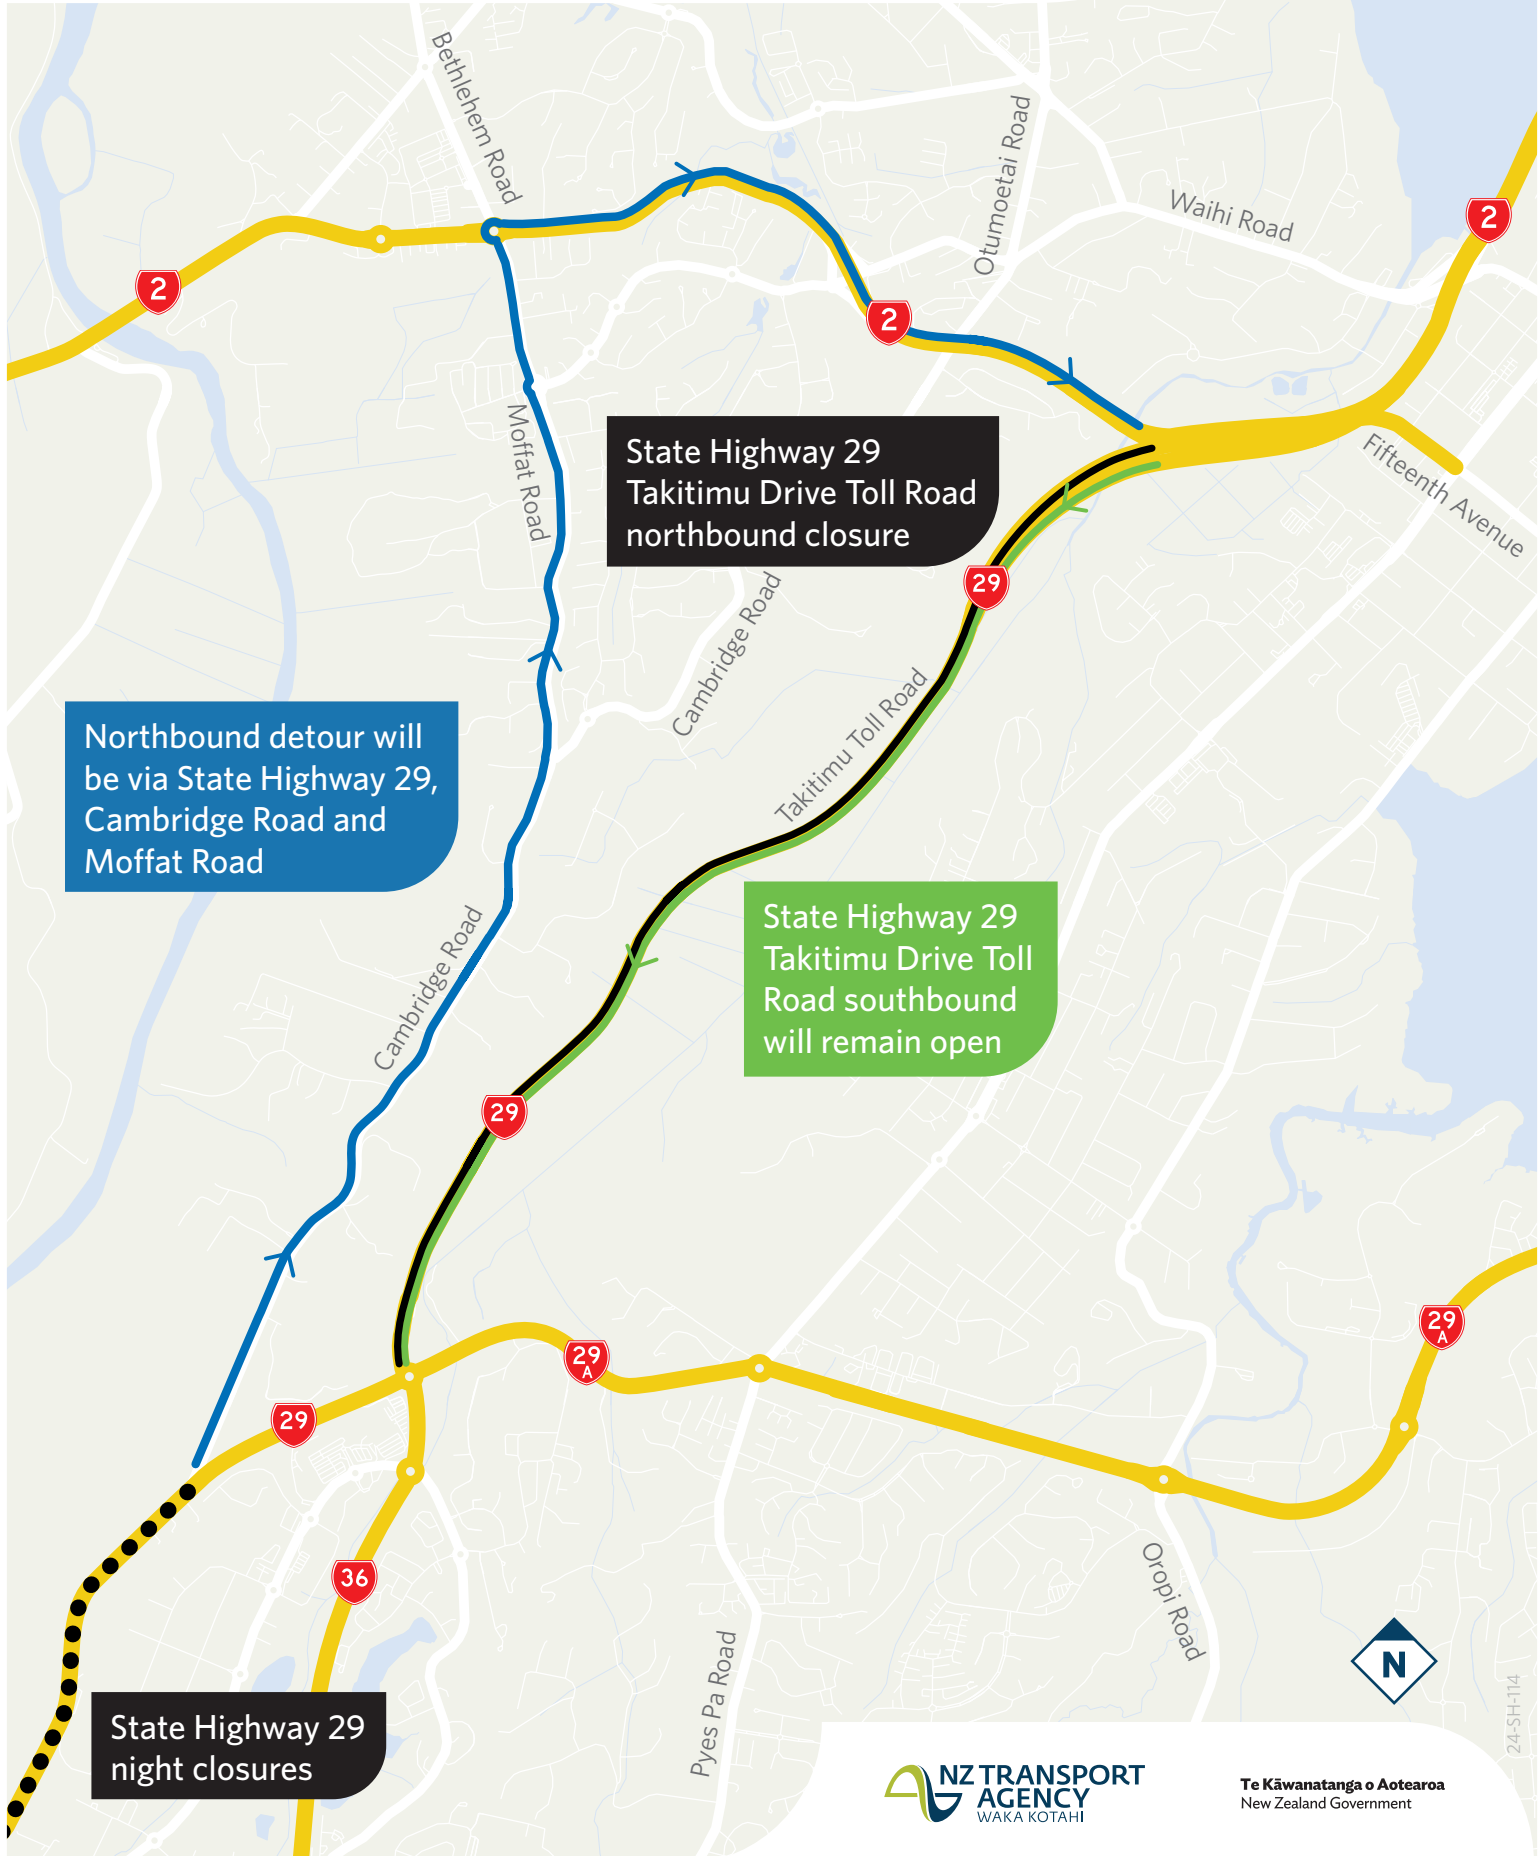

Takitimu Drive Toll Road overnight lane closure

State Highway 29
Takitimu Drive Toll Road
northbound closure

Northbound detour will
be via State Highway 29,
Cambridge Road and
Moffat Road

State Highway 29
Takitimu Drive Toll
Road southbound
will remain open

State Highway 29
night closures