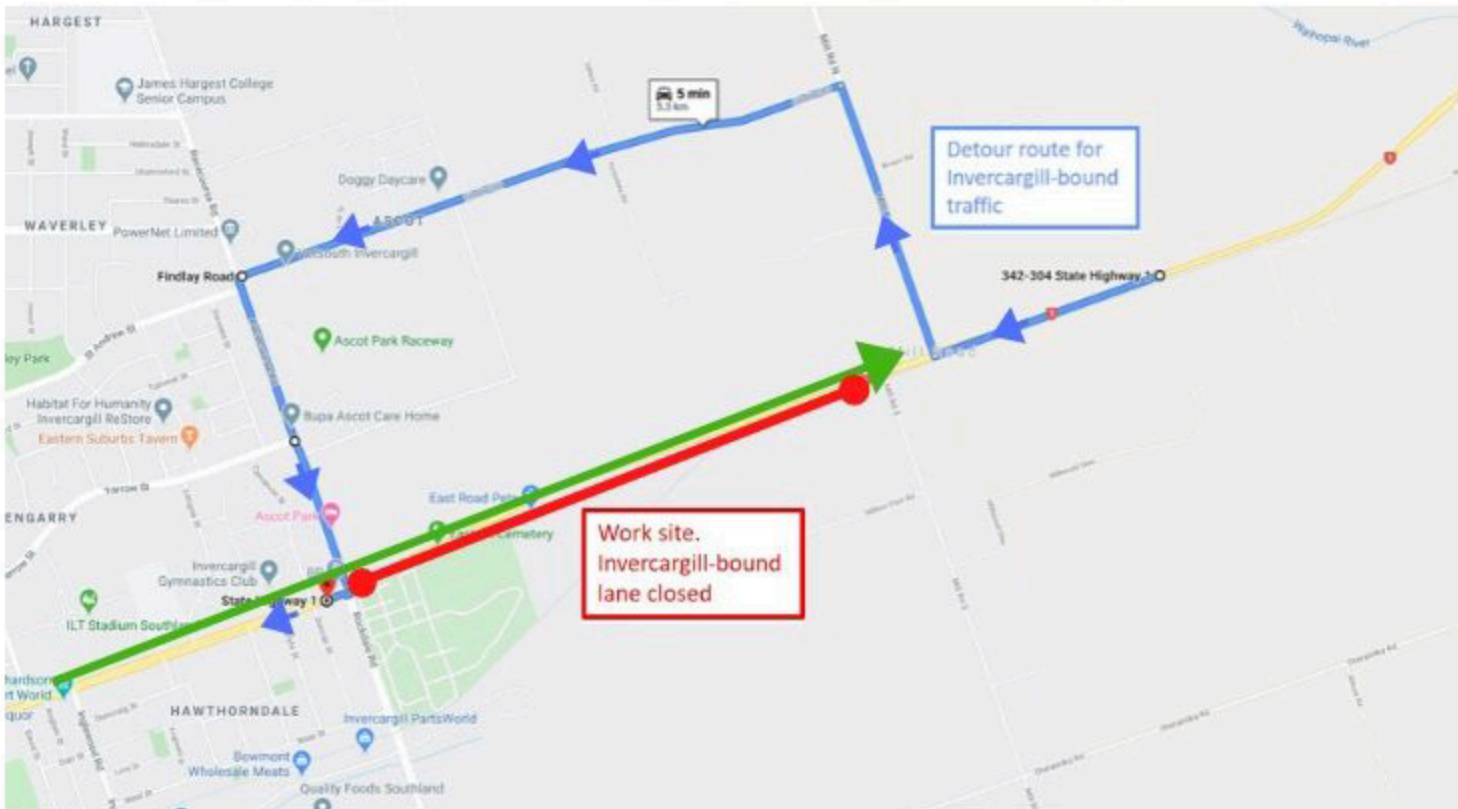

# DETOUR FOR INVERCARGILL-BOUND TRAFFIC ON SH1 AT ASCOT ROUNDABOUT

Detour in place from Monday, March 23rd - Friday March 27th

Call 03 211 1561 for any queries

Highways South