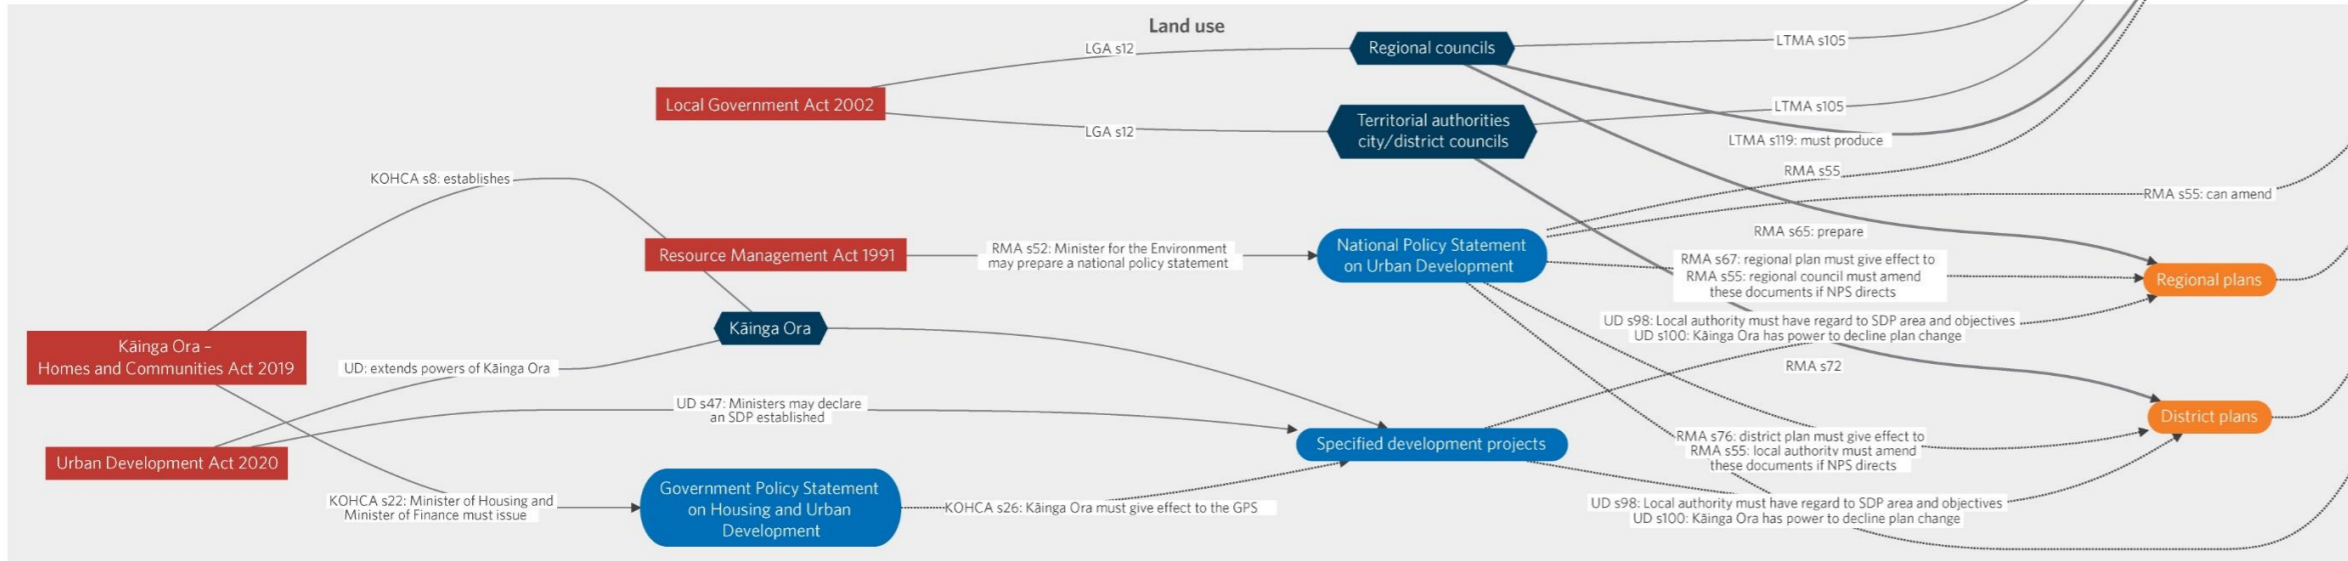

ATAP	Auckland Transport Alignment Project
GPS	Government Policy Statement
KOHCA	Kāinga Ora – Homes and Communities Act 2019
LGA	Local Government Act 2002
LGWM	Let's Get Wellington Moving
LTMA	Land Transport Management Act 2003
NPS	National Policy Statement
NZRP	New Zealand Rail Plan
RLTP	Regional land transport plans
RMA	Resource Management Act 1991
RTZ	Road to Zero
SDP	Specified development project
UDA	Urban Development Act 2020