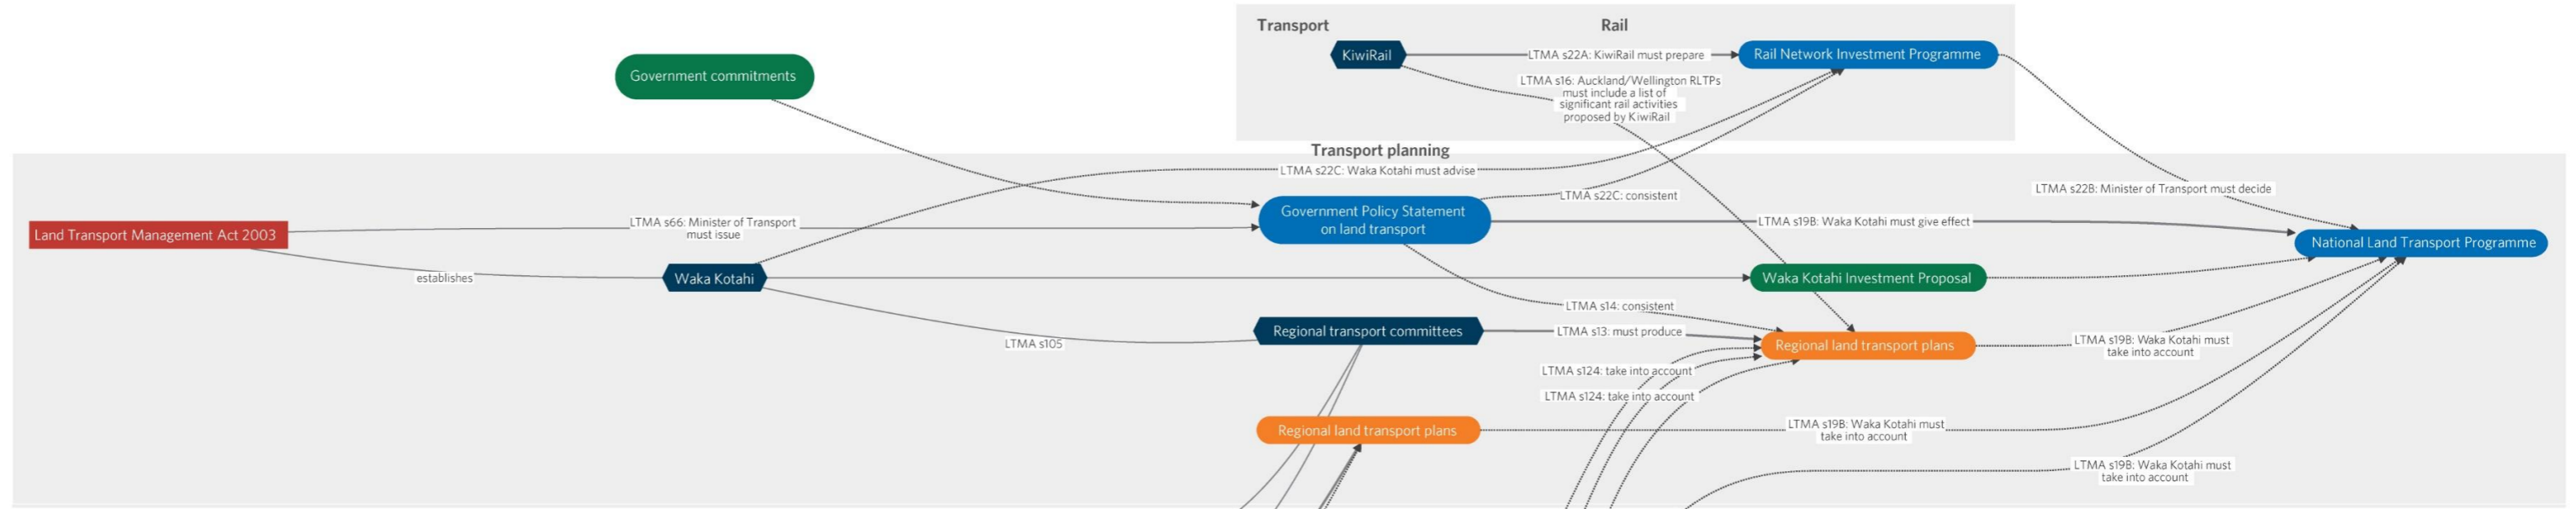

ATAP	Auckland Transport Alignment Project
GPS	Government Policy Statement
KOHCA	Kāinga Ora – Homes and Communities Act 2019
LGA	Local Government Act 2002
LGWM	Let's Get Wellington Moving
LTMA	Land Transport Management Act 2003
NPS	National Policy Statement
NZRP	New Zealand Rail Plan
RLTP	Regional land transport plans
RMA	Resource Management Act 1991
RTZ	Road to Zero
SDP	Specified development project
UDA	Urban Development Act 2020