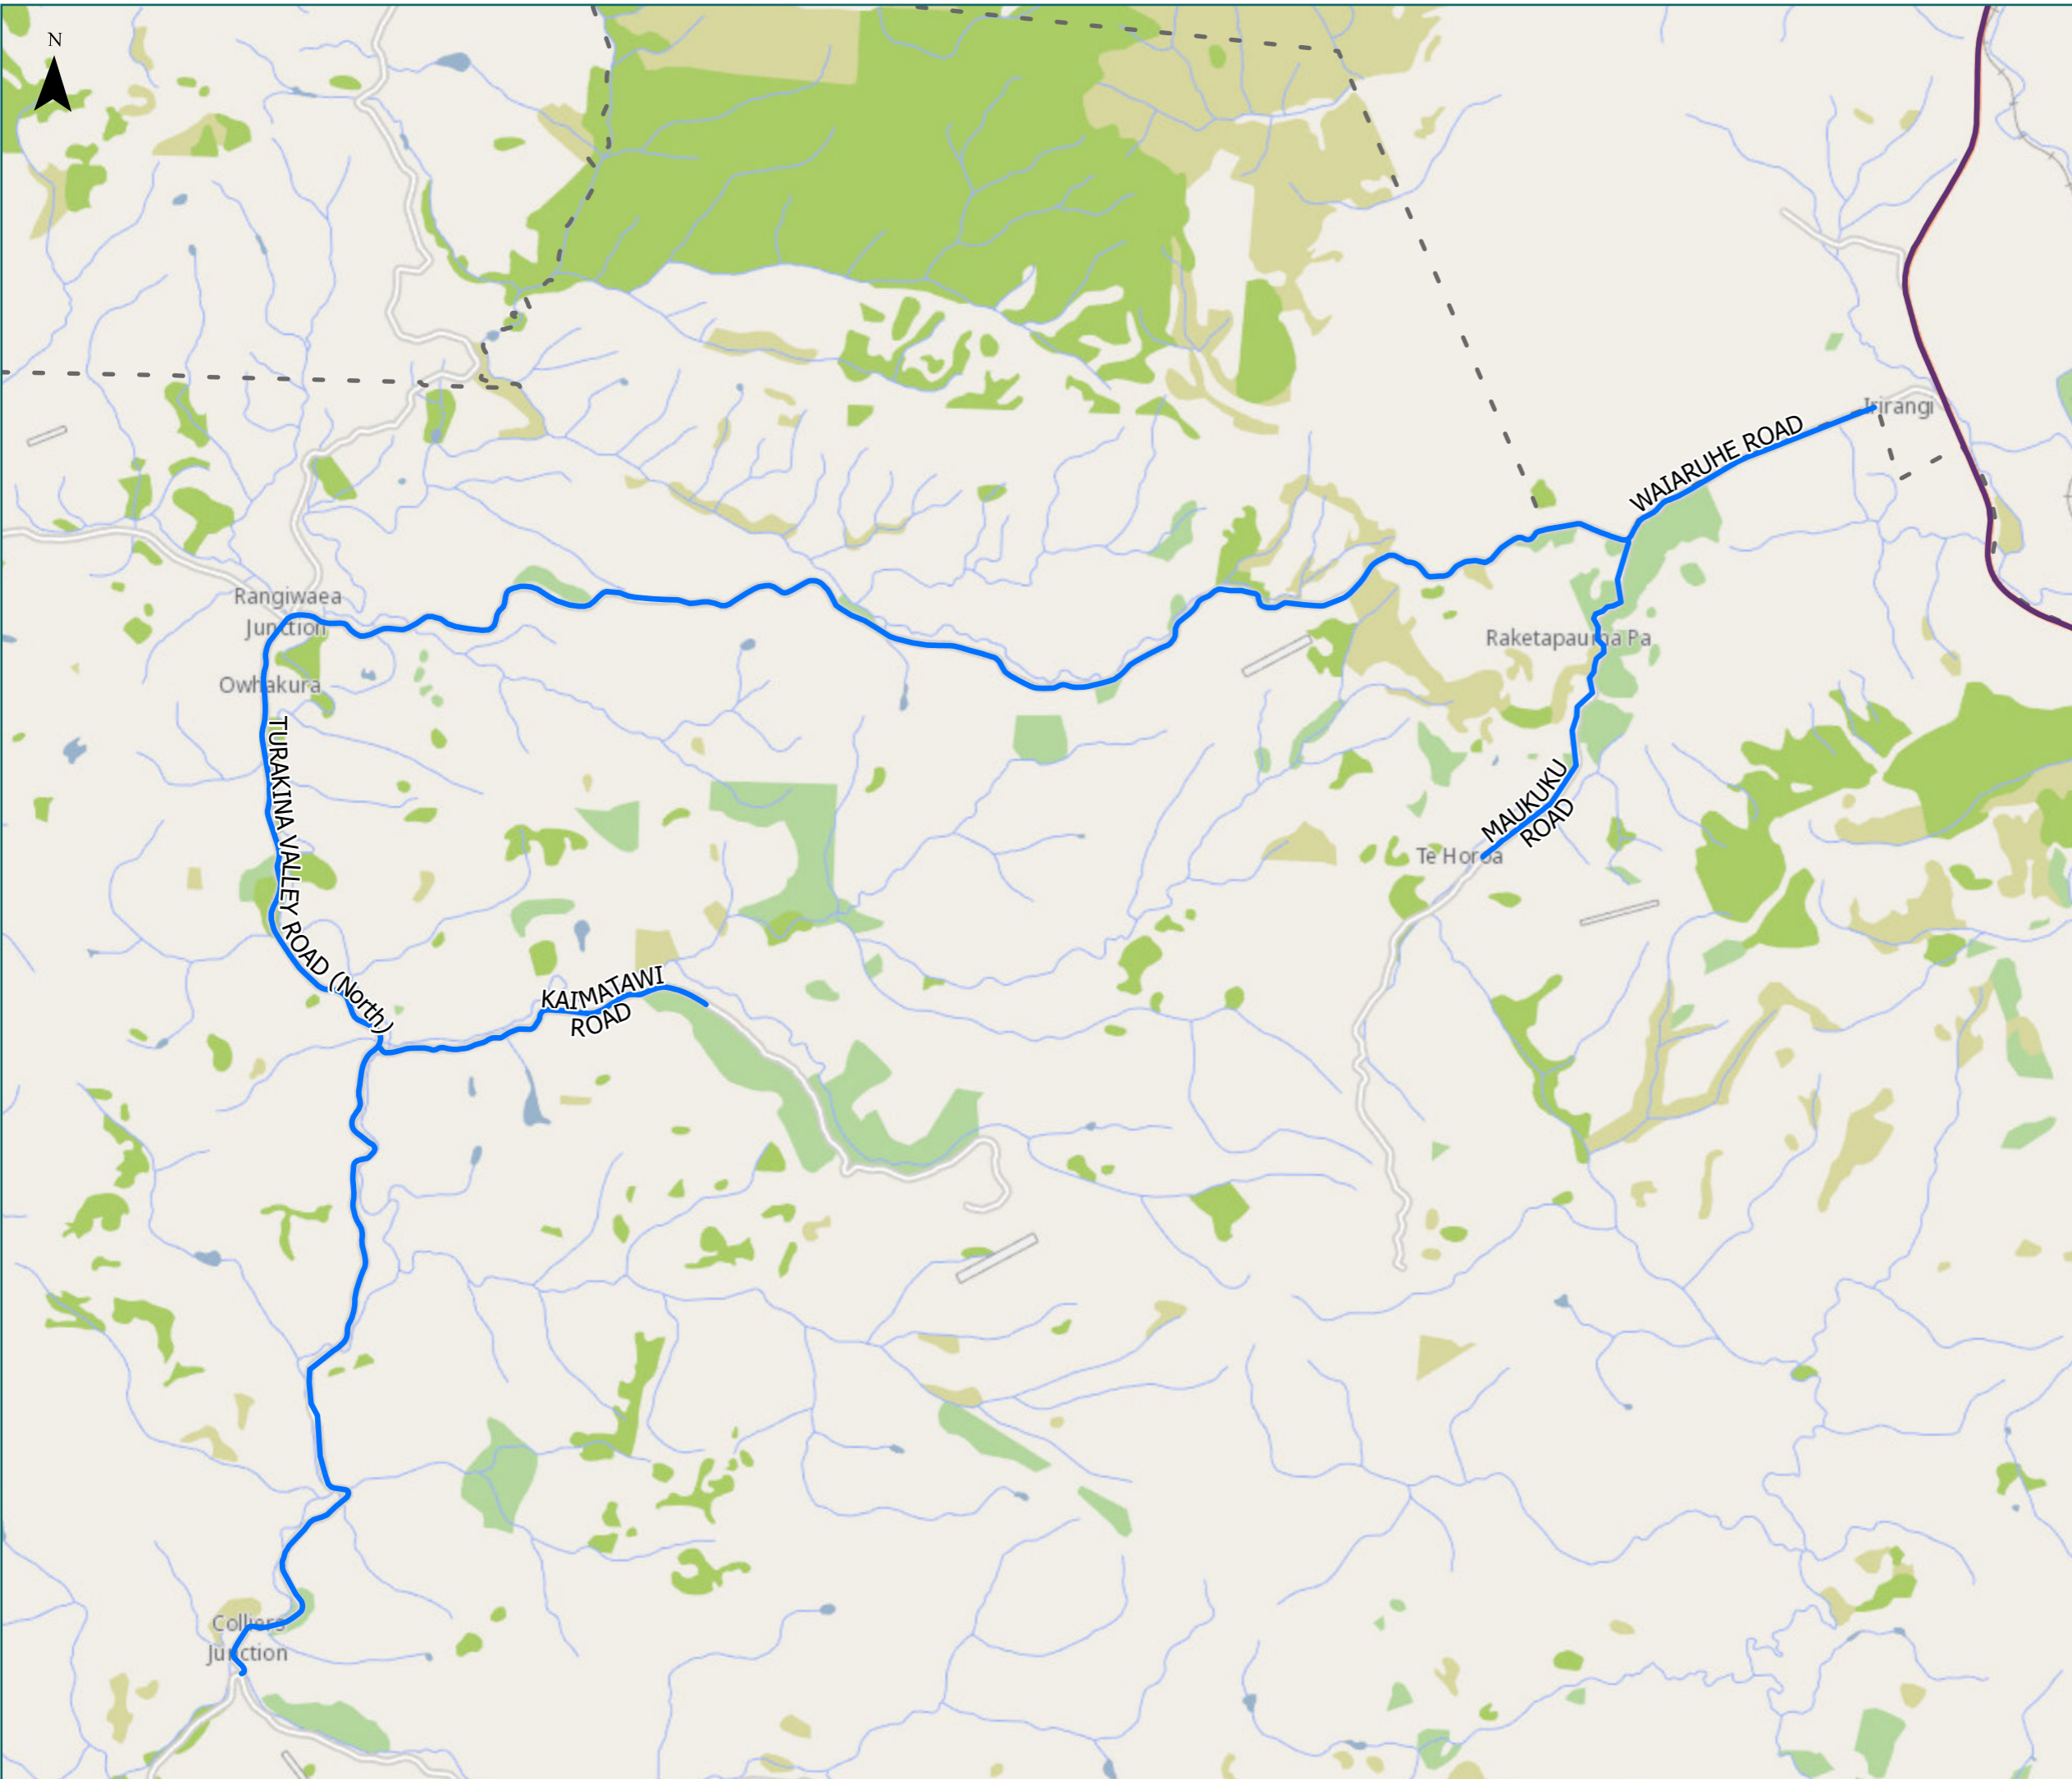

#### Legend

- High Productivity Motor Vehicle (HPMV) Routes
- Local Road
- Full High Productivity Motor Vehicle Routes (SH)
- State Highway
- Territorial Authority Boundary

Deprecated Basemap – Eagle Technology, Land Information New Zealand, OpenStreetMap Contributors, Kiwi rail