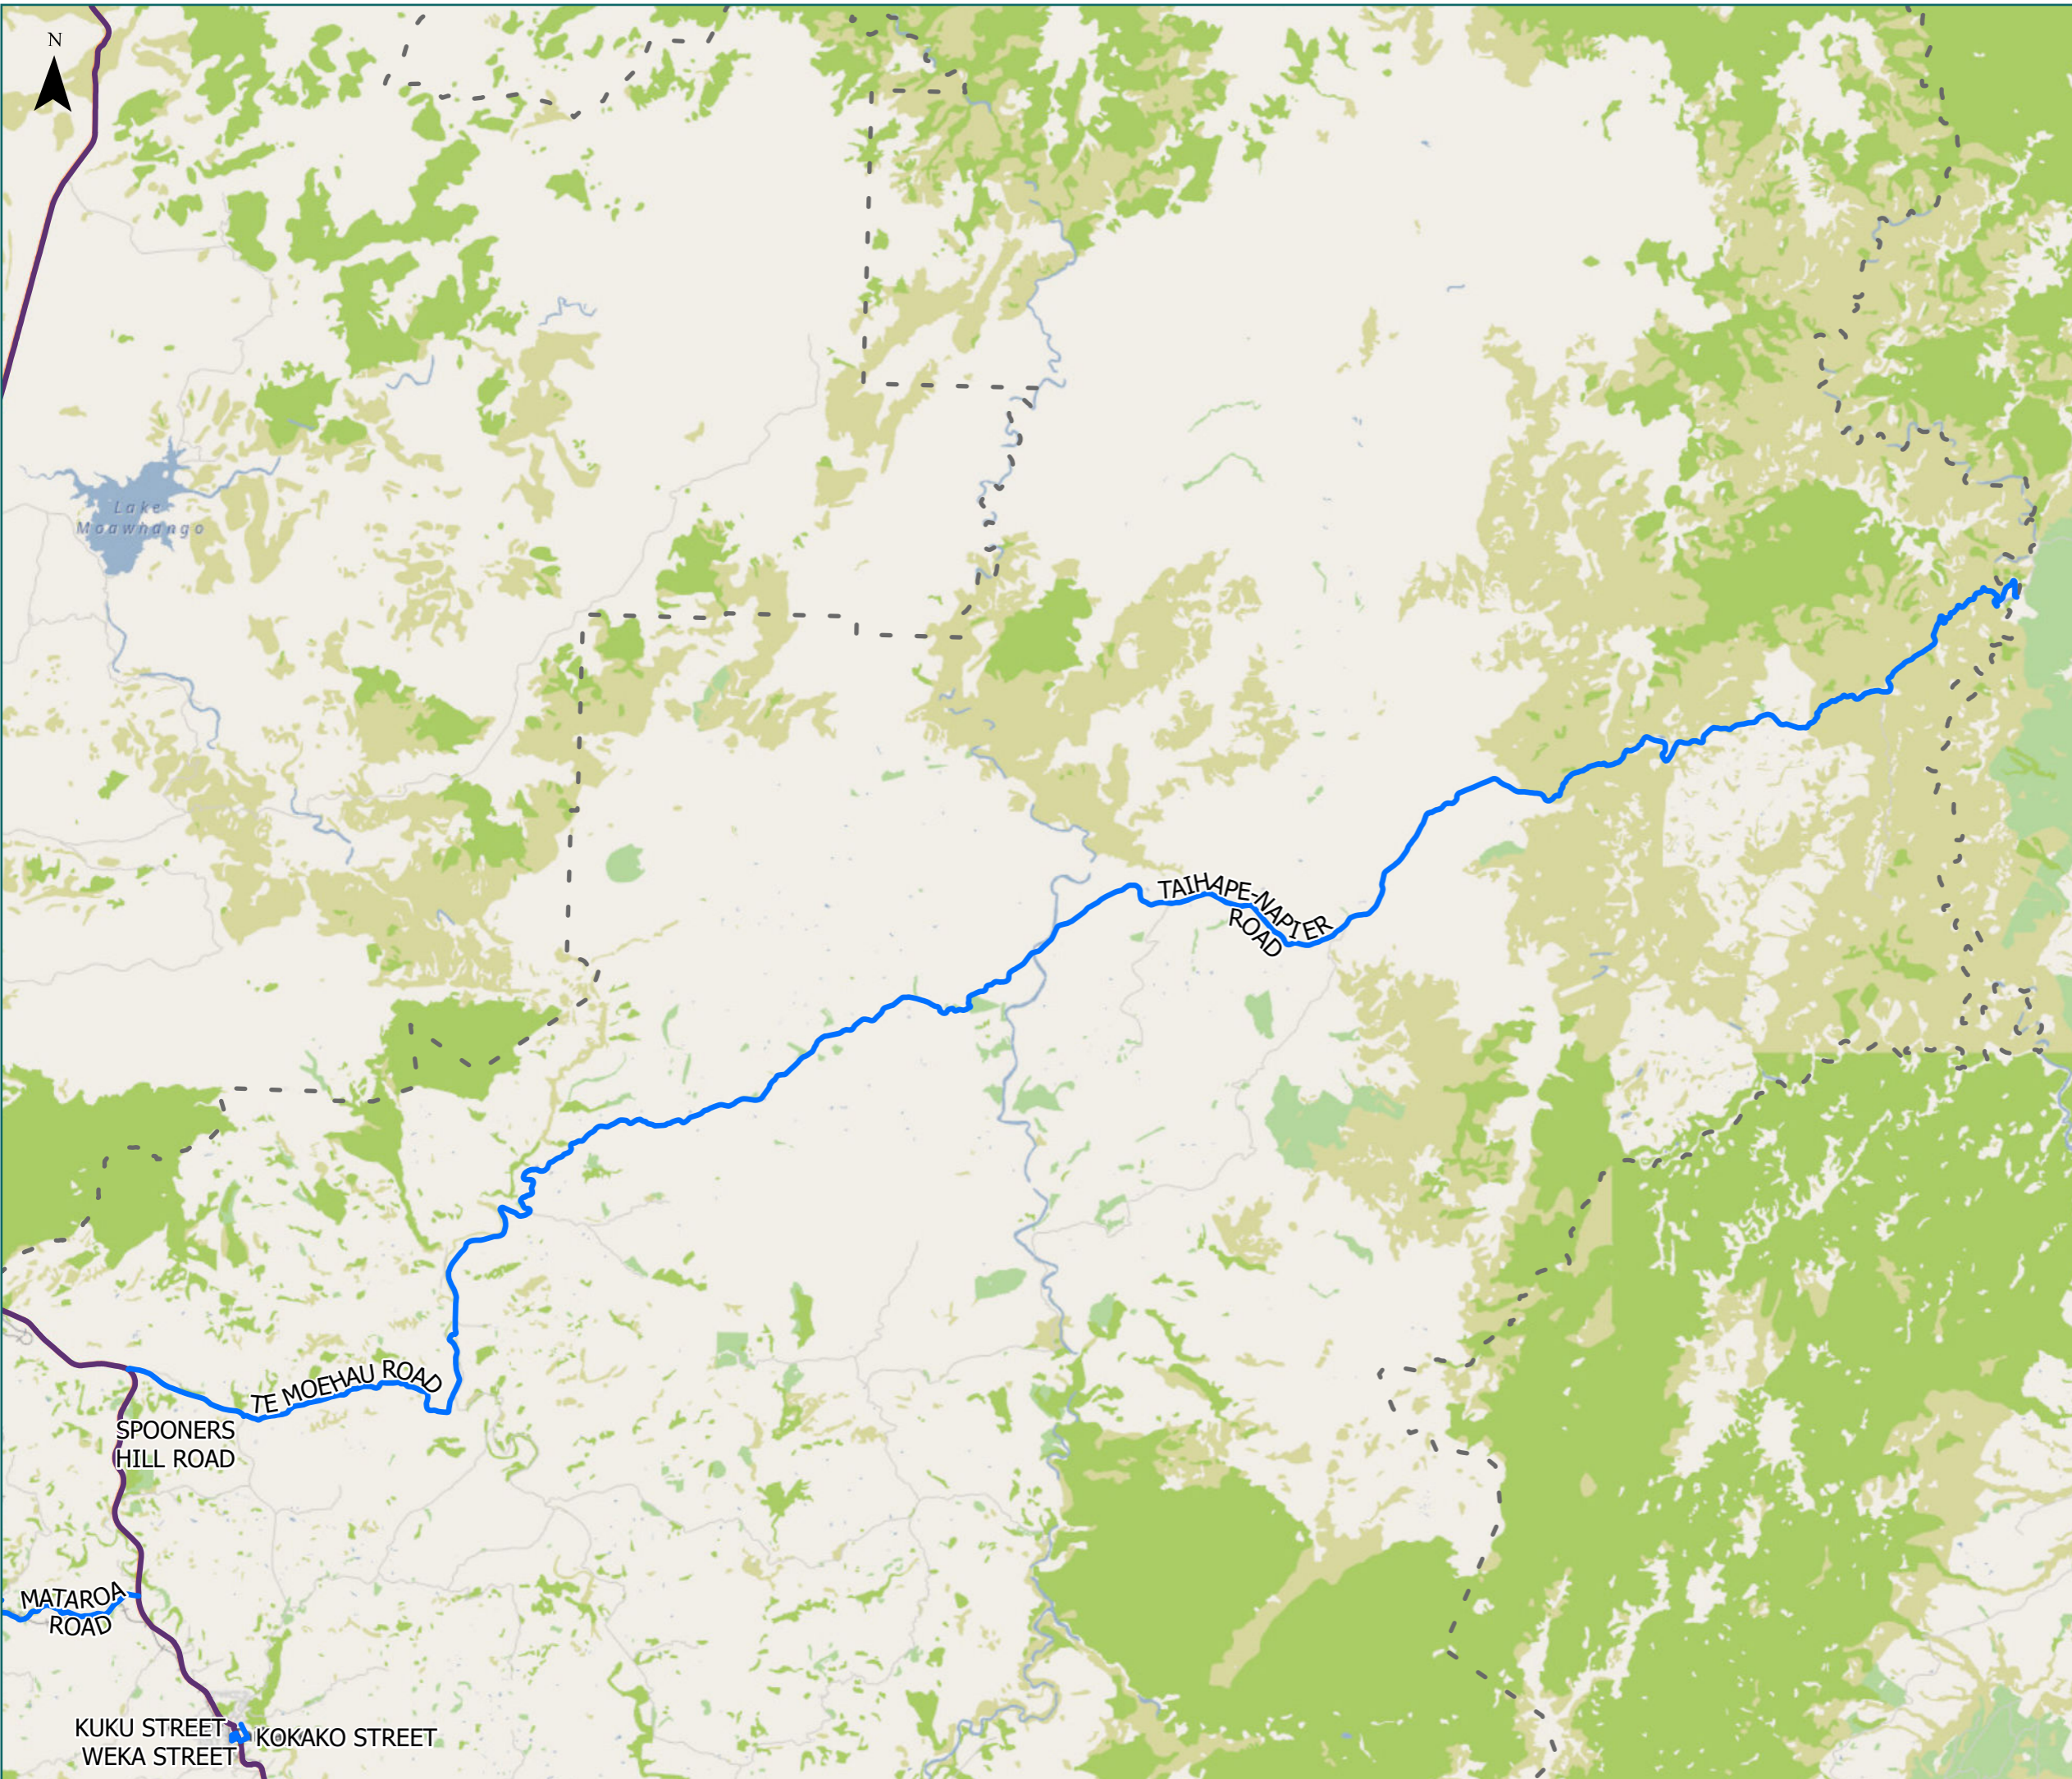

RCA Pre-approved HPMV Routes

Rangitikei District

East Patch

1. Legend
2. Local Road
   - State Highway
   - Territorial Authority Boundary

Road/Street Name	Road/Street Extent
KOKAKO STREET	from Weka st to saleyards
KUKU STREET	from SH1 to Robin St
MATAROA ROAD	from SH1 to Ruanui Rd
ROBIN STREET	from Kuku St to Tui St
SPOONERS HILL ROAD	from SH1N to Te Moehau Rd
TAIHAPE-NAPIER ROAD	from Te Moehau Rd to Hastings District Council Boundary
TE MOEHAU ROAD	from Spooners Hill Rd to Taihape Napier Rd
TIHOI STREET	from Ruanui Rd to Kakariki Rd
TUI STREET	from Robin St to SH1
WEKA STREET	from SH1 to Kokako St

* For the list of roads please refer to the index table in the end of the document.