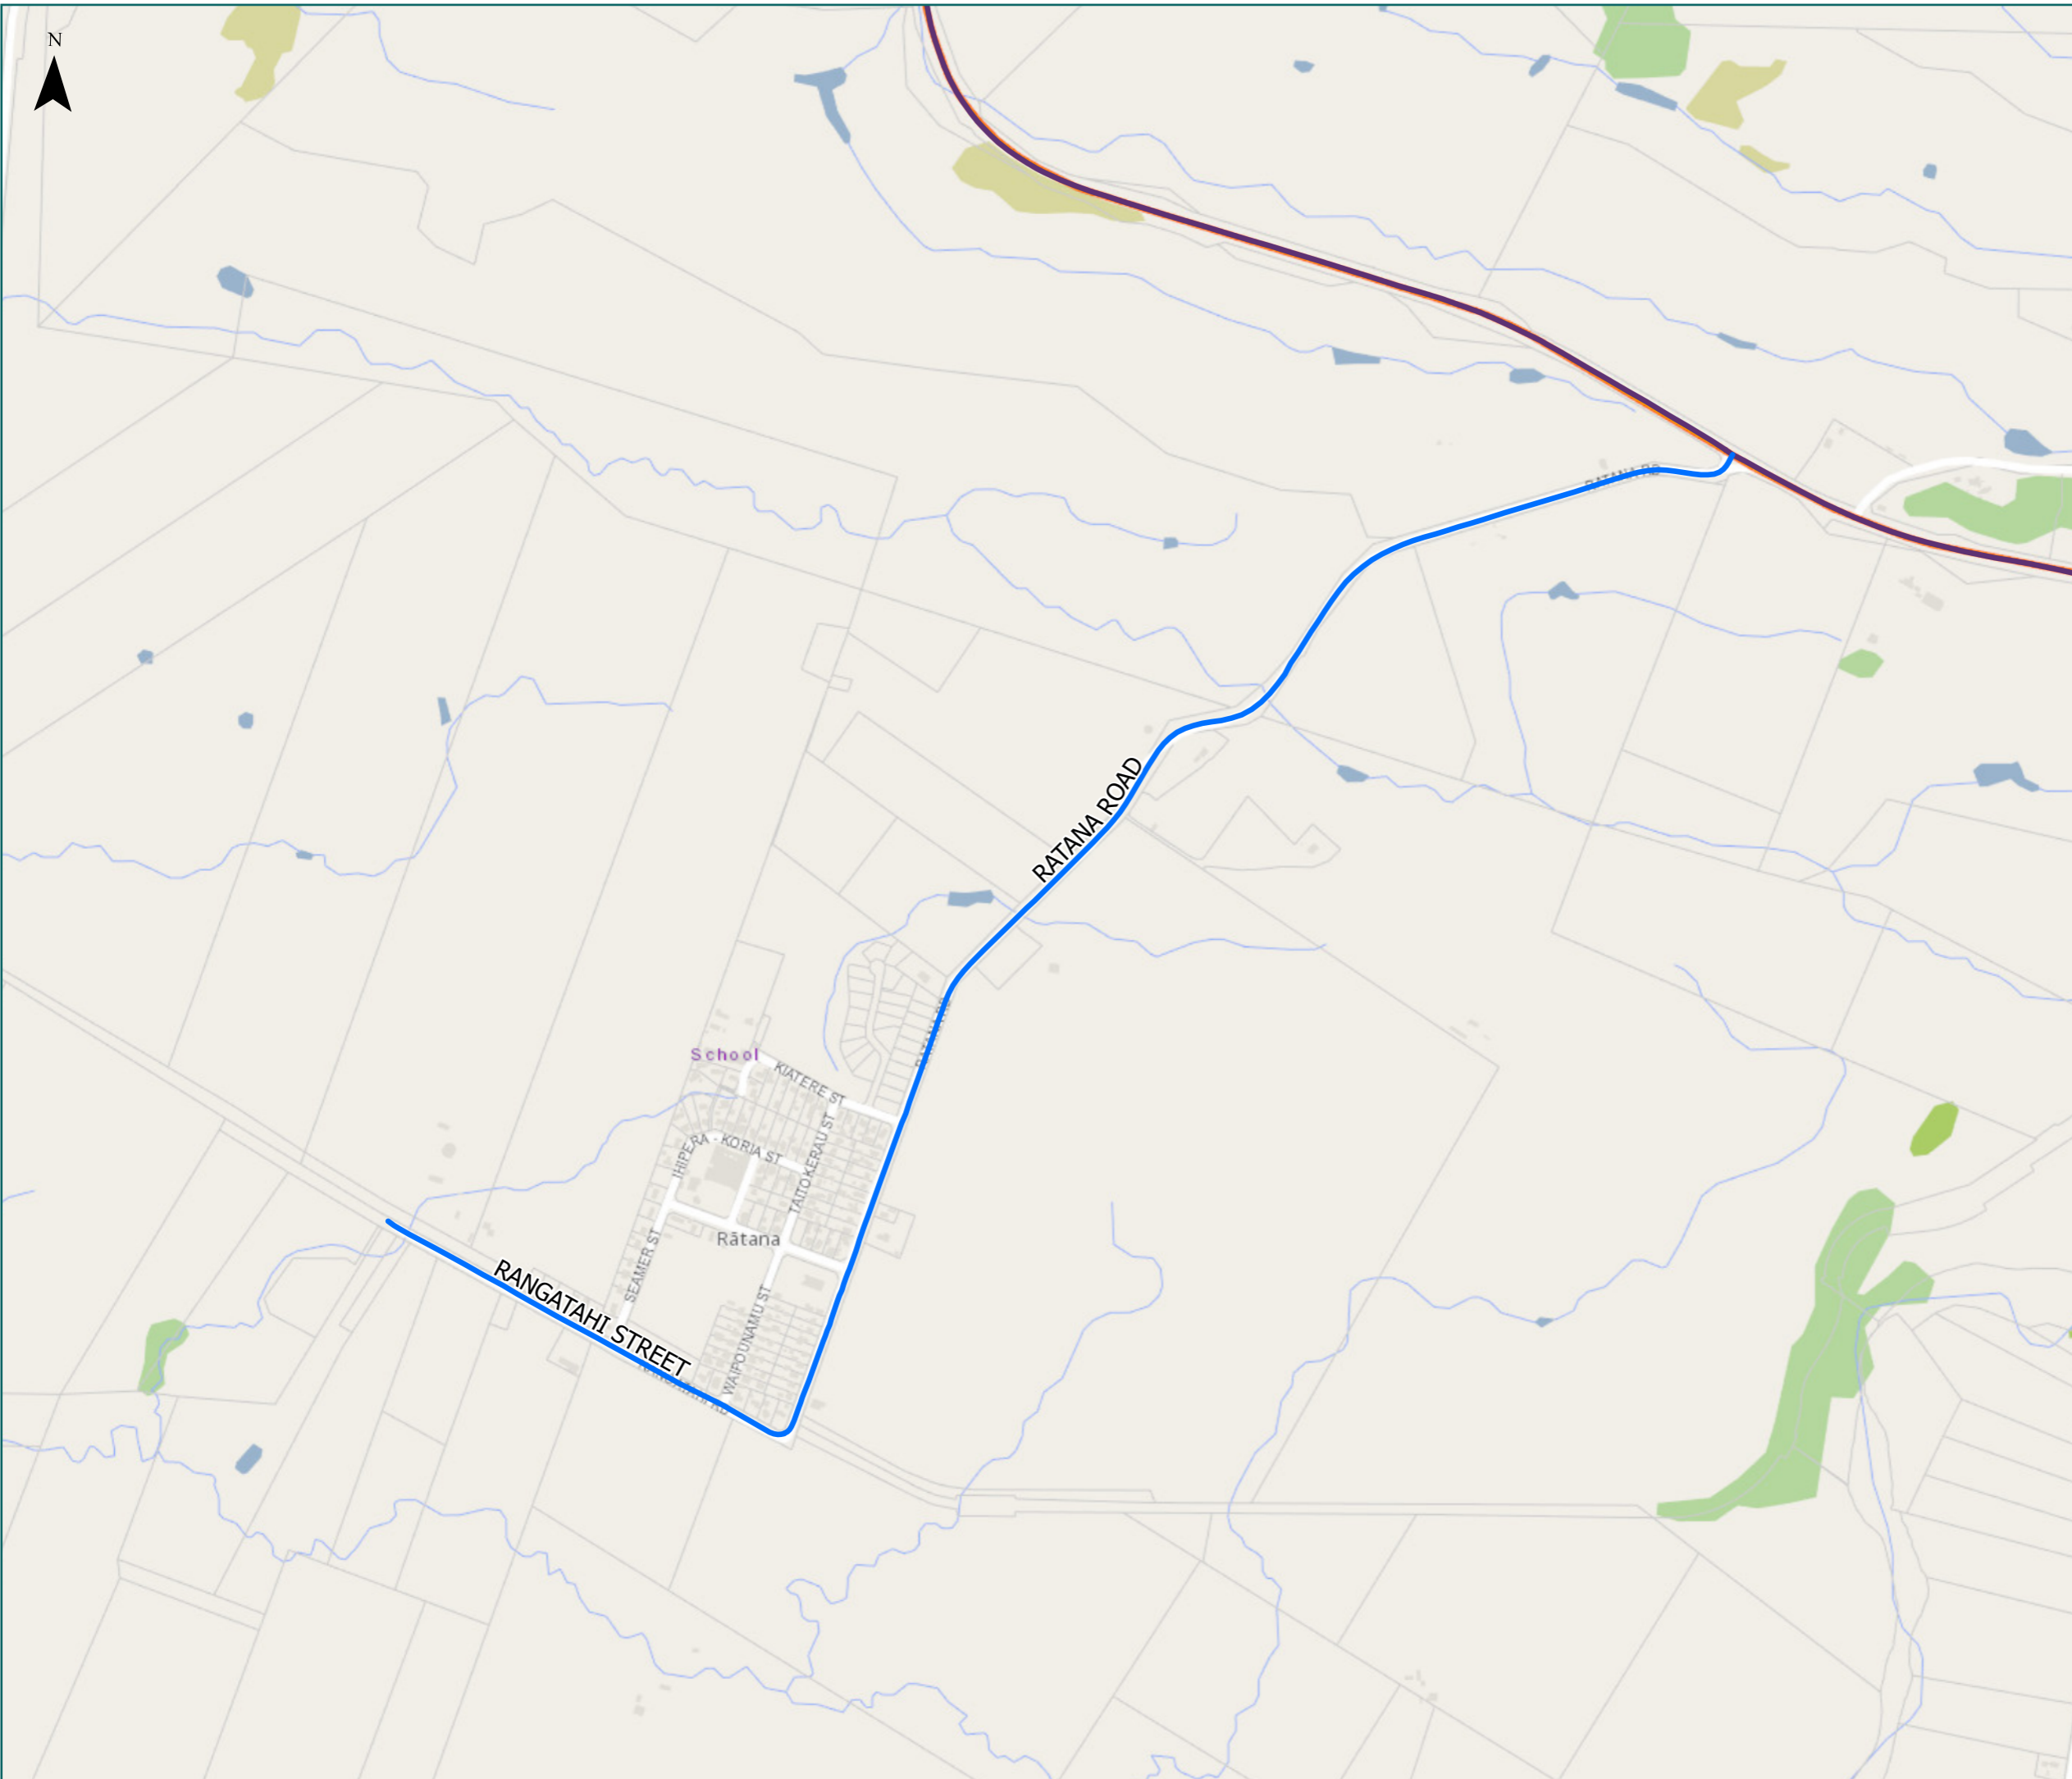

RCA Pre-approved HPMV Routes

Rangitikei District

Ratana

1. Legend
2. Local Road
   - State Highway
   - Territorial Authority Boundary

Road/Street Name	Road/Street Extent
RANGATAHI STREET	Full length
RATANA ROAD	Full length

* For the list of roads please refer to the index table in the end of the document.