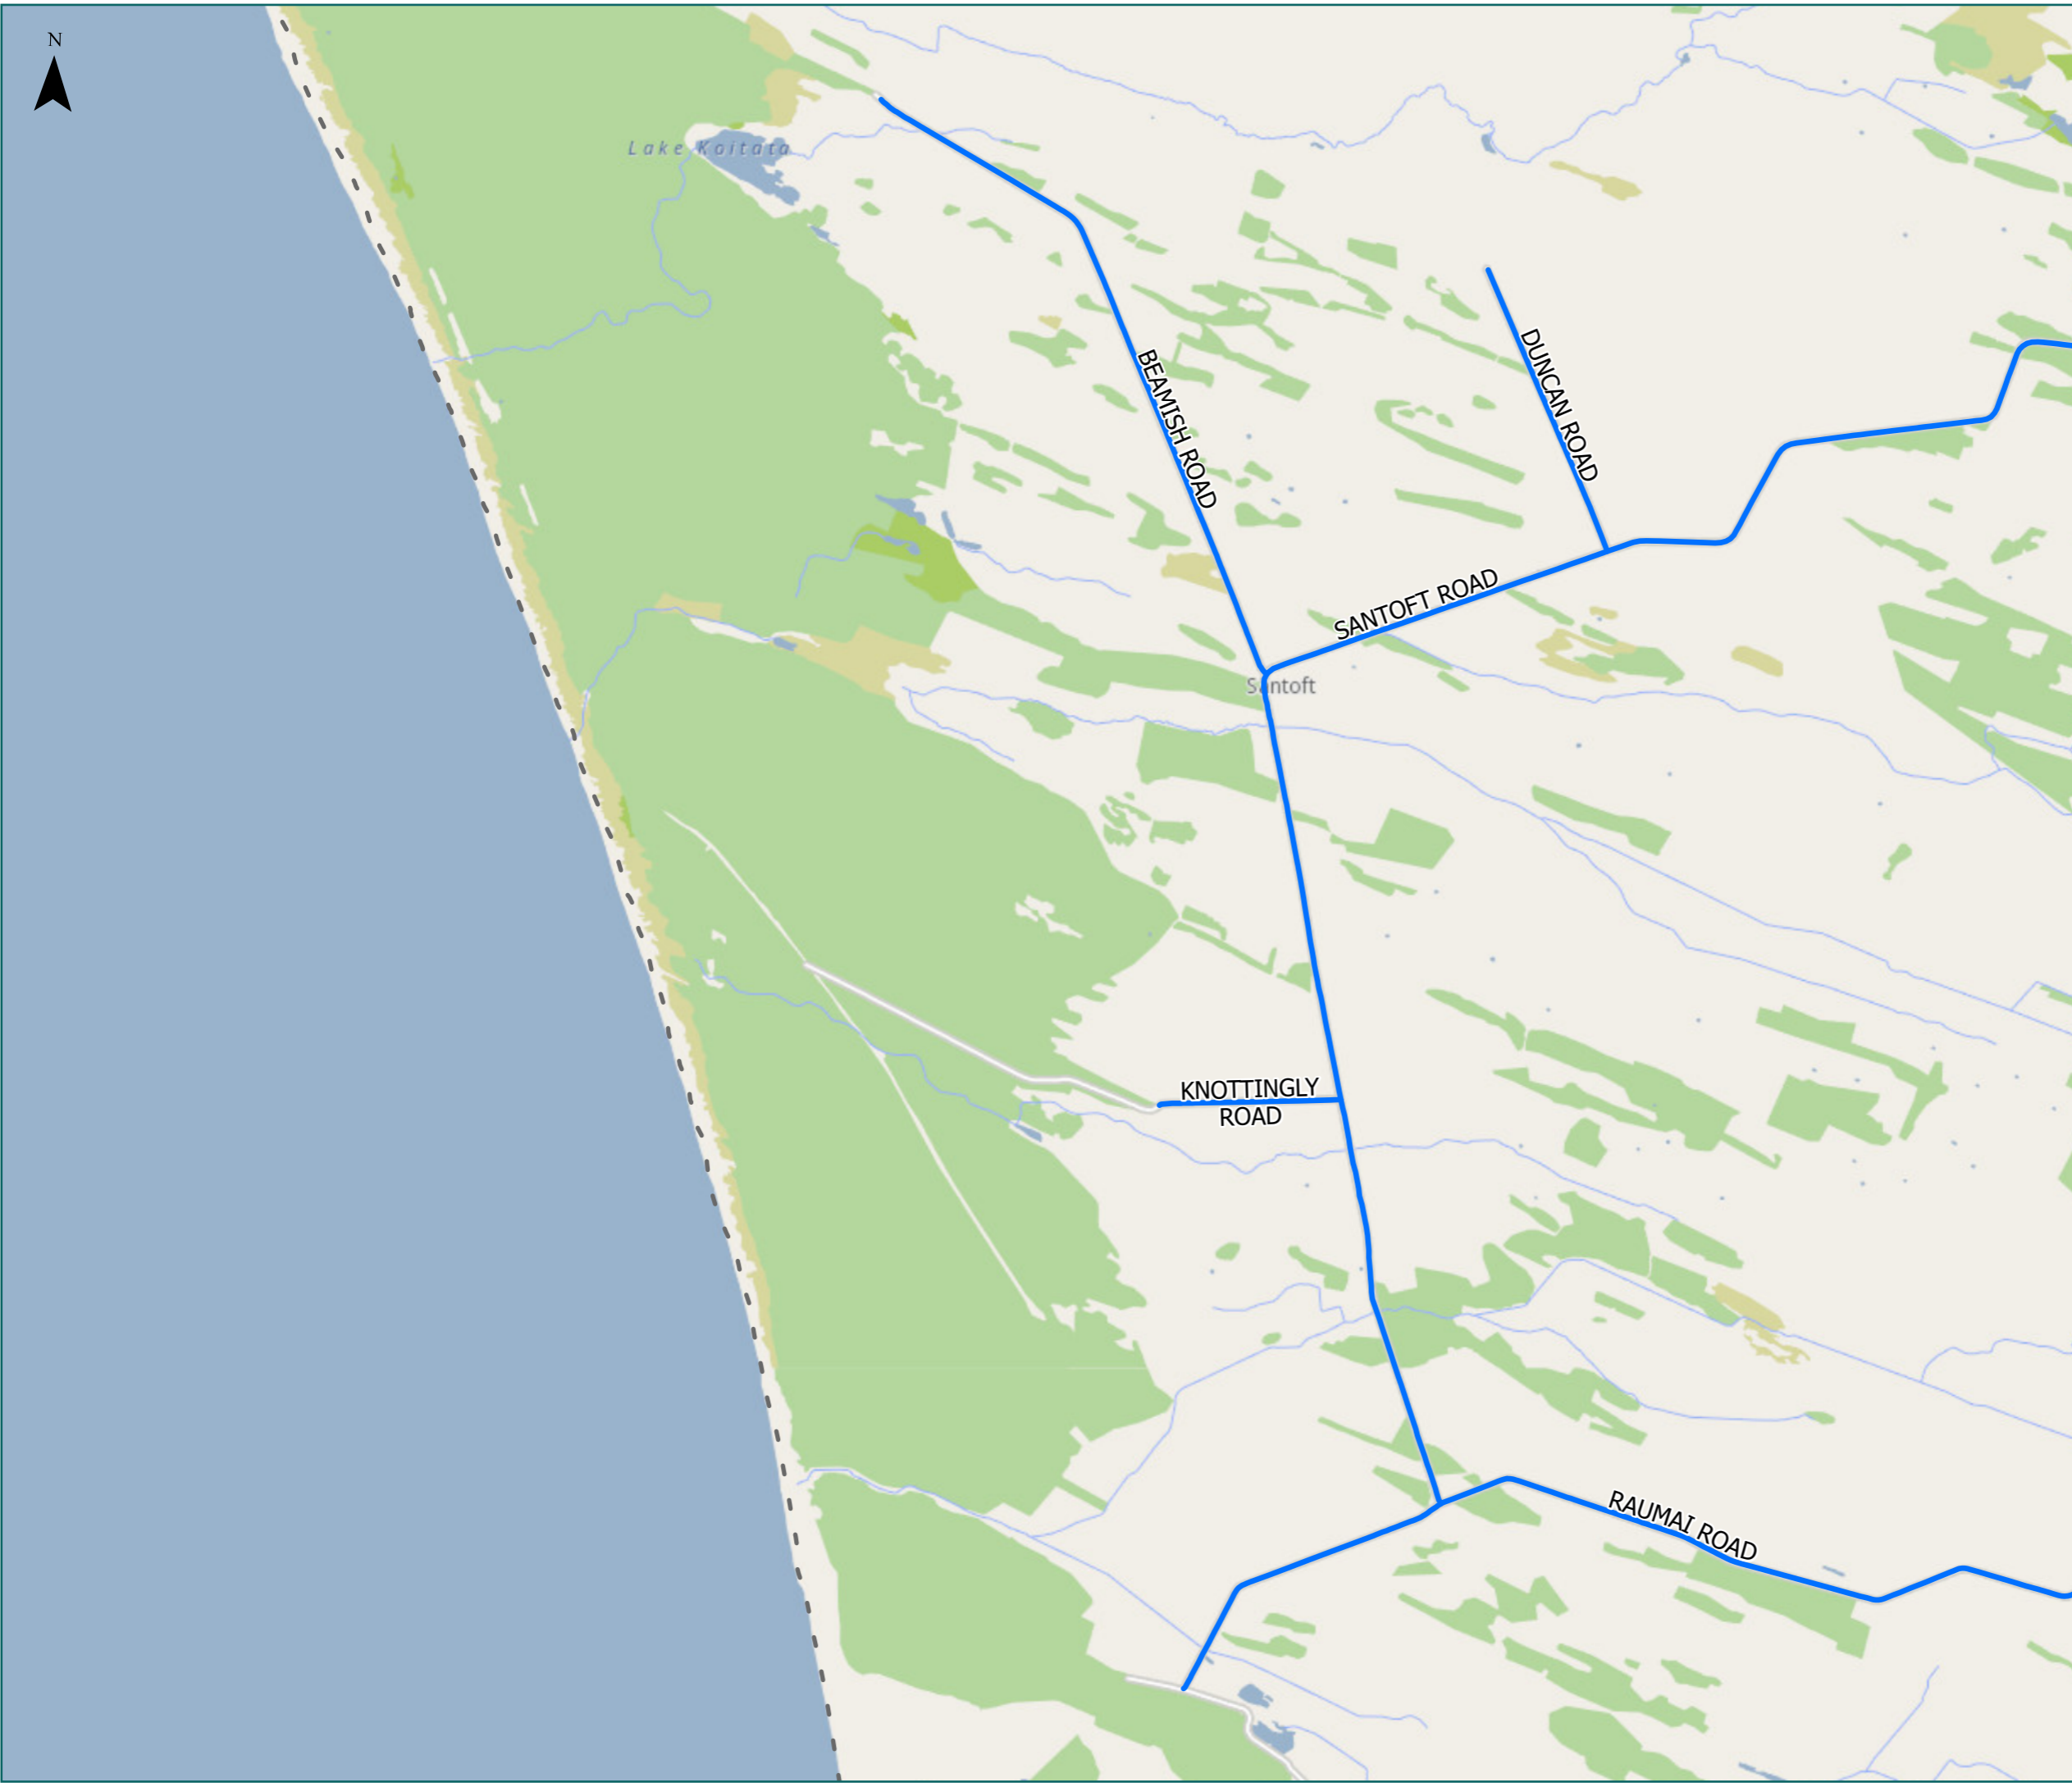

RCA Pre-approved HPMV Routes Rangitikei District Santoft

Legend

- Local Road
- Territorial Authority
- Boundary

Road/Street Name	Road/Street Extent
BEAMISH ROAD	Full length
DUNCAN ROAD	Full length
KNOTTINGLY ROAD	Full length
RAUMAI ROAD	Full length
SANTOFT ROAD	Full length