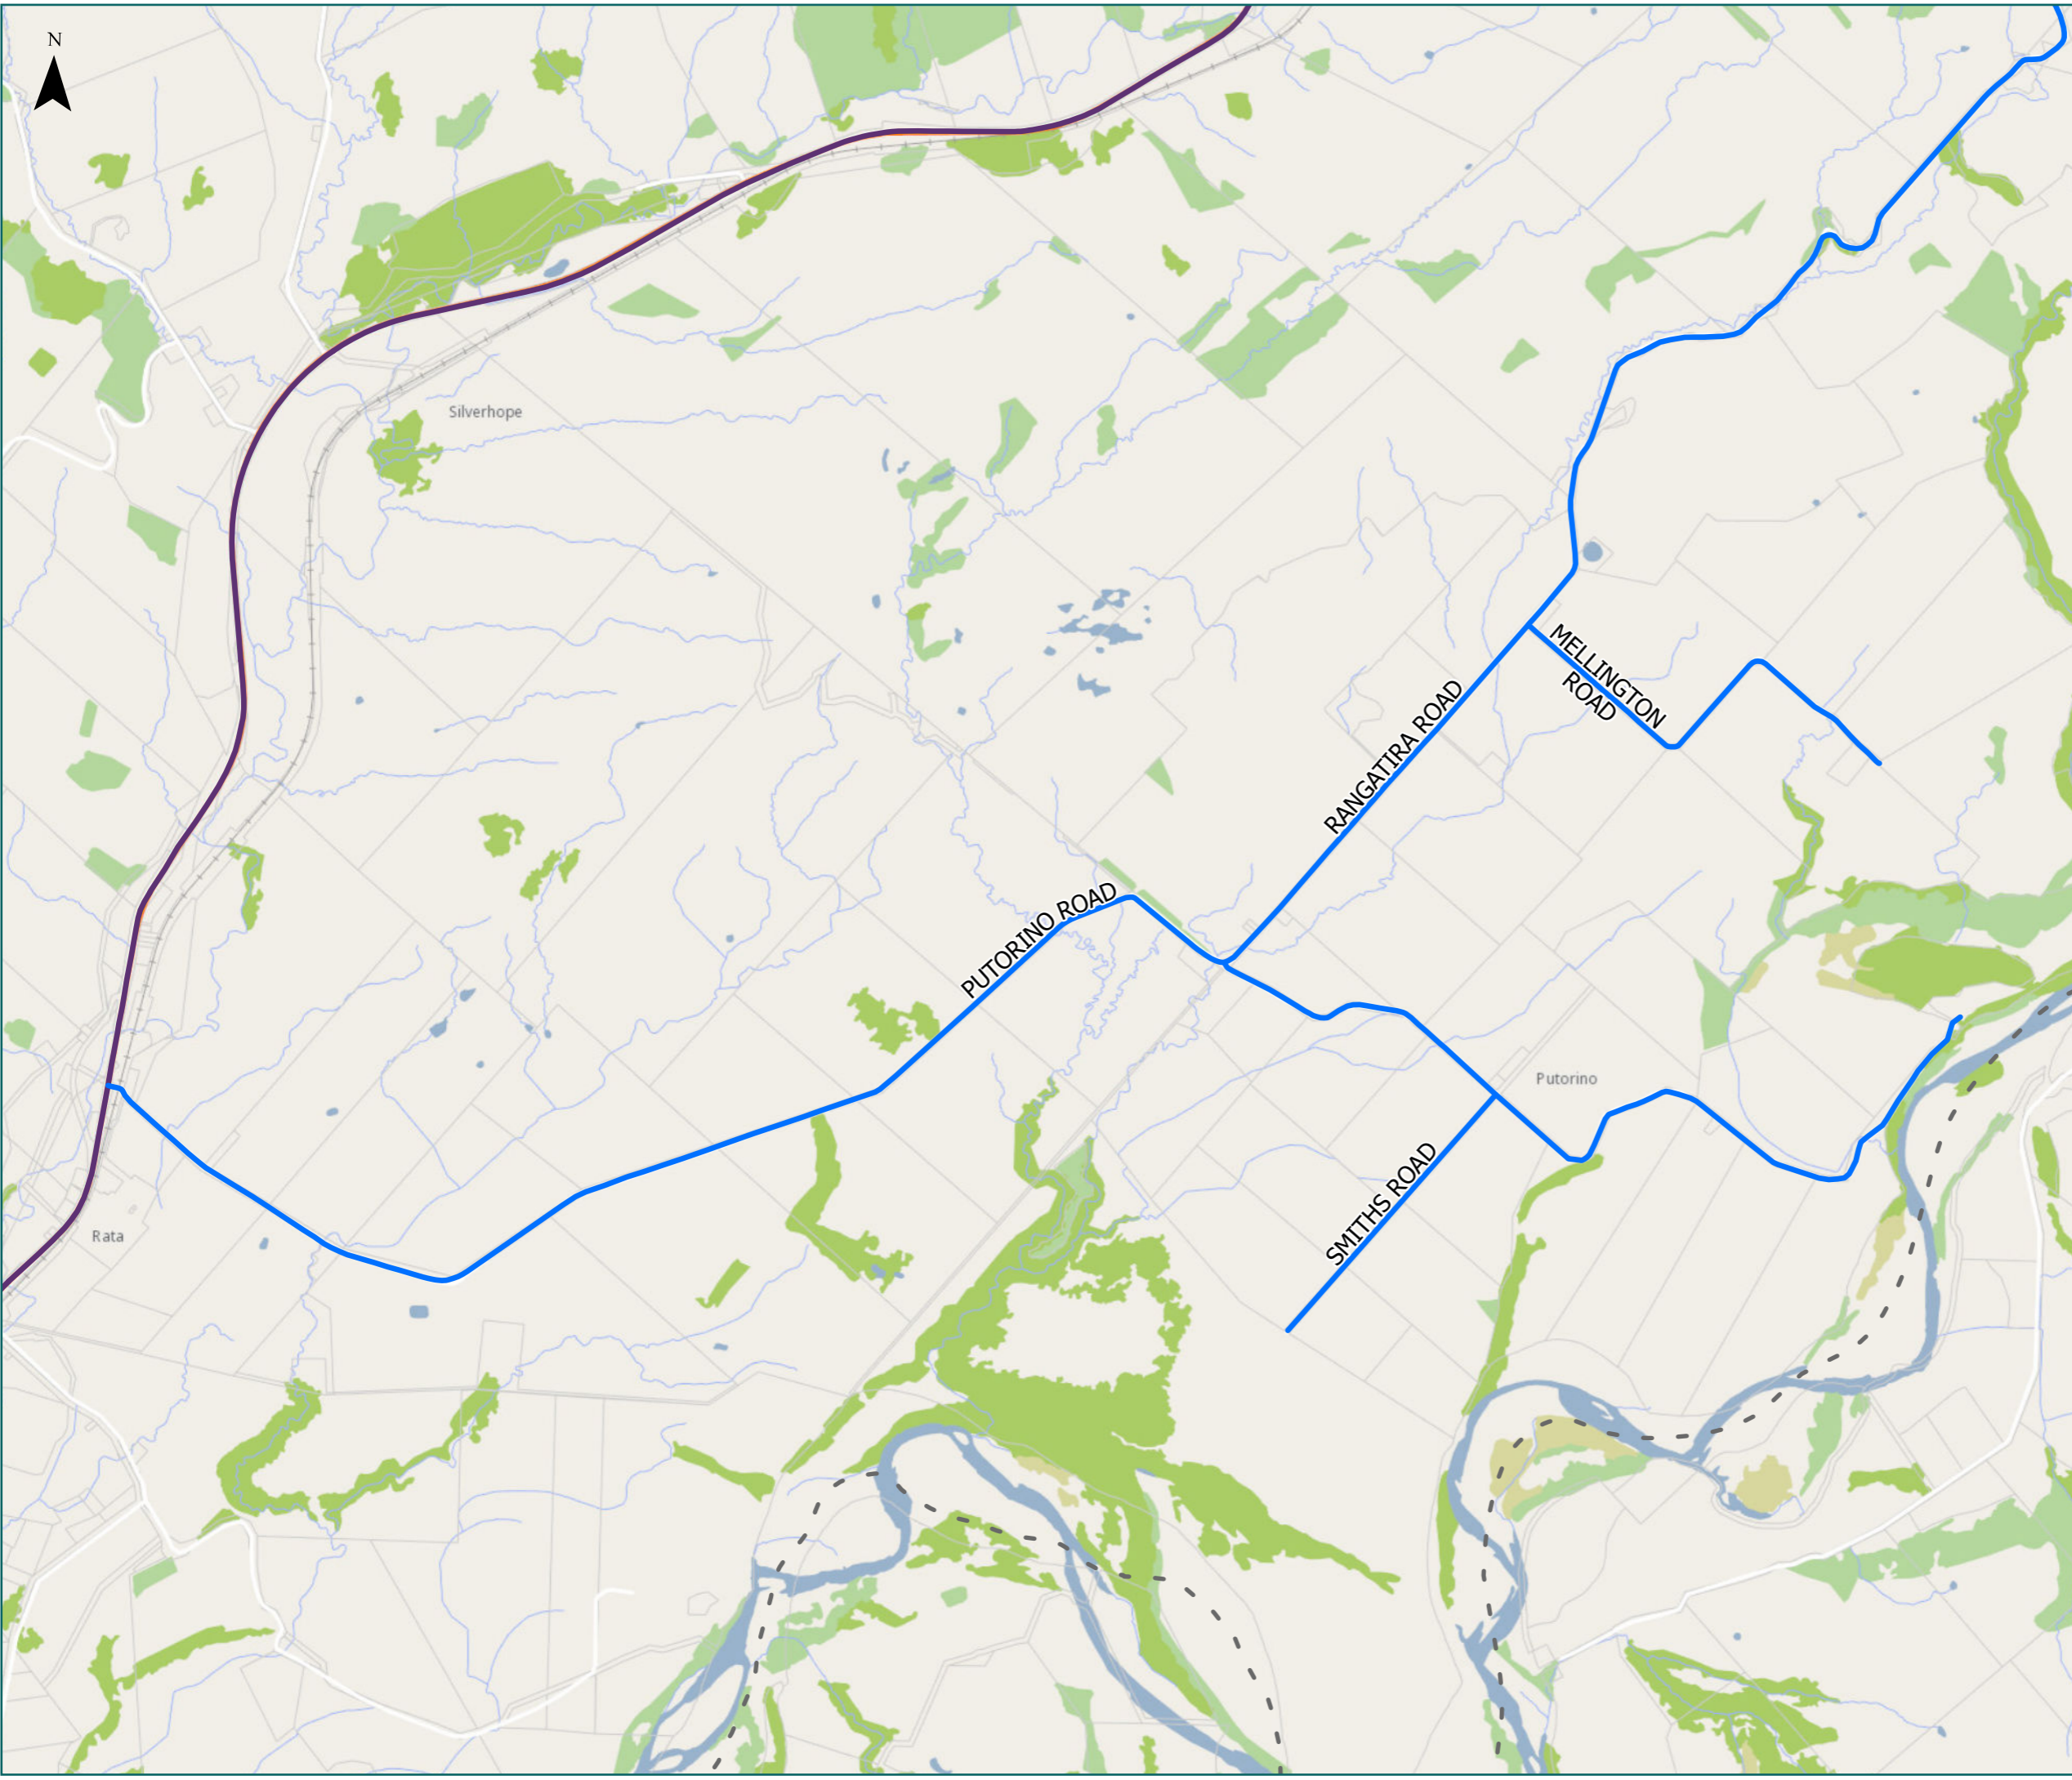

RCA Pre-approved HPMV Routes

Rangitikei District

Putorino

Legend

- Local Road
- State Highway
- Territorial Authority Boundary

Road/Street Name	Road/Street Extent
MELLINGTON ROAD	Full length
PUTORINO ROAD	from SH1 to No. 814 Putorino Rd (Rata)
RANGATIRA ROAD	from High St to Putorino Rd
SMITHS ROAD	Full length

* For the list of roads please refer to the index table in the end of the document.