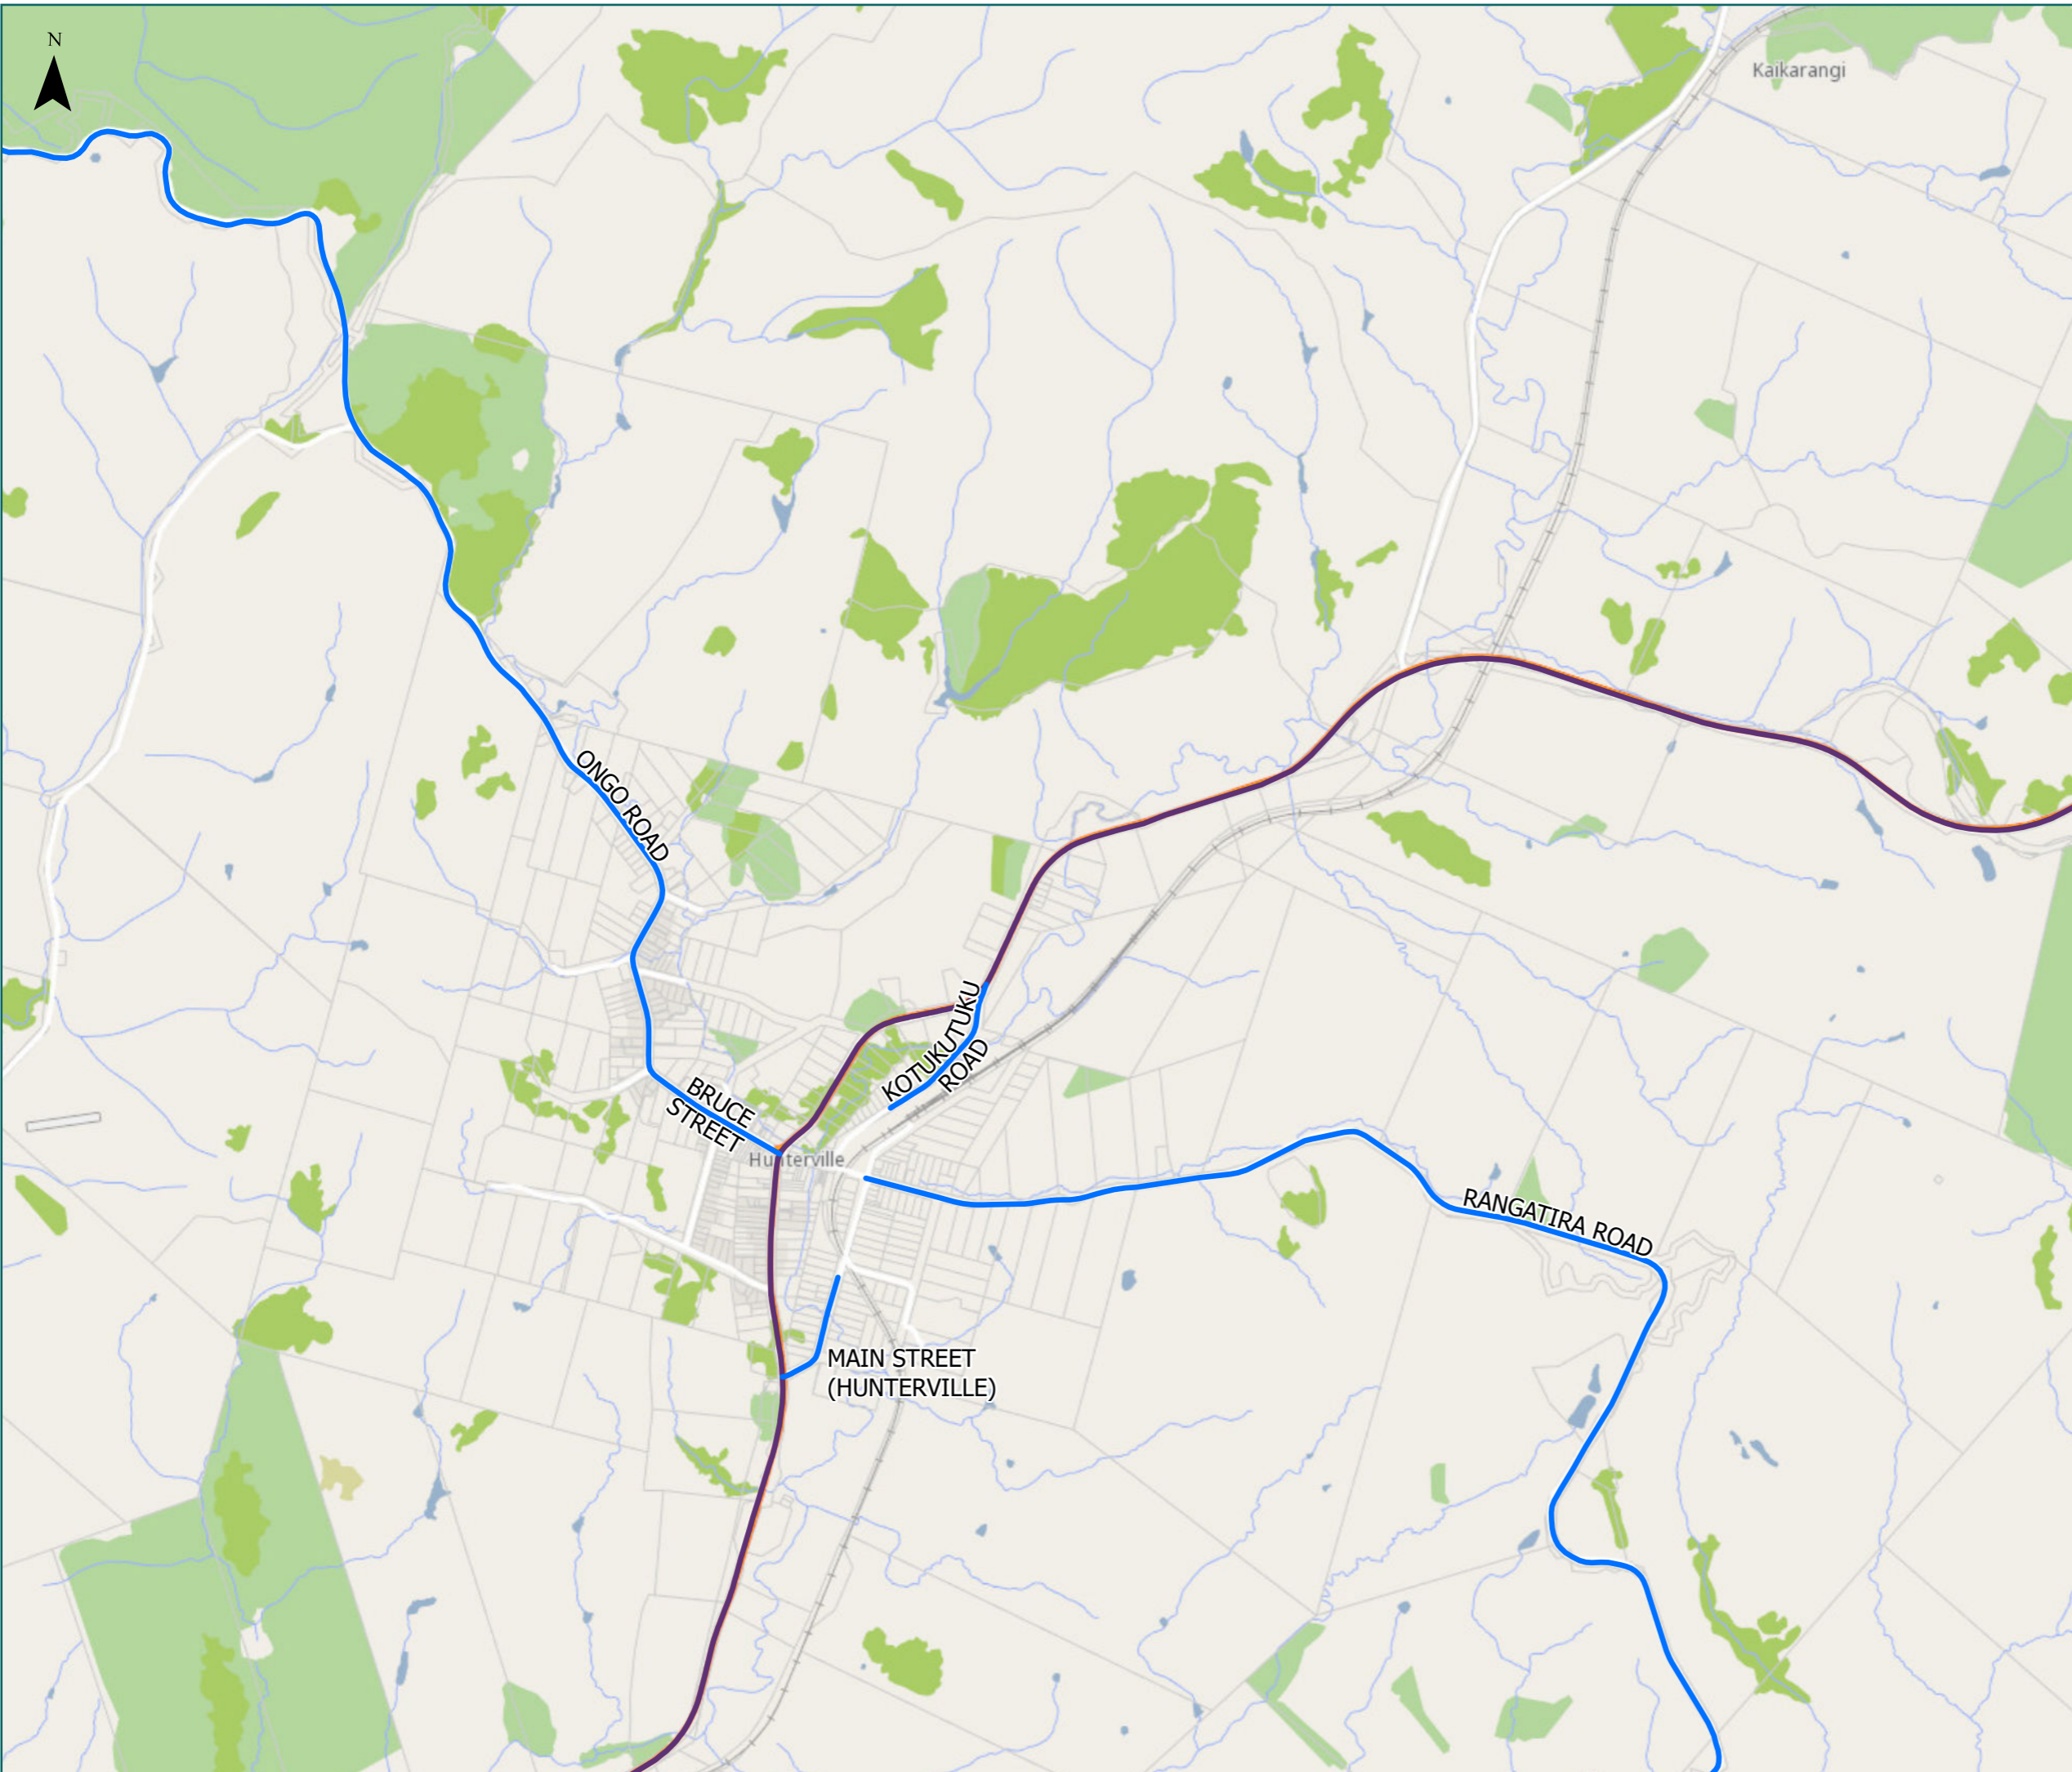

RCA Pre-approved HPMV Routes

Rangitikei District

Huntermville

Legend

- Local Road
- State Highway
- Territorial Authority Boundary

Road/Street Name	Road/Street Extent
BRUCE STREET	from SH1 to Ongo Rd
KOTUKUTUKU ROAD	from SH1 to No. 21 Kotukutuku Rd
MAIN STREET (HUNTERVILLE)	from SH1 to No. 22 Main St (access saleyards)
ONGO ROAD	from Bruce St to Turakina Valley Rd
RANGATIRA ROAD	from High St to Putorino Rd

* For the list of roads please refer to the index table in the end of the document.