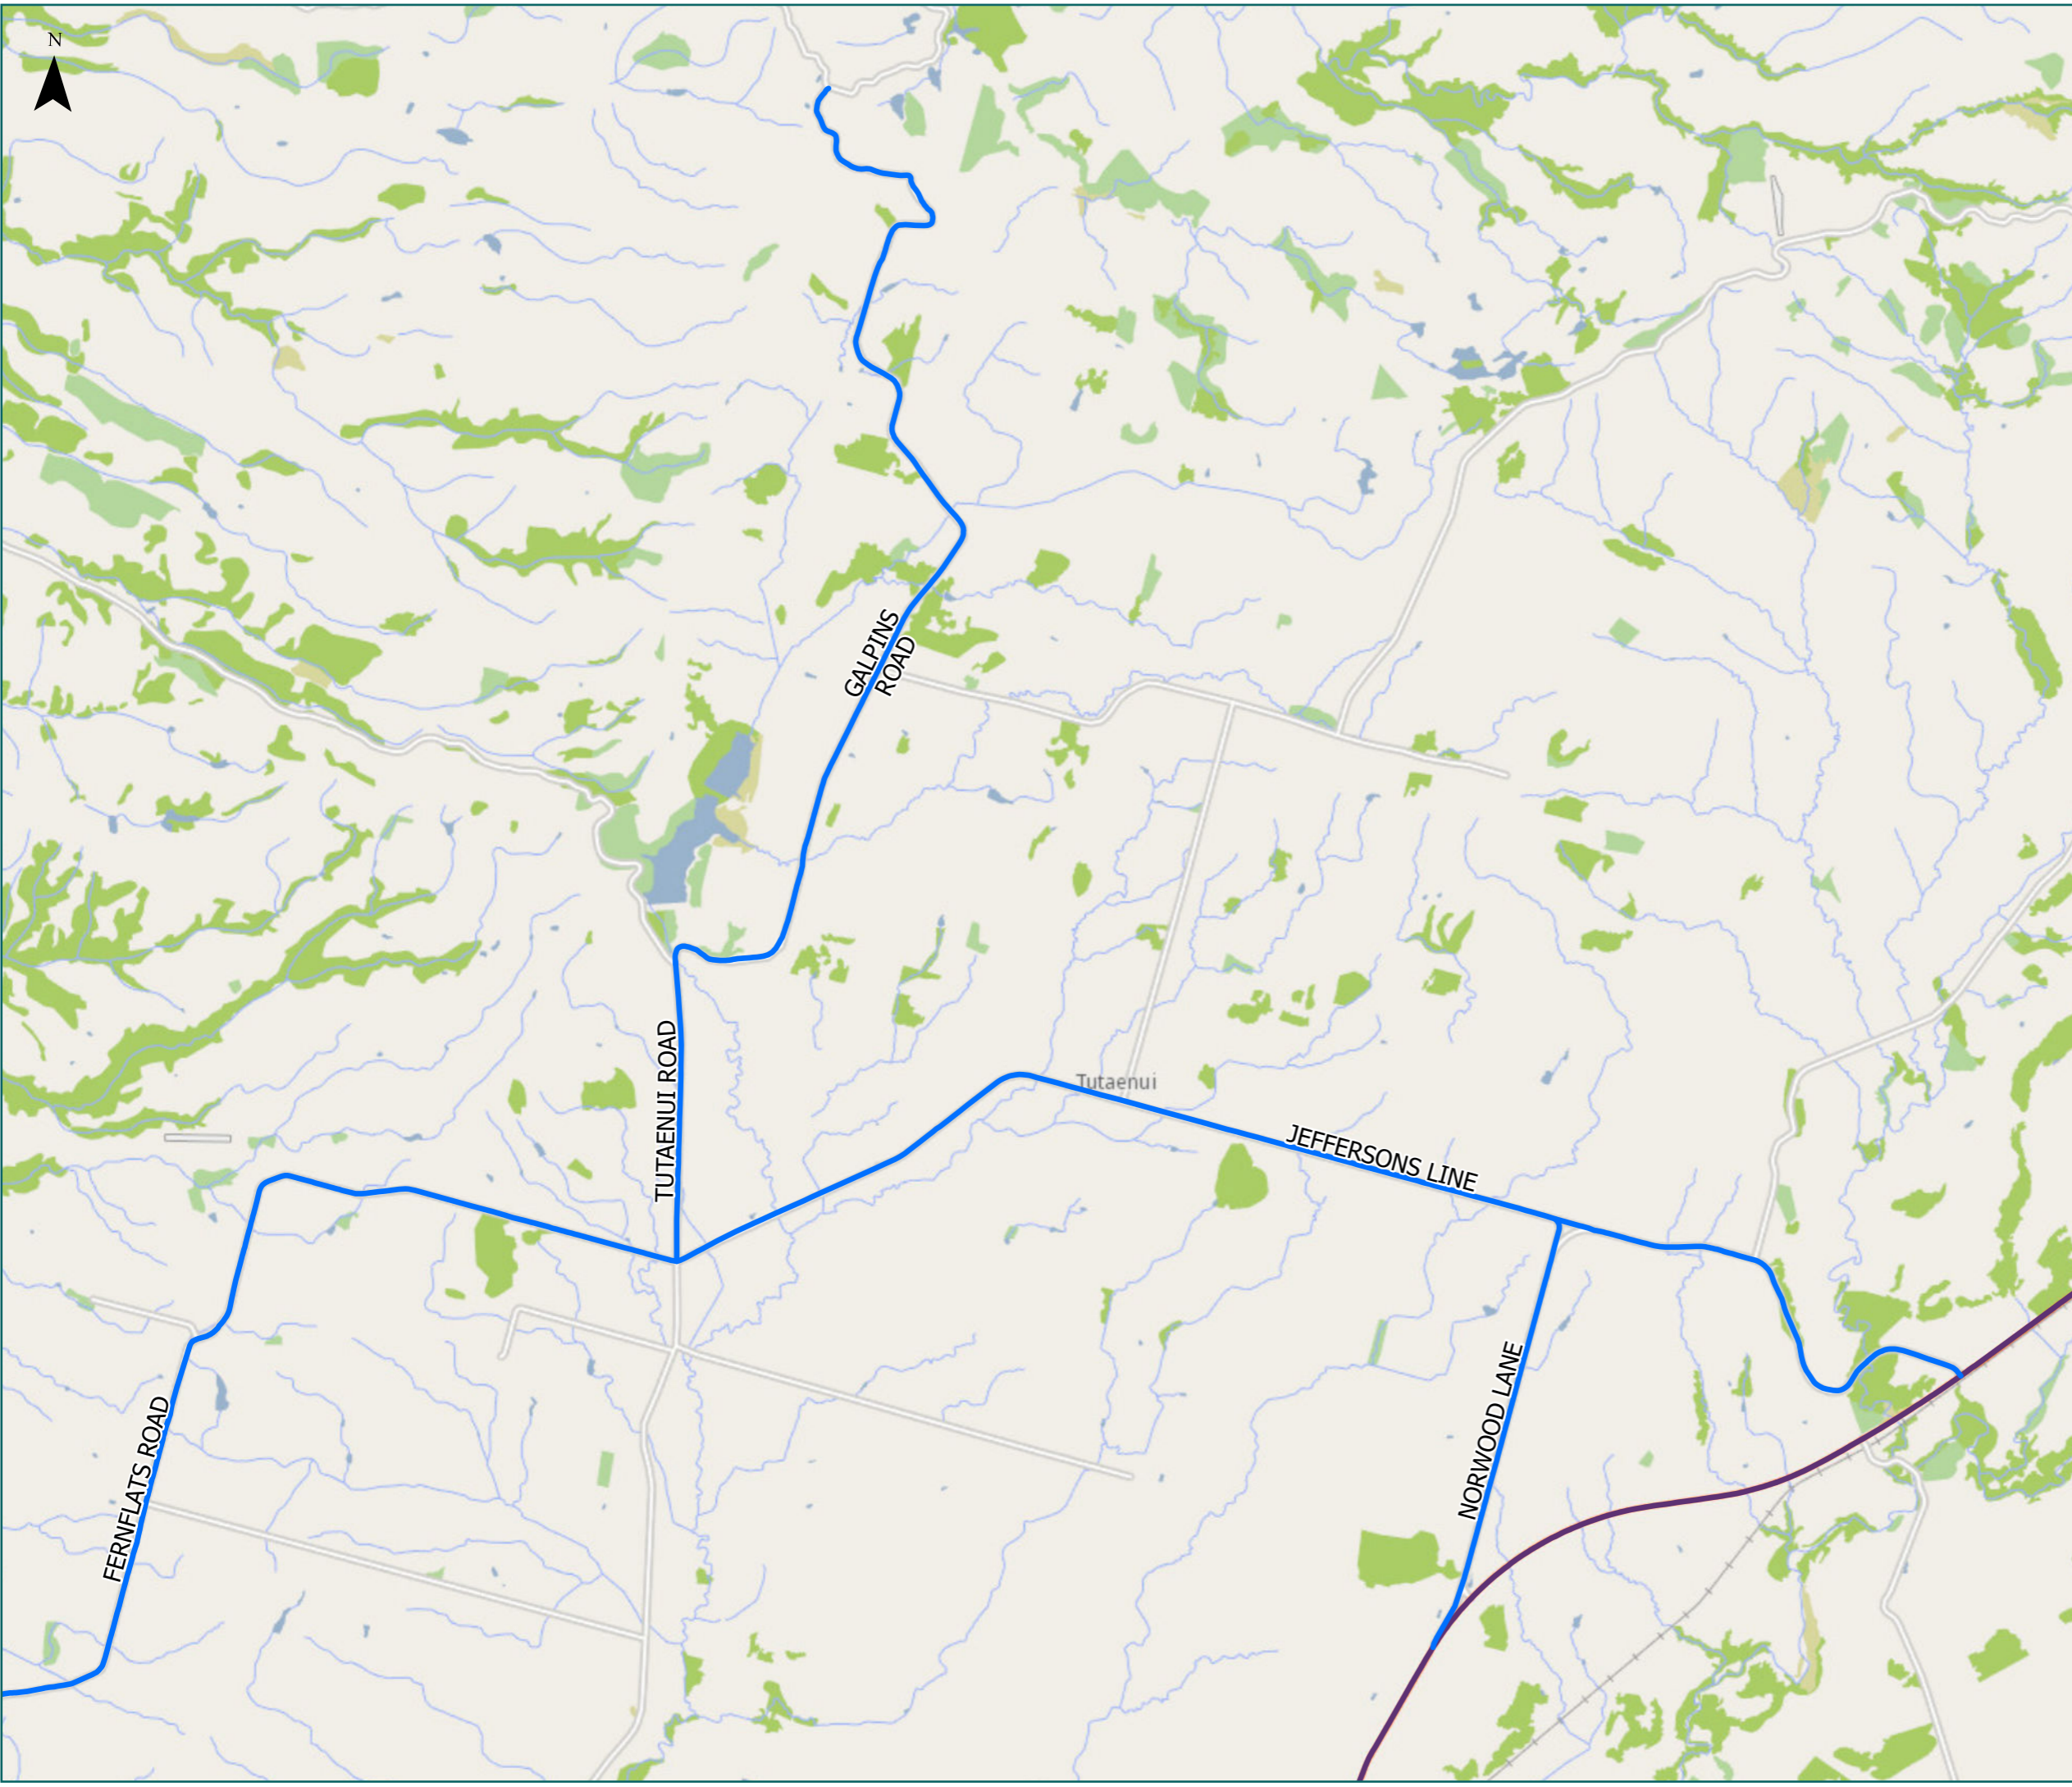

RCA Pre-approved HPMV Routes

Rangitikei District

Porewa & Tutaenui

Legend

- Local Road
- State Highway
- Territorial Authority
- Boundary

Road/Street Name	Road/Street Extent
FERNFLATS ROAD	from Jeffersons Line to Wanganui Rd
GALPINS ROAD	Full length
JEFFERSONS LINE	Full length
NORWOOD LANE	Full length
TUTAENUI ROAD	Full length

* For the list of roads please refer to the index table in the end of the document.