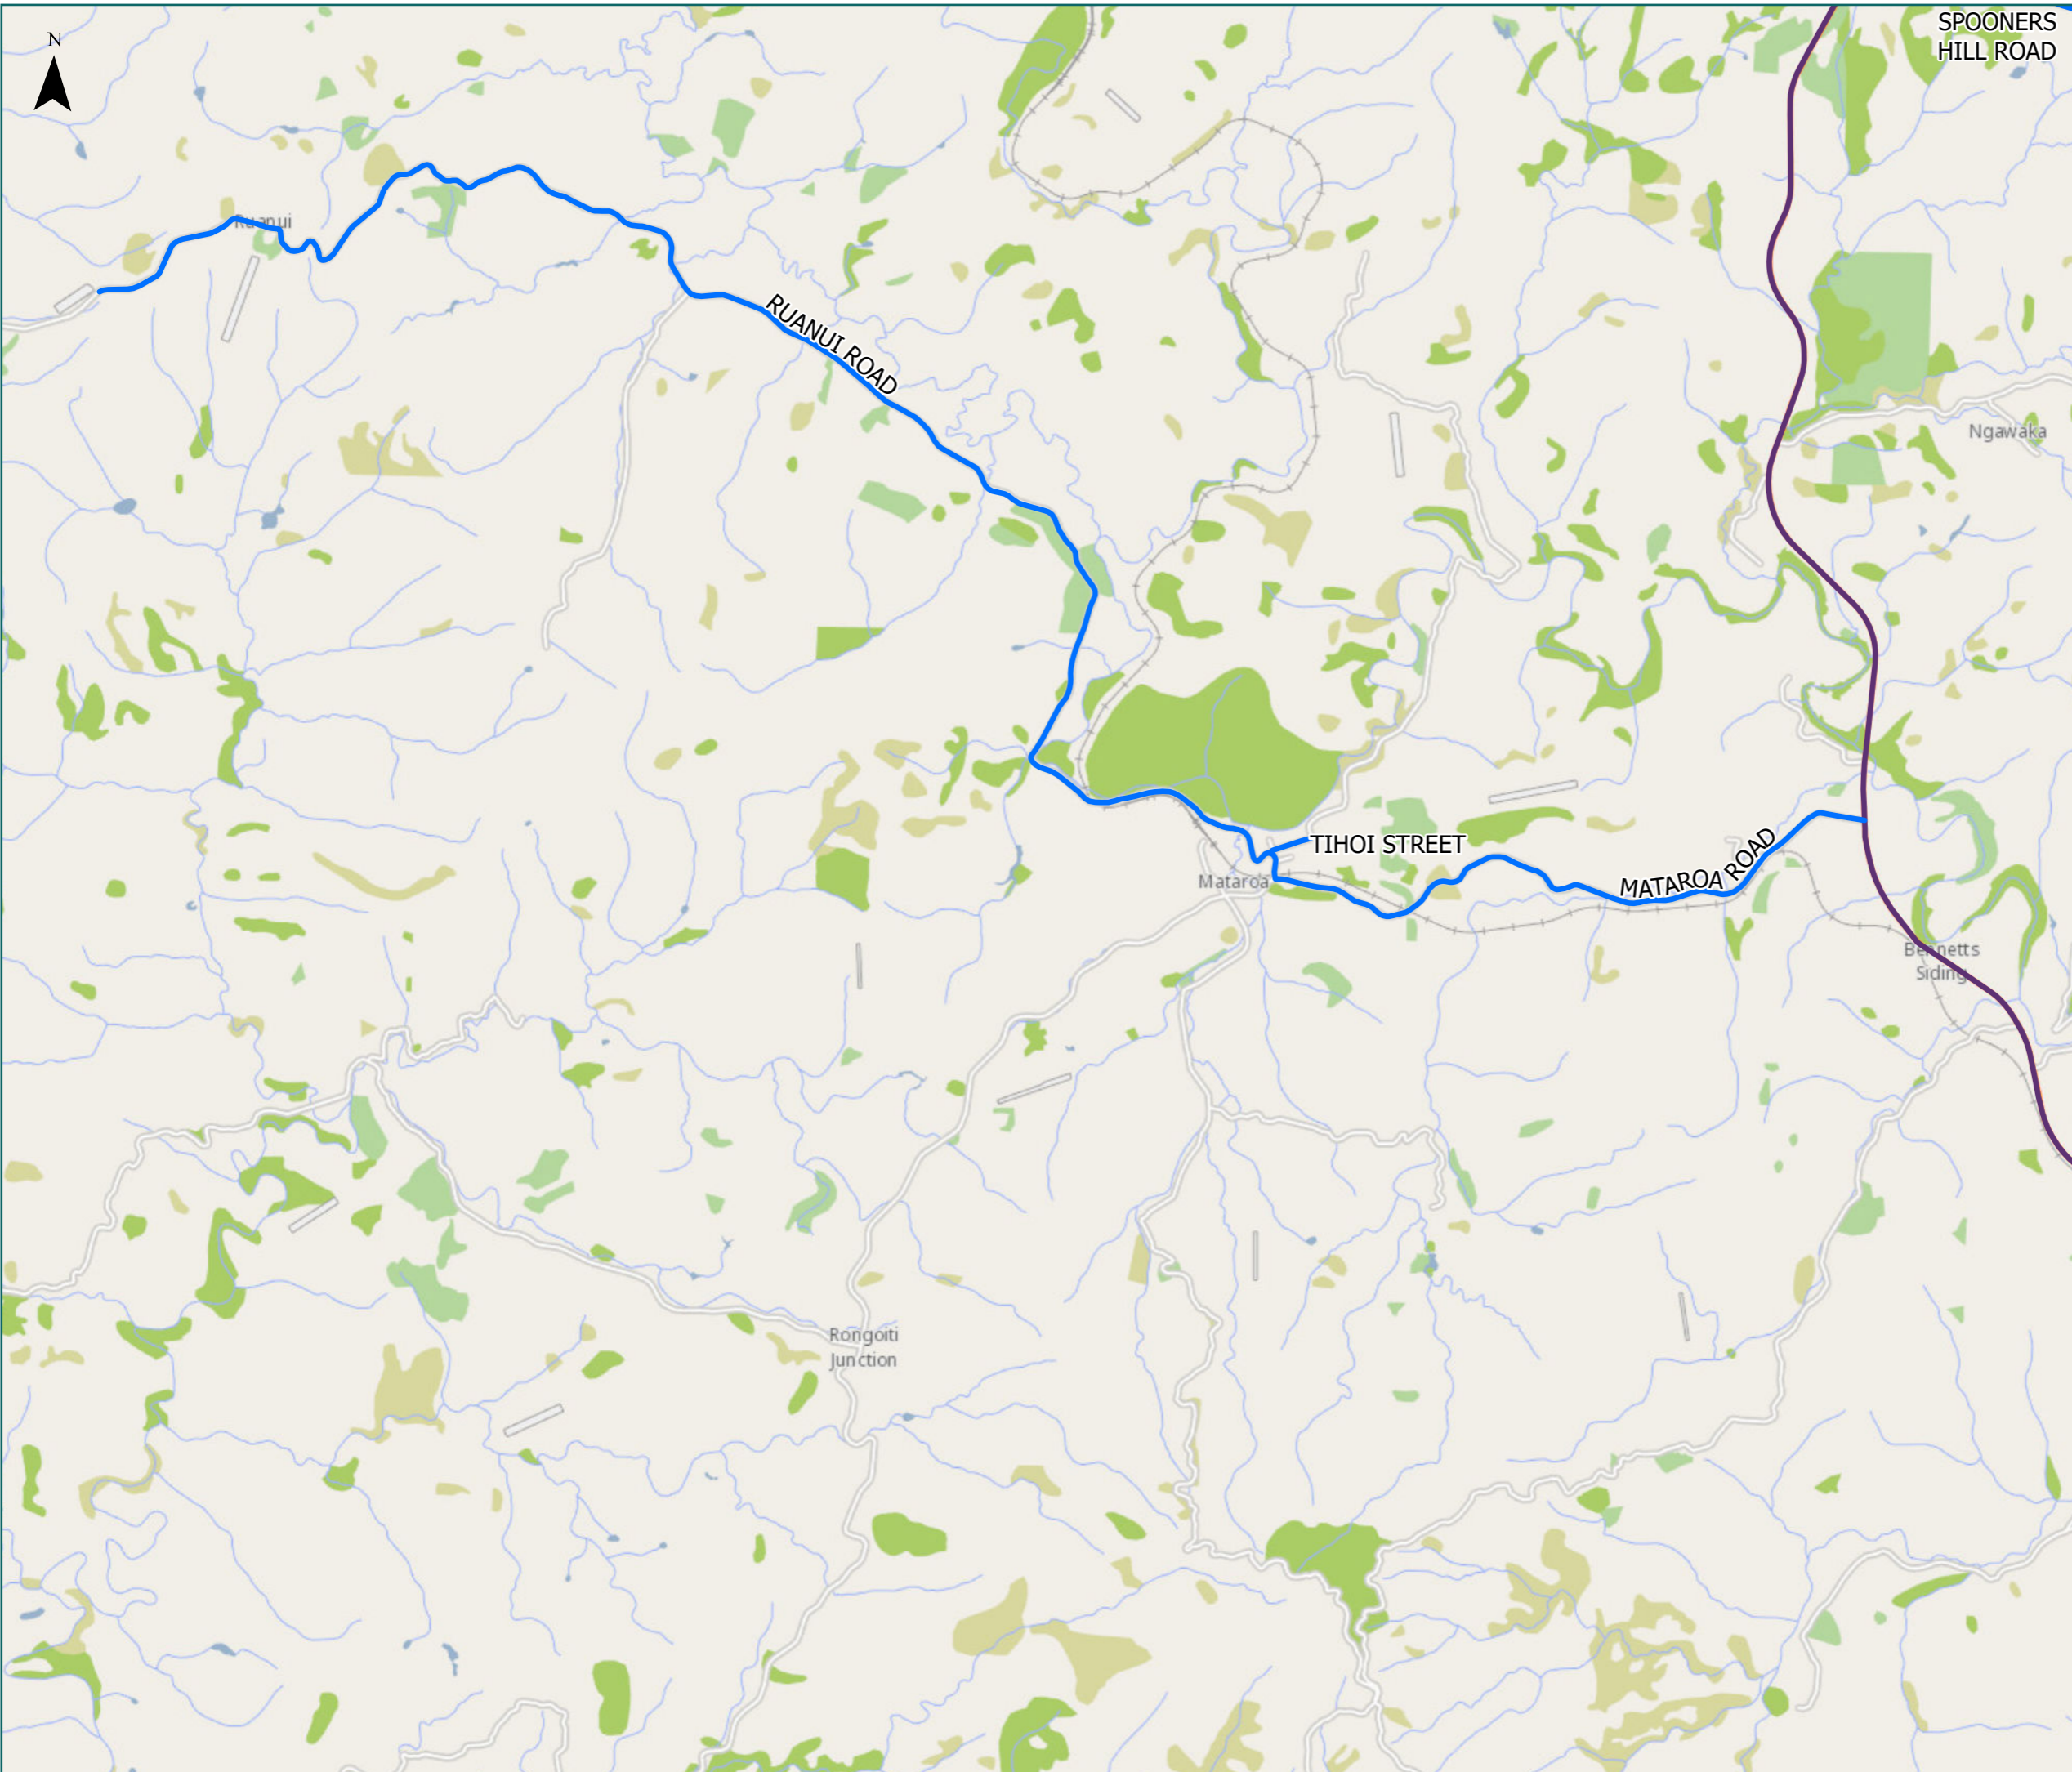

SPOONERS HILL ROAD

RCA Pre-approved HPMV Routes

Rangitikei District

Rongoiti Junction

1. Legend
2. Local Road
   - State Highway
   - Territorial Authority Boundary

Page 2 of 25

Road/Street Name	Road/Street Extent
MATAROA ROAD	from SH1 to Ruanui Rd
RUANUI ROAD	from Mataroa Rd to No. 1182 Ruanui Rd
SPOONERS HILL ROAD	from SH1N to Te Moehau Rd
TIHOI STREET	from Ruanui Rd to Kakariki Rd

* For the list of roads please refer to the index table in the end of the document.