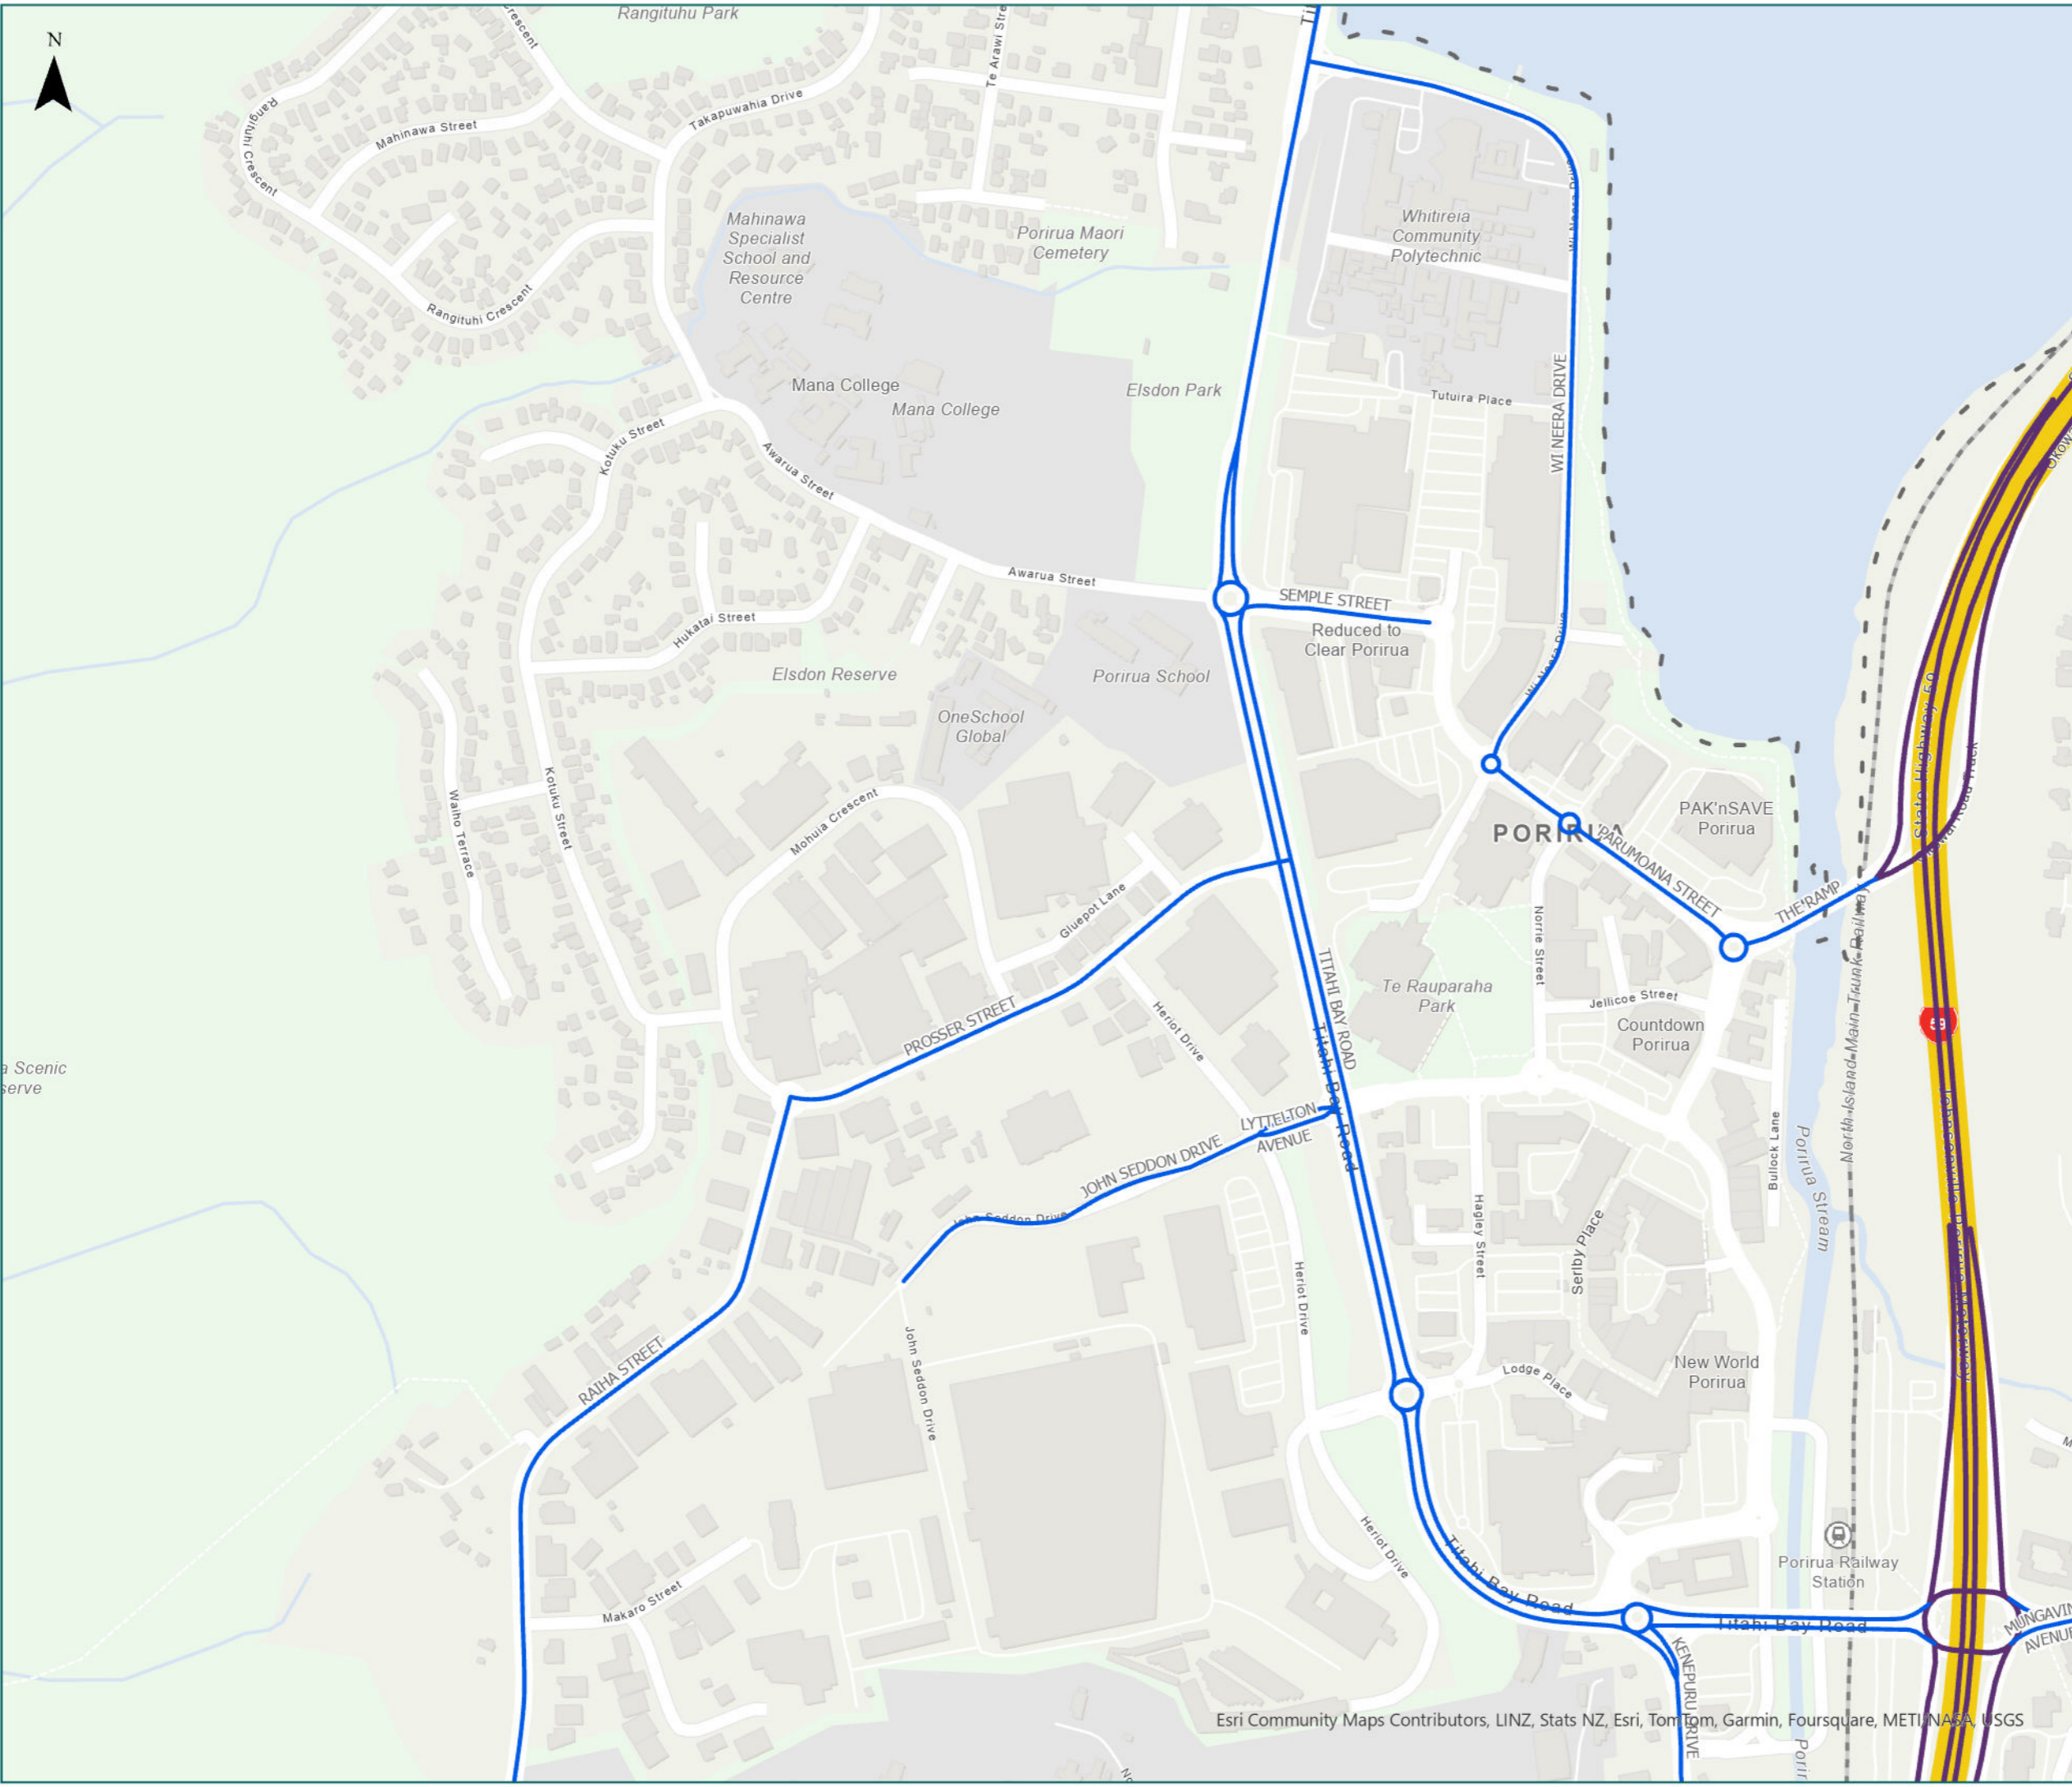

RCA Pre-approved HPMV Routes

Porirua City District Porirua Centre

Legend

- Local Road
- State Highway
- --- Territorial Authority
- --- Boundary

Page 4 of 5

Road/Street Name	Extent of Road/Street
JOHN SEDDON DRIVE	Full length
KENEPURU DRIVE	Full length
LYTTELTON AVENUE	from Titahi Bay Rd to John Seddon Dr
MUNGAVIN AVENUE	Full length
PARUMOANA STREET	from Wi Neera Drive to SH59 The Ramp bridge
PROSSER STREET	from Titahi Bay Road to Raiha Street
RAIHA STREET	Full length
SEMPLER STREET	Full length
THE RAMP	from Parumoana Street roundabout to SH59
TITAHU BAY ROAD	from SH59 to Main Road (Titahi Bay)
WI NEERA DRIVE	Full length

* For the list of roads please refer to the index table in the end of the document.

0 80 Meters