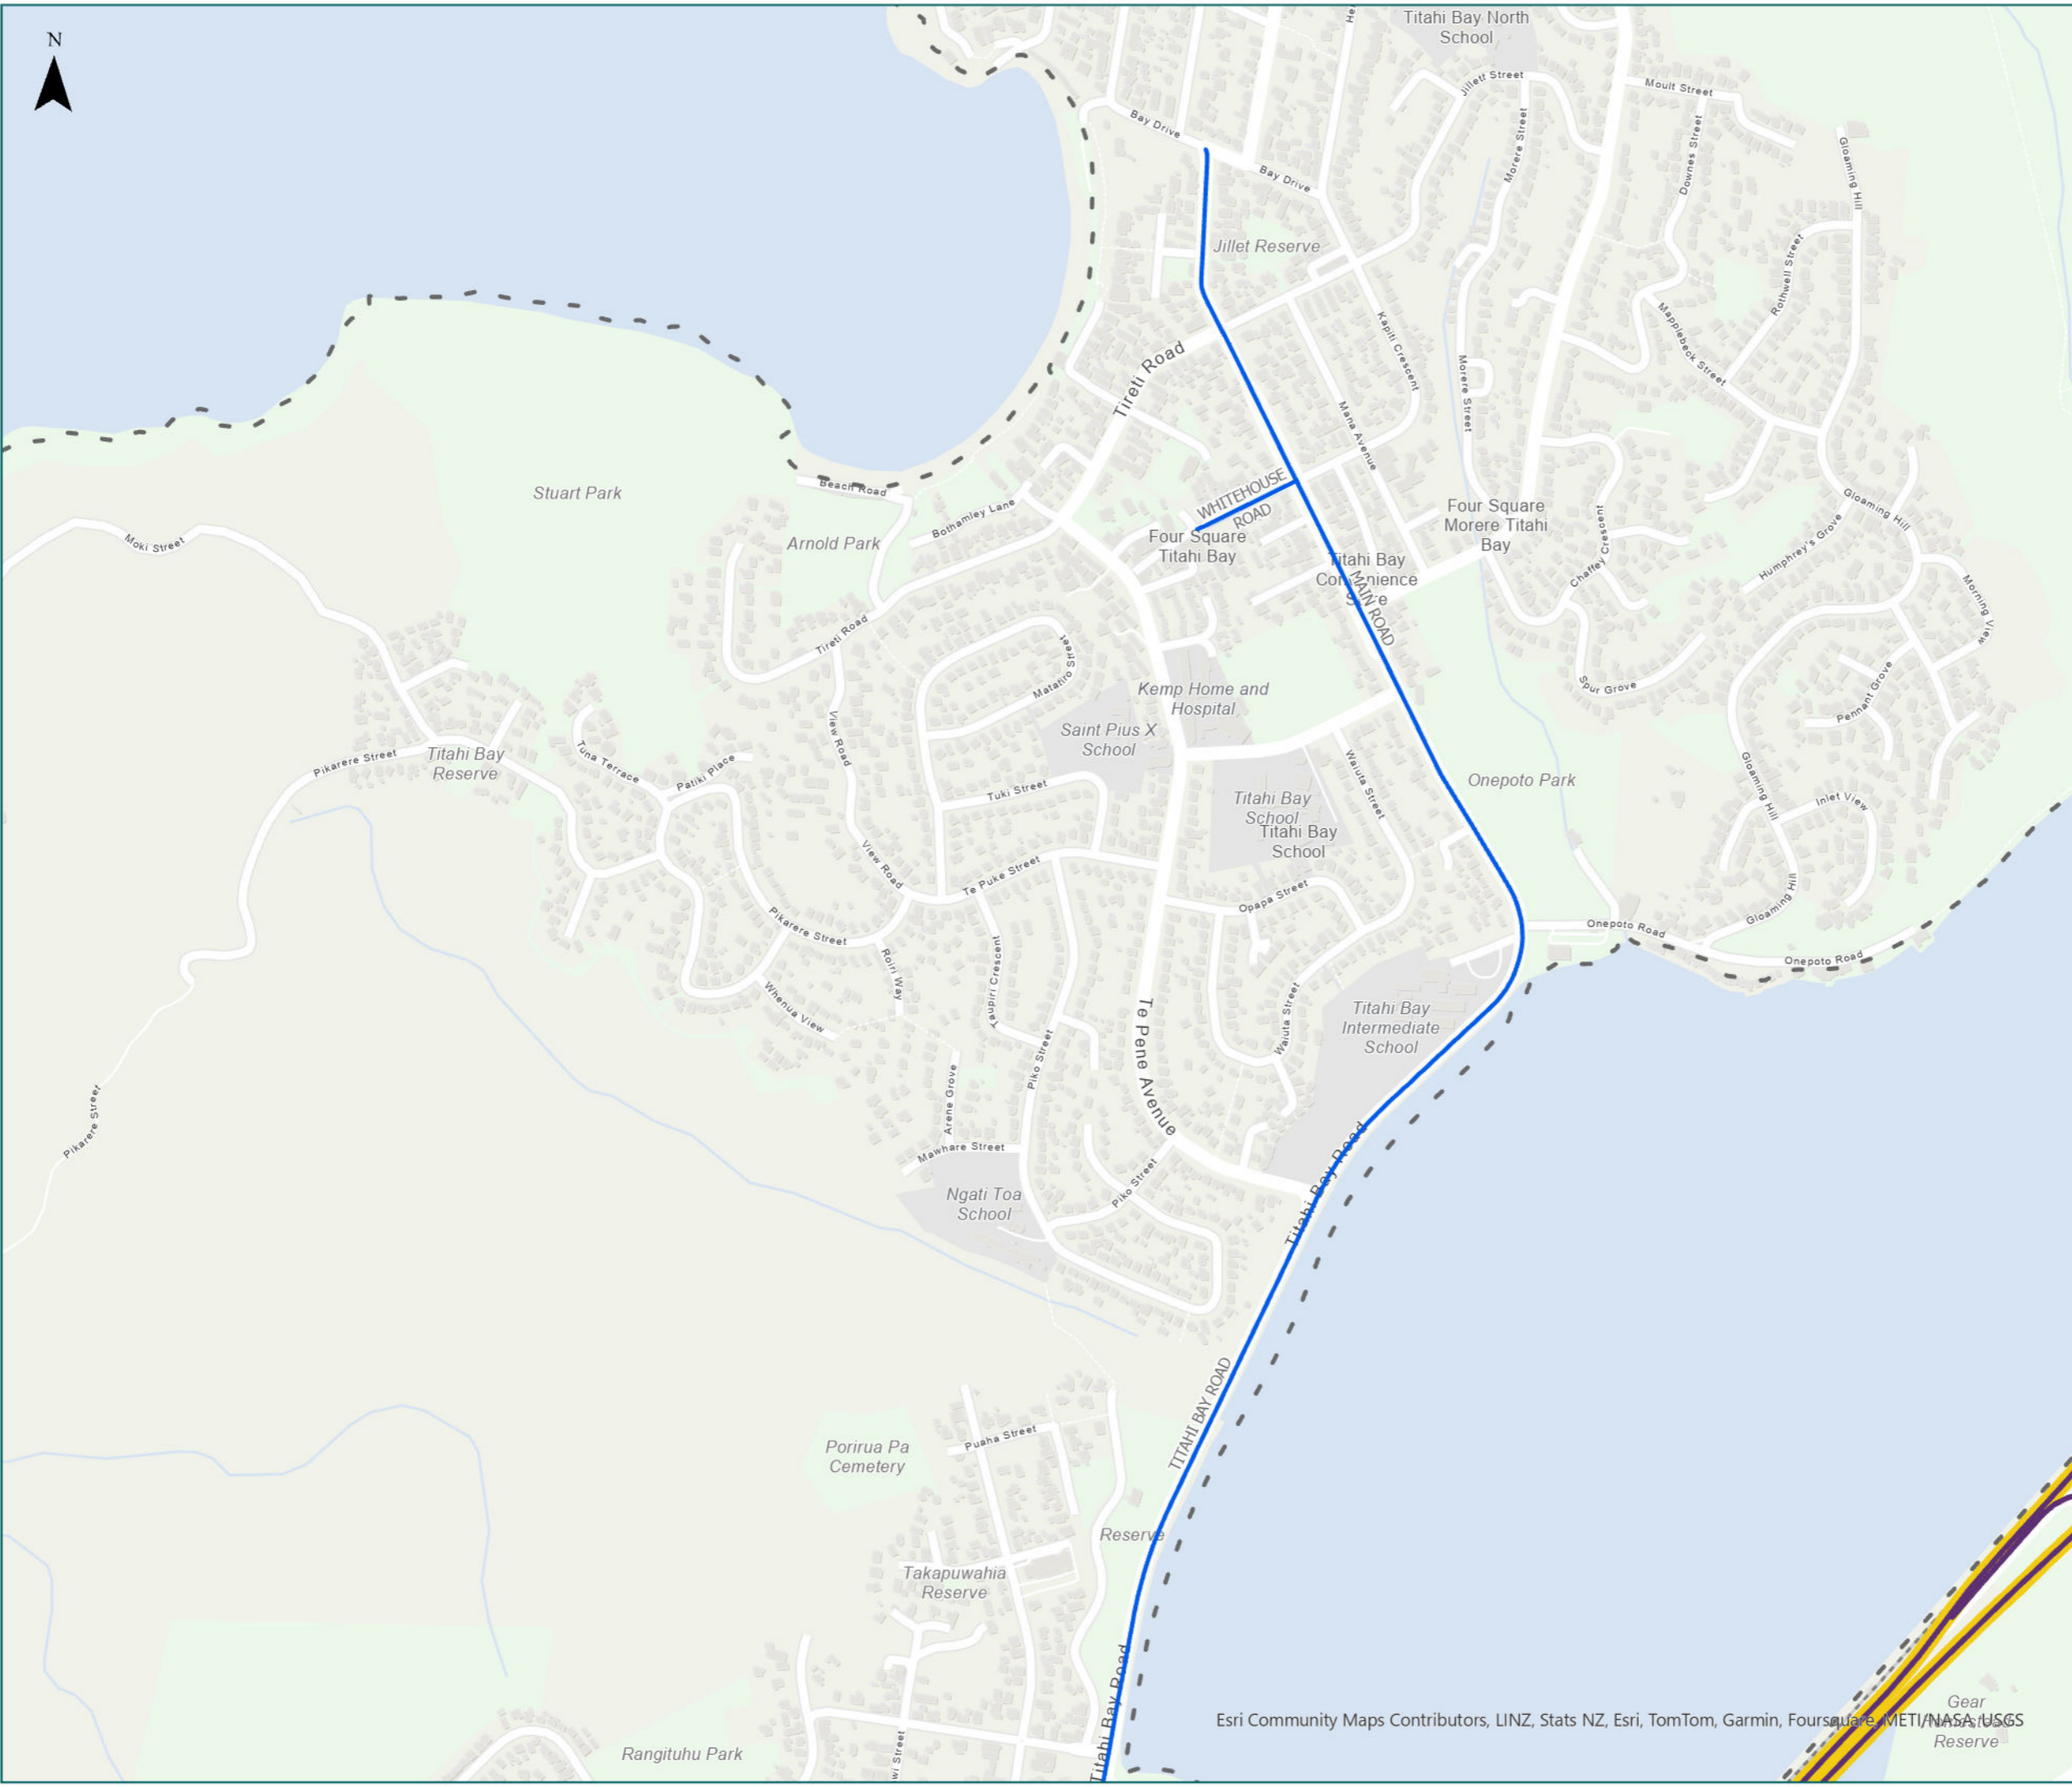

* For the list of roads please refer to the index table in the end of the document.

0 80 Meters

RCA Pre-approved HPMV Routes

Porirua City District Titahi Bay

Legend

- Local Road
- State Highway
- Territorial Authority
- Boundary

Road/Street Name	Extent of Road/Street
MAIN ROAD	Full length
TITAHIBAY ROAD	from SH59 to Main Road (Titahi Bay)
WHITEHOUSE ROAD	Full length

* For the list of roads please refer to the index table in the end of the document.

0 130 Meters

Porirua City District Map Index Page

Route Name	Page
BROKEN HILL (Full length)	4
CEDRIC PLACE (Full length)	1
CHAMPION STREET (Full length)	5
DISCOVERY DRIVE (Full length)	5
FRESHFIELDS PLACE (Full length)	1
HOFFS PLACE (Full length)	4
JAMES COOK DRIVE (Full length)	5
JOHN SEDDON DRIVE (Full length)	3
KAPUNI GROVE (Full length)	4
KENEPURU DRIVE (Full length)	3
KINLEITH GROVE (Full length)	4
LYTTELTON AVENUE - from Titahi Bay Rd to John Seddon Dr	3
MAIN ROAD (Full length)	2
MAIN ROAD (Tawa) - from Kenepuru Drive / Rembrandt Avenue to Wall Place	4
MUNGAVIN AVENUE (Full length)	3
NORTHPOINT STREET (Full length)	1
OMAPERE STREET (Full length)	5
PAPAKOWHAI ROAD (Full length)	5
PAREMATA CRESCENT (Full length)	5
PARUMOANA STREET - from Wi Neera Drive to SH59 The Ramp bridge	3
PLIMMERTON DRIVE (Full length)	1
POSTGATE DRIVE - from Spinnaker Street to SH58	5
PROSSER STREET - from Titahi Bay Road to Raiha Street	3
RAIHA STREET (Full length)	3
SEMPLE STREET (Full length)	3
SPINNAKER DRIVE - from Postgate Drive to Discovery Drive	5
SUNLIGHT GROVE (Full length)	4
TE ARA KAPEHU (Full length)	5
THE RAMP - from Parumoana Street roundabout to SH59	3
TITAHI BAY ROAD - from SH59 to Main Road (Titahi Bay)	2
ULRIC STREET (Full length)	1
WAITANGIRUA LINK ROAD (Full length)	5

Route Name	Page
WARSPITE AVENUE (Full length)	5
WHITEHOUSE ROAD (Full length)	2
WHITFORD BROWN AVENUE (Full length)	5
WI NEERA DRIVE (Full length)	3
