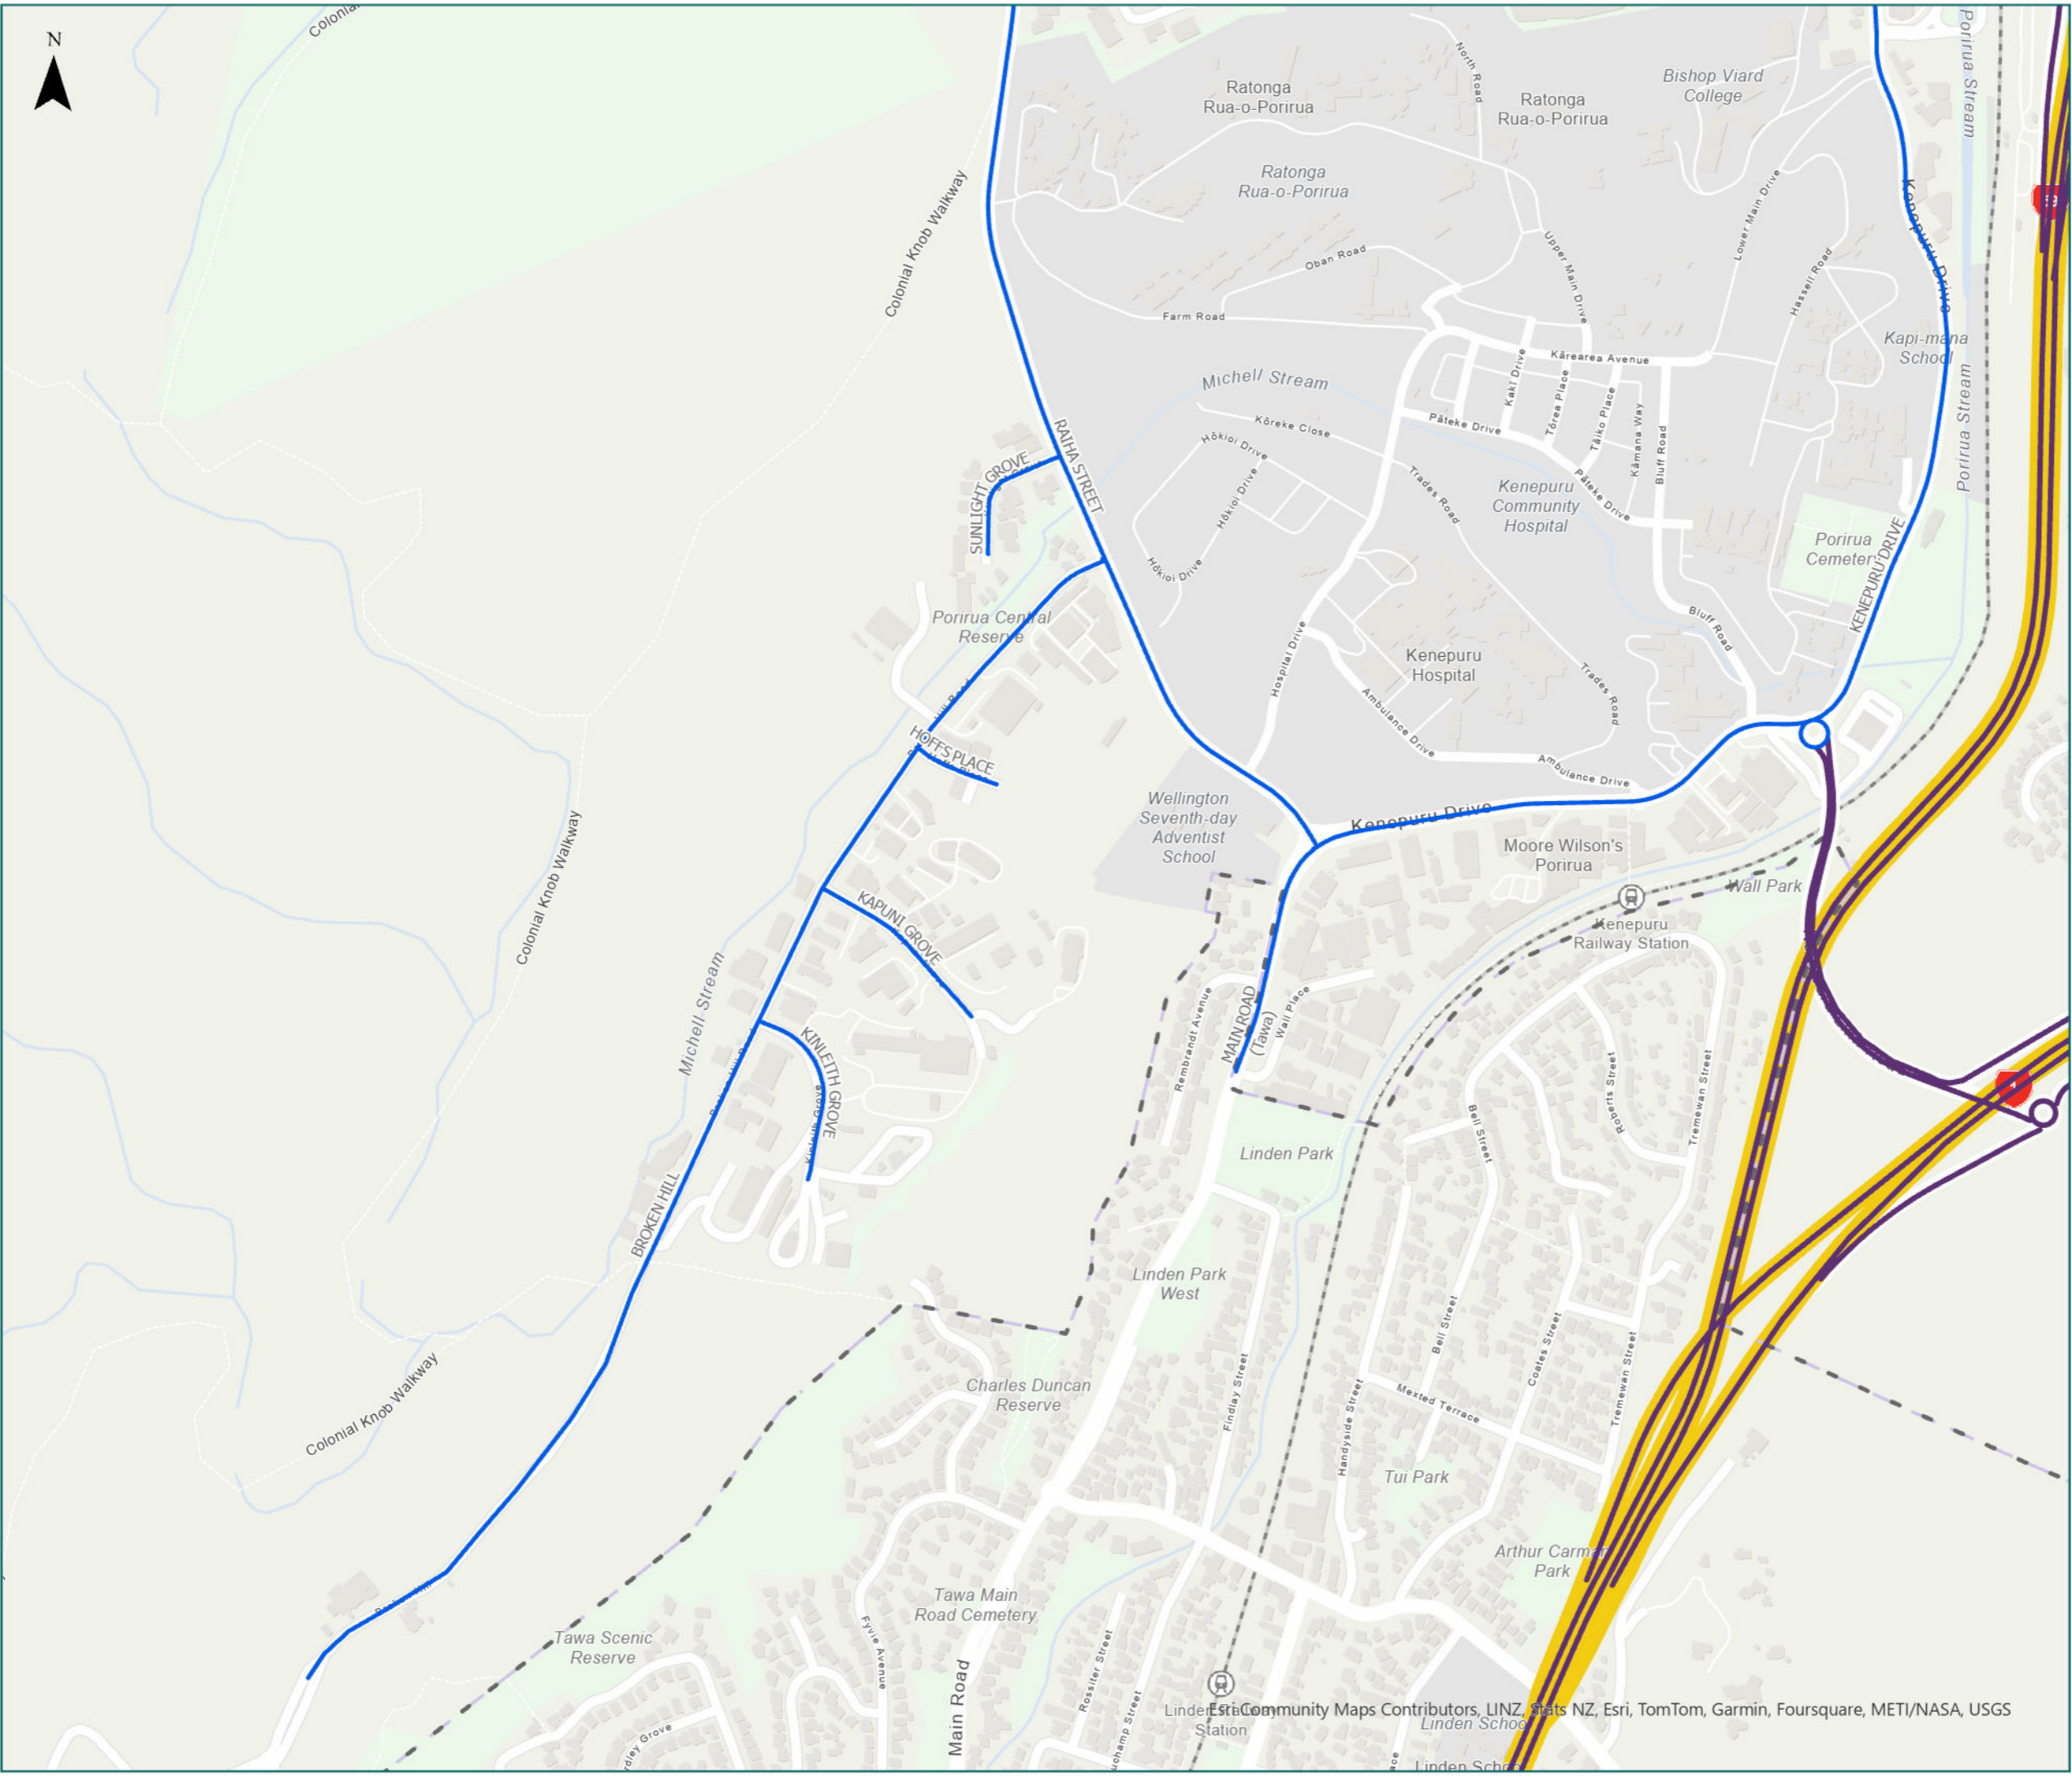

Porirua City District Kenepuru

Legend
 — Local Road
 — State Highway
 — Territorial Authority
 — Boundary

Road/Street Name	Extent of Road/Street
BROKEN HILL	Full length
HOFFS PLACE	Full length
KAPUNI GROVE	Full length
KENEPURU DRIVE	Full length
KINLEITH GROVE	Full length
MAIN ROAD (Tawa)	from Kenepuru Drive / Rembrandt Avenue to Wall Place
RAIHA STREET	Full length
SUNLIGHT GROVE	Full length

RCA Pre-approved HPMV Routes

Porirua City District Porirua (East)

Legend

- Local Road
- State Highway
- Territorial Authority
- Boundary

Road/Street Name	Extent of Road/Street
CHAMPION STREET	Full length
DISCOVERY DRIVE	Full length
JAMES COOK DRIVE	Full length
MUNGAVIN AVENUE	Full length
OMAPERE STREET	Full length
PAPAKOWHAI ROAD	Full length
PAREMATA CRESCENT	Full length
POSTGATE DRIVE	from Spinnaker Street to SH58
SPINNAKER DRIVE	from Postgate Drive to Discovery Drive
TE ARA KAPEHU	Full length
WAITANGIRUA LINK ROAD	Full length
WARSPITE AVENUE	Full length
WHITFORD BROWN AVENUE	Full length

Route Name	Page
WARSPITE AVENUE (Full length)	5
WHITEHOUSE ROAD (Full length)	2
WHITFORD BROWN AVENUE (Full length)	5
WI NEERA DRIVE (Full length)	3
