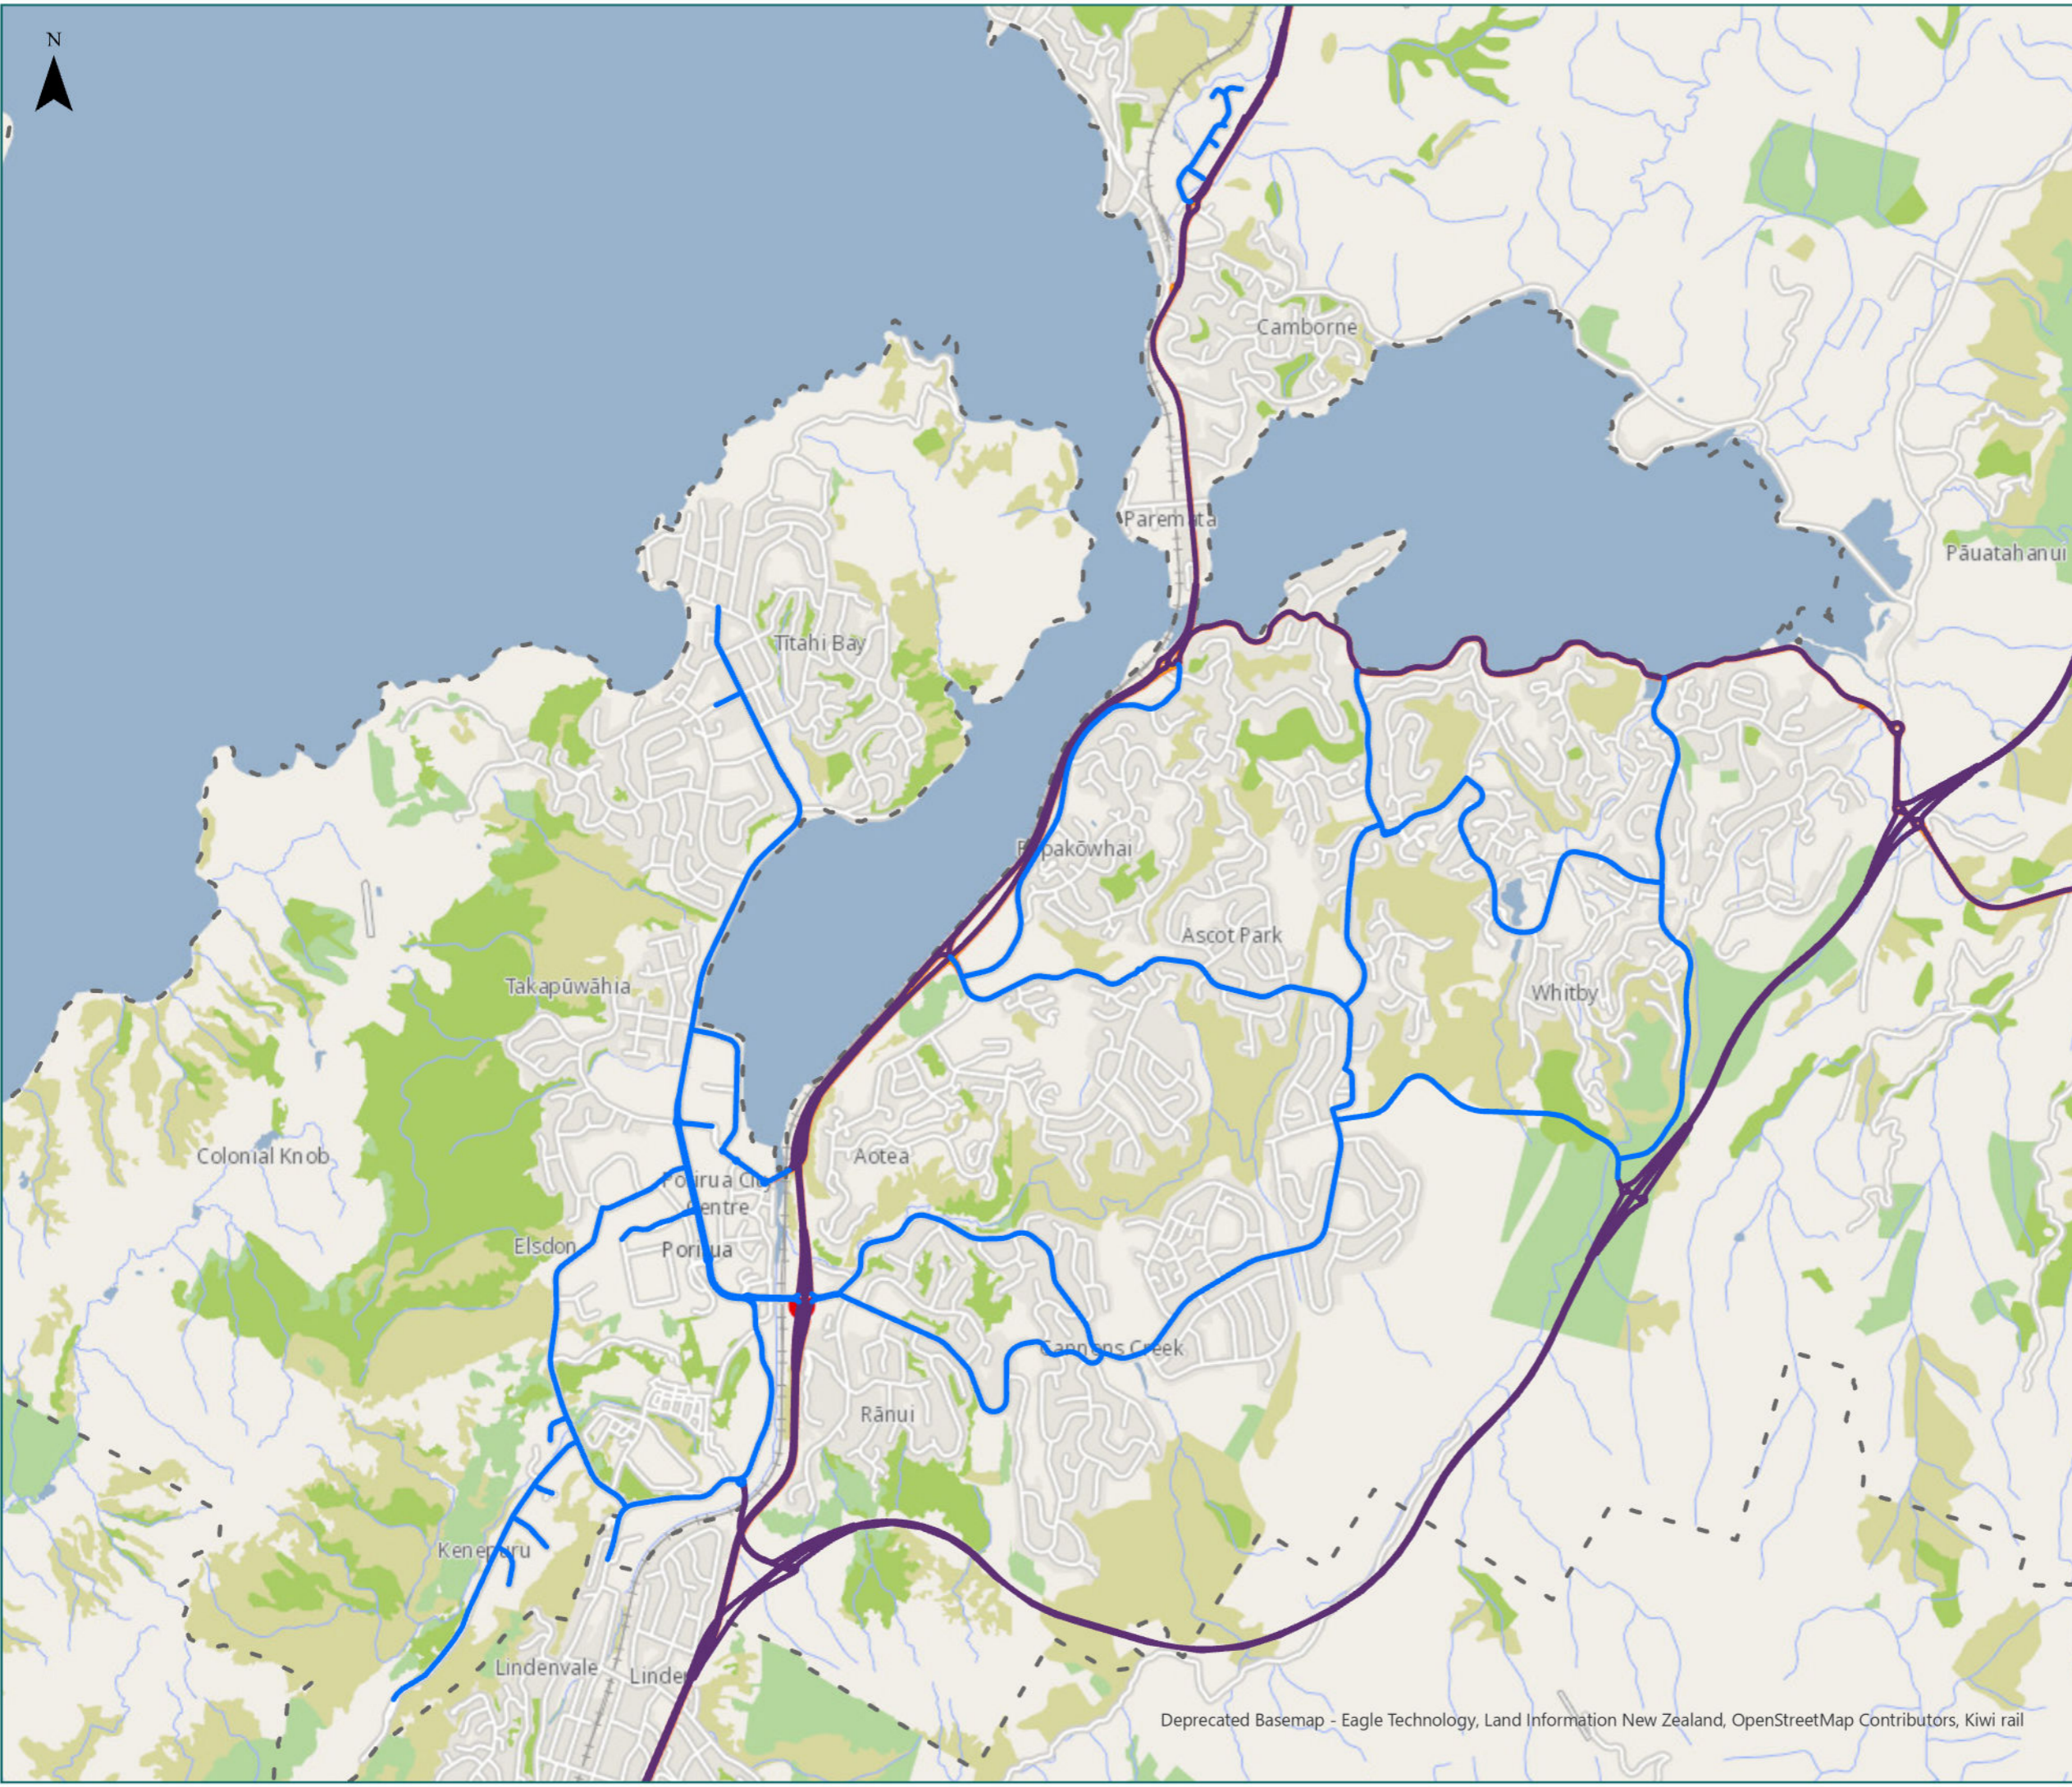

N

RCA Pre-approved HPMV Routes

Porirua City District

Overview

Legend

-  Local Road
-  State Highway
-  Territorial Authority Boundary

0 0.55 km

RCA Pre-approved HPMV Routes

Porirua City District Kenepuru

Legend
 — Local Road
 — State Highway
 — Territorial Authority
 — Boundary

Road/Street Name	Extent of Road/Street
BROKEN HILL	Full length
HOFFS PLACE	Full length
KAPUNI GROVE	Full length
KENEPURU DRIVE	Full length
KINLEITH GROVE	Full length
MAIN ROAD (Tawa)	from Kenepuru Drive / Rembrandt Avenue to Wall Place
RAIHA STREET	Full length
SUNLIGHT GROVE	Full length

RCA Pre-approved HPMV Routes

Porirua City District Porirua (East)

Legend

- Local Road
- State Highway
- Territorial Authority
- Boundary

Road/Street Name	Extent of Road/Street
CHAMPION STREET	Full length
DISCOVERY DRIVE	Full length
JAMES COOK DRIVE	Full length
MUNGAVIN AVENUE	Full length
OMAPERE STREET	Full length
PAPAKOWHAI ROAD	Full length
PAREMATA CRESCENT	Full length
POSTGATE DRIVE	from Spinnaker Street to SH58
SPINNAKER DRIVE	from Postgate Drive to Discovery Drive
TE ARA KAPEHU	Full length
WAITANGIRUA LINK ROAD	Full length
WARSPITE AVENUE	Full length
WHITFORD BROWN AVENUE	Full length

Route Name	Page
WARSPITE AVENUE (Full length)	5
WHITEHOUSE ROAD (Full length)	2
WHITFORD BROWN AVENUE (Full length)	5
WI NEERA DRIVE (Full length)	3
