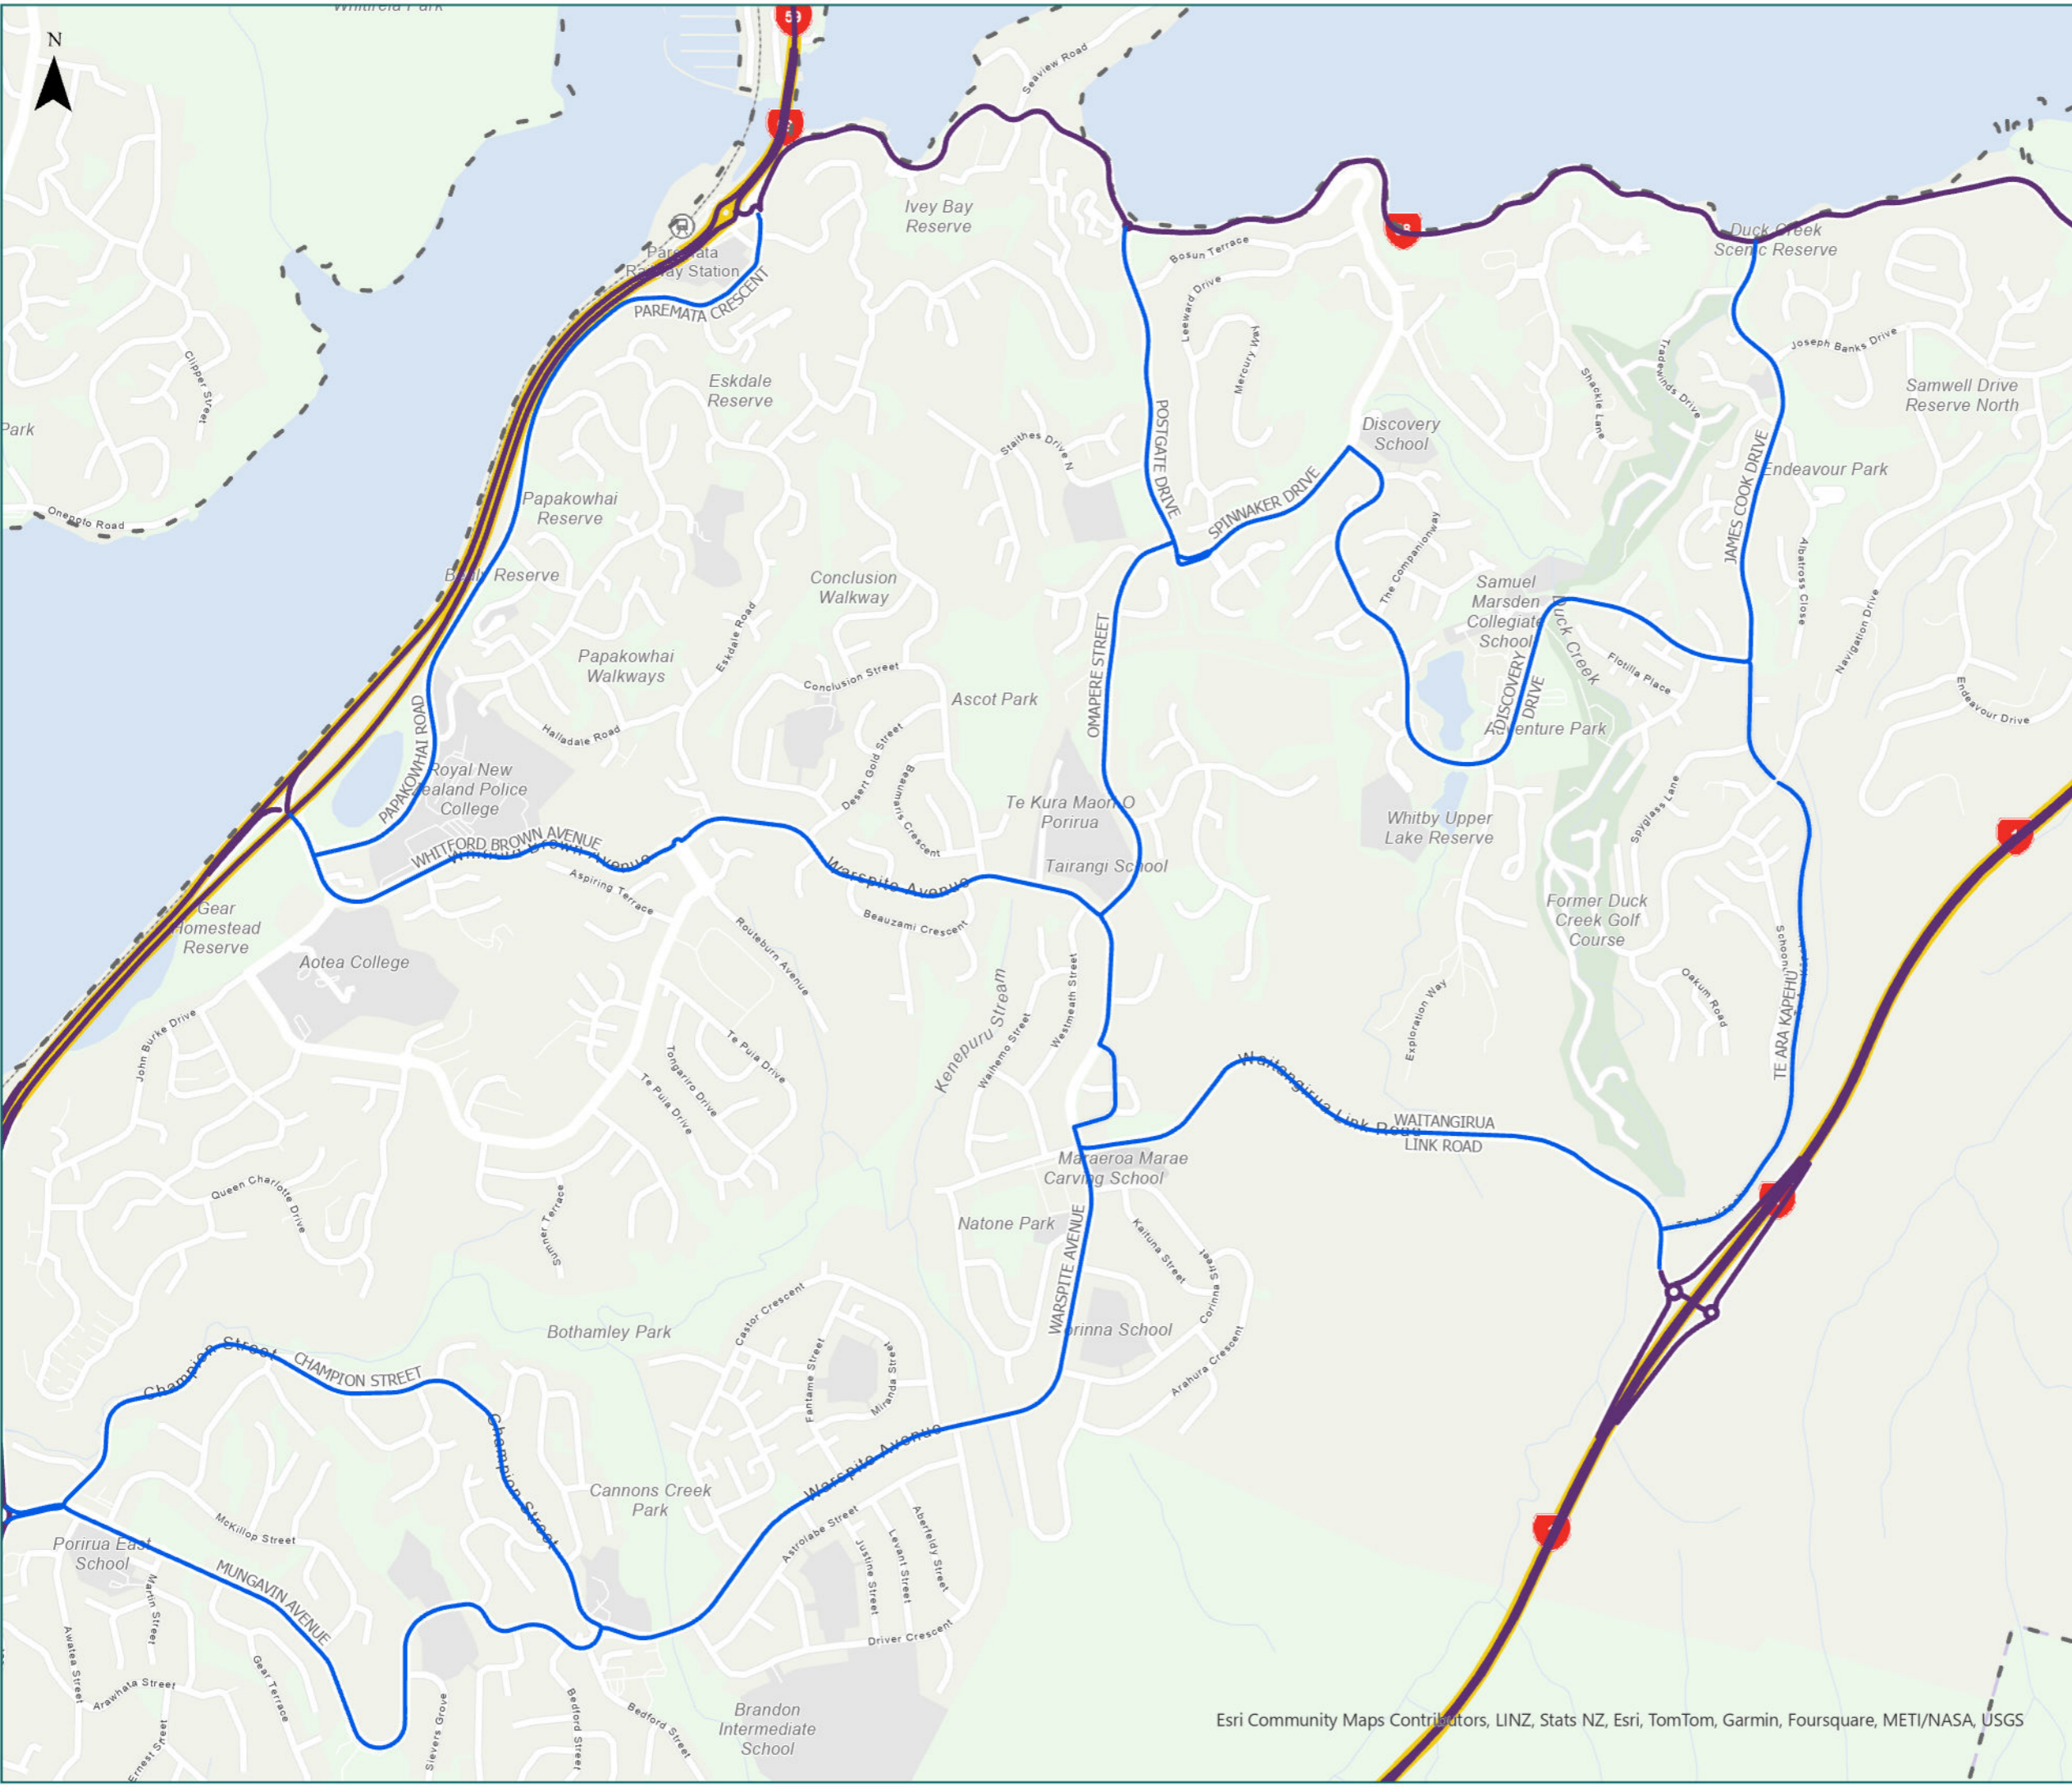

RCA Pre-approved HPMV Routes

Porirua City District Porirua (East)

Legend

- Local Road
- State Highway
- Territorial Authority
- Boundary

Road/Street Name	Extent of Road/Street
CHAMPION STREET	Full length
DISCOVERY DRIVE	Full length
JAMES COOK DRIVE	Full length
MUNGAVIN AVENUE	Full length
OMAPERE STREET	Full length
PAPAKOWHAI ROAD	Full length
PAREMATA CRESCENT	Full length
POSTGATE DRIVE	from Spinnaker Street to SH58
SPINNAKER DRIVE	from Postgate Drive to Discovery Drive
TE ARA KAPEHU	Full length
WAITANGIRUA LINK ROAD	Full length
WARSPITE AVENUE	Full length
WHITFORD BROWN AVENUE	Full length

* For the list of roads please refer to the index table in the end of the document.