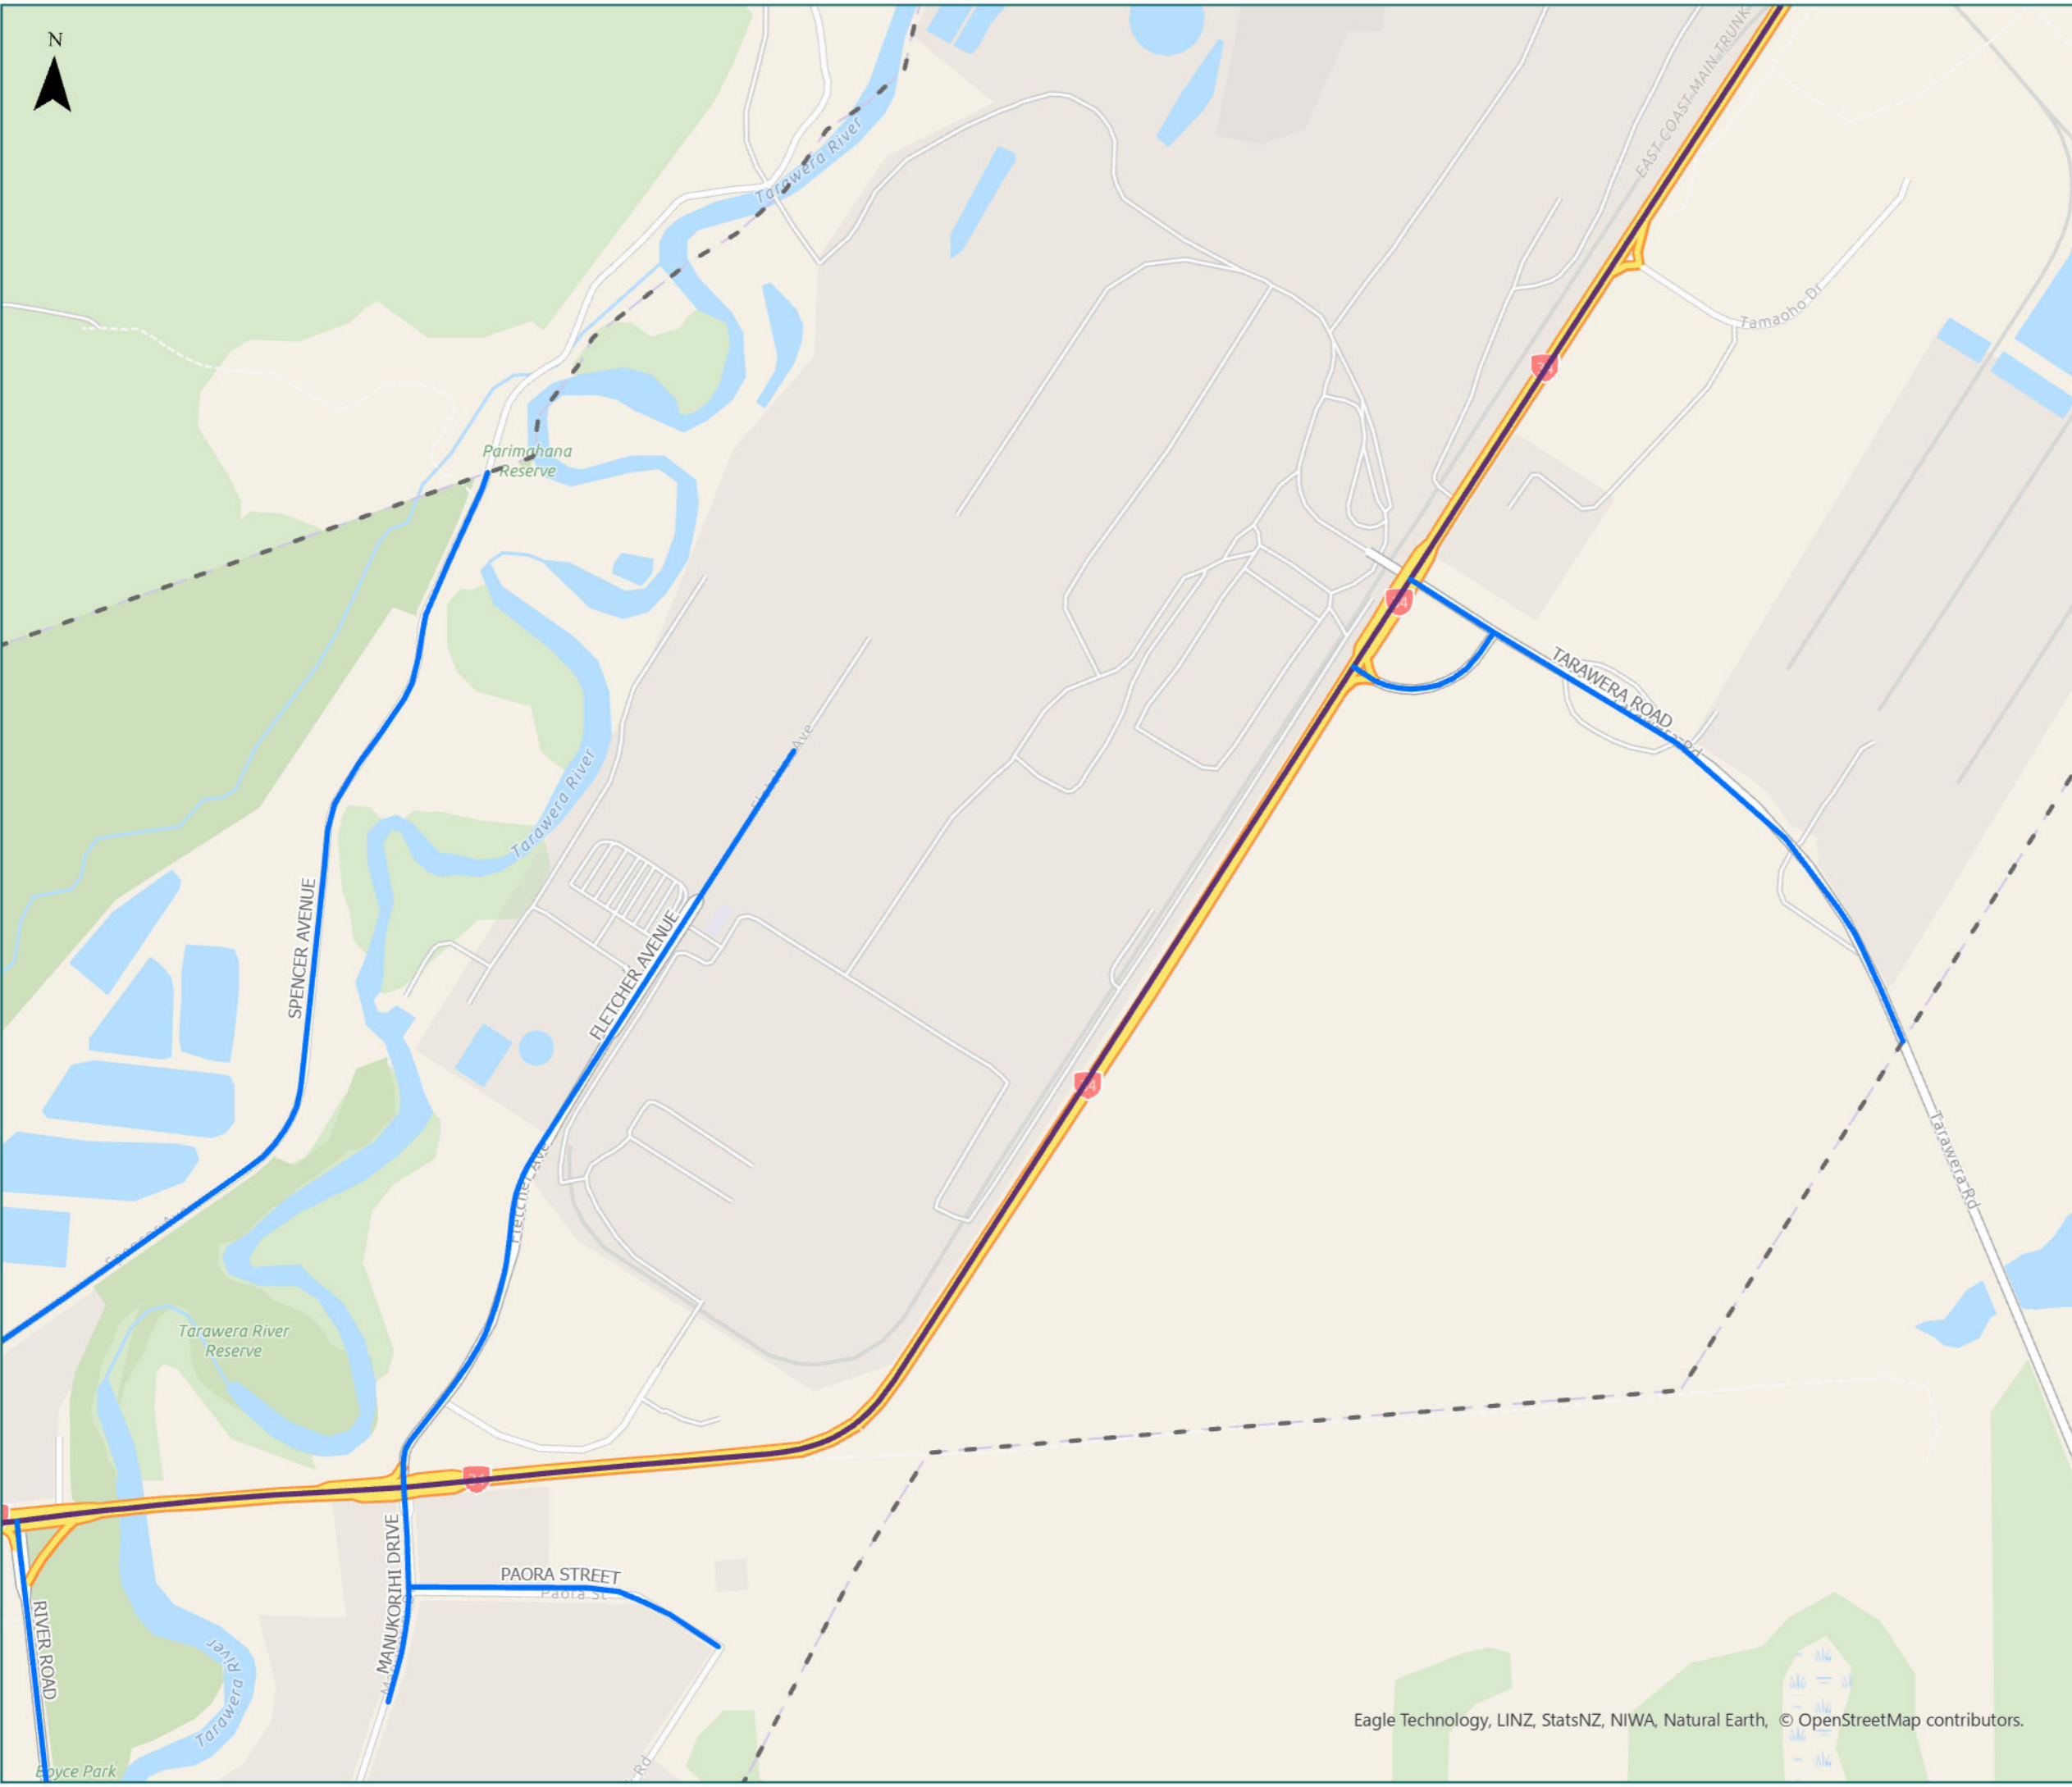

 Territorial Authority Boundary

0 0.45 km

RCA Pre-approved HPMV Routes

Kawerau District

Kawerau North

- Legend
- Local Road
 - State Highway
 - Territorial Authority Boundary
 - Boundary

Page 1 of 4

Road/Street Name	Extent of Road/Street
FLETCHER AVENUE	Full length
MANUKORIH DRIVE	Full length
PAORA STREET	Full length
RIVER ROAD	Full length
SPENCER AVENUE	Full length
TARAWERA ROAD	from SH34 – first 700m to Kawerau/Whakatane district boundary district boundary

Page 2 of 4

Road/Street Name	Extent of Road/Street
ISLINGTON STREET	Full length
LIVERPOOL STREET	Full length
ONslow STREET	Full length
PARIMAHANA DRIVE	Full length
PLUNKET STREET	Full length
RIVER ROAD	Full length
SPENCER AVENUE	Full length

Road/Street Name	Extent of Road/Street
FENTON MILL ROAD	Full length
GLASGOW STREET	Full length
ISLINGTON STREET	Full length
ONSLow STREET	Full length
PLUNKET STREET	Full length
RIVER ROAD	Full length

* For the list of roads please refer to the index table in the end of the document.

* For the list of roads please refer to the index table in the end of the document.

Kawerau District Map Index Page

Route Name	Page
FENTON MILL ROAD (Full length)	3
FLETCHER AVENUE (Full length)	1
GLASGOW STREET (Full length)	3
ISLINGTON STREET (Full length)	2
LIVERPOOL STREET (Full length)	2
MANUKORIHU DRIVE (Full length)	1
ONSLow STREET (Full length)	3
PAORA STREET (Full length)	1
PARIMAHANA DRIVE (Full length)	2
PLUNKET STREET (Full length)	2
RIVER ROAD (Full length)	2
SPENCER AVENUE (Full length)	1
TARAWERA ROAD from SH34 - first 700m to Kawerau/Whakatane district boundary district boundary	1
VALLEY ROAD (Full length)	4