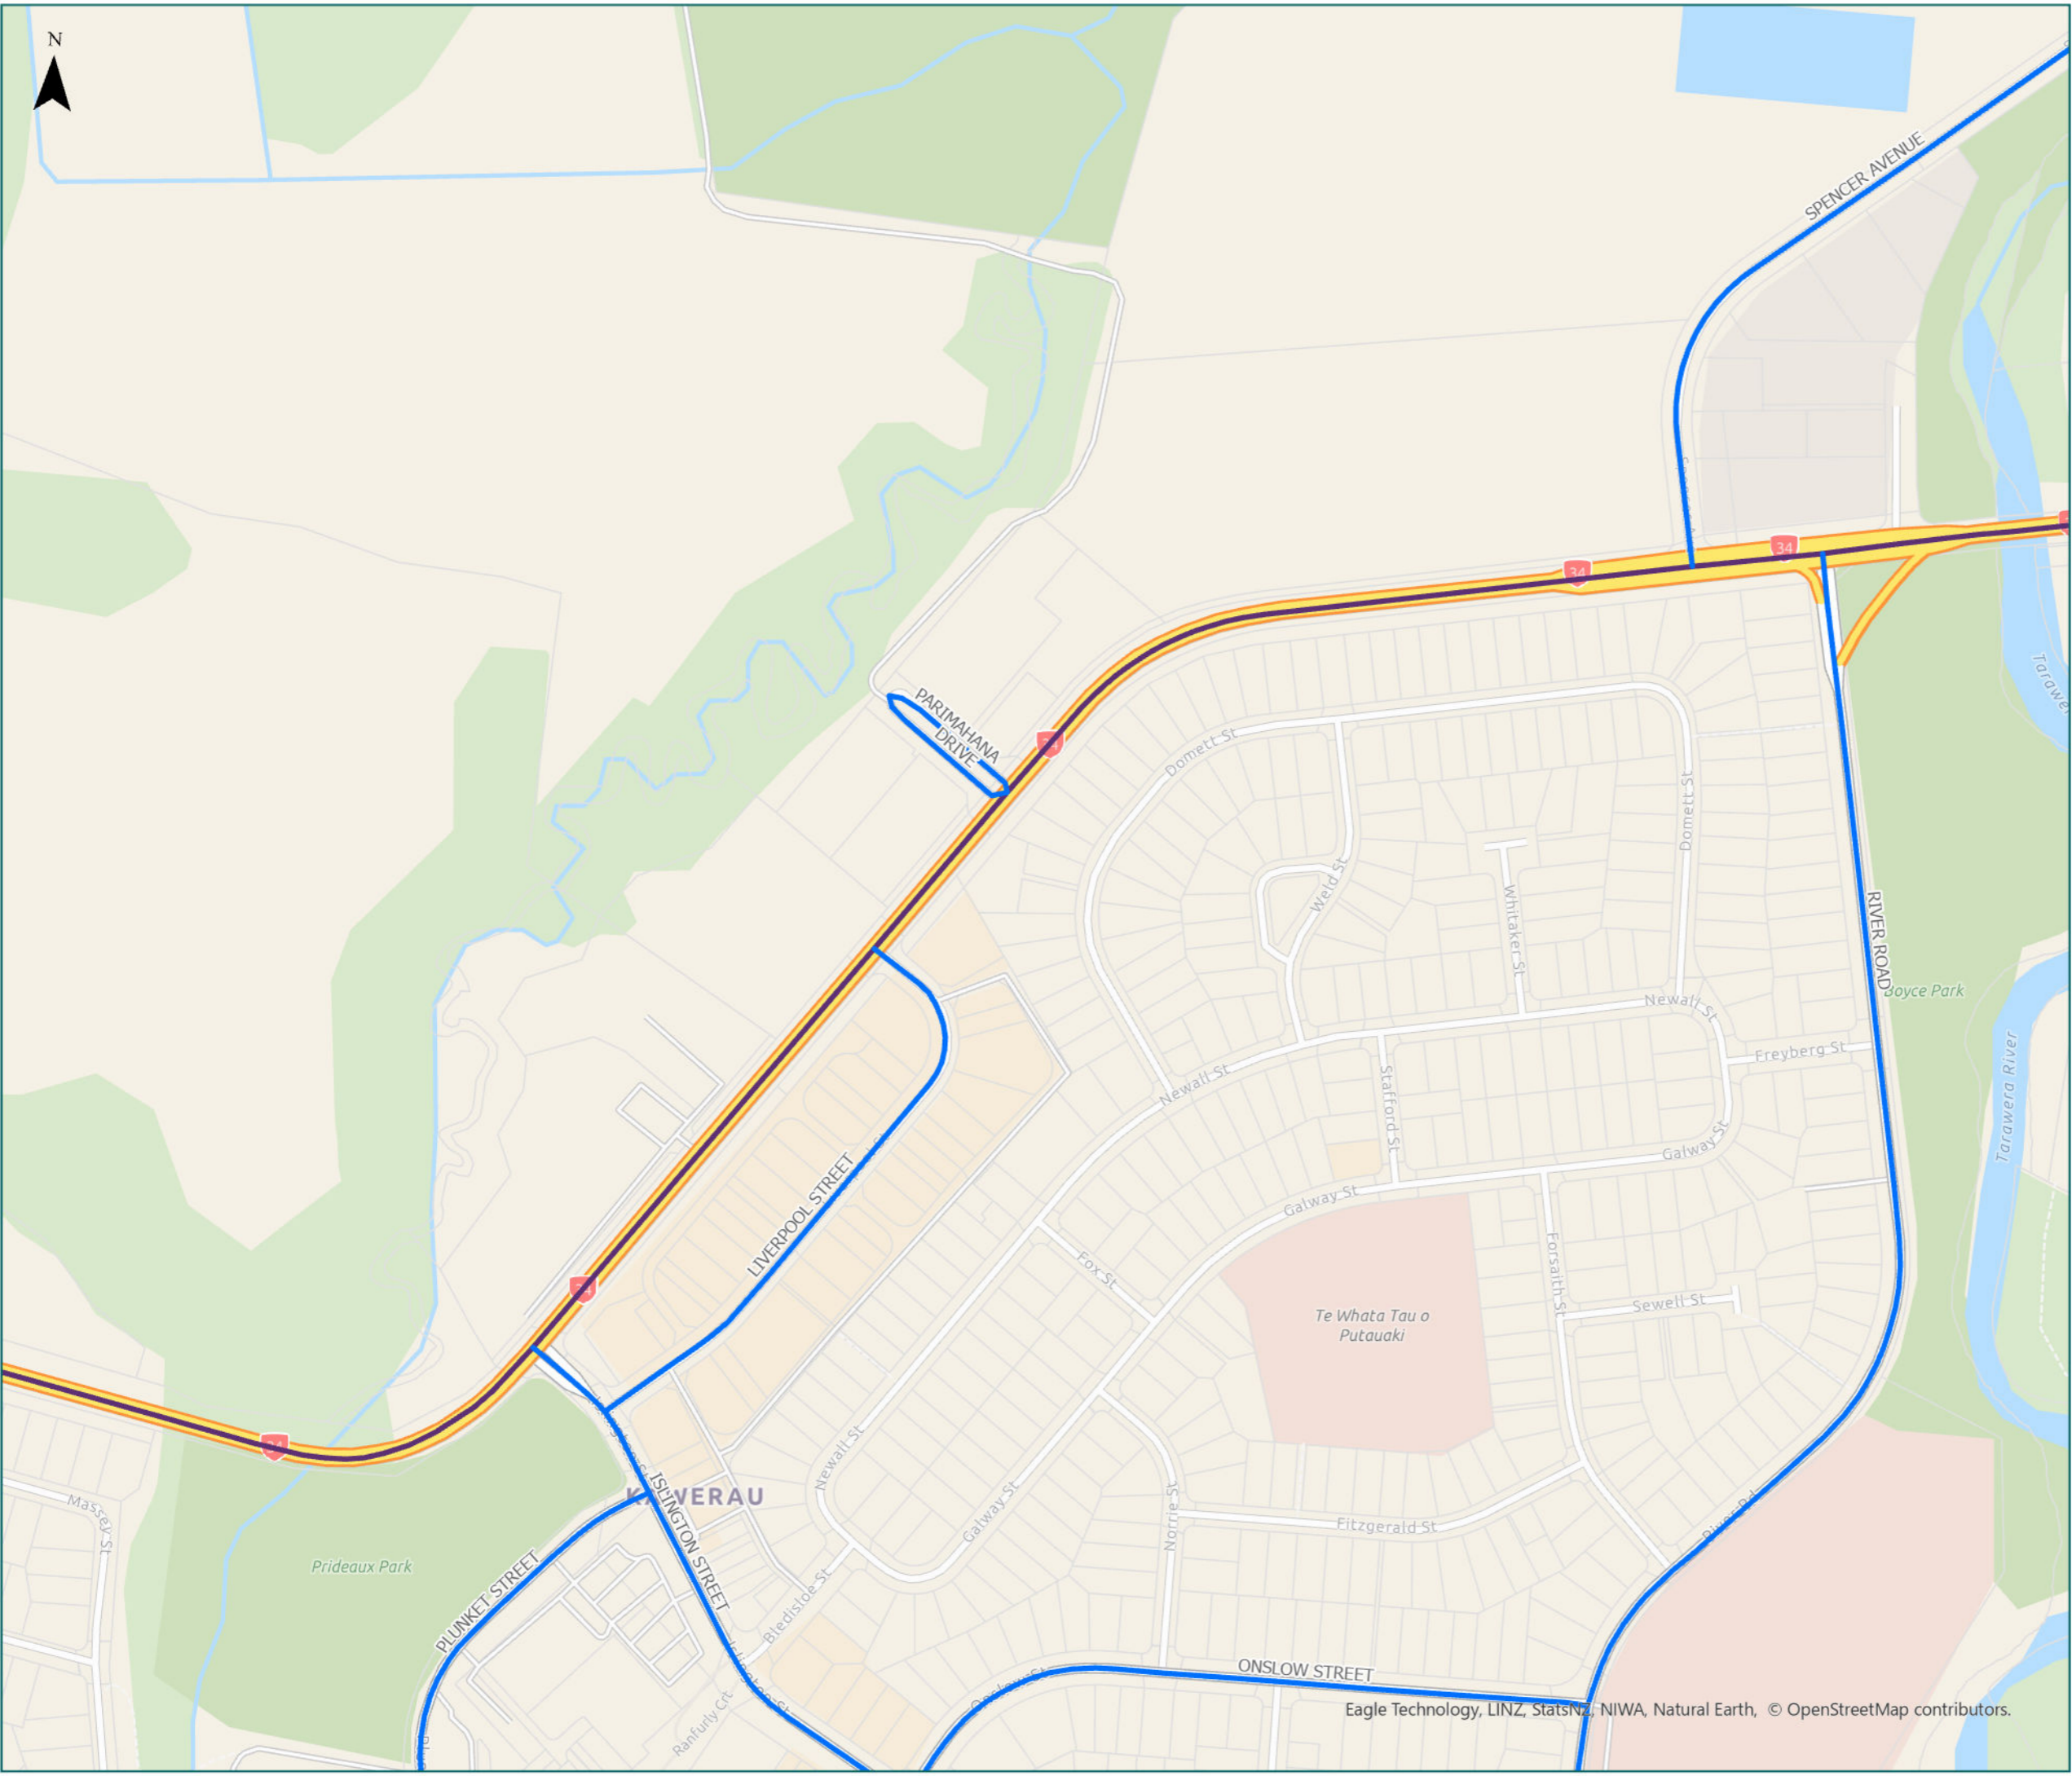

RCA Pre-approved HPMV Routes

Kawerau District

Kawerau

1. Legend
2. Local Road
   - State Highway
   - Territorial Authority Boundary

Page 2 of 4

Road/Street Name	Extent of Road/Street
ISLINGTON STREET	Full length
LIVERPOOL STREET	Full length
ONslow STREET	Full length
PARIMAHANA DRIVE	Full length
PLUNKET STREET	Full length
RIVER ROAD	Full length
SPENCER AVENUE	Full length

* For the list of roads please refer to the index table in the end of the document.