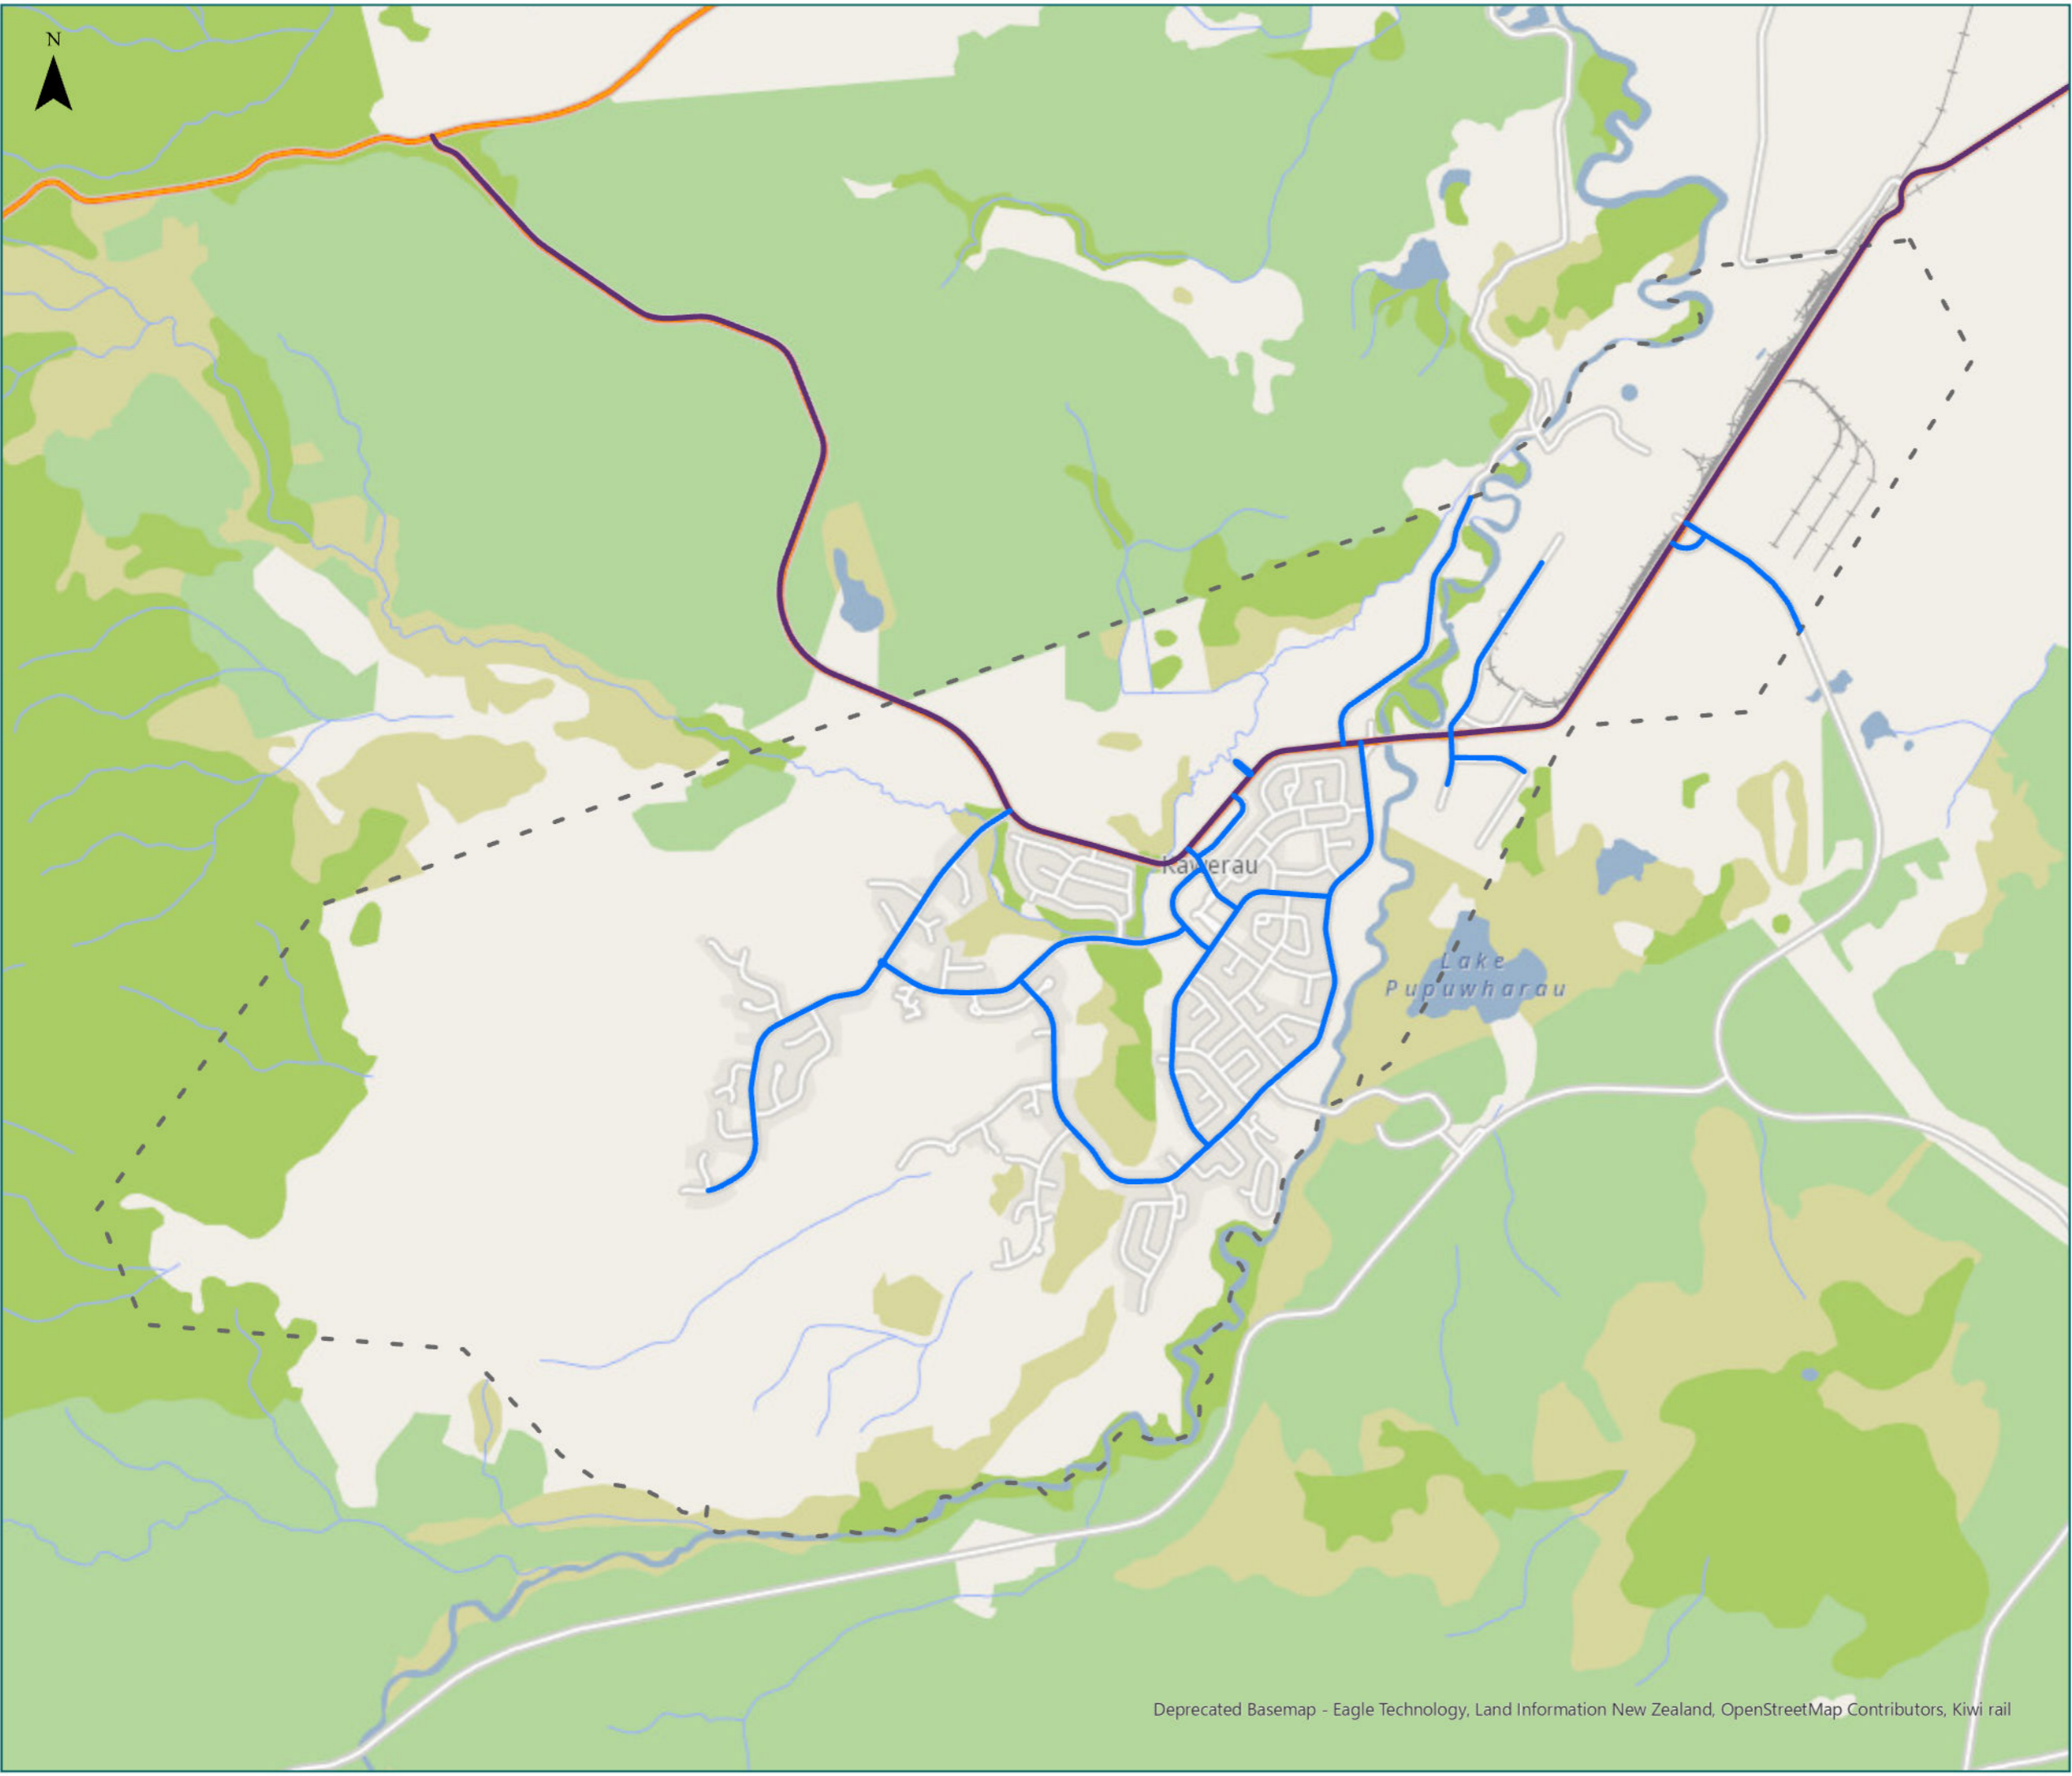

 Territorial Authority Boundary

0 0.45 km

RCA Pre-approved HPMV Routes

Kawerau District

Kawerau North

- Legend
- Local Road
 - State Highway
 - Territorial Authority Boundary
 - Boundary

Page 1 of 4

Road/Street Name	Extent of Road/Street
FLETCHER AVENUE	Full length
MANUKORIH DRIVE	Full length
PAORA STREET	Full length
RIVER ROAD	Full length
SPENCER AVENUE	Full length
TARAWERA ROAD	from SH34 – first 700m to Kawerau/Whakatane district boundary district boundary

Page 2 of 4

Road/Street Name	Extent of Road/Street
ISLINGTON STREET	Full length
LIVERPOOL STREET	Full length
ONslow STREET	Full length
PARIMAHANA DRIVE	Full length
PLUNKET STREET	Full length
RIVER ROAD	Full length
SPENCER AVENUE	Full length

Road/Street Name	Extent of Road/Street
FENTON MILL ROAD	Full length
GLASGOW STREET	Full length
ISLINGTON STREET	Full length
ONSLow STREET	Full length
PLUNKET STREET	Full length
RIVER ROAD	Full length

* For the list of roads please refer to the index table in the end of the document.

* For the list of roads please refer to the index table in the end of the document.

Kawerau District Map Index Page

Route Name	Page
FENTON MILL ROAD (Full length)	3
FLETCHER AVENUE (Full length)	1
GLASGOW STREET (Full length)	3
ISLINGTON STREET (Full length)	2
LIVERPOOL STREET (Full length)	2
MANUKORIHU DRIVE (Full length)	1
ONSLow STREET (Full length)	3
PAORA STREET (Full length)	1
PARIMAHANA DRIVE (Full length)	2
PLUNKET STREET (Full length)	2
RIVER ROAD (Full length)	2
SPENCER AVENUE (Full length)	1
TARAWERA ROAD from SH34 - first 700m to Kawerau/Whakatane district boundary district boundary	1
VALLEY ROAD (Full length)	4