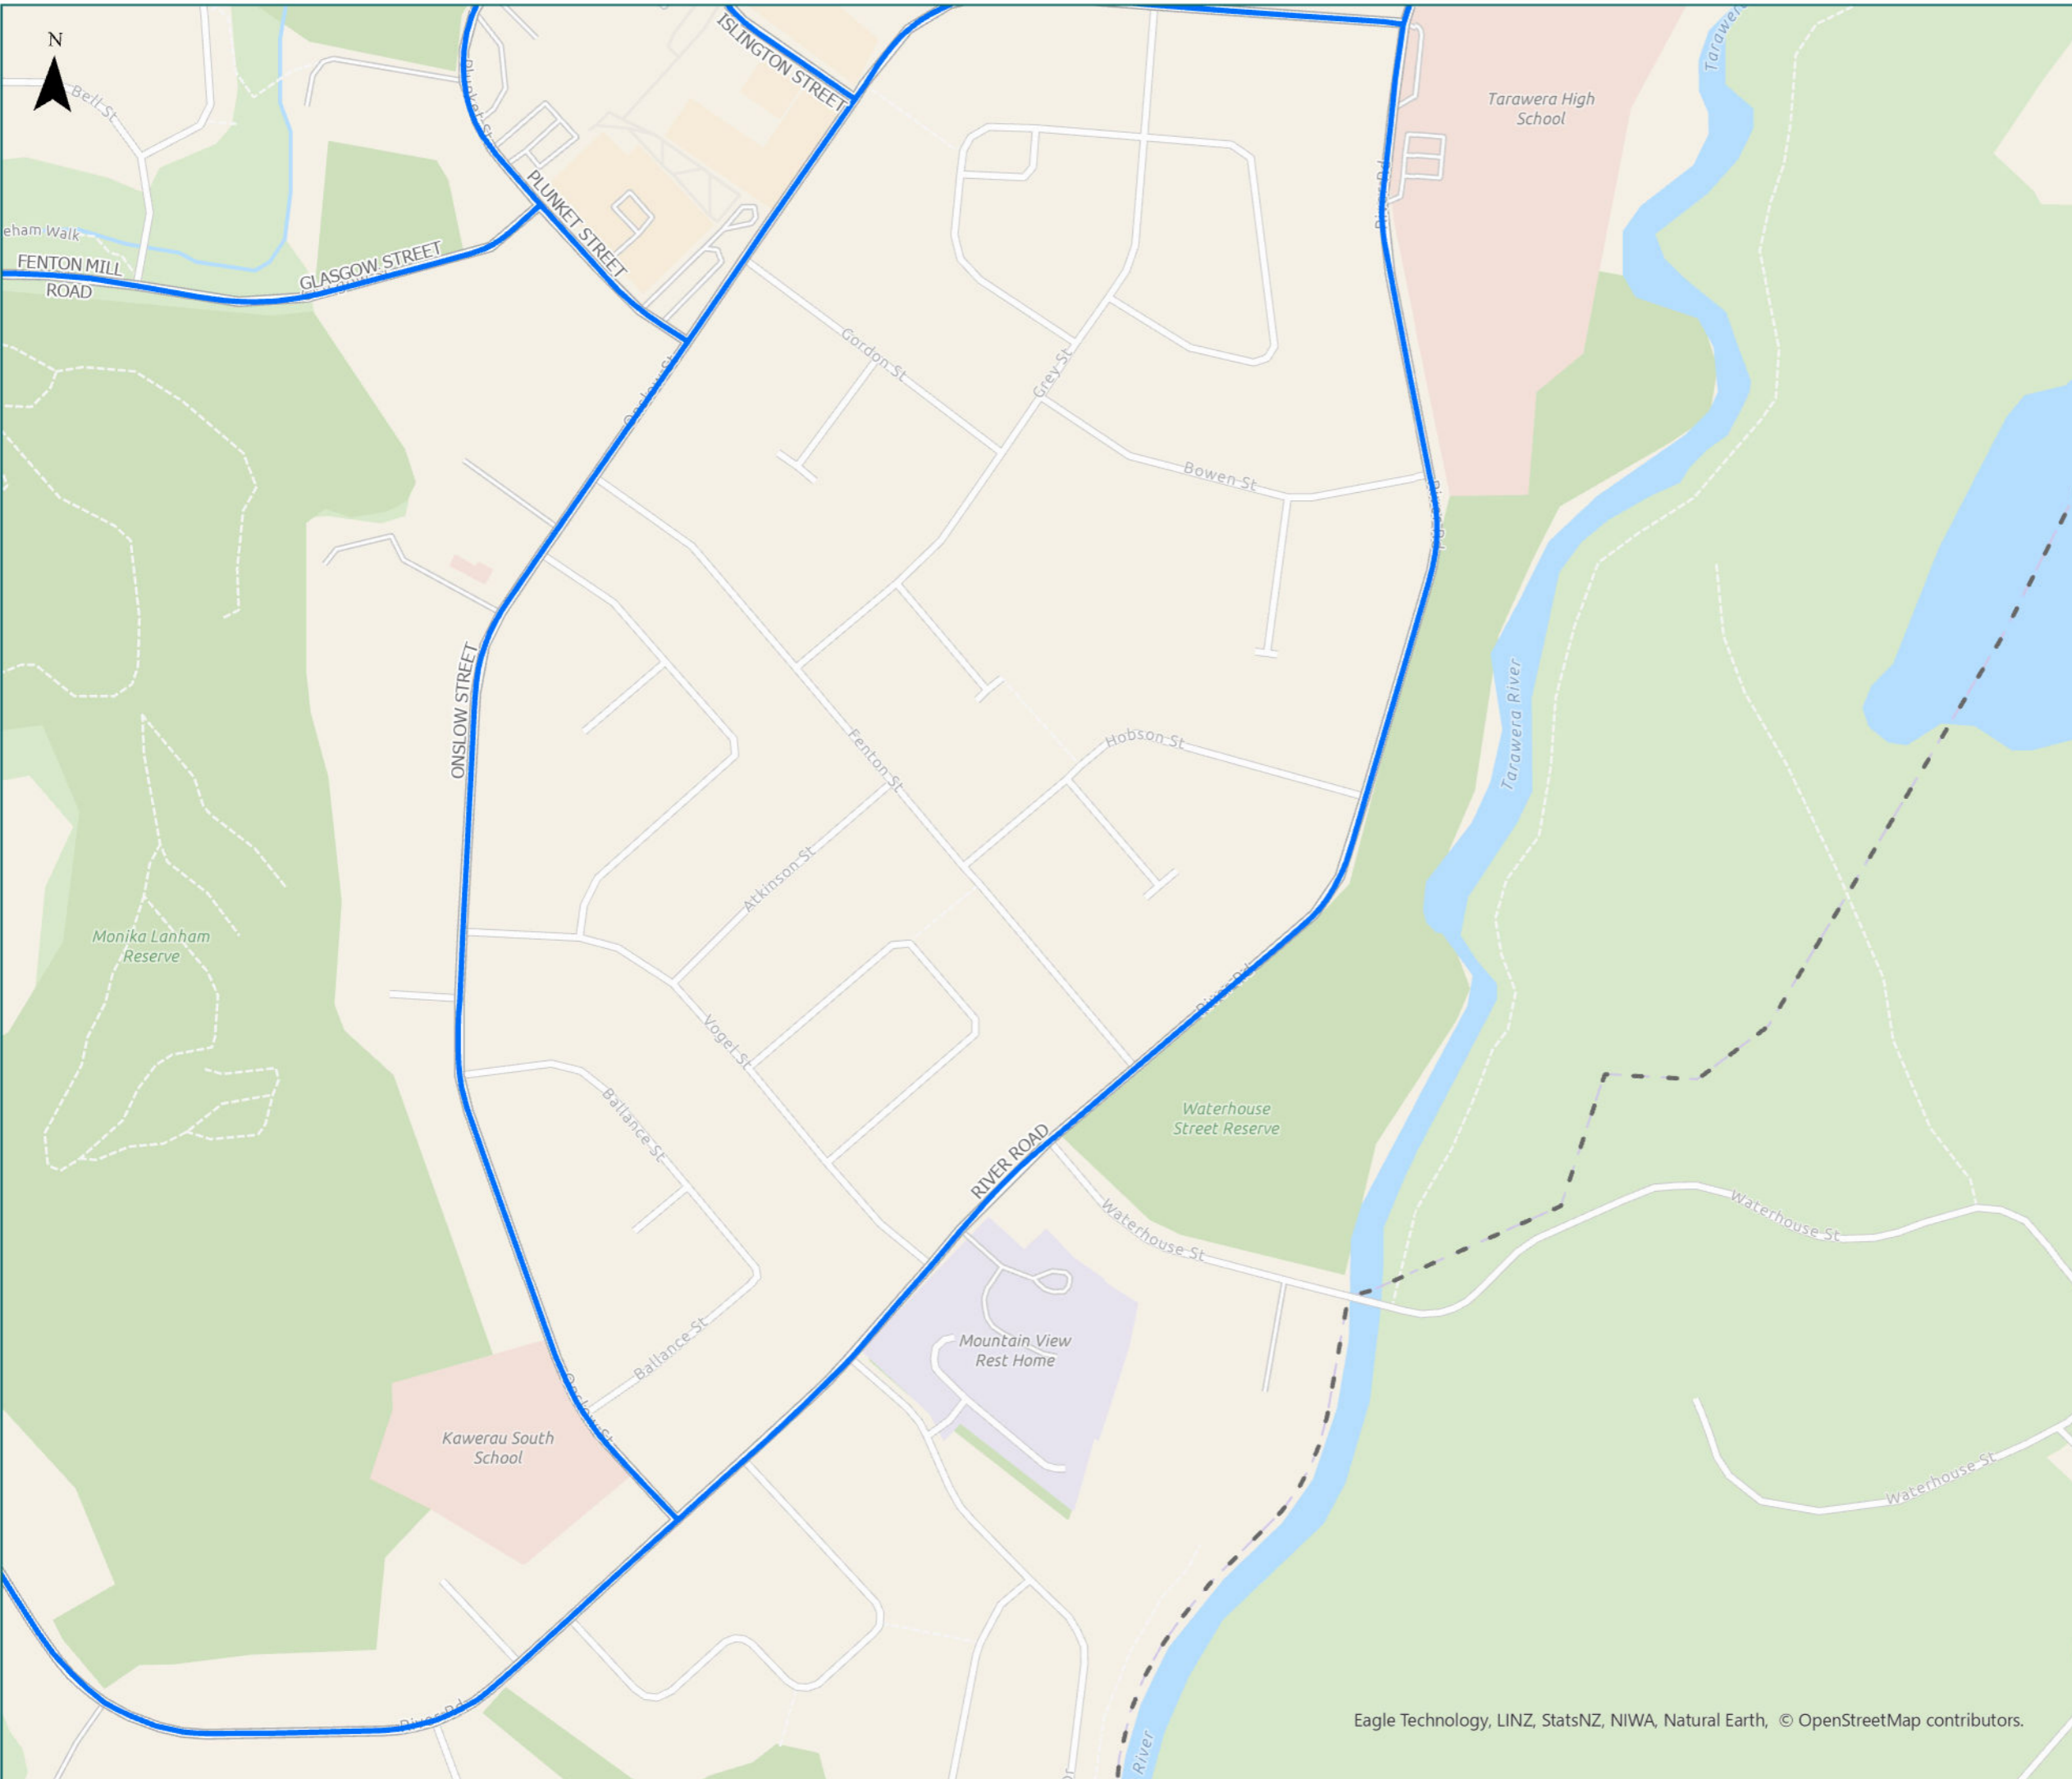

Page 2 of 4

Road/Street Name	Extent of Road/Street
ISLINGTON STREET	Full length
LIVERPOOL STREET	Full length
ONslow STREET	Full length
PARIMAHANA DRIVE	Full length
PLUNKET STREET	Full length
RIVER ROAD	Full length
SPENCER AVENUE	Full length

Road/Street Name	Extent of Road/Street
FENTON MILL ROAD	Full length
GLASGOW STREET	Full length
ISLINGTON STREET	Full length
ONSLow STREET	Full length
PLUNKET STREET	Full length
RIVER ROAD	Full length

* For the list of roads please refer to the index table in the end of the document.

RCA Pre-approved HPMV Routes

Kaverau District

Kaverau West

- Legend
- Local Road
 - State Highway
 - Territorial Authority Boundary
 - Boundary

Page 4 of 4

Road/Street Name	Extent of Road/Street
FENTON MILL ROAD	Full length
RIVER ROAD	Full length
VALLEY ROAD	Full length

* For the list of roads please refer to the index table in the end of the document.

Kawerau District Map Index Page

Route Name	Page
FENTON MILL ROAD (Full length)	3
FLETCHER AVENUE (Full length)	1
GLASGOW STREET (Full length)	3
ISLINGTON STREET (Full length)	2
LIVERPOOL STREET (Full length)	2
MANUKORIHU DRIVE (Full length)	1
ONSLow STREET (Full length)	3
PAORA STREET (Full length)	1
PARIMAHANA DRIVE (Full length)	2
PLUNKET STREET (Full length)	2
RIVER ROAD (Full length)	2
SPENCER AVENUE (Full length)	1
TARAWERA ROAD from SH34 - first 700m to Kawerau/Whakatane district boundary district boundary	1
VALLEY ROAD (Full length)	4