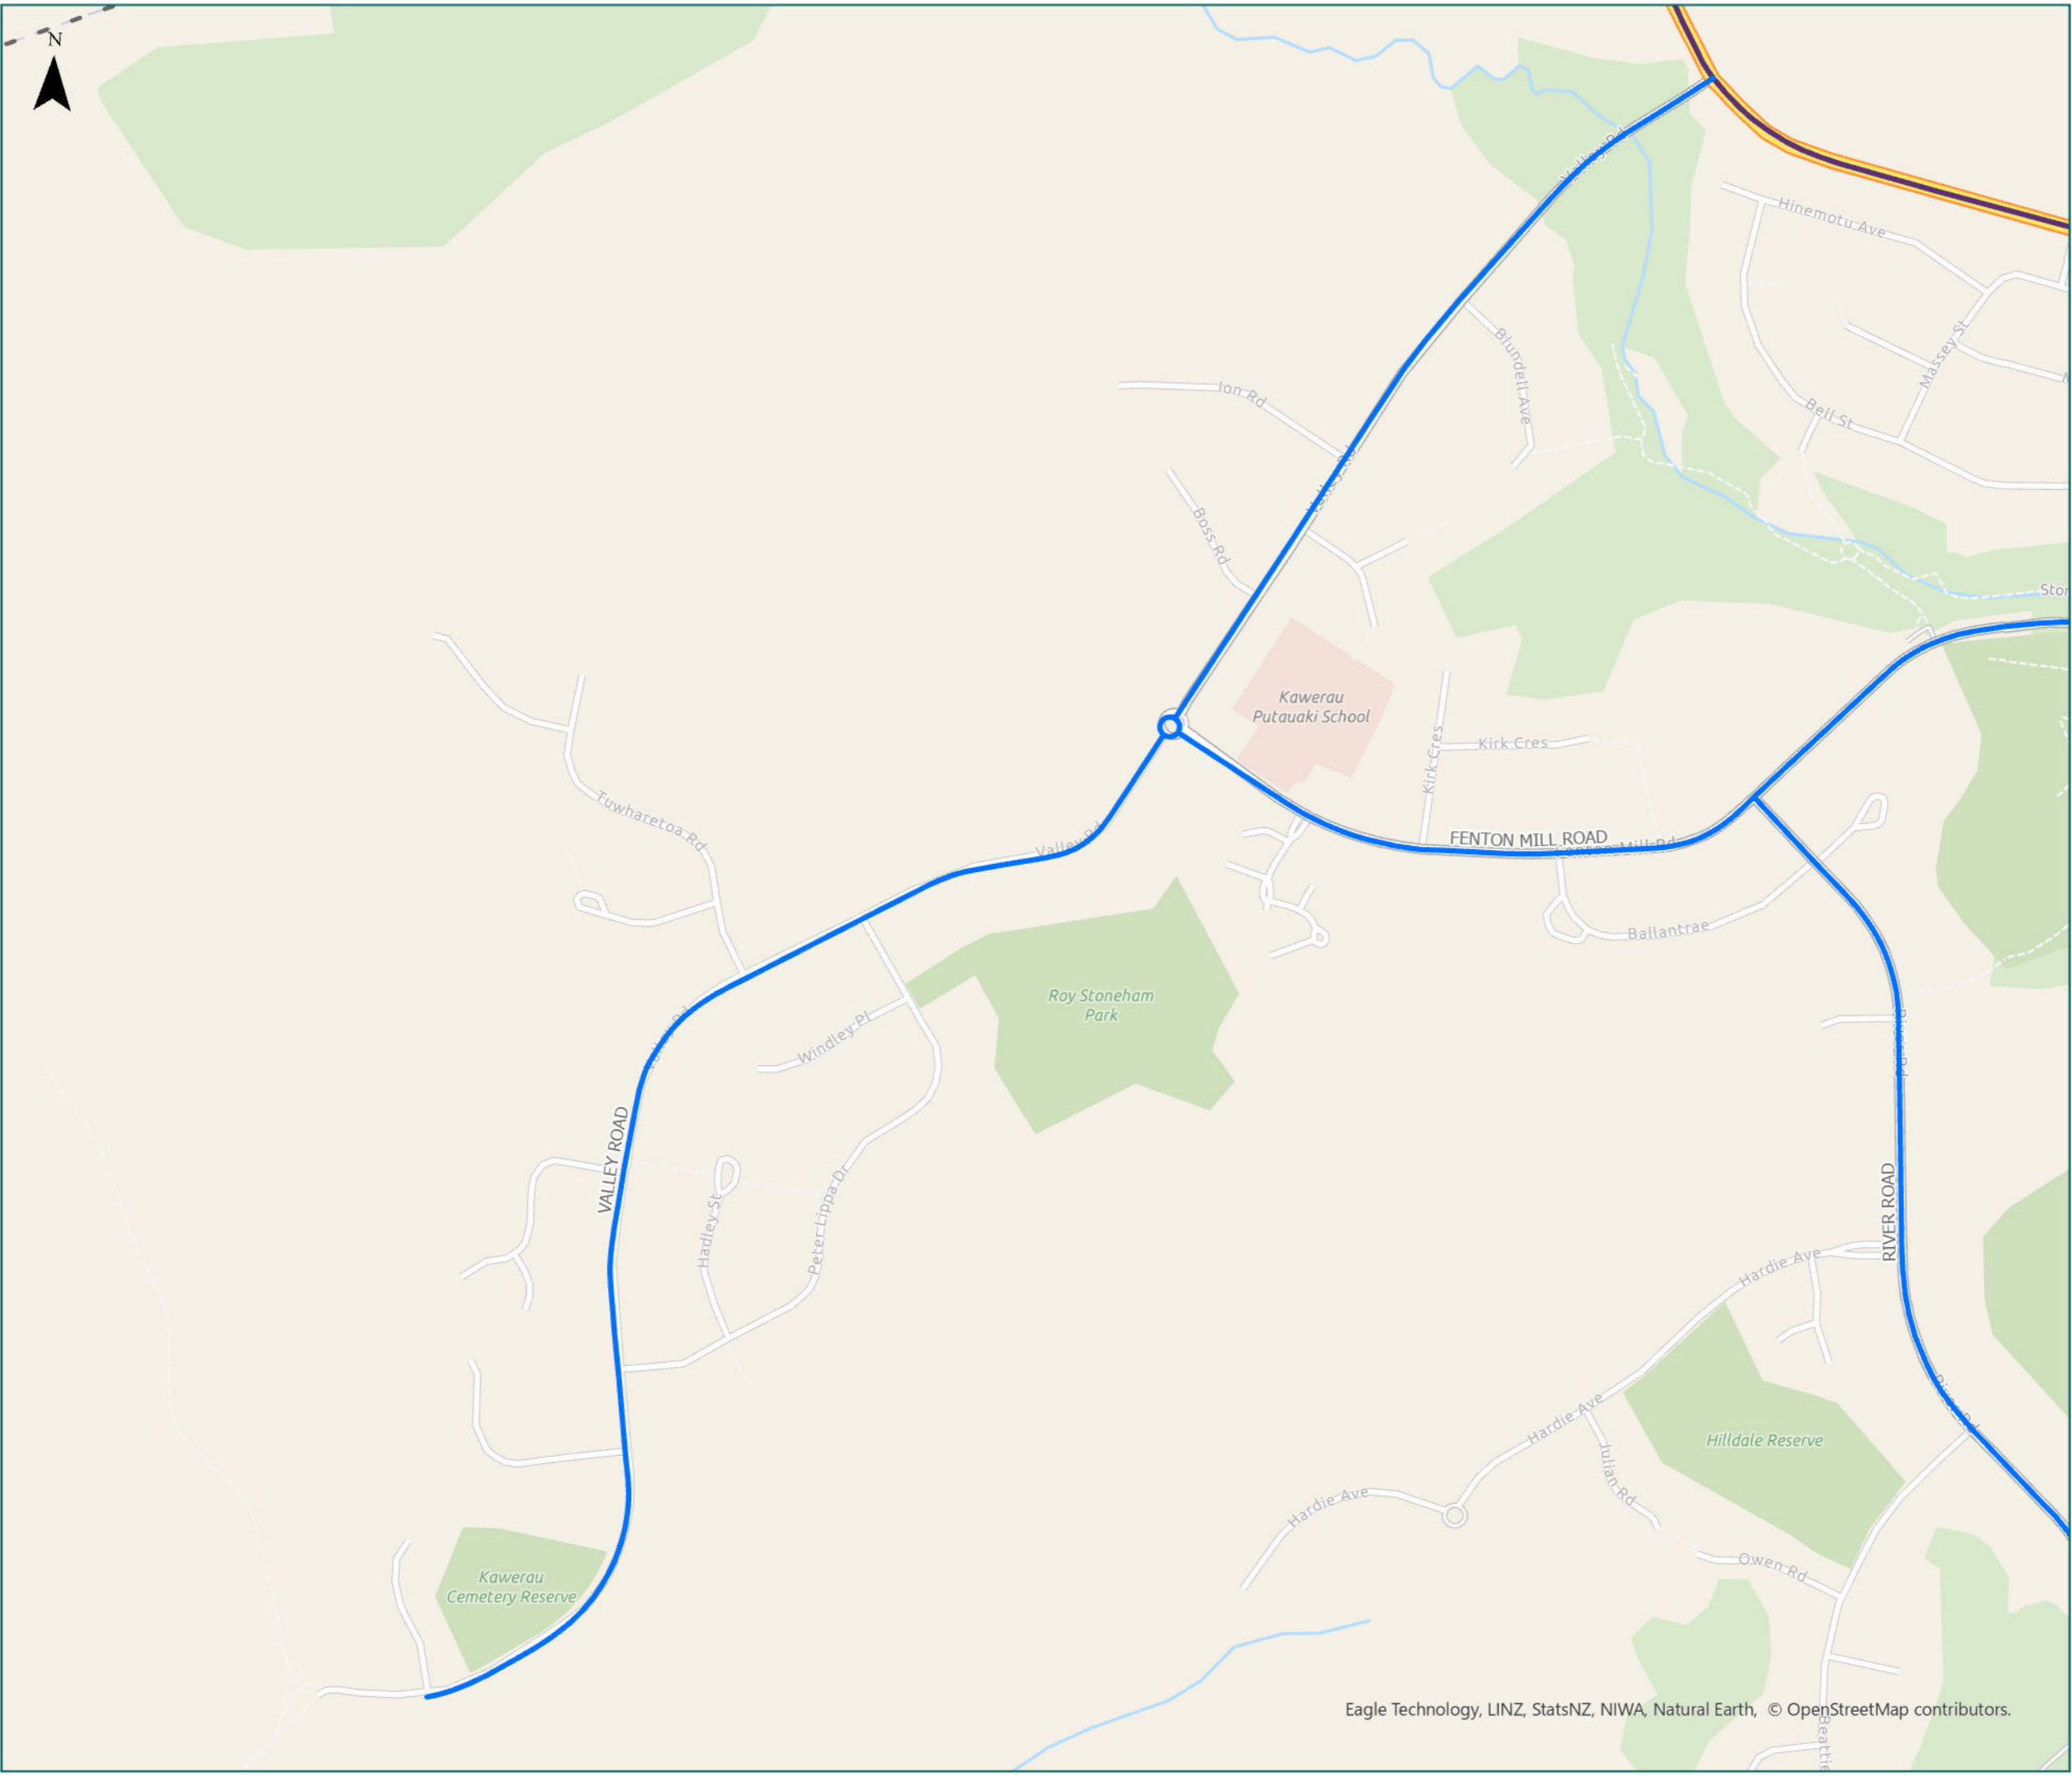

 Territorial Authority Boundary

0 0.45 km

RCA Pre-approved HPMV Routes

Kawerau District

Kawerau North

- Legend
- Local Road
 - State Highway
 - Territorial Authority Boundary
 - Boundary

Page 1 of 4

Road/Street Name	Extent of Road/Street
FLETCHER AVENUE	Full length
MANUKORIH DRIVE	Full length
PAORA STREET	Full length
RIVER ROAD	Full length
SPENCER AVENUE	Full length
TARAWERA ROAD	from SH34 – first 700m to Kawerau/Whakatane district boundary district boundary

Page 2 of 4

Road/Street Name	Extent of Road/Street
ISLINGTON STREET	Full length
LIVERPOOL STREET	Full length
ONslow STREET	Full length
PARIMAHANA DRIVE	Full length
PLUNKET STREET	Full length
RIVER ROAD	Full length
SPENCER AVENUE	Full length

Road/Street Name	Extent of Road/Street
FENTON MILL ROAD	Full length
GLASGOW STREET	Full length
ISLINGTON STREET	Full length
ONSLow STREET	Full length
PLUNKET STREET	Full length
RIVER ROAD	Full length

* For the list of roads please refer to the index table in the end of the document.

* For the list of roads please refer to the index table in the end of the document.

Kawerau District Map Index Page

Route Name	Page
FENTON MILL ROAD (Full length)	3
FLETCHER AVENUE (Full length)	1
GLASGOW STREET (Full length)	3
ISLINGTON STREET (Full length)	2
LIVERPOOL STREET (Full length)	2
MANUKORIHU DRIVE (Full length)	1
ONSLow STREET (Full length)	3
PAORA STREET (Full length)	1
PARIMAHANA DRIVE (Full length)	2
PLUNKET STREET (Full length)	2
RIVER ROAD (Full length)	2
SPENCER AVENUE (Full length)	1
TARAWERA ROAD from SH34 - first 700m to Kawerau/Whakatane district boundary district boundary	1
VALLEY ROAD (Full length)	4