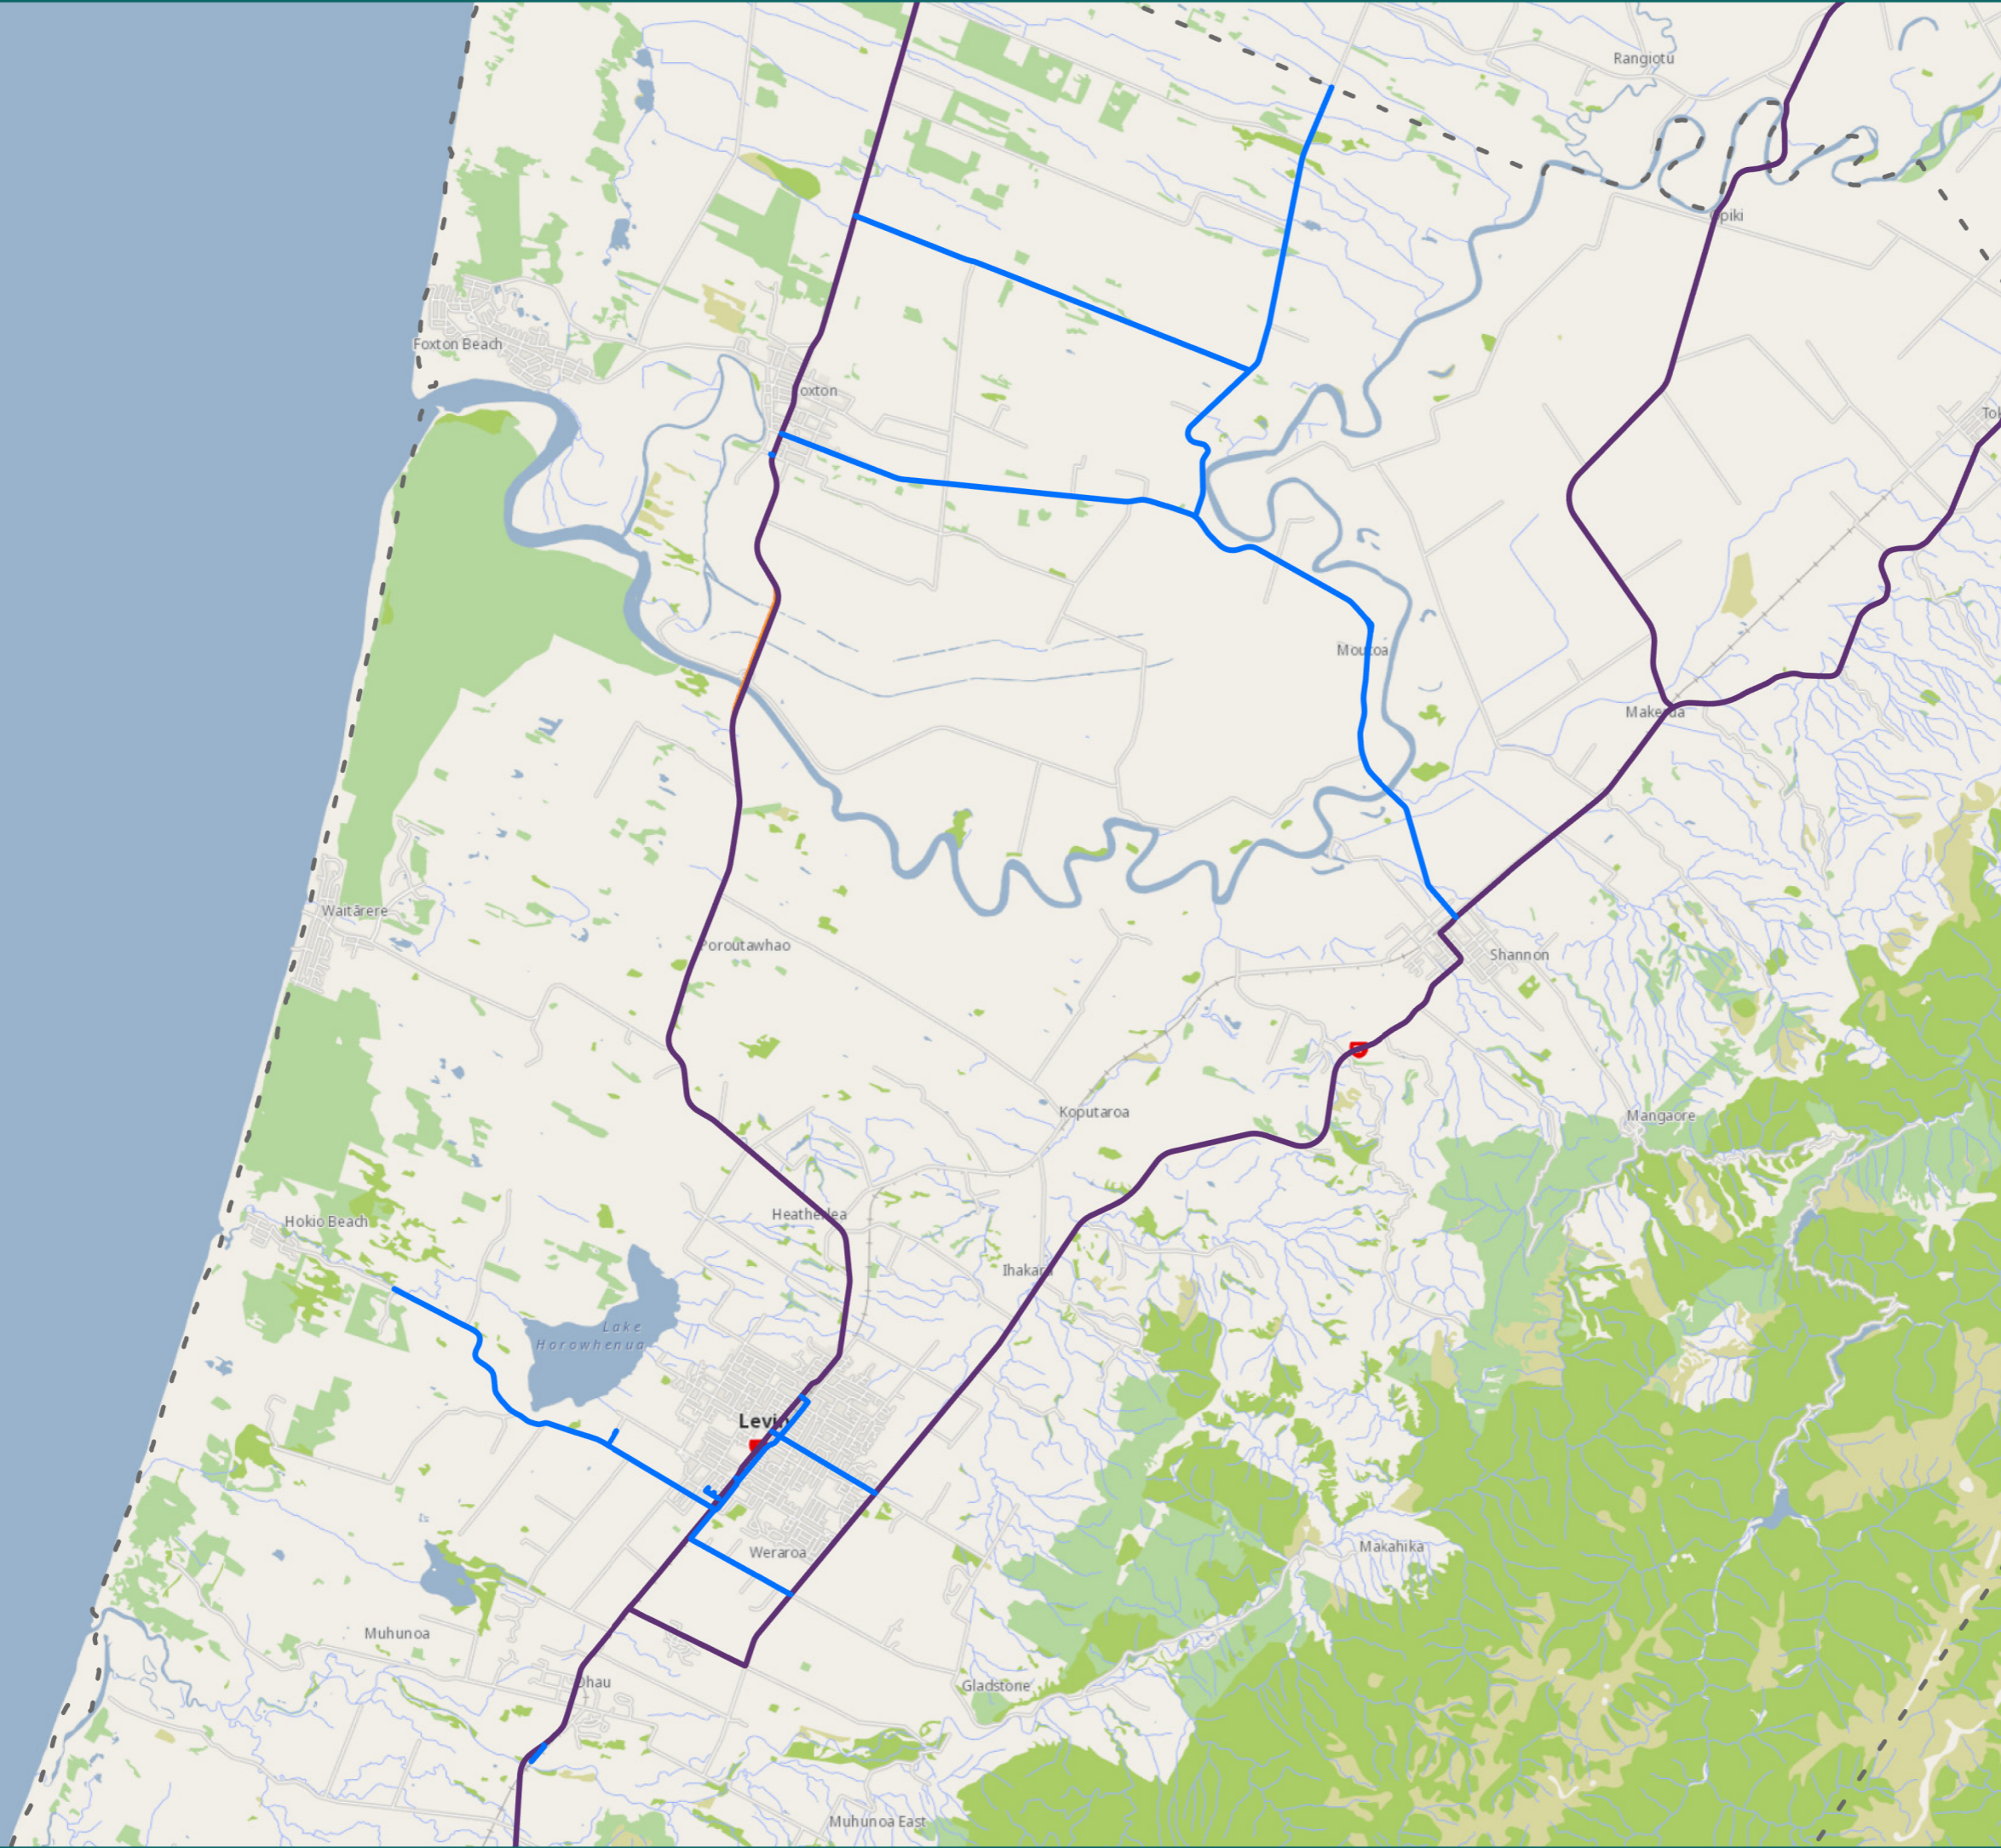

RCA Pre-approved HPMV Routes

Horowhenua District

Overview

Legend

- High Productivity Motor Vehicle (HPMV) Routes
 - Local Road 
- Full High Productivity Motor Vehicle Routes (SH)
 - State Highway 
 - Territorial Authority Boundary 

RCA Pre-approved HPMV Routes

Horowhenua District

Foxton

Legend

- Local Road
- State Highway
- Territorial Authority
- Boundary

Page 1 of 6

Road/Street Name	Road/Street Extent
PURCELL STREET	from SH1 to No. 109 Purcell St (Turks Poultry Farm)
UNION STREET	from SH1 to Foxton Shannon Rd

* For the list of roads please refer to the index table in the end of the document.

RCA Pre-approved HPMV Routes

Horowhenua District

Moutoa

Legend

- Local Road
- State Highway
- Territorial Authority Boundary
- Boundary

Page 2 of 6

Road/Street Name	Road/Street Extent
FOXTON-SHANNON ROAD	Full length - Union St to Sheehan St
HIMATANGI BLOCK ROAD	from Foxton Shannon Rd to Manawatu DC boundary (approx. 7.58 kms)
MOTUITI ROAD	Full length
UNION STREET	from SH1 to Foxton Shannon Rd