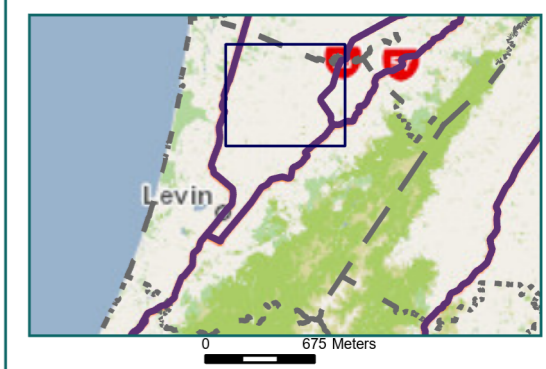

* For the list of roads please refer to the index table in the end of the document.