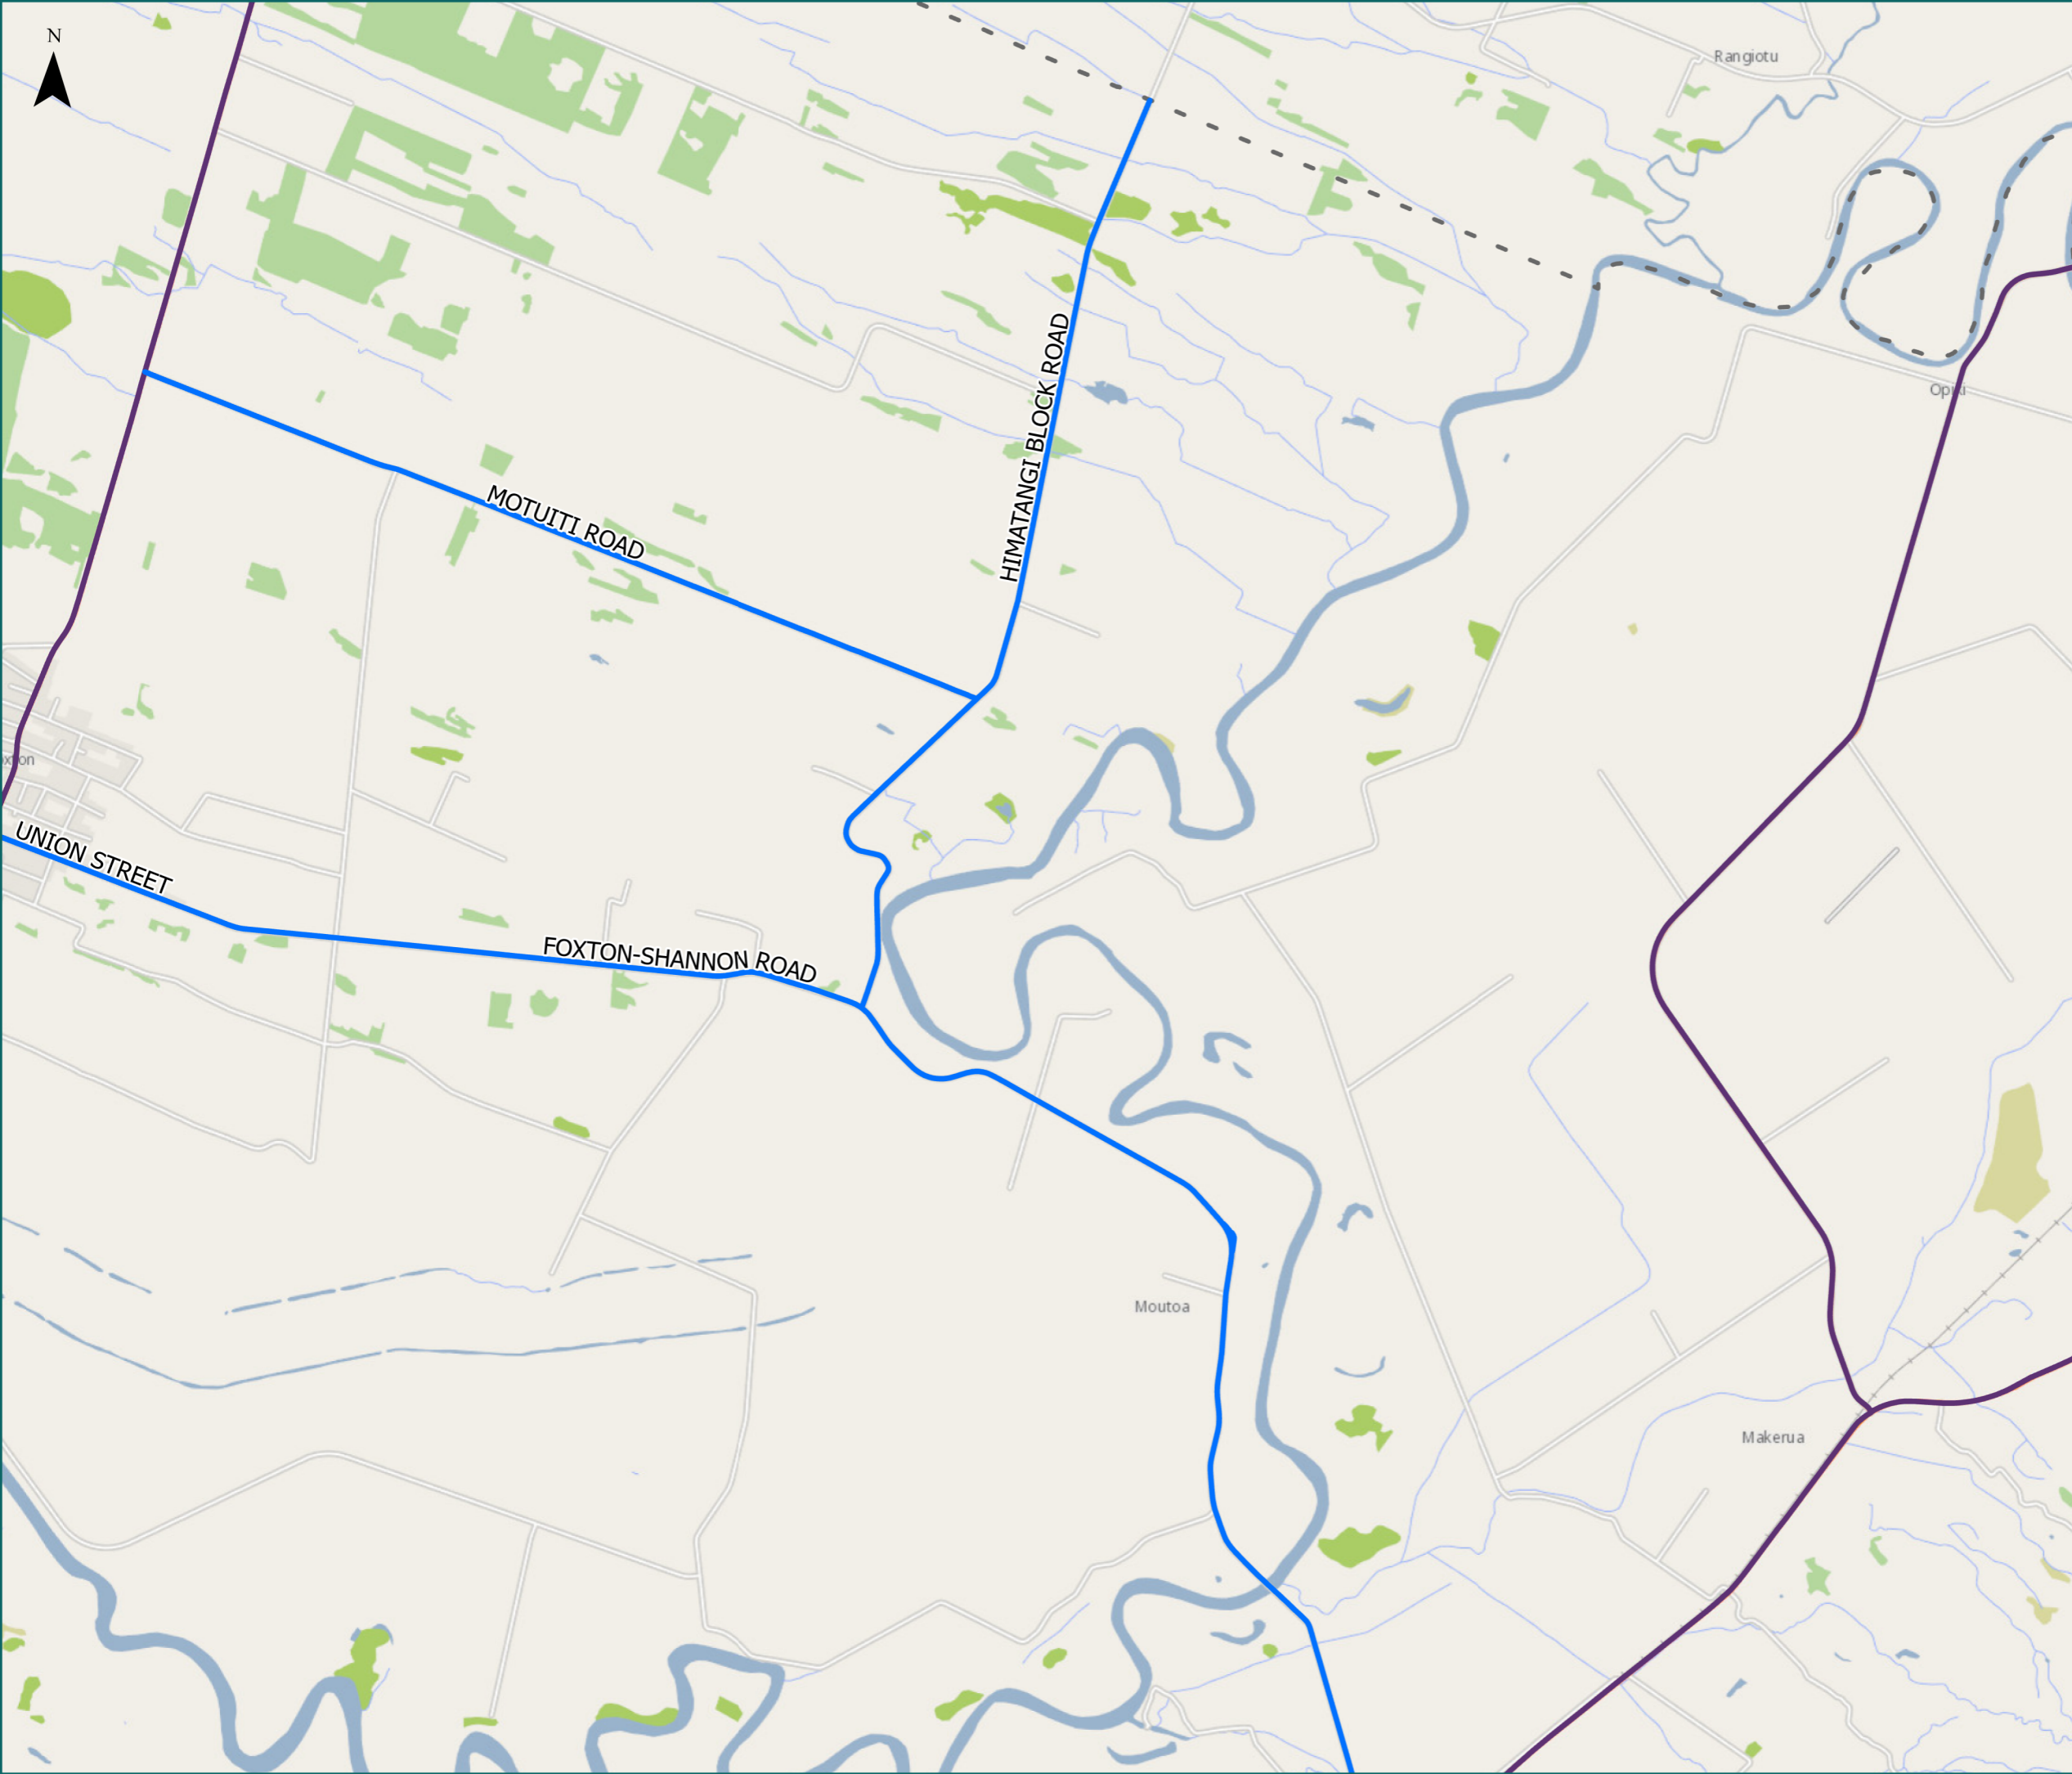

RCA Pre-approved HPMV Routes

Horowhenua District

Foxton

Legend

- Local Road
- State Highway
- Territorial Authority
- Boundary

Page 1 of 6

Road/Street Name	Road/Street Extent
PURCELL STREET	from SH1 to No. 109 Purcell St (Turks Poultry Farm)
UNION STREET	from SH1 to Foxton Shannon Rd

* For the list of roads please refer to the index table in the end of the document.

RCA Pre-approved HPMV Routes

Horowhenua District

Moutoa

Legend

- Local Road
- State Highway
- Territorial Authority Boundary
- Boundary

Page 2 of 6

Road/Street Name	Road/Street Extent
FOXTON-SHANNON ROAD	Full length - Union St to Sheehan St
HIMATANGI BLOCK ROAD	from Foxton Shannon Rd to Manawatu DC boundary (approx. 7.58 kms)
MOTUITI ROAD	Full length
UNION STREET	from SH1 to Foxton Shannon Rd

Page 3 of 6

Road/Street Name	Road/Street Extent
FOXTON-SHANNON ROAD	Full length - Union St to Sheehan St
SHEEHAN STREET	from Foxton Shannon Rd to SH57

* For the list of roads please refer to the index table in the end of the document.