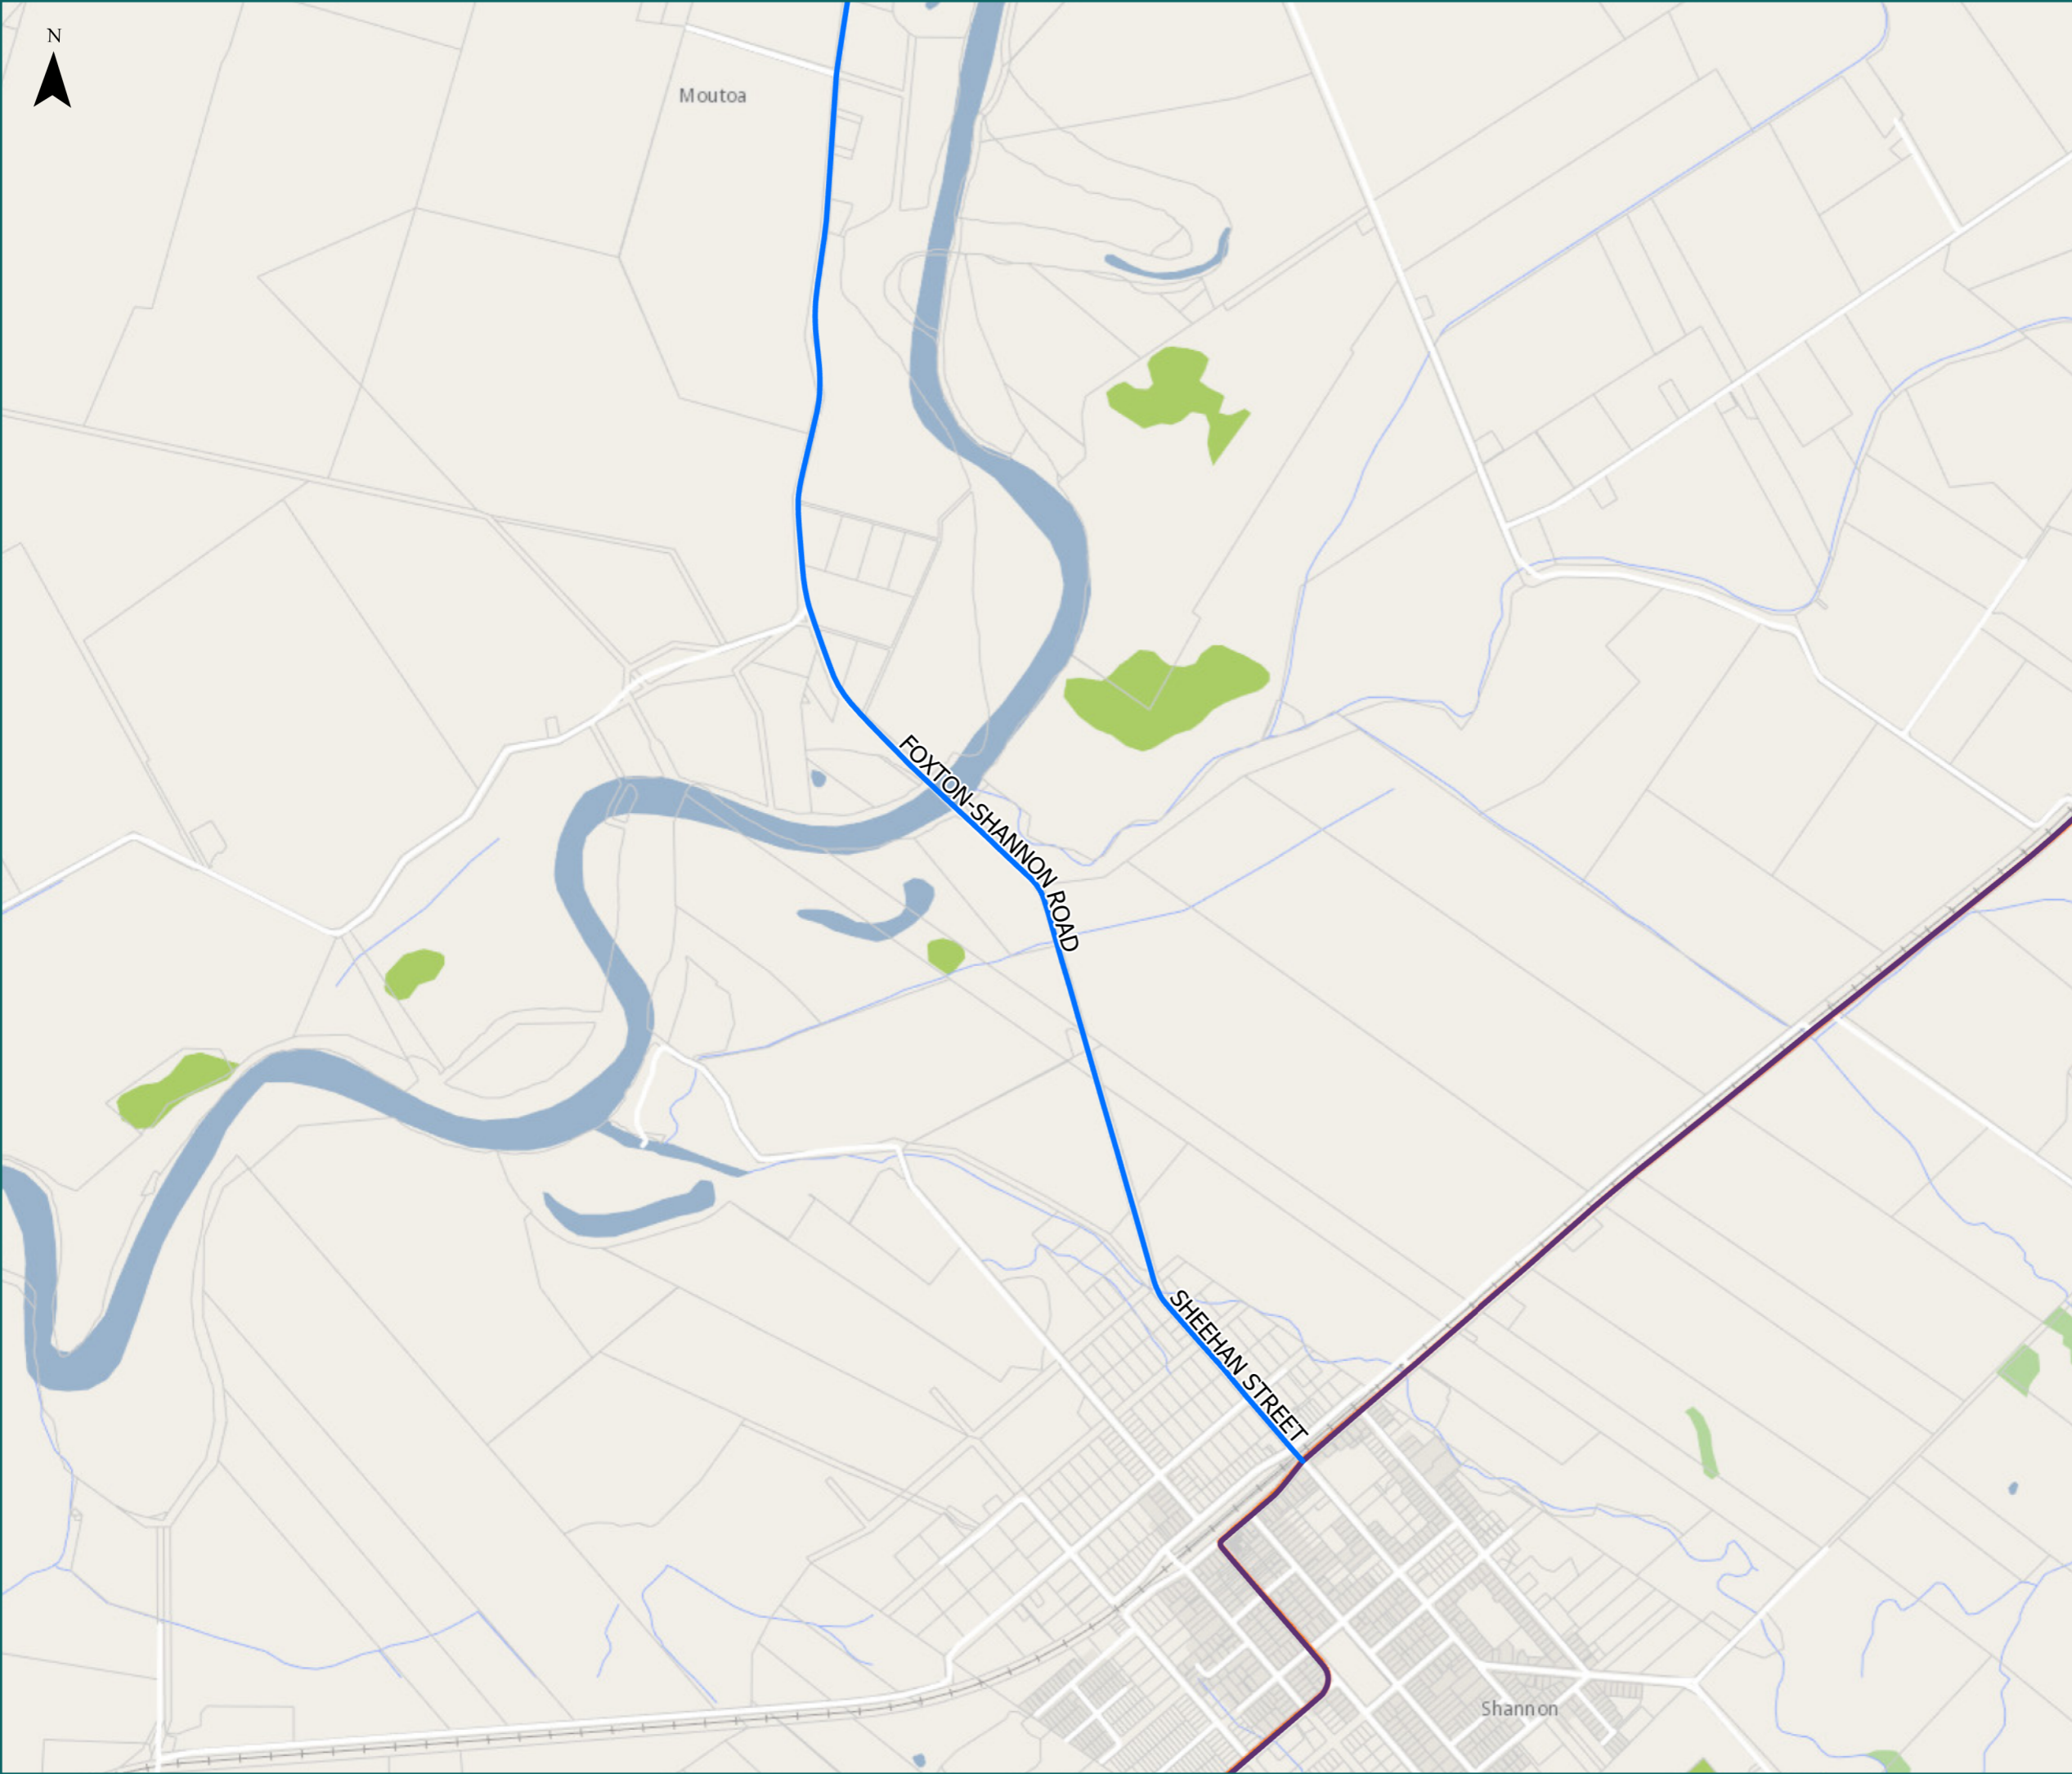

Page 2 of 6

Road/Street Name	Road/Street Extent
FOXTON-SHANNON ROAD	Full length - Union St to Sheehan St
HIMATANGI BLOCK ROAD	from Foxton Shannon Rd to Manawatu DC boundary (approx. 7.58 kms)
MOTUITI ROAD	Full length
UNION STREET	from SH1 to Foxton Shannon Rd

* For the list of roads please refer to the index table in the end of the document.

RCA Pre-approved HPMV Routes

Horowhenua District Shannon

Legend

- Local Road
- State Highway
- Territorial Authority
- Boundary

Page 3 of 6

Road/Street Name	Road/Street Extent
FOXTON-SHANNON ROAD	Full length - Union St to Sheehan St
SHEEHAN STREET	from Foxton Shannon Rd to SH57

* For the list of roads please refer to the index table in the end of the document.

**RCA Pre-approved
HPMV Routes**
Horowhenua District
Hokio

Legend

- Local Road
- Territorial Authority
- Boundary

Road/Street Name	Road/Street Extent
HAMARIA ROAD	from Hokio Beach Road to 19-31 Hamaria Road (Alliance Group Entrance)
HOKIO BEACH ROAD	from SH1 to No. 665 Hokio Beach Road (Landfill)