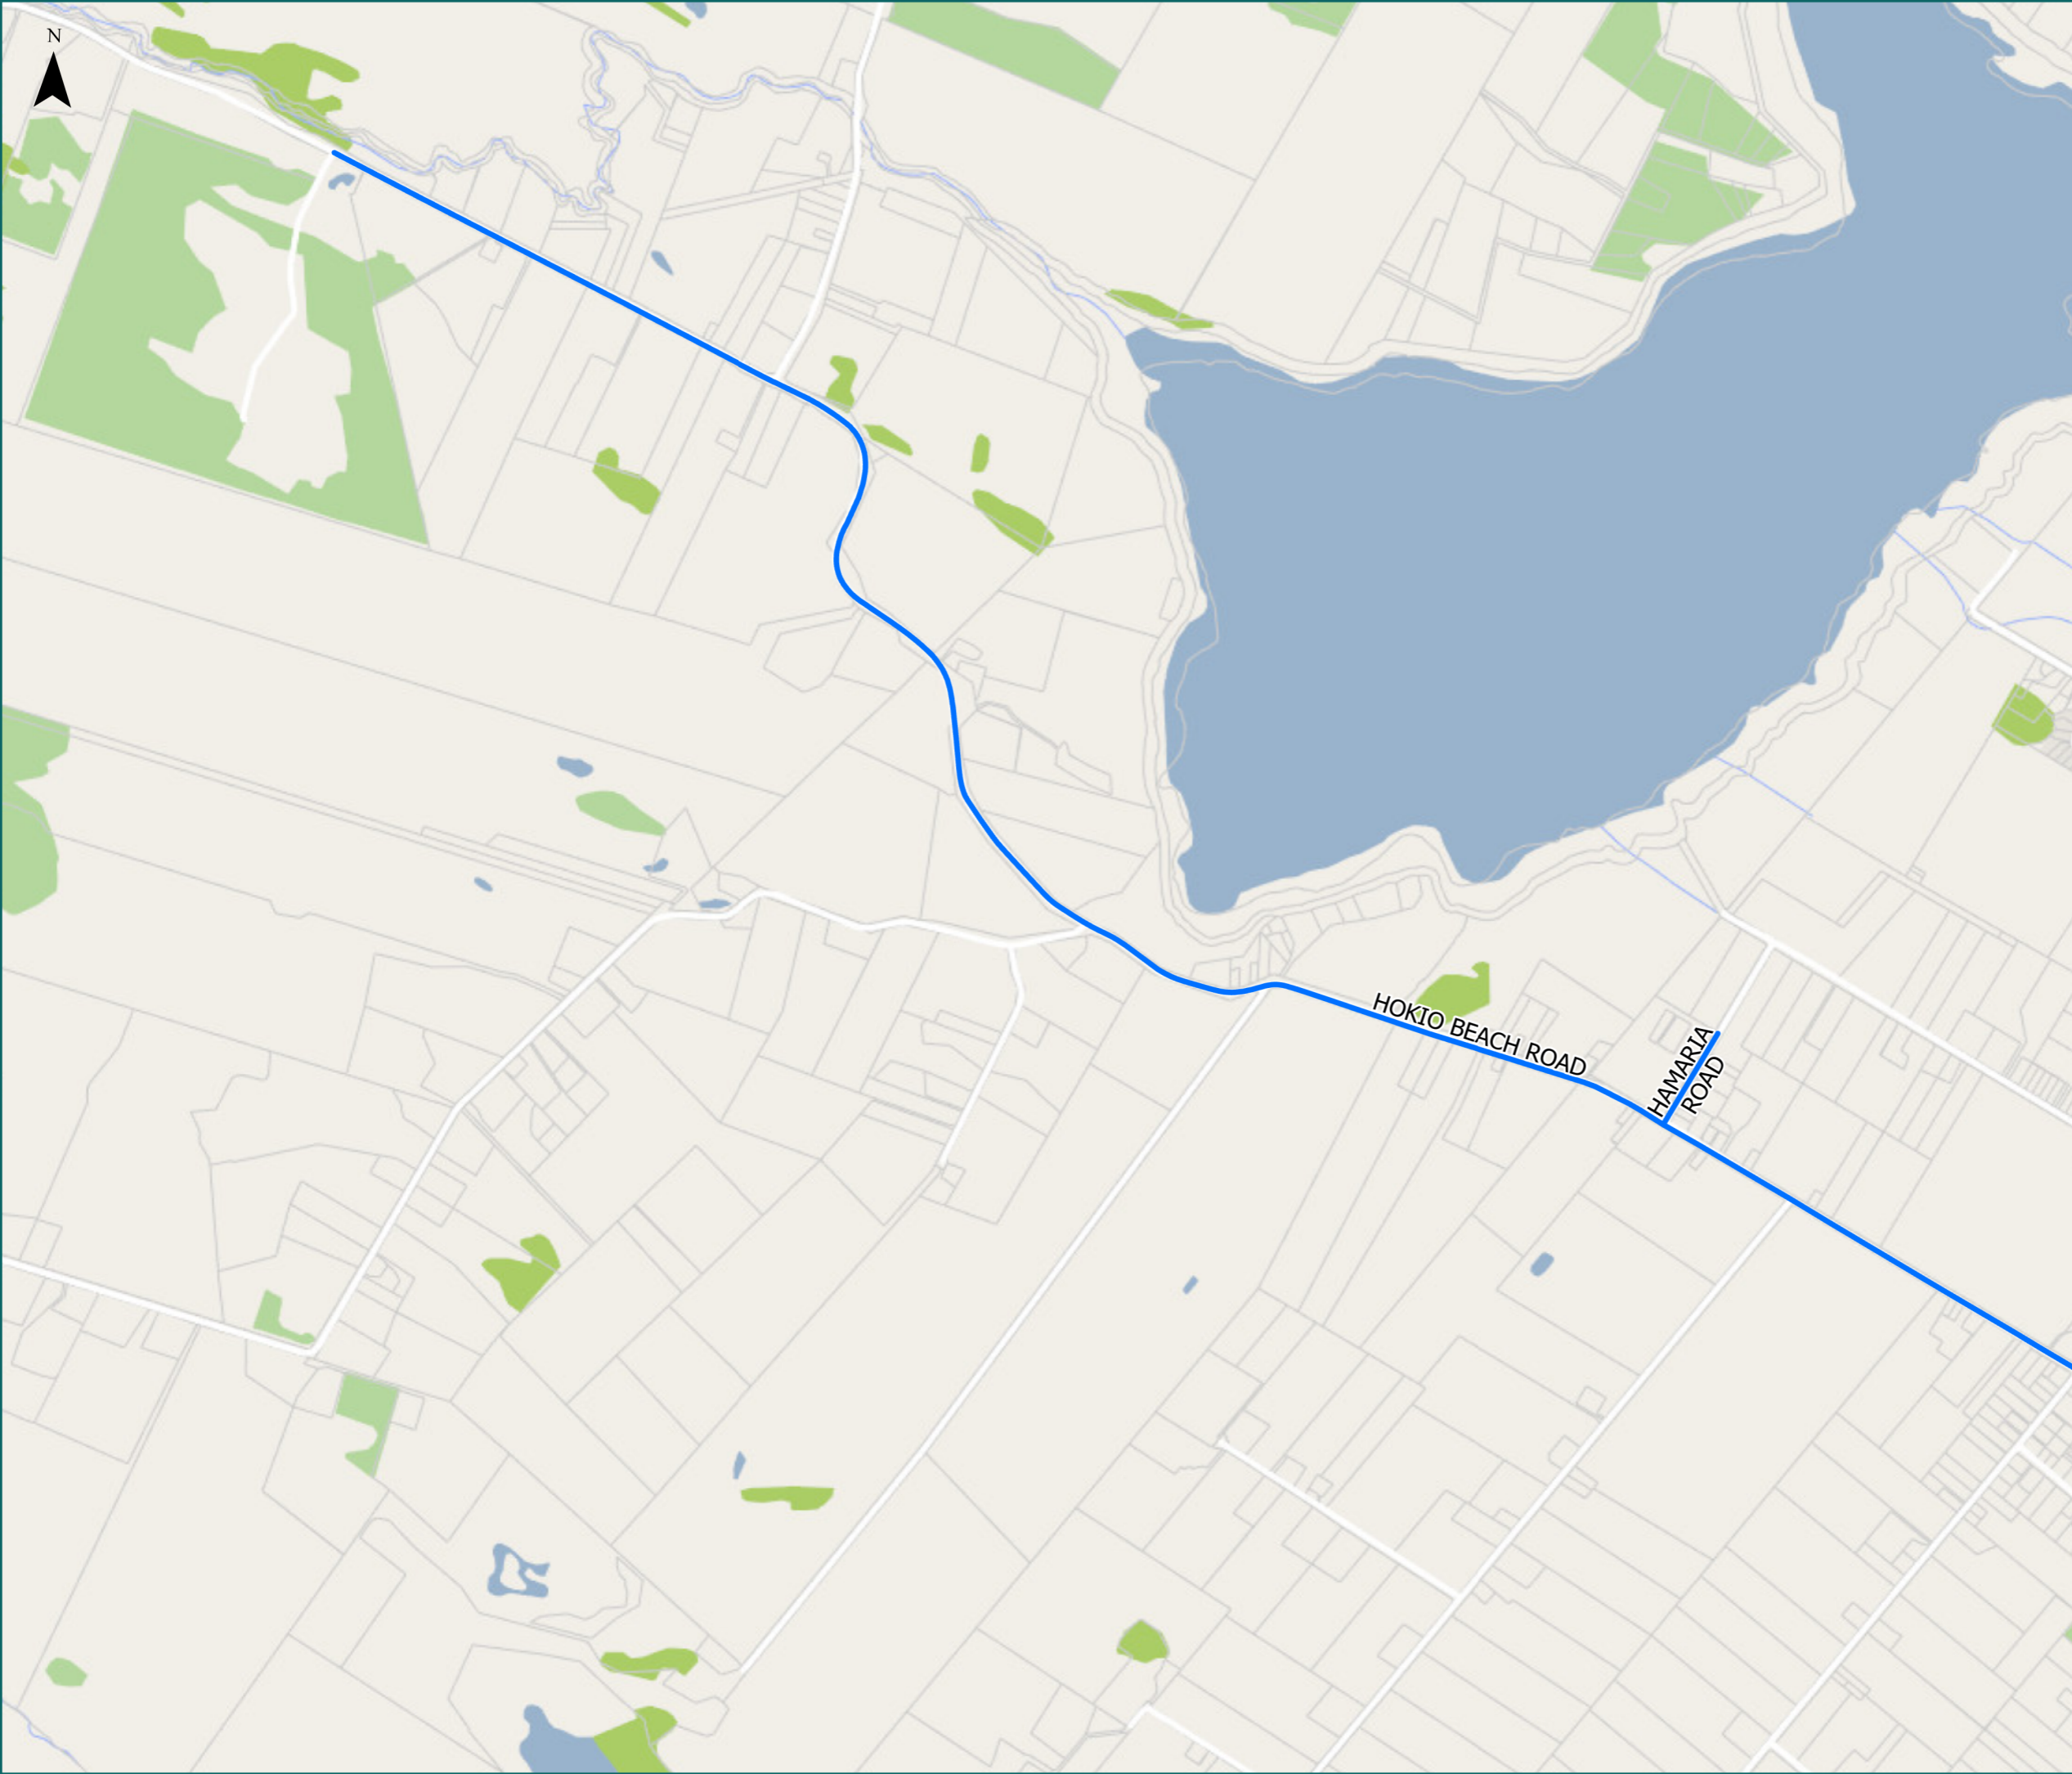

Page 3 of 6

Road/Street Name	Road/Street Extent
FOXTON-SHANNON ROAD	Full length - Union St to Sheehan St
SHEEHAN STREET	from Foxton Shannon Rd to SH57

* For the list of roads please refer to the index table in the end of the document.

**RCA Pre-approved
HPMV Routes**
Horowhenua District
Hokio

Legend

- Local Road
- Territorial Authority
- Boundary

Road/Street Name	Road/Street Extent
HAMARIA ROAD	from Hokio Beach Road to 19-31 Hamaria Road (Alliance Group Entrance)
HOKIO BEACH ROAD	from SH1 to No. 665 Hokio Beach Road (Landfill)