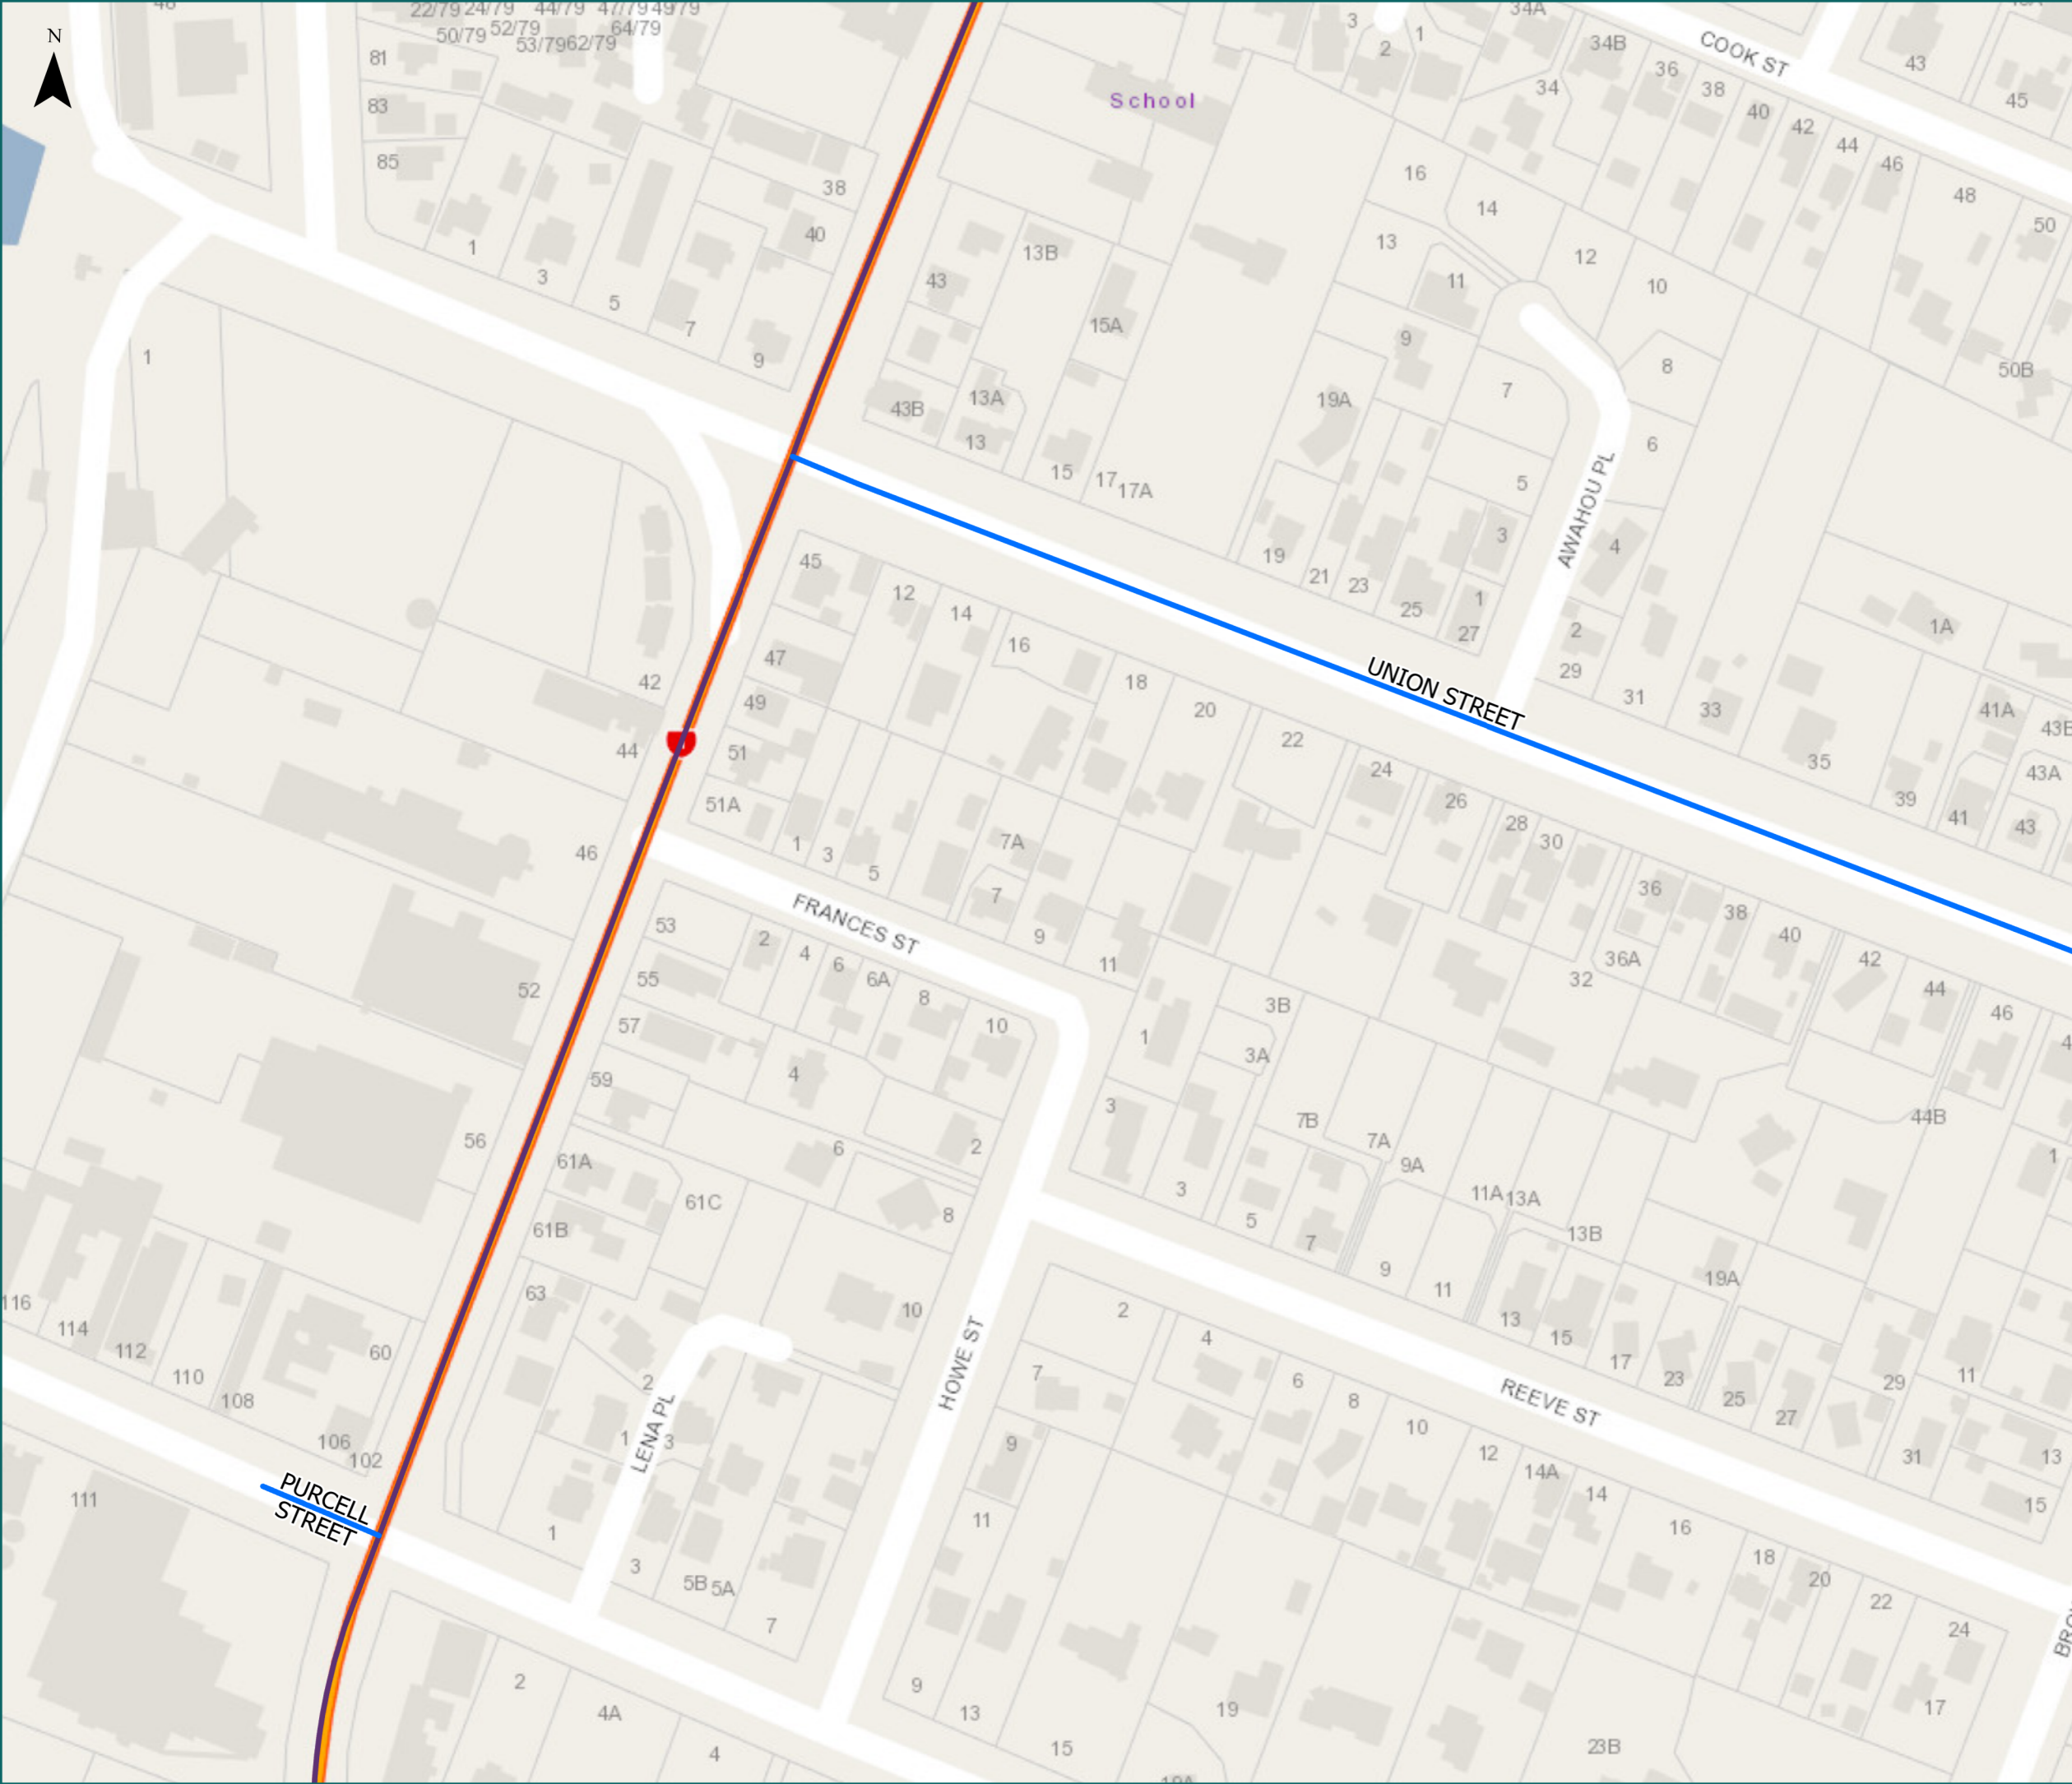

RCA Pre-approved HPMV Routes

Horowhenua District

Overview

Legend

- High Productivity Motor Vehicle (HPMV) Routes
 - Local Road 
- Full High Productivity Motor Vehicle Routes (SH)
 - State Highway 
 - Territorial Authority Boundary 

RCA Pre-approved HPMV Routes

Horowhenua District

Foxton

Legend

- Local Road
- State Highway
- Territorial Authority
- Boundary

Page 1 of 6

Road/Street Name	Road/Street Extent
PURCELL STREET	from SH1 to No. 109 Purcell St (Turks Poultry Farm)
UNION STREET	from SH1 to Foxton Shannon Rd

Page 2 of 6

Road/Street Name	Road/Street Extent
FOXTON-SHANNON ROAD	Full length - Union St to Sheehan St
HIMATANGI BLOCK ROAD	from Foxton Shannon Rd to Manawatu DC boundary (approx. 7.58 kms)
MOTUITI ROAD	Full length
UNION STREET	from SH1 to Foxton Shannon Rd

Page 3 of 6

Road/Street Name	Road/Street Extent
FOXTON-SHANNON ROAD	Full length - Union St to Sheehan St
SHEEHAN STREET	from Foxton Shannon Rd to SH57

* For the list of roads please refer to the index table in the end of the document.