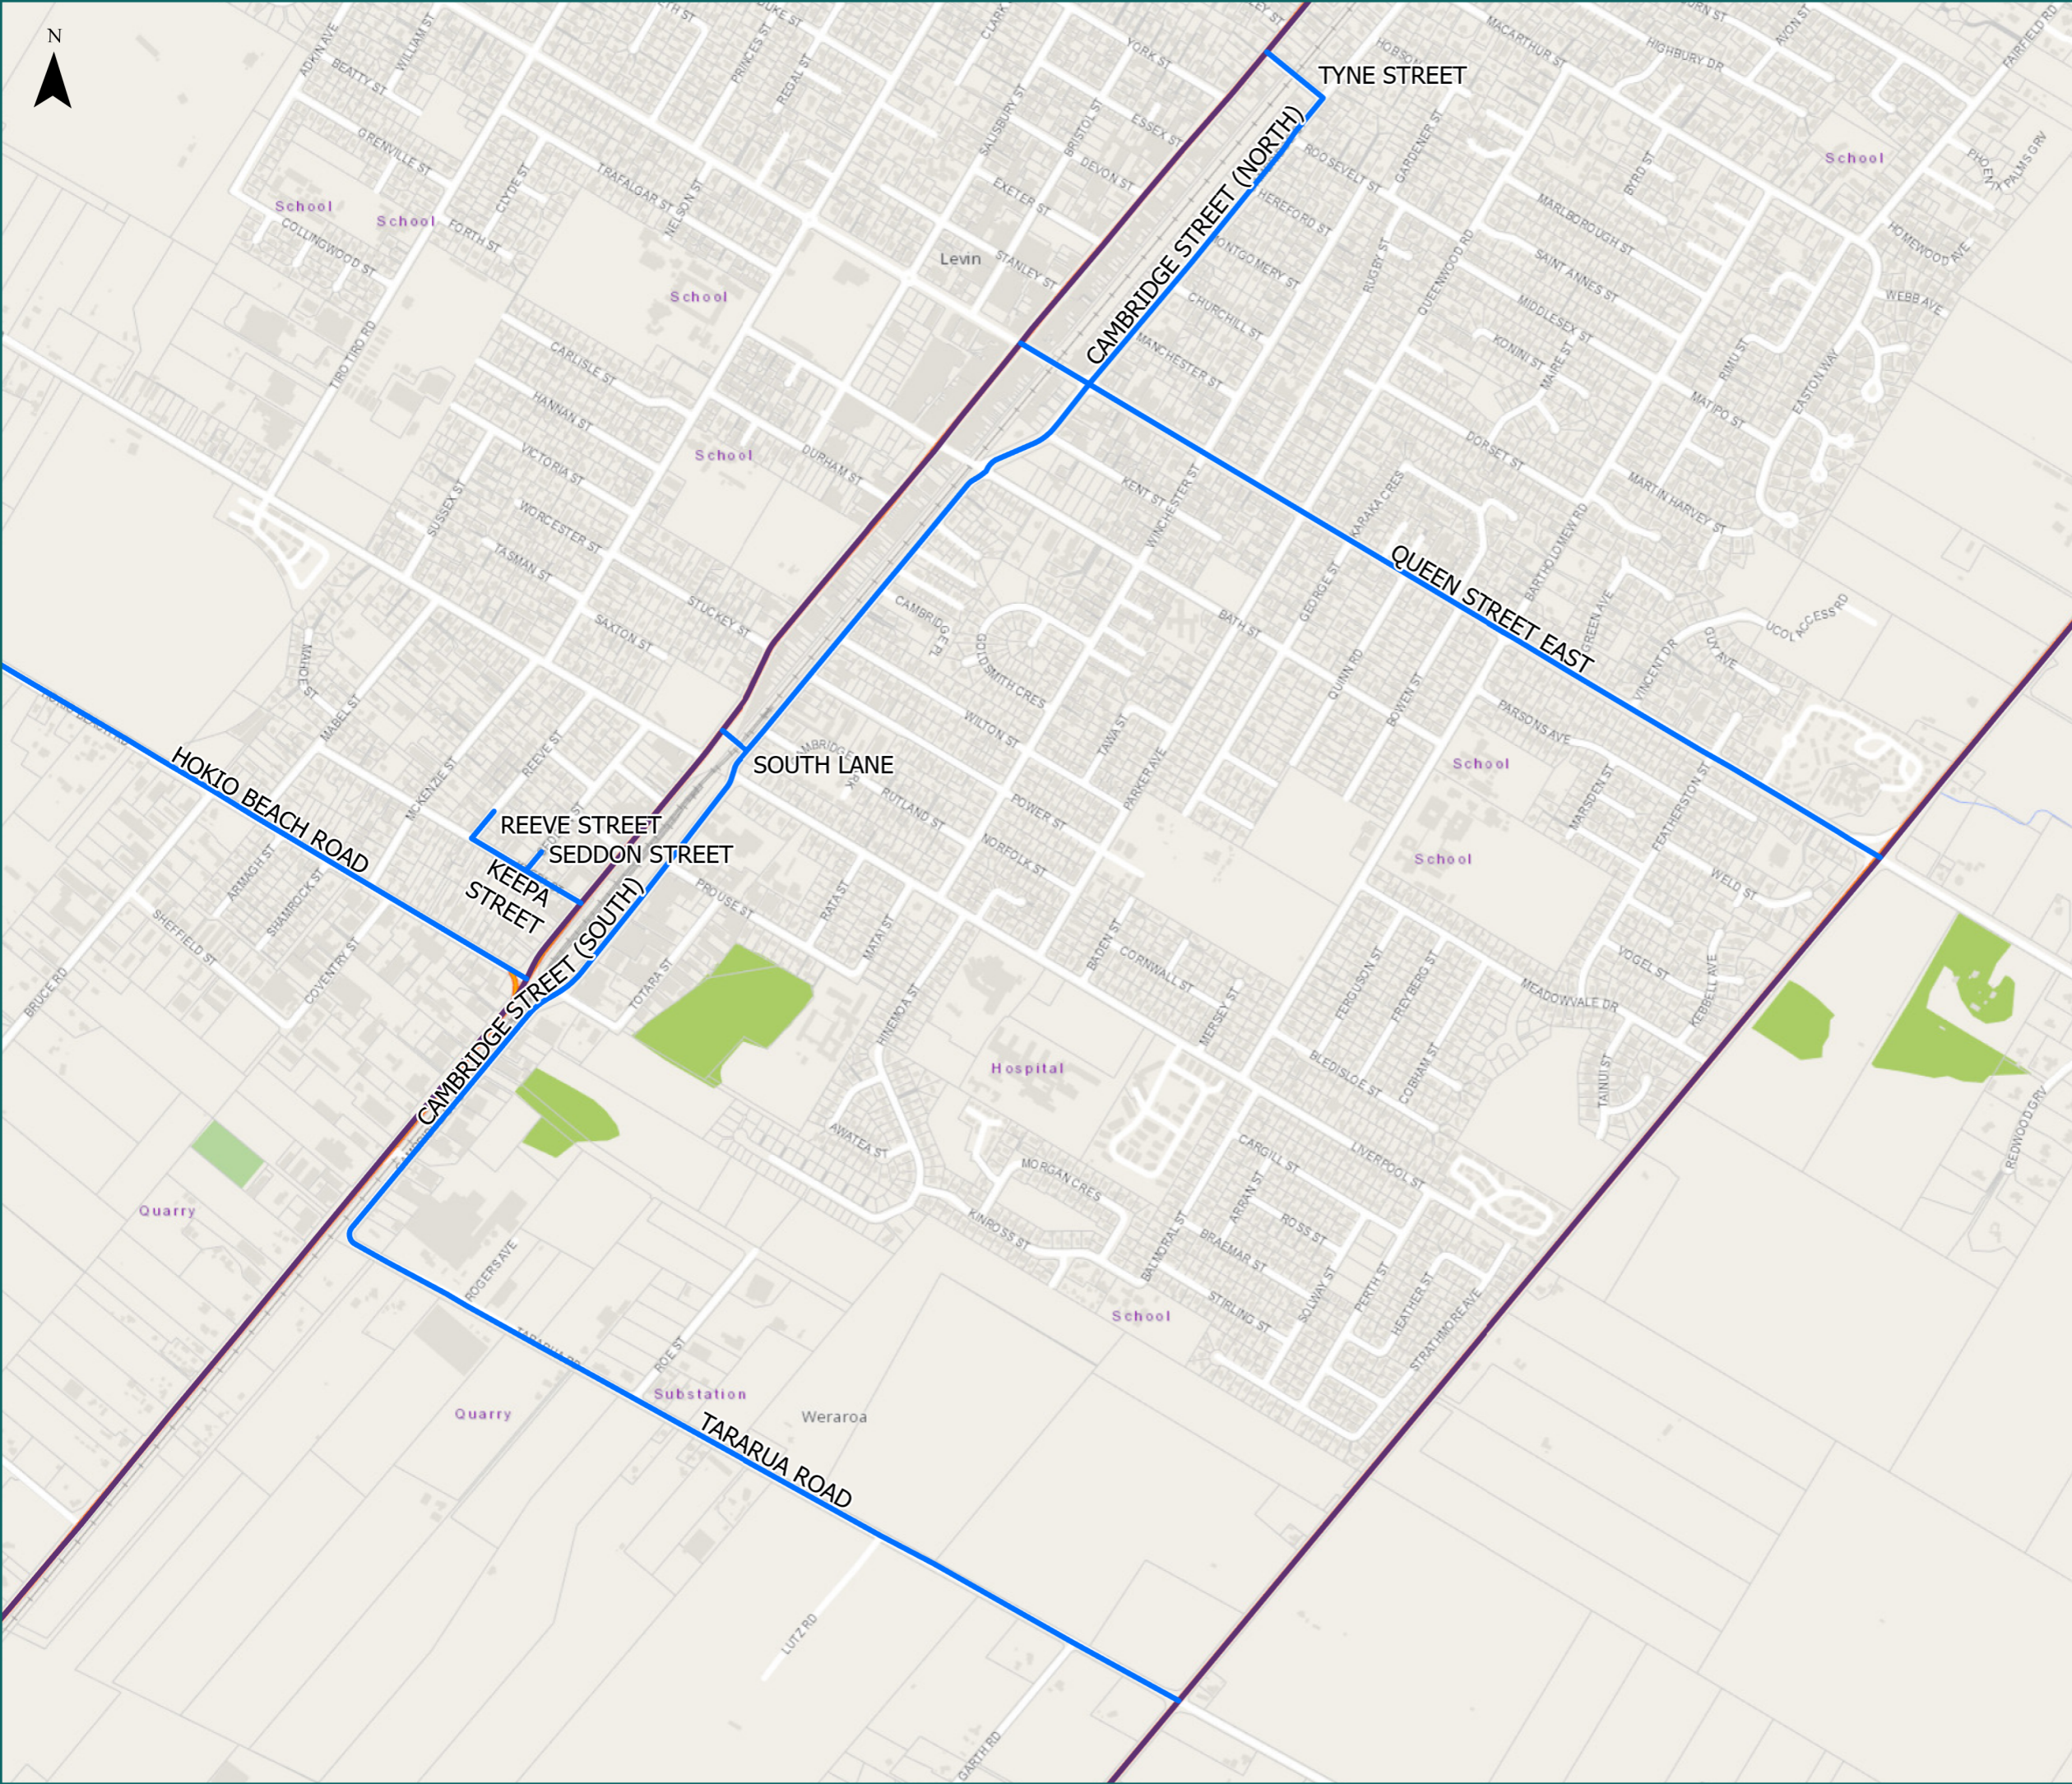

Page 3 of 6

Road/Street Name	Road/Street Extent
FOXTON-SHANNON ROAD	Full length - Union St to Sheehan St
SHEEHAN STREET	from Foxton Shannon Rd to SH57

* For the list of roads please refer to the index table in the end of the document.

* For the list of roads please refer to the index table in the end of the document.

RCA Pre-approved HPMV Routes Horowhenua District Levin

Legend

- Local Road
- State Highway
- Territorial Authority
- Boundary

Road/Street Name	Road/Street Extent
CAMBRIDGE STREET (NORTH)	from Cambridge St S to Tyne St
CAMBRIDGE STREET (SOUTH)	Full length
HOKIO BEACH ROAD	from SH1 to No. 665 Hokio Beach Road (Landfill)
KEEPA STREET	from SH1N to Reeve St
QUEEN STREET EAST	from SH1N to SH57 only
REEVE STREET	from Keepa St to No. 29 Reeve St
SEDDON STREET	from Keepa St to No. 30 Seddon St
SOUTH LANE	from SH1N to Cambridge St South
TARARUA ROAD	from SH57 to Cambridge St
TYNE STREET	Full length