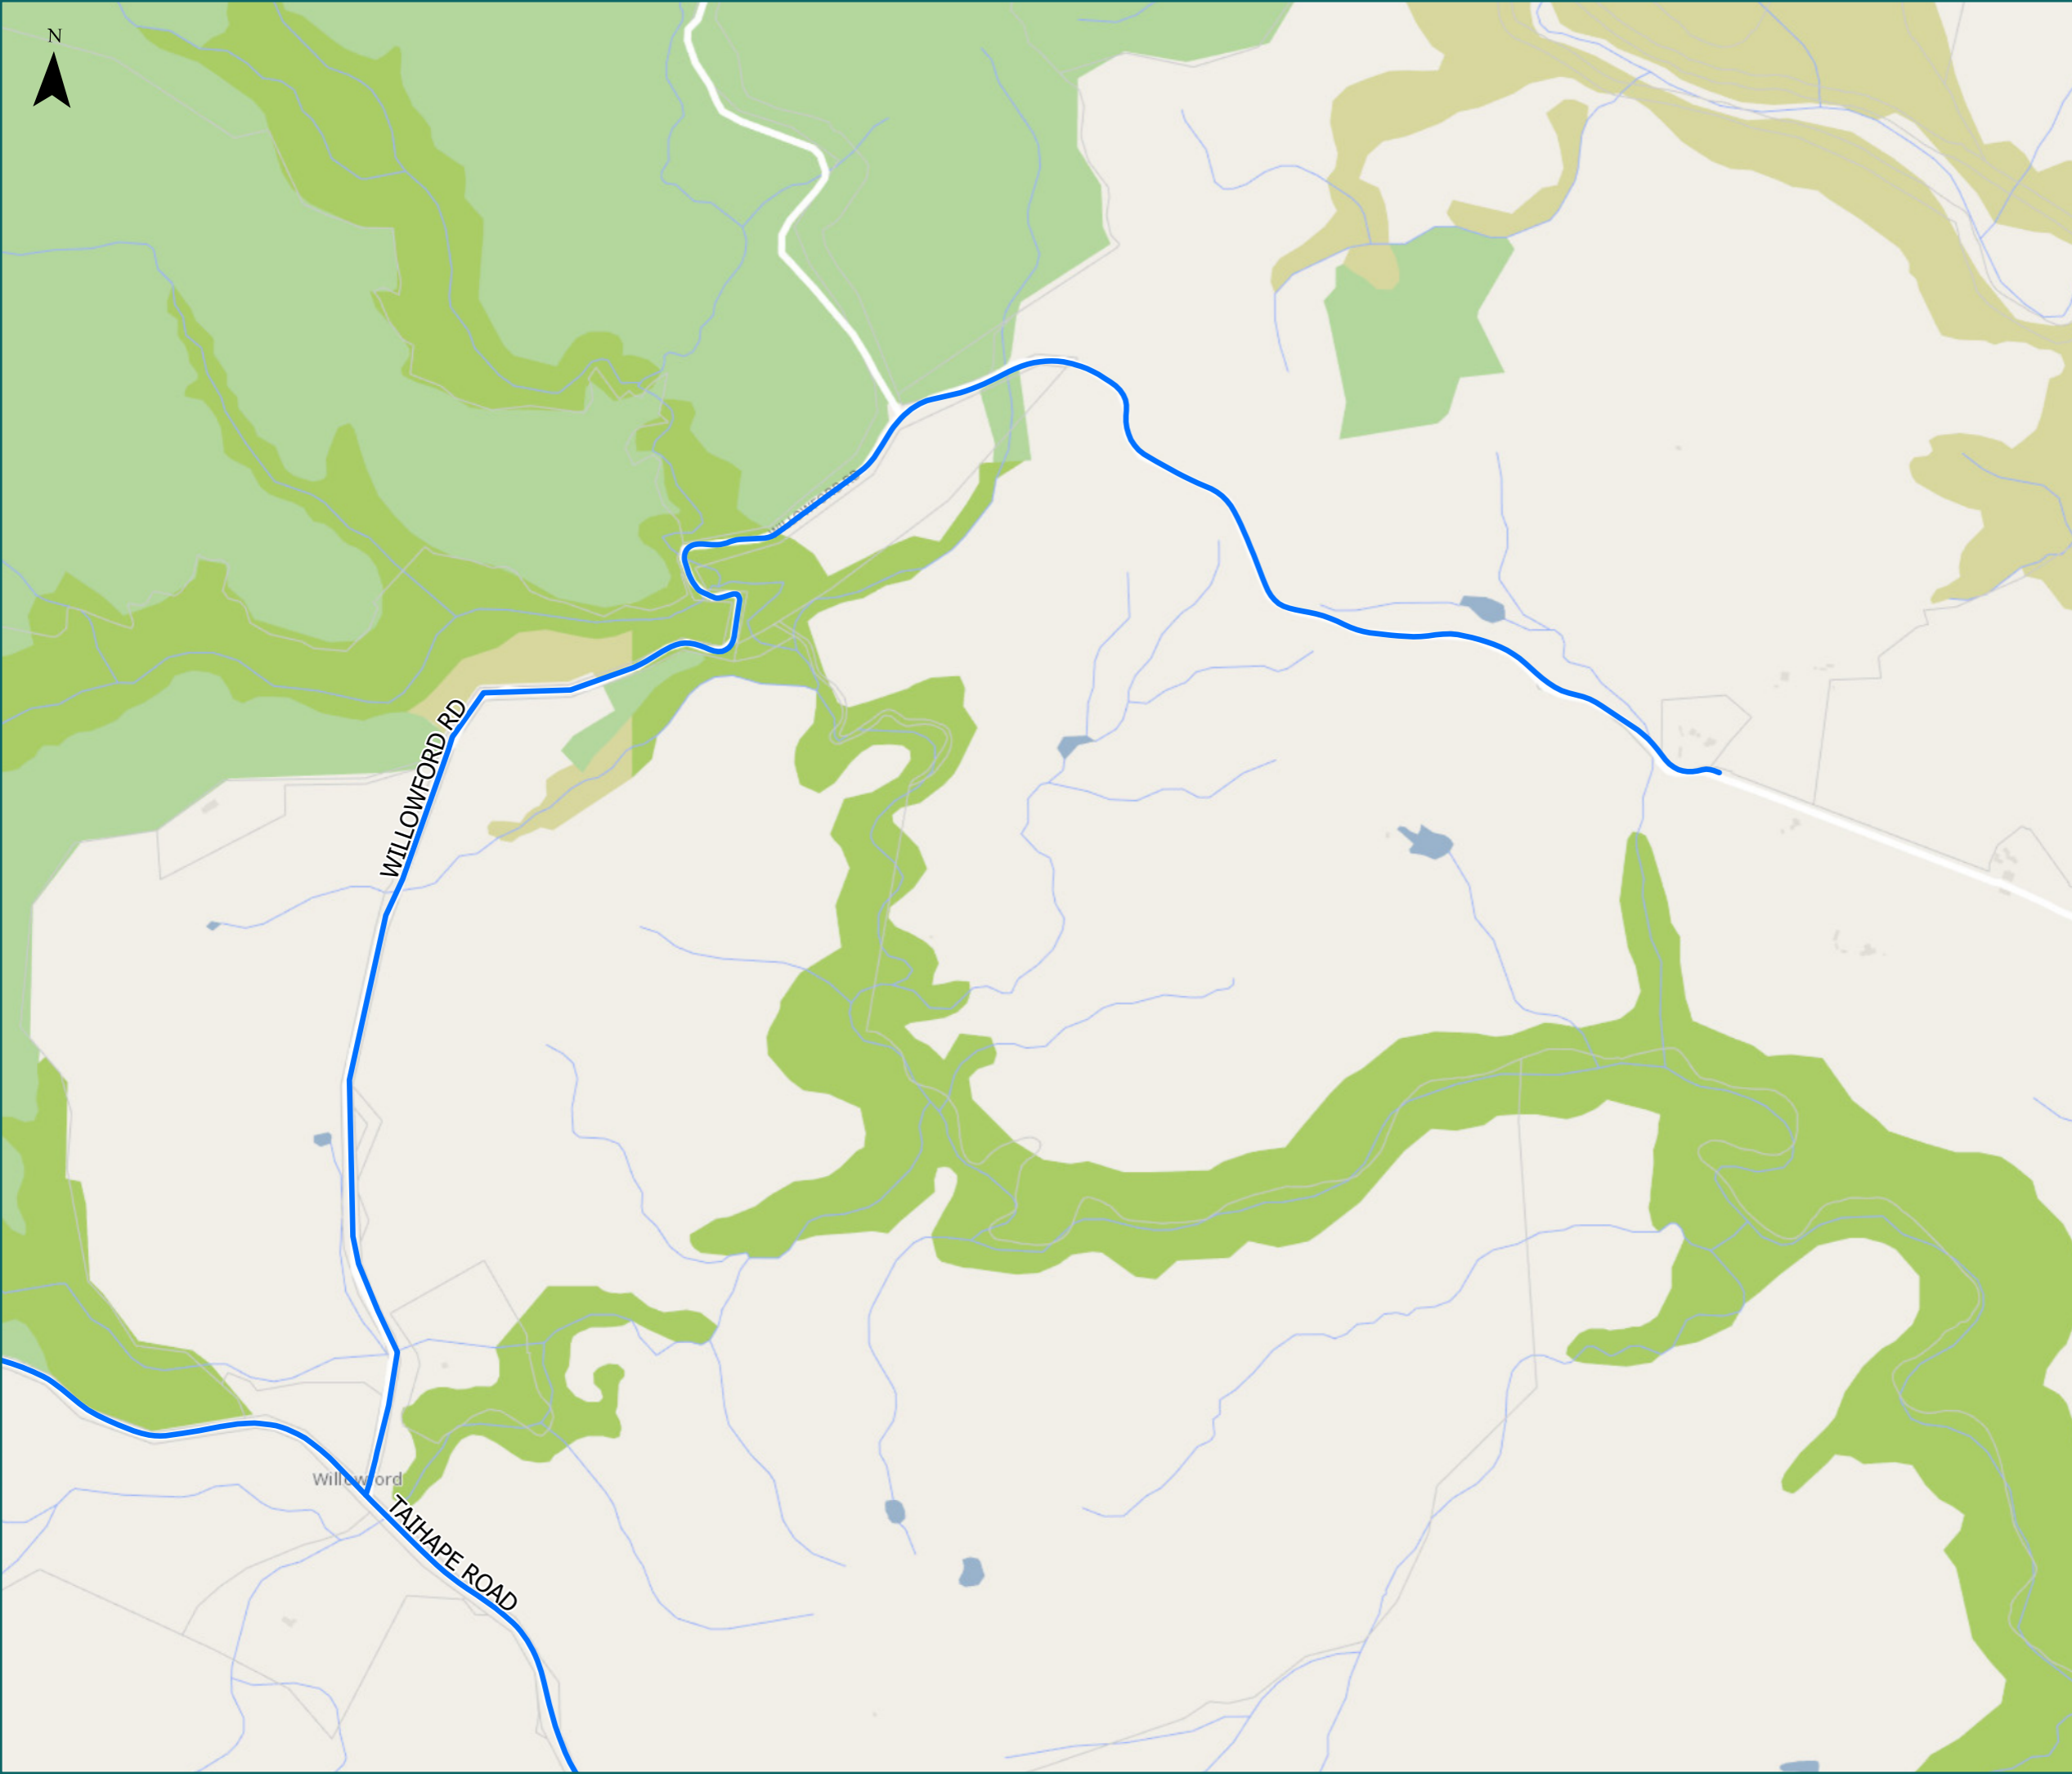

Willowford

Legend

- Local Road
- Territorial Authority
- Boundary

Road/Street Name	Road/Street Extent
TAIHAPE ROAD	from SH 50 to Centre Kuripapango Bridge 222
WILLOWFORD RD	Full length

\* For the list of roads please refer to the index table in the end of the document.