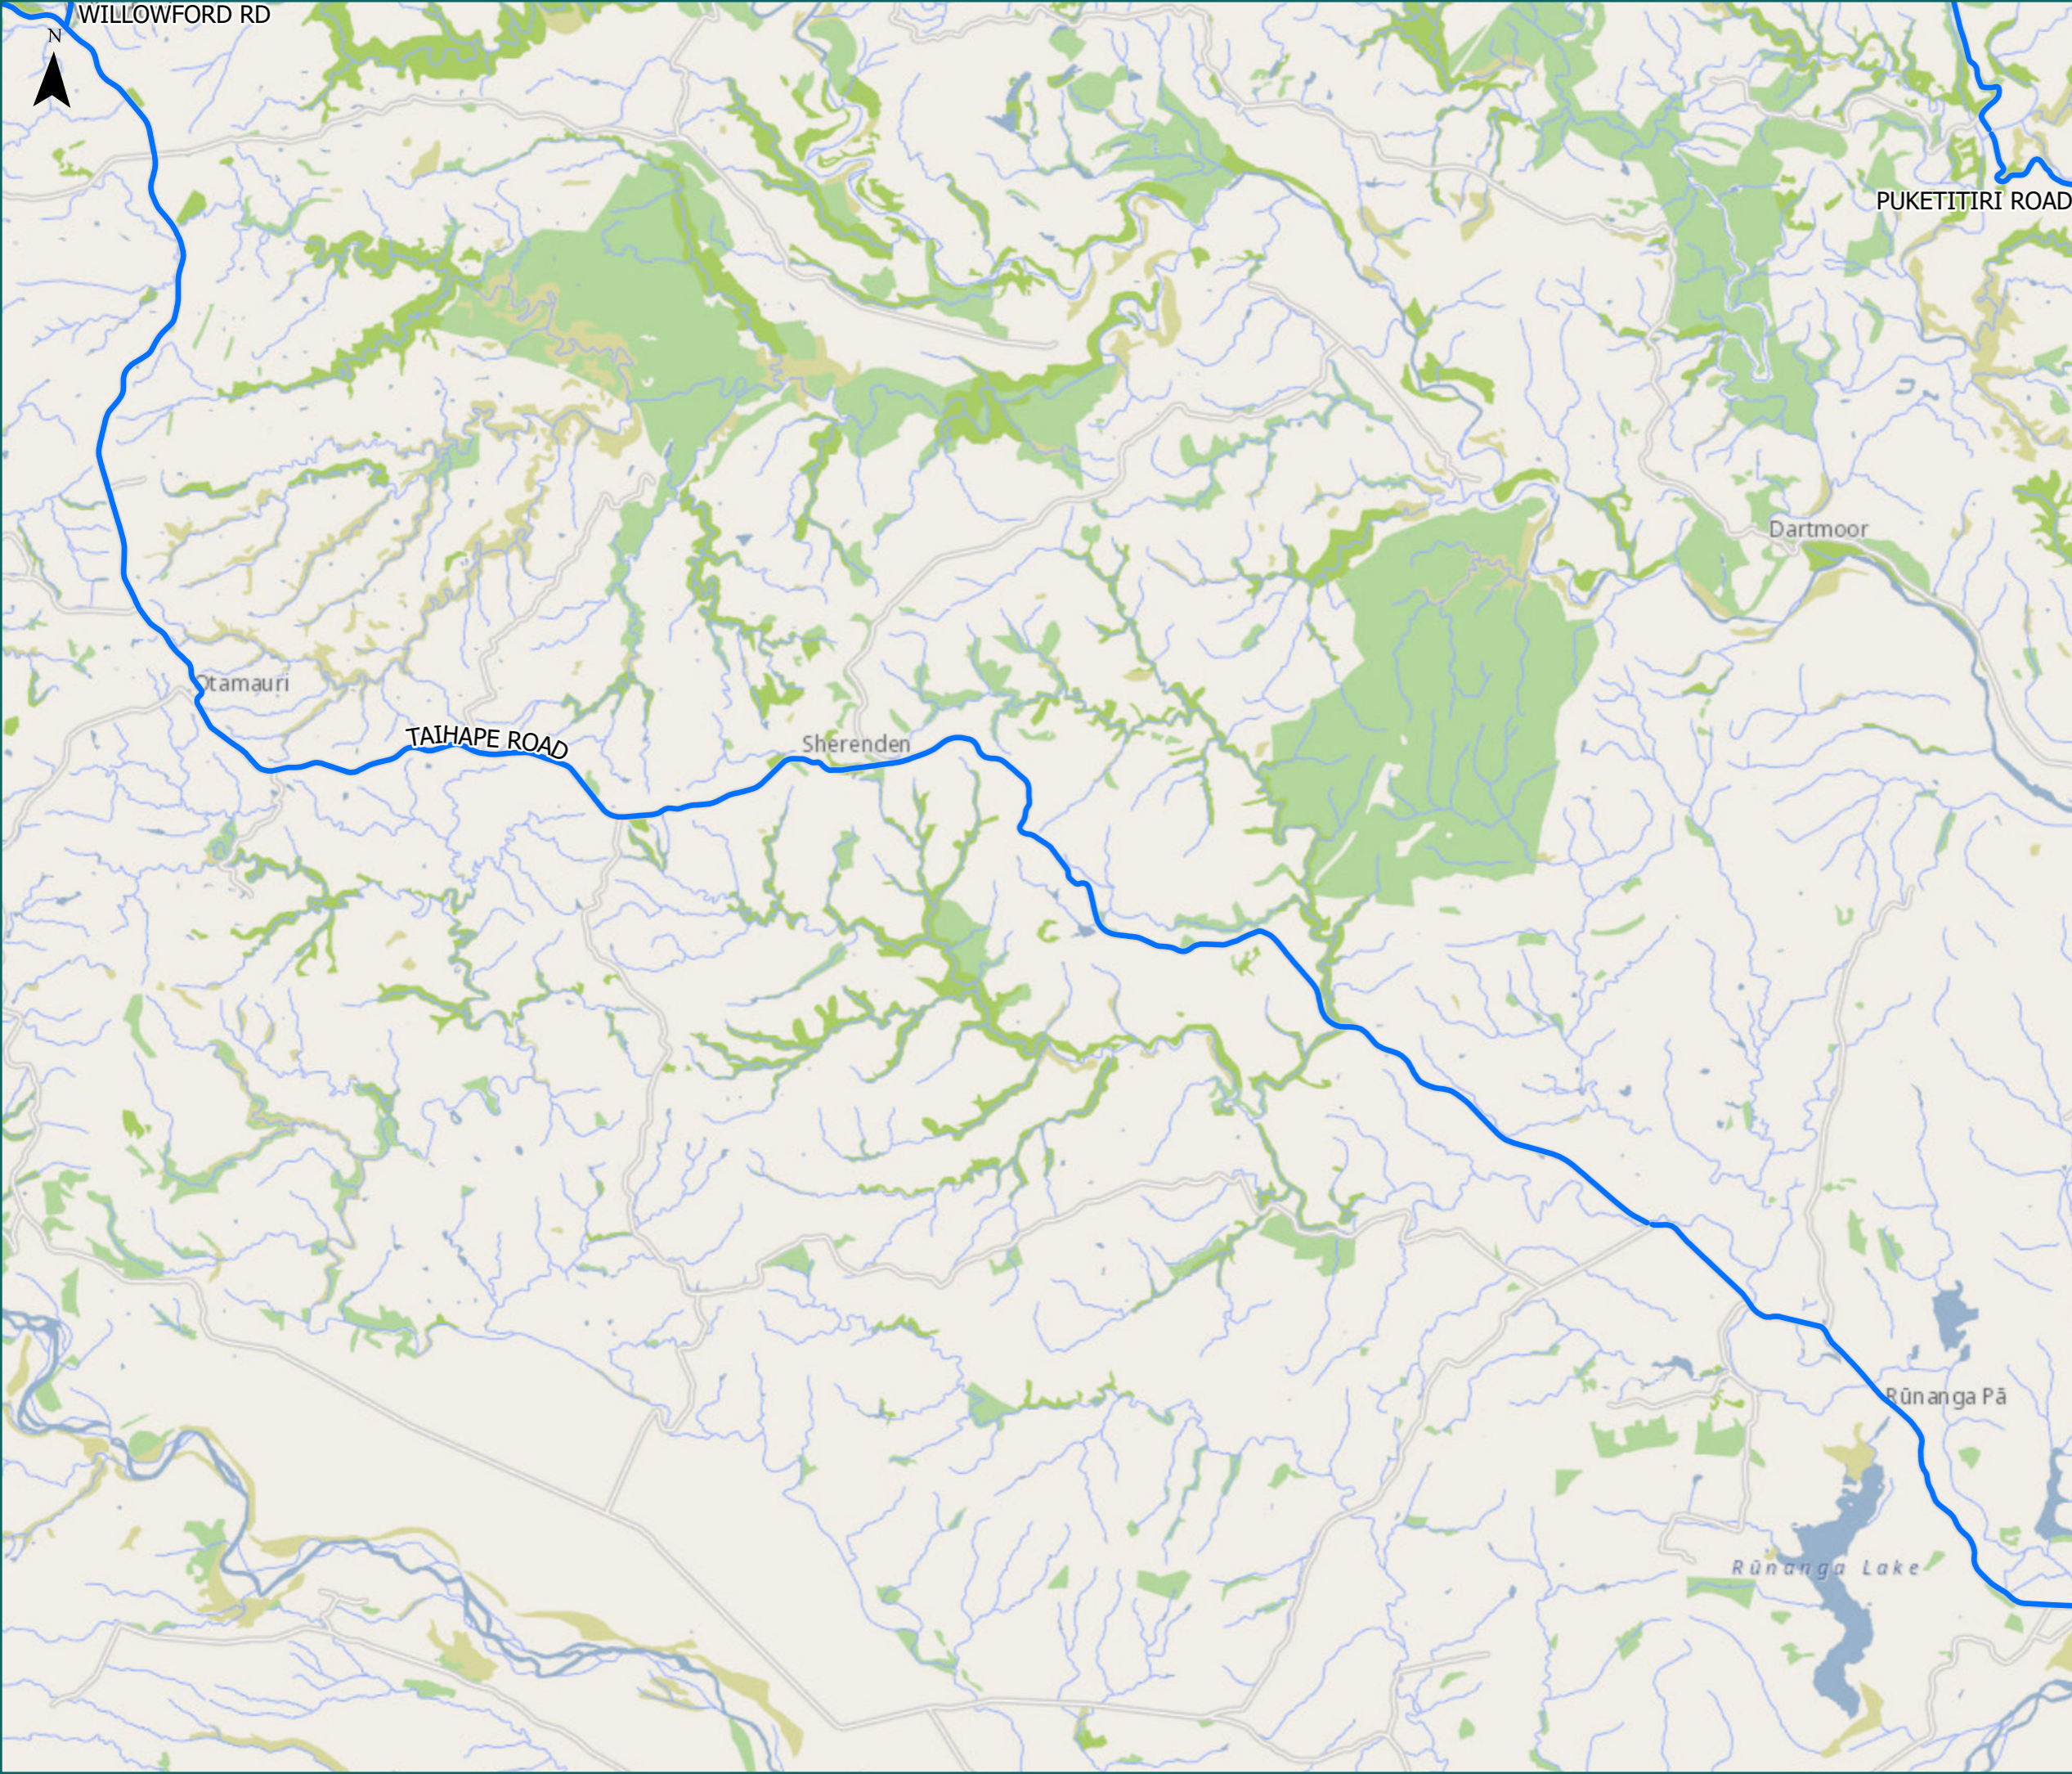

# RCA Pre-approved HPMV Routes

Hastings District

Sherenden

Legend

- Local Road
- Territorial Authority
- Boundary

Page 6 of 14

Road/Street Name	Road/Street Extent
TAIHAPE ROAD	from SH 50 to Centre Kuripapango Bridge 222
WILLOWFORD RD	Full length
PUKETITIRI ROAD	from Napier City Council Boundary to Pakatutu Rd