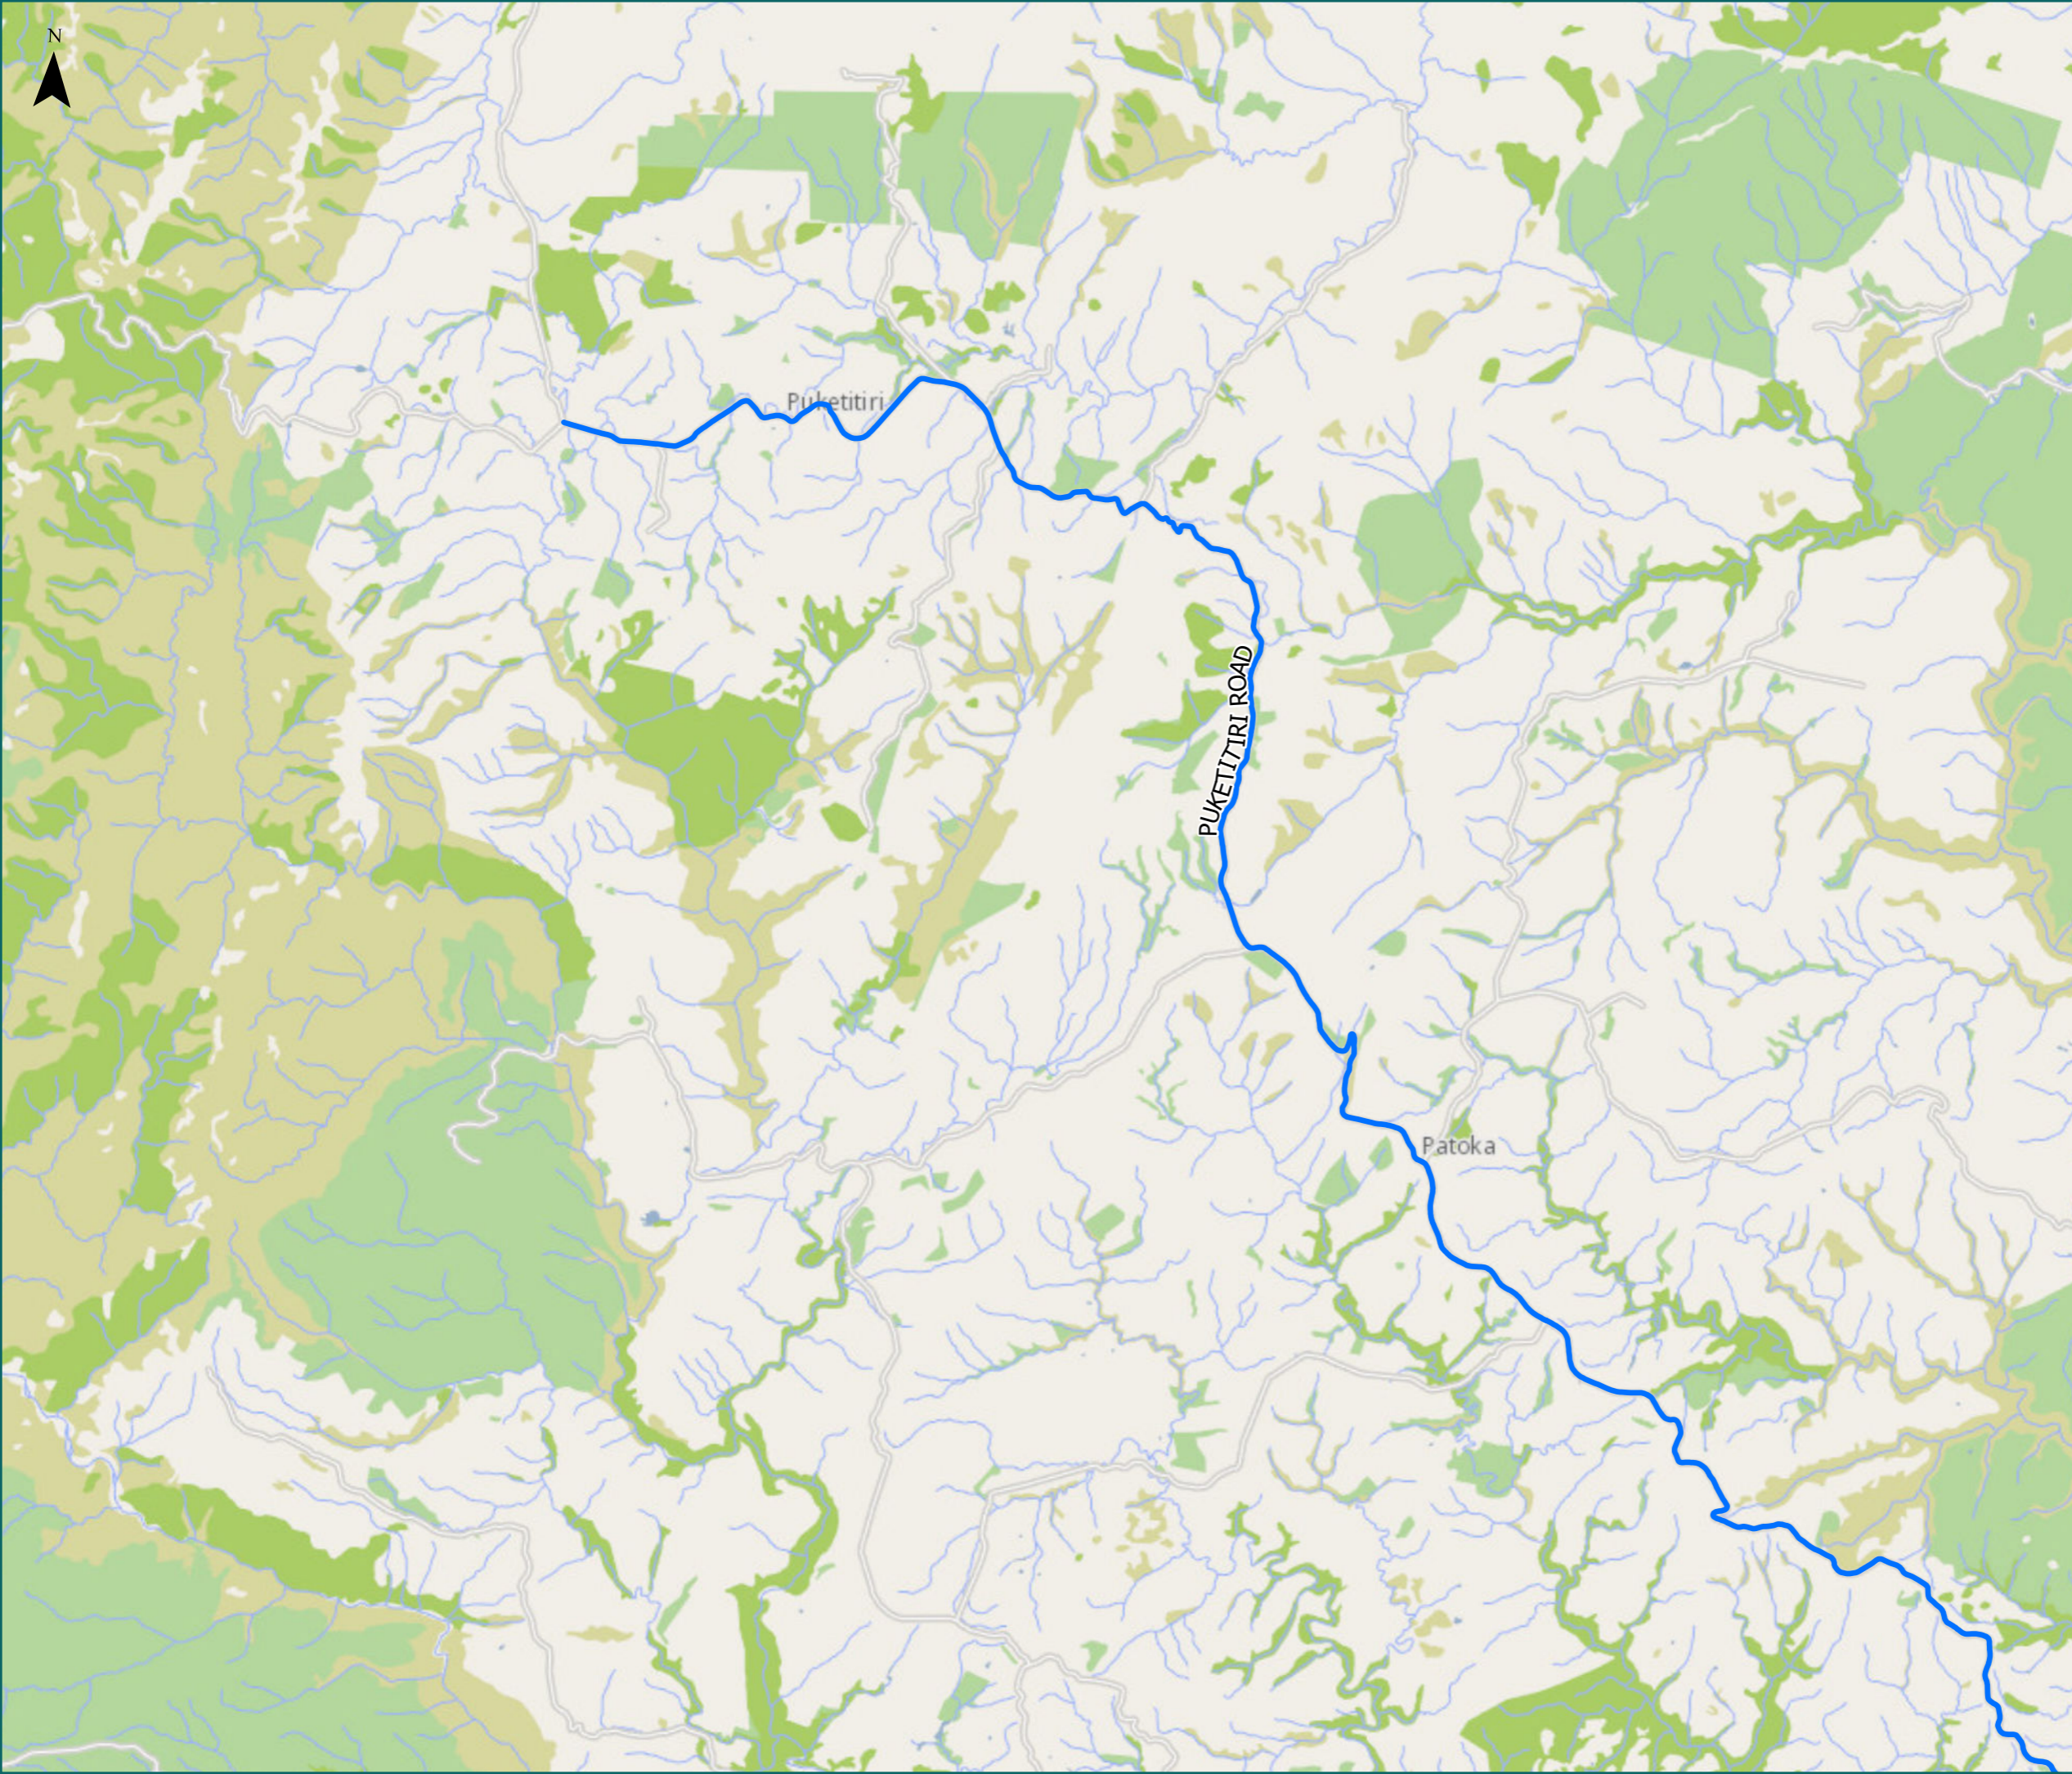

**RCA Pre-approved
HPMV Routes**
Hastings District

Puketitiri

Legend

- Local Road
- Territorial Authority
- Boundary

Page 2 of 14

Road/Street Name	Road/Street Extent
PUKETITIRI ROAD	from Napier City Council Boundary to Pakatutu Rd