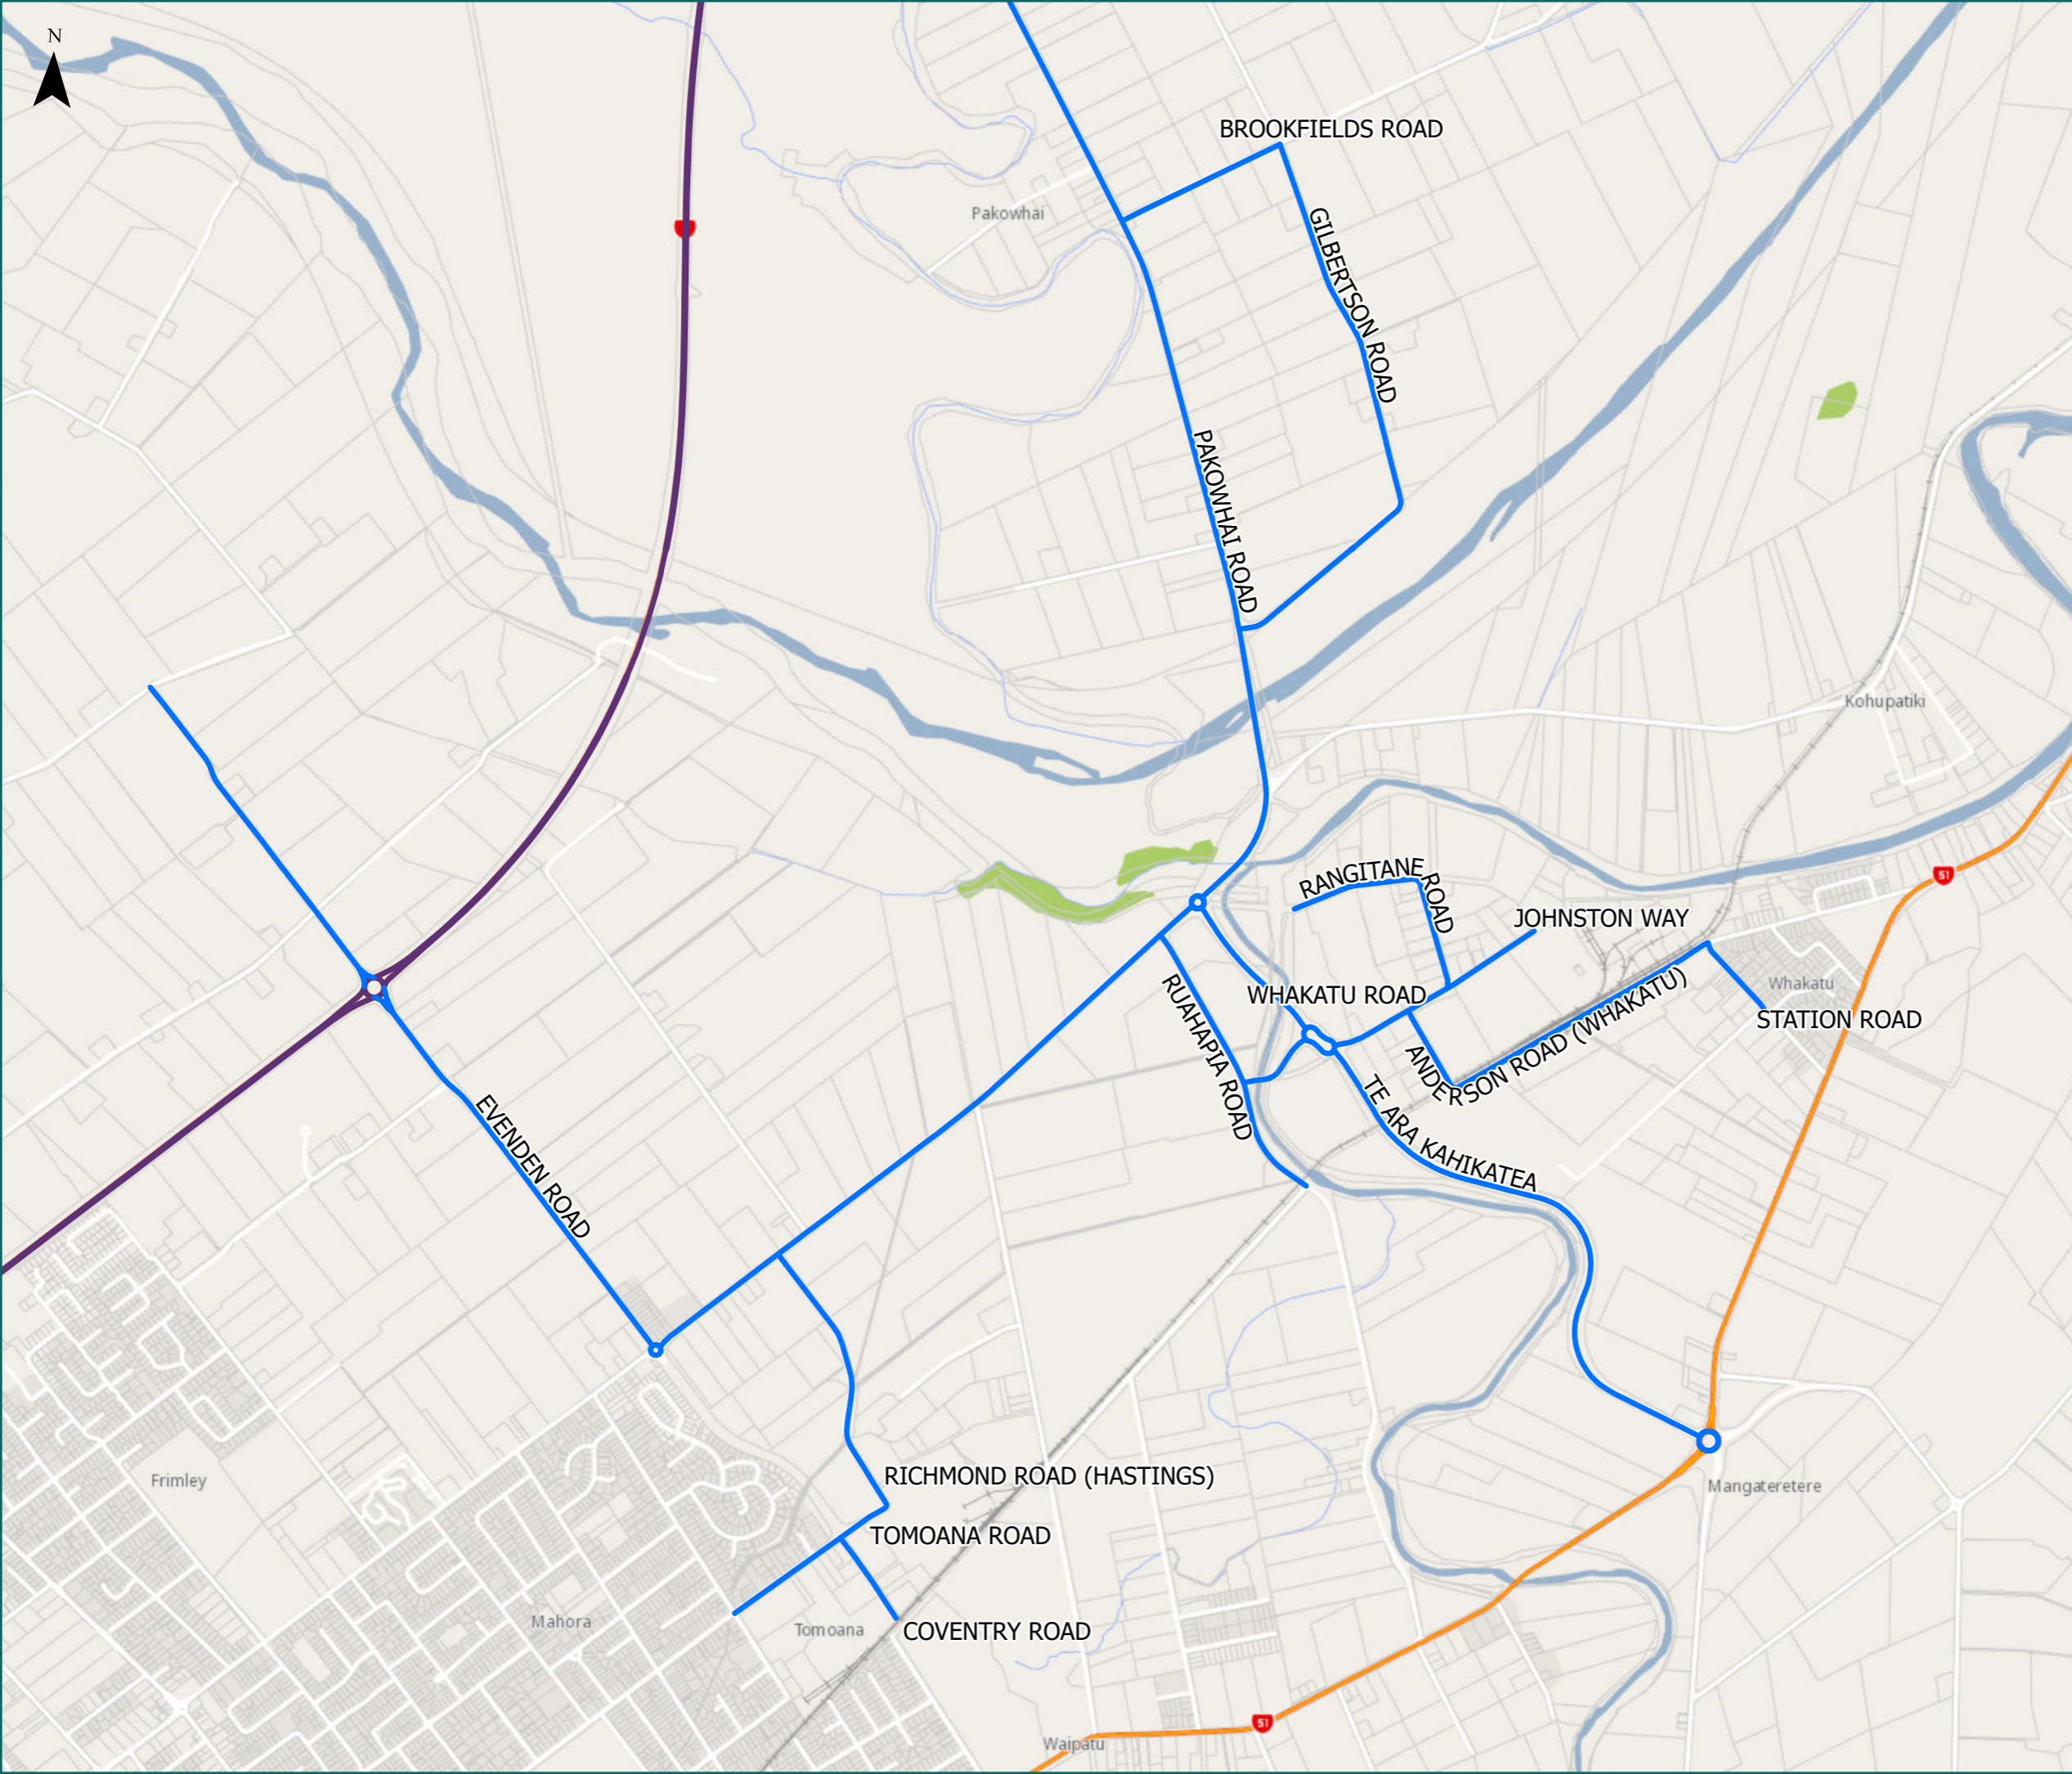

## Legend

- Local Road
- State Highway
- Territorial Authority
- Boundary

Road/Street Name	Road/Street Extent
ANDERSON ROAD (WHAKATU)	from Whakatu Rd to Station Rd
BROOKFIELDS ROAD	from Pakowhai Rd to Gilbertson Rd
COVENTRY ROAD	Full length
EVENDEN ROAD	from Pakowhai Rd to Raupare Rd
GILBERTSON ROAD	from Pakowhai Rd to Brookfields Rd
JOHNSTON WAY	Full length
PAKOWHAI ROAD	from Evenden Rd to SH 2
RANGITANE ROAD	Full length
RICHMOND ROAD (HASTINGS)	from Pakowhai Rd to Tomoana Rd
TOMOANA ROAD	from Richmond Rd to Williams Street
TE ARA KAHIKATEA	from Pakowhai Rd to SH 51
WHAKATU ROAD	from Ruahapia Rd to Anderson Rd
STATION ROAD	from Anderson Rd to Groome Pl
RUAHAPIA ROAD	from Otene Rd to Pakowhai Rd