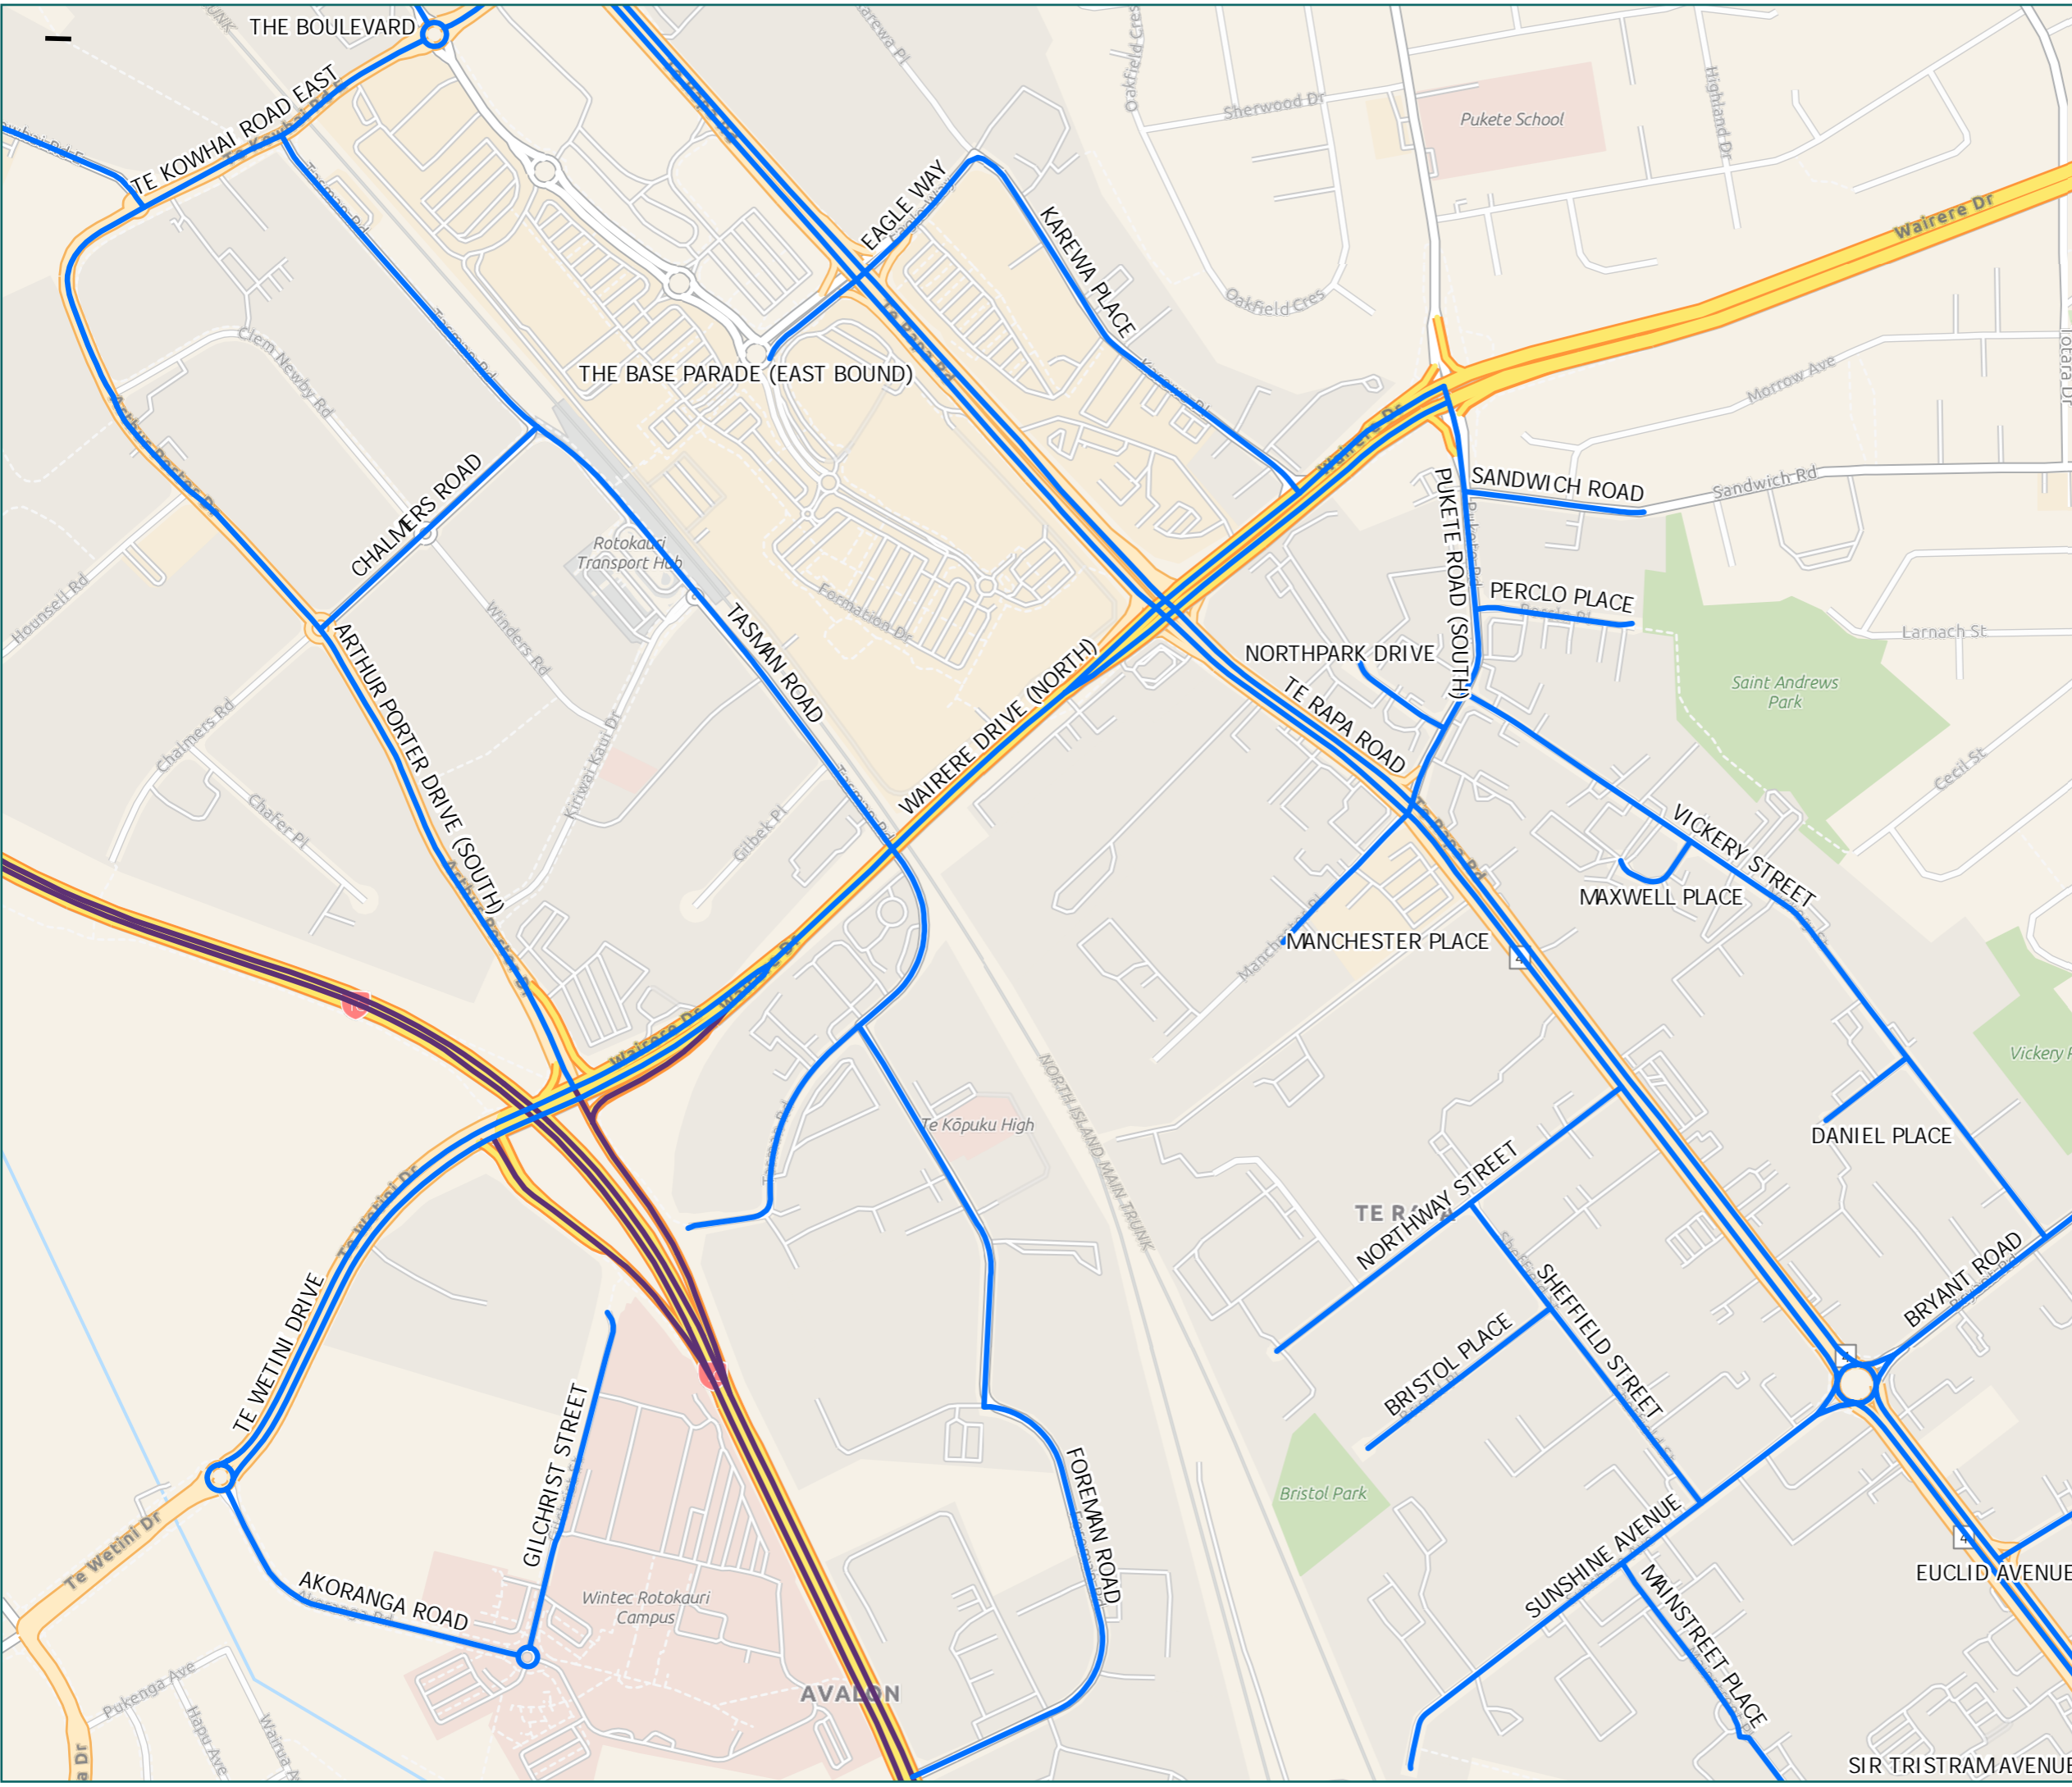

RCA Pre-approved HPMV Routes Hamilton City Te Rapa

Legend

- Local Road
- State Highway

Page 3 of 13

Road/Street Name	Road/Street Extent
AKORANGA ROAD	from Te Wetini Drive Roundabout to Gilchrist Street Roundabout
ARTHUR PORTER DRIVE (SOUTH)	from Te Kowhai Rd E to Wairere Drive
BRISTOL PLACE	Full length
BRYANT ROAD	from Te Rapa Road/Sunshine Avenue Roundabout to 70m northeast of Norris Avenue (# 62 Bryant Road Panel & Motors)
CHALMERS ROAD	Full length
DANIEL PLACE	Full length
EAGLE WAY	from Te Rapa Road/The Base Parade to Karewa Place (Cauplands)
EUCLID AVENUE	from Te Rapa Road to Norris Street
FOREMAN ROAD	from SH1, Mangaharakeke Drive to Tasman Road
GILCHRIST STREET	Full length
KAREWA PLACE	from Wairere Drive (left in, left out only) to Eagle Way (Coup/ands)
MAINSTREET PLACE	Full length
MANCHESTER PLACE	Full length
MAXWELL PLACE	Full length
NORTH PARK DRIVE	Full length
NORTHWAY STREET	Full length
PERCLO PLACE	Full length
PUKETE ROAD (SOUTH)	from Te Rapa Road to Wairere Drive
SANDWICH ROAD	from Pukete Road to 107m east of Morrow Avenue

* For the list of roads please refer to the index table in the end of the document.

0 100 Meters