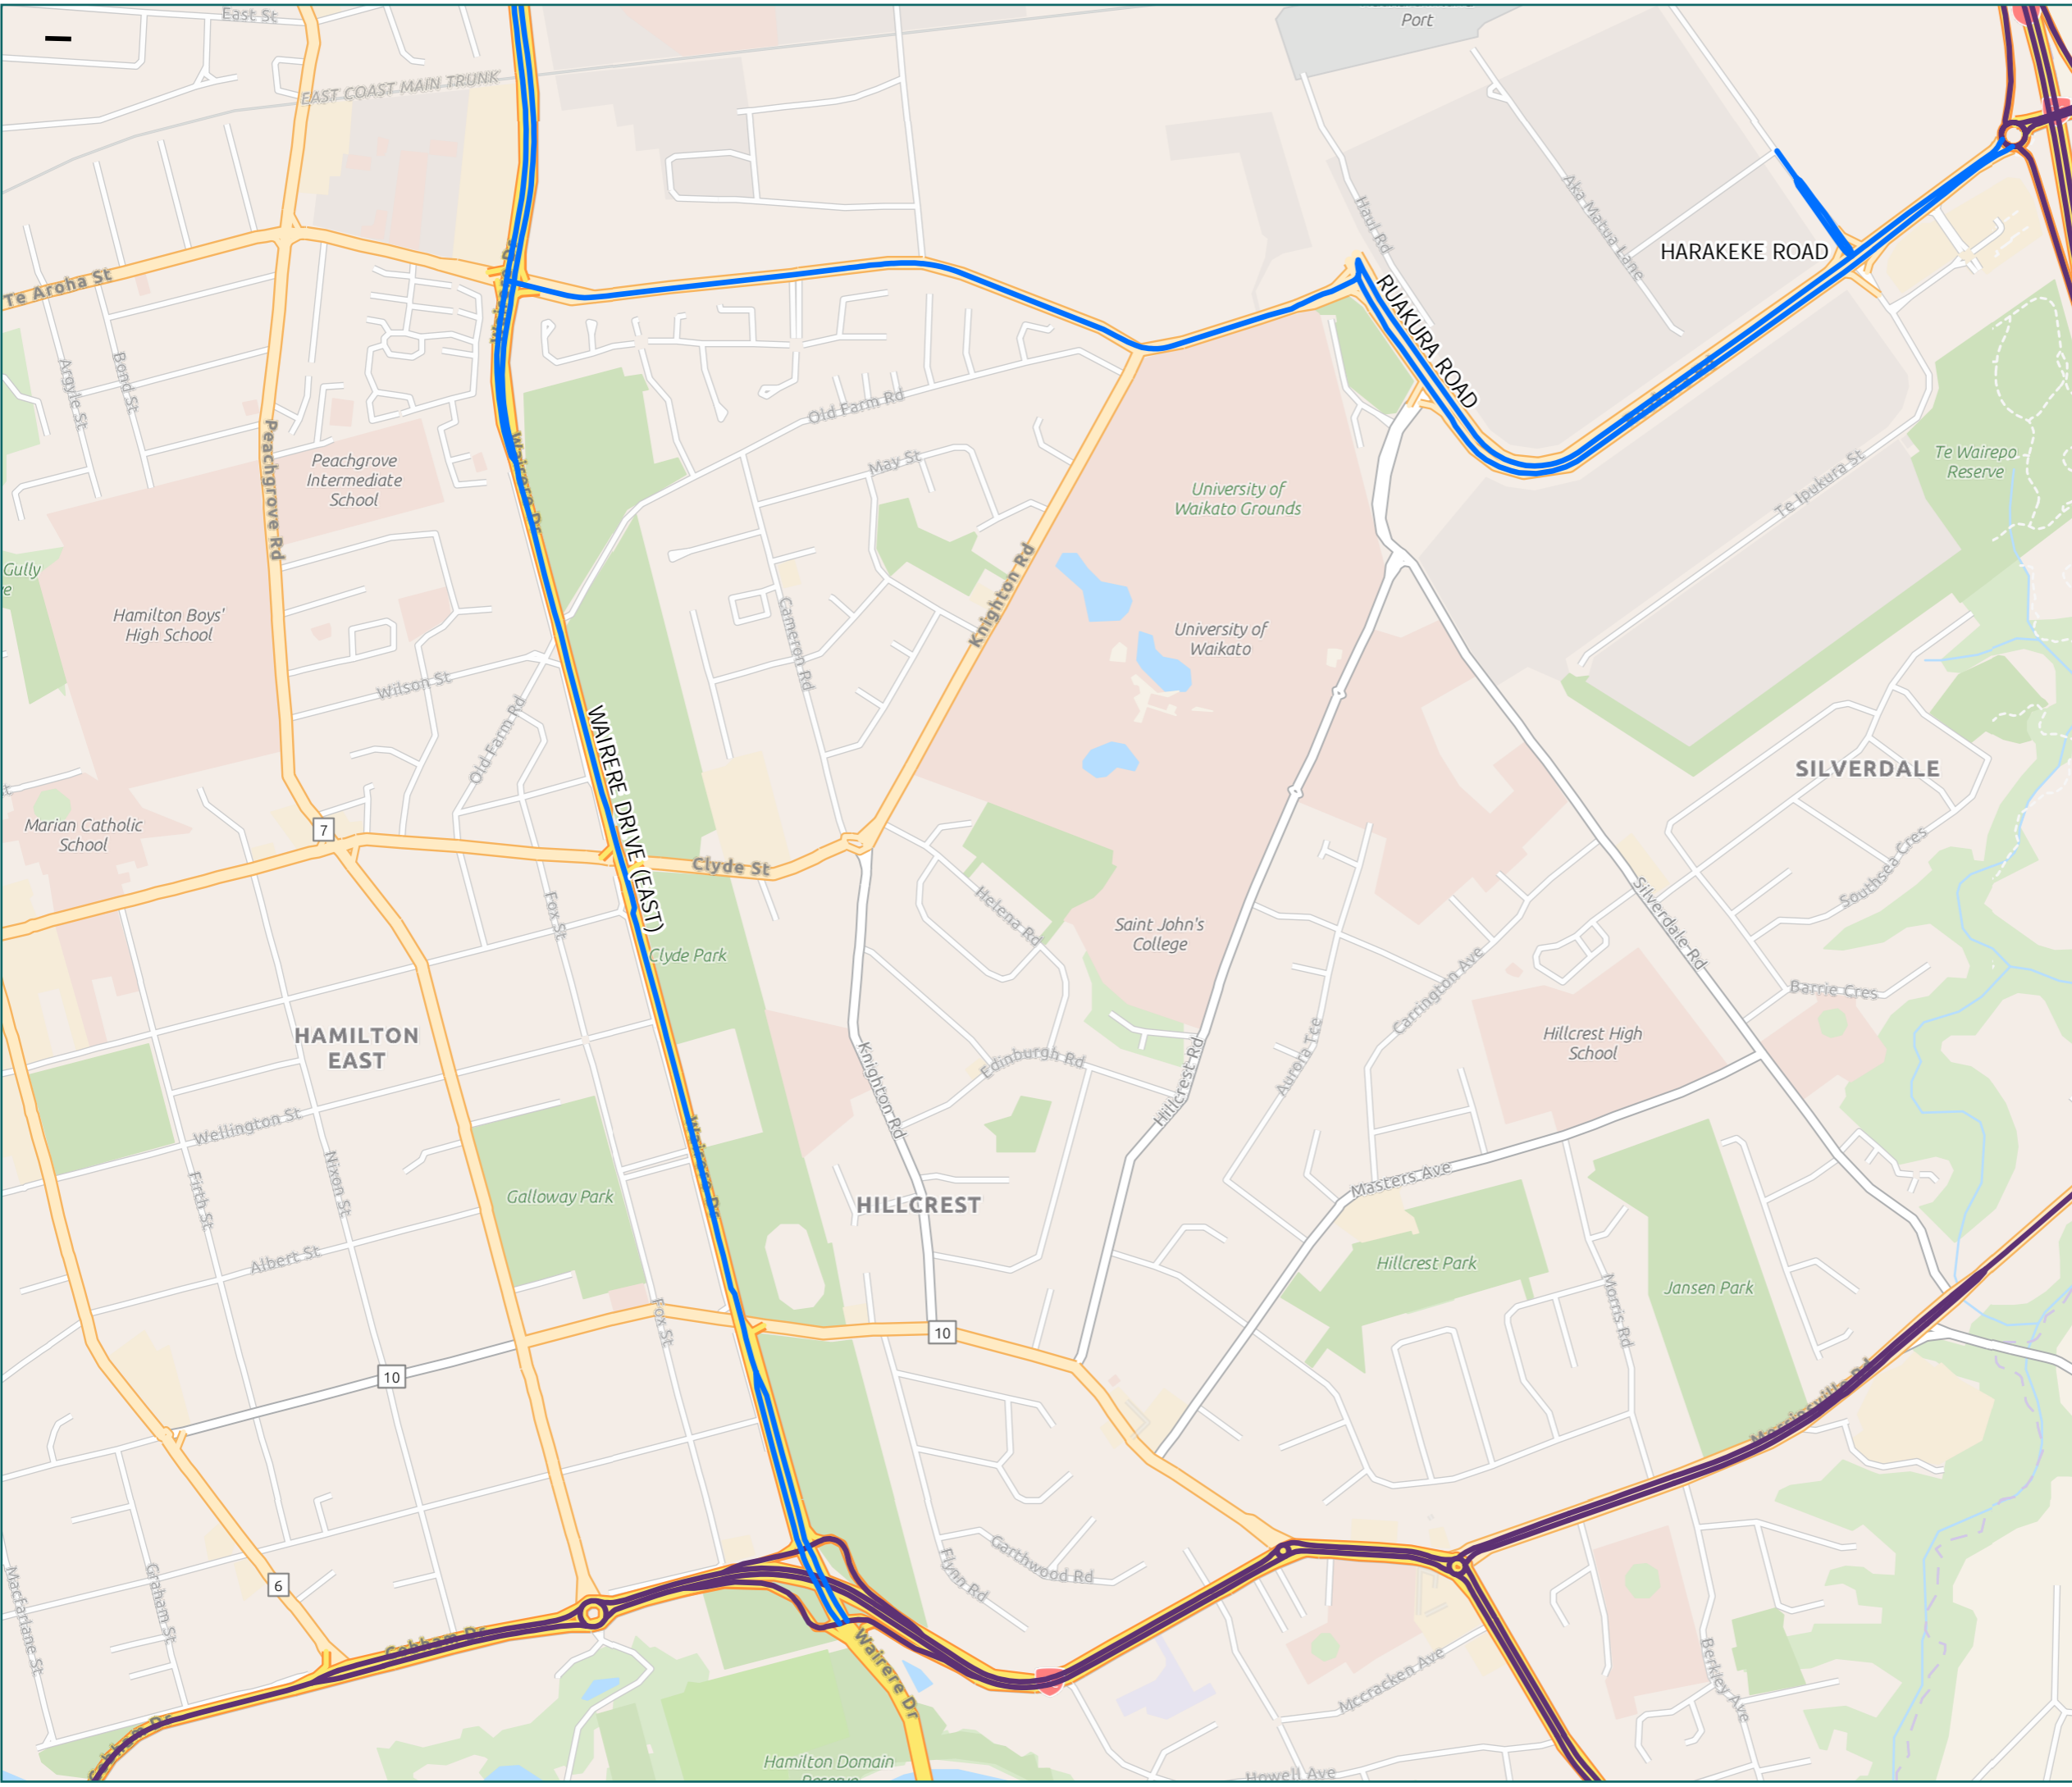

RCA Pre-approved HPMV Routes Hamilton City Hillcrest & Silverdale

Legend

- Local Road
- State Highway

Page 11 of 13

Road/Street Name	Road/Street Extent
HARAKEKE ROAD	from Ruakura Rd to Tauhoko Ln
RUAKURA ROAD	from Wairere Dr to SH1
WAIRERE DRIVE (EAST)	from SH1 to Mangaharakeke Drive

* For the list of roads please refer to the index table in the end of the document.

0 150 Meters