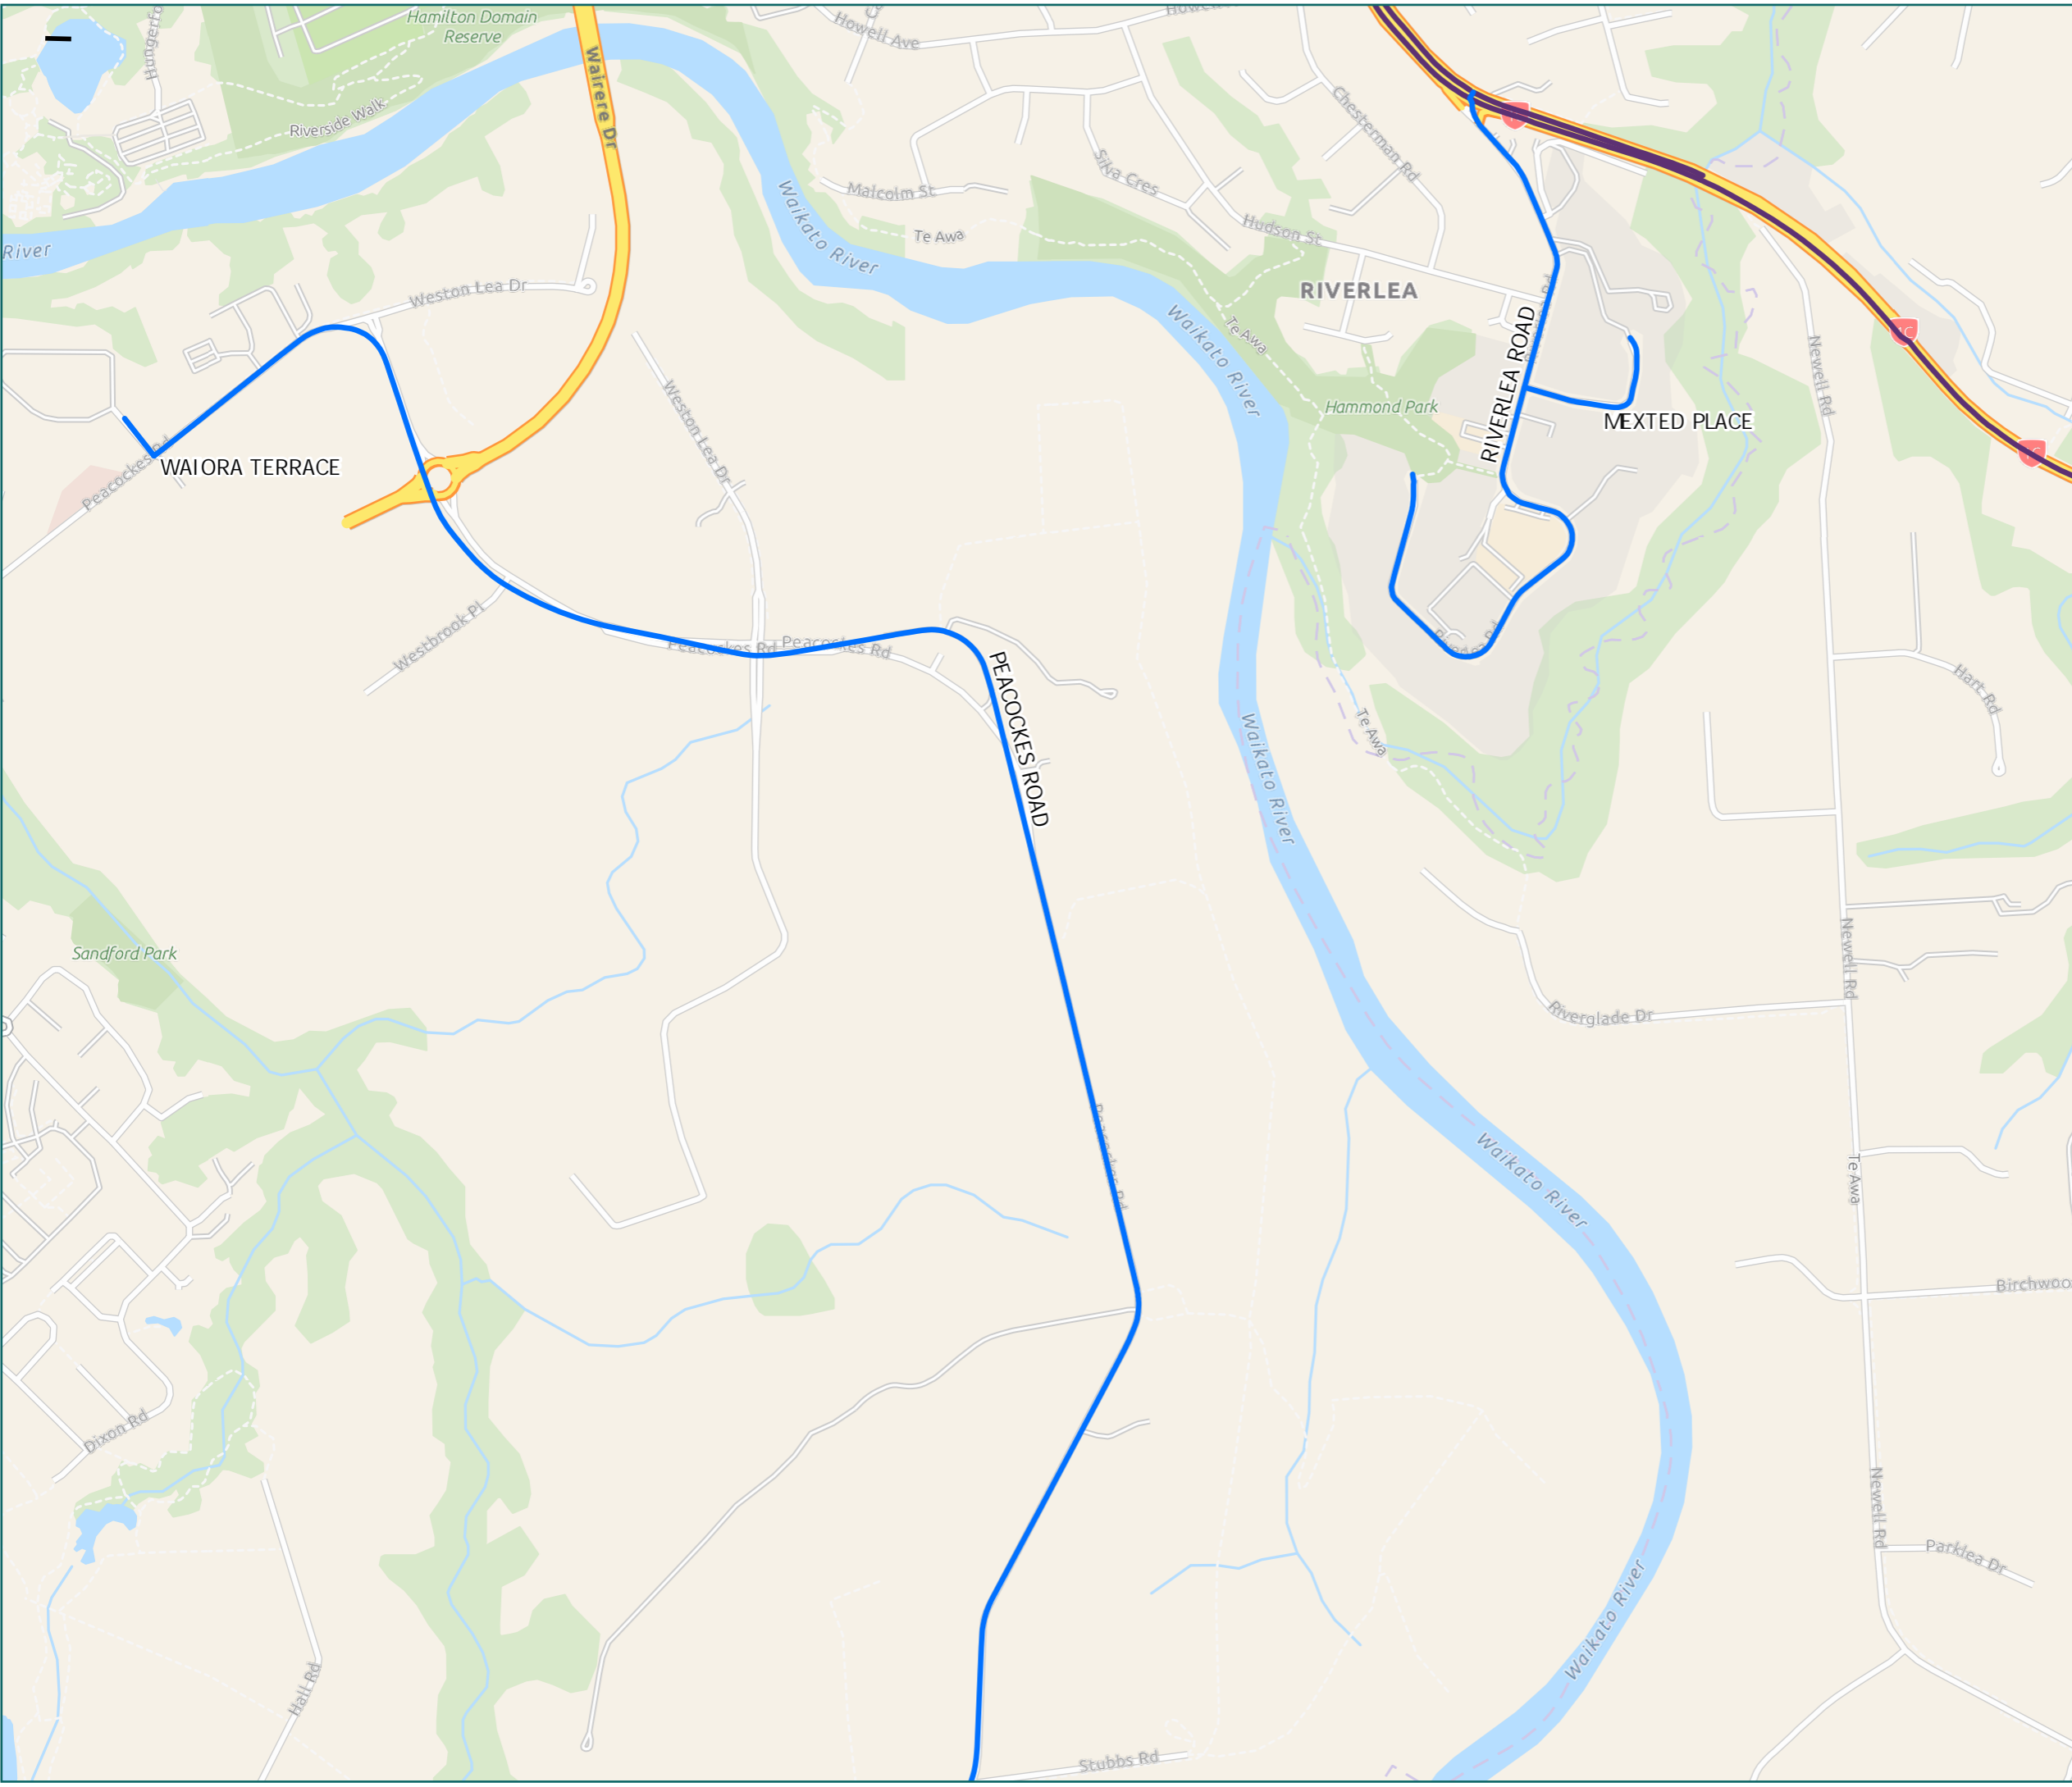

RCA Pre-approved HPMV Routes Hamilton City Fitzroy

Legend

- Local Road
- State Highway

Road/Street Name	Road/Street Extent
MEXTED PLACE	Full length
PEACOCKES ROAD	from Raynes Road to Waiora Terrace
RIVERLEA ROAD	Full length
WAIORA TERRACE	from Peacockes Road to Water Treatment Plant

* For the list of roads please refer to the index table in the end of the document.

0 130 Meters