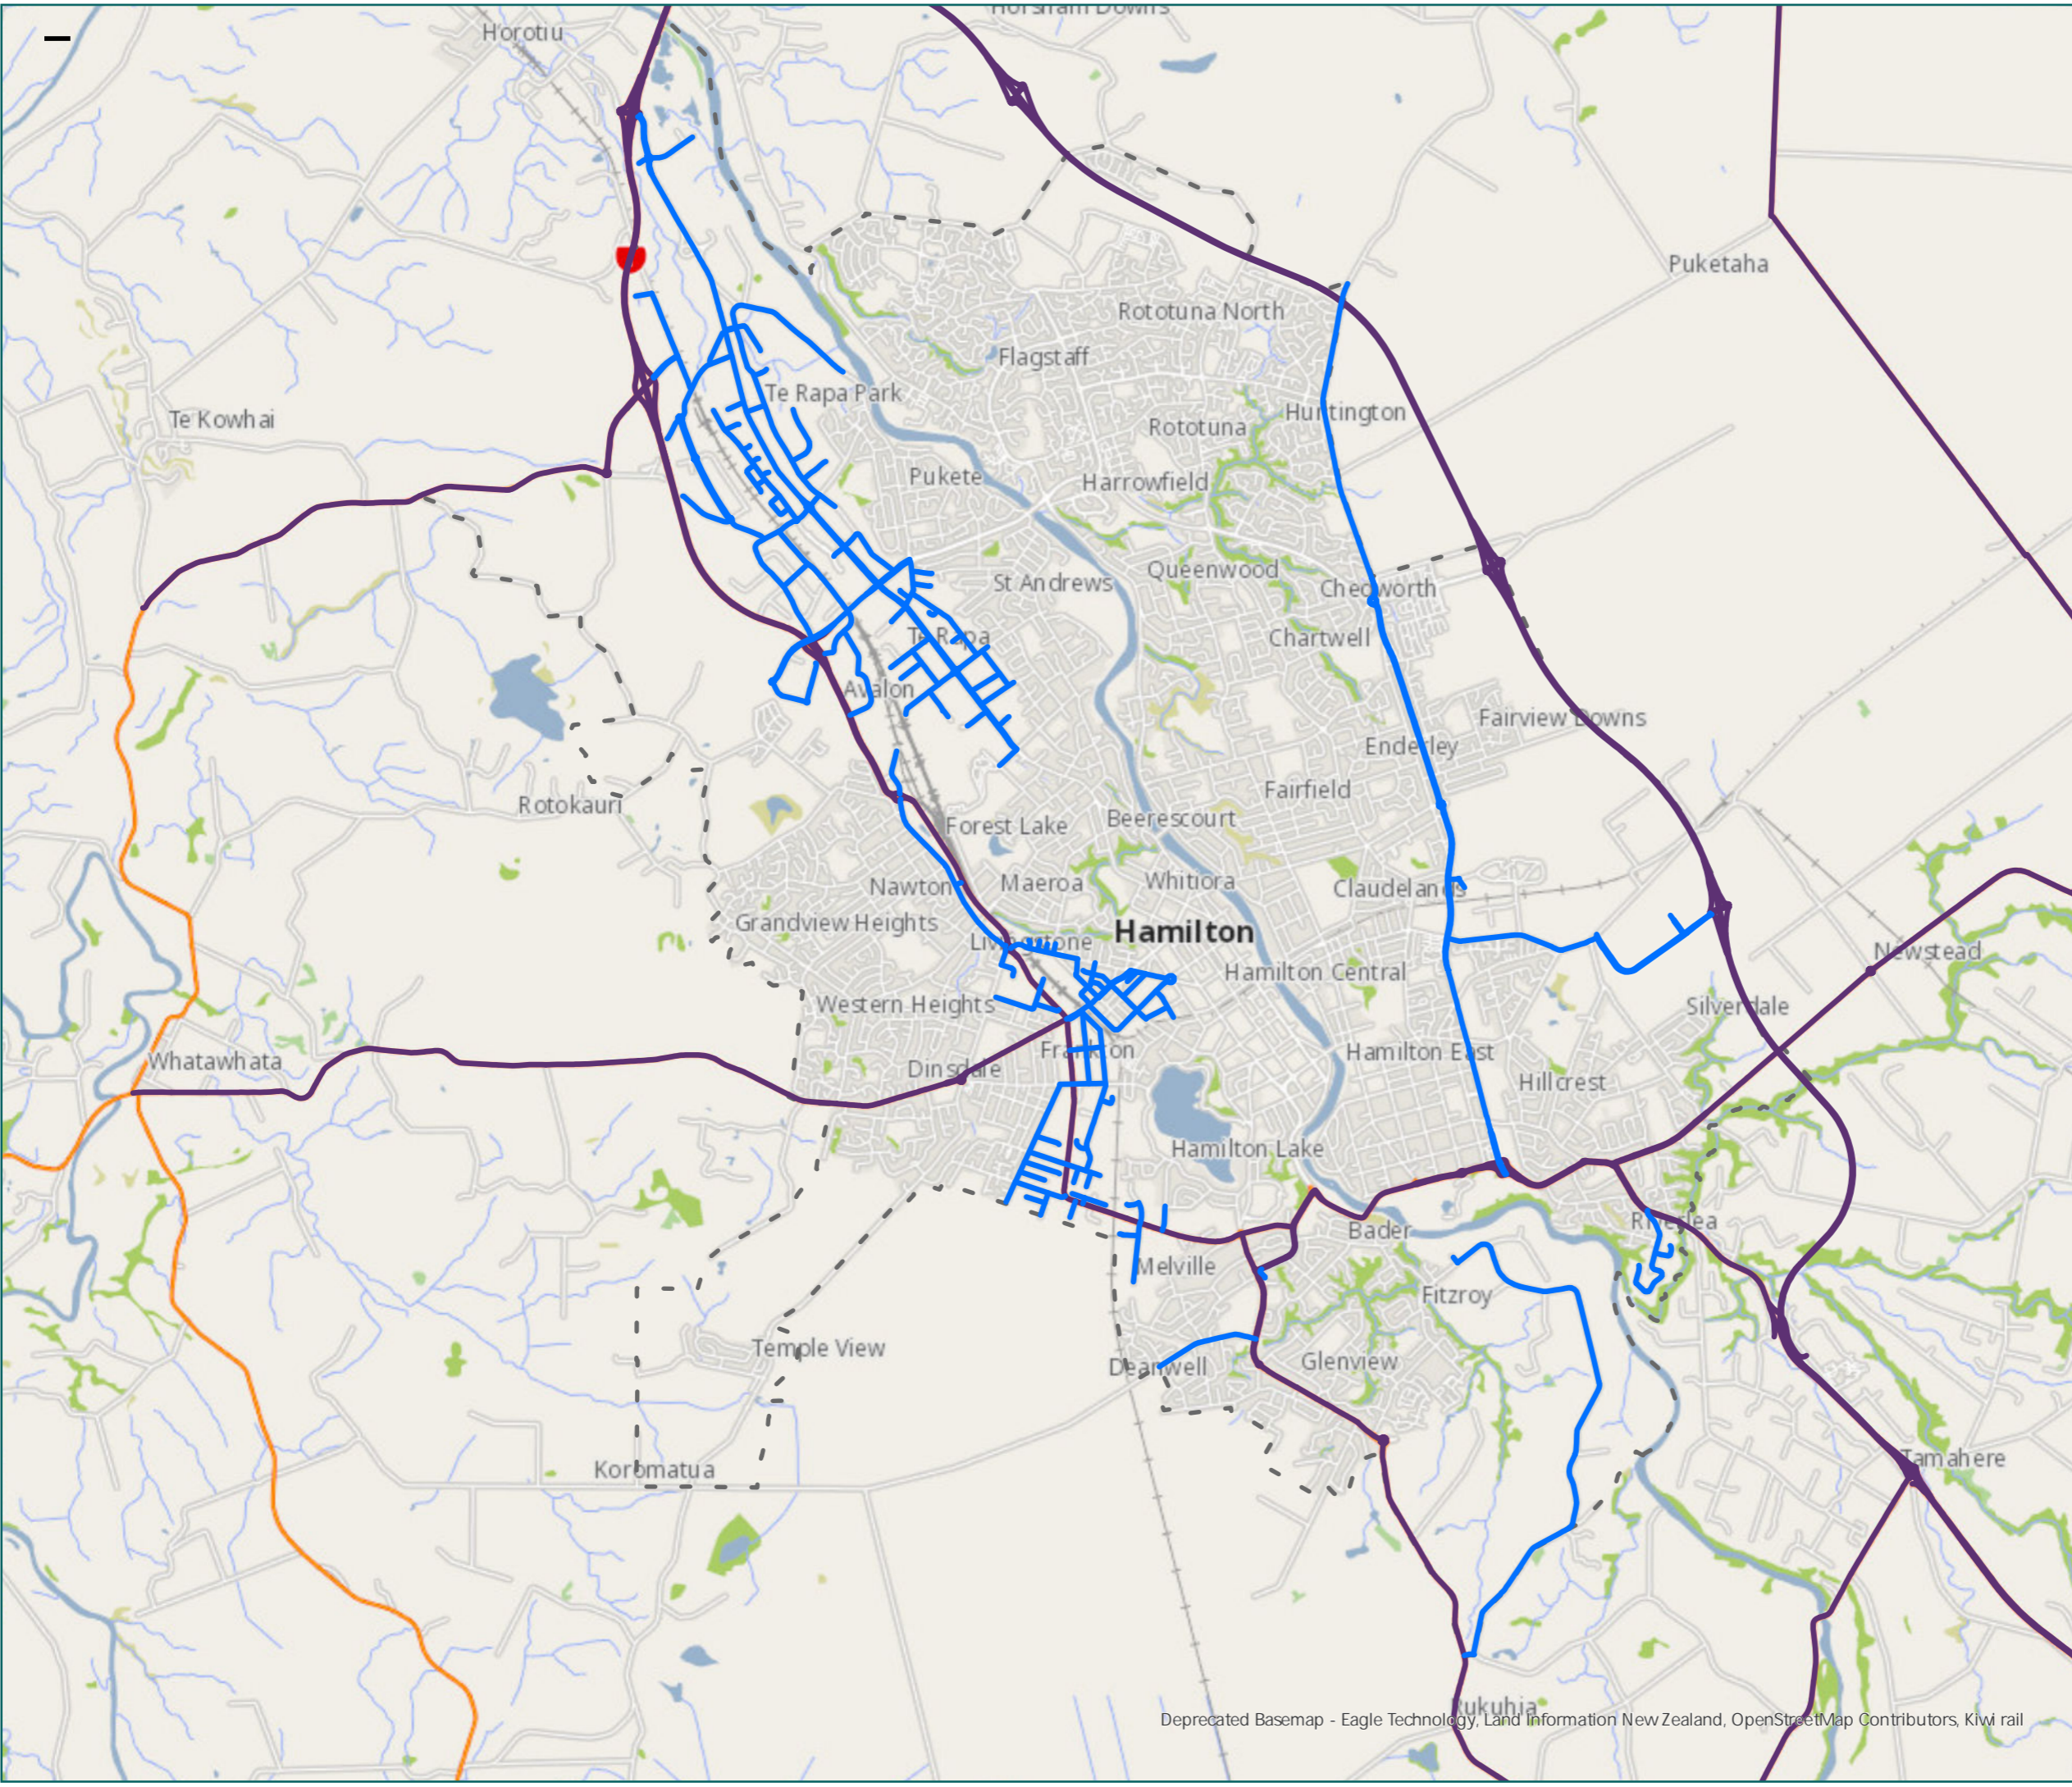

 Territorial Authority Boundary

Deprecated Basemap - Eagle Technology, Land Information New Zealand, OpenStreetMap Contributors, Kiwi rail

RCA Pre-approved HPMV Routes Hamilton City South Horotiu

Legend

- Local Road
- State Highway

* For the list of roads please refer to the index table in the end of the document.

0 130 Meters

RCA Pre-approved HPMV Routes Hamilton City Te Rapa

Legend

- Local Road
- State Highway

Page 3 of 13

Road/Street Name	Road/Street Extent
AKORANGA ROAD	from Te Wetini Drive Roundabout to Gilchrist Street Roundabout
ARTHUR PORTER DRIVE (SOUTH)	from Te Kowhai Rd E to Wairere Drive
BRISTOL PLACE	Full length
BRYANT ROAD	from Te Rapa Road/Sunshine Avenue Roundabout to 70m northeast of Norris Avenue (# 62 Bryant Road Panel & Motors)
CHALMERS ROAD	Full length
DANIEL PLACE	Full length
EAGLE WAY	from Te Rapa Road/The Base Parade to Karewa Place (Cauplands)
EUCLID AVENUE	from Te Rapa Road to Norris Street
FOREMAN ROAD	from SH1, Mangaharakeke Drive to Tasman Road
GILCHRIST STREET	Full length
KAREWA PLACE	from Wairere Drive (left in, left out only) to Eagle Way (Coup/ands)
MAINSTREET PLACE	Full length
MANCHESTER PLACE	Full length
MAXWELL PLACE	Full length
NORTH PARK DRIVE	Full length
NORTHWAY STREET	Full length
PERCLO PLACE	Full length
PUKETE ROAD (SOUTH)	from Te Rapa Road to Wairere Drive
SANDWICH ROAD	from Pukete Road to 107m east of Morrow Avenue