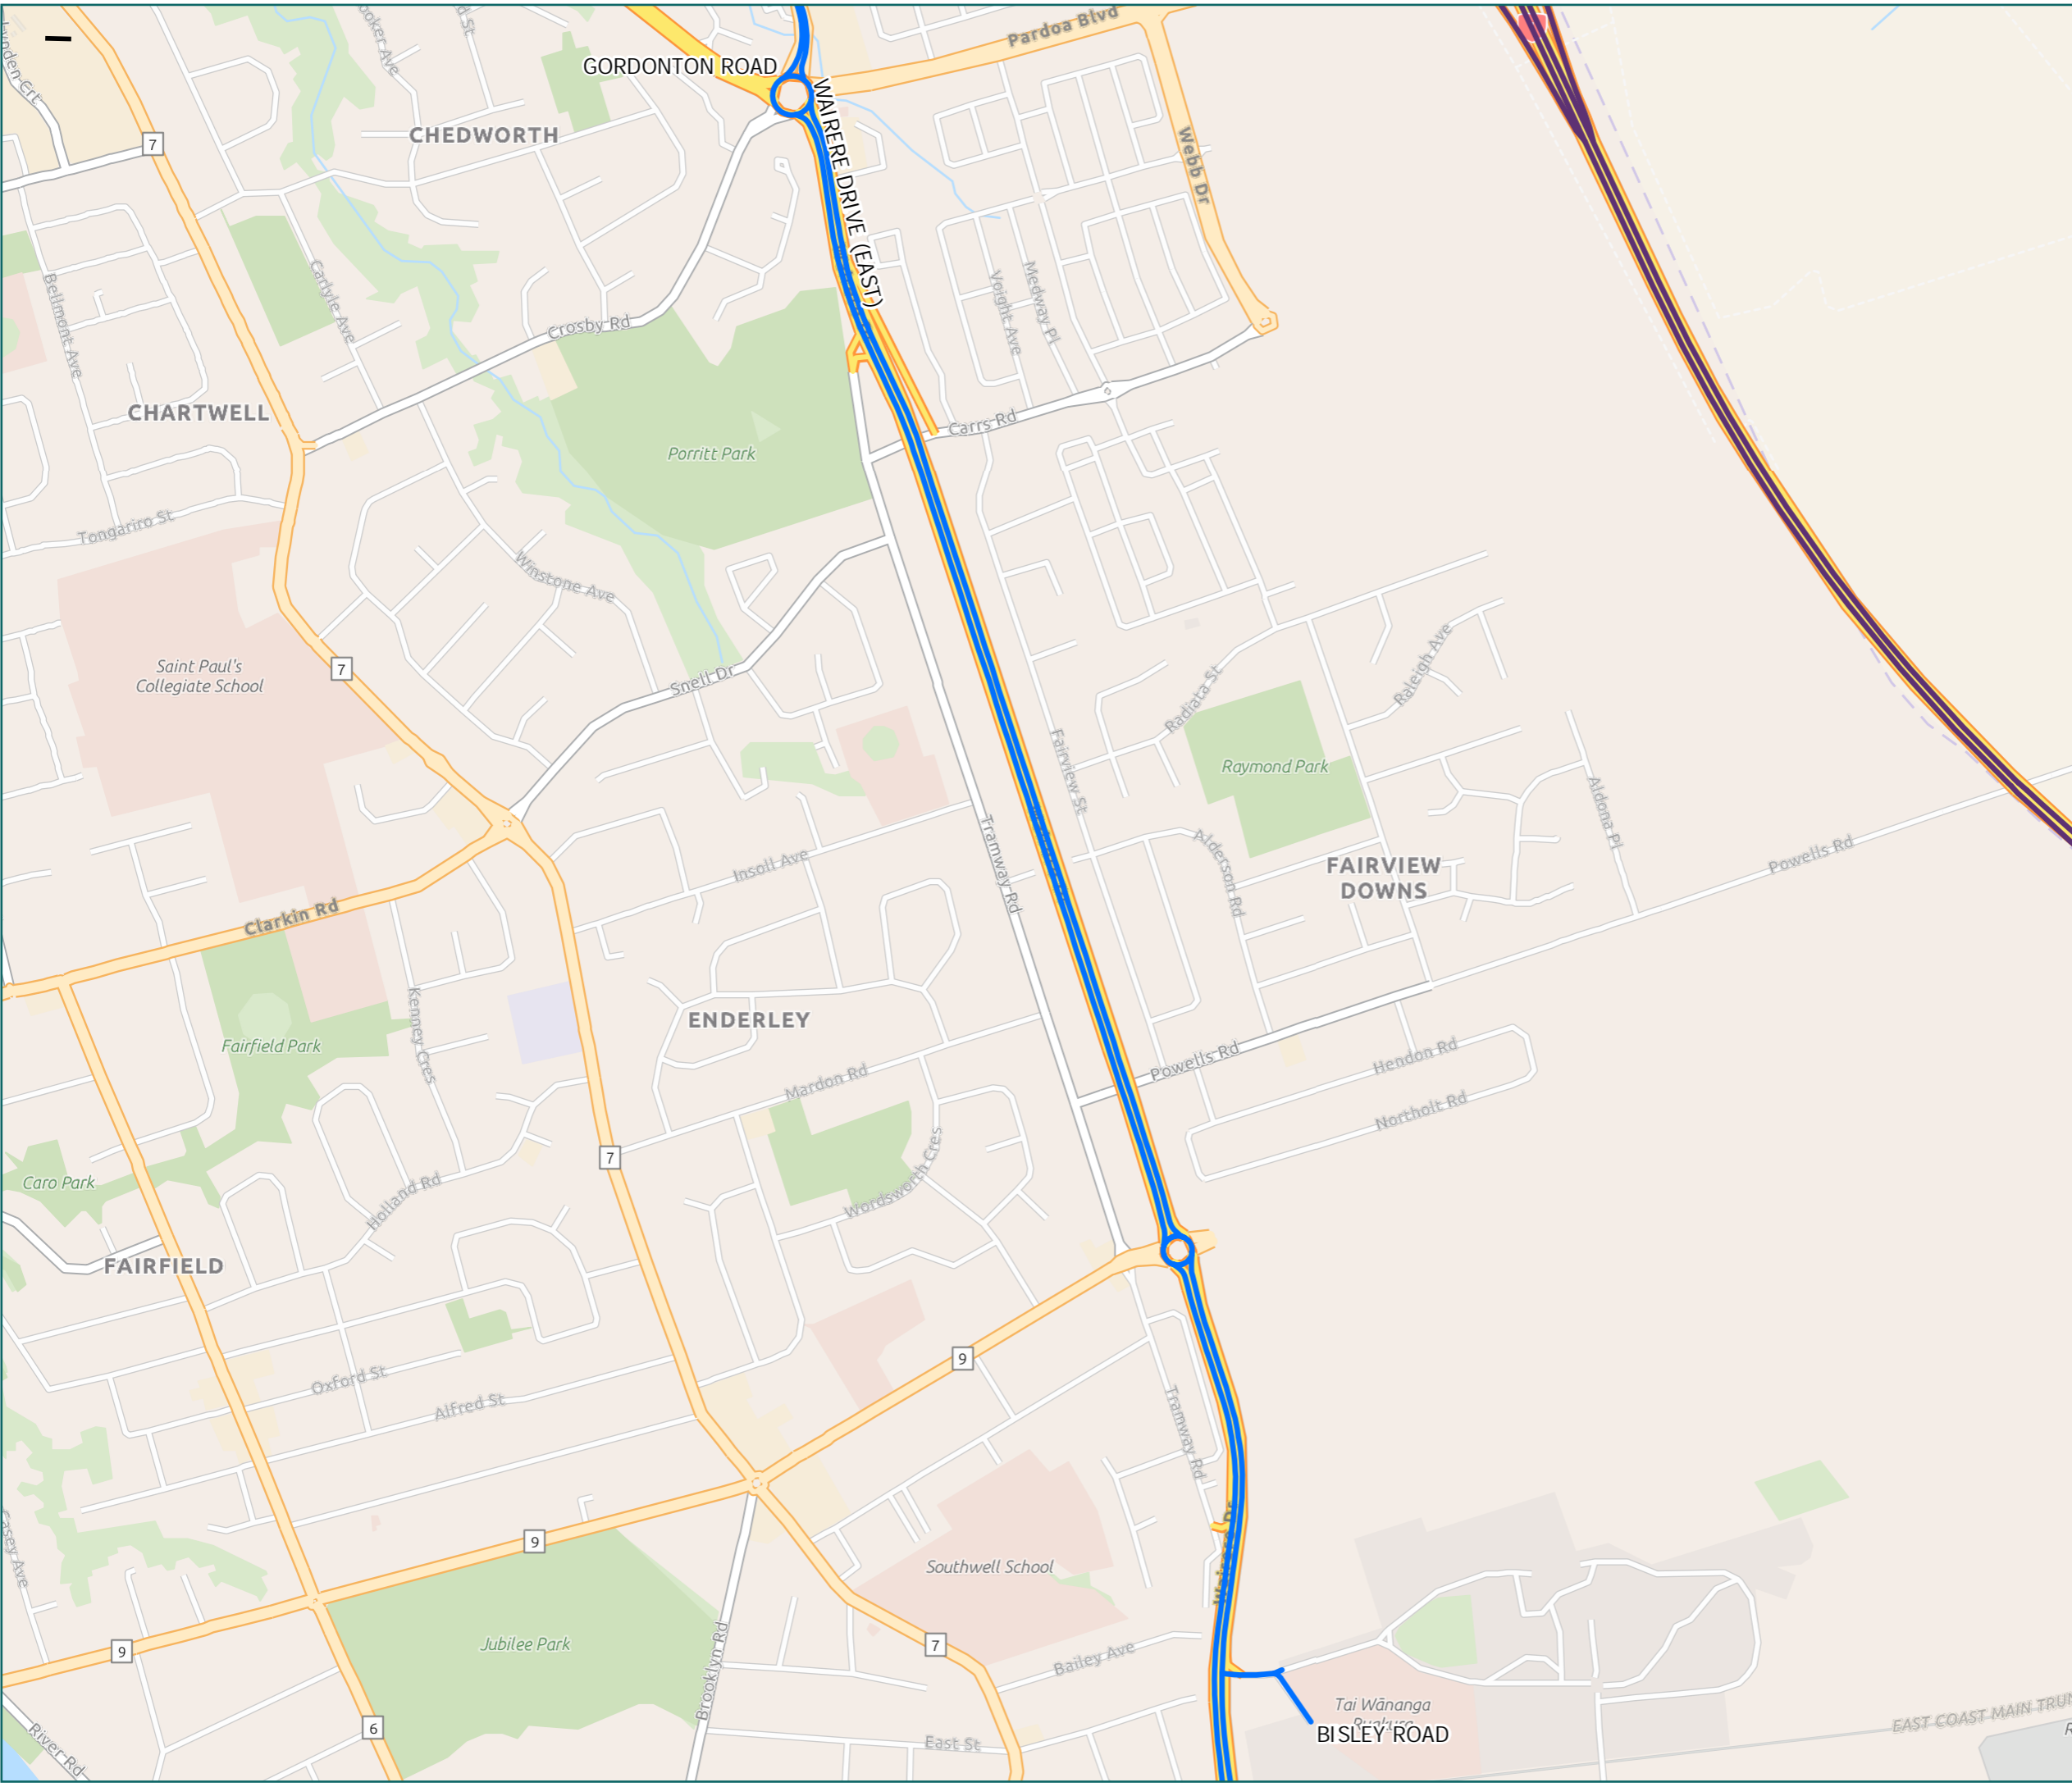

RCA Pre-approved HPMV Routes Hamilton City Fairview Downs

Legend

- Local Road
- State Highway

Page 12 of 13

Road/Street Name	Road/Street Extent
BISLEY ROAD	Full length
GORDONTON ROAD	from Wairere Drive roundabout to HCC/Waikato District Boundary, Borman Road
WAIRERE DRIVE (EAST)	from SH1 to Mangaharakeke Drive

* For the list of roads please refer to the index table in the end of the document.

0 150 Meters