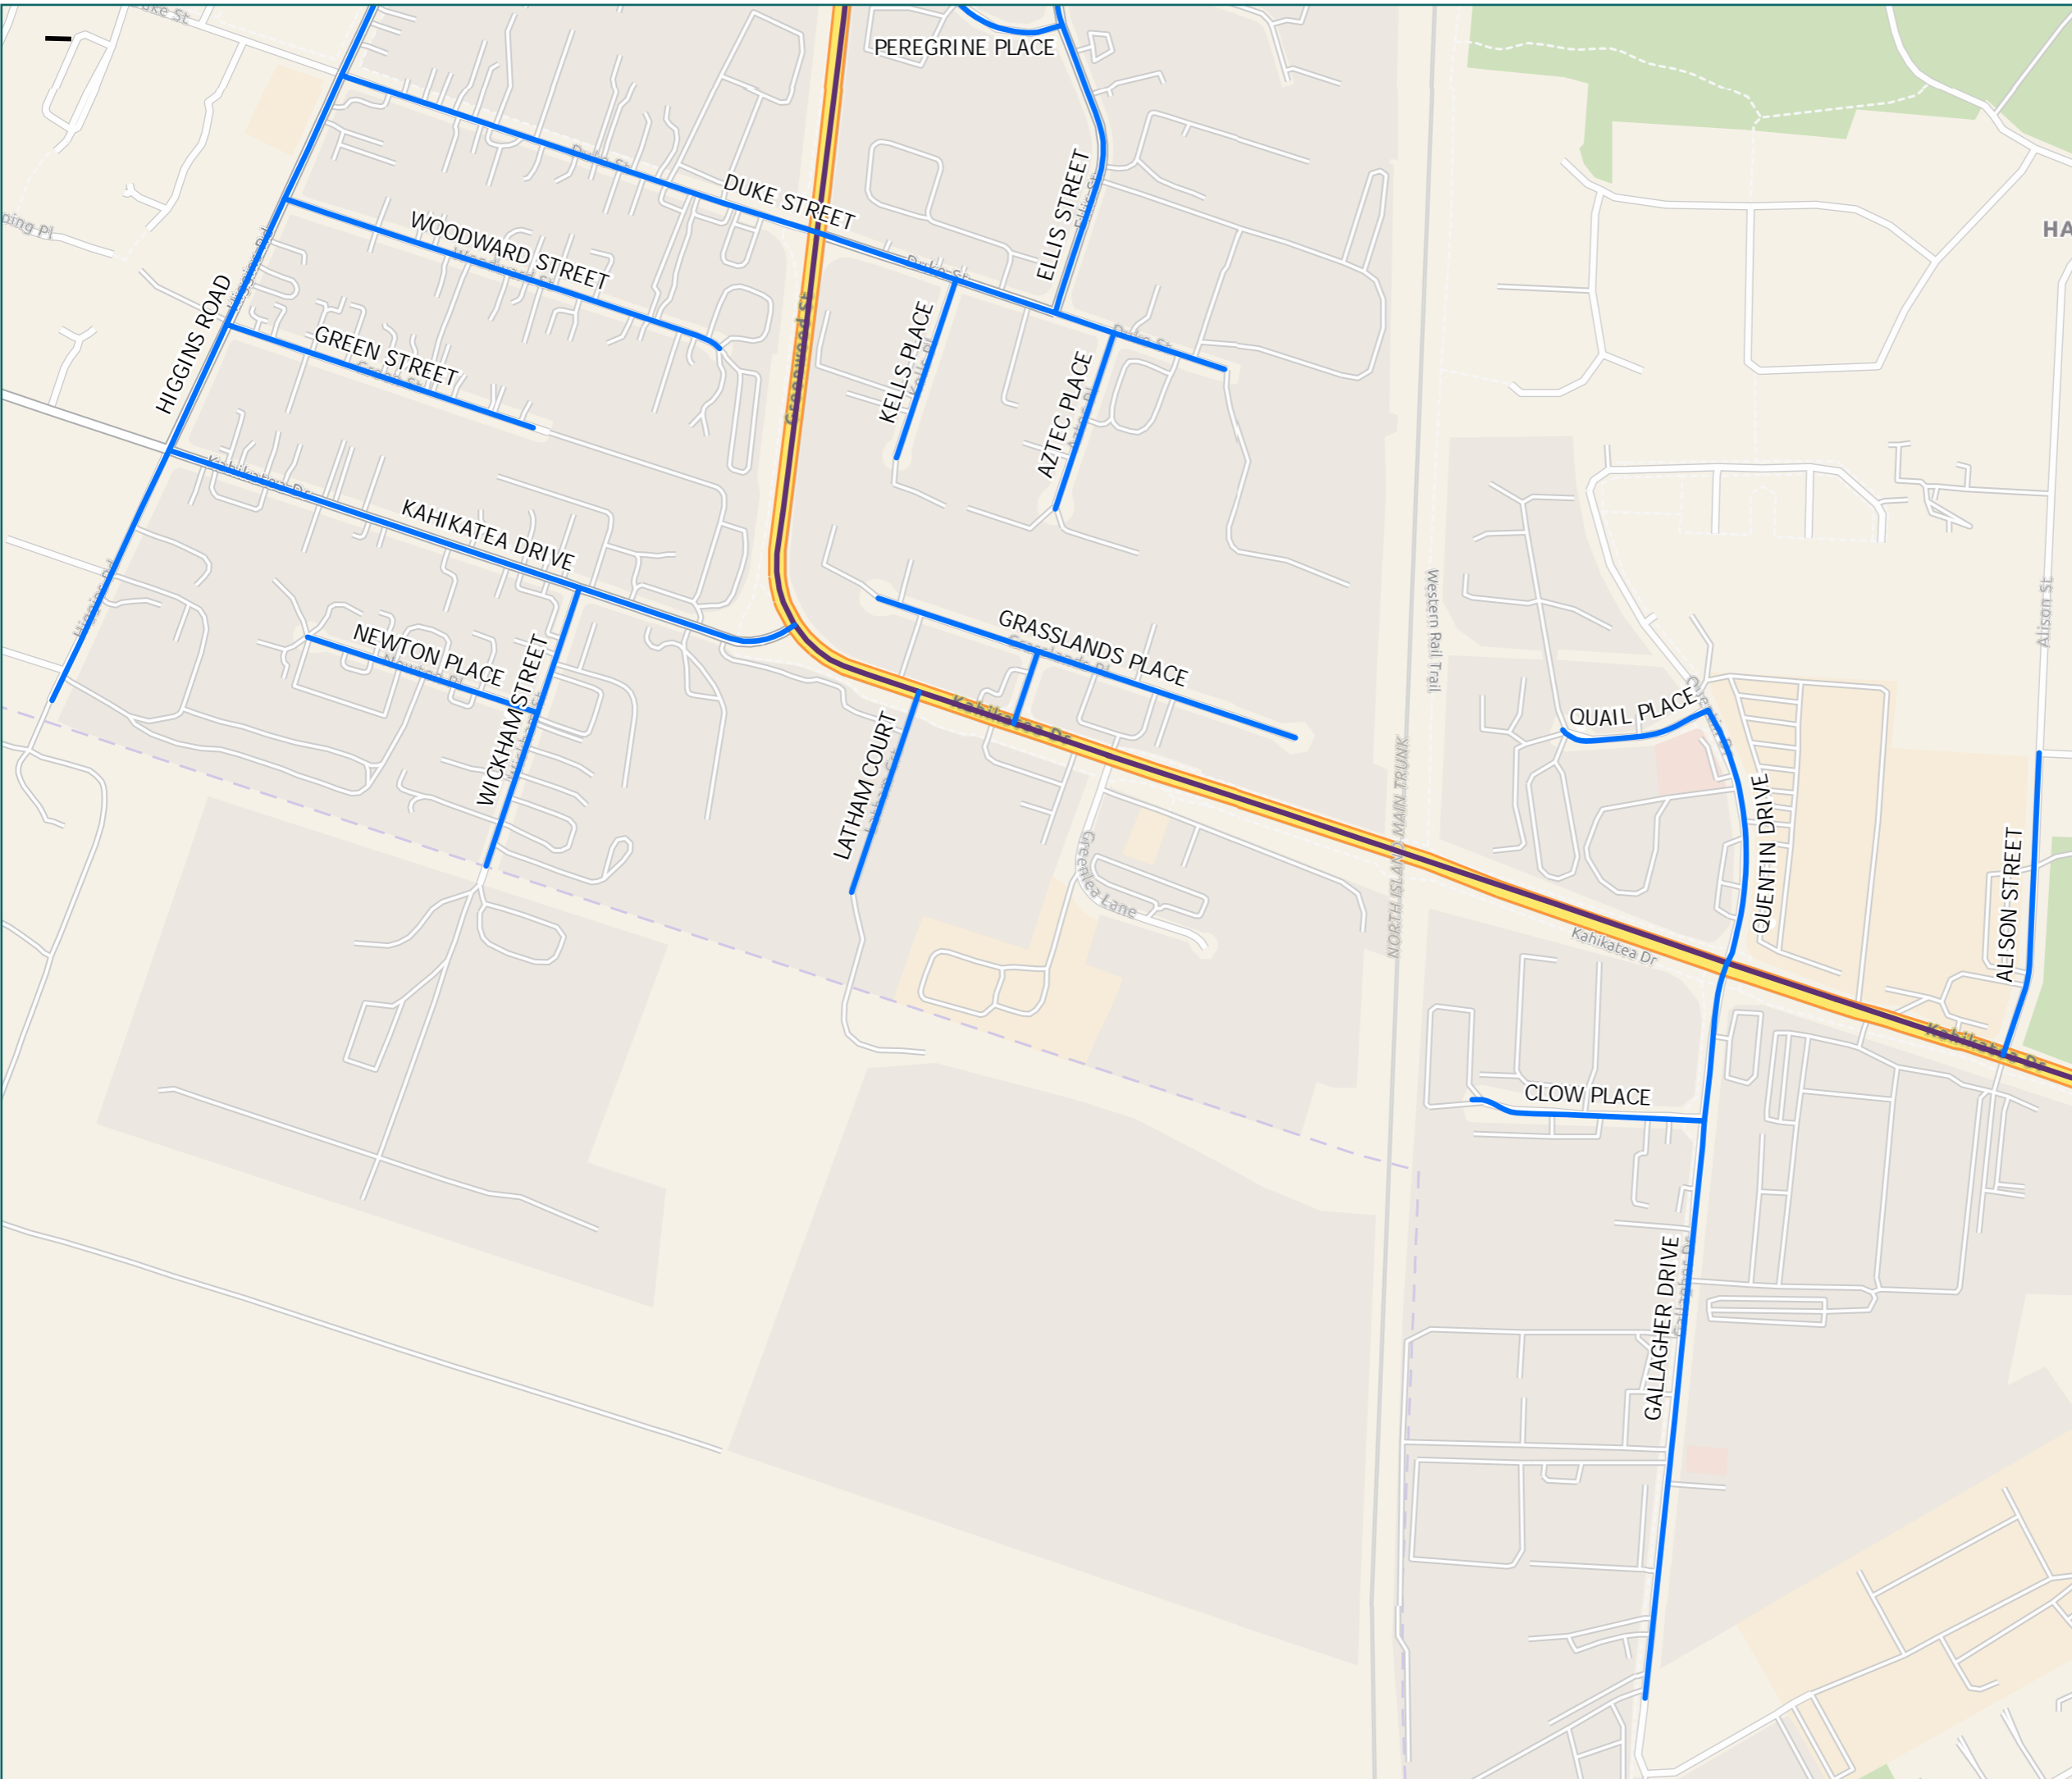

RCA Pre-approved HPMV Routes Hamilton City South Hamilton

Legend

- Local Road
- State Highway

Page 7 of 13

Road/Street Name	Road/Street Extent
ALISON STREET	from SH1, Kahikatea Drive to Hibiscus Avenue
AZTEC PLACE	Full length
CLOW PLACE	Full length
DUKE STREET	Full length
ELLIS STREET	from Duke Street to Waterloo Street
GALLAGHER DRIVE	Full length
GRASSLANDS PLACE	Full length
GREEN STREET	Full length
HIGGINS ROAD	from Killarney Road to South End
KAHIKATEA DRIVE	from SH1, Greenwood St/ Kahikatea Drive corner to Higgins Road
KELLS PLACE	Full length
LATHAM COURT	Full length
NEWTON PLACE	Full length
PEREGRINE PLACE	Full length
QUAIL PLACE	Full length
QUENTIN DRIVE	from SH1, Kahikatea Drive to End of Construction
WICKHAM STREET	Full length
WOODWARD STREET	Full length

* For the list of roads please refer to the index table in the end of the document.

0 70 Meters