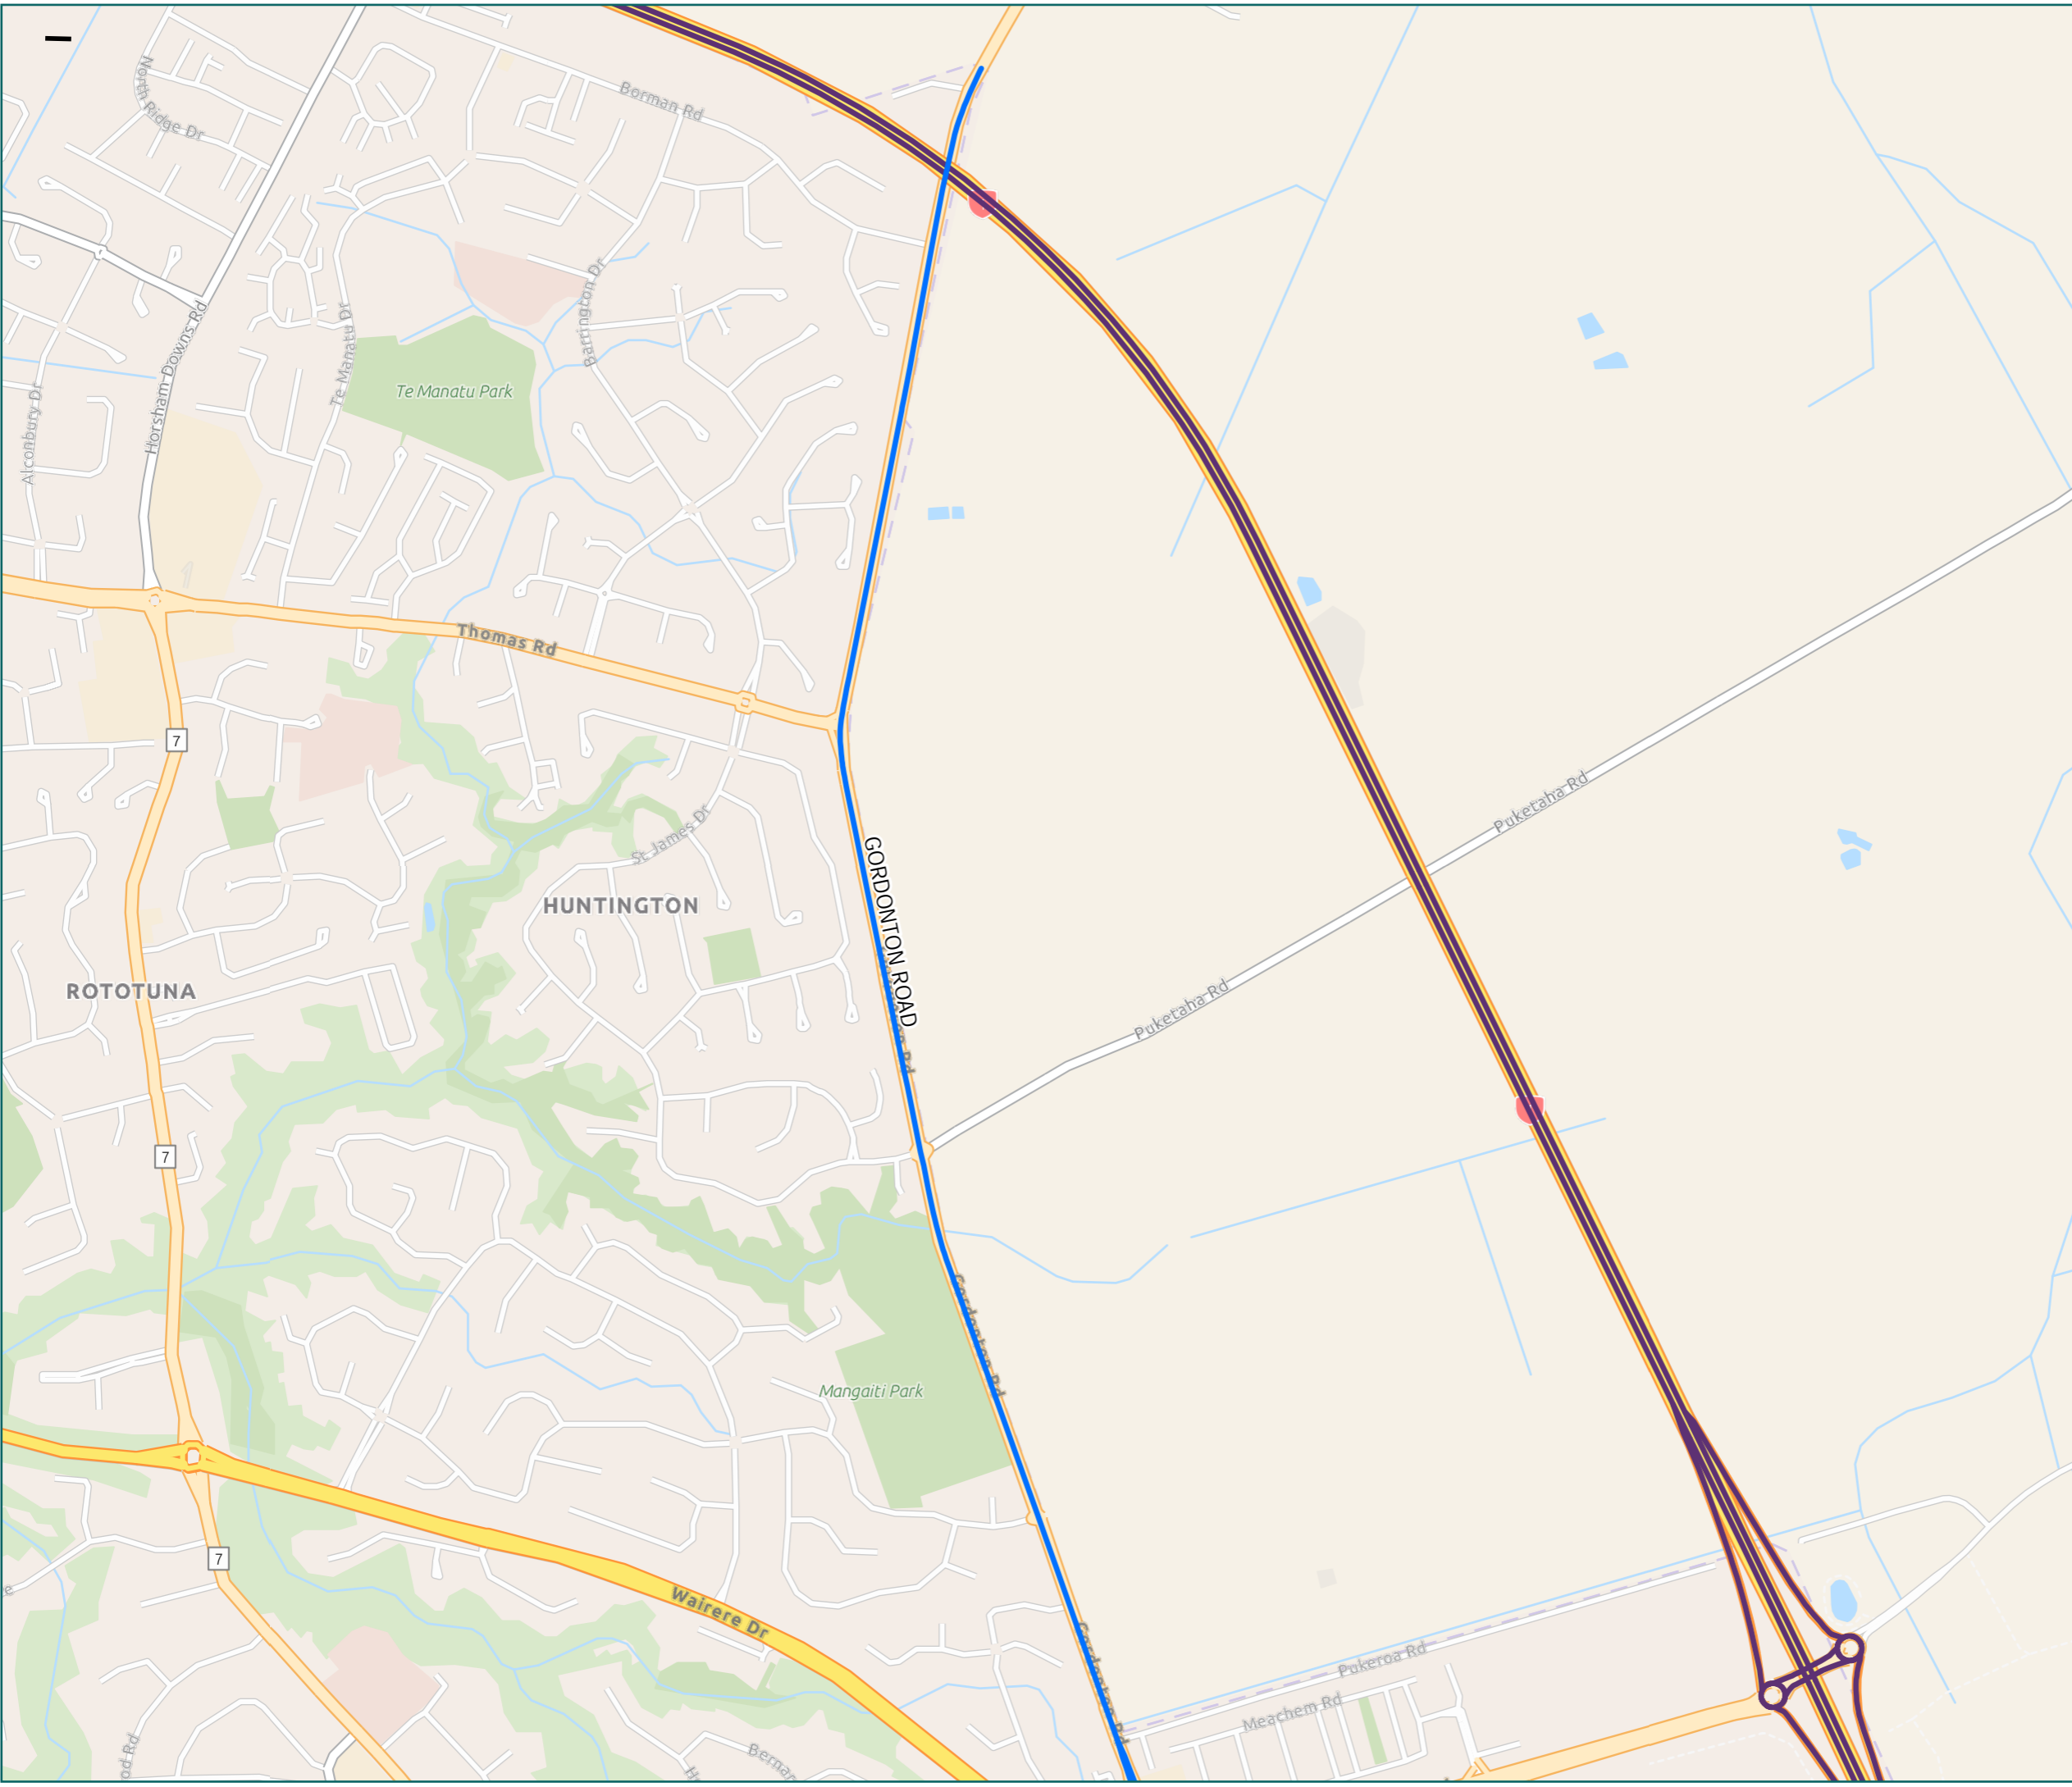

* For the list of roads please refer to the index table in the end of the document.

0 150 Meters

Hamilton City District Map Index Page

Route Name	Page
AKORANGA ROAD from Te Wetini Drive Roundabout to Gilchrist Street Roundabout	3
ALISON STREET from SH1, Kahikatea Drive to Hibiscus Avenue	7
ANN MICHELE STREET (Full length)	2
ARTHUR PORTER DRIVE (NORTH) from Ruffell Road Roundabout to Te Kowhai Rd E Roundabout	2
ARTHUR PORTER DRIVE (SOUTH) from Te Kowhai Rd E to Wairere Drive	2
ATLANTIC STREET (Full length)	5
AVALON DRIVE from Ellicott Road/Forest Lake Road to SH1, Mangaharakeke Drive/ Crawford Street Roundabout	5
AZTEC PLACE (Full length)	7
BANDON STREET from SH1, Greenwood Street to Ellis Street	6
BARNETT PLACE (Full length)	2
BELFAST PLACE (Full length)	6
BERN ROAD (Full length)	1
BISLEY ROAD (Full length)	12
BRISTOL PLACE (Full length)	3
BRYANT ROAD from Te Rapa Road/Sunshine Avenue Roundabout to 70m northeast of Norris Avenue(# 62,BryantRoad Panel & Motors)	3
CHALMERS ROAD (Full length)	2
CHANAN PLACE (Full length)	2
CHARLIES WAY (Full length)	6
CHURCH ROAD from Te Rapa Road/Te Kowhai Road East Roundabout to Maui Street	2
CLOW PLACE (Full length)	7
COLLINS ROAD from SH3, Ohaupo Road (Ulrich Shopping Centre) to HCC/Waipā District Boundary, 50m west of Rhonda Avenue	8
COLOMBO STREET from Waterloo St to Killarney Road	6
COMMERCE STREET from Norton Road to Lake Road	6
CRAWFORD STREET from SH1, Mangaharakeke Drive/Avalon Drive Roundabout to End (Fonterra Entrance)	4
DANIEL PLACE (Full length)	3
DE LEEUW PLACE (Full length)	2
DEVON ROAD (Full length)	6
DUKE STREET (Full length)	7
EAGLE WAY from Te Rapa Road/The Base Parade to Karewa Place (Cauplands)	2
EDGAR STREET from North End (Carters Tyres) to Pukeko Street/Kereru Street	6
ELLIS STREET from Duke Street to Waterloo Street	6
EMPIRE STREET from Lake Road to High Street	6