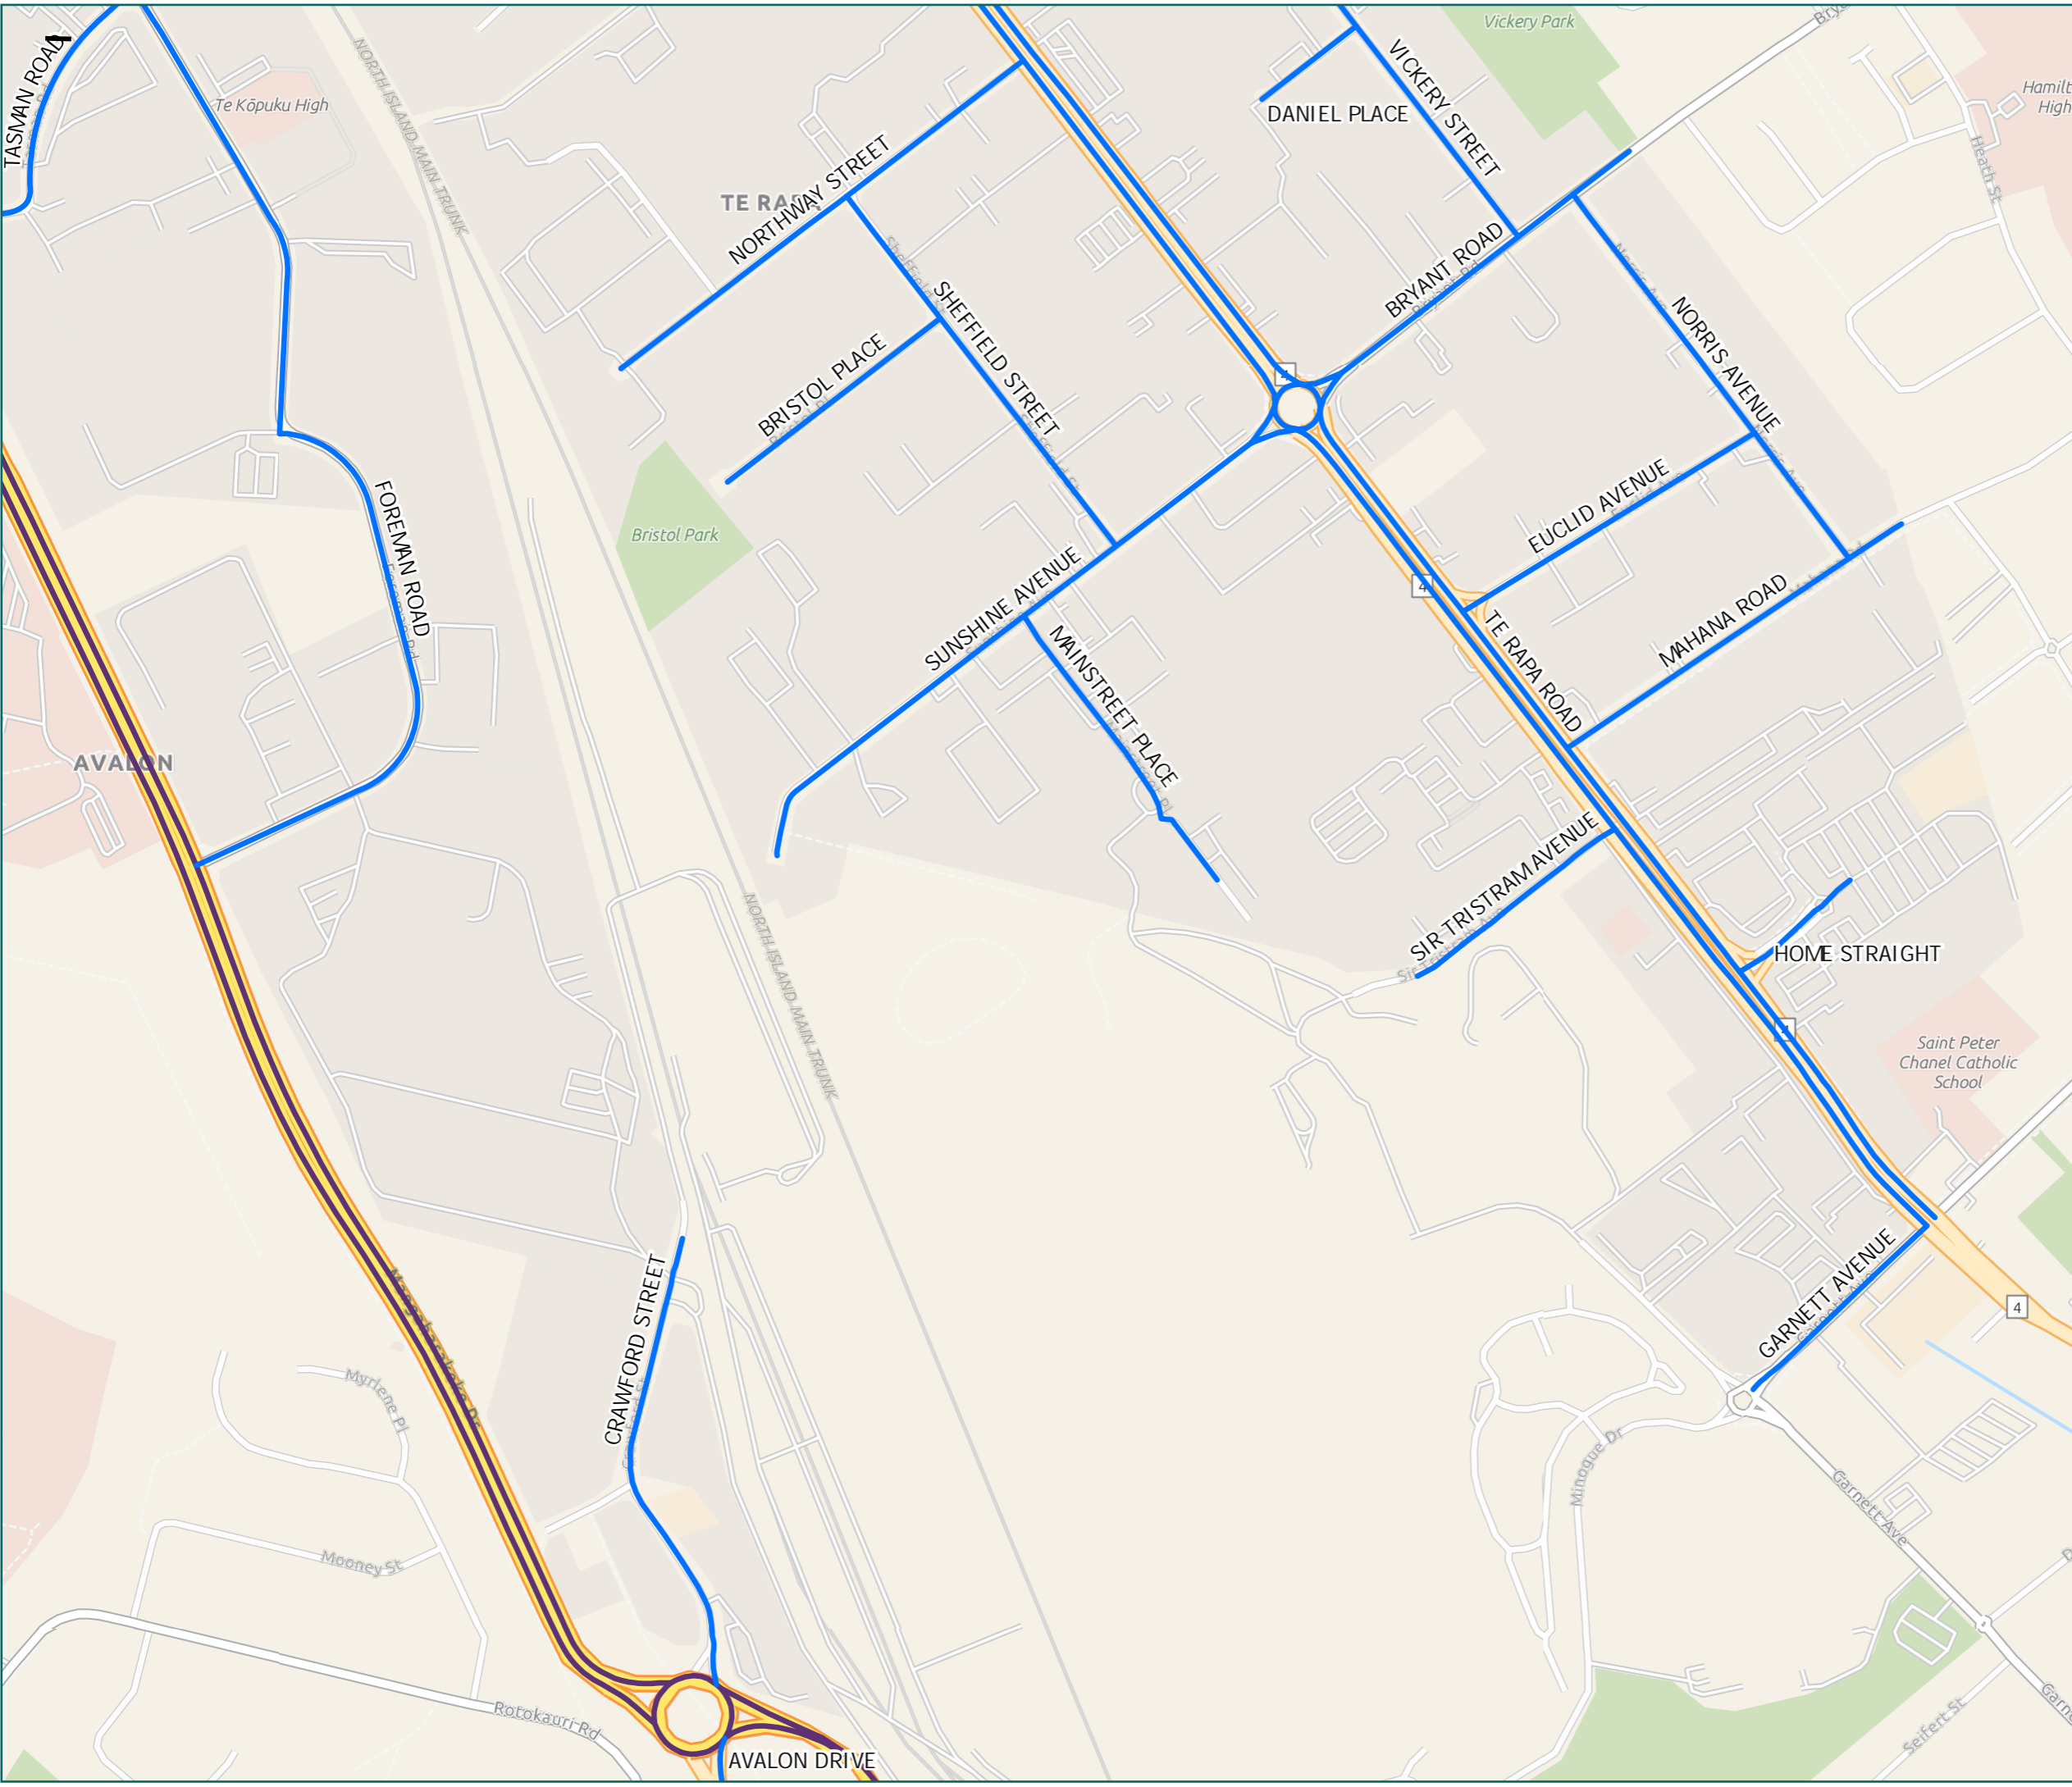

* For the list of roads please refer to the index table in the end of the document.

0 100 Meters

RCA Pre-approved HPMV Routes Hamilton City Forest Lake

Legend

- Local Road
- State Highway

Page 4 of 13

Road/Street Name	Road/Street Extent
AVALON DRIVE	from Ellicott Road/Forest Lake Road to SH1, Mangaharakeke Drive/ Crawford Street Roundabout
BRISTOL PLACE	Full length
BRYANT ROAD	from Te Rapa Road/Sunshine Avenue Roundabout to 70m northeast of Norris Avenue (# 62, Bryant Road Panel & Motors)
CRAWFORD STREET	from SH1, Mangaharakeke Drive/Avalon Drive Roundabout to End (Fonterra Entrance)
DANIEL PLACE	Full length
EUCLID AVENUE	from Te Rapa Road to Norris Street
FOREMAN ROAD	from SH1, Mangaharakeke Drive to Tasman Road
GARNETT AVENUE	from Te Rapa Road to Ken Browne Drive/Mnogue Park Roundabout
HOME STRAIGHT	Full length
MAHANA ROAD	from # 22 (Fullers Pump & Crane Services) to Te Rapa Road
MAINSTREET PLACE	Full length
NORRIS AVENUE	from Bryant Road to Mahana Road
NORTHWAY STREET	Full length
SHEFFIELD STREET	from Sunshine Avenue to Northway Street
SIR TRISTRAM AVENUE	Full length
SUNSHINE AVENUE	Full length
TASMAN ROAD	Full length

* For the list of roads please refer to the index table in the end of the document.

0 80 Meters

RCA Pre-approved HPMV Routes Hamilton City Newton & Maeroa

Legend

- Local Road
- State Highway

Road/Street Name	Road/Street Extent
ATLANTIC STREET	Full length
AVALON DRIVE	from Ellicott Road/Forest Lake Road to SH1, Mangaharakeke Drive/ Crawford Street Roundabout
GOODFELLOW PLACE	Full length
JOLLY STREET	from Norton Road to Kent Street
LINCOLN STREET	from Ellicott Road/Forest Lake Road/Avalon Drive to SH1, Mangaharakeke Drive/Norton Road Roundabout
MAEROA ROAD	from Norton Road to 90m north of Toru Street
NORTON ROAD	from SH1, Mangaharakeke Drive/Norton Road Roundabout to Jolly Street
RAILSIDE PLACE	Full length
RIFLE RANGE ROAD	from SH1, Lincoln Street/ Norton Road Roundabout to Railside Place
RUA STREET	Full length
TAHI STREET	Full length