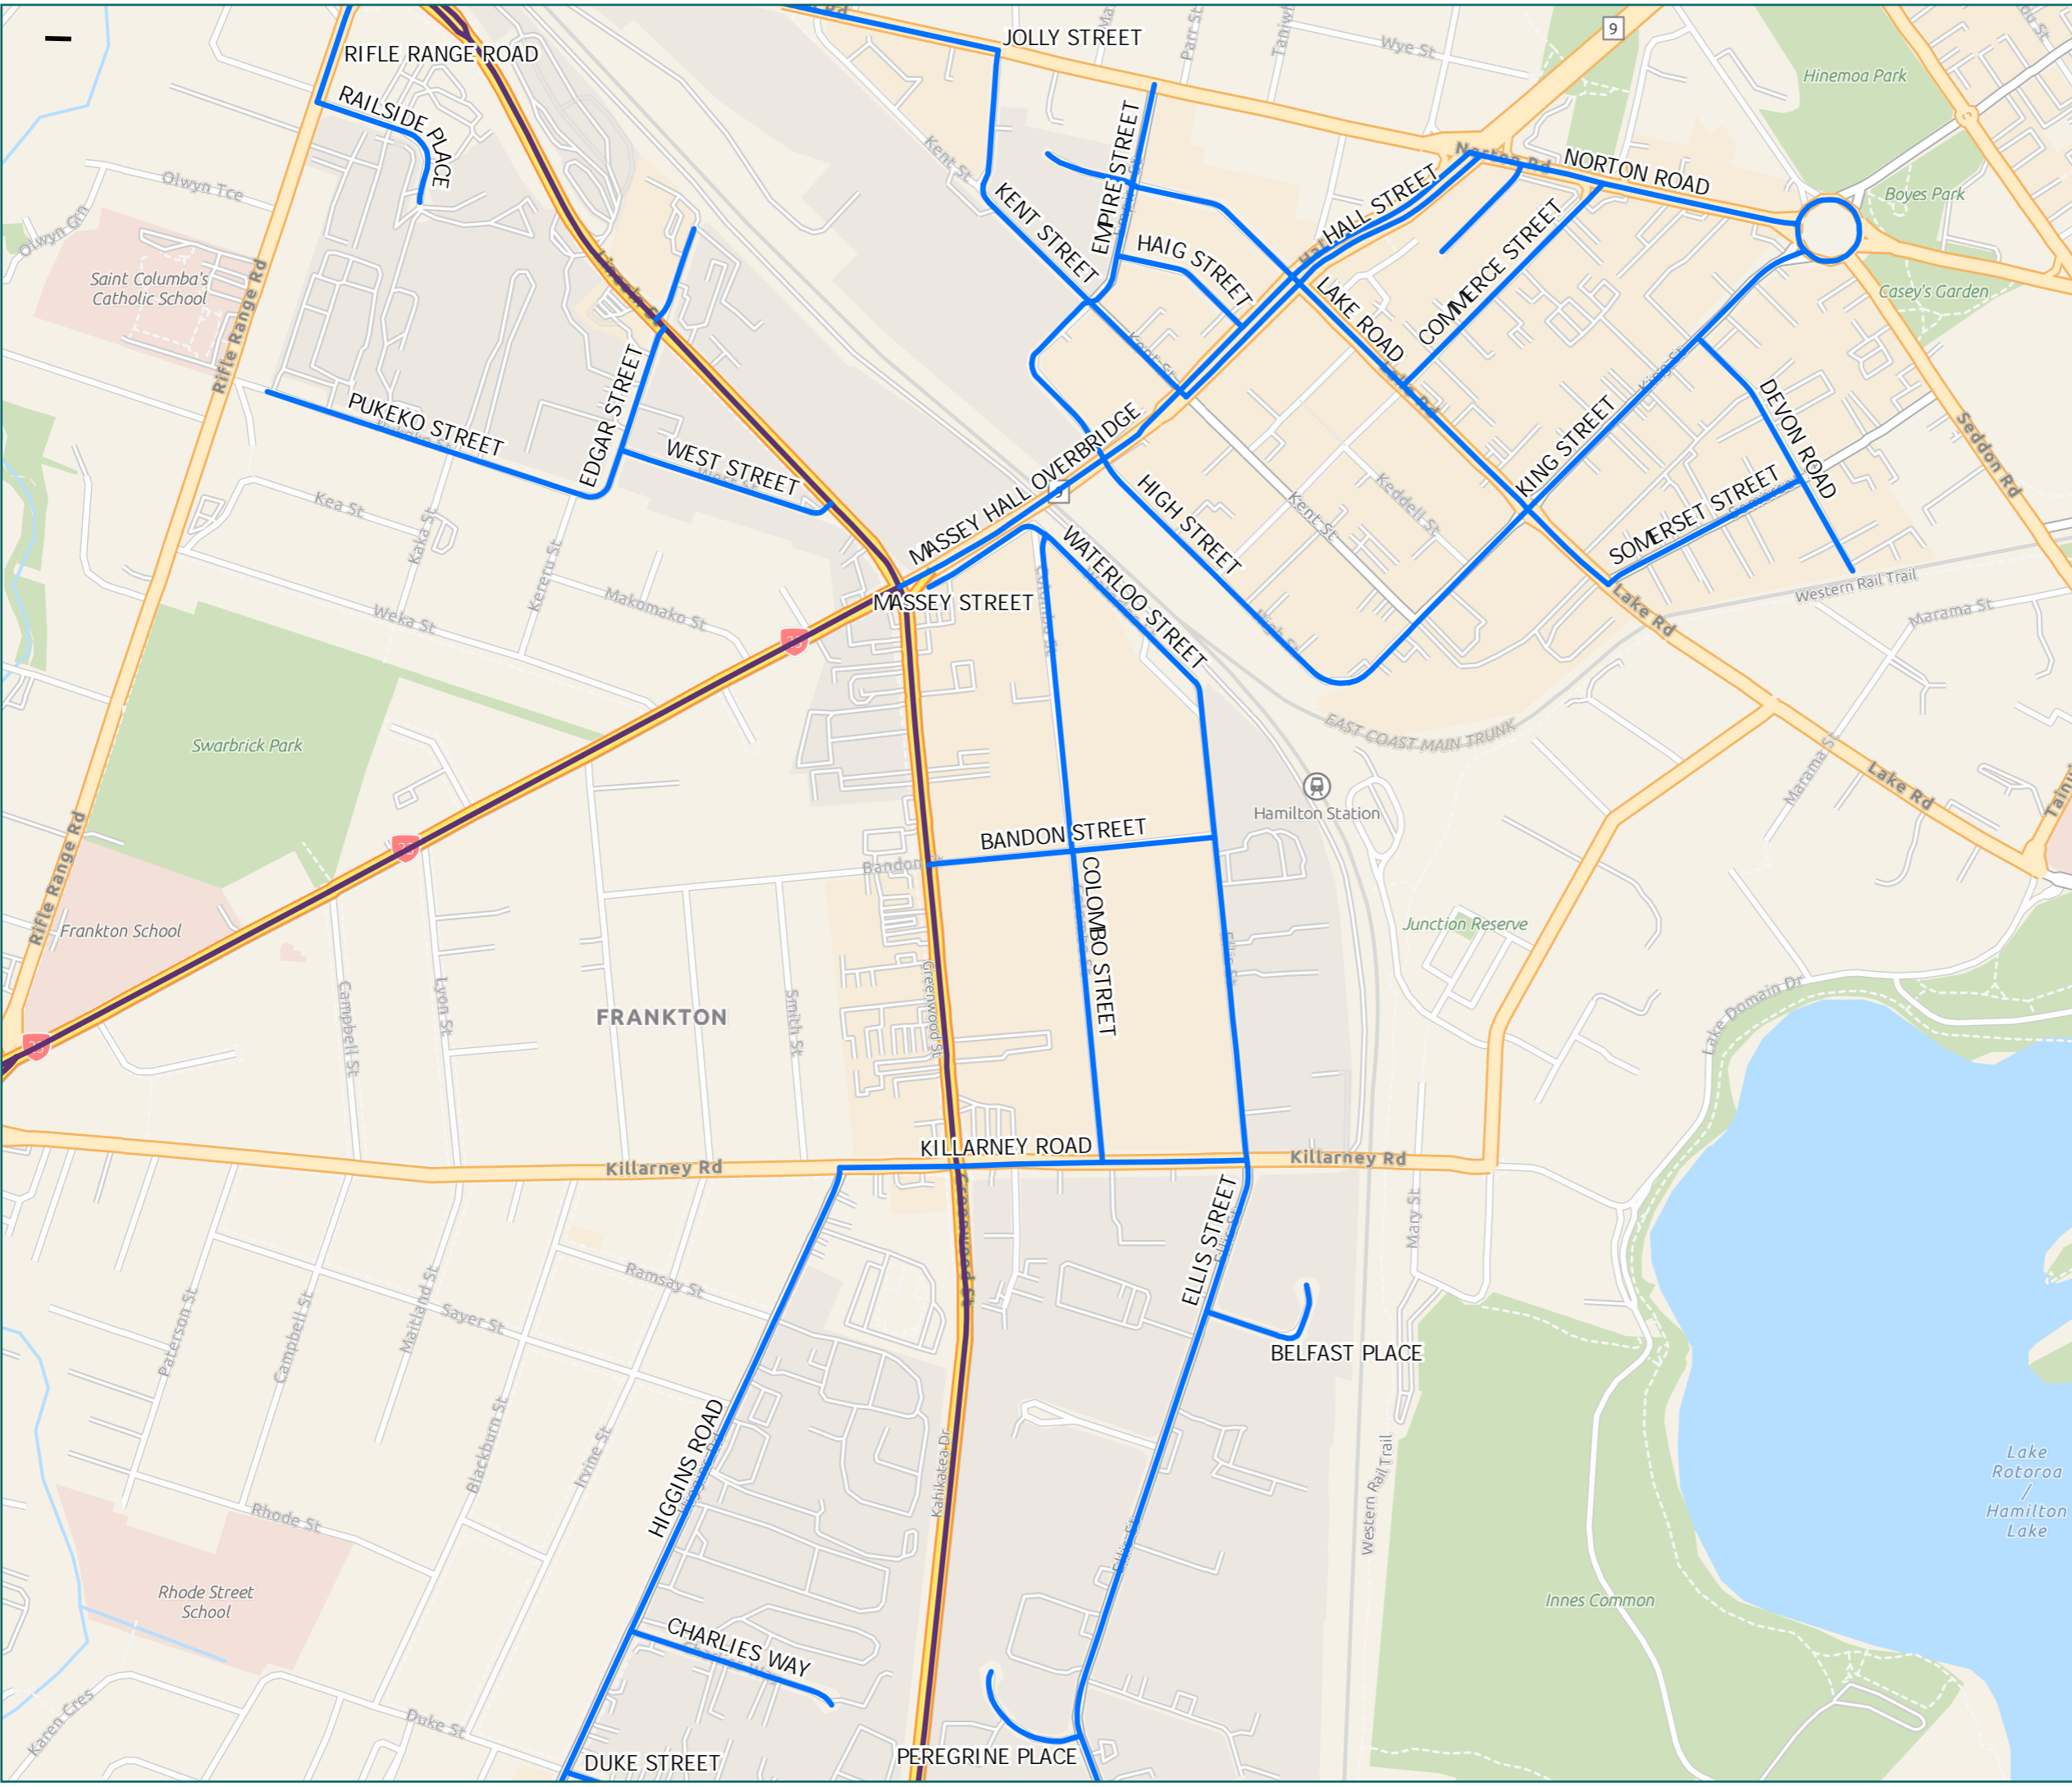

RCA Pre-approved HPMV Routes Hamilton City Frankton

Legend

- Local Road
- State Highway

Road/Street Name	Road/Street Extent
BANDON STREET	from SH1, Greenwood Street to Ellis Street
BELFAST PLACE	Full length
CHARLIES WAY	Full length
COLOMBO STREET	from Waterloo St to Killarney Road
COMMERCE STREET	from Norton Road to Lake Road
DEVON ROAD	Full length
DUKE STREET	Full length
EDGAR STREET	from North End (Carters Tyres) to Pukeko Street/Kereru Street
ELLIS STREET	from Duke Street to Waterloo Street
EMPIRE STREET	from Lake Road to High Street
HAIG STREET	from Empire Street to Hall Street (left in, left out only)
HALL STREET	from Kent Street/Massey Hall Overbridge to Norton Road/Mill St
HIGGINS ROAD	from Killarney Road to South End
HIGH STREET	from Empire Street to King Street
JOLLY STREET	from Norton Road to Kent Street
KENT STREET	from Norton Road (entry only) to Hall Street
KILLARNEY ROAD	from Higgins Road to Ellis Street
KING STREET	from High Street (Toyo Tyres) to Norton Road/Seddon Street Roundabout
LAKE ROAD	from Somerset Street to North End

* For the list of roads please refer to the index table in the end of the document.

0 100 Meters