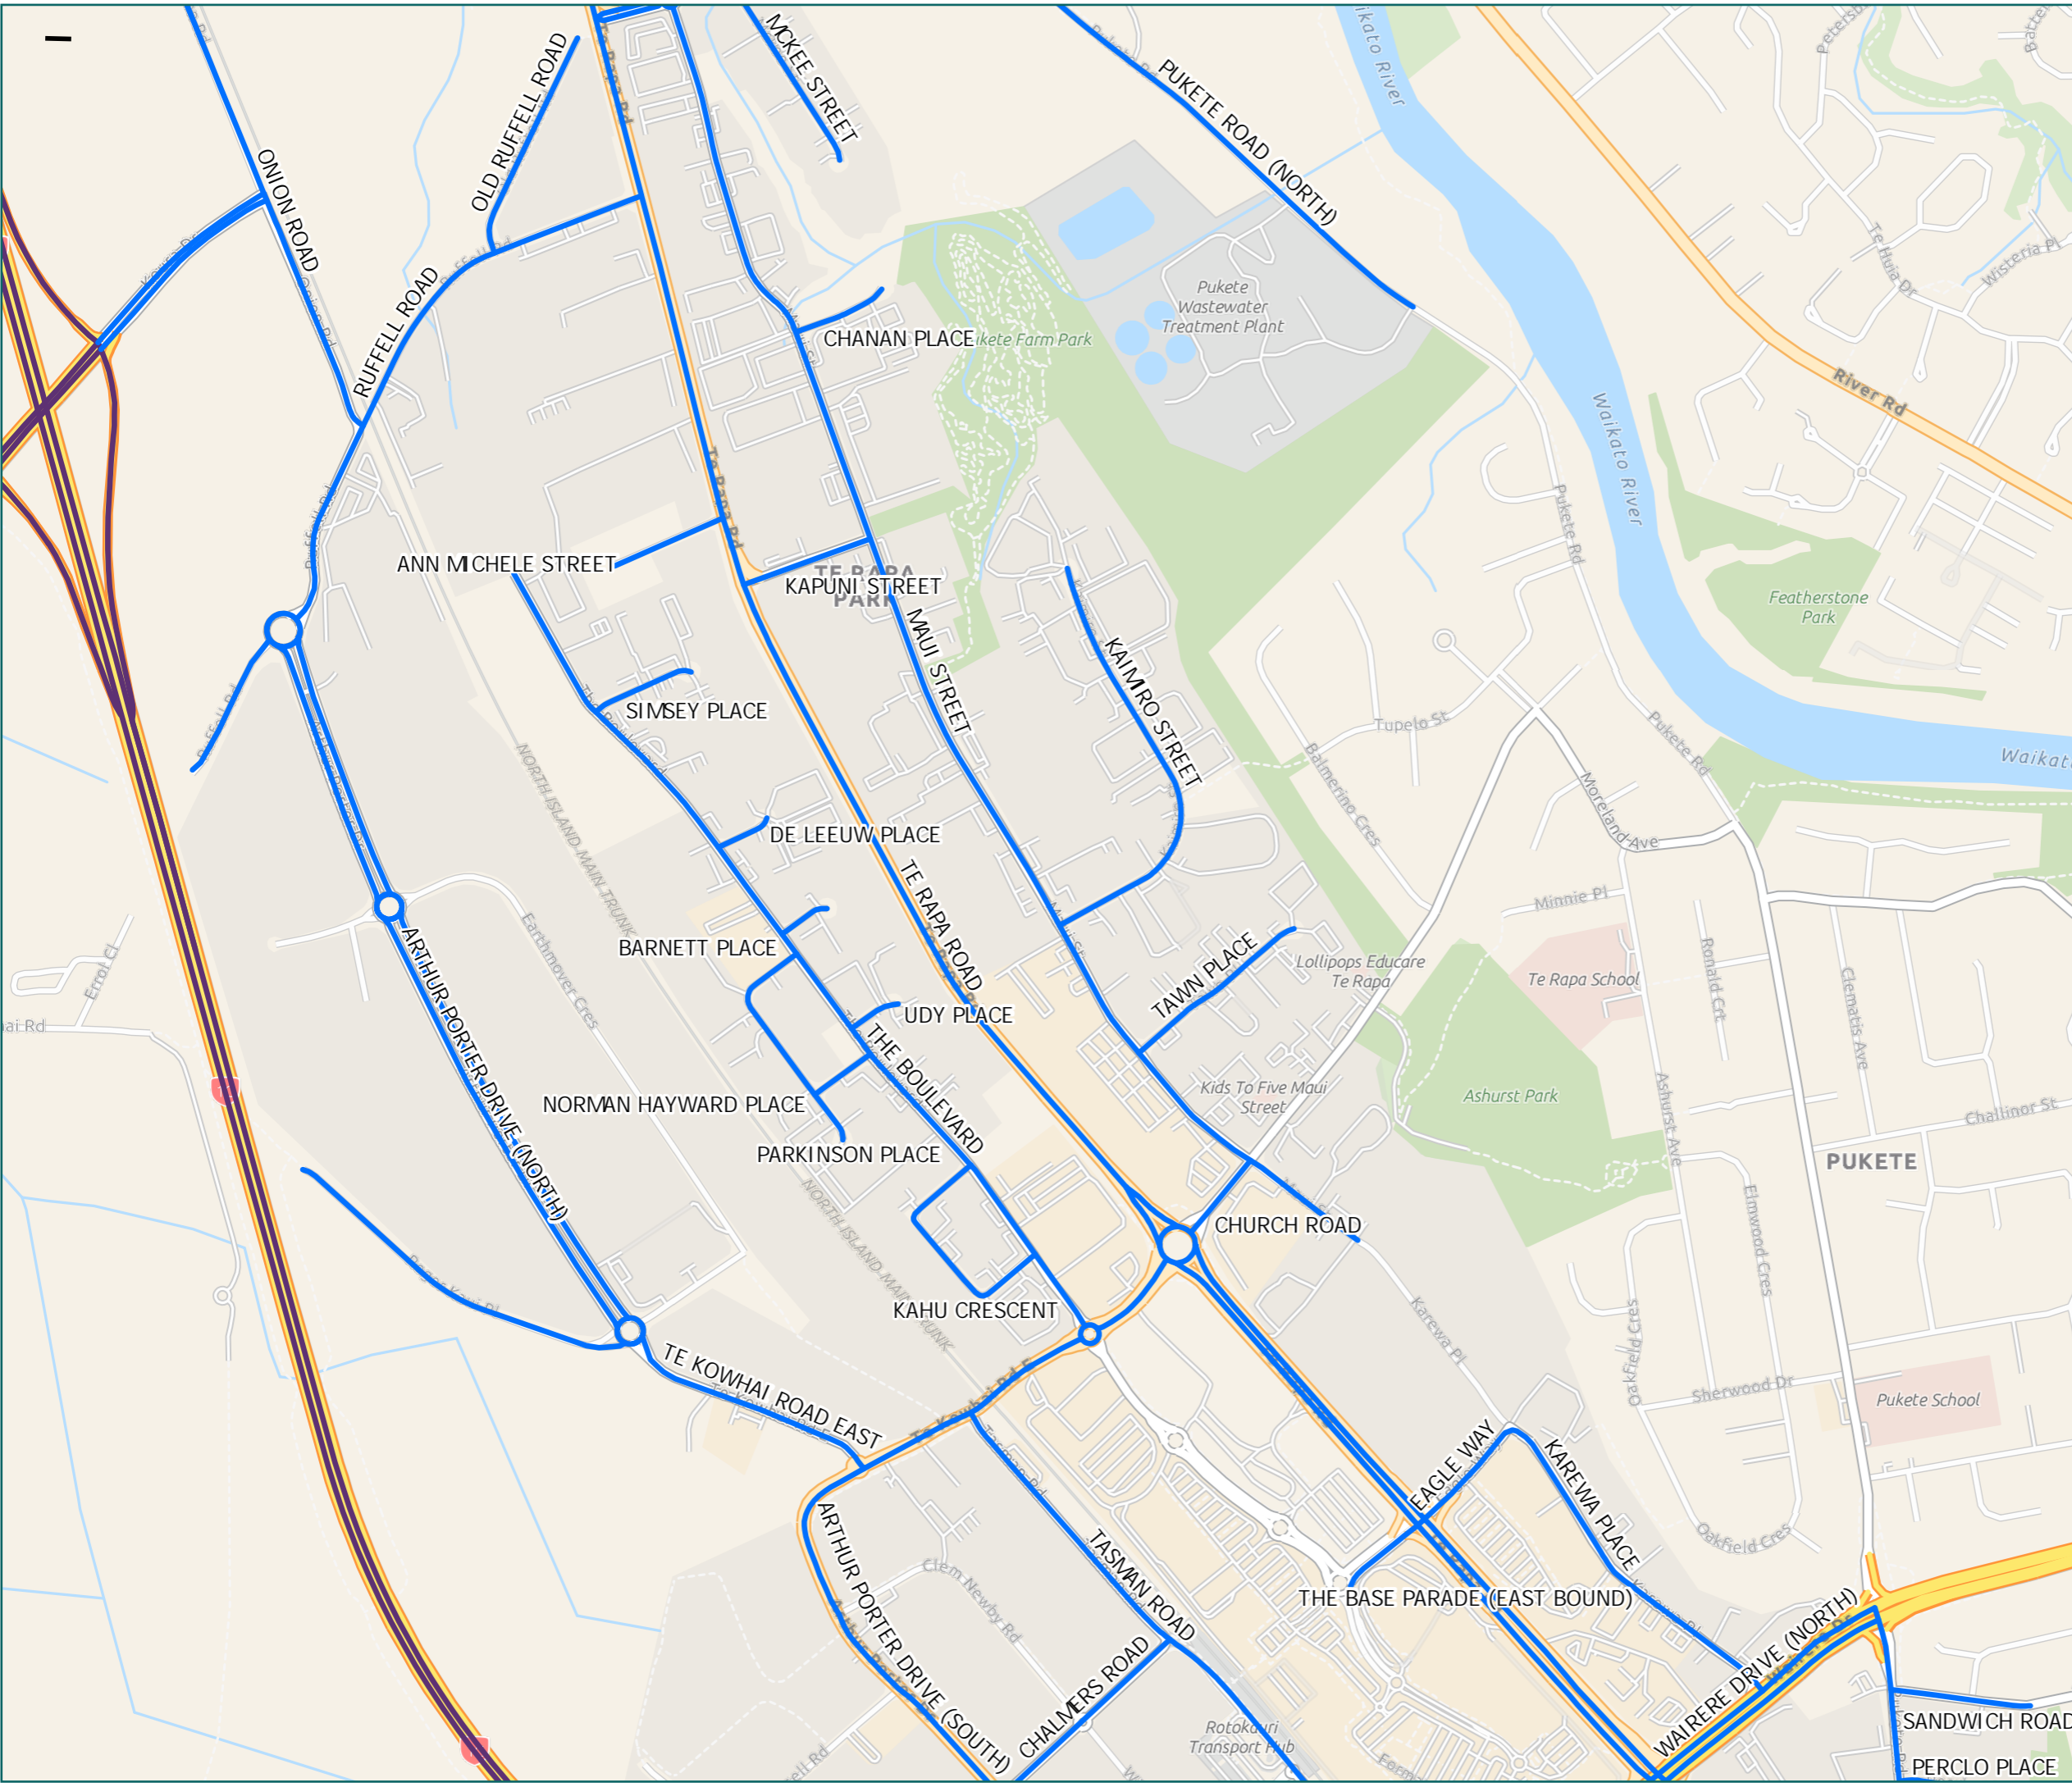

* For the list of roads please refer to the index table in the end of the document.

0 130 Meters

RCA Pre-approved HPMV Routes Hamilton City Te Rapa

Legend

- Local Road
- State Highway

Page 3 of 13

Road/Street Name	Road/Street Extent
AKORANGA ROAD	from Te Wetini Drive Roundabout to Gilchrist Street Roundabout
ARTHUR PORTER DRIVE (SOUTH)	from Te Kowhai Rd E to Wairere Drive
BRISTOL PLACE	Full length
BRYANT ROAD	from Te Rapa Road/Sunshine Avenue Roundabout to 70m northeast of Norris Avenue (# 62 Bryant Road Panel & Motors)
CHALMERS ROAD	Full length
DANIEL PLACE	Full length
EAGLE WAY	from Te Rapa Road/The Base Parade to Karewa Place (Cauplands)
EUCLID AVENUE	from Te Rapa Road to Norris Street
FOREMAN ROAD	from SH1, Mangaharakeke Drive to Tasman Road
GILCHRIST STREET	Full length
KAREWA PLACE	from Wairere Drive (left in, left out only) to Eagle Way (Coup/ands)
MAINSTREET PLACE	Full length
MANCHESTER PLACE	Full length
MAXWELL PLACE	Full length
NORTH PARK DRIVE	Full length
NORTHWAY STREET	Full length
PERCLO PLACE	Full length
PUKETE ROAD (SOUTH)	from Te Rapa Road to Wairere Drive
SANDWICH ROAD	from Pukete Road to 107m east of Morrow Avenue