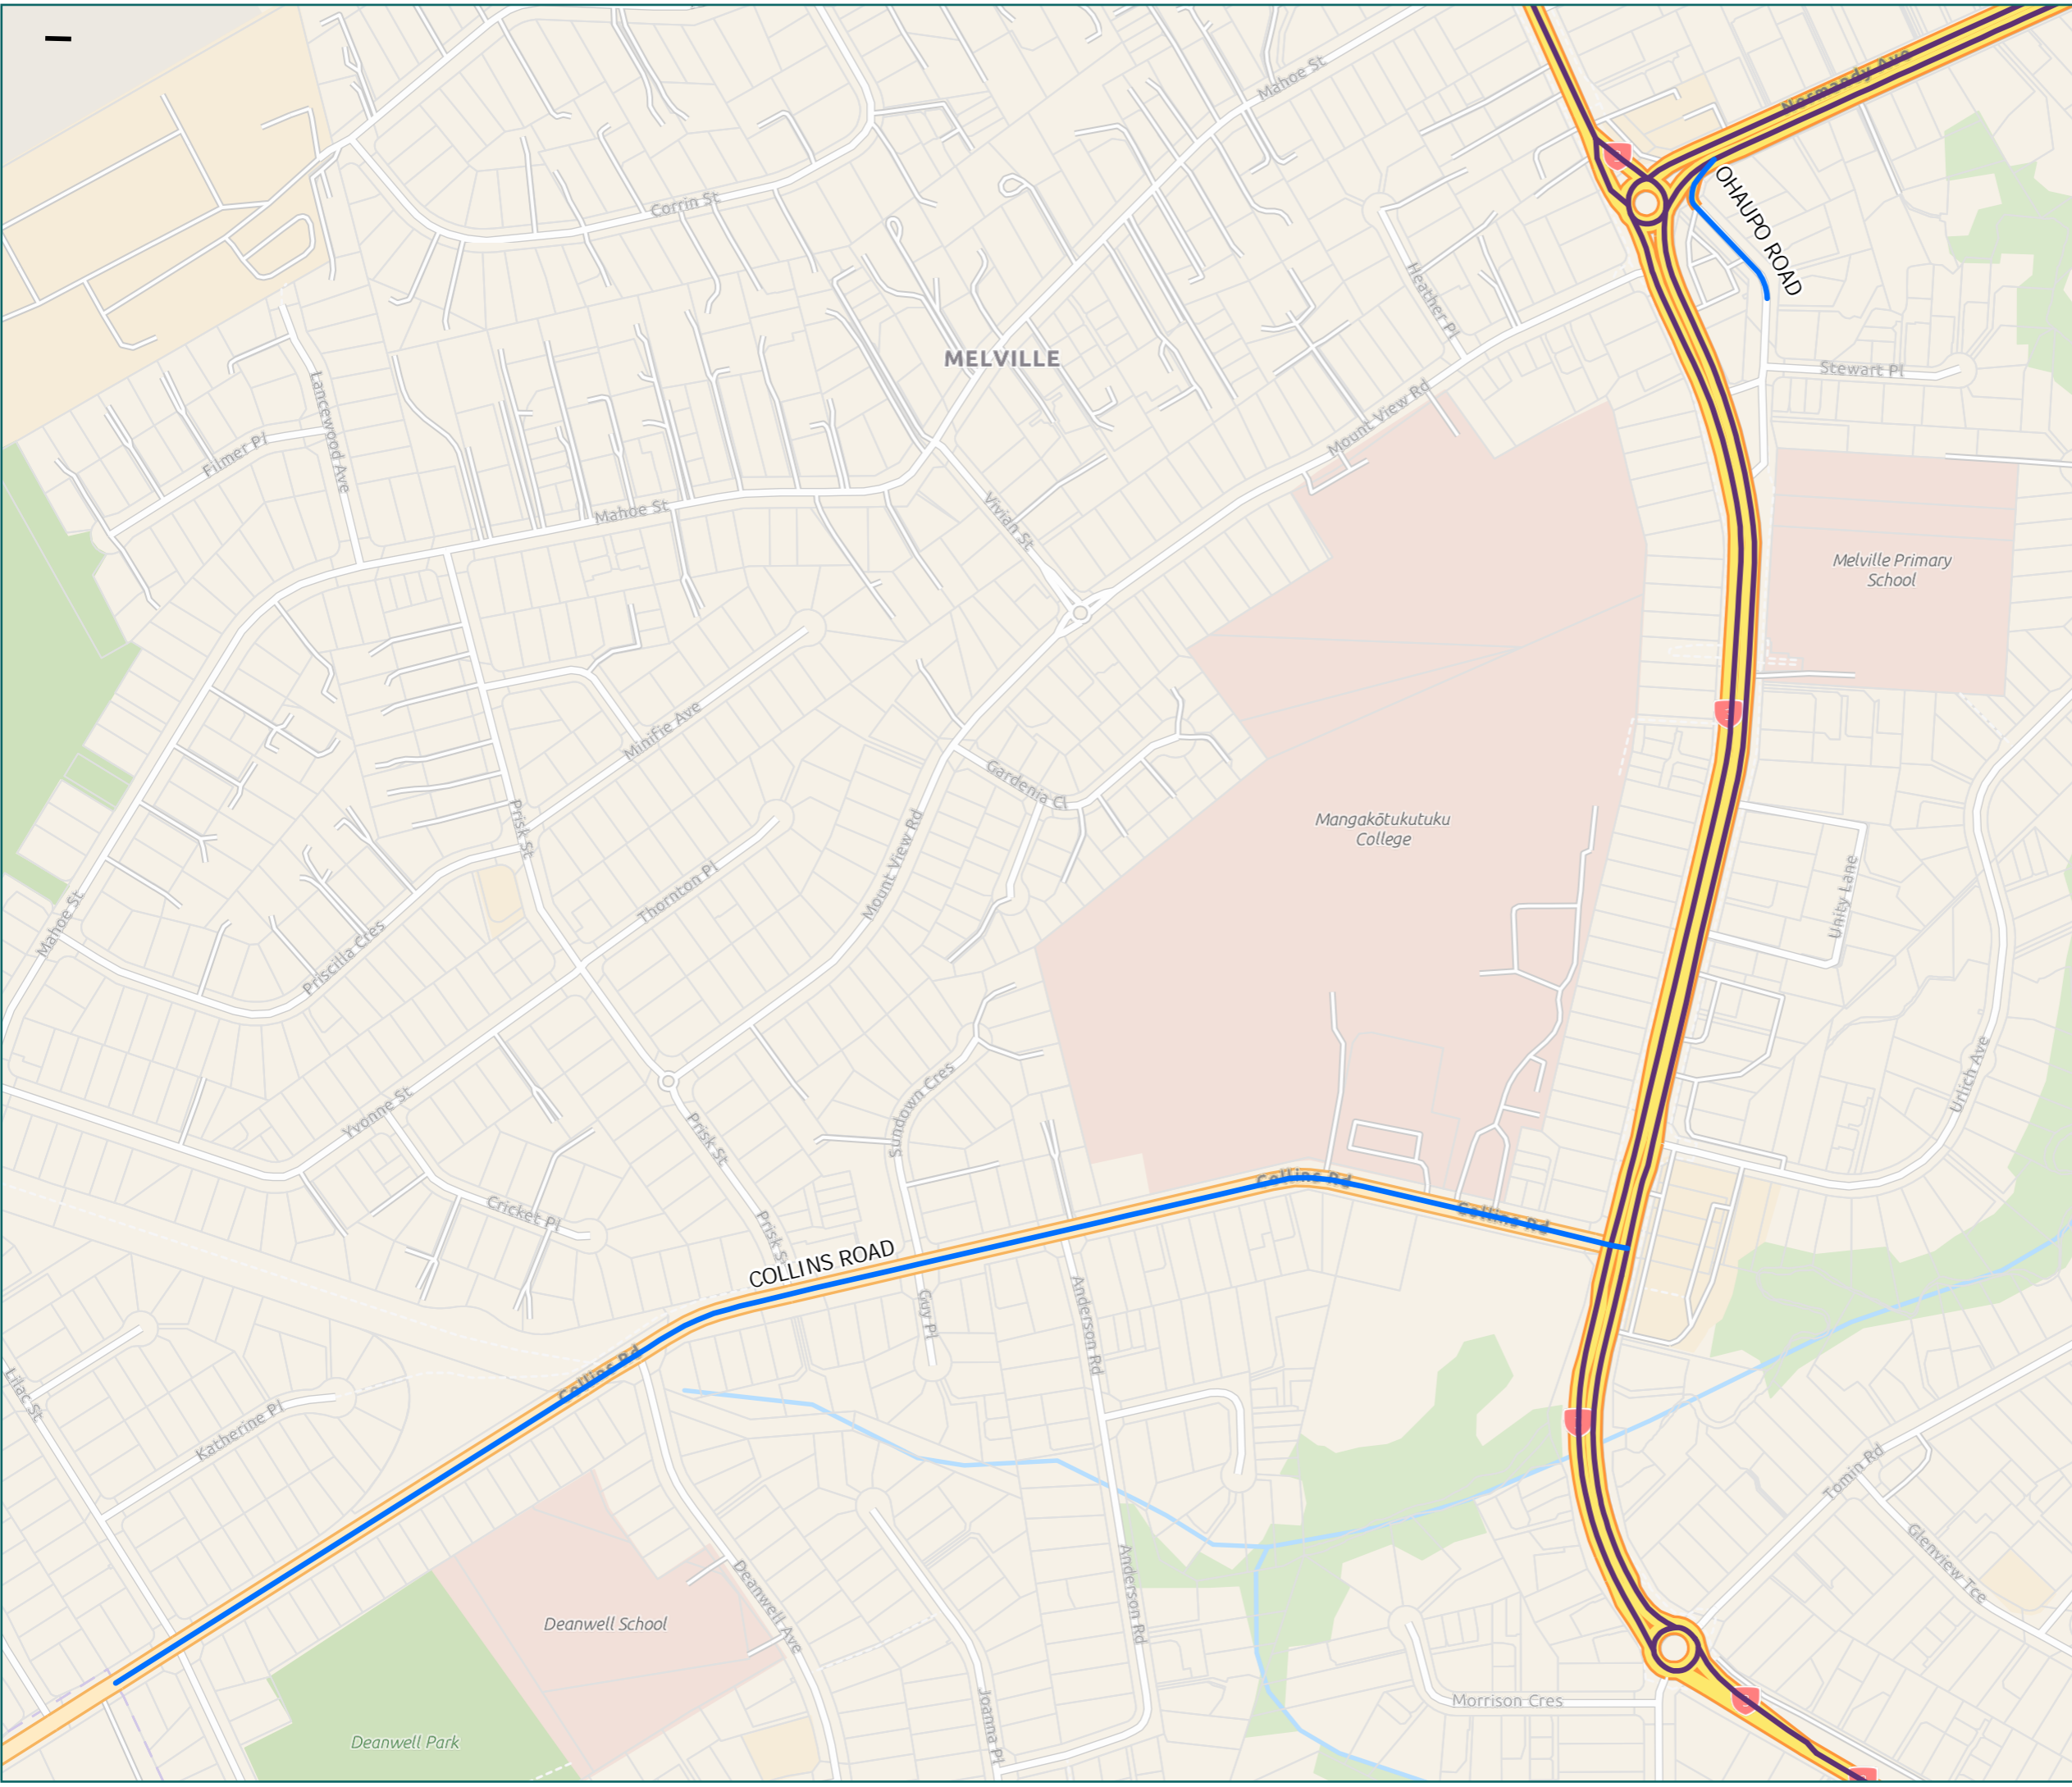

RCA Pre-approved HPMV Routes Hamilton City Glenview

Legend

- Local Road
- State Highway

Page 8 of 13

Road/Street Name	Road/Street Extent
COLLINS ROAD	from SH3, Ohaupo Road (Ulrich Shopping Centre) to HCC/Waipā District Boundary, 50m west of Rhonda Avenue
OHAUPO ROAD	from Normandy Avenue to Service station entrance

* For the list of roads please refer to the index table in the end of the document.