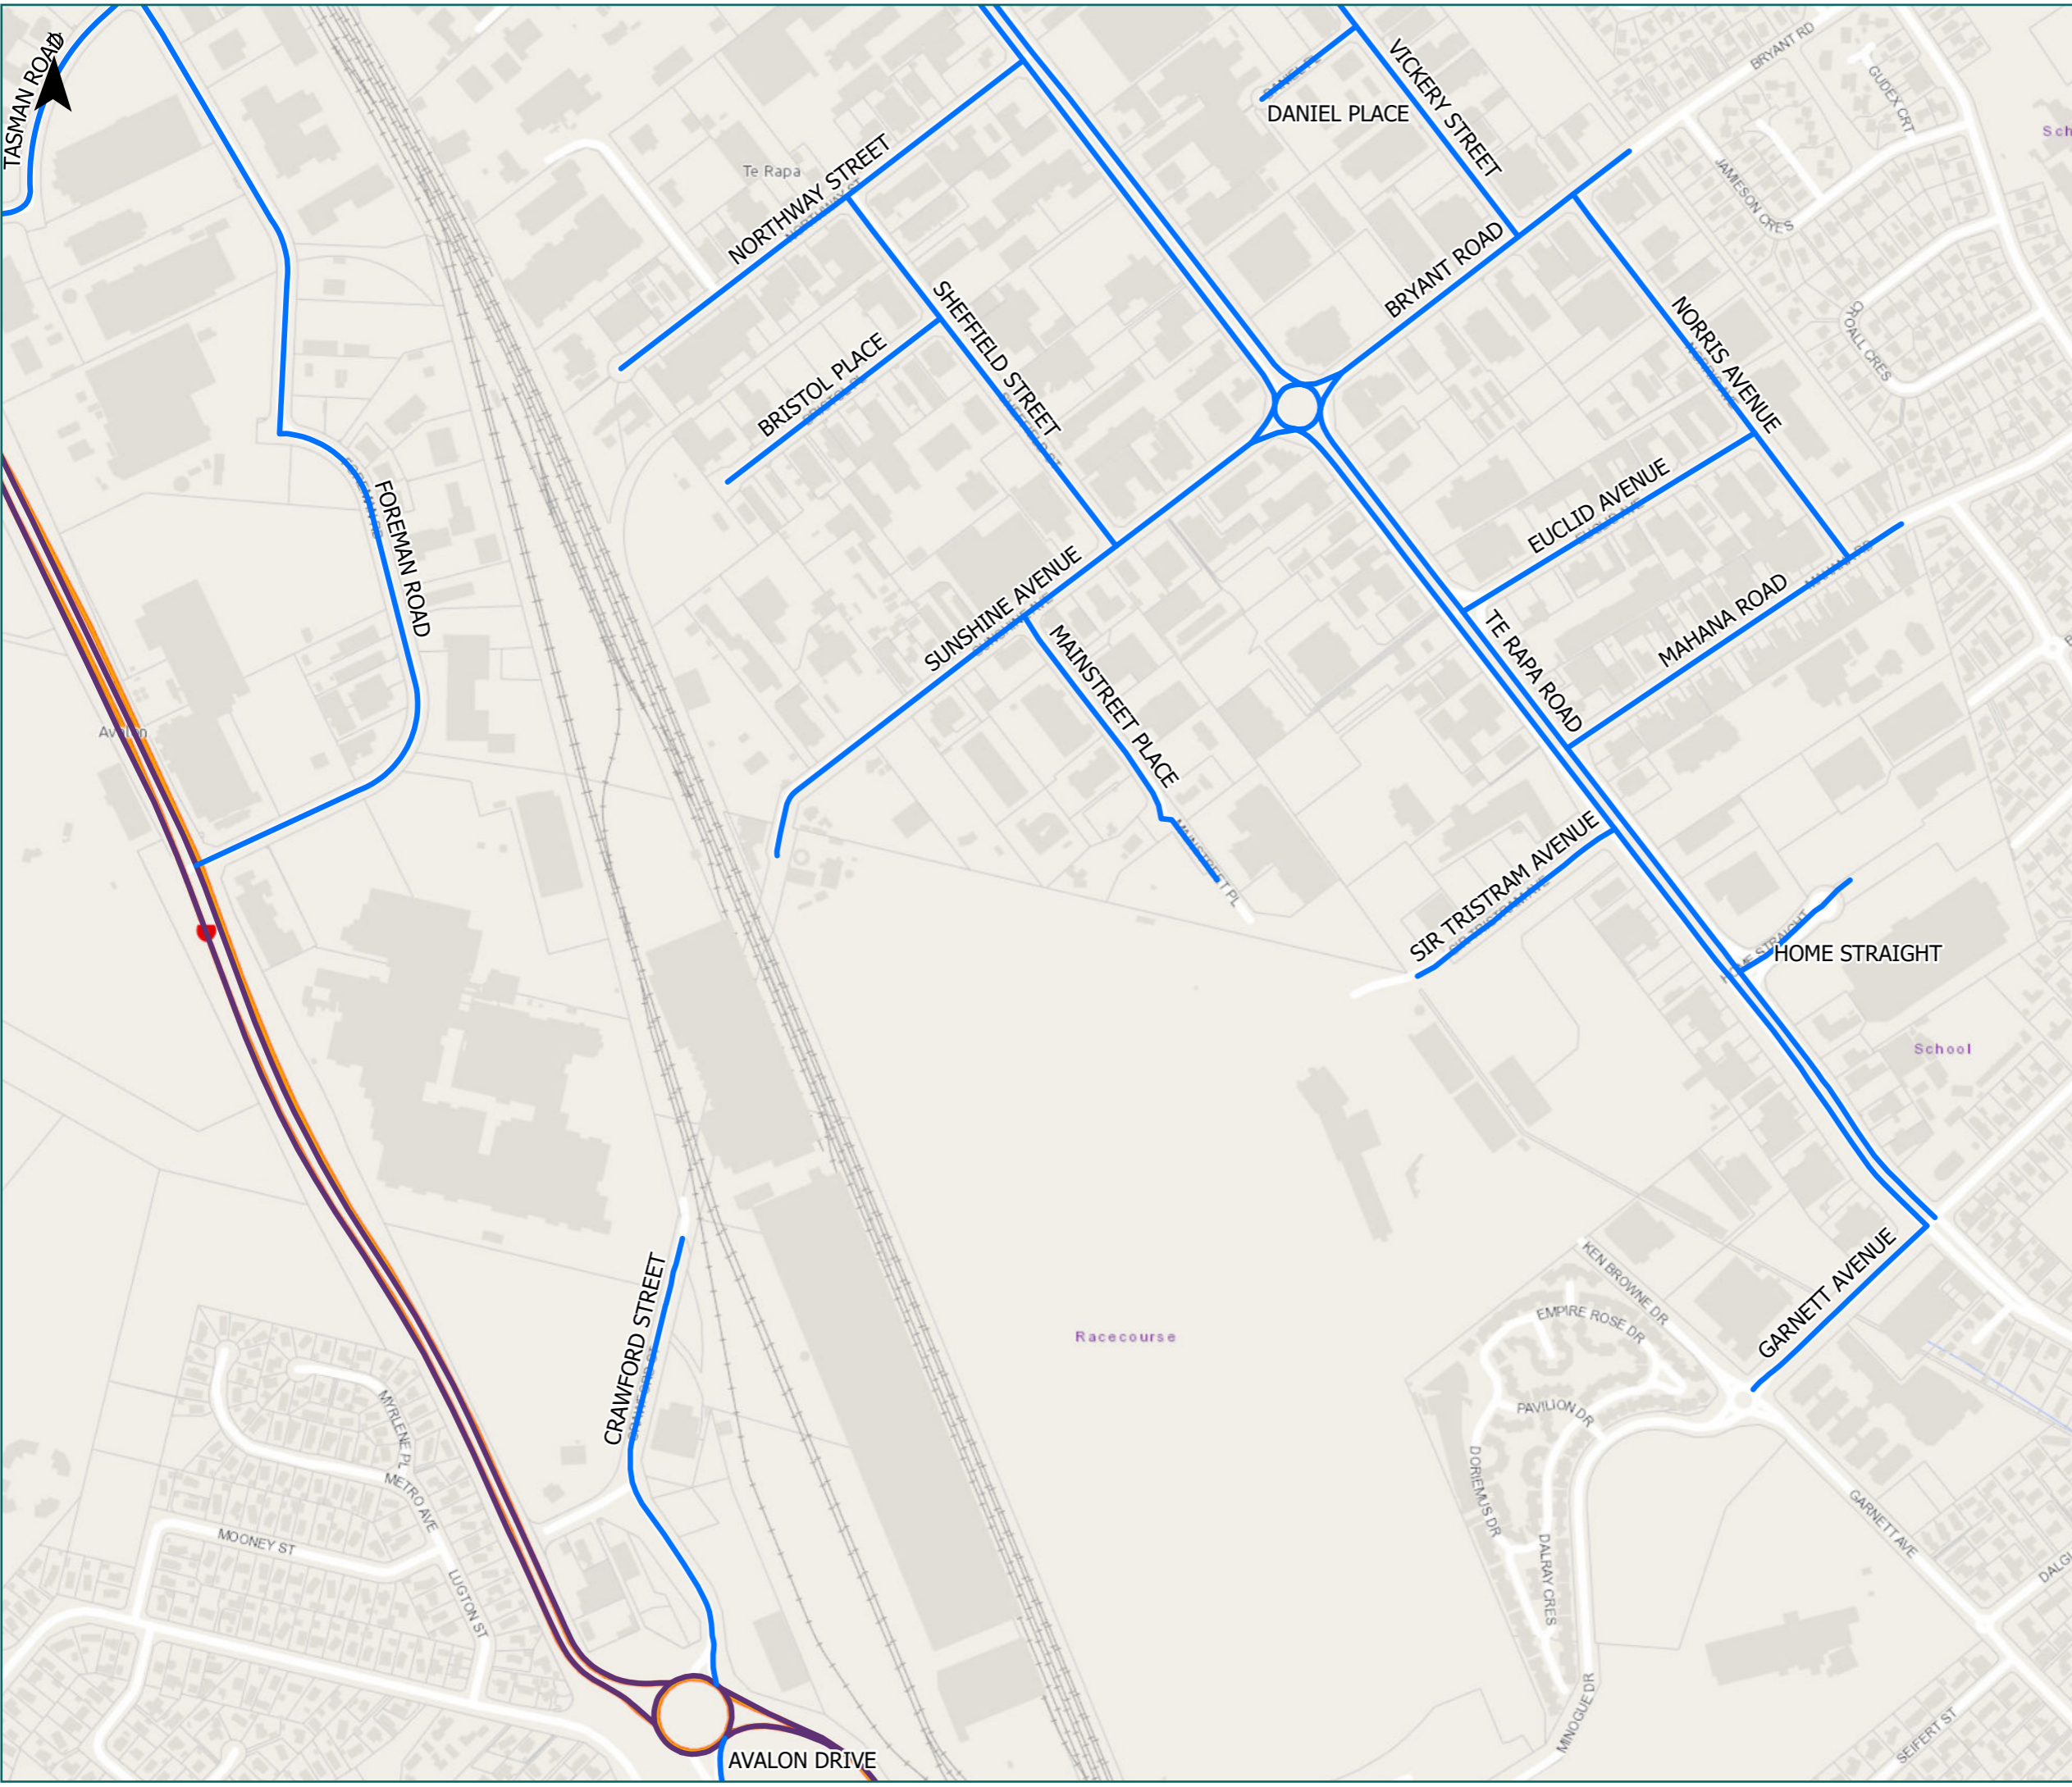

RCA Pre-approved HPMV Routes

Hamilton City Forest Lake

Legend

- Local Road
- State Highway
- Territorial Authority
- Boundary

Road/Street Name	Road/Street Extent
AVALON DRIVE	from Ellicott Road/Forest Lake Road to SH1, Mangaharakeke Drive/ Crawford Street Roundabout
BRISTOL PLACE	Full length
BRYANT ROAD	from Te Rapa Road/Sunshine Avenue Roundabout to 70m northeast of Norris Avenue (#62, Bryant Road Panel & Motors)
CRAWFORD STREET	from SH1, Mangaharakeke Drive/Avalon Drive Roundabout to End (Fonterra Entrance)
DANIEL PLACE	Full length
EUCLID AVENUE	from Te Rapa Road to Norris Street
FOREMAN ROAD	from SH1, Mangaharakeke Drive to Tasman Road
GARNETT AVENUE	from Te Rapa Road to Ken Browne Drive/Minogue Park Roundabout
HOME STRAIGHT	Full length
MAHANA ROAD	from #22 (Fullers Pump & Crane Services) to Te Rapa Road
MAINSTREET PLACE	Full length
NORRIS AVENUE	from Bryant Road to Mahana Road
NORTHWAY STREET	Full length
SHEFFIELD STREET	from Sunshine Avenue to Northway Street
SIR TRISTRAM AVENUE	Full length
SUNSHINE AVENUE	Full length
TASMAN ROAD	Full length

* For the list of roads please refer to the index table in the end of the document.