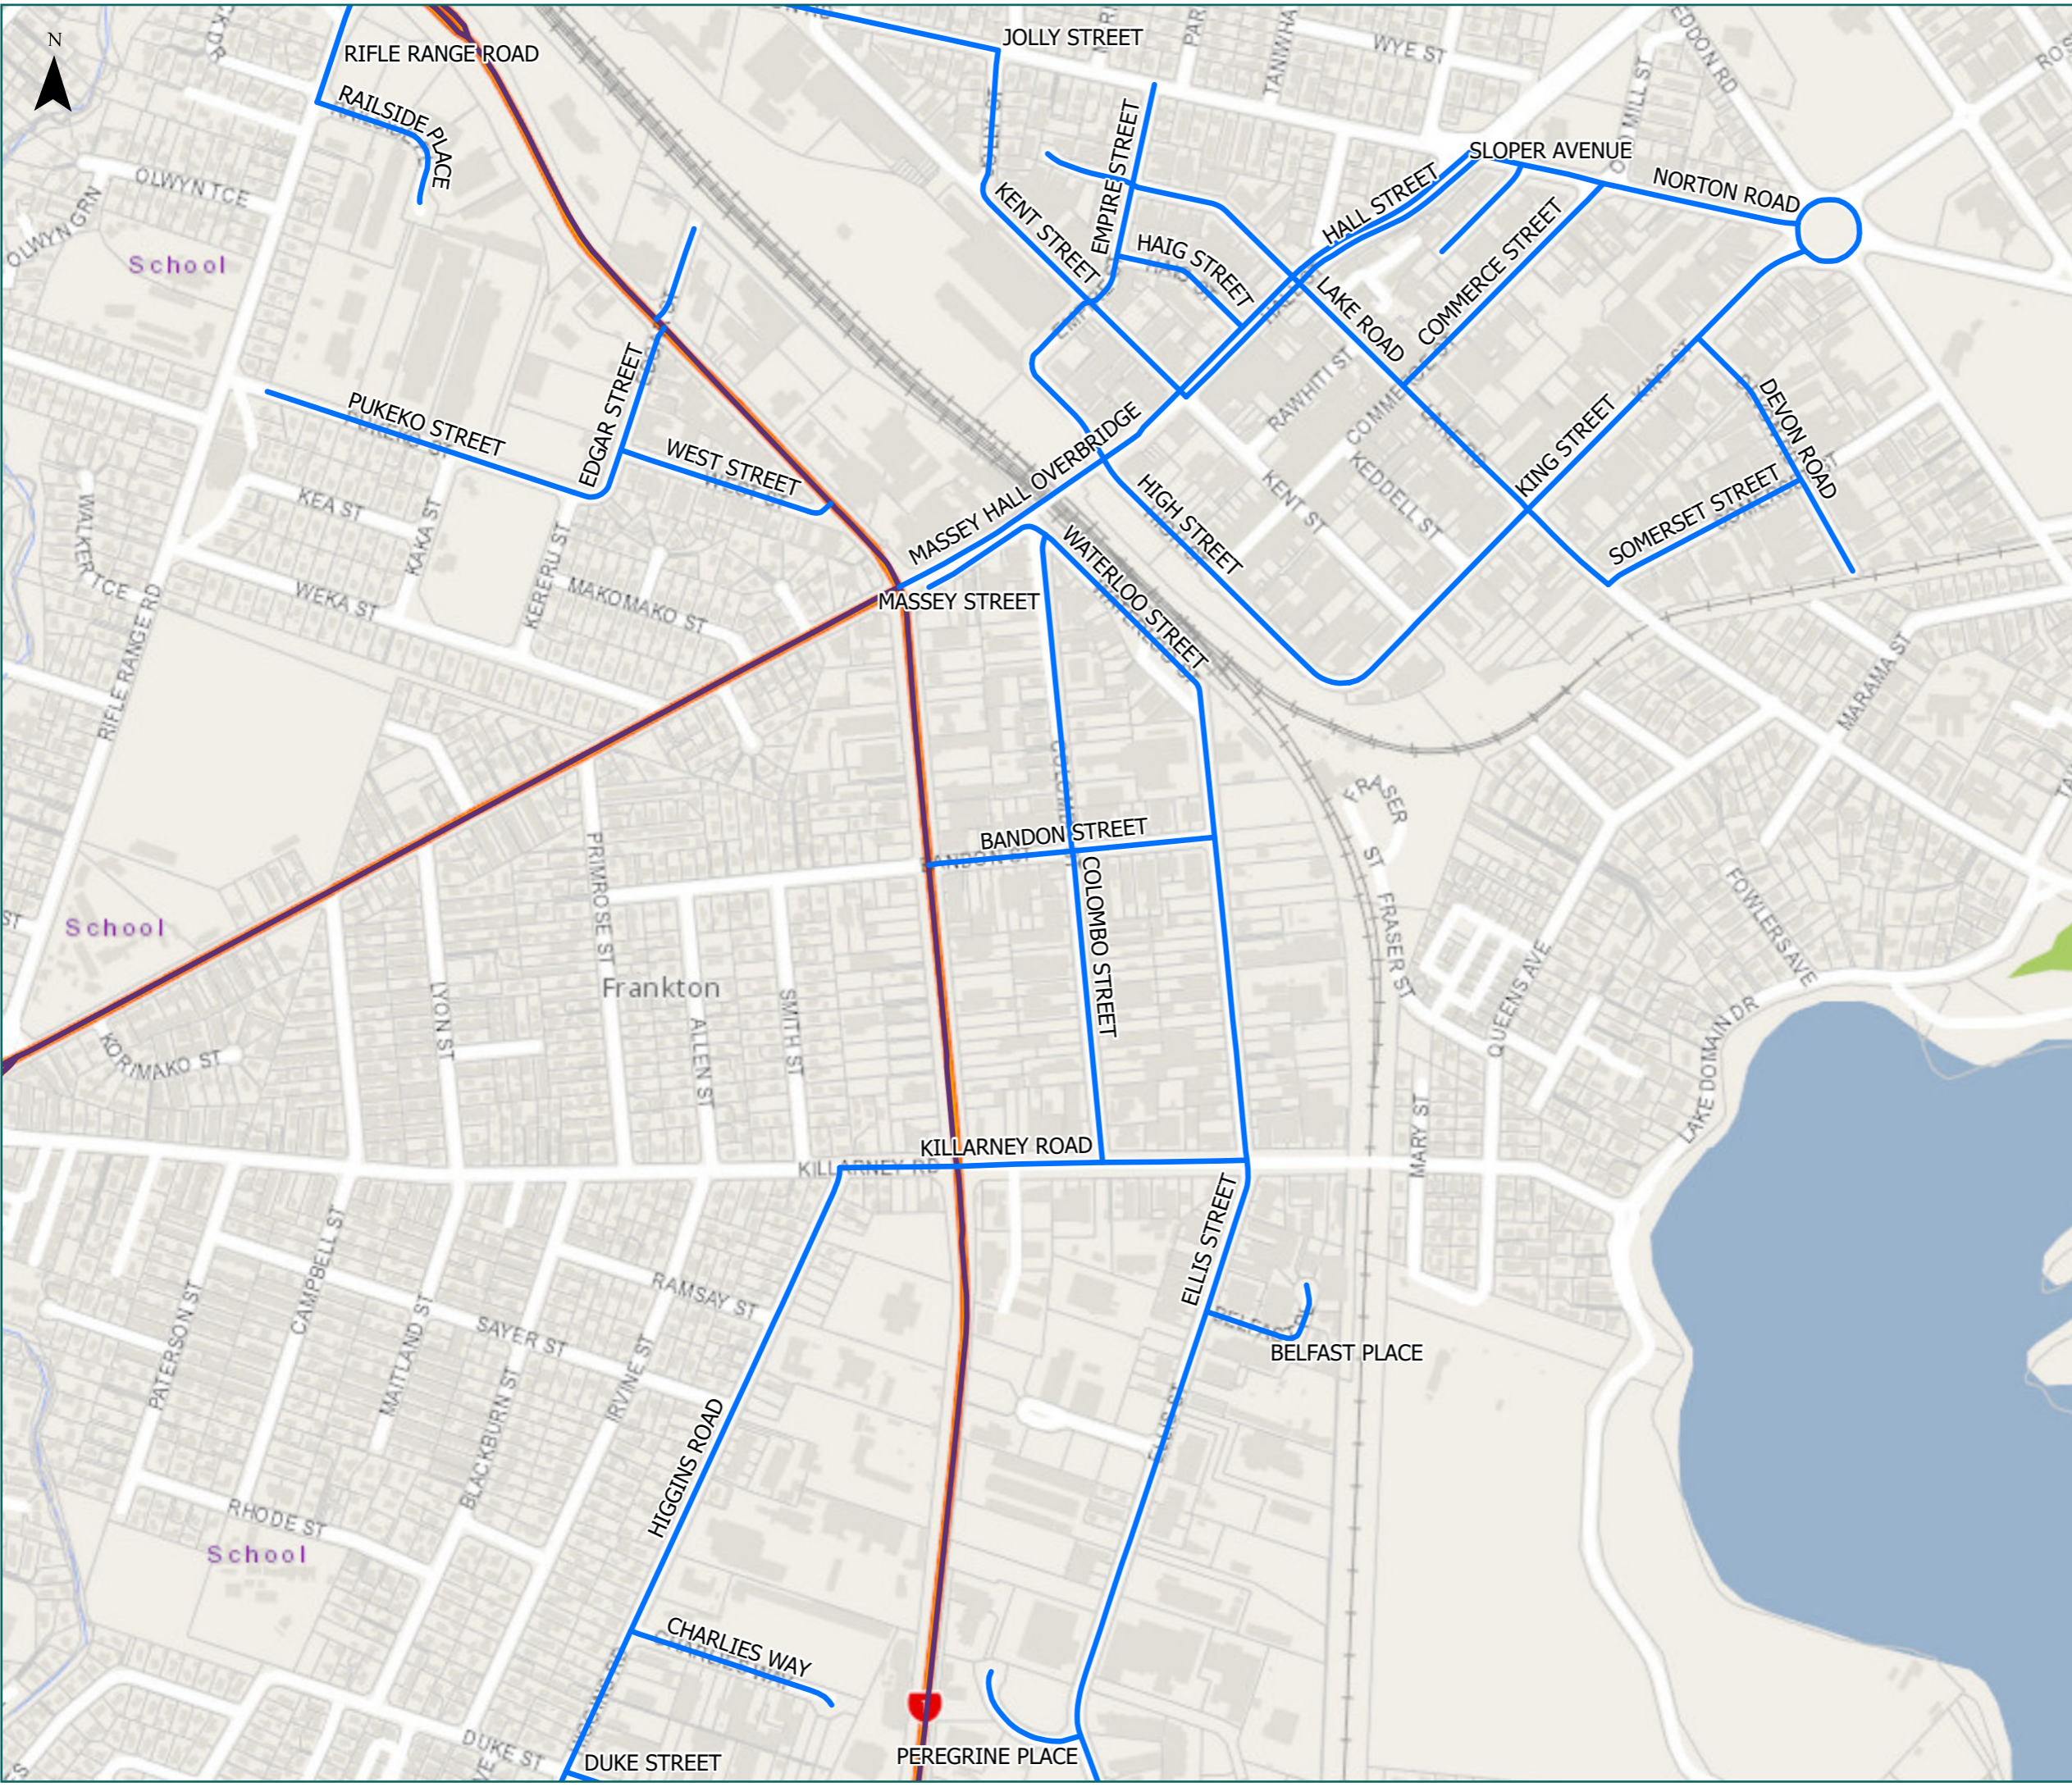

RCA Pre-approved HPMV Routes

Hamilton City Frankton

Legend

- Local Road
- State Highway
- Territorial Authority
- Boundary

Page 6 of 13

Road/Street Name	Road/Street Extent
BANDON STREET	from SH1, Greenwood Street to Ellis Street
BELFAST PLACE	Full length
CHARLIES WAY	Full length
COLOMBO STREET	from Waterloo St to Killarney Road
COMMERCE STREET	from Norton Road to Lake Road
DEVON ROAD	Full length
DUKE STREET	Full length
EDGAR STREET	from North End (Carters Tyres) to Pukeko Street/Kereru Street
ELLIS STREET	from Duke Street to Waterloo Street
EMPIRE STREET	from Lake Road to High Street
HAIG STREET	from Empire Street to Hall Street (left in, left out only)
HALL STREET	from Kent Street/Massey Hall Overbridge to Norton Road/Mill St
HIGGINS ROAD	from Killarney Road to South End
HIGH STREET	from Empire Street to King Street
JOLLY STREET	from Norton Road to Kent Street
KENT STREET	from Norton Road (entry only) to Hall Street
KILLARNEY ROAD	from Higgins Road to Ellis Street
KING STREET	from High Street (Toyo Tyres) to Norton Road/Seddon Street Roundabout
LAKE ROAD	from Somerset Street to North End

* For the list of roads please refer to the index table in the end of the document.

0 100 Meters