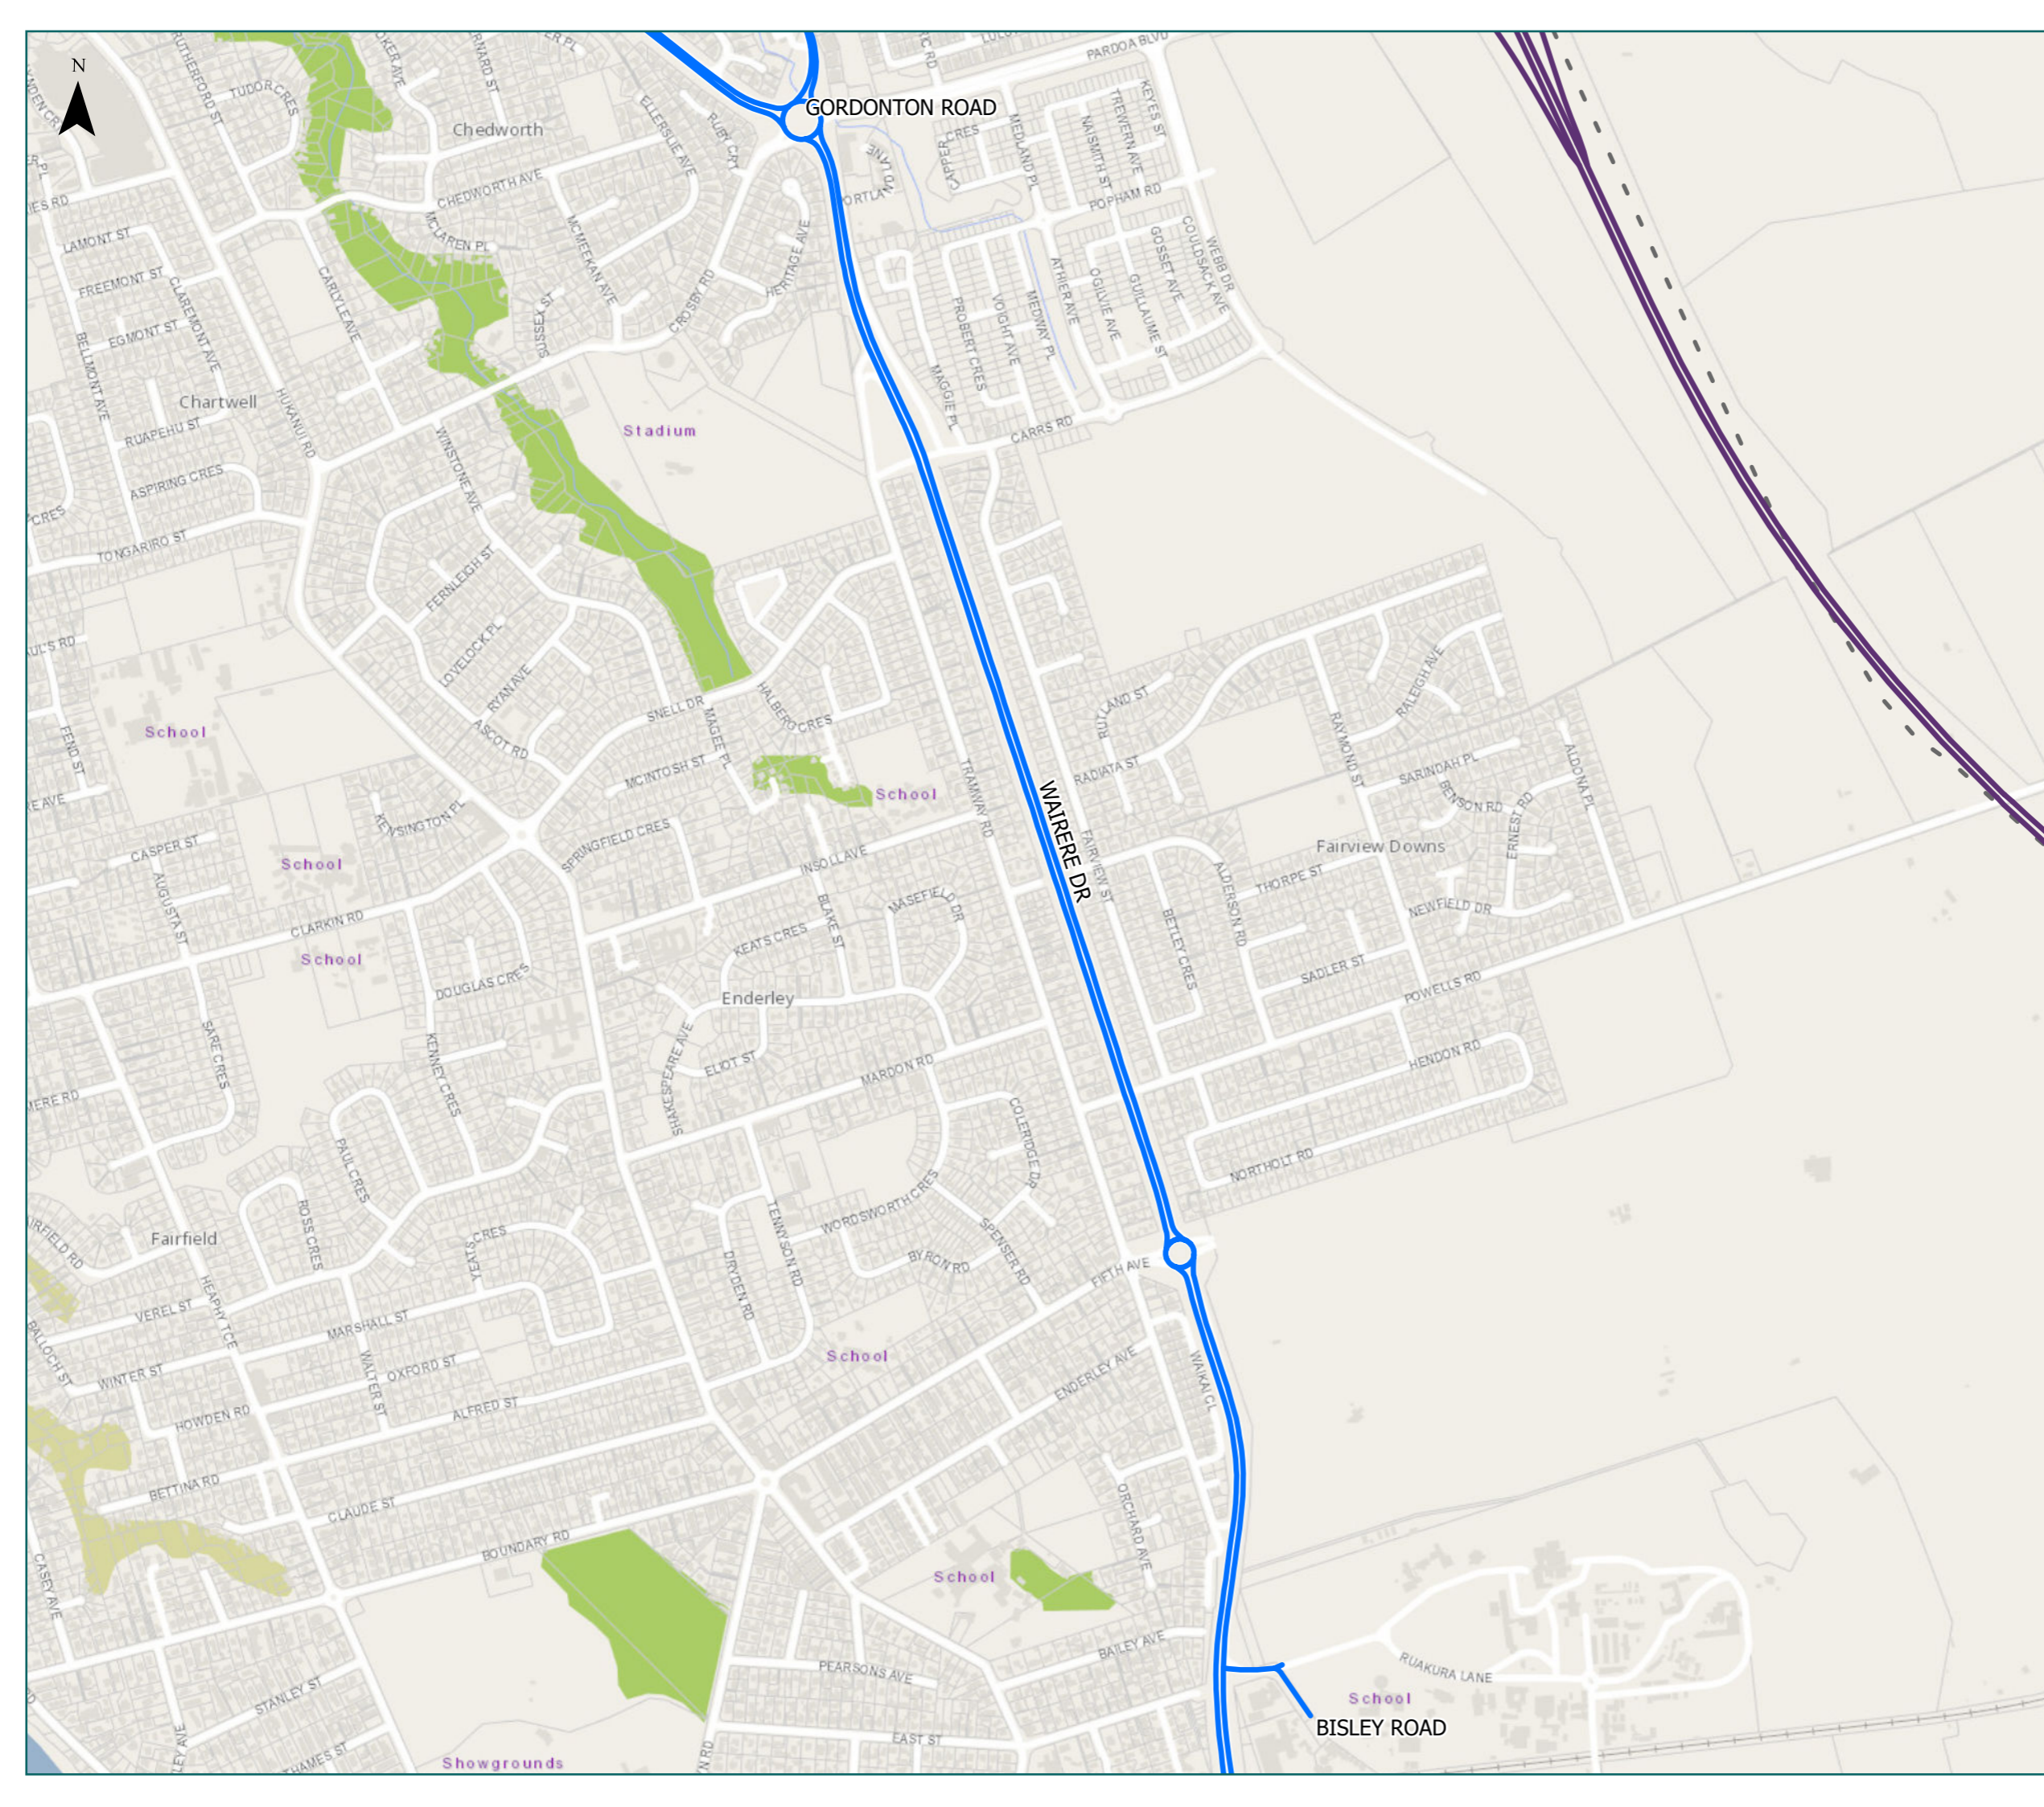

RCA Pre-approved HPMV Routes

Hamilton City Fairview Downs

Legend

- Local Road
- State Highway
- Territorial Authority
- Boundary

Road/Street Name	Road/Street Extent
BISLEY ROAD	Full length
GORDONTON ROAD	from Wairere Drive roundabout to HCC/Waikato District Boundary, Borman Road
WAIRERE DR	from SH1C (Cobham Dr) to SH1C (Mangaharake Drive)

* For the list of roads please refer to the index table in the end of the document.

0 150 Meters