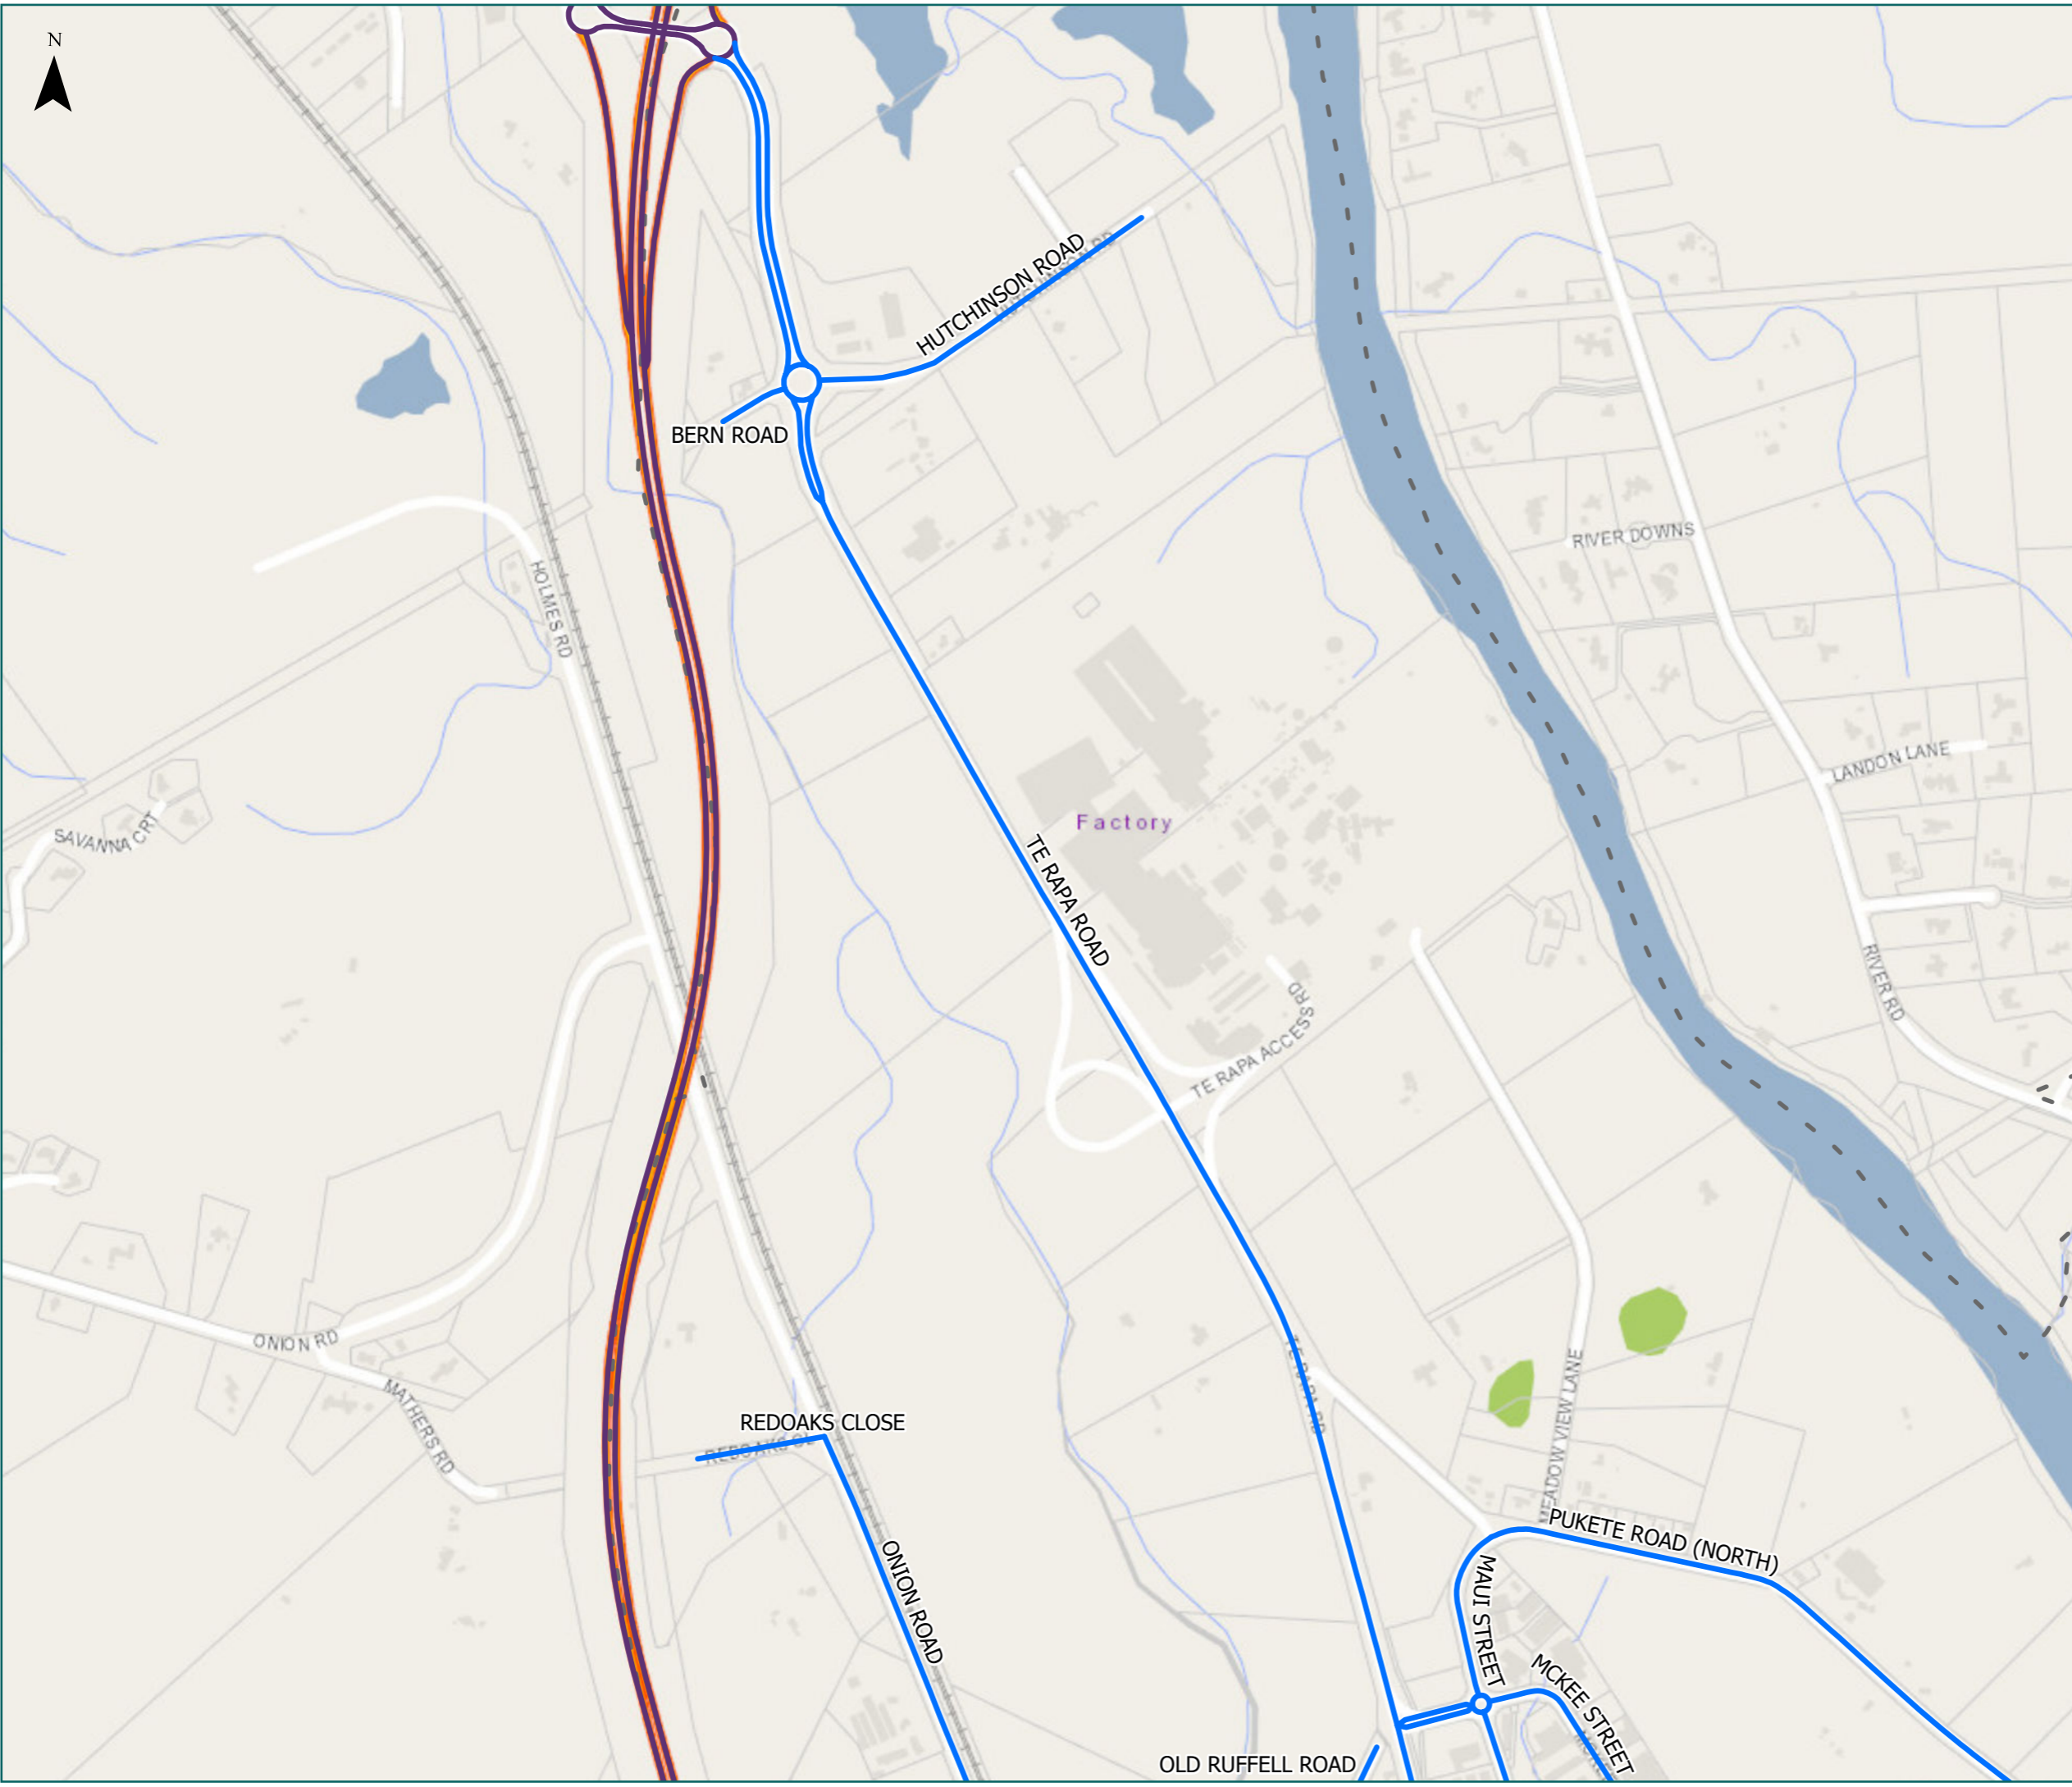

— State Highway

--- Territorial Authority Boundary

RCA Pre-approved HPMV Routes

Hamilton City South Horotiu

Legend

- Local Road
- State Highway
- Territorial Authority
- - - Boundary

Road/Street Name	Road/Street Extent
BERN ROAD	Full length
HUTCHINSON ROAD	Full length
MAUI STREET	from Pukete Road to 200m south of Church Road
MCKEE STREET	Full length
OLD RUFFELL ROAD	Full length
ONION ROAD	from Redoaks Close to Ruffell Road
PUKETE ROAD (NORTH)	from Wastewater Treatment Plant to Maui Street
REDOAKS CLOSE	Full length
TE RAPA ROAD	from SH1 Horotiu Interchange to Garnett Avenue

Road/Street Name	Road/Street Extent
AKORANGA ROAD	from Te Wetini Drive Roundabout to Gilchrist Street Roundabout
ARTHUR PORTER DRIVE (SOUTH)	from Te Kowhai Rd E to Wairere Drive
BRISTOL PLACE	Full length
BRYANT ROAD	from Te Rapa Road/Sunshine Avenue Roundabout to 70m northeast of Norris Avenue (#62, Bryant Road Panel & Motors)
CHALMERS ROAD	Full length
DANIEL PLACE	Full length
EAGLE WAY	from Te Rapa Road/The Base Parade to Karewa Place (Cauplands)
EUCLID AVENUE	from Te Rapa Road to Norris Street
FOREMAN ROAD	from SH1, Mangaharakeke Drive to Tasman Road
GILCHRIST STREET	Full length
KAREWA PLACE	from Wairere Drive (left in, left out only) to Eagle Way (Coup/ands)
MAINSTREET PLACE	Full length
MANCHESTER PLACE	Full length
MAXWELL PLACE	Full length
NORTH PARK DRIVE	Full length
NORTHWAY STREET	Full length
PERCLO PLACE	Full length
PUKETE ROAD (SOUTH)	from Te Rapa Road to Wairere Drive
SANDWICH ROAD	from Pukete Road to 107m east of Morrow Avenue