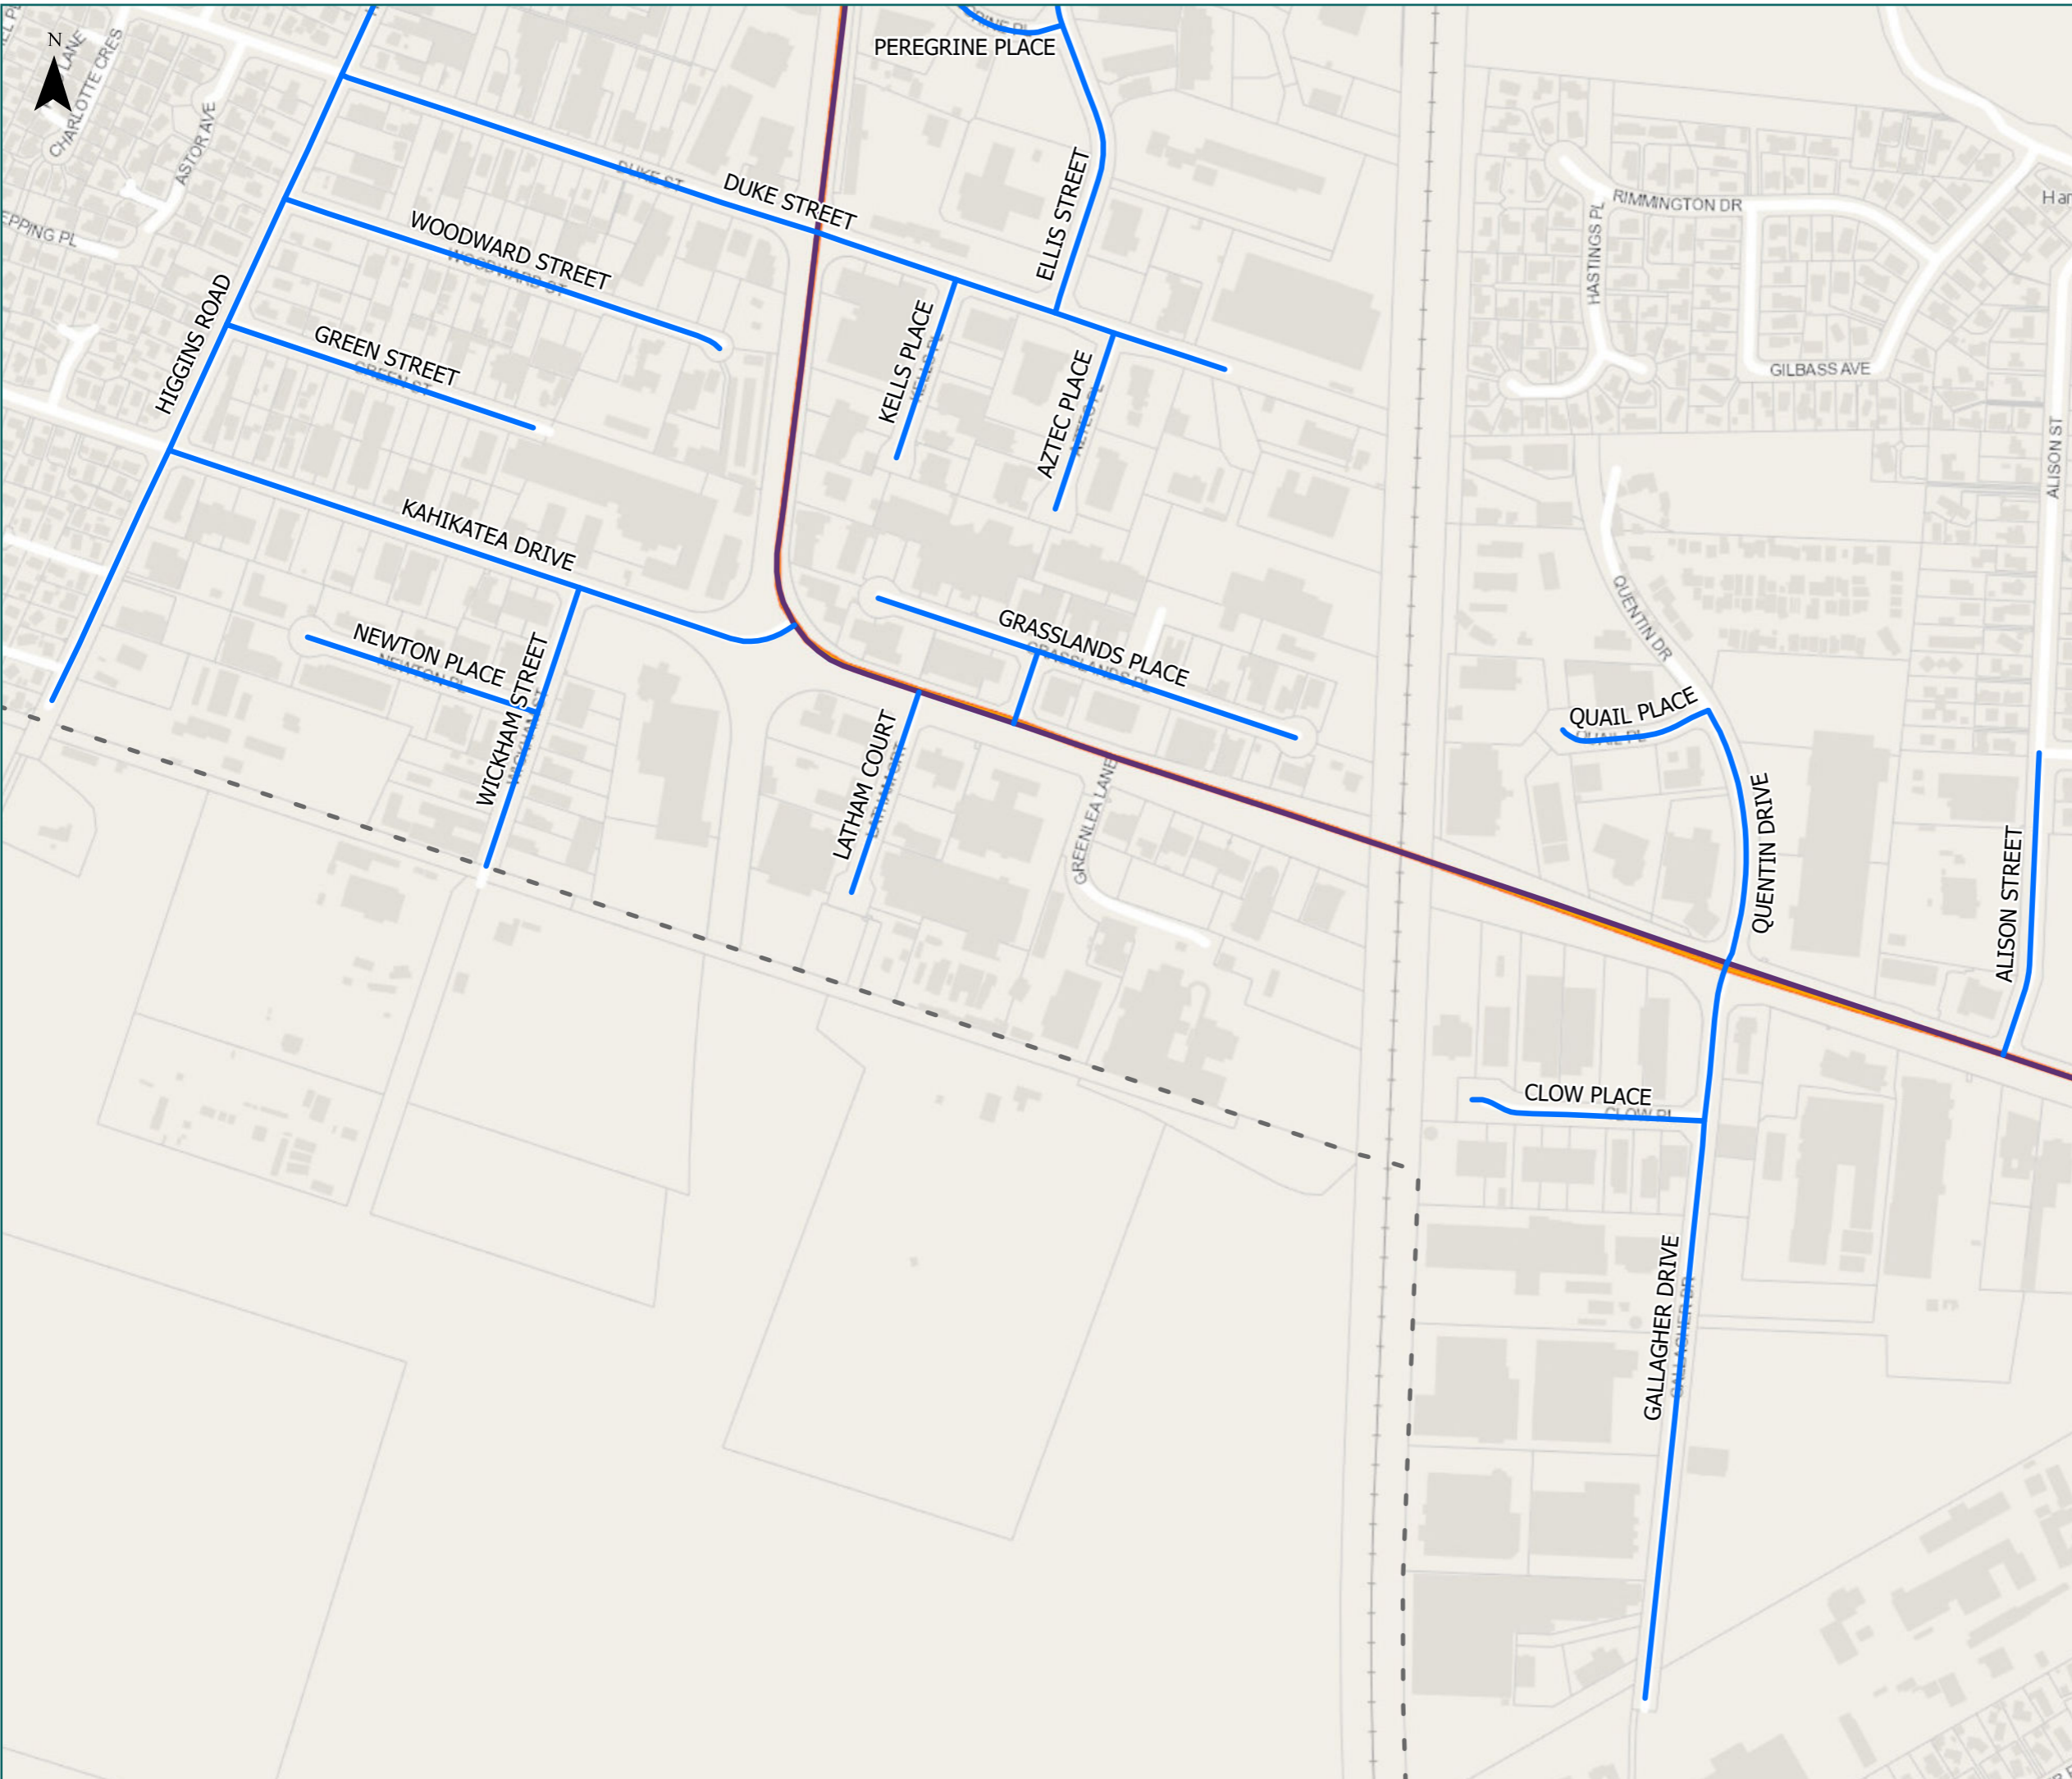

RCA Pre-approved HPMV Routes

Hamilton City South Hamilton

Legend

- Local Road
- State Highway
- Territorial Authority
- Boundary

Road/Street Name	Road/Street Extent
ALISON STREET	from SH1, Kahikatea Drive to Hibiscus Avenue
AZTEC PLACE	Full length
CLOW PLACE	Full length
DUKE STREET	Full length
ELLIS STREET	from Duke Street to Waterloo Street
GALLAGHER DRIVE	Full length
GRASSLANDS PLACE	Full length
GREEN STREET	Full length
HIGGINS ROAD	from Killarney Road to South End
KAHIKATEA DRIVE	from SH1, Greenwood St/ Kahikatea Drive corner to Higgins Road
KELLS PLACE	Full length
LATHAM COURT	Full length
NEWTON PLACE	Full length
PEREGRINE PLACE	Full length
QUAIL PLACE	Full length
QUENTIN DRIVE	from SH1, Kahikatea Drive to End of Construction
WICKHAM STREET	Full length
WOODWARD STREET	Full length

* For the list of roads please refer to the index table in the end of the document.