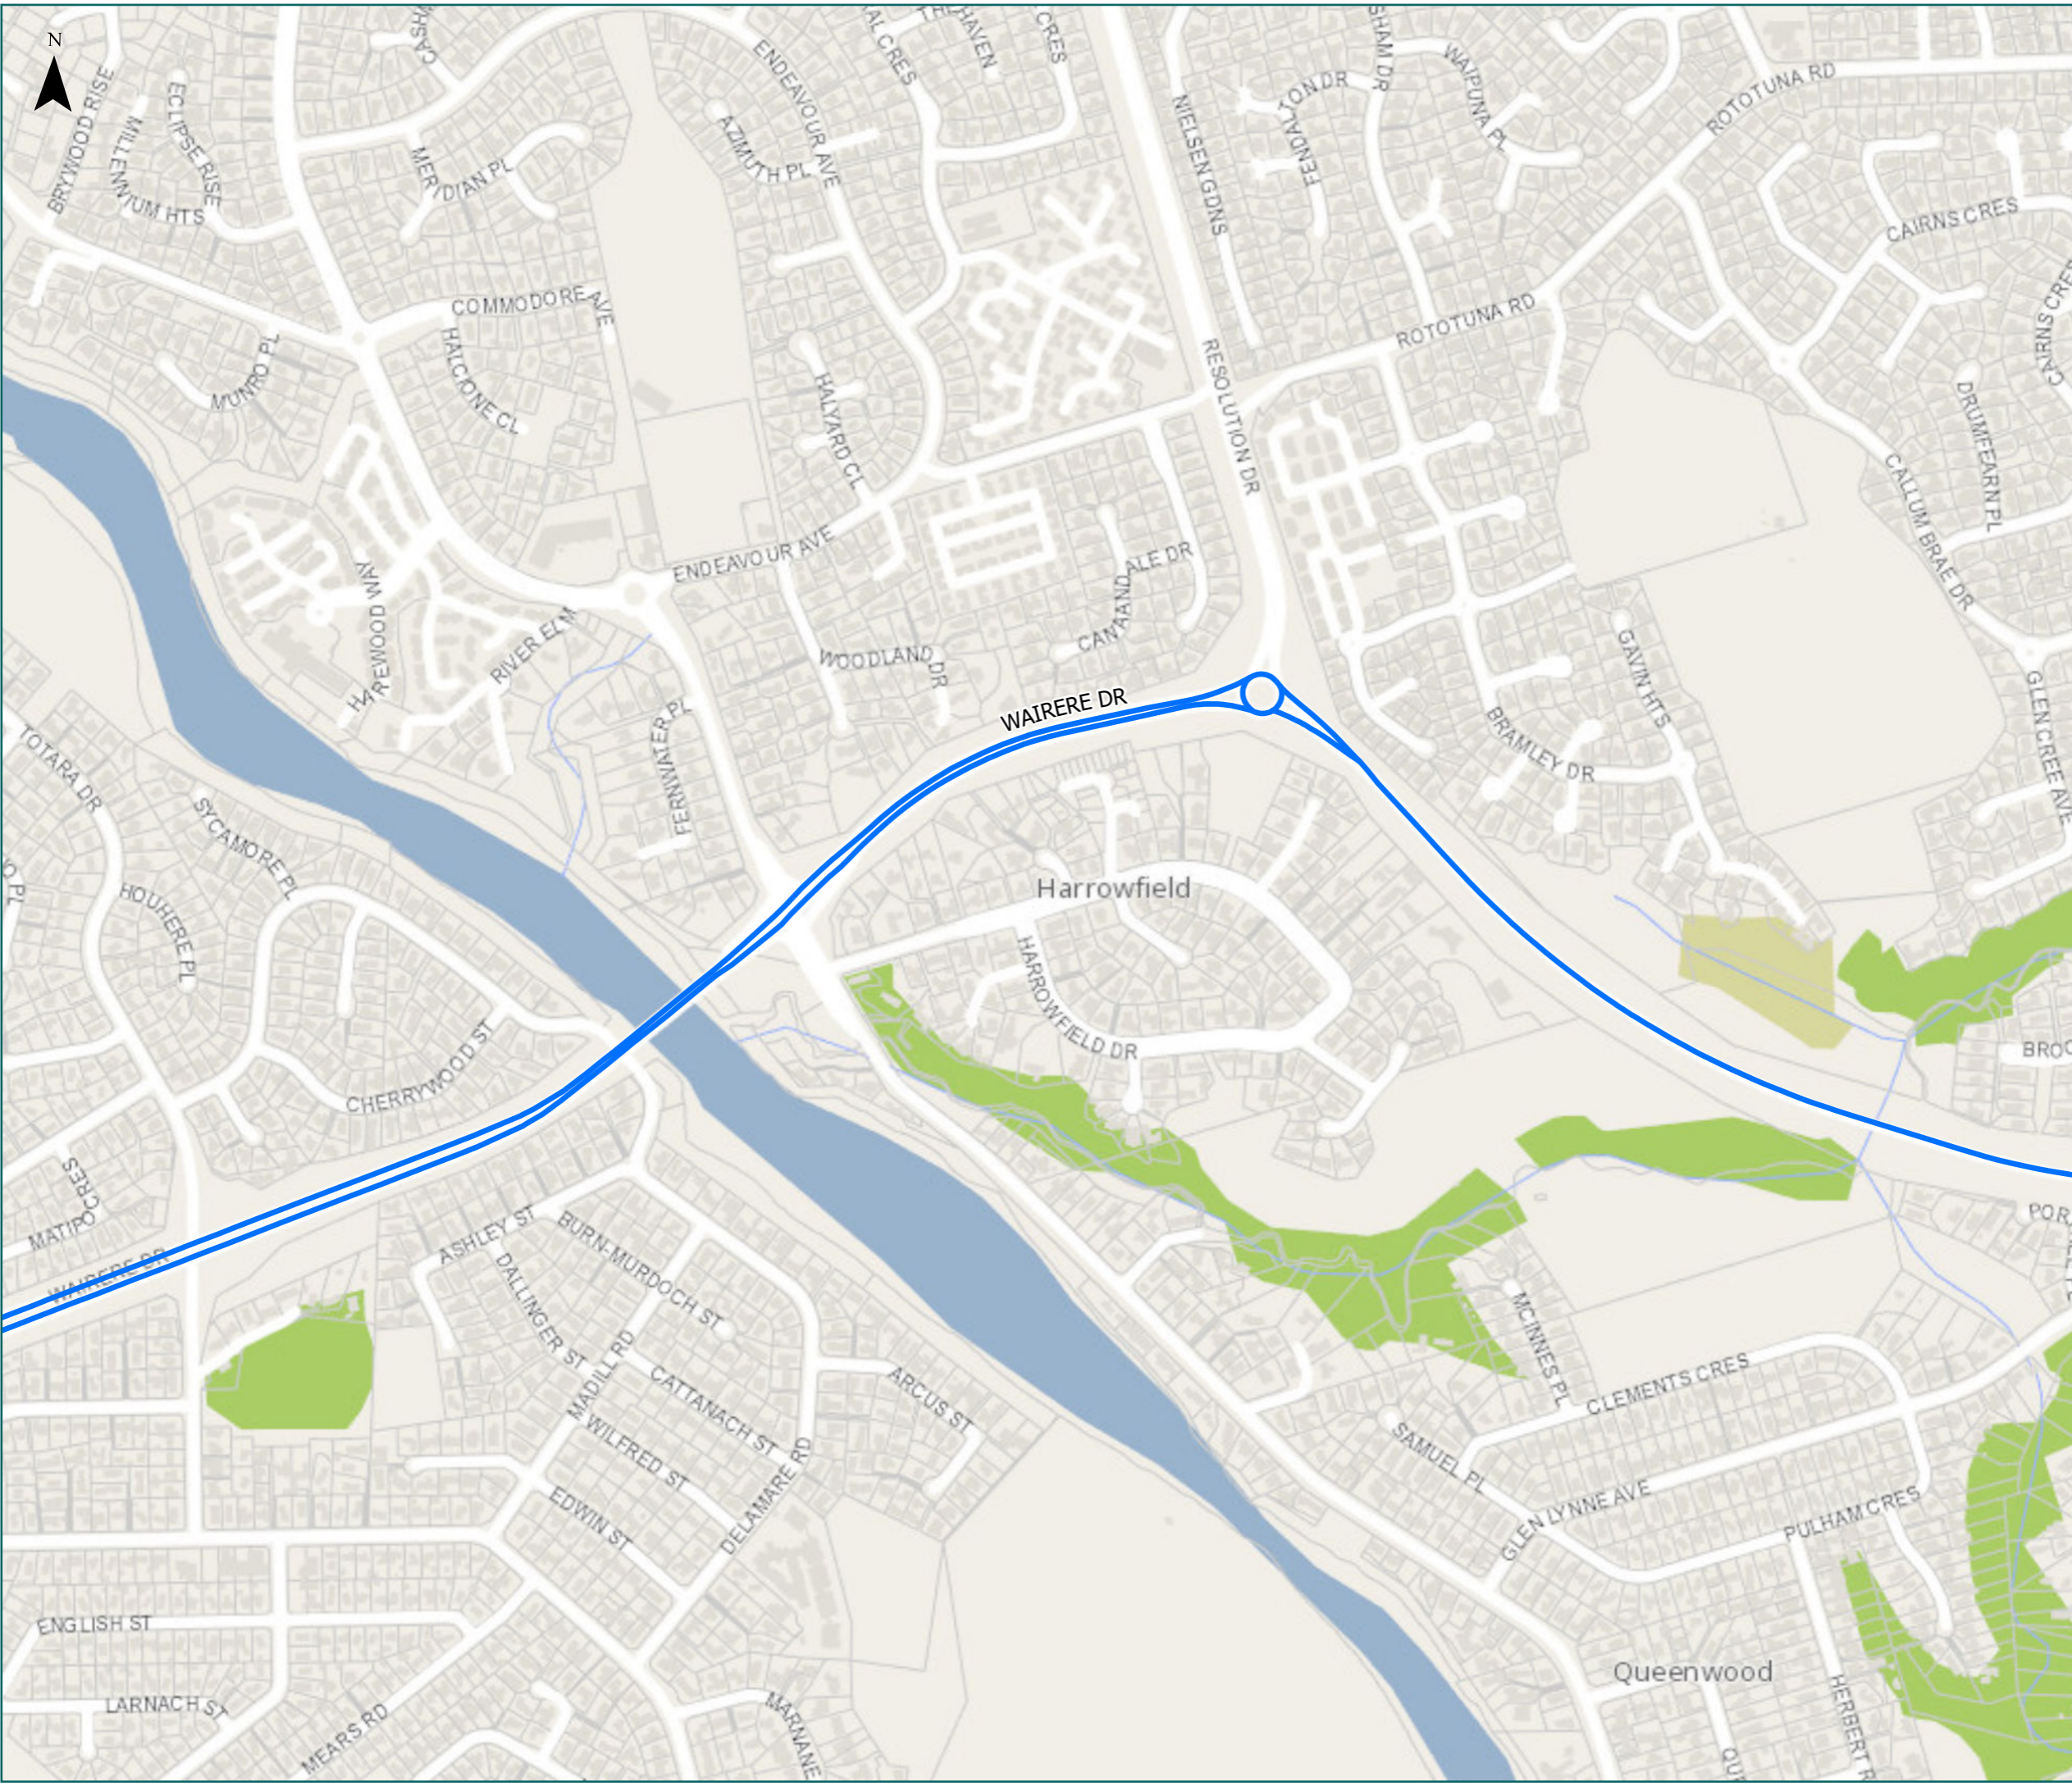

RCA Pre-approved HPMV Routes

Hamilton City Harrowfield

Legend

- Local Road
- Territorial Authority
- Boundary

Road/Street Name	Road/Street Extent
WAIRERE DR	from SH1C (Cobham Dr) to SH1C (Mangaharakeke Drive)

* For the list of roads please refer to the index table in the end of the document.

0 100 Meters