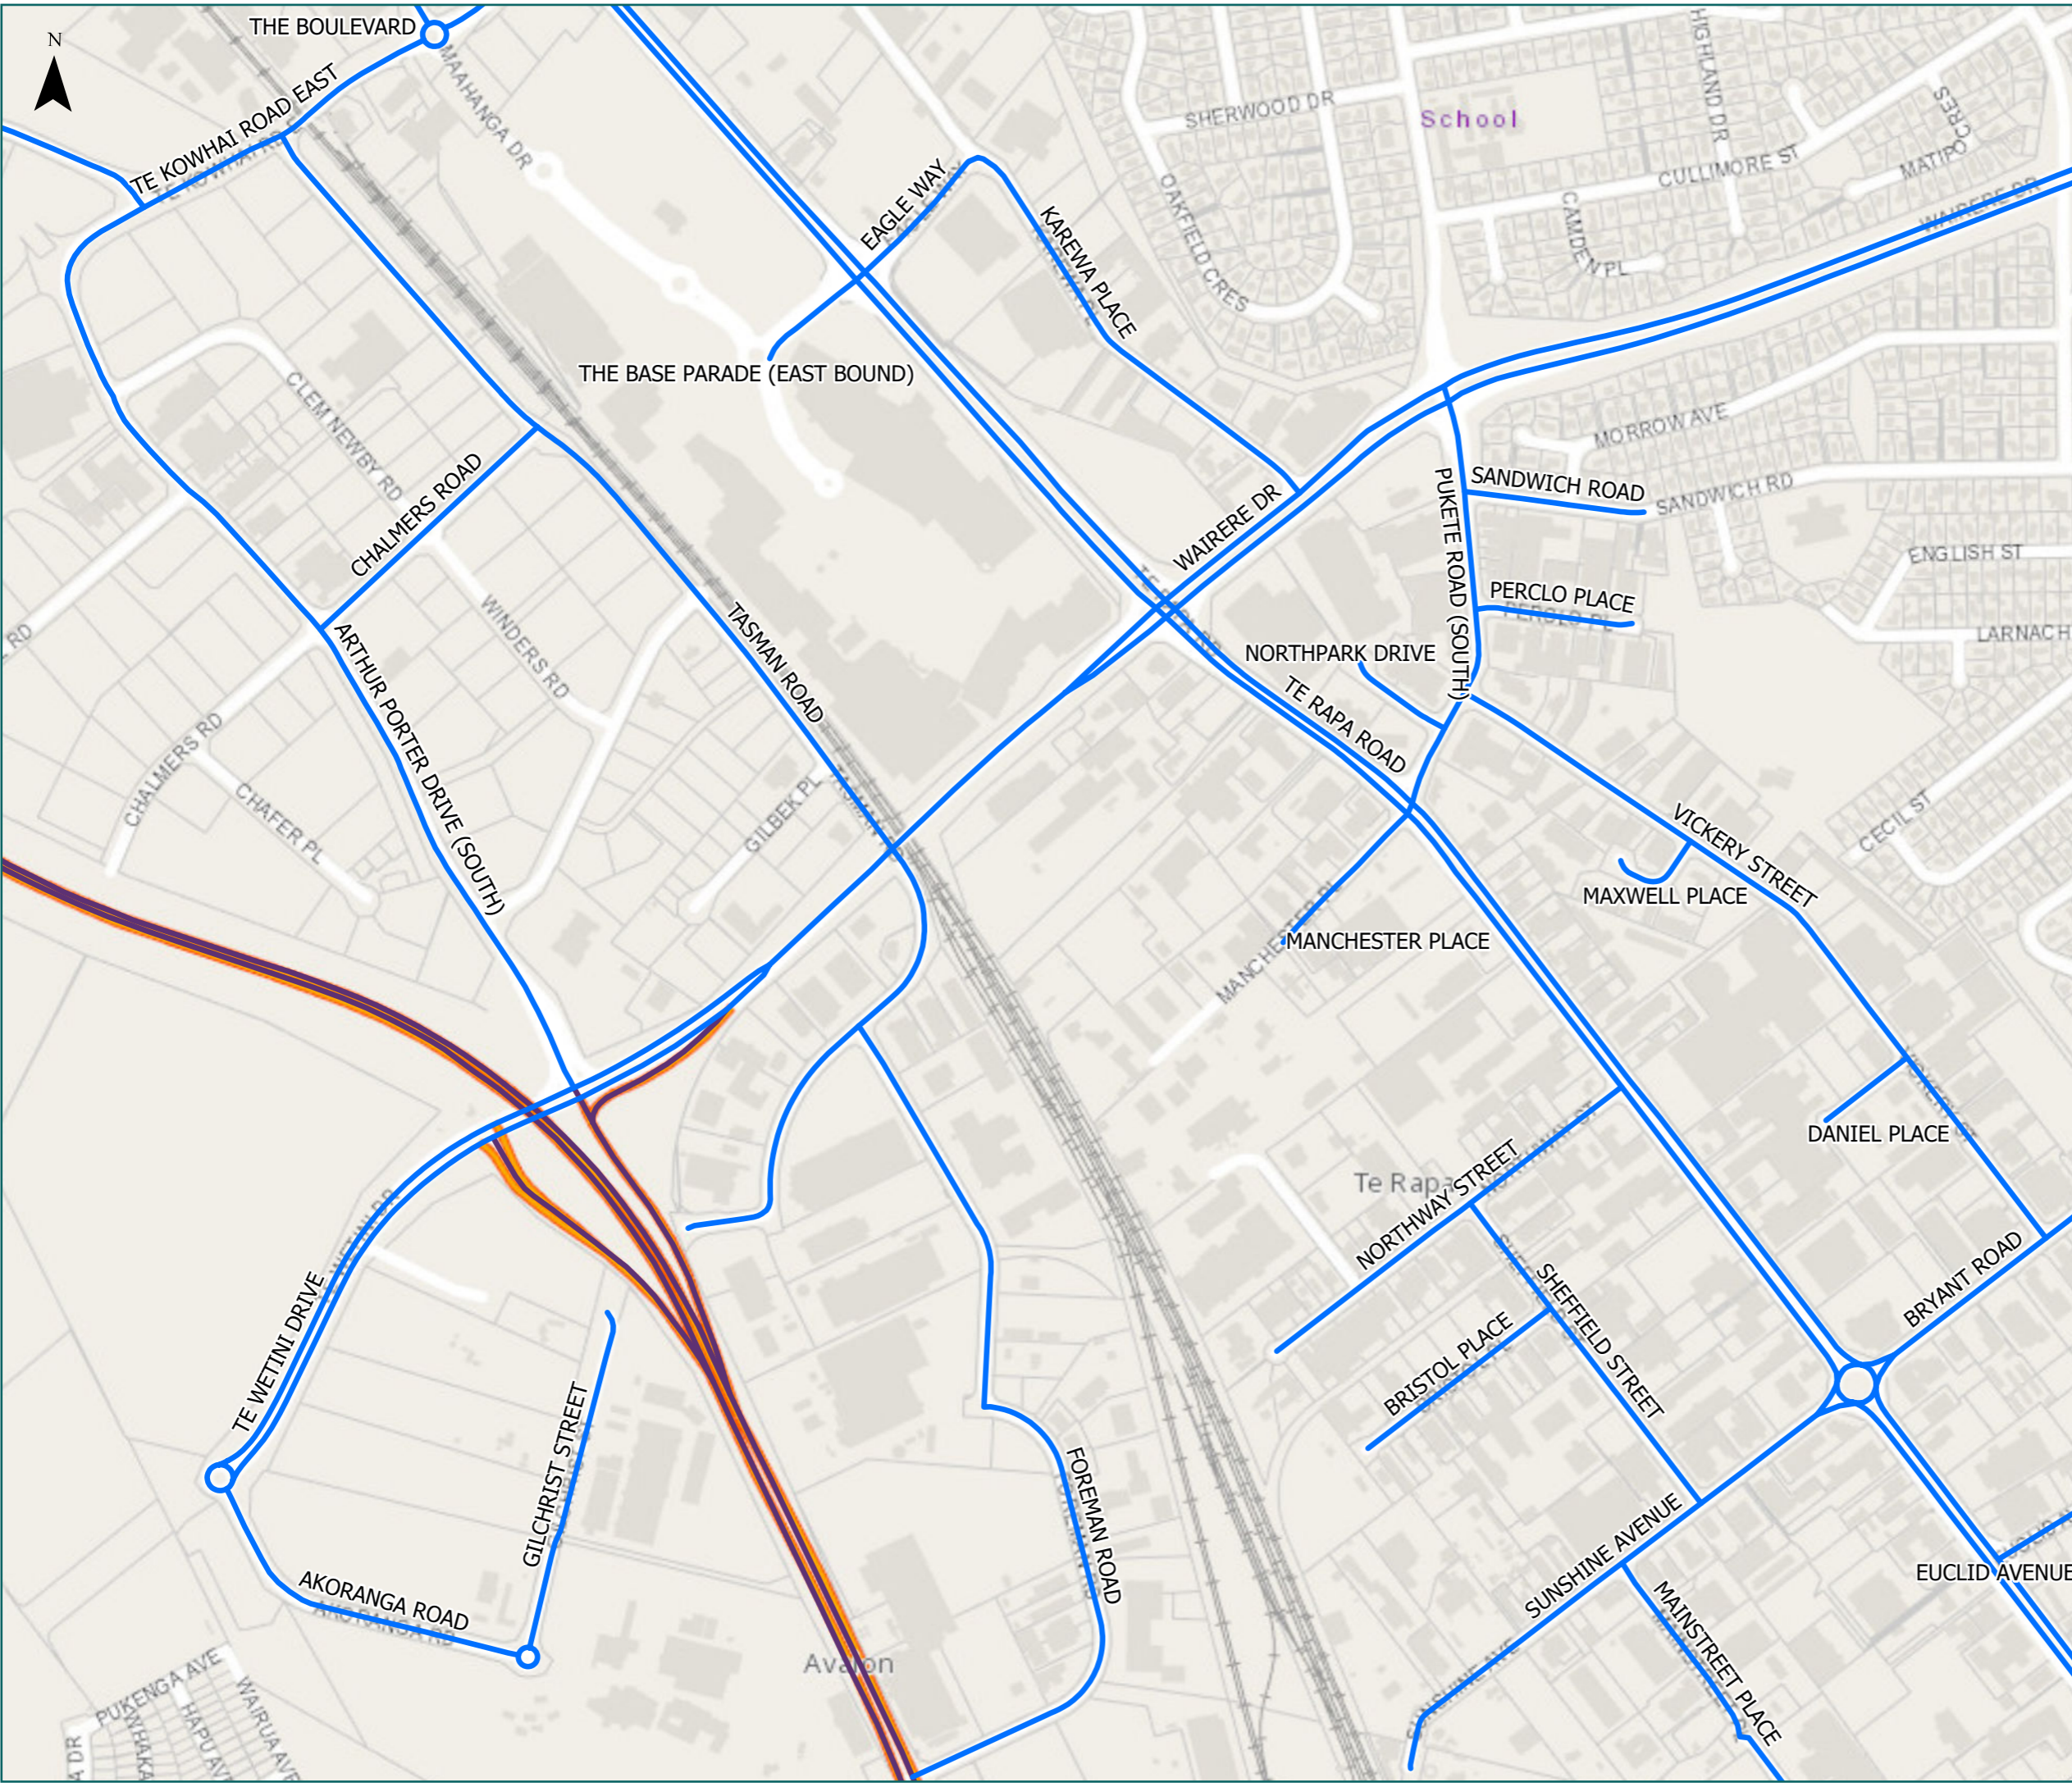

RCA Pre-approved HPMV Routes

Hamilton City

Te Rapa

Legend

- Local Road
- State Highway
- Territorial Authority
- Boundary

Road/Street Name	Road/Street Extent
AKORANGA ROAD	from Te Wetini Drive Roundabout to Gilchrist Street Roundabout
ARTHUR PORTER DRIVE (SOUTH)	from Te Kowhai Rd E to Wairere Drive
BRISTOL PLACE	Full length
BRYANT ROAD	from Te Rapa Road/Sunshine Avenue Roundabout to 70m northeast of Norris Avenue (#62, Bryant Road Panel & Motors)
CHALMERS ROAD	Full length
DANIEL PLACE	Full length
EAGLE WAY	from Te Rapa Road/The Base Parade to Karewa Place (Cauplands)
EUCLID AVENUE	from Te Rapa Road to Norris Street
FOREMAN ROAD	from SH1, Mangaharakeke Drive to Tasman Road
GILCHRIST STREET	Full length
KAREWA PLACE	from Wairere Drive (left in, left out only) to Eagle Way (Coup/ands)
MAINSTREET PLACE	Full length
MANCHESTER PLACE	Full length
MAXWELL PLACE	Full length
NORTH PARK DRIVE	Full length
NORTHWAY STREET	Full length
PERCLO PLACE	Full length
PUKETE ROAD (SOUTH)	from Te Rapa Road to Wairere Drive
SANDWICH ROAD	from Pukete Road to 107m east of Morrow Avenue

* For the list of roads please refer to the index table in the end of the document.