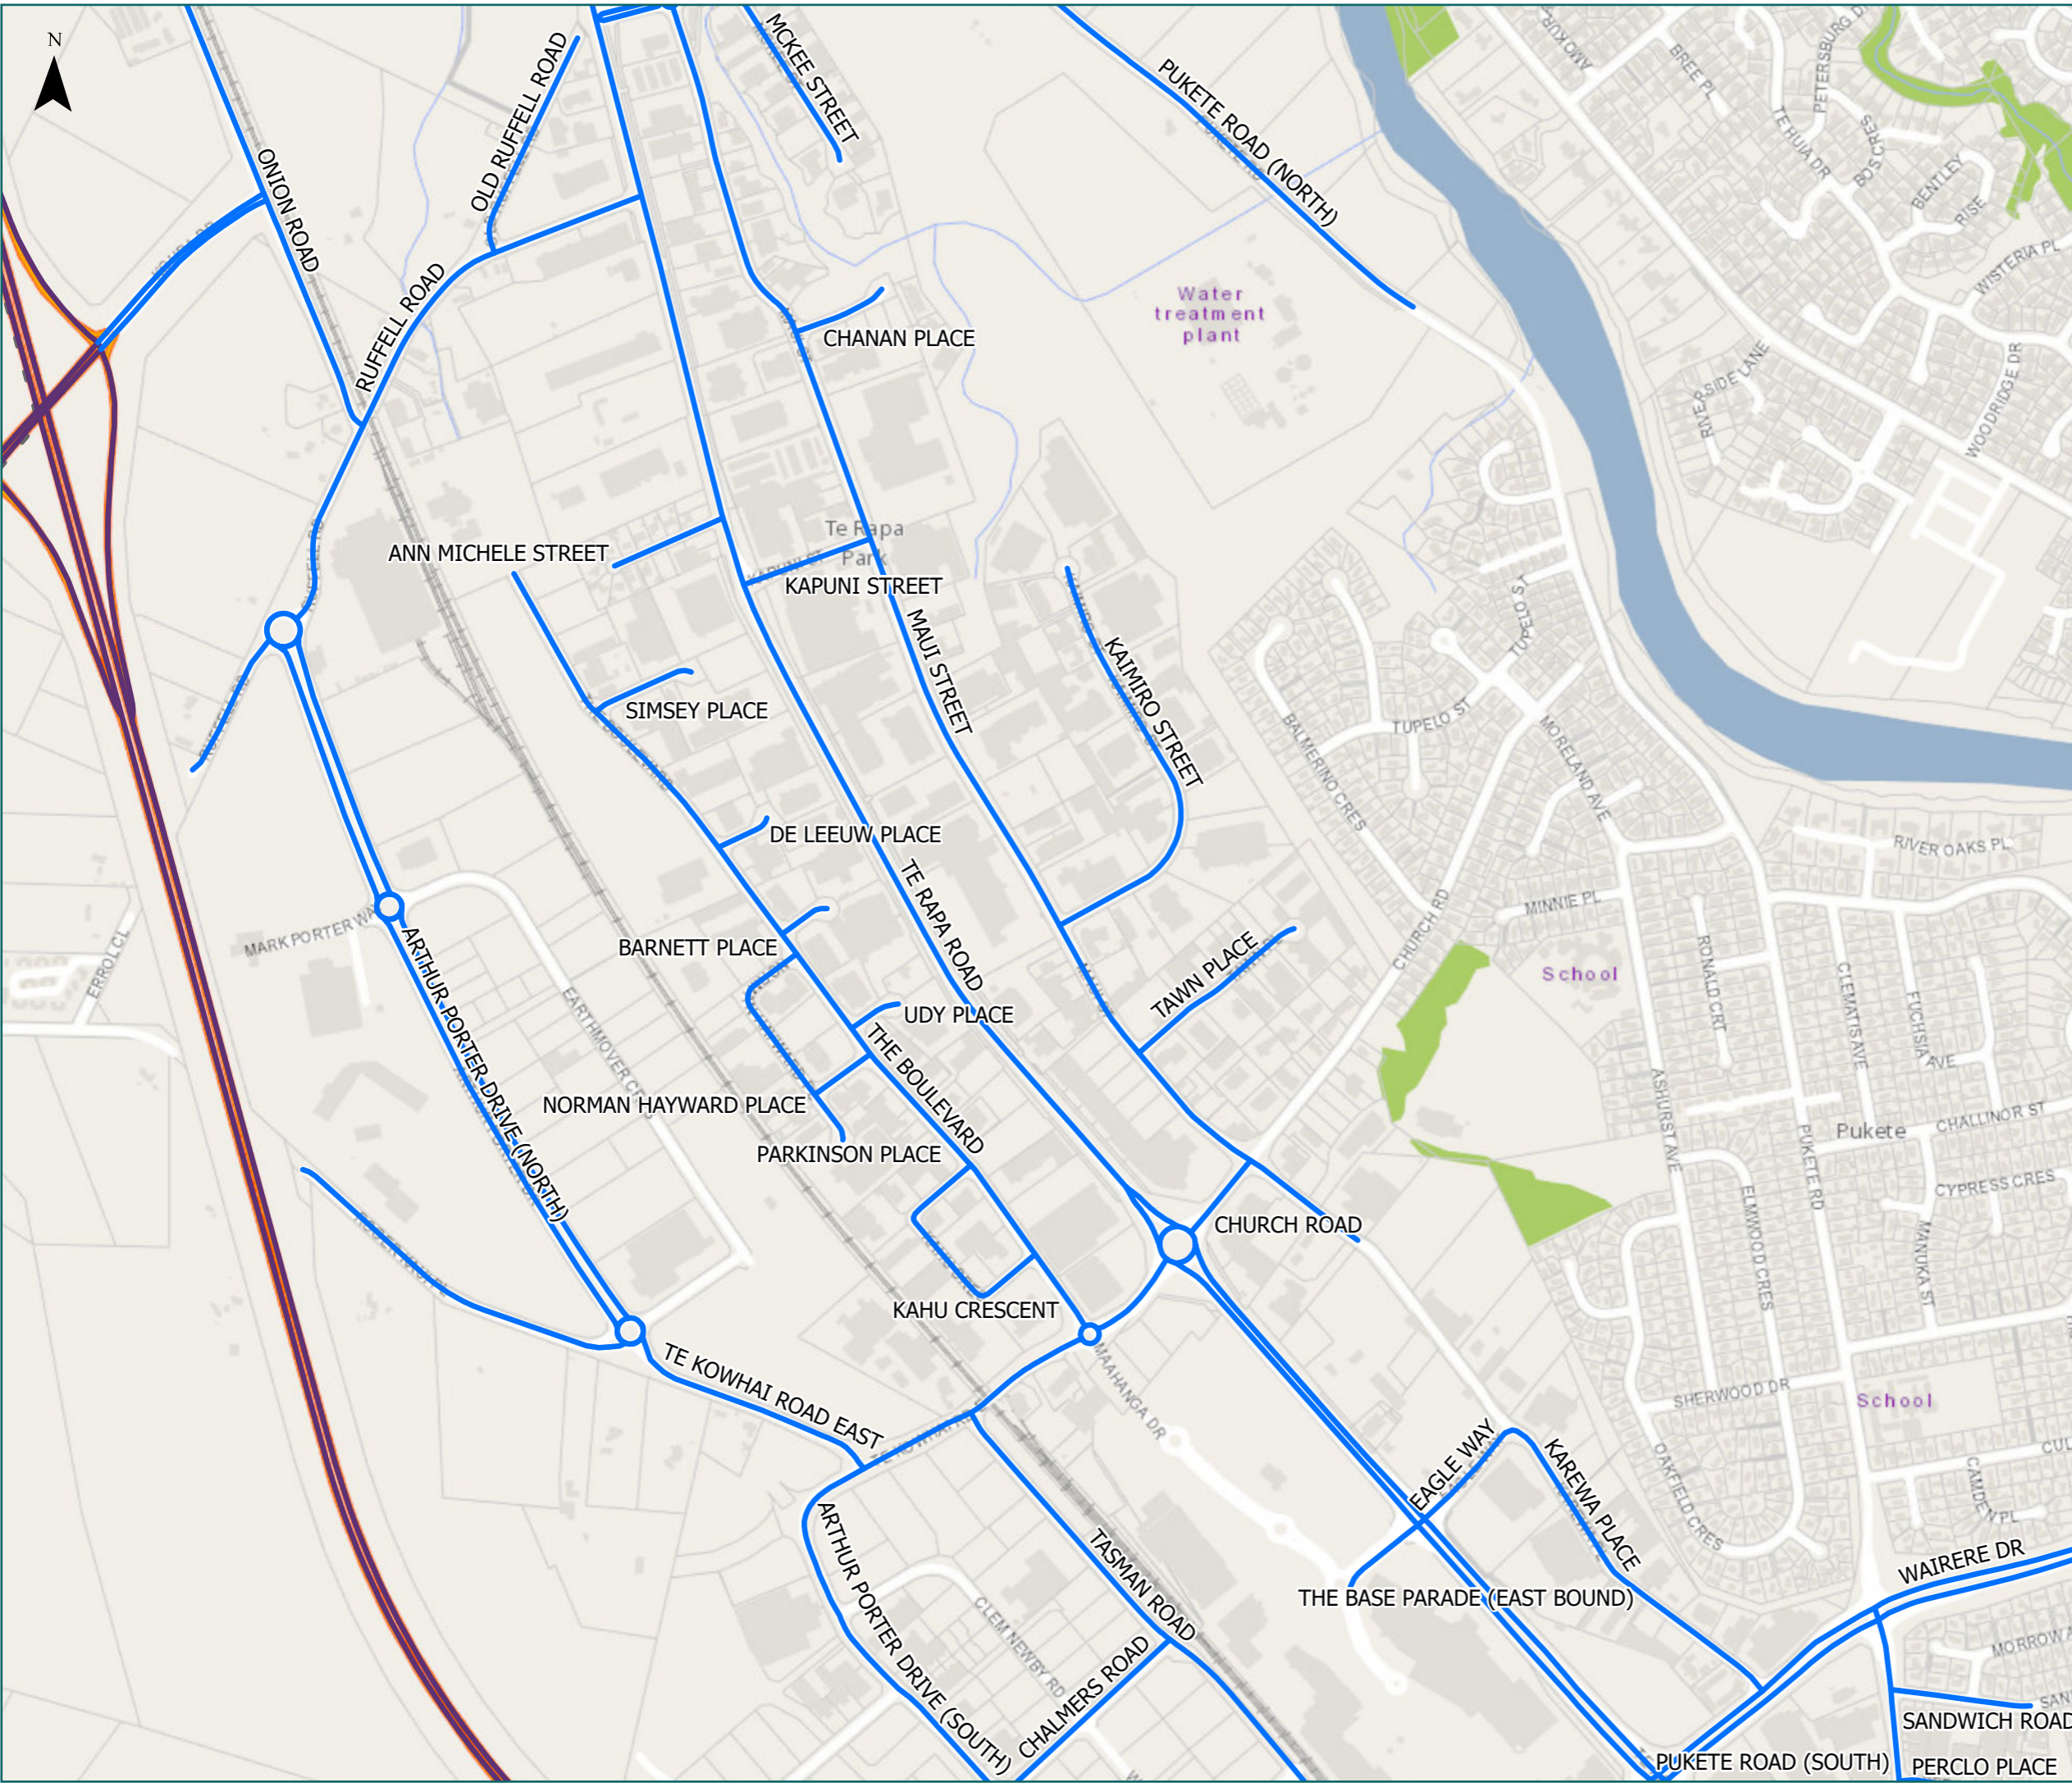

RCA Pre-approved HPMV Routes

Hamilton City Te Rapa North

Legend

- Local Road
- State Highway
- Territorial Authority
- Boundary

Road/Street Name	Road/Street Extent
ANN MICHELE STREET	Full length
ARTHUR PORTER DRIVE (NORTH)	from Ruffell Road Roundabout to Te Kowhai Rd E Roundabout
ARTHUR PORTER DRIVE (SOUTH)	from Te Kowhai Rd E to Wairere Drive
BARNETT PLACE	Full length
CHALMERS ROAD	Full length
CHANAN PLACE	Full length
CHURCH ROAD	from Te Rapa Road/Te Kowhai Road East Roundabout to Maui Street
DE LEEUW PLACE	Full length
EAGLE WAY	from Te Rapa Road/The Base Parade to Karewa Place (Caulplands)
KAHU CRESCENT	from The Boulevard to The Boulevard
KAIMIRO STREET	Full length
KAPUNI STREET	from Te Rapa Road to Maui Street
KAREWA PLACE	from Wairere Drive (left in, left out only) to Eagle Way (Coup/ands)
KOURA DRIVE (EASTBOUND)	from SH1 Mangaharakeke Drive interchange to Onion Road
KOURA DRIVE (WESTBOUND)	from SH1 Mangaharakeke Drive interchange to Onion Road
MAUI STREET	from Pukete Road to 200m south of Church Road
MCKEE STREET	Full length
NORMAN HAYWARD PLACE	from The Boulevard to The Boulevard
OLD RUFFELL ROAD	Full length

* For the list of roads please refer to the index table in the end of the document.

0 130 Meters