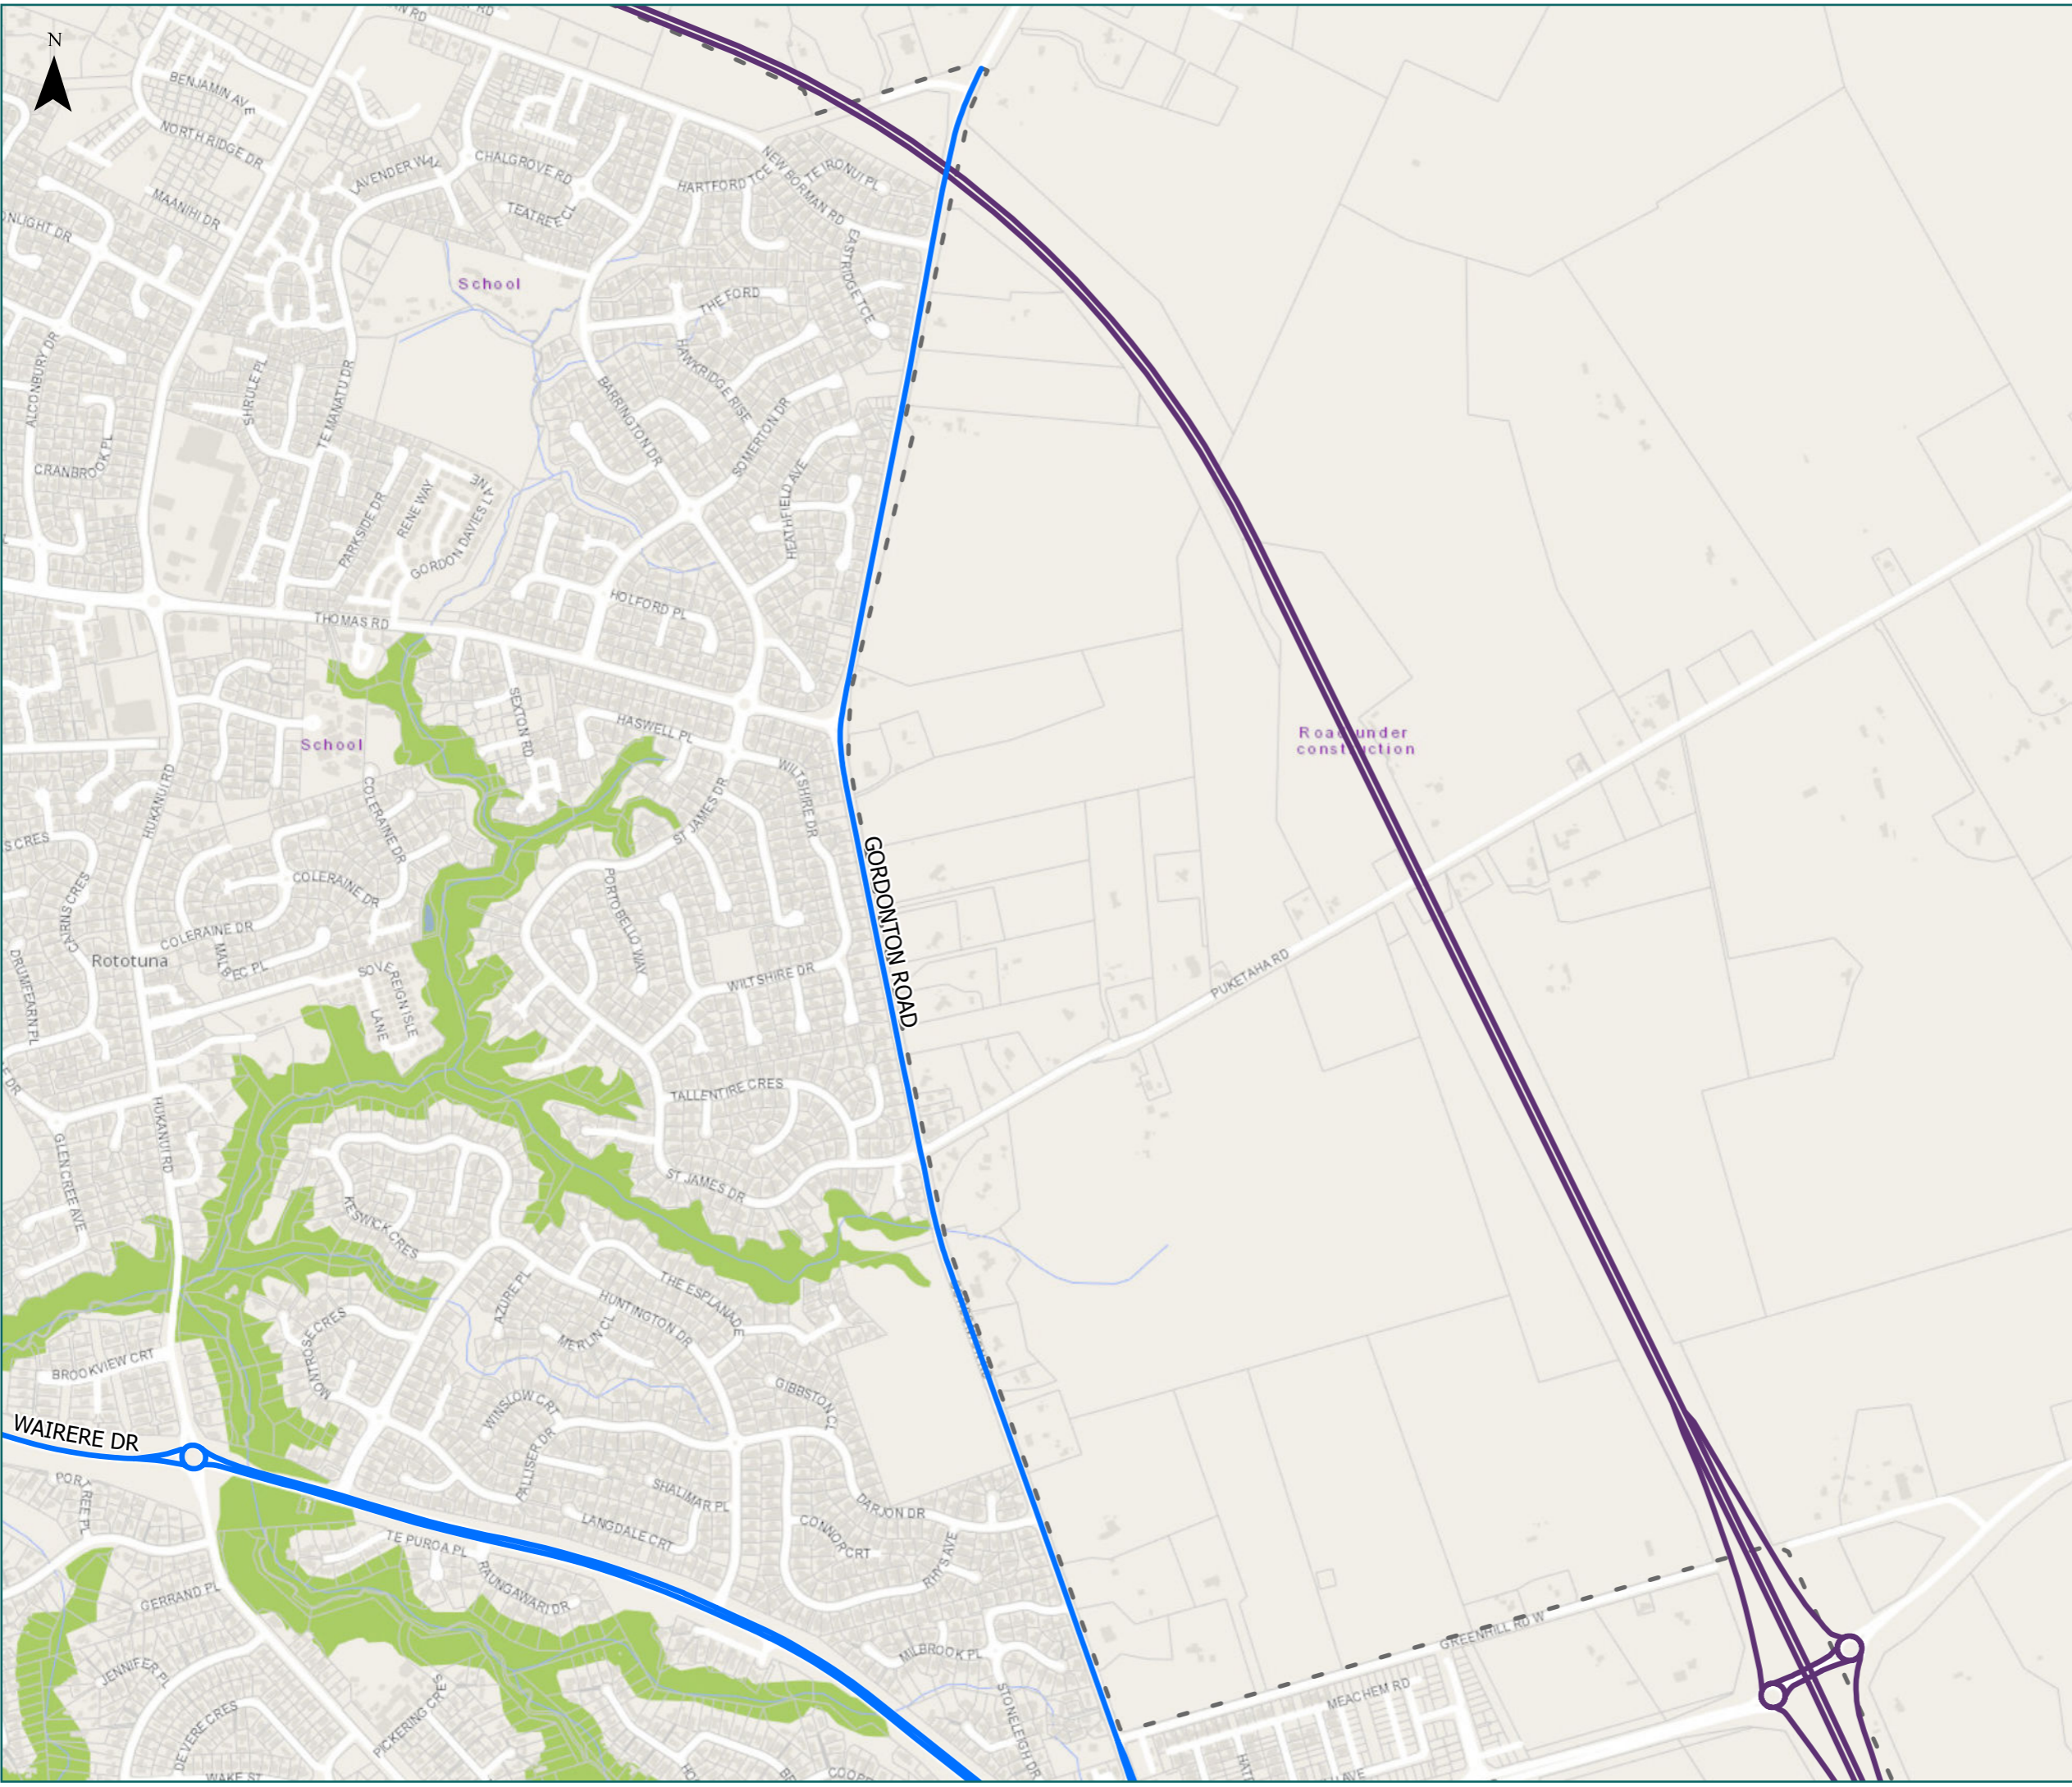

RCA Pre-approved HPMV Routes

Hamilton City Huntington

Legend

- Local Road
- State Highway
- Territorial Authority Boundary
- Boundary

Road/Street Name	Road/Street Extent
GORDONTON ROAD	from Wairere Drive roundabout to HCC/Waikato District Boundary, Borman Road
WAIRERE DR	from SH1C (Cobham Dr) to SH1C (Mangaharakeke Drive)

* For the list of roads please refer to the index table in the end of the document.

0 150 Meters