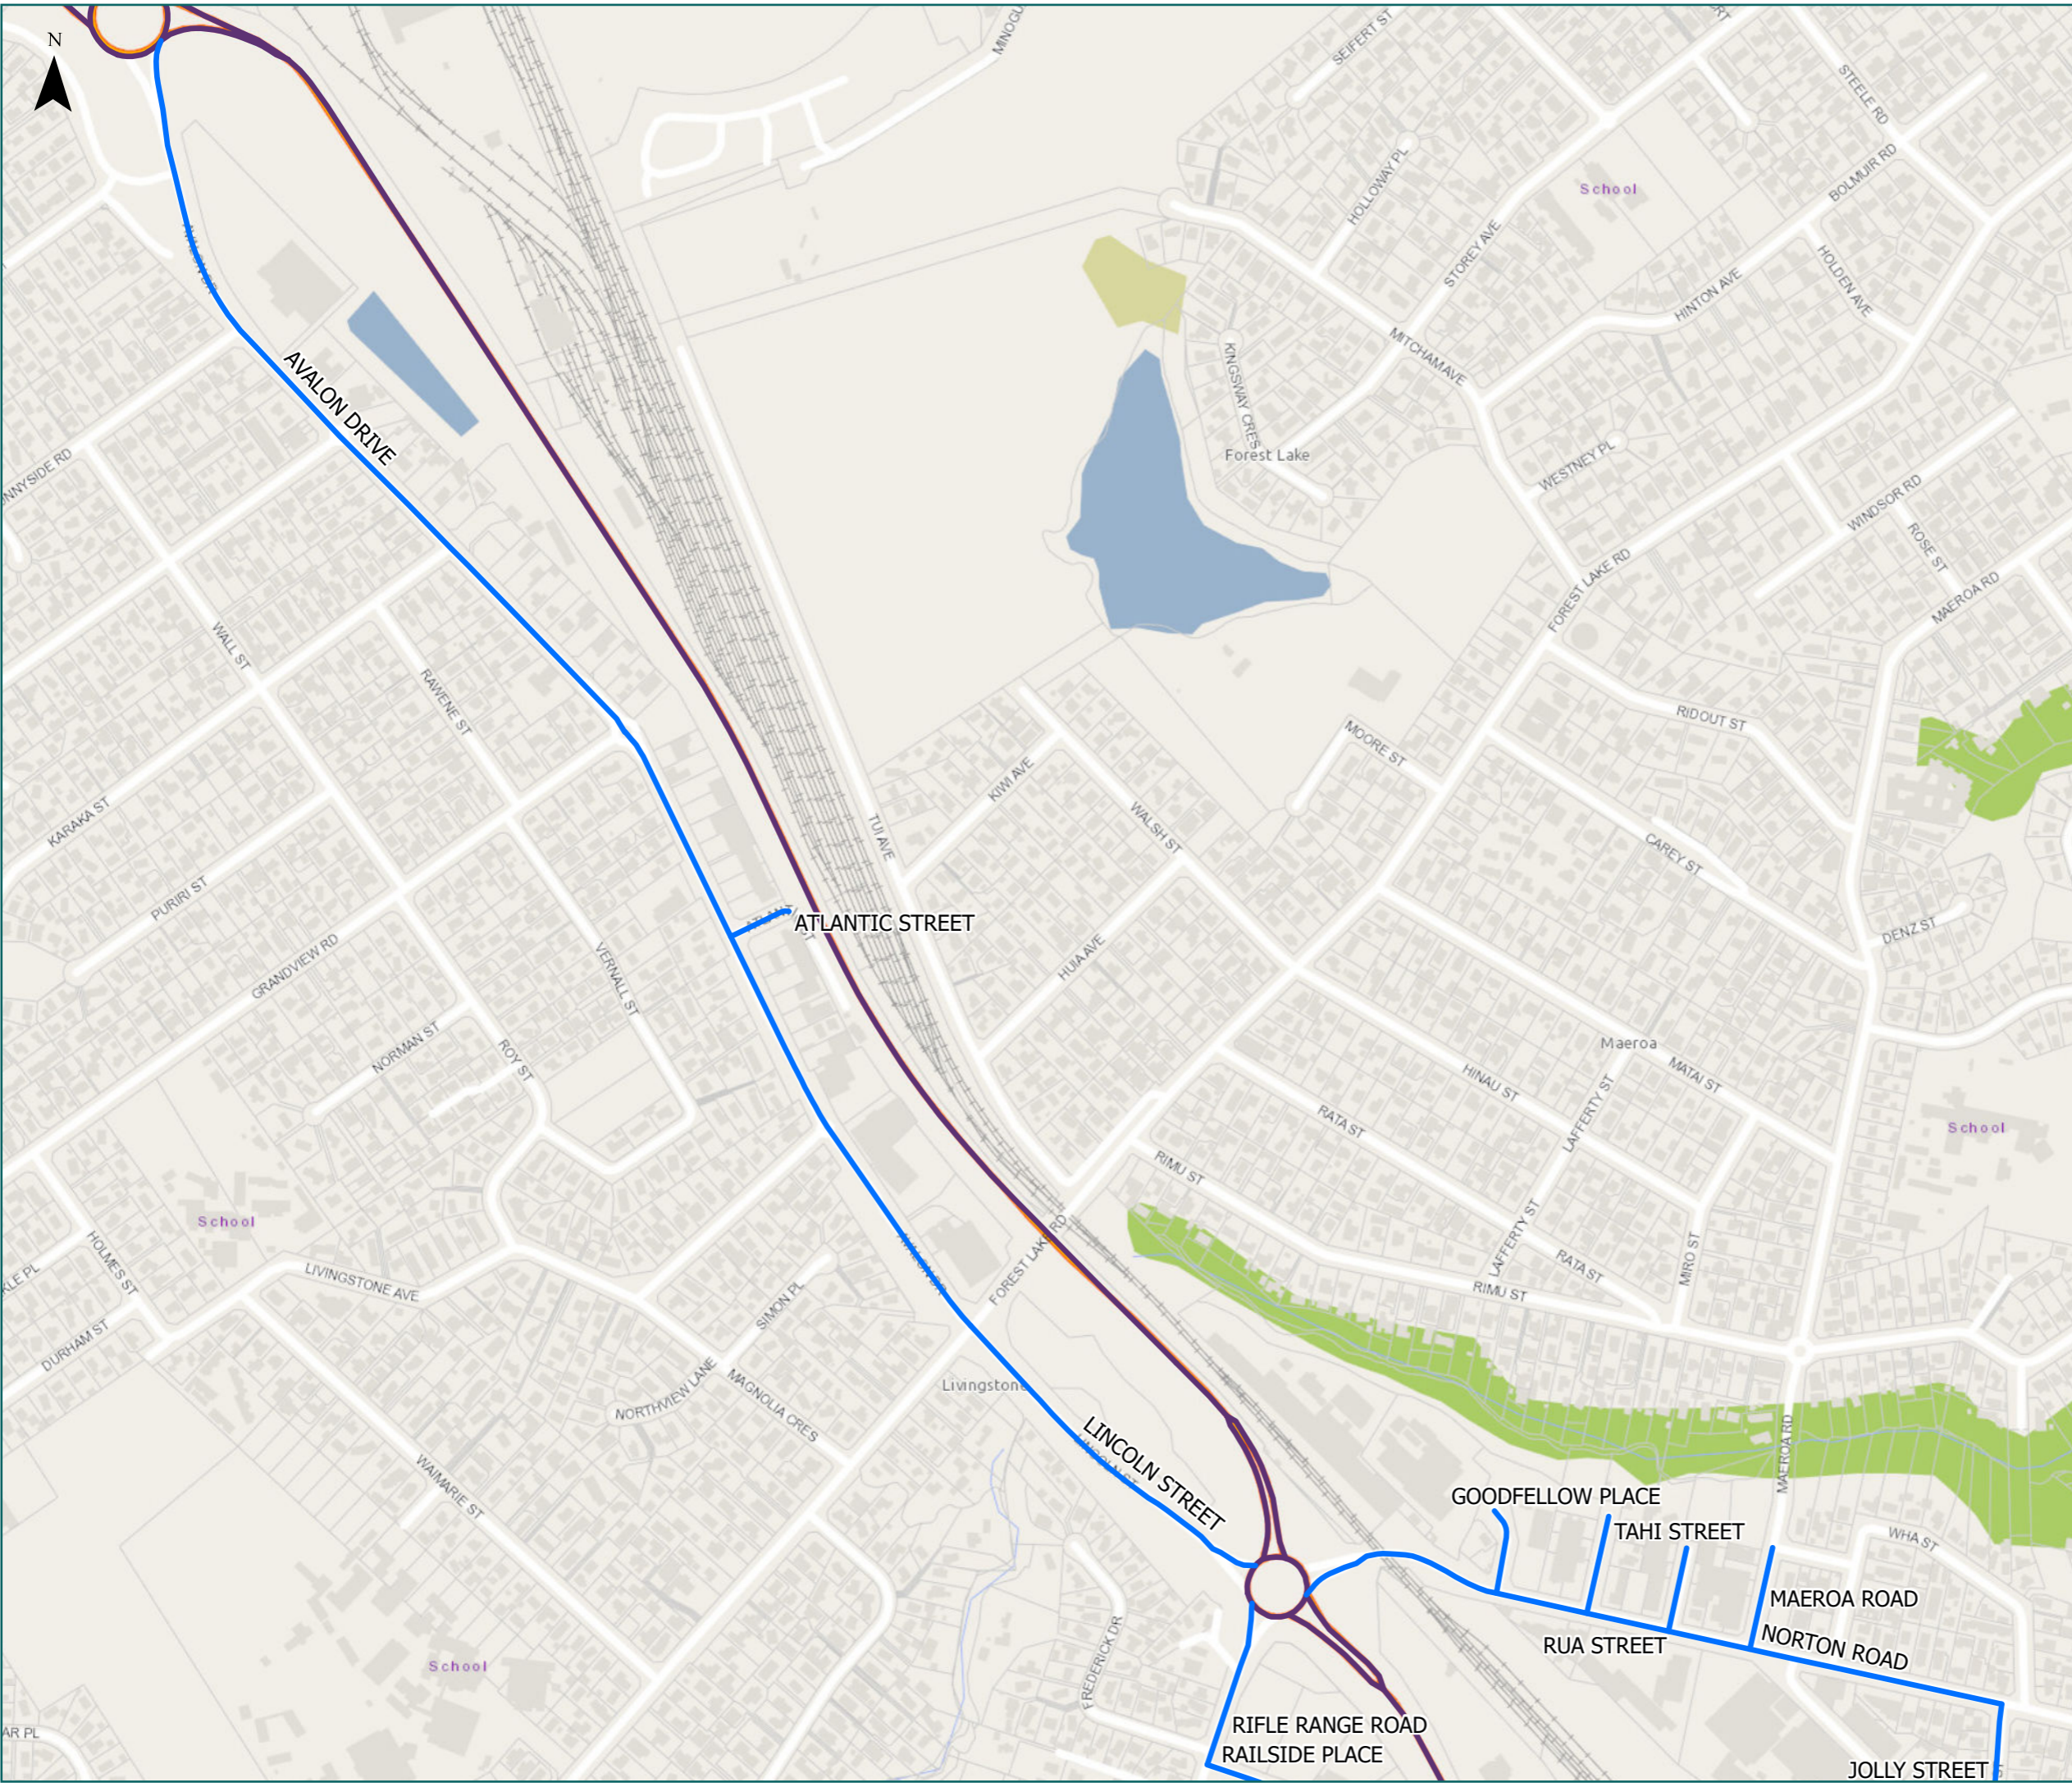

RCA Pre-approved HPMV Routes

Hamilton City Newton & Maeroa

Legend

- Local Road
- State Highway
- Territorial Authority
- Boundary

Road/Street Name	Road/Street Extent
ATLANTIC STREET	Full length
AVALON DRIVE	from Ellicott Road/Forest Lake Road to SH1, Mangaharakeke Drive/ Crawford Street Roundabout
GOODFELLOW PLACE	Full length
JOLLY STREET	from Norton Road to Kent Street
LINCOLN STREET	from Ellicott Road/Forest Lake Road/Avalon Drive to SH1, Mangaharakeke Drive/Norton Road Roundabout
MAEROA ROAD	from Norton Road to 90m north of Toru Street
NORTON ROAD	from SH1, Mangaharakeke Drive/Norton Road Roundabout to Jolly Street
RAILSIDE PLACE	Full length
RIFLE RANGE ROAD	from SH1, Lincoln Street/ Norton Road Roundabout to Railside Place
RUA STREET	Full length
TAHI STREET	Full length

* For the list of roads please refer to the index table in the end of the document.