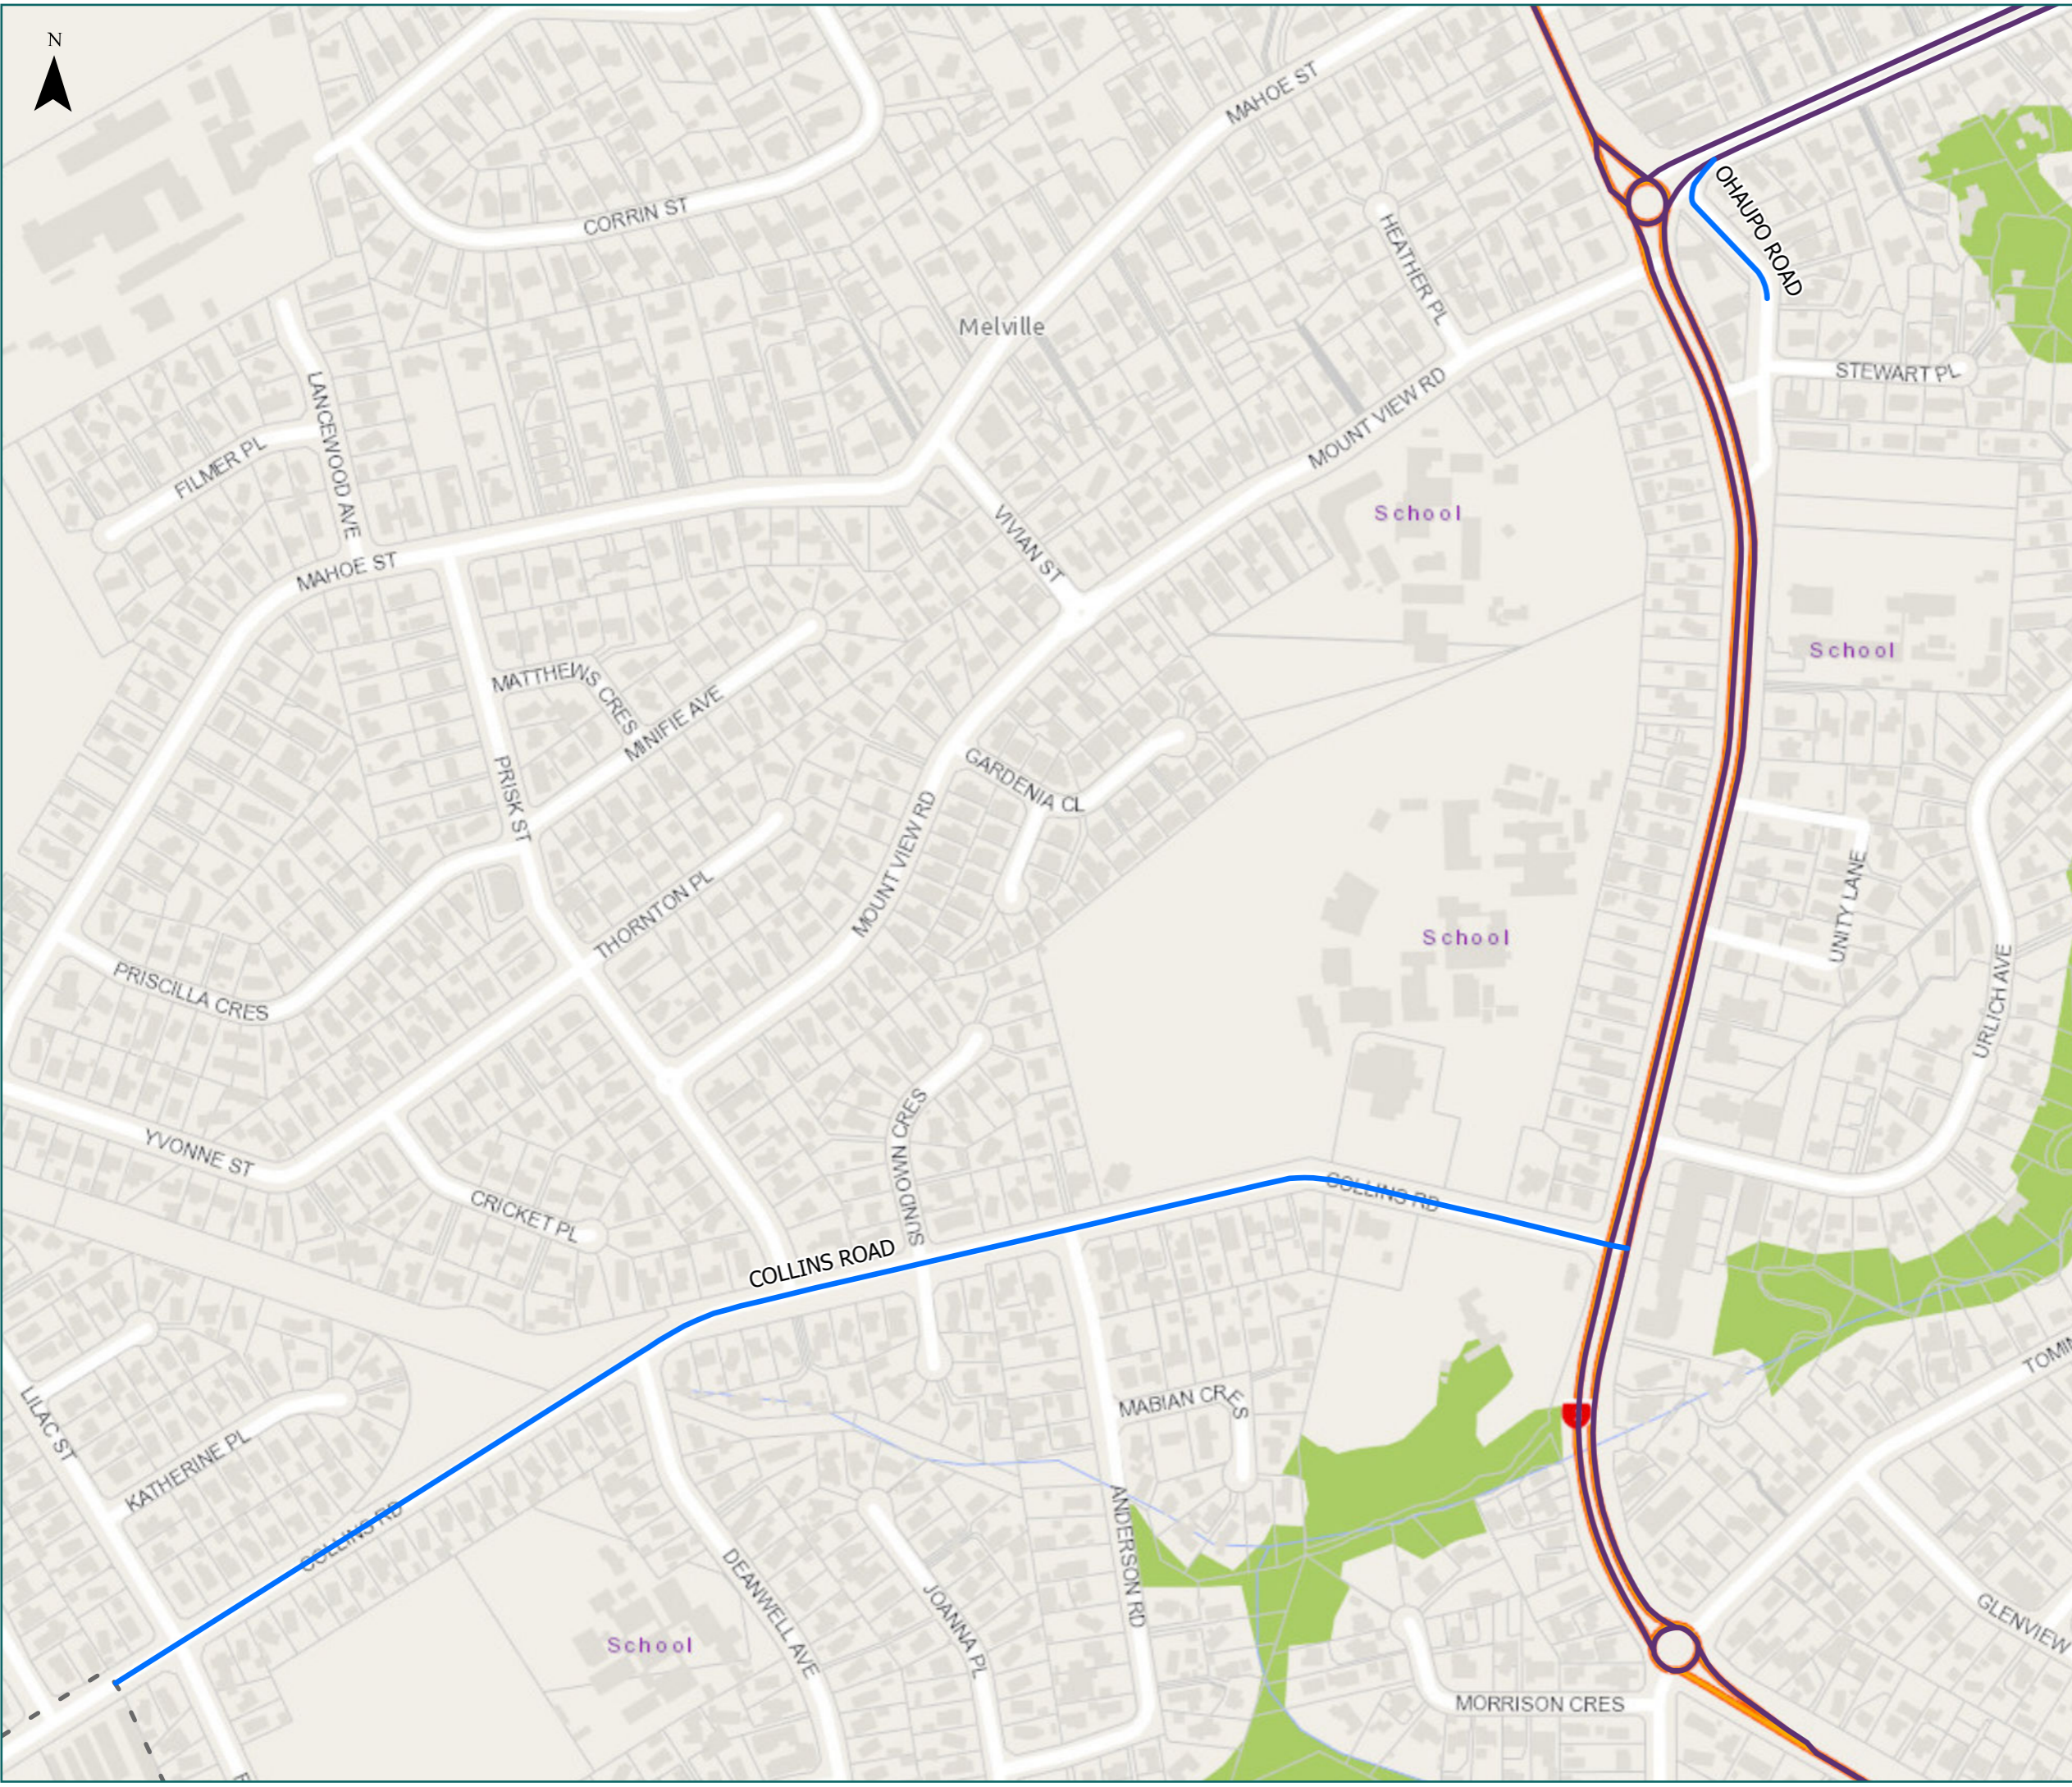

Road/Street Name	Road/Street Extent
ATLANTIC STREET	Full length
AVALON DRIVE	from Ellicott Road/Forest Lake Road to SH1, Mangaharakeke Drive/ Crawford Street Roundabout
GOODFELLOW PLACE	Full length
JOLLY STREET	from Norton Road to Kent Street
LINCOLN STREET	from Ellicott Road/Forest Lake Road/Avalon Drive to SH1, Mangaharakeke Drive/Norton Road Roundabout
MAEROA ROAD	from Norton Road to 90m north of Toru Street
NORTON ROAD	from SH1, Mangaharakeke Drive/Norton Road Roundabout to Jolly Street
RAILSIDE PLACE	Full length
RIFLE RANGE ROAD	from SH1, Lincoln Street/ Norton Road Roundabout to Railside Place
RUA STREET	Full length
TAHI STREET	Full length

* For the list of roads please refer to the index table in the end of the document.

RCA Pre-approved HPMV Routes

Hamilton City Glenview

Legend

- Local Road
- State Highway
- Territorial Authority
- Boundary

Road/Street Name	Road/Street Extent
COLLINS ROAD	from SH3, Ohaupo Road (Ulrich Shopping Centre) to HCC/Waipā District Boundary, 50m west of Rhonda Avenue
OHAUPO ROAD	from Normandy Avenue to Service station entrance

* For the list of roads please refer to the index table in the end of the document.

RCA Pre-approved HPMV Routes

Hamilton City Harrowfield

Legend

- Local Road
- Territorial Authority
- Boundary

Road/Street Name	Road/Street Extent
WAIRERE DR	from SH1C (Cobham Dr) to SH1C (Mangaharakeke Drive)