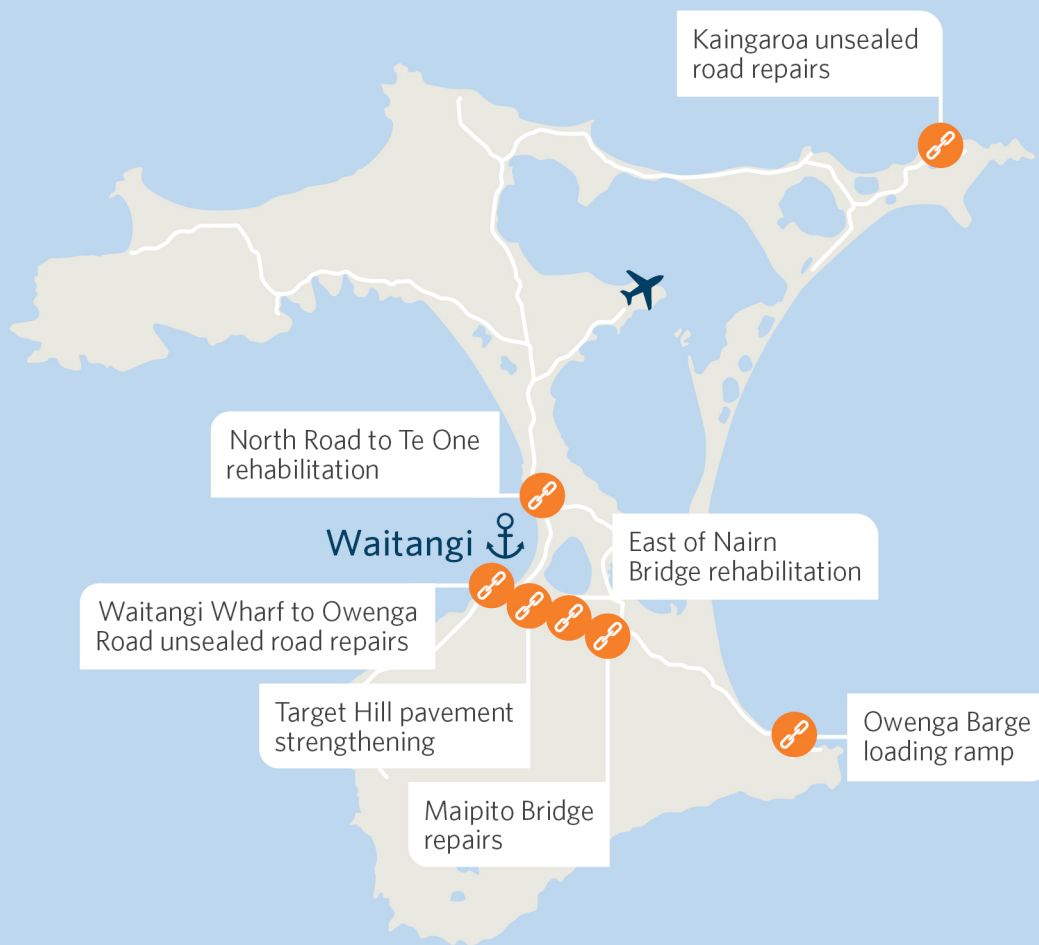

Chatham Islands

Wharekauri

Key projects 2024-27

Key

-  Maintenance and resilience
-  Airport
-  Port
-  Key routes

24-EX-NLTP-02

Pitt Island / Rangiauria