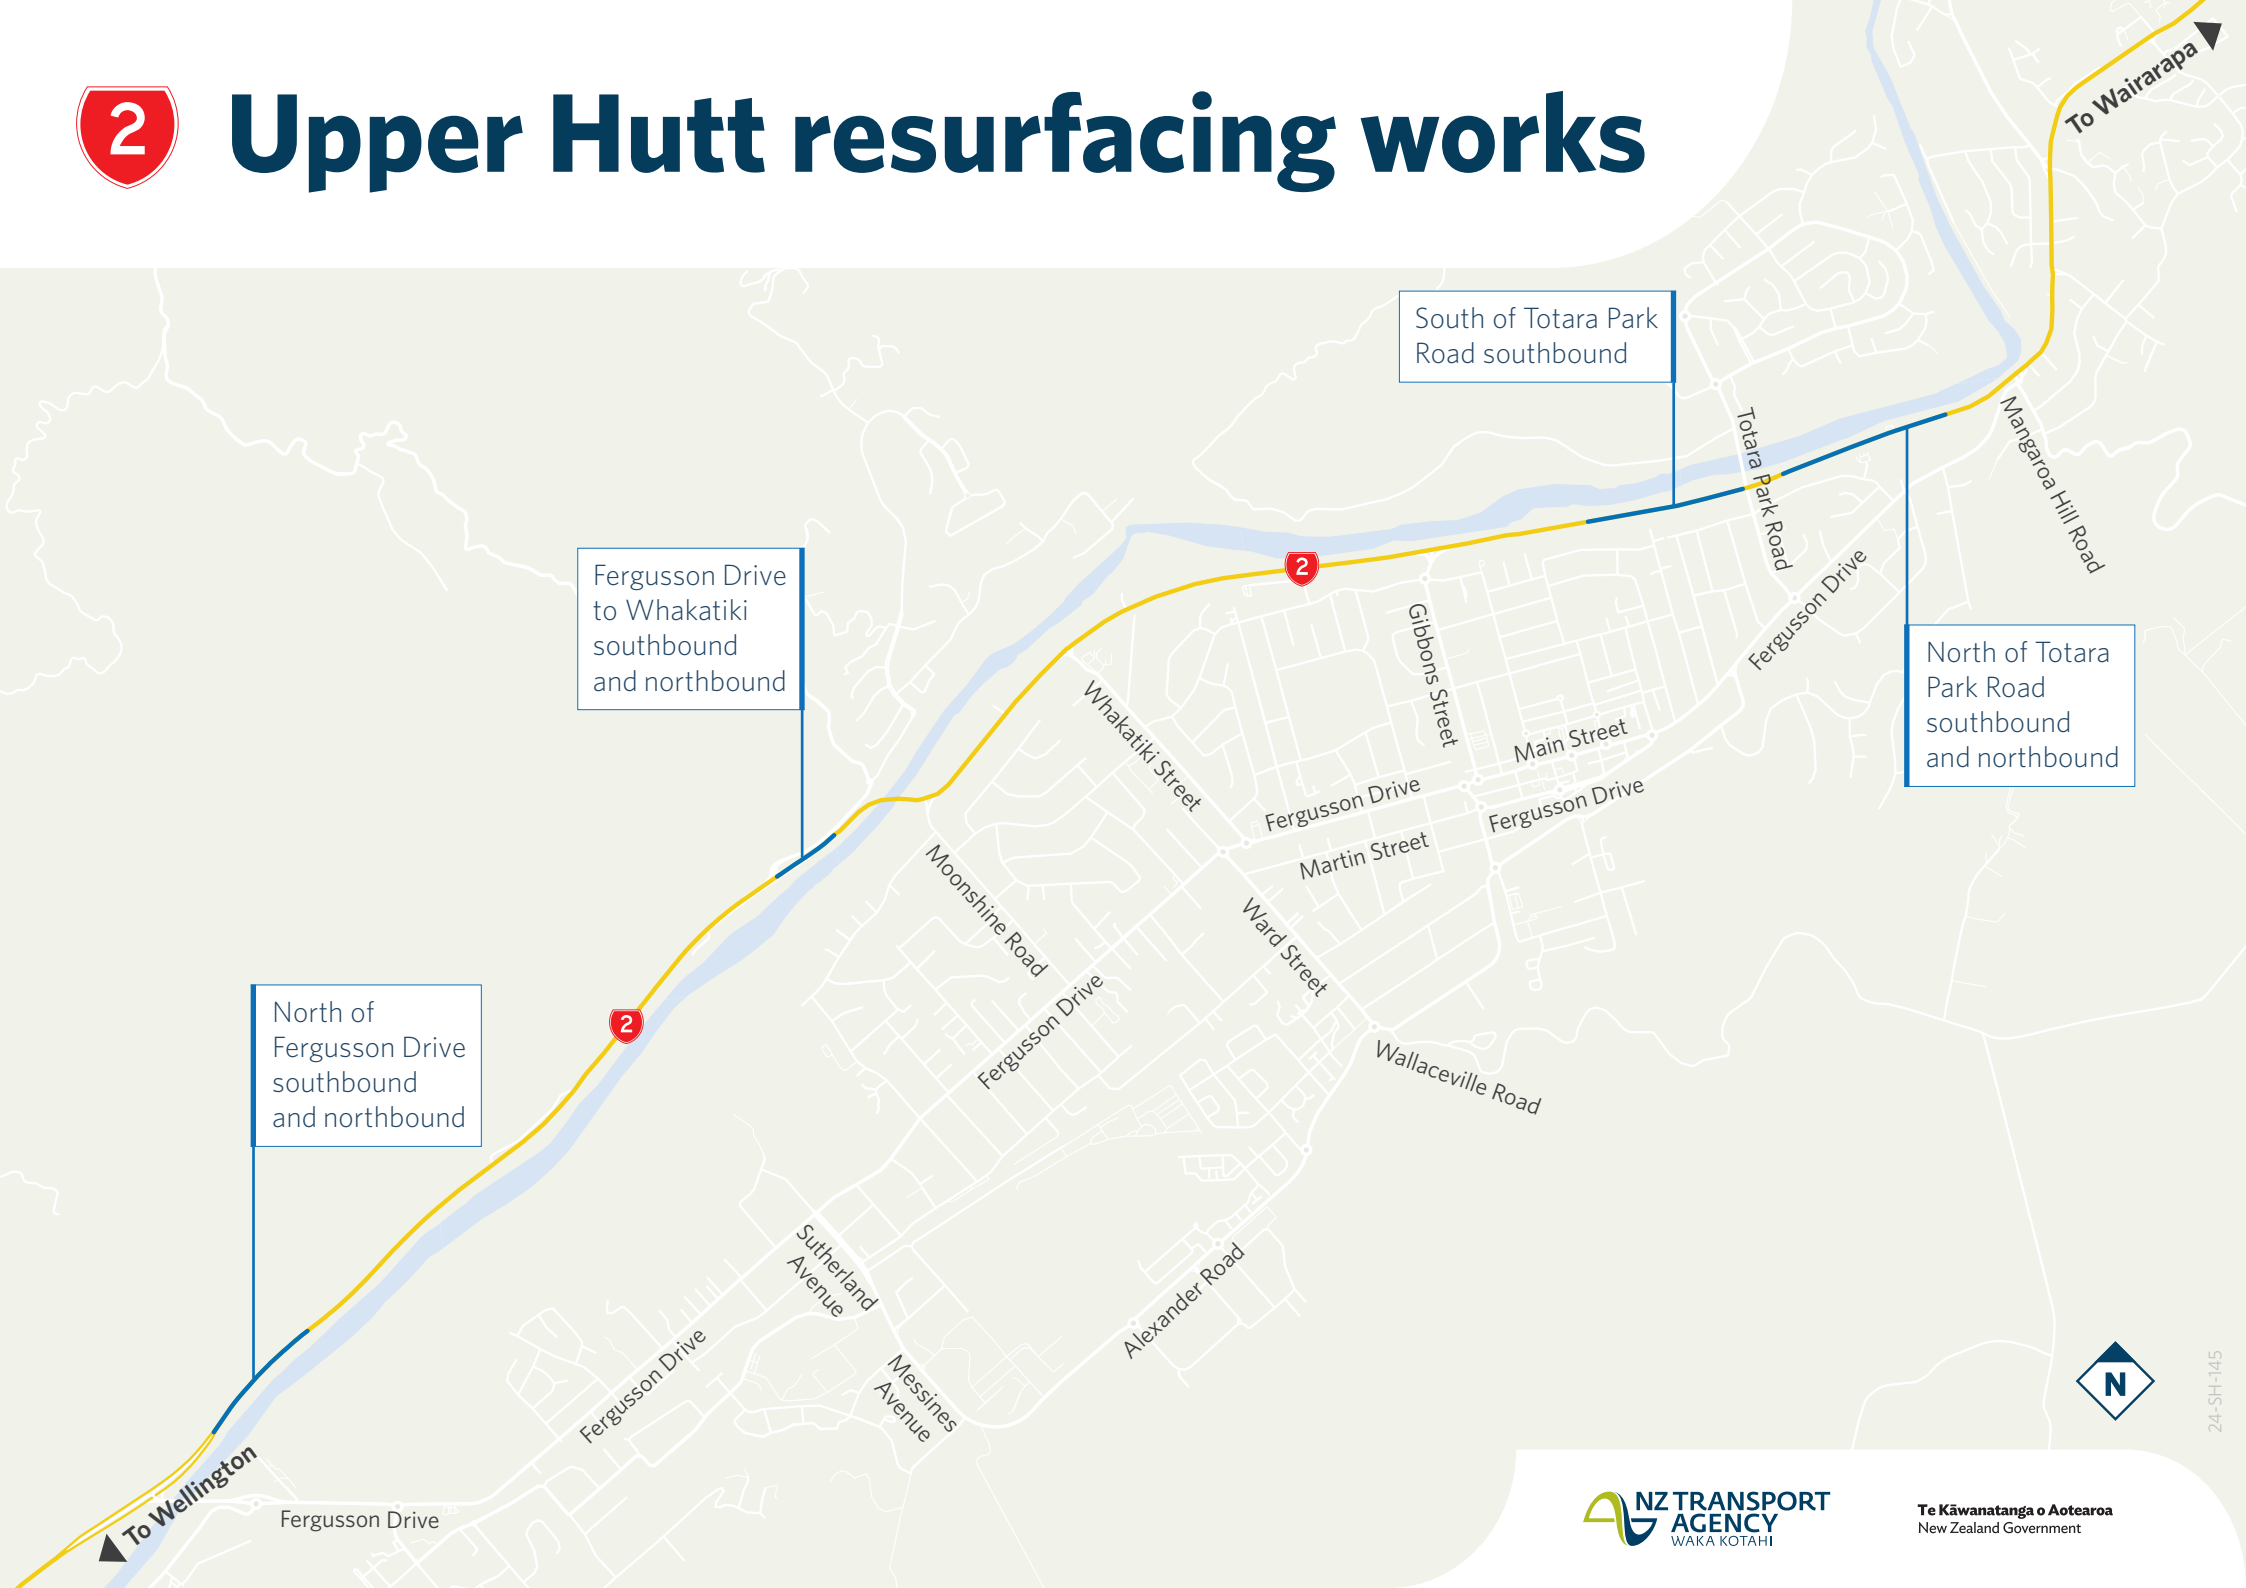

Upper Hutt resurfacing works

Fergusson Drive to Whakatiki southbound and northbound

South of Tantara Park Road southbound

North of Tantara Park Road southbound and northbound

North of Fergusson Drive southbound and northbound