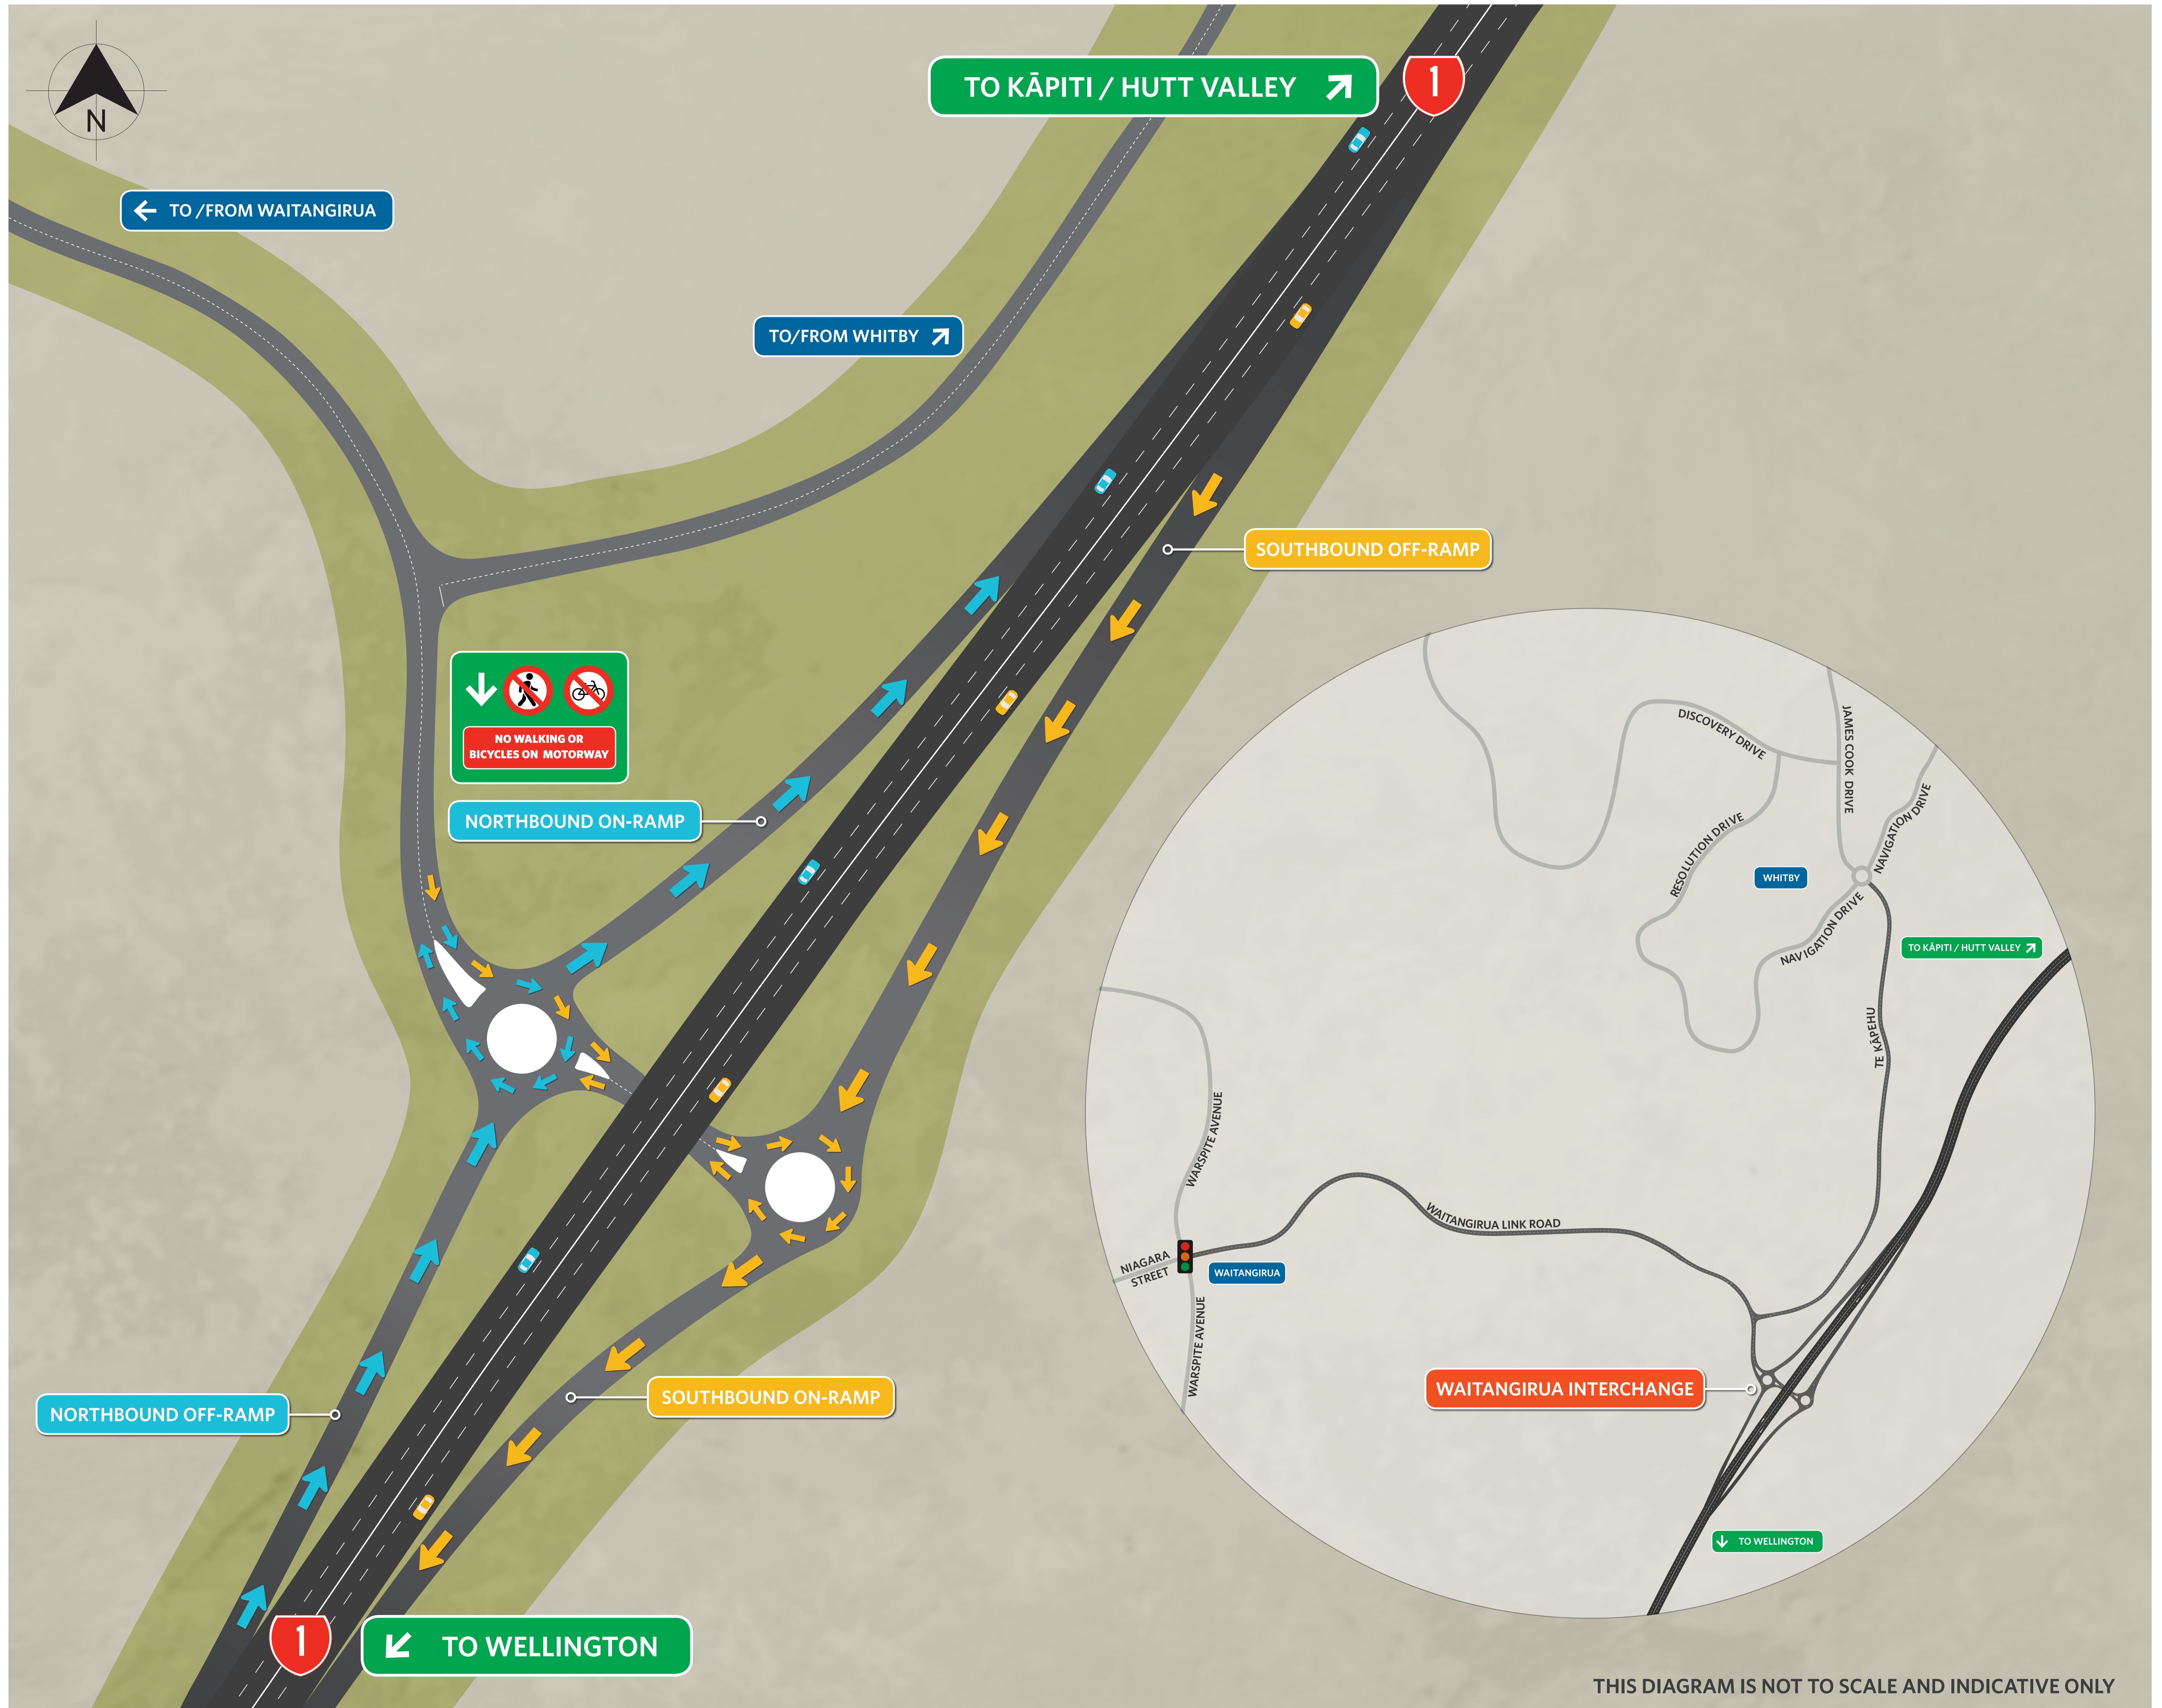

Waitangirua Interchange

Connecting the communities of Whitby and Waitangirua with the motorway, via two new link roads being constructed by Porirua City Council

THIS DIAGRAM IS NOT TO SCALE AND INDICATIVE ONLY