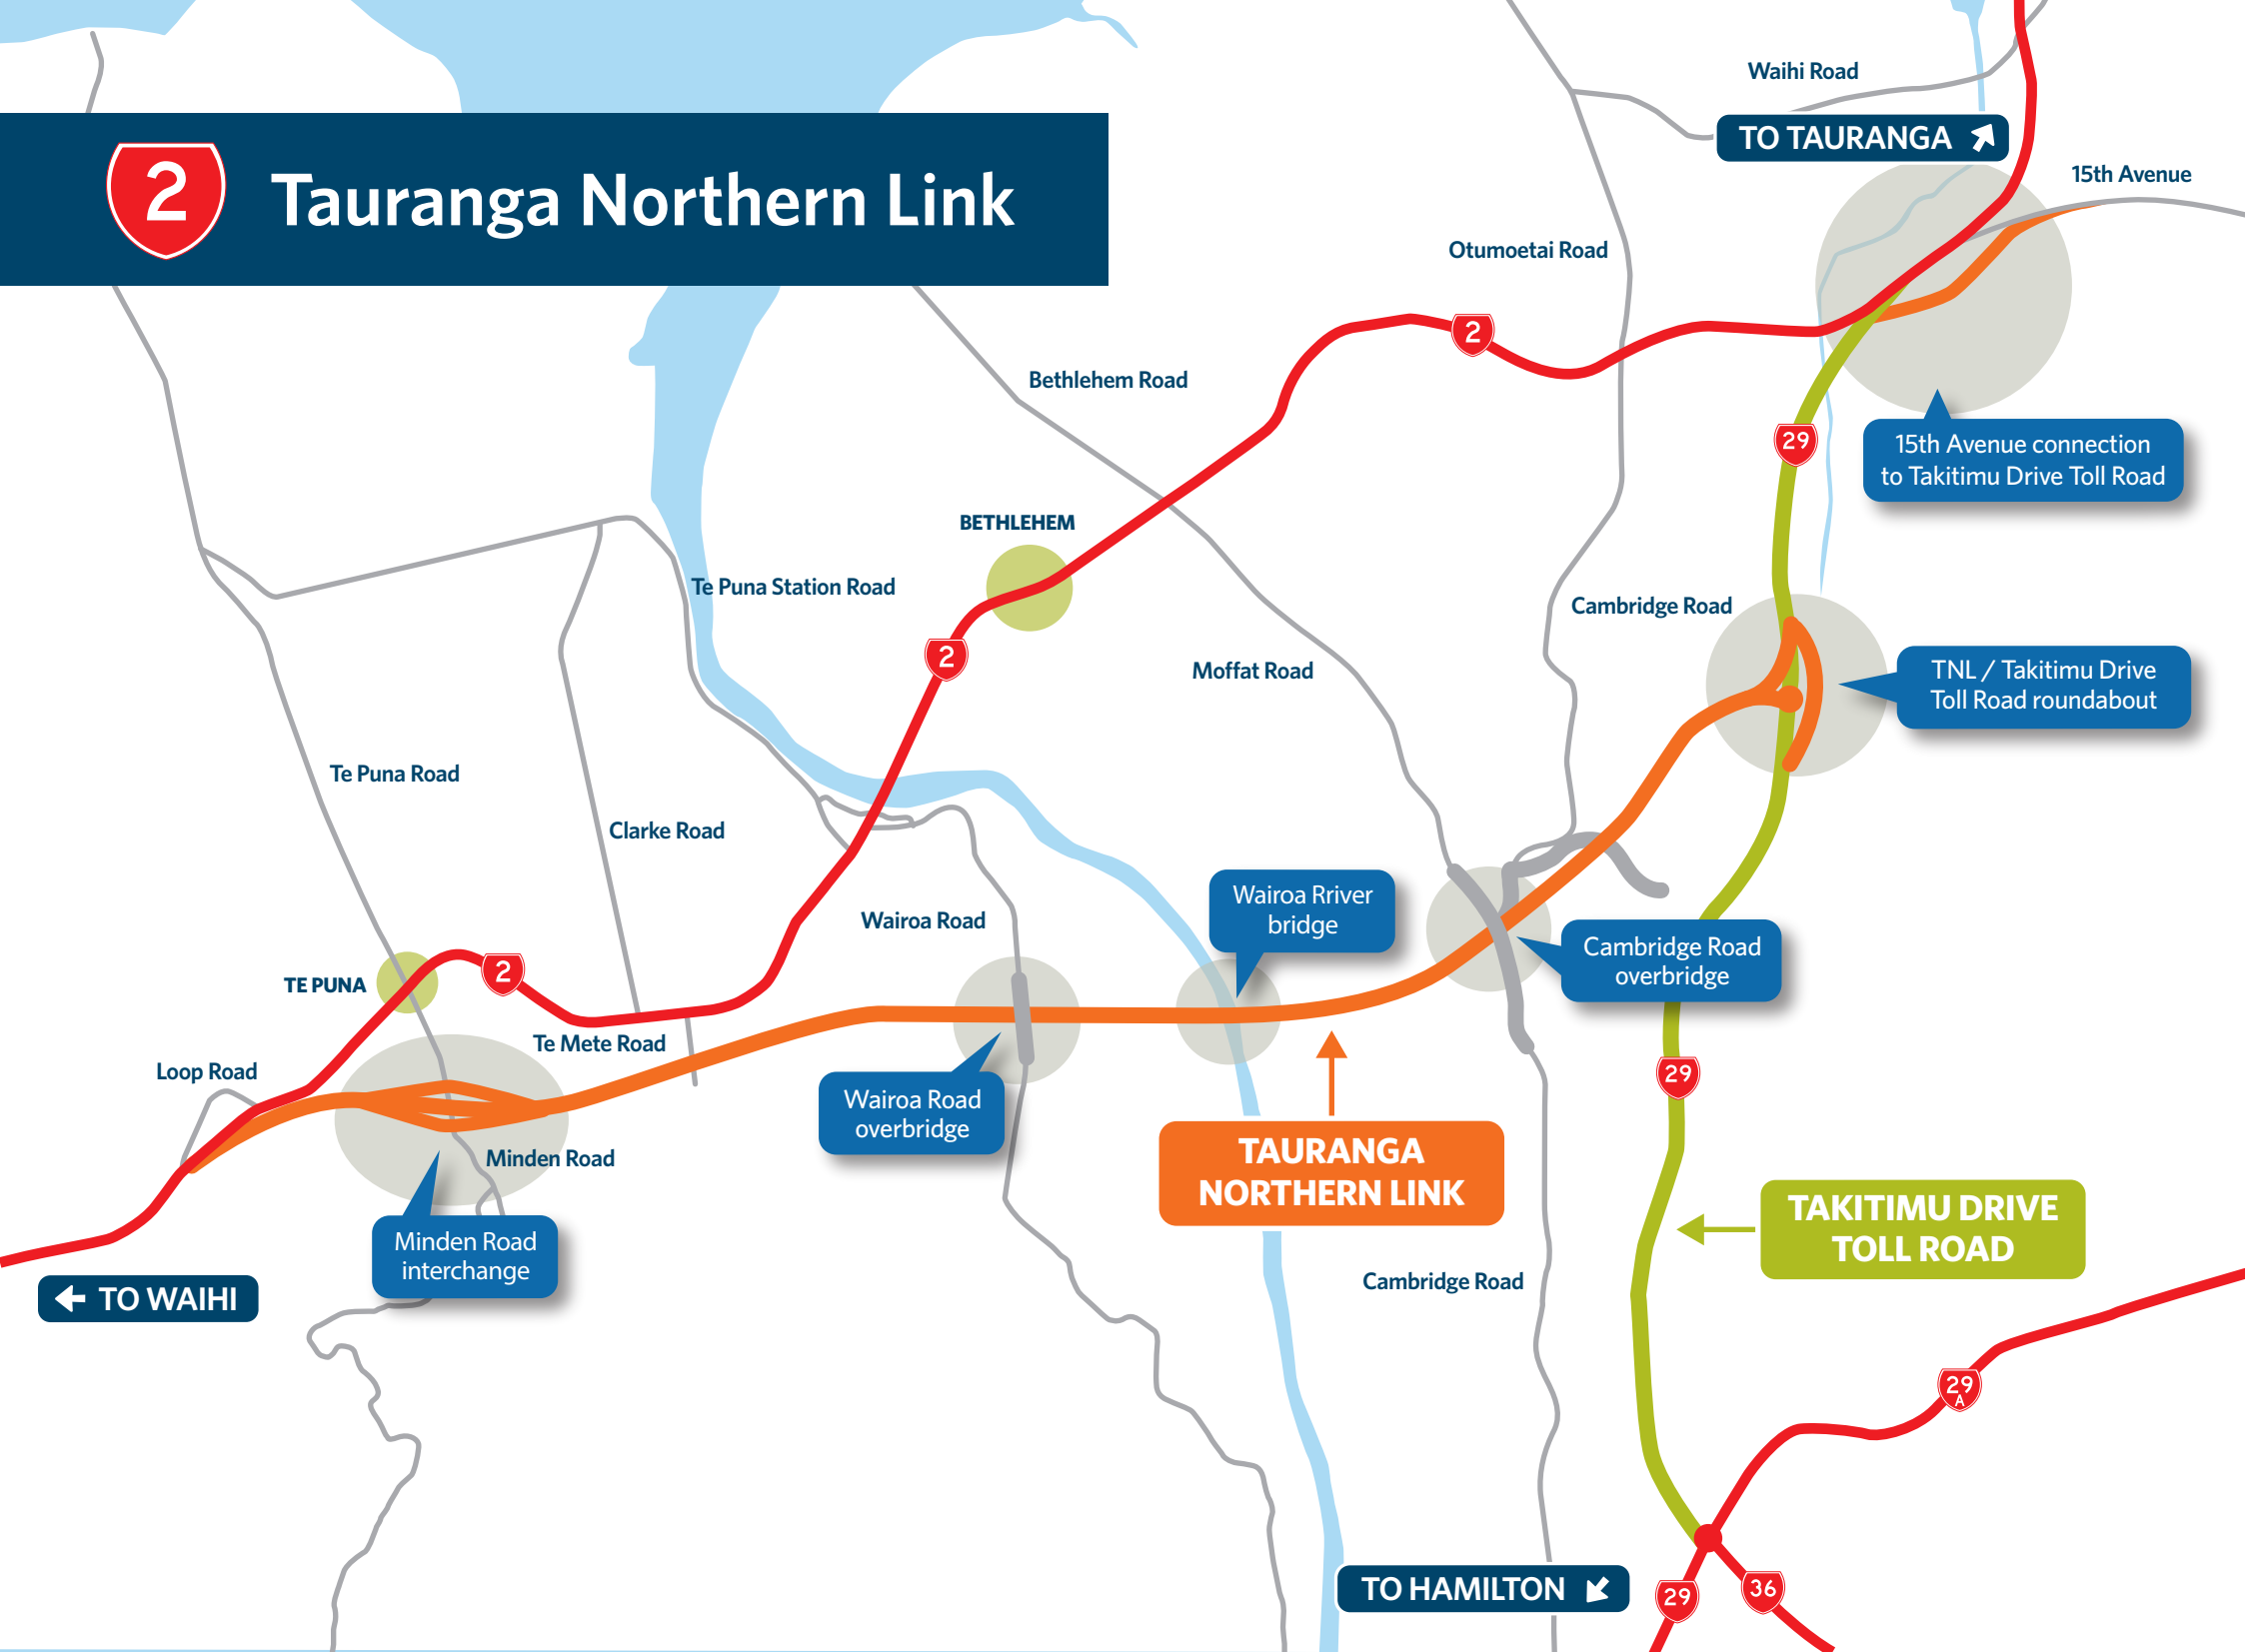

Tauranga Northern Link

TO TAURANGA ↗

15th Avenue connection to Takitimu Drive Toll Road

TNL / Takitimu Drive Toll Road roundabout

TAURANGA NORTHERN LINK

TAKITIMU DRIVE TOLL ROAD

← TO WAIHI

TO HAMILTON ↘