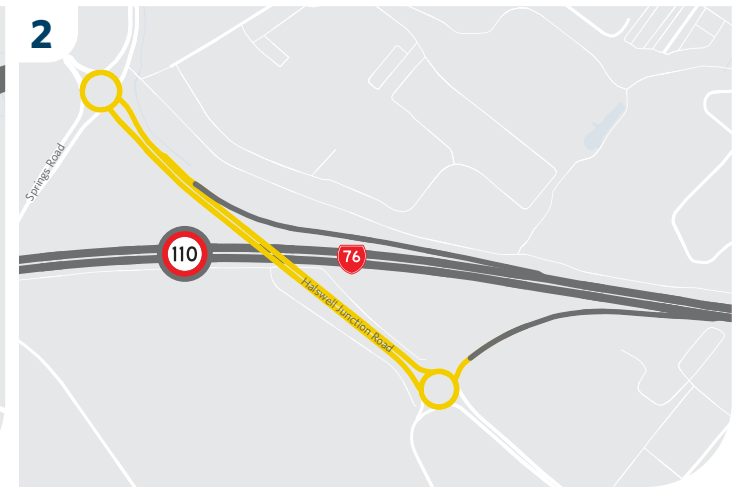

SH76/SH1 Christchurch Southern Motorway Speed limit review

Speed limits

- Proposed area to increase to 110km/h
- No change to existing speed limit