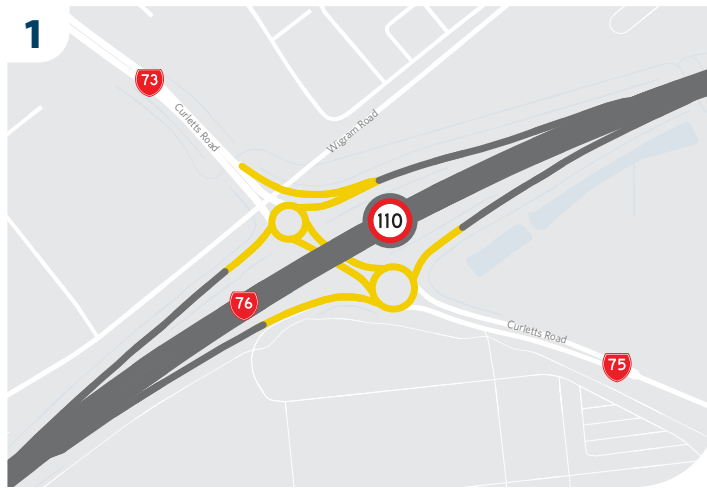

SH76/SH1 Christchurch Southern Motorway Speed limit review

Speed limits

- Proposed area to increase to 110km/h
- No change to existing speed limit