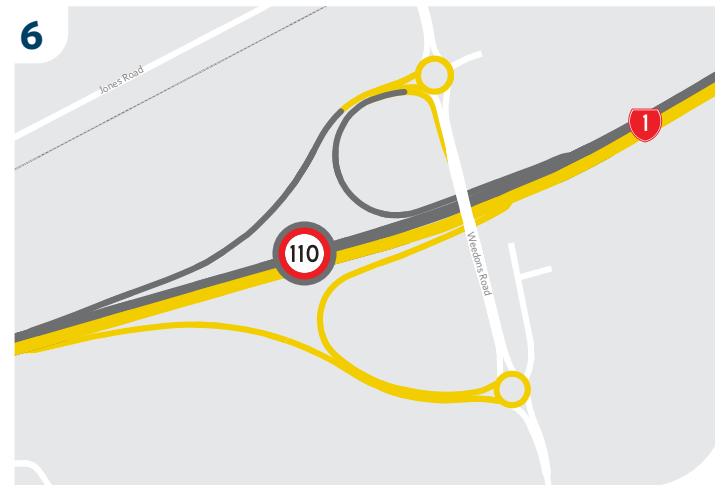

SH76/SH1 Christchurch Southern Motorway Speed limit review

Speed limits

- Proposed area to increase to 110km/h
- No change to existing speed limit