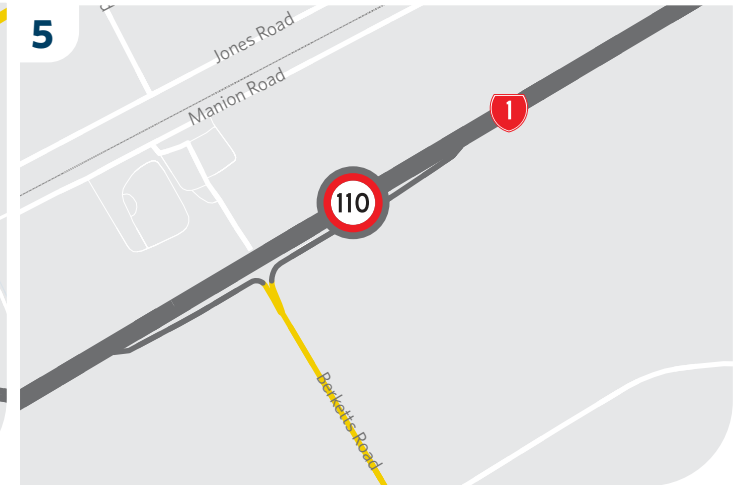

SH76/SH1 Christchurch Southern Motorway Speed limit review

Speed limits

- Proposed area to increase to 110km/h
- No change to existing speed limit