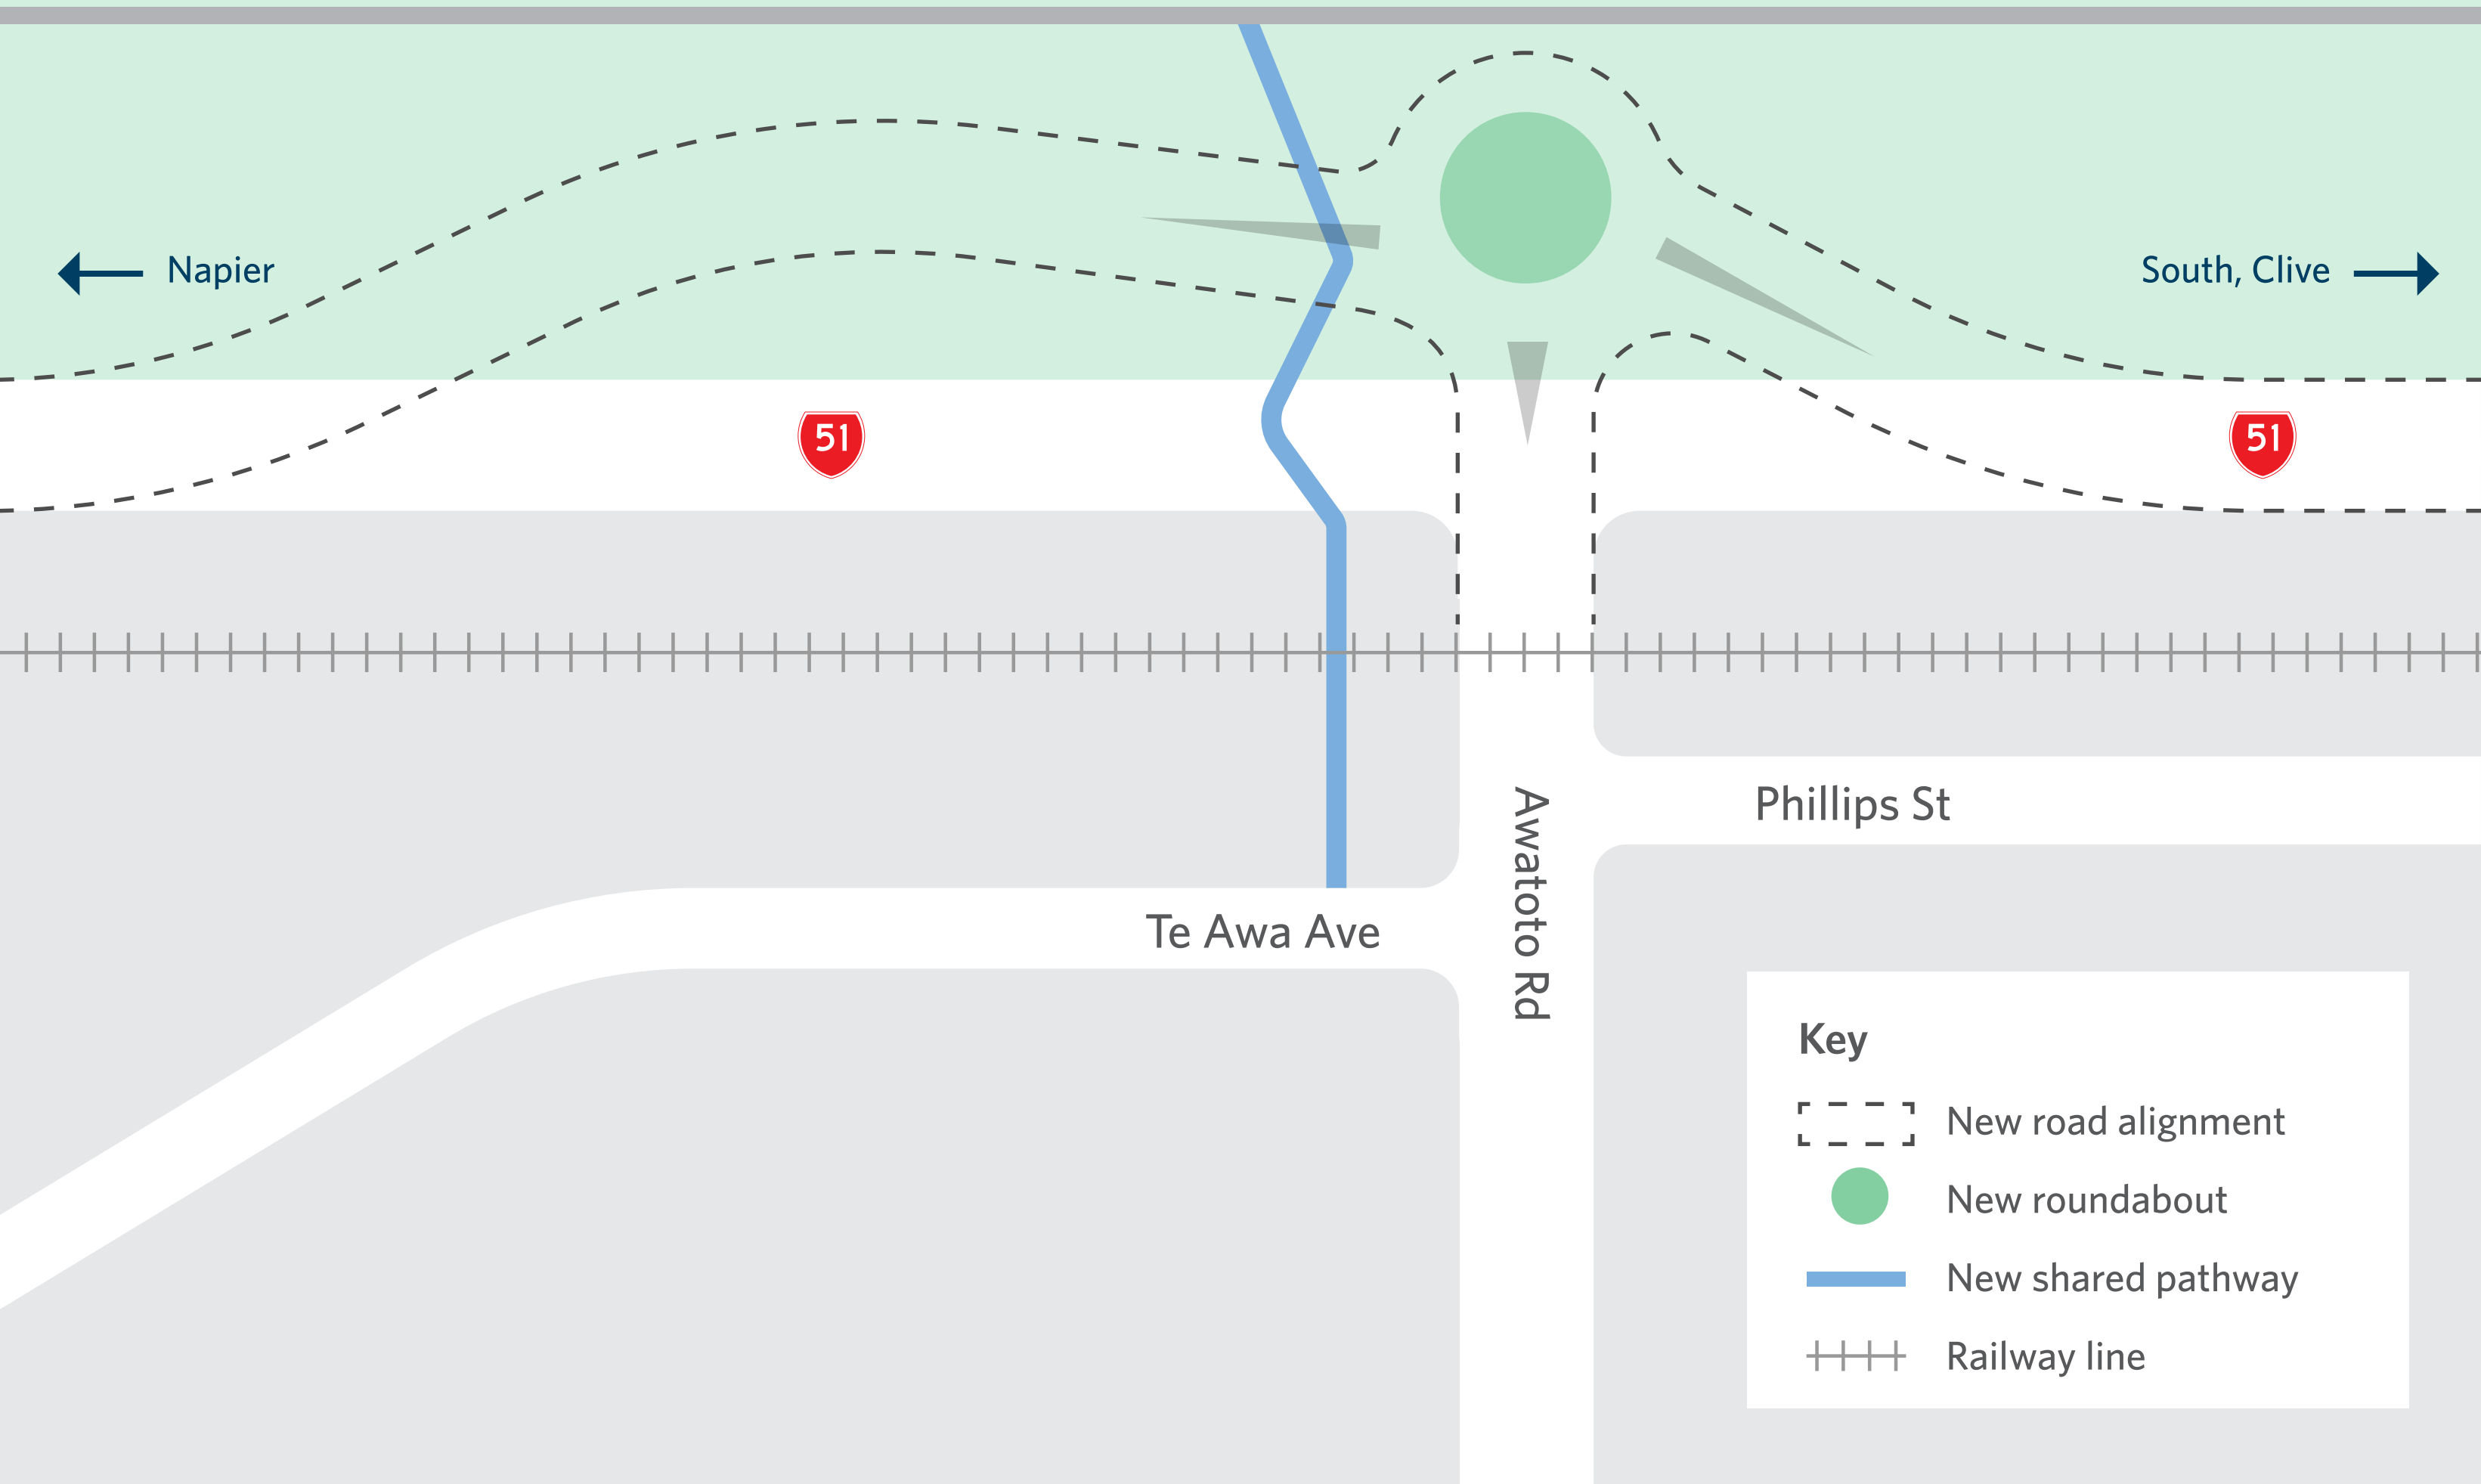

SH51 Napier roundabout construction

← Napier

South, Clive →

Te Awa Ave

Awatoto Rd

Phillips St

Key

- New road alignment
- New roundabout
- New shared pathway
- Railway line