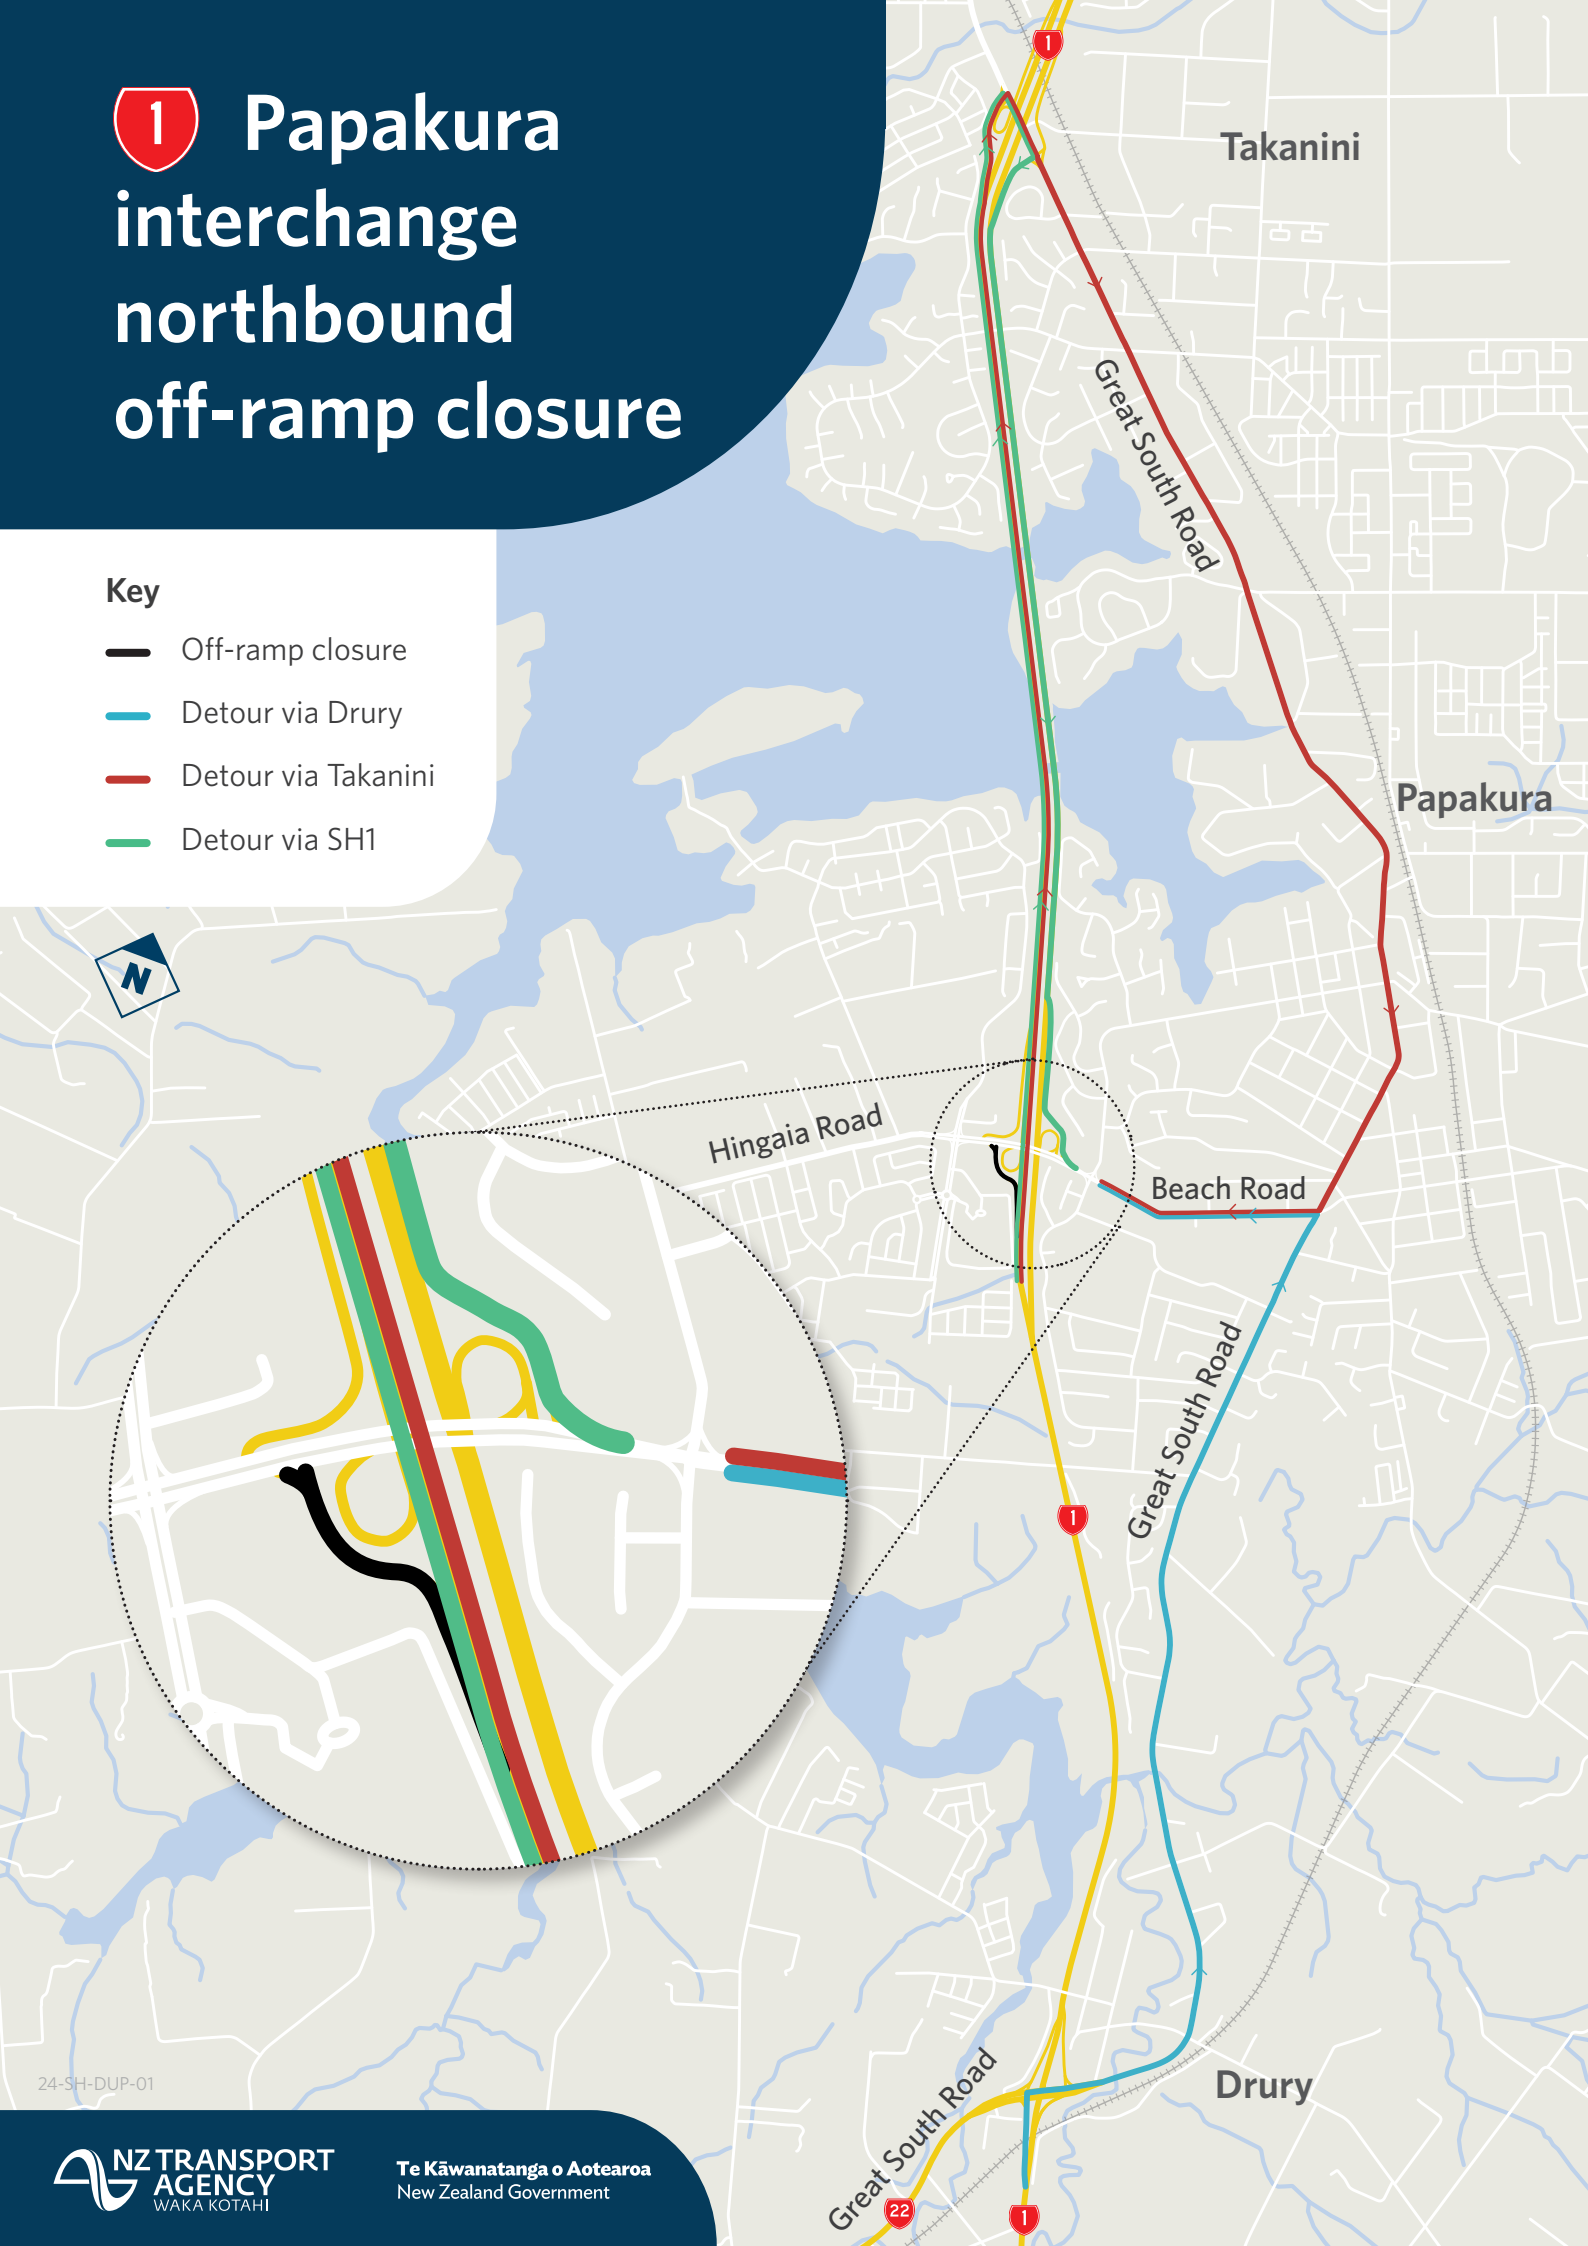

1 Papakura interchange northbound off-ramp closure

Key

- Off-ramp closure
- Detour via Drury
- Detour via Takanini
- Detour via SH1

24-SH-DUP-01