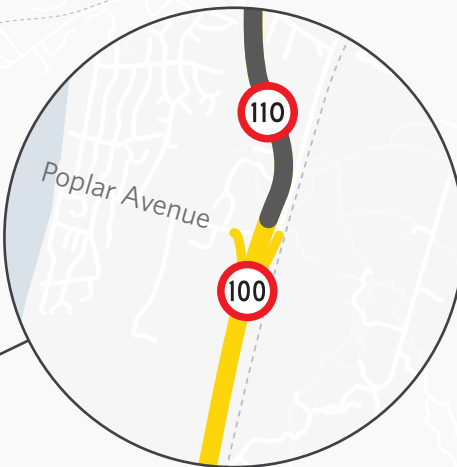

# Kāpiti Expressway speed review

— Proposed area to increase to 110km/h

This map is not to scale and for illustrative purposes only.