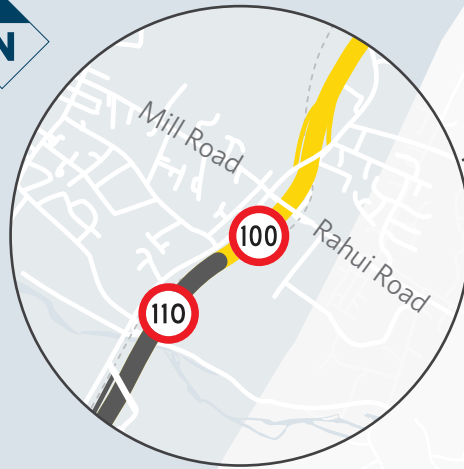

# Kāpiti Expressway speed review

— Proposed area to increase to 110km/h

This map is not to scale and for illustrative purposes only.