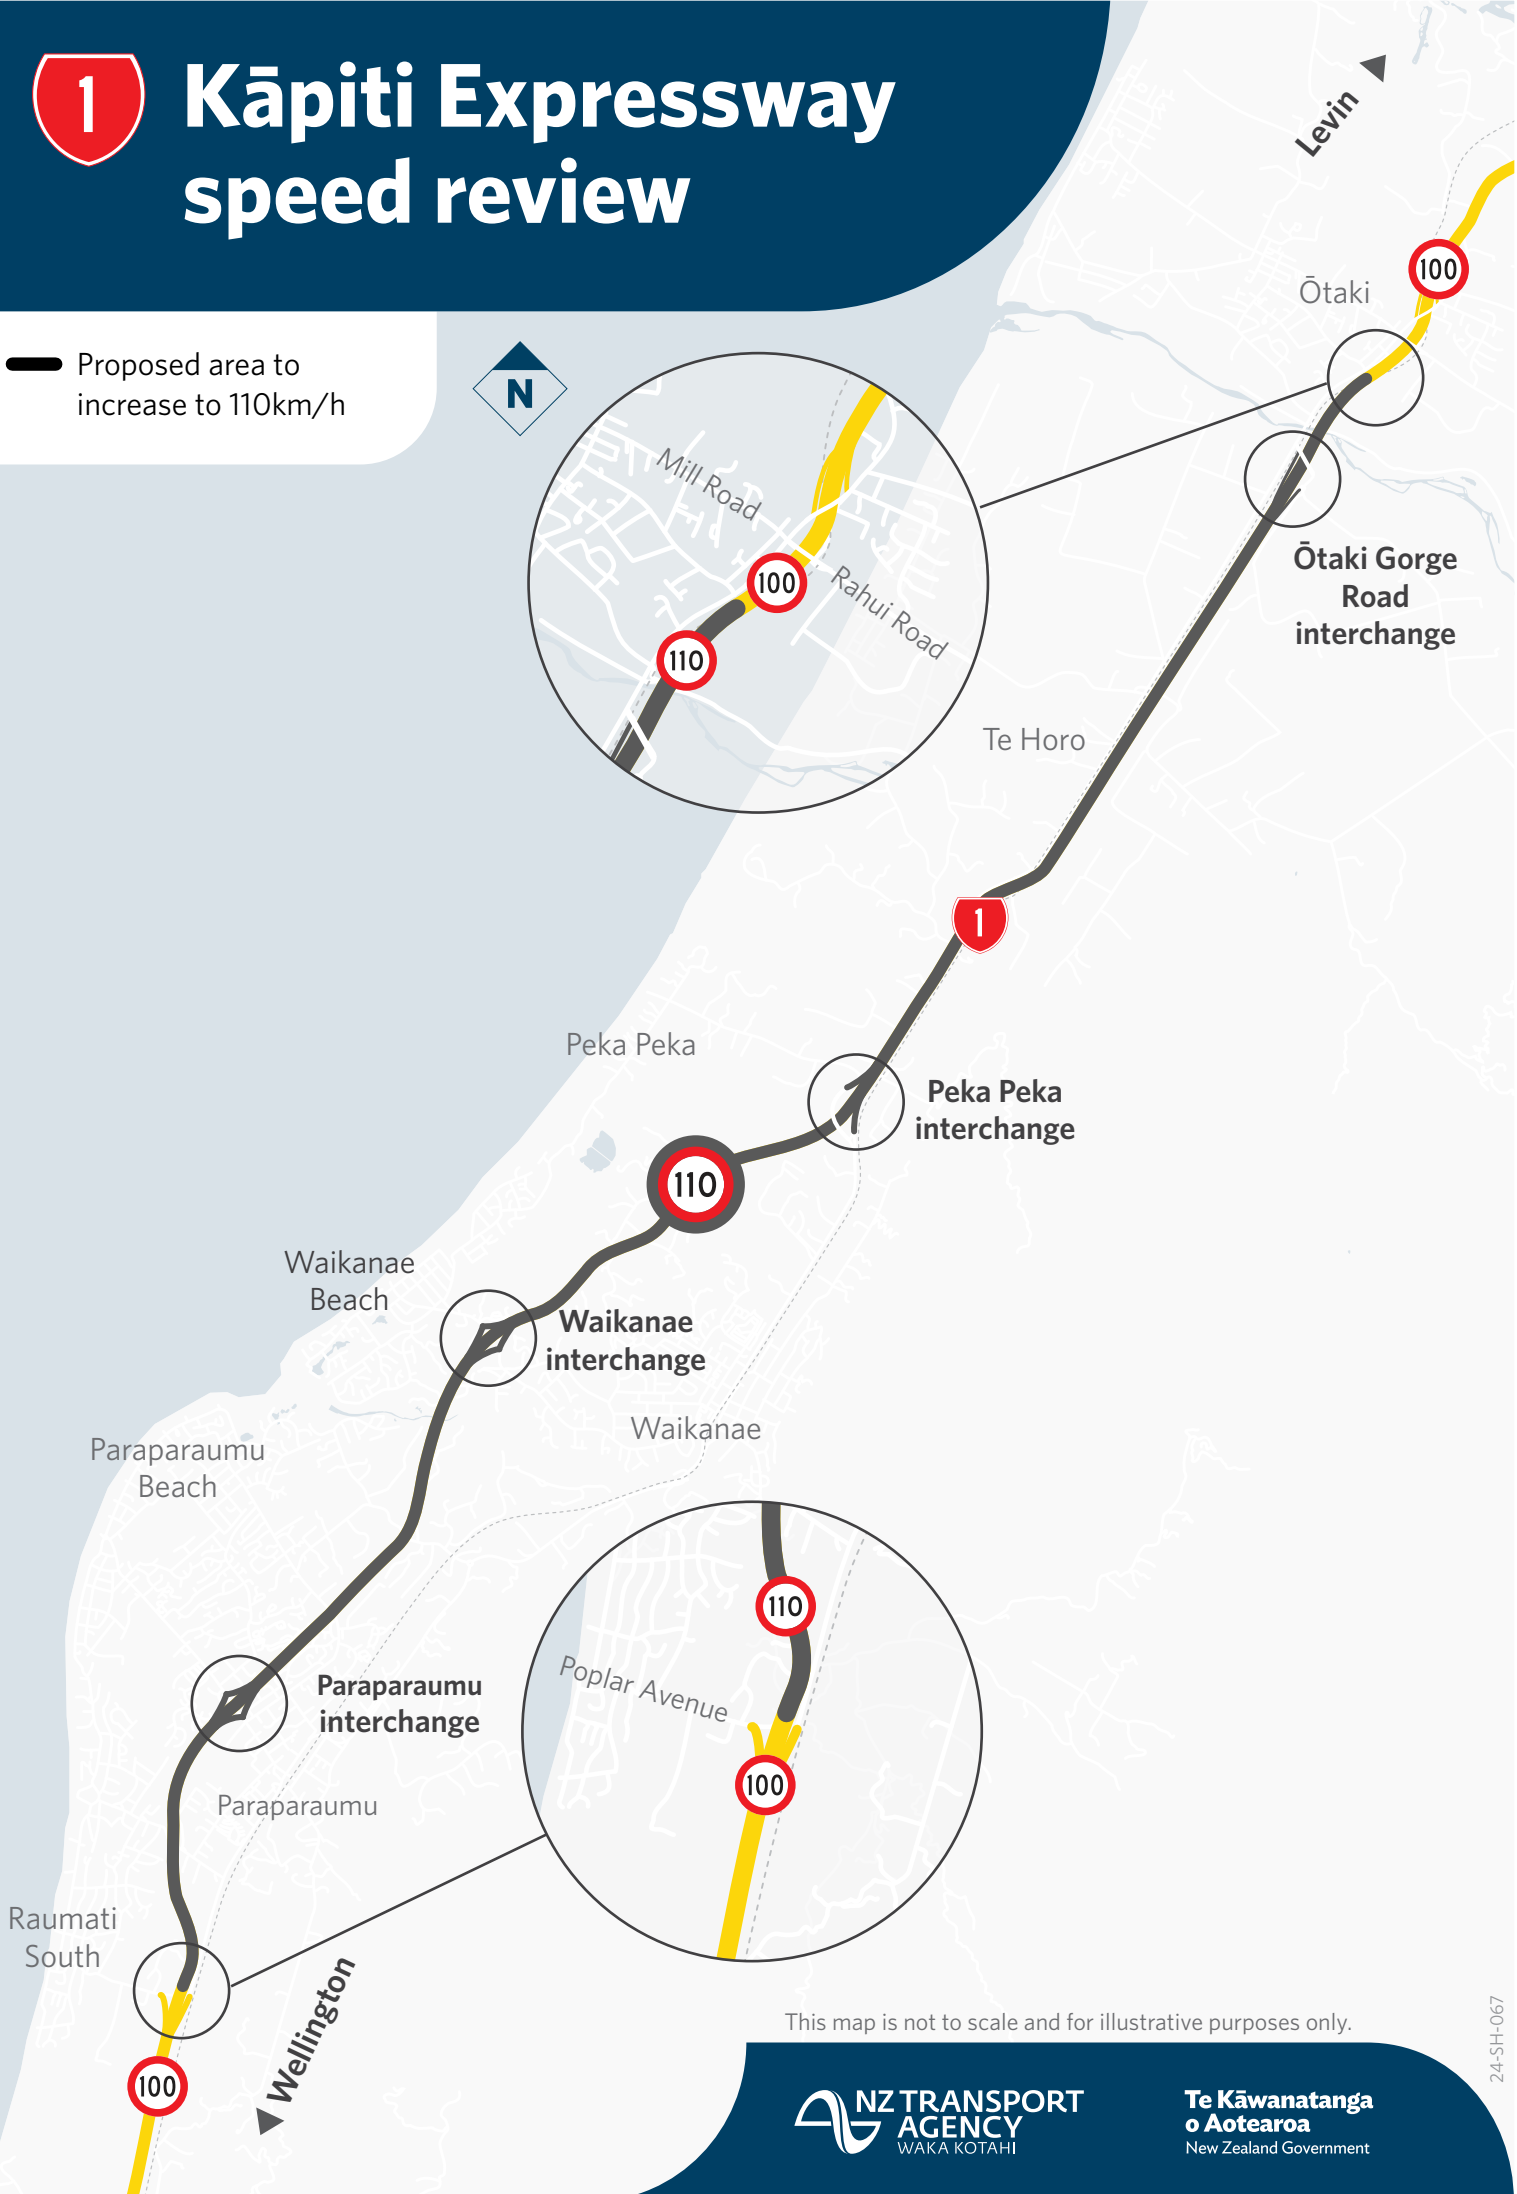

# Kāpiti Expressway speed review

— Proposed area to increase to 110km/h

This map is not to scale and for illustrative purposes only.