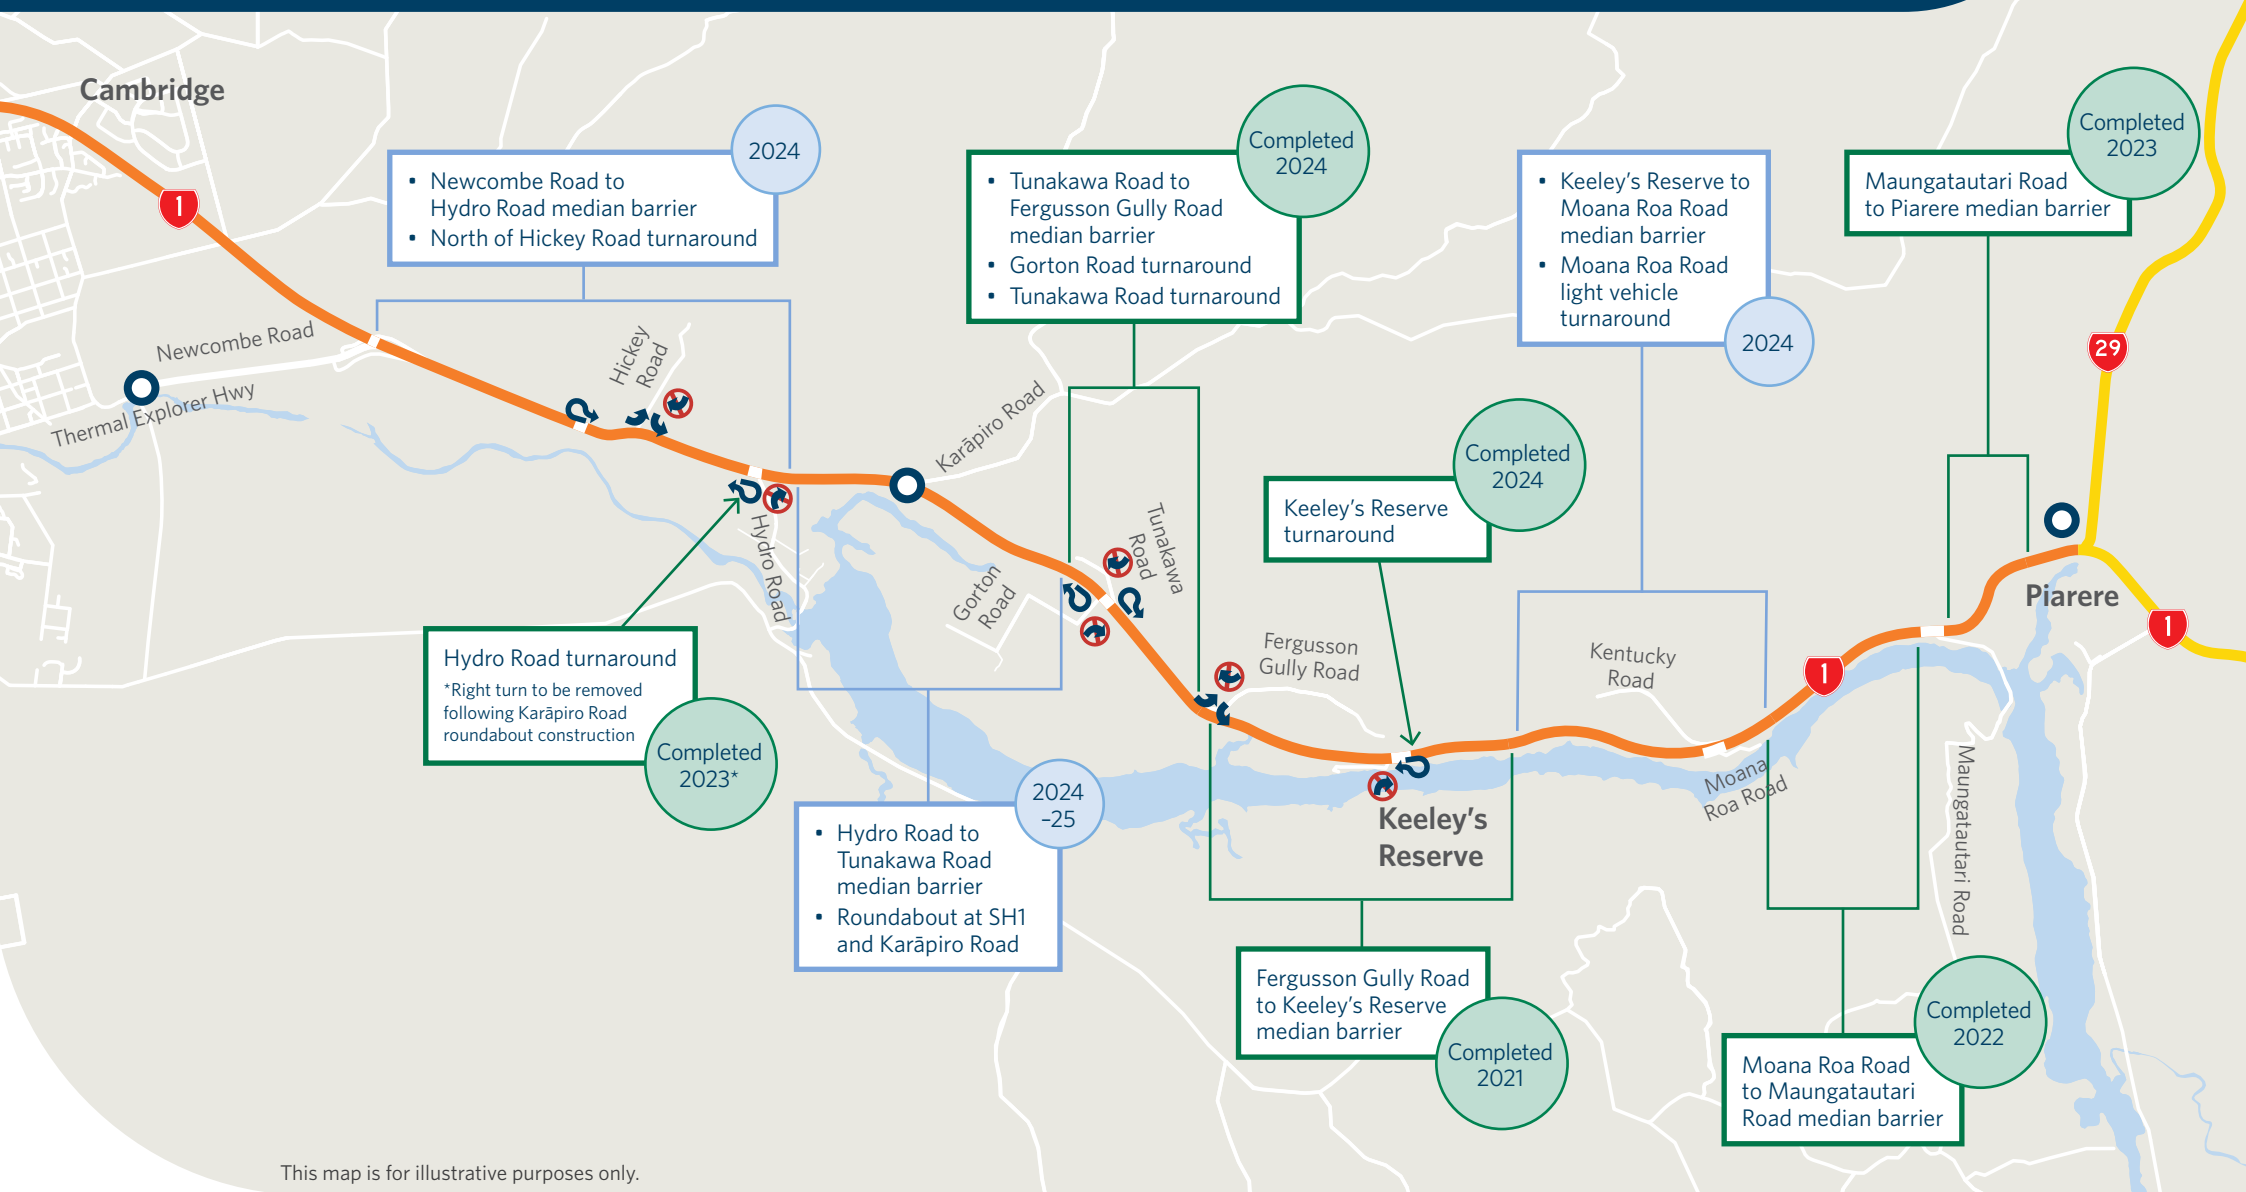

Cambridge to Piarere safety improvements progress

This map is for illustrative purposes only.

For more information, visit nzta.govt.nz/c2p or email c2p@nzta.govt.nz