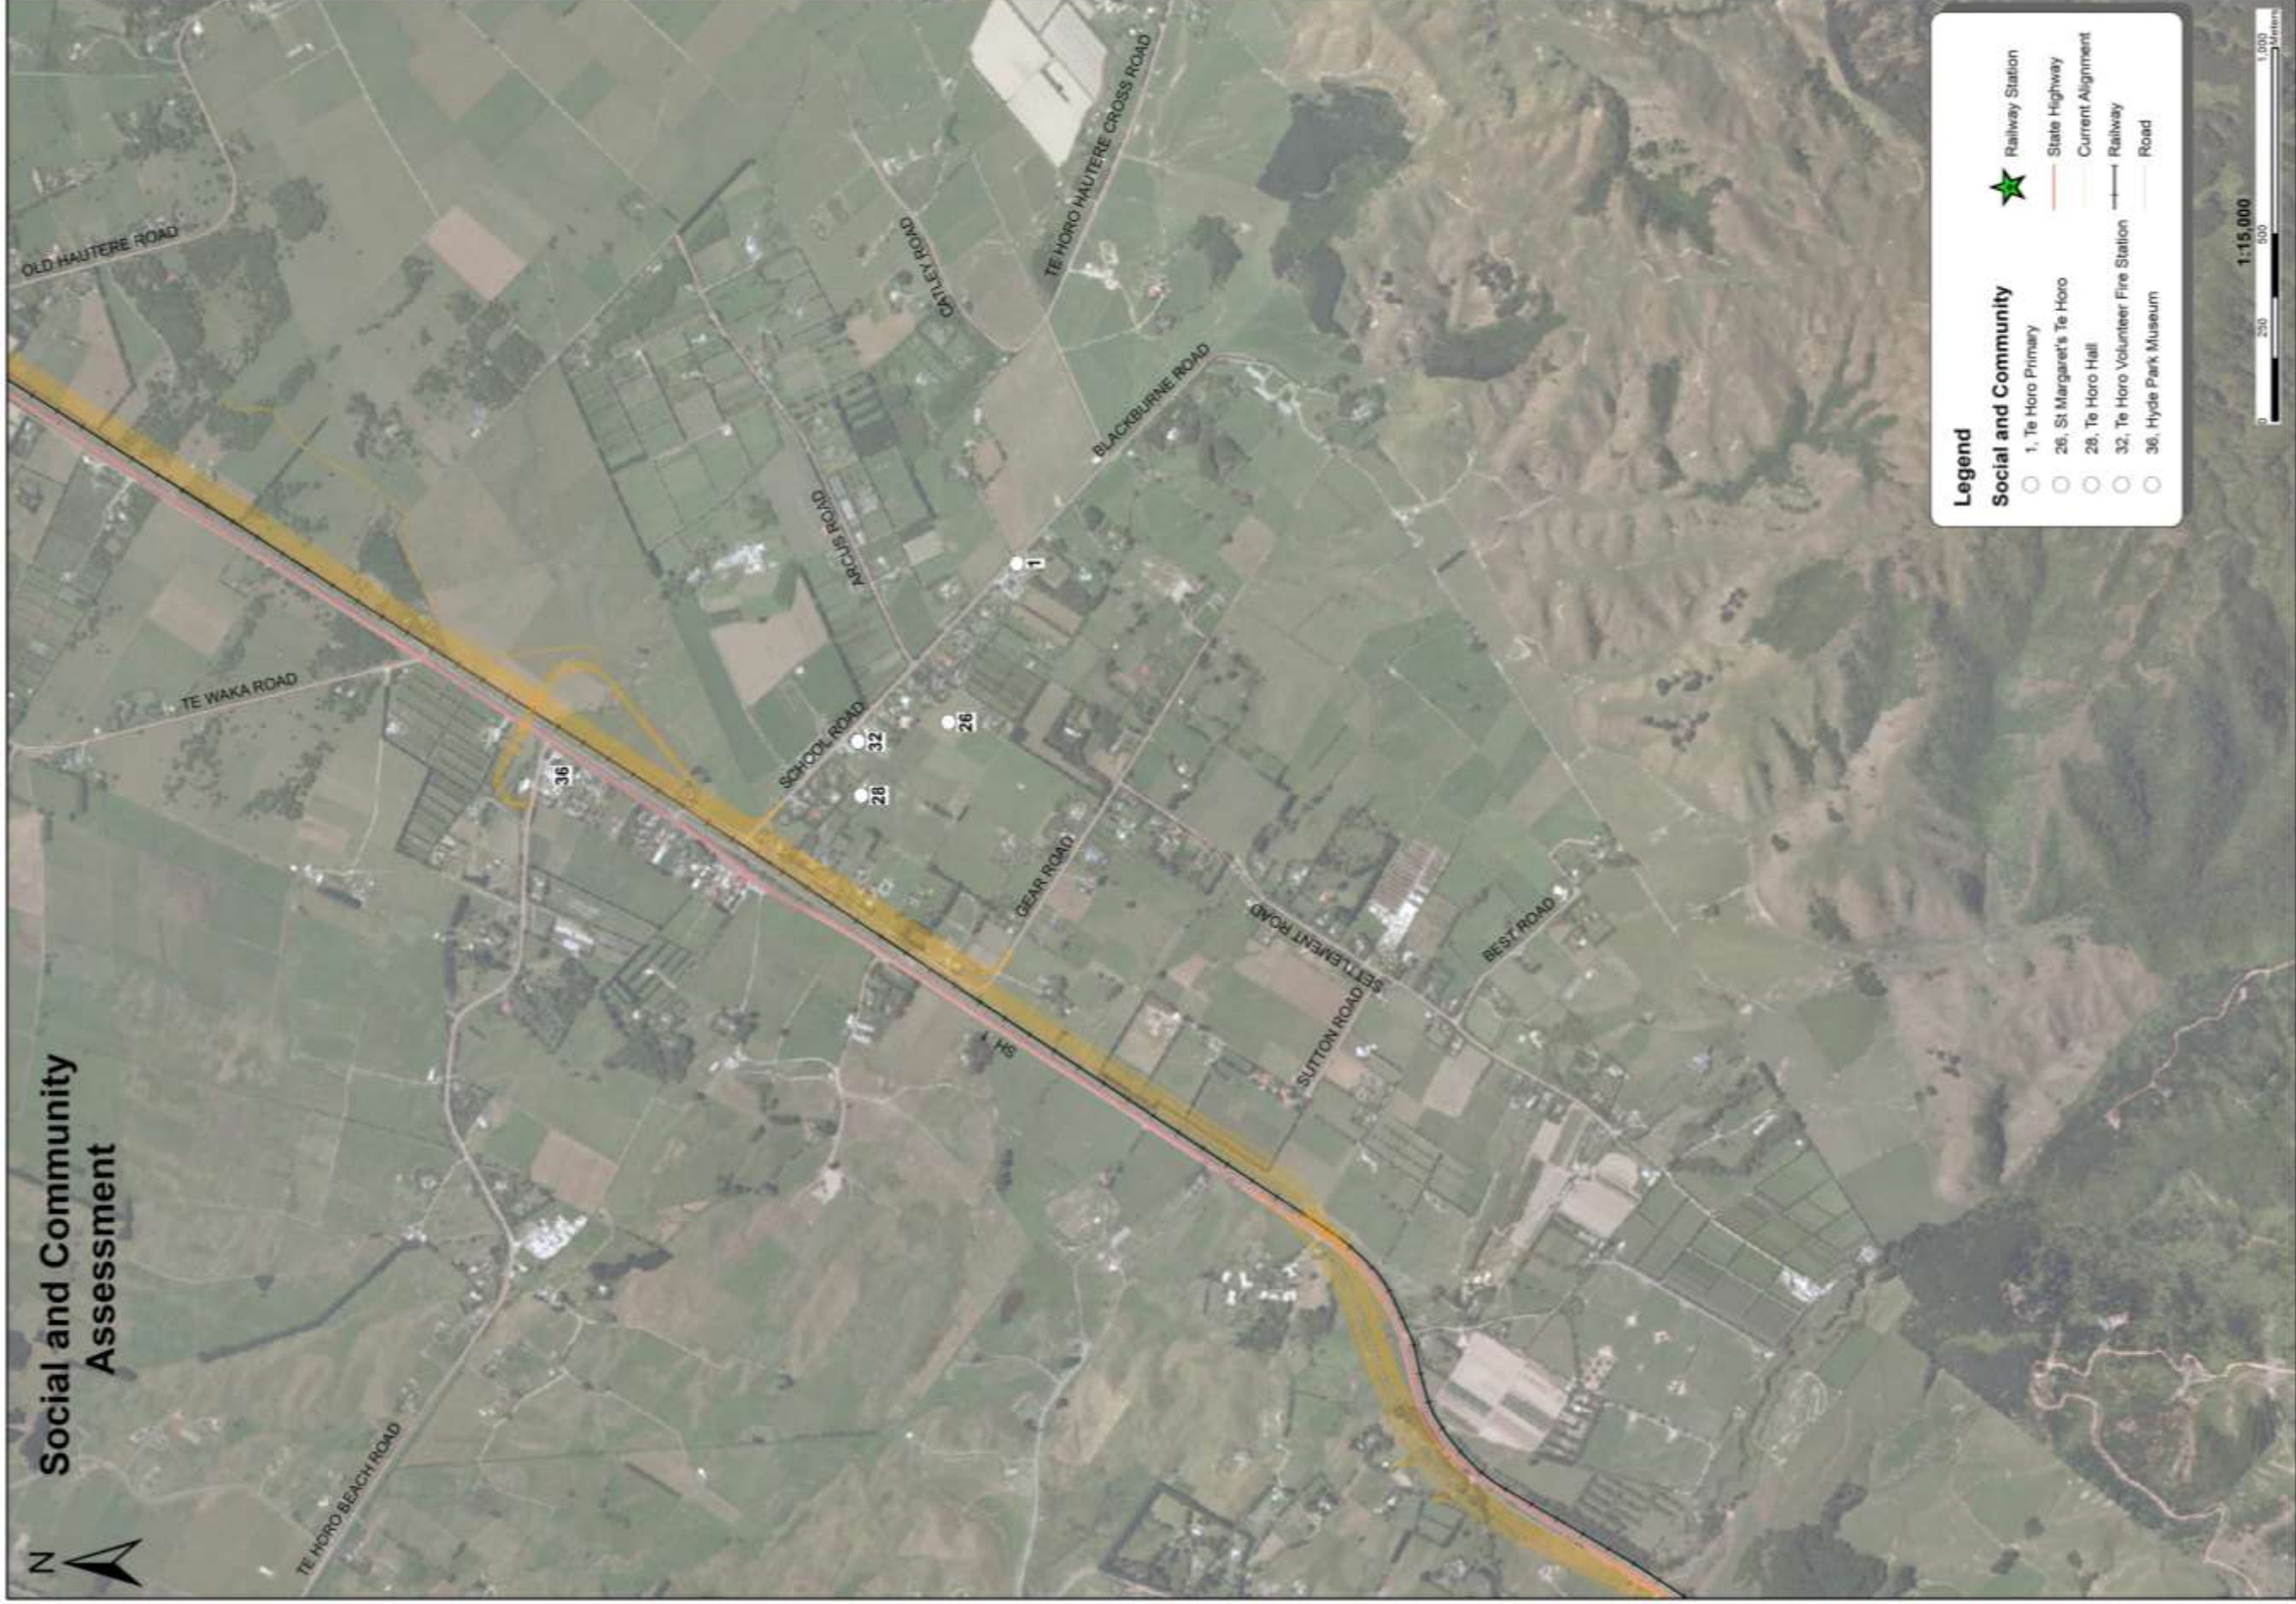

Social and Community Assessment

Legend

Social and Community

- 1, Te Horo Primary
- 26, St Margaret's Te Horo
- 26, Te Horo Hall
- 32, Te Horo Volunteer Fire Station
- 36, Hyde Park Museum

Railway Station

State Highway

Current Alignment

Railway

Road

1:15,000