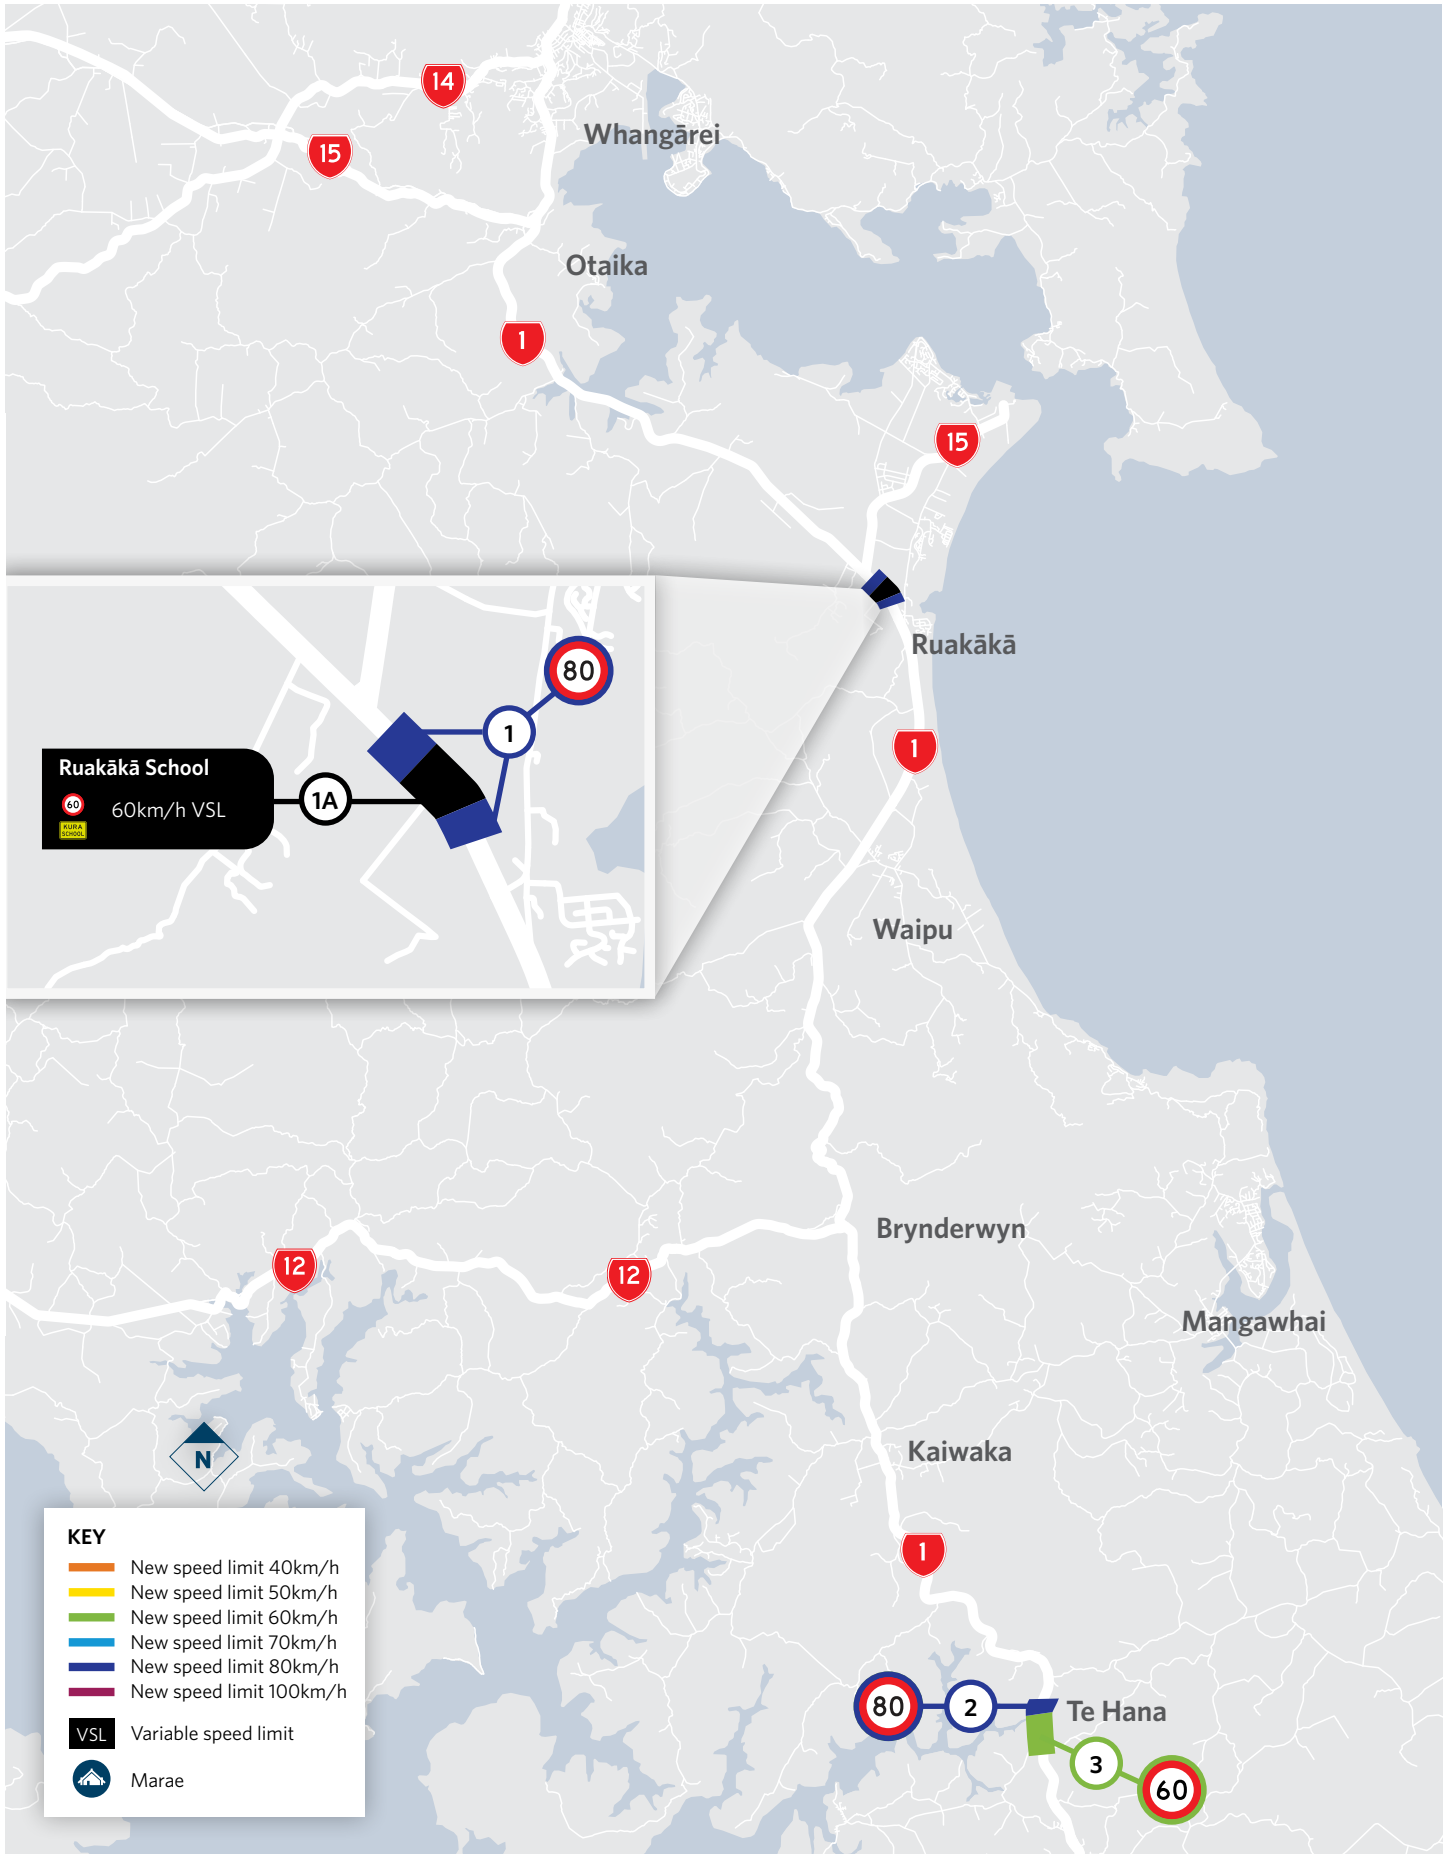

SH1 Whangārei to Te Hana

Effective date of new speed limits to be confirmed

KEY

- New speed limit 40km/h
- New speed limit 50km/h
- New speed limit 60km/h
- New speed limit 70km/h
- New speed limit 80km/h
- New speed limit 100km/h
- VSL Variable speed limit
- Marae

Confirmed speed limit changes for SH1 Whangārei to Te Hana

Effective date of new speed limits to be confirmed

Location	Length of road with new speed limit	Current speed limit	Approved speed limit
1 From 400m northwest of Sandford Road to 400m southeast of Sandford Road	0.80km	100km/h	80km/h
1A Ruakākā School - from 200m north of Sandford Road to 205m south of Sandford Road	0.41km	100km/h	80km/h (60km/h VSL)
2 From 1.050km south of Mangawhai Road to 500m north of Whakapirau Road	0.70km	100km/h 70km/h	80km/h
3 From 500m north of Whakapirau Road to 95m south of Silver Hill Road	0.87km	70km/h	60km/h

KEY

-  Permanent speed limit changes
-  School variable speed limit changes