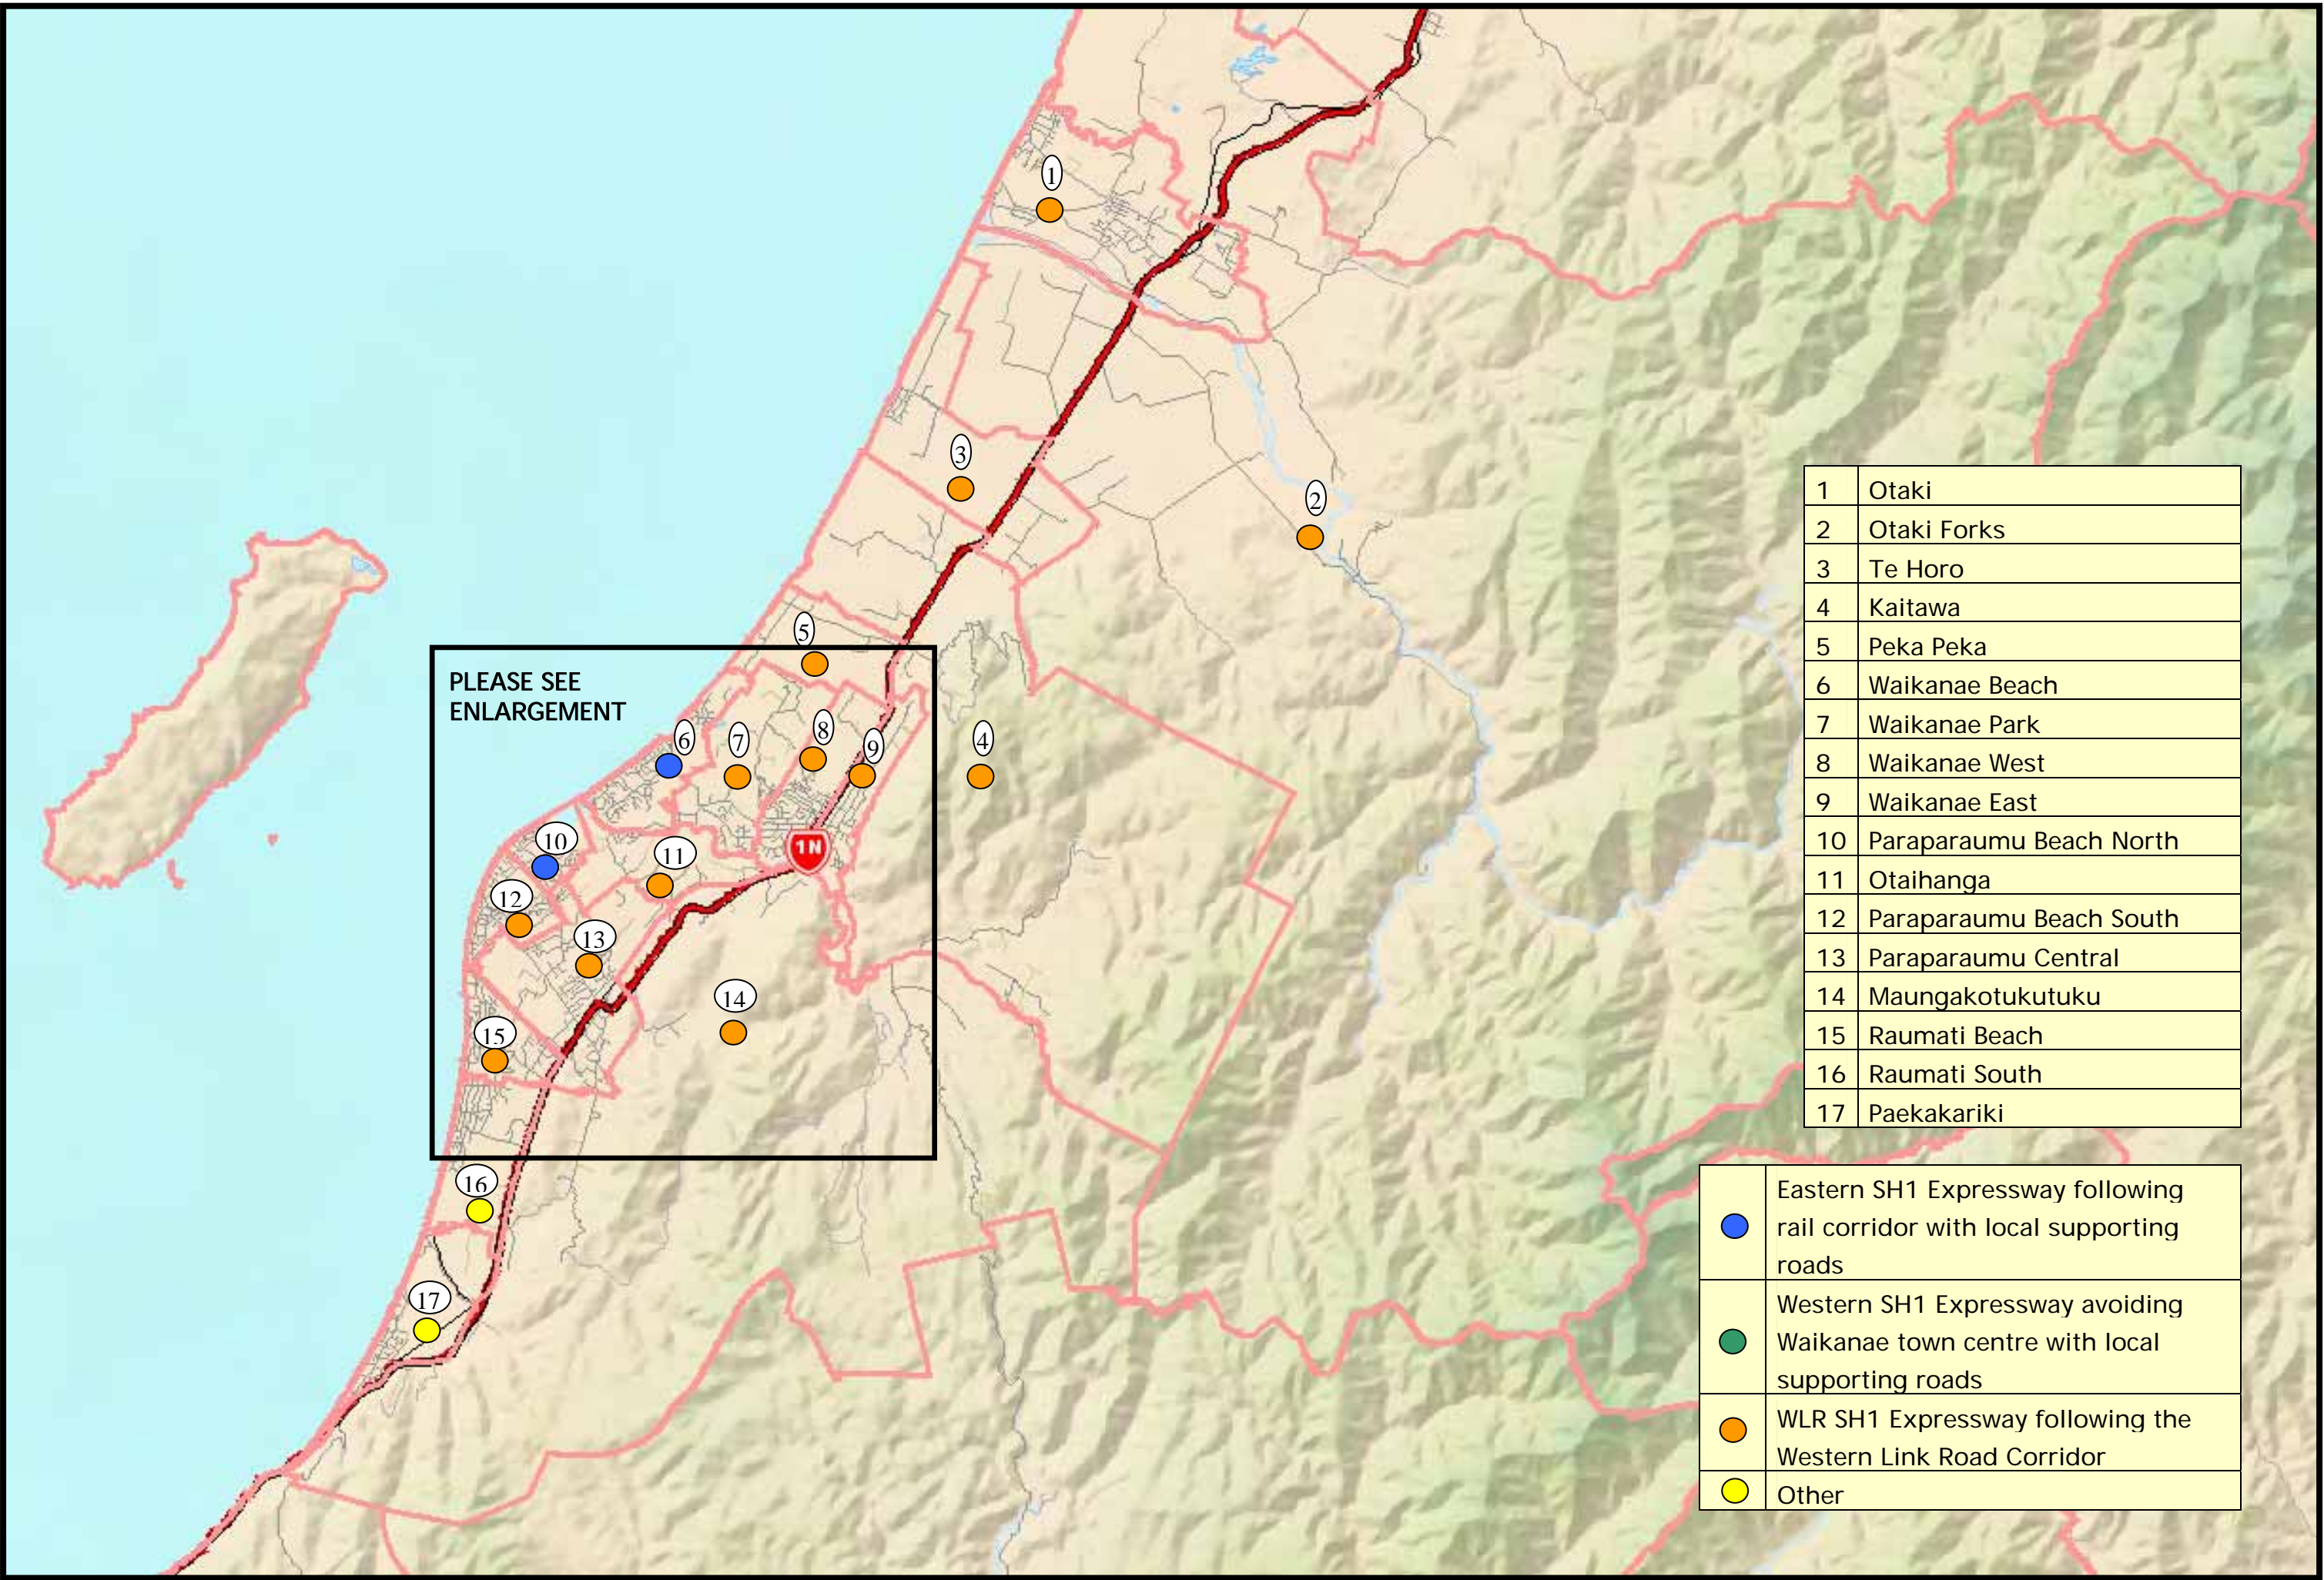

PLEASE SEE ENLARGEMENT

1	Otaki
2	Otaki Forks
3	Te Horo
4	Kaitawa
5	Peka Peka
6	Waikanae Beach
7	Waikanae Park
8	Waikanae West
9	Waikanae East
10	Paraparaumu Beach North
11	Otaihanga
12	Paraparaumu Beach South
13	Paraparaumu Central
14	Maungakotukutuku
15	Raumati Beach
16	Raumati South
17	Paekakariki

	Eastern SH1 Expressway following rail corridor with local supporting roads
	Western SH1 Expressway avoiding Waikanae town centre with local supporting roads
	WLR SH1 Expressway following the Western Link Road Corridor
	Other

4	Kaitawa
5	Peka Peka
6	Waikanae Beach
7	Waikanae Park
8	Waikanae West
9	Waikanae East
10	Paraparaumu Beach North
11	Otaihanga
12	Paraparaumu Beach South
13	Paraparaumu Central
14	Maungakotukutuku
15	Raumati Beach
16	Raumati South