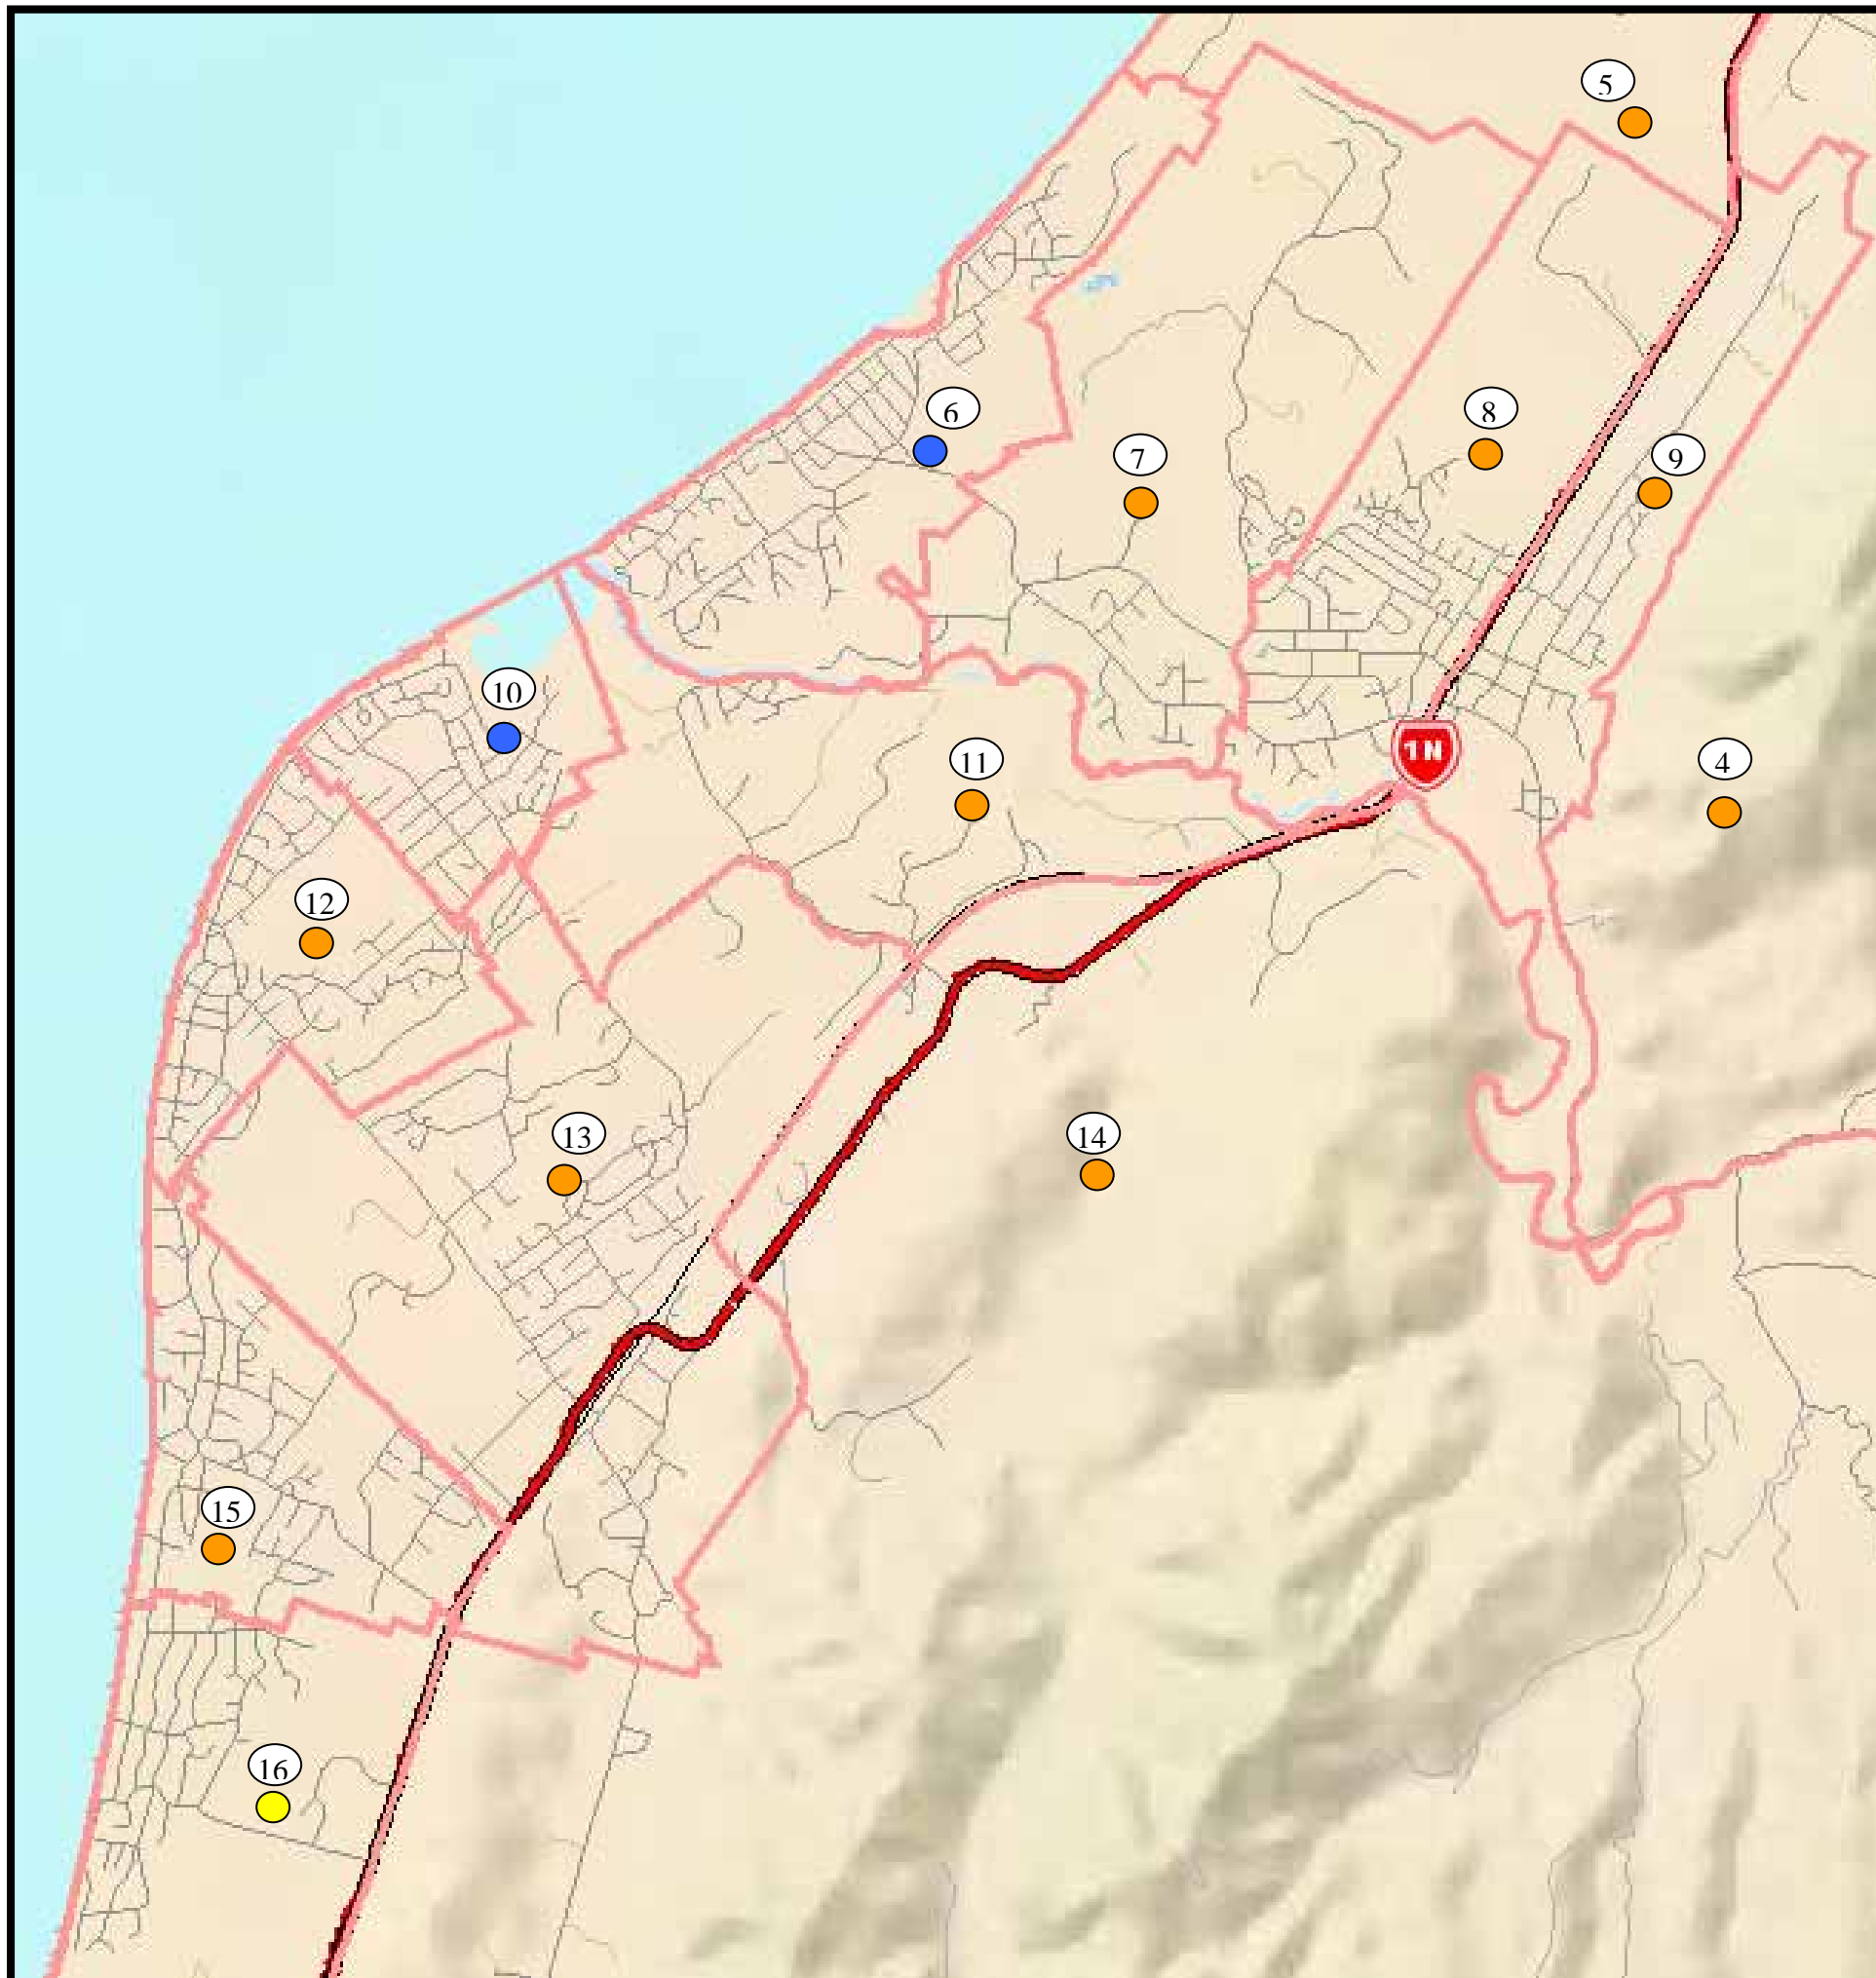

PLEASE SEE ENLARGEMENT

1	Otaki
2	Otaki Forks
3	Te Horo
4	Kaitawa
5	Peka Peka
6	Waikanae Beach
7	Waikanae Park
8	Waikanae West
9	Waikanae East
10	Paraparaumu Beach North
11	Otaihanga
12	Paraparaumu Beach South
13	Paraparaumu Central
14	Maungakotukutuku
15	Raumati Beach
16	Raumati South
17	Paekakariki

	Eastern SH1 Expressway following rail corridor with local supporting roads
	Western SH1 Expressway avoiding Waikanae town centre with local supporting roads
	WLR SH1 Expressway following the Western Link Road Corridor
	Other

4	Kaitawa
5	Peka Peka
6	Waikanae Beach
7	Waikanae Park
8	Waikanae West
9	Waikanae East
10	Paraparaumu Beach North
11	Otaihanga
12	Paraparaumu Beach South
13	Paraparaumu Central
14	Maungakotukutuku
15	Raumati Beach
16	Raumati South