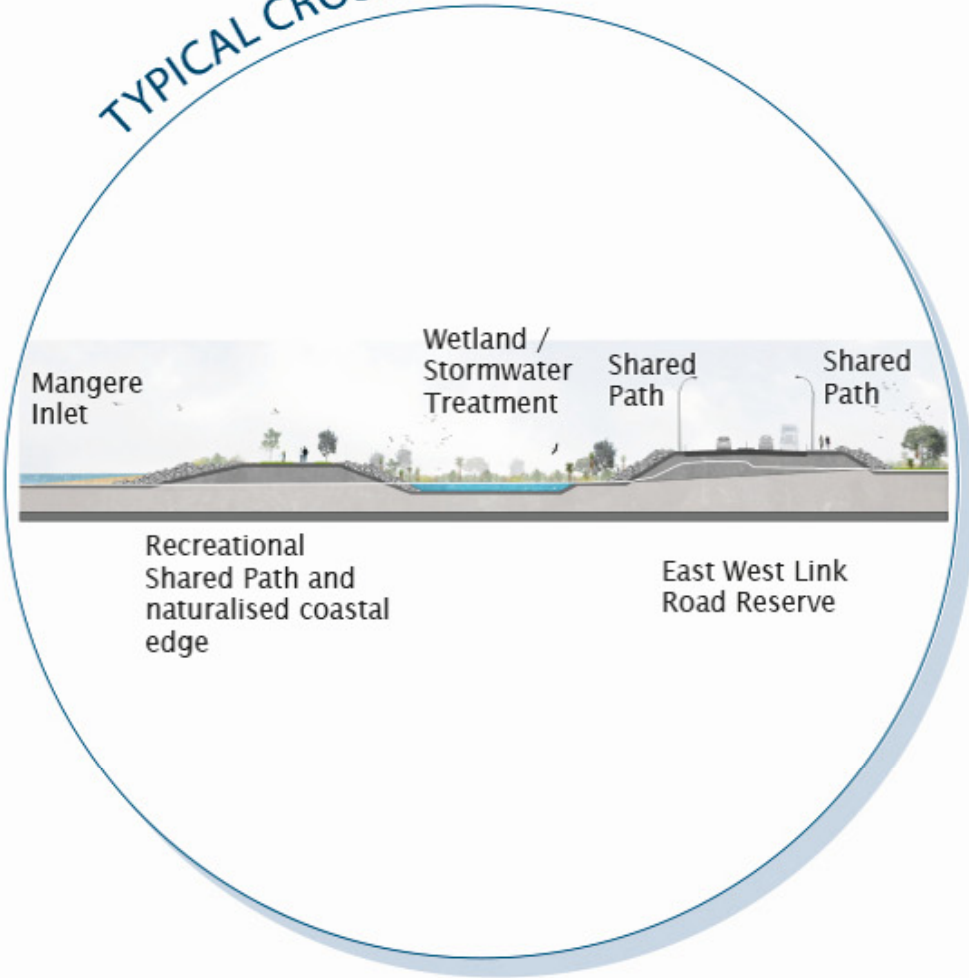

EAST WEST LINK

Opportunities for the Māngere Inlet Foreshore

TYPICAL CROSS SECTION

NATURAL COASTLINE CONCEPT

VIEW TO OLD MĀNGERE BRIDGE

CONCEPT ONLY