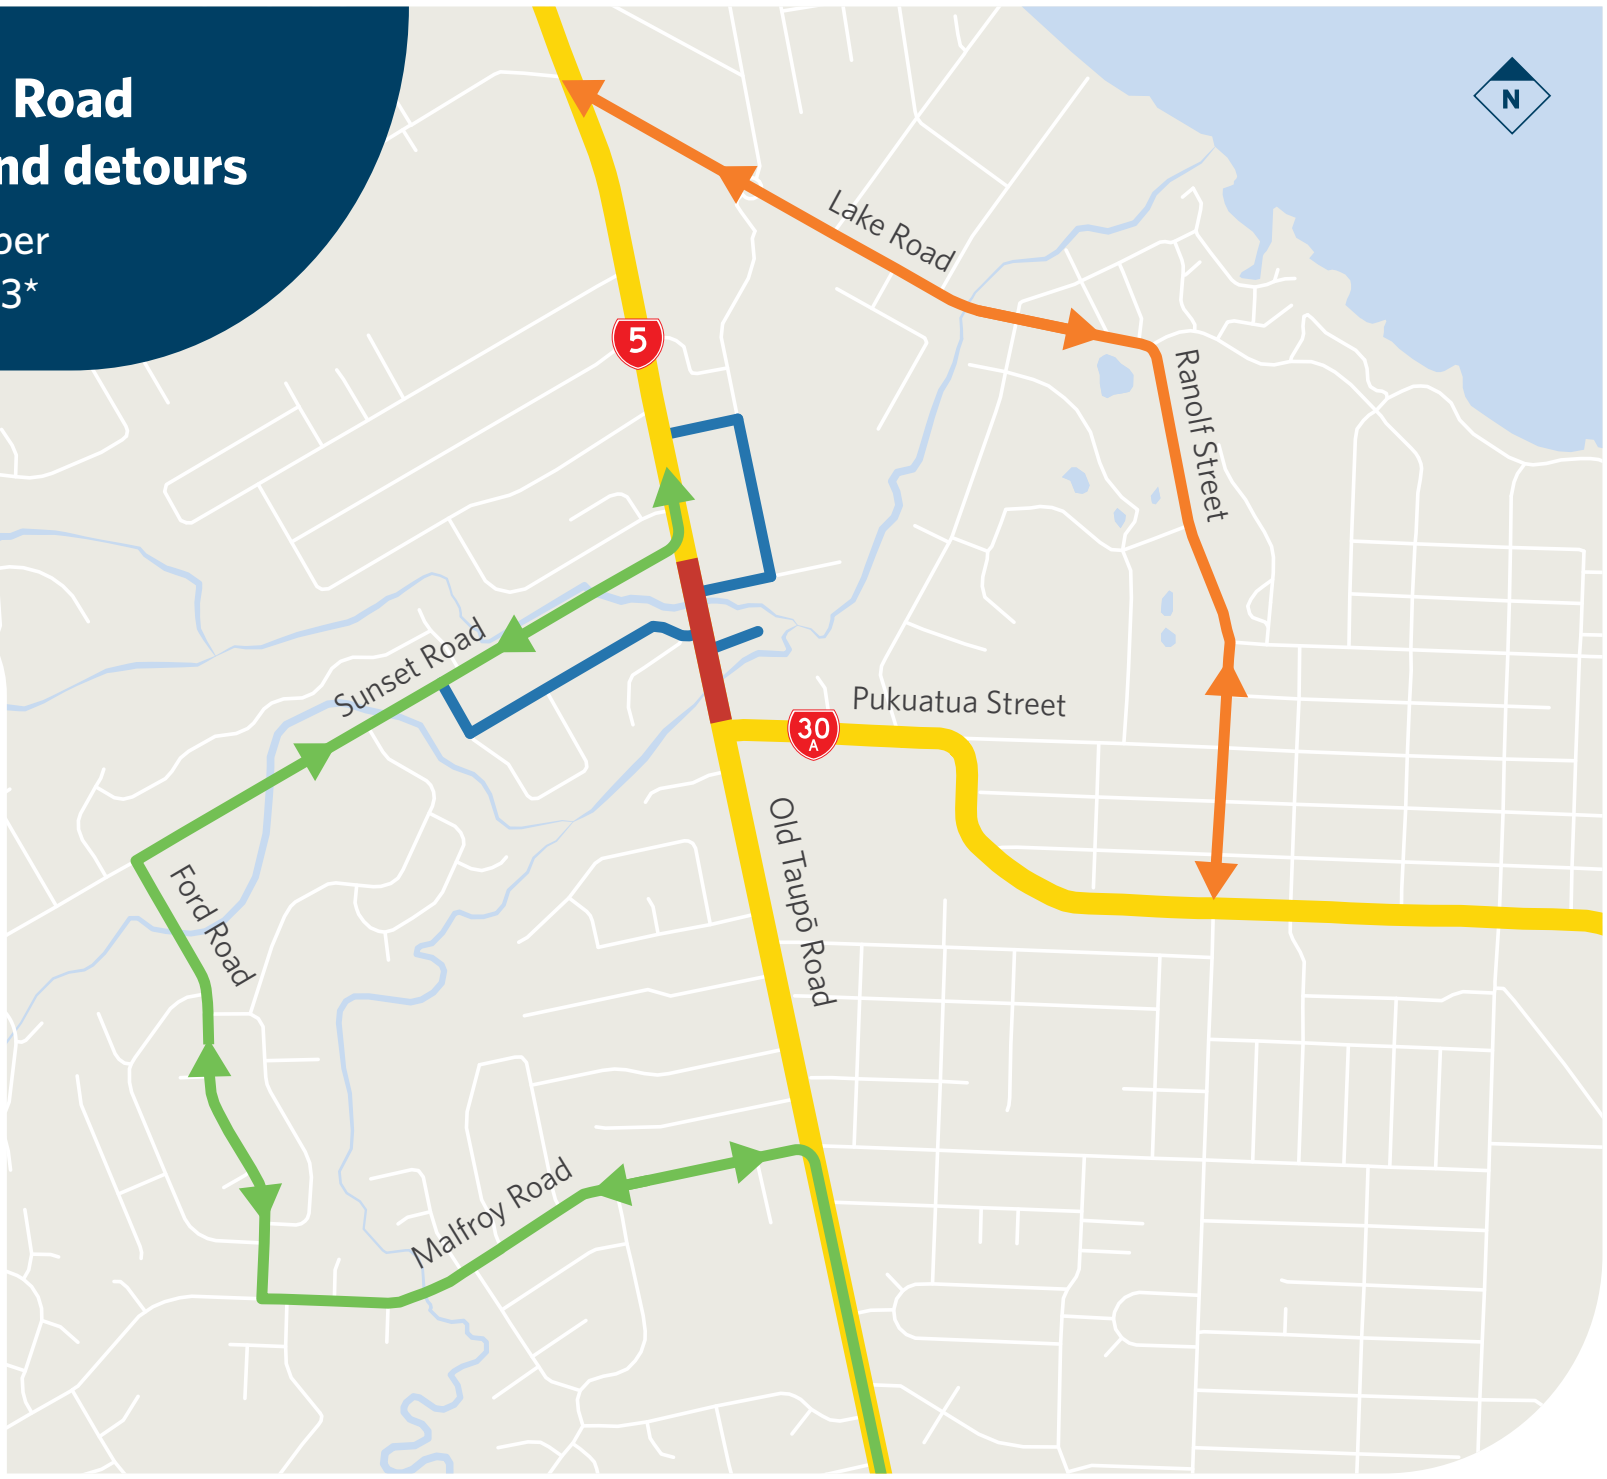

# SH5 Old Taupō Road Road closure and detours

Monday 25 September  
to mid-October 2023\*

## Key

-  **Road closed to through traffic;** access maintained for pedestrians and cyclists, and local traffic
-  **North and Southbound**  
All light vehicles to detour via Malfroy Road, Ford Road and Sunset Road
-  **Heavy Vehicles and CBD traffic** (General Access and 50Max) to detour via Lake Road and Ranolf Street\*\*
-  Access for local traffic into road closure area

\* Dates of closure may change

\*\* HPMV vehicles will need to use SH1 and either SH5 or SH30