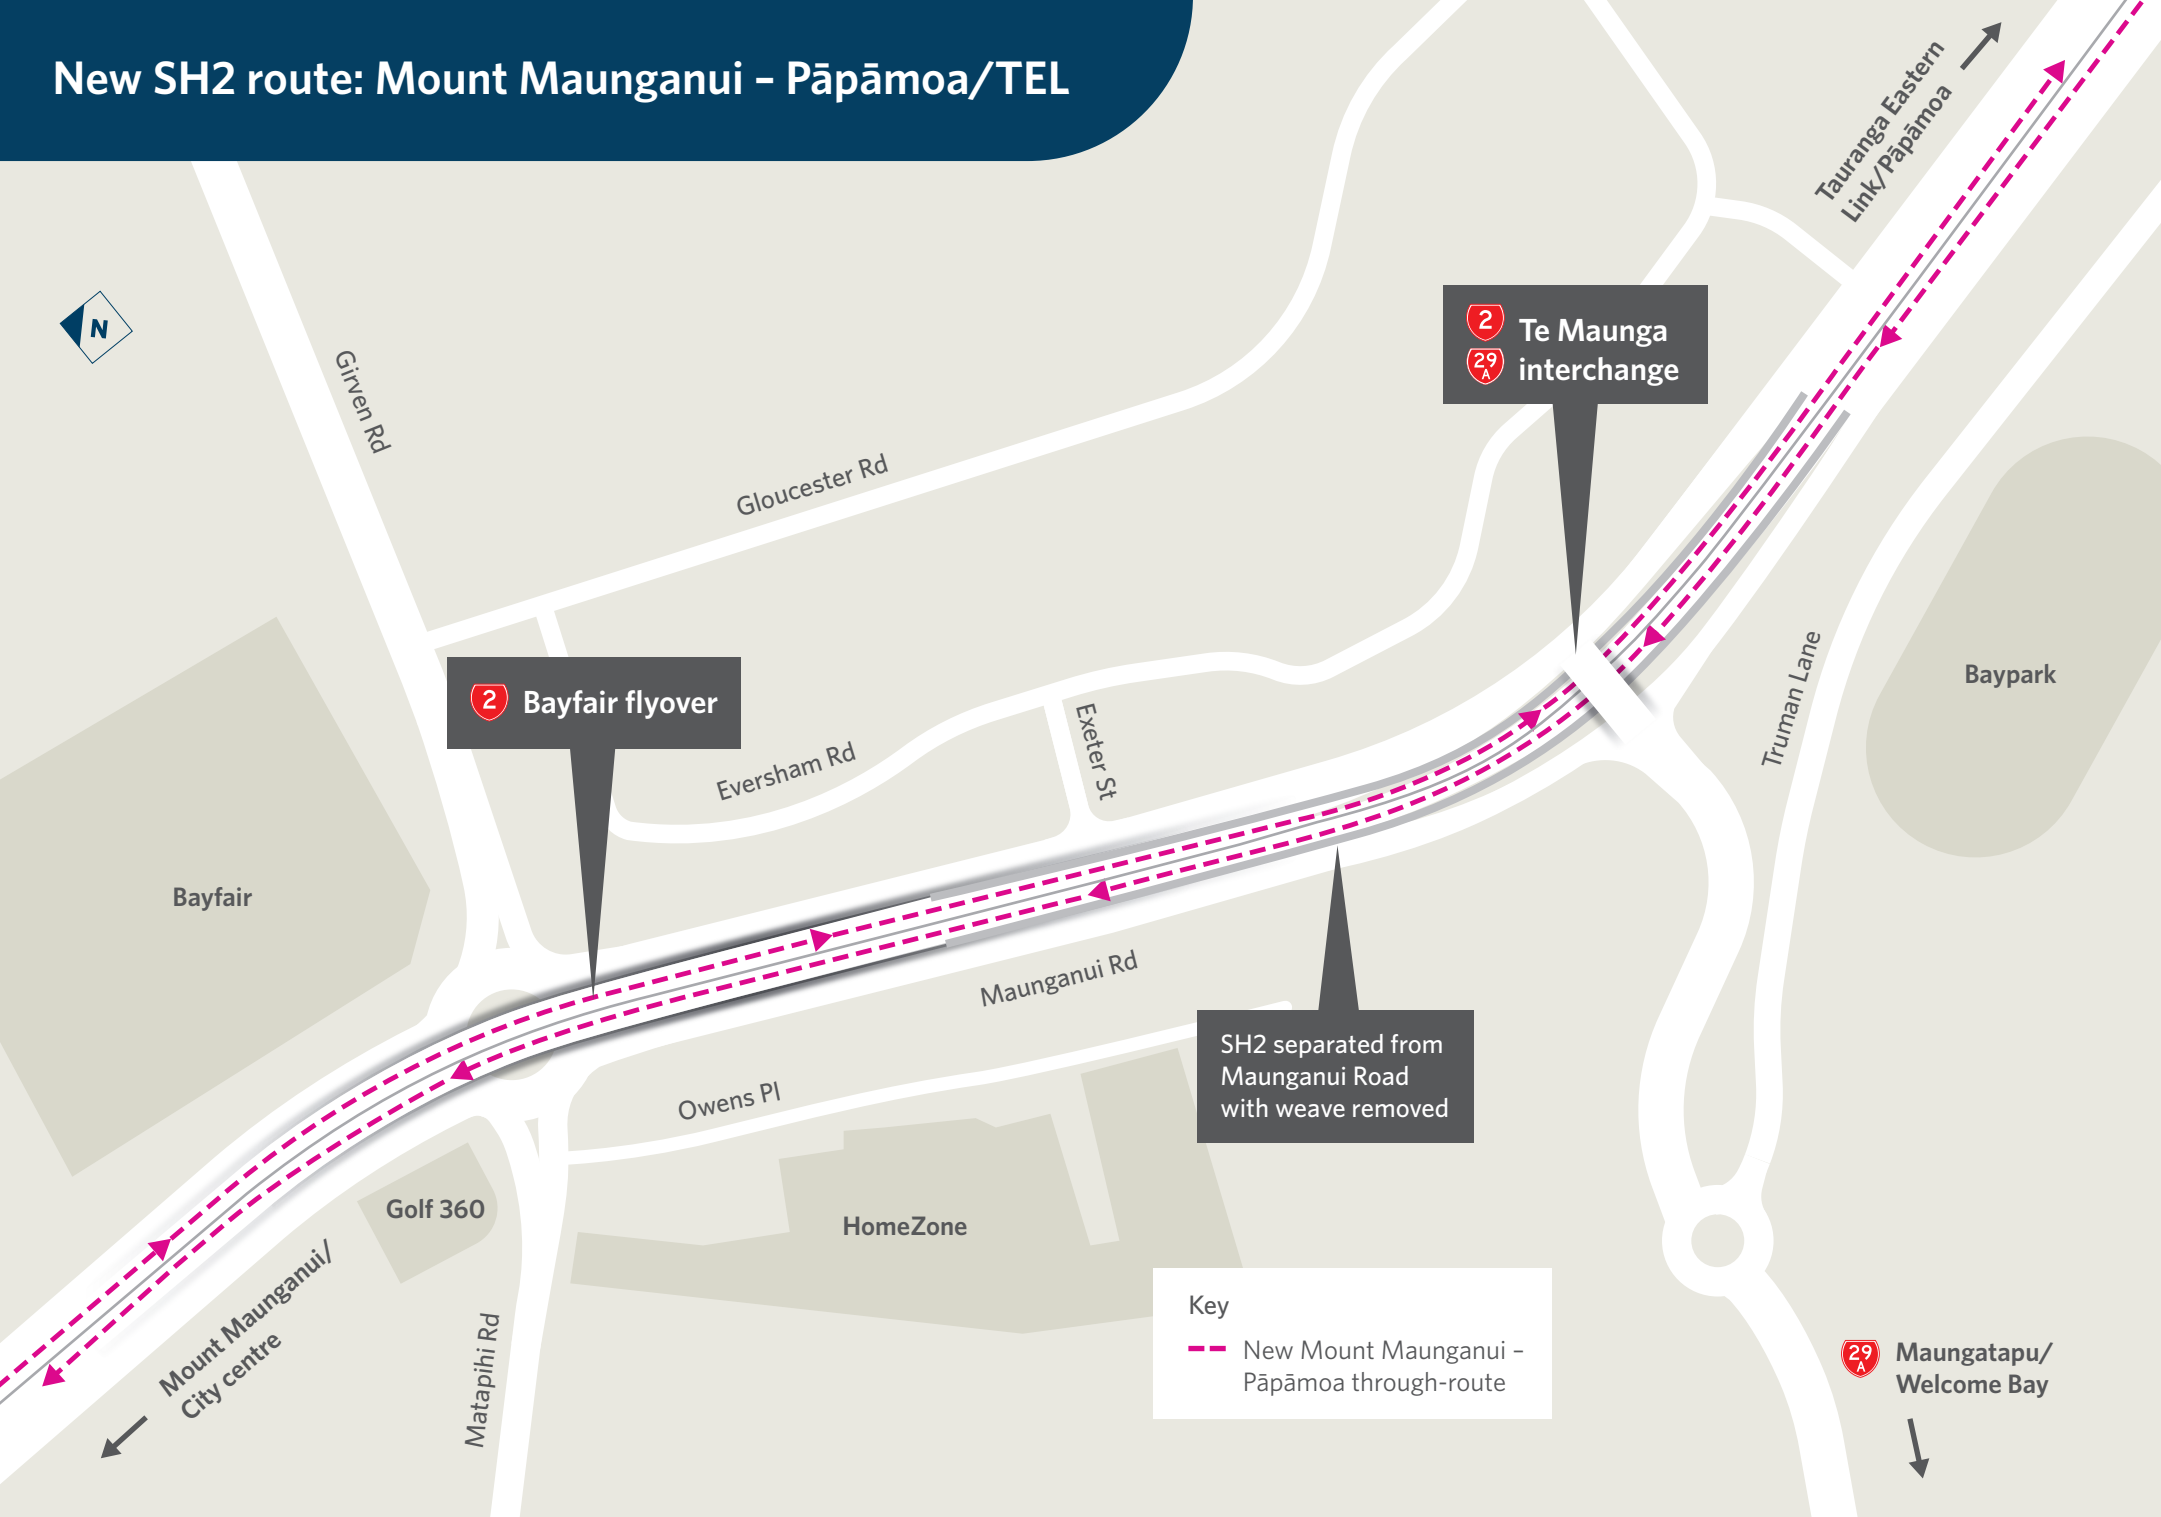

New SH2 route: Mount Maunganui - Pāpāmoa/TEL

2 Bayfair flyover

2
29A
Te Maunga interchange

SH2 separated from Maunganui Road with weave removed

Key
- - - New Mount Maunganui - Pāpāmoa through-route

29A Maungatapu/Welcome Bay