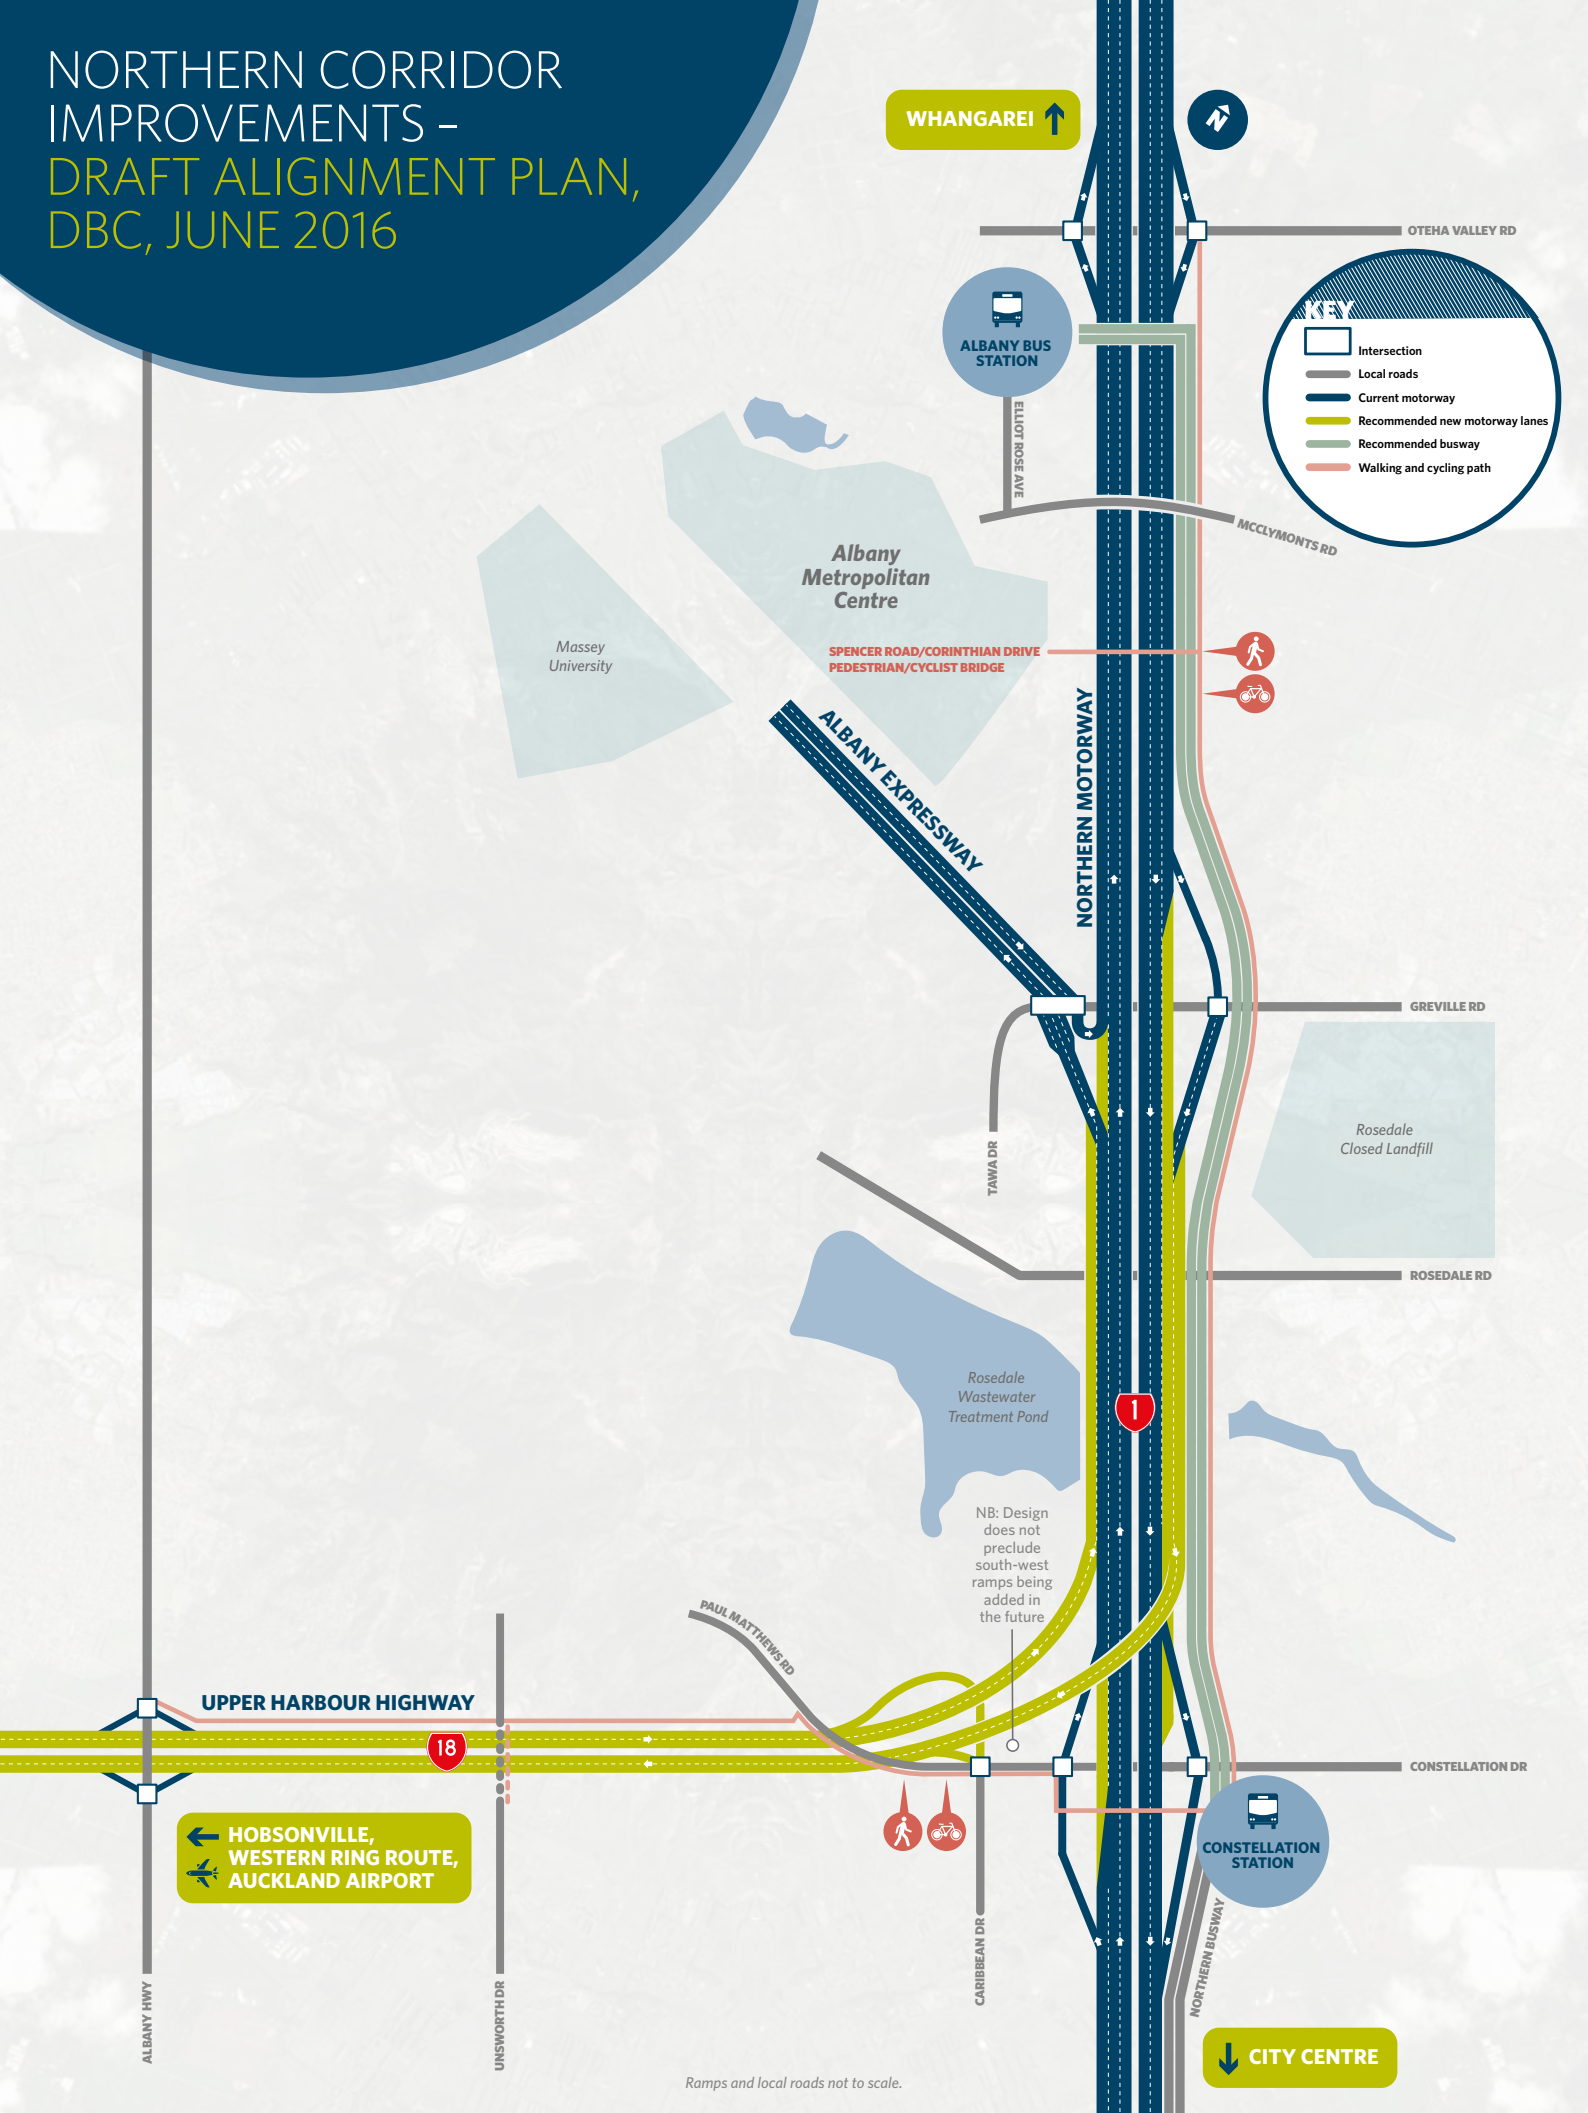

# NORTHERN CORRIDOR IMPROVEMENTS - DRAFT ALIGNMENT PLAN, DBC, JUNE 2016

Ramps and local roads not to scale.