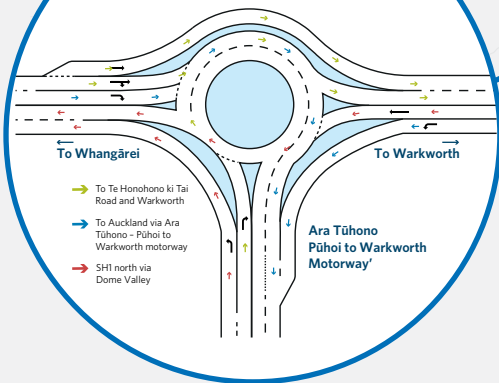

Dome valley

Te Honohono ki Tai Road

Warkworth

Pūhoi

Johnstones Hill Tunnels

Orewa

Pukerito Roundabout

Key

- Ara Tūhono - Pūhoi to Warkworth Motorway
- Free alternative route via Old SH1 and Hibiscus Coast Highway
- - - Northern Gateway Toll Road

Pūhoi Interchange