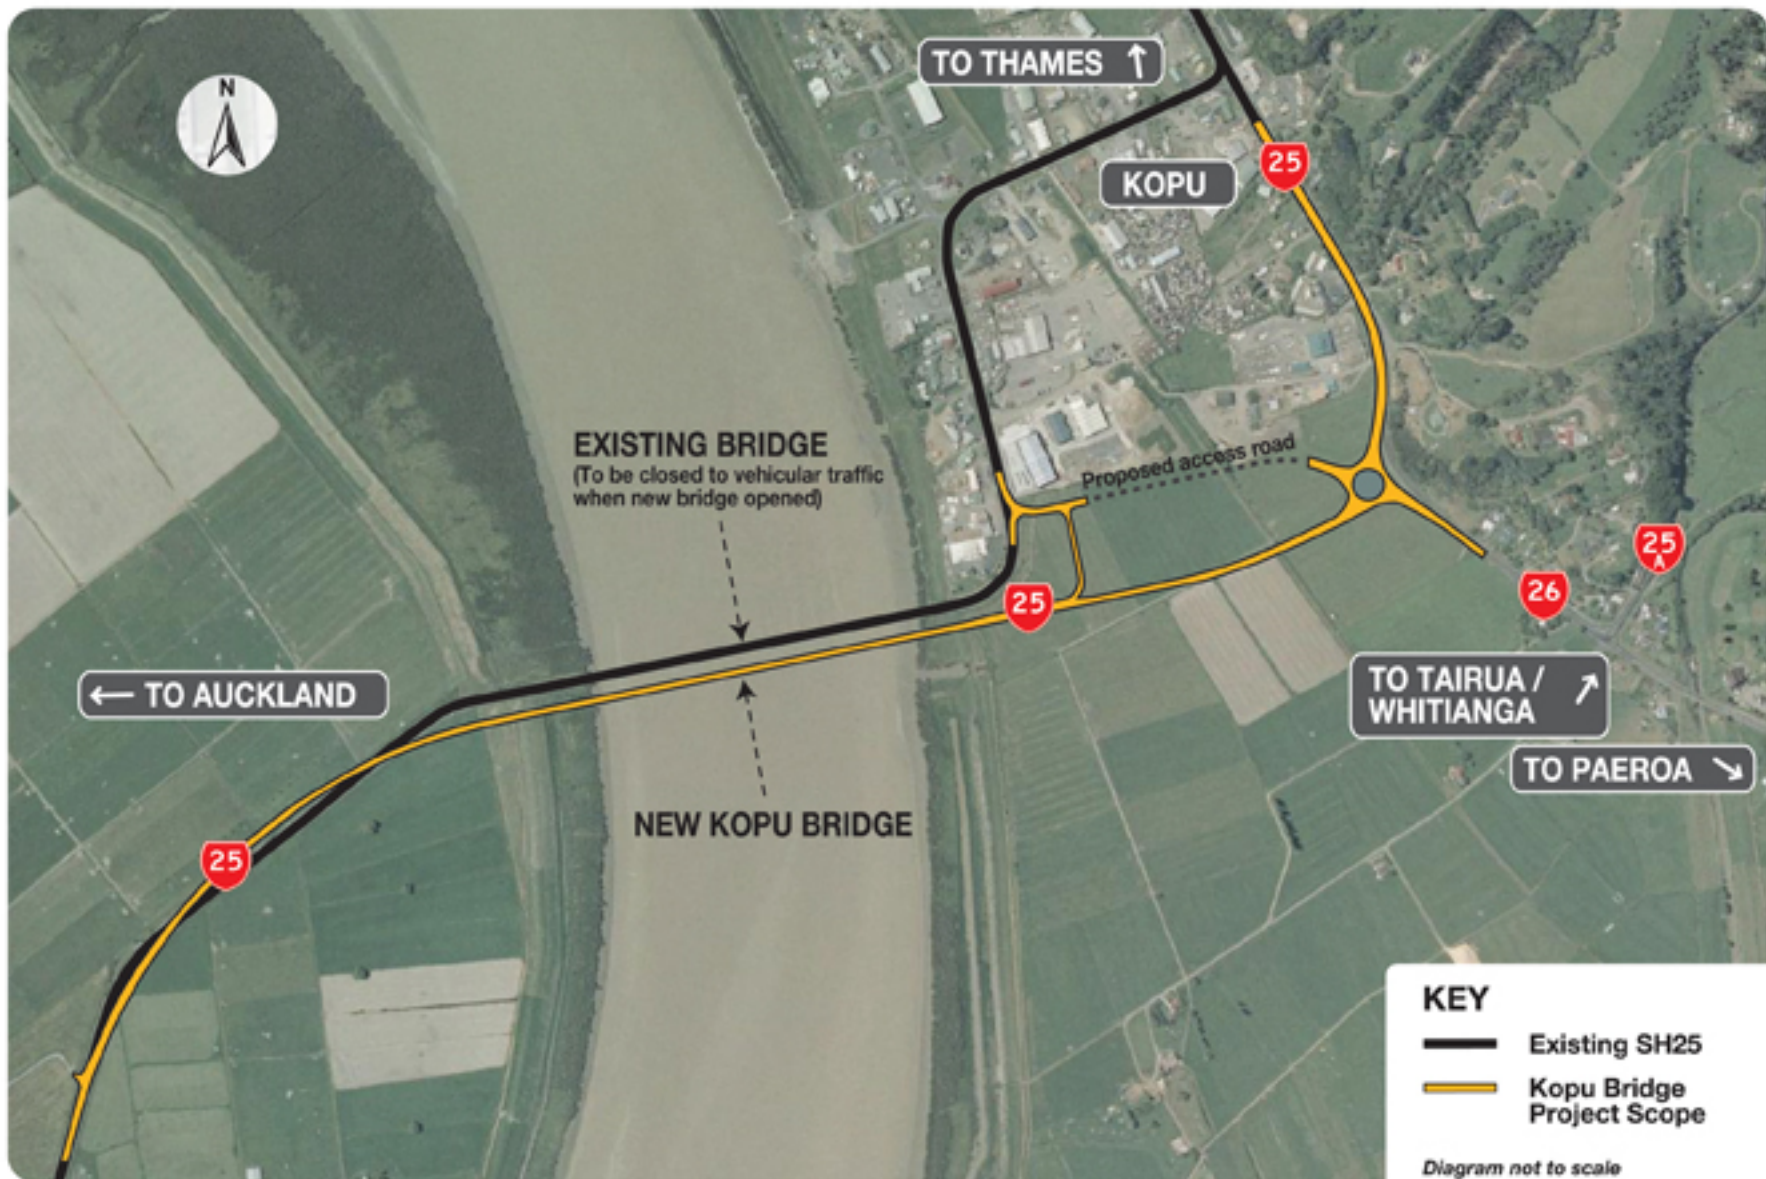

# Kopu Bridge Replacement

NZ TRANSPORT AGENCY  
WAKA KOTAHI

New Zealand Government